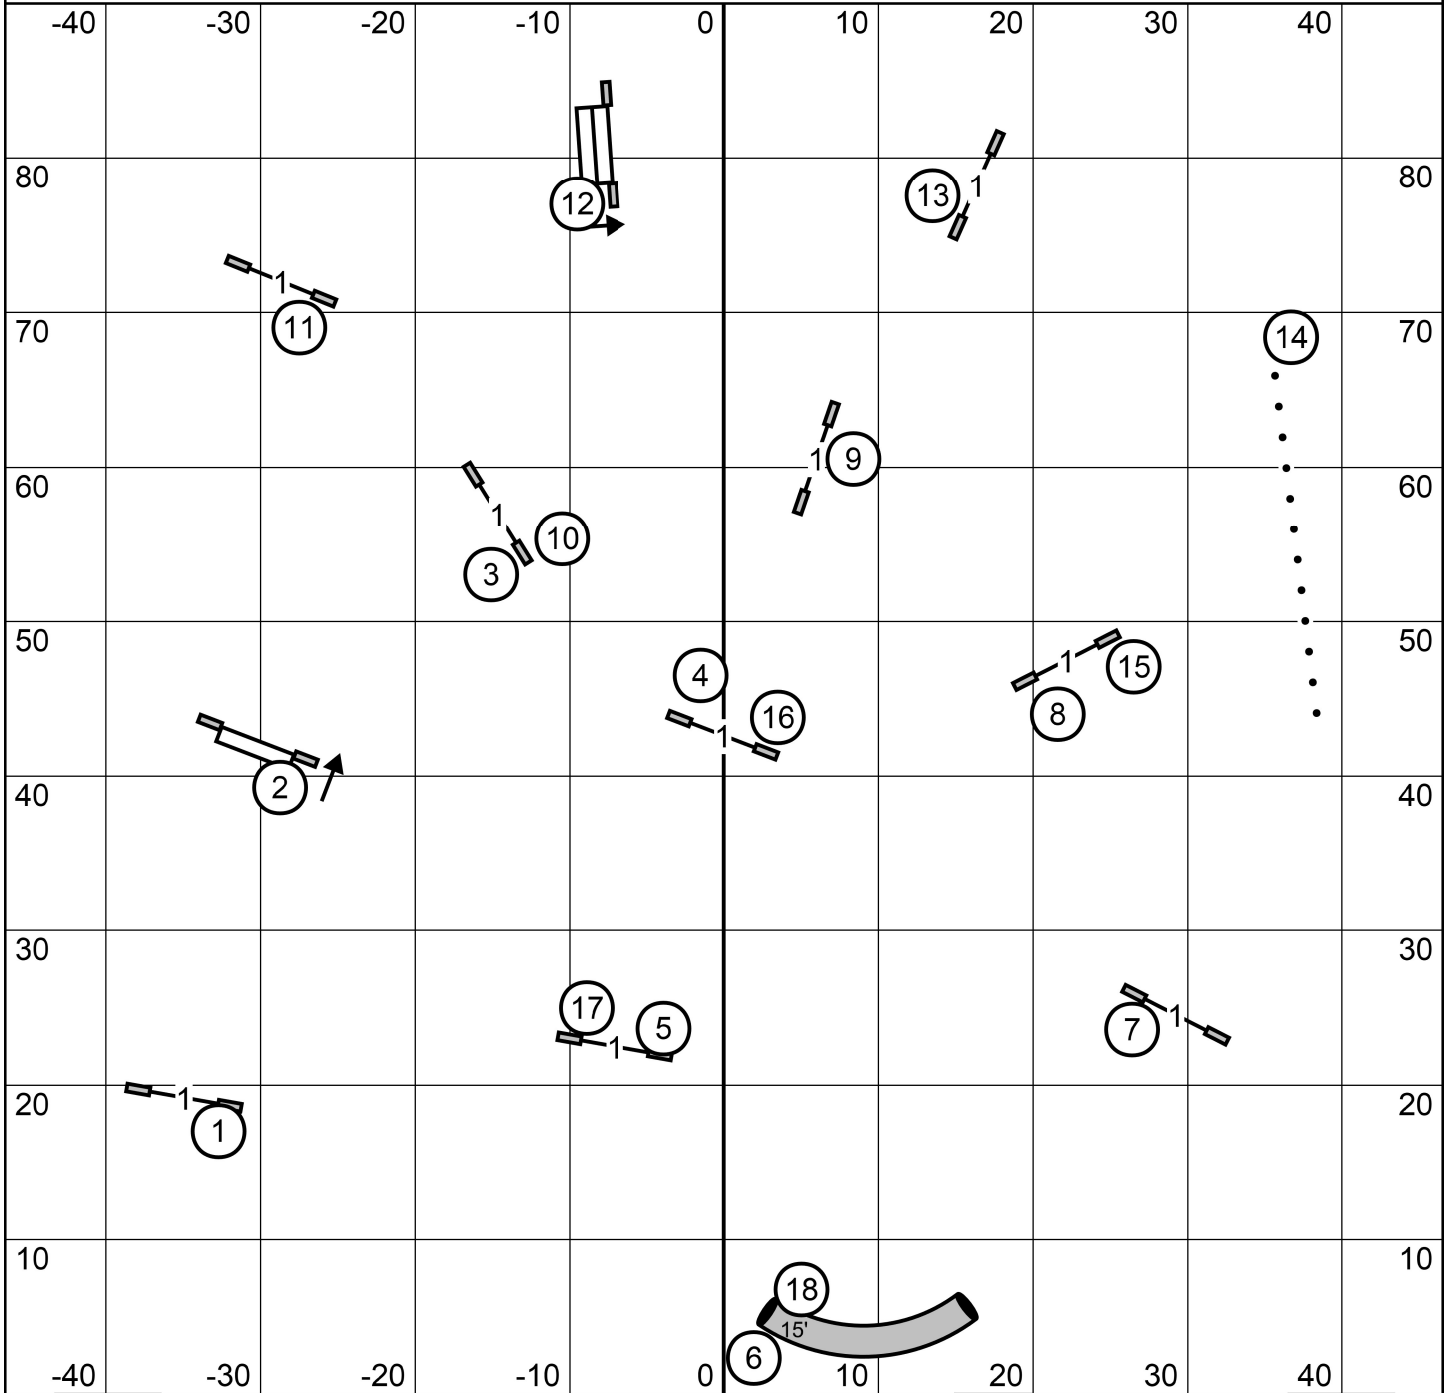

Open JWW

Gate TS Gate

Sleeping Giant Agility Club
 Hamden, CT 93' x 90'
 Saturday February 15, 2025
 Design and Judge Lisa Loomis

Novice JWW

Gate TS Gate