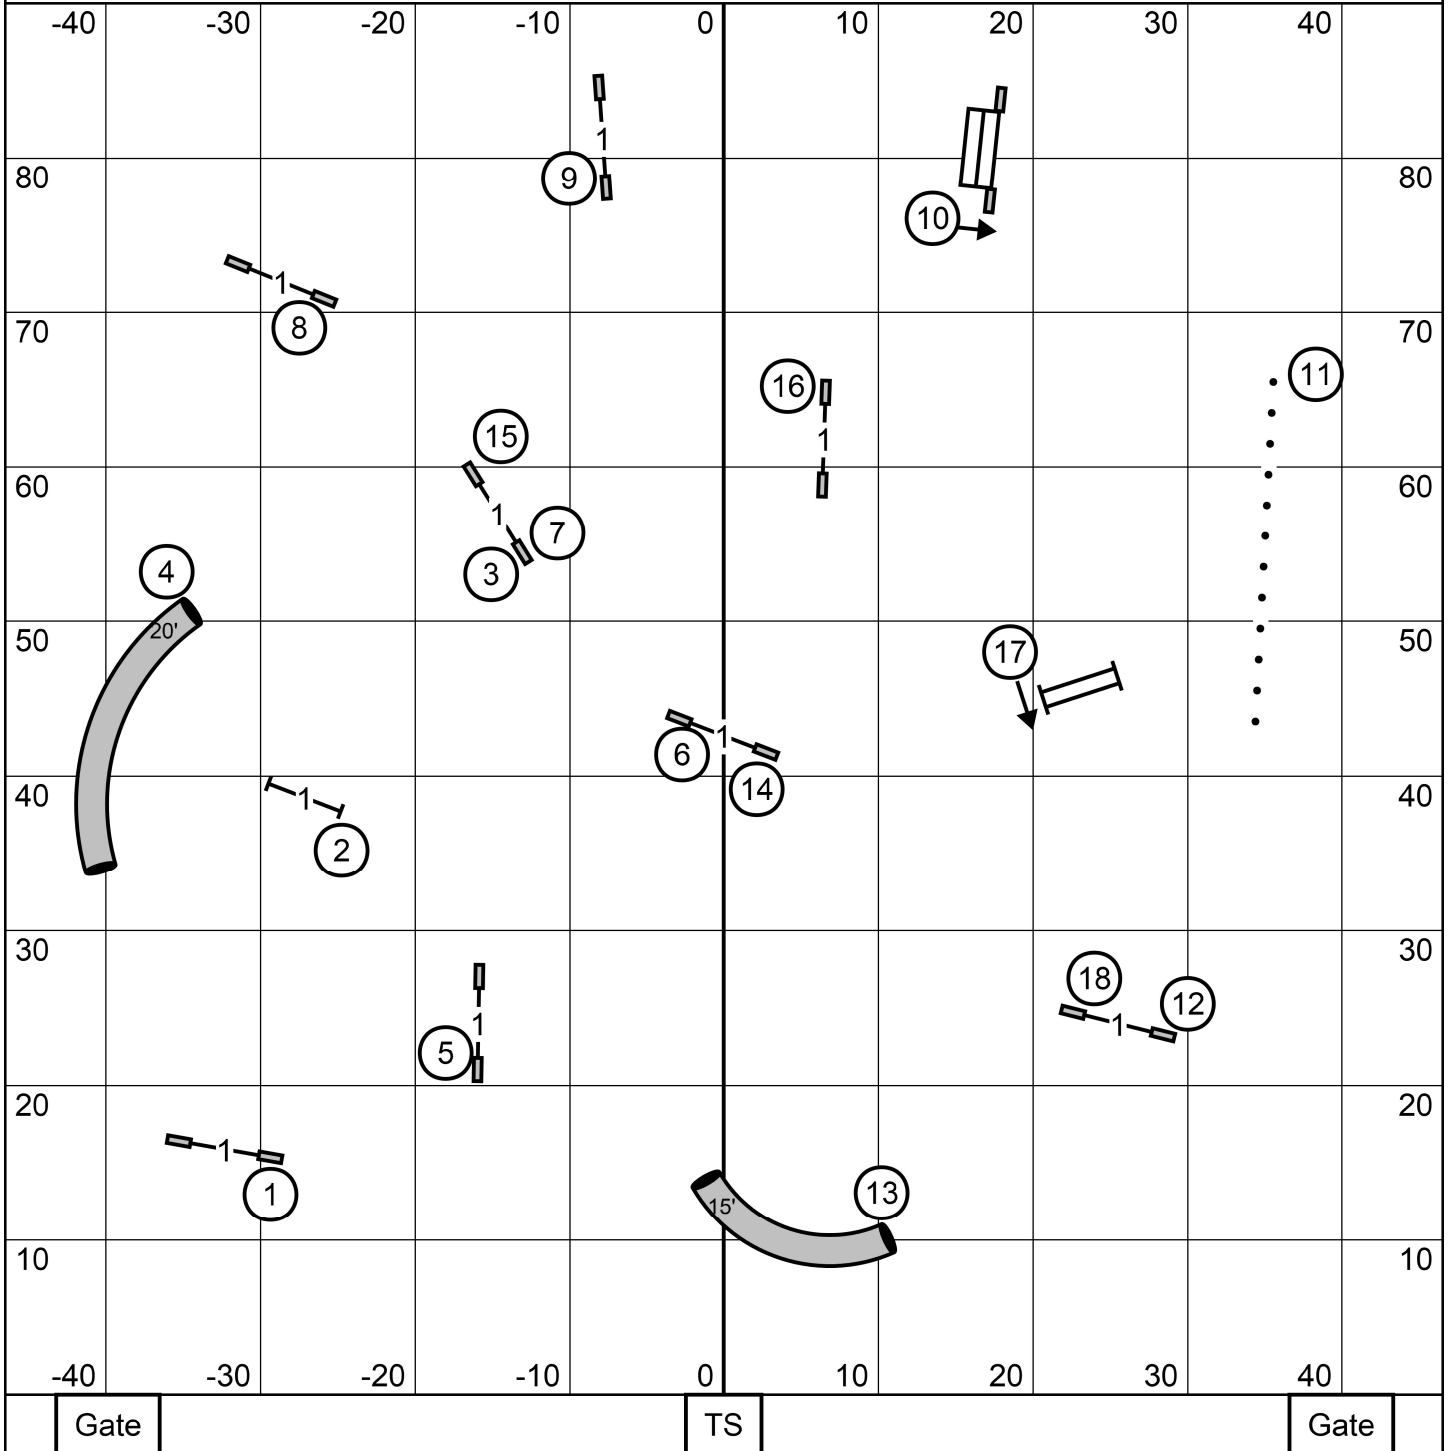

Sleeping Giant Agility Club
 Hamden, CT 93' x 90'
 Saturday February 15, 2025
 Design and Judge Lisa Loomis

Ex/Ma JWW

Sleeping Giant Agility Club
 Hamden, CT 93' x 90'
 Saturday February 15, 2025
 Design and Judge Lisa Loomis

Ex/Ma Standard

Gate TS Gate

Sleeping Giant Agility Club
 Hamden, CT 93' x 90'
 Saturday February 15, 2025
 Design and Judge Lisa Loomis

Premier Standard

Gate

TS

Gate

Sleeping Giant Agility Club
 Hamden, CT 93' x 90'
 Saturday February 15, 2025
 Design and Judge Lisa Loomis