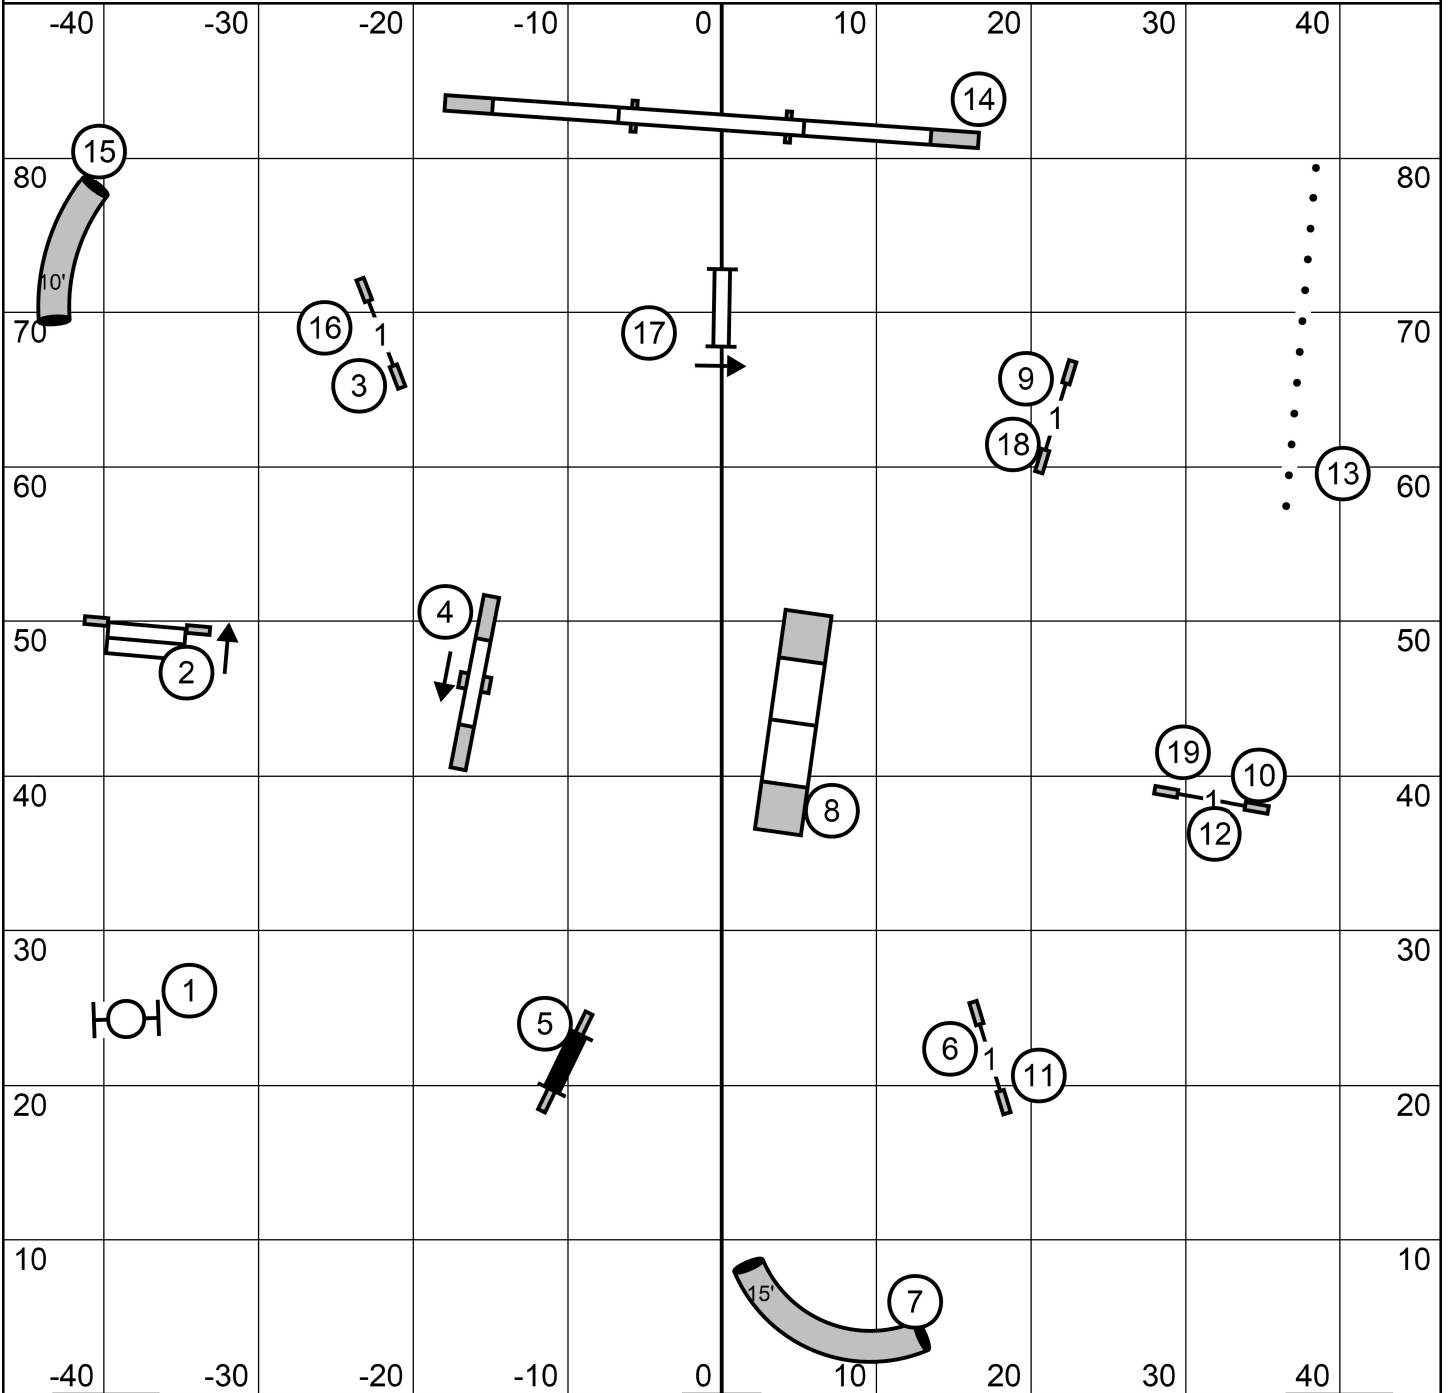

Sleeping Giant Agility Club
 Hamden, CT 93' x 90'
 Saturday February 15, 2025
 Design and Judge Lisa Loomis

Ex/Ma JWW

Sleeping Giant Agility Club
 Hamden, CT 93' x 90'
 Saturday February 15, 2025
 Design and Judge Lisa Loomis

Ex/Ma Standard

Gate TS Gate

Sleeping Giant Agility Club
 Hamden, CT 93' x 90'
 Saturday February 15, 2025
 Design and Judge Lisa Loomis

Premier Standard

Gate

TS

Gate

Sleeping Giant Agility Club
 Hamden, CT 93' x 90'
 Saturday February 15, 2025
 Design and Judge Lisa Loomis

Open JWW

Gate TS Gate

Sleeping Giant Agility Club
 Hamden, CT 93' x 90'
 Saturday February 15, 2025
 Design and Judge Lisa Loomis

Novice JWW

Gate TS Gate