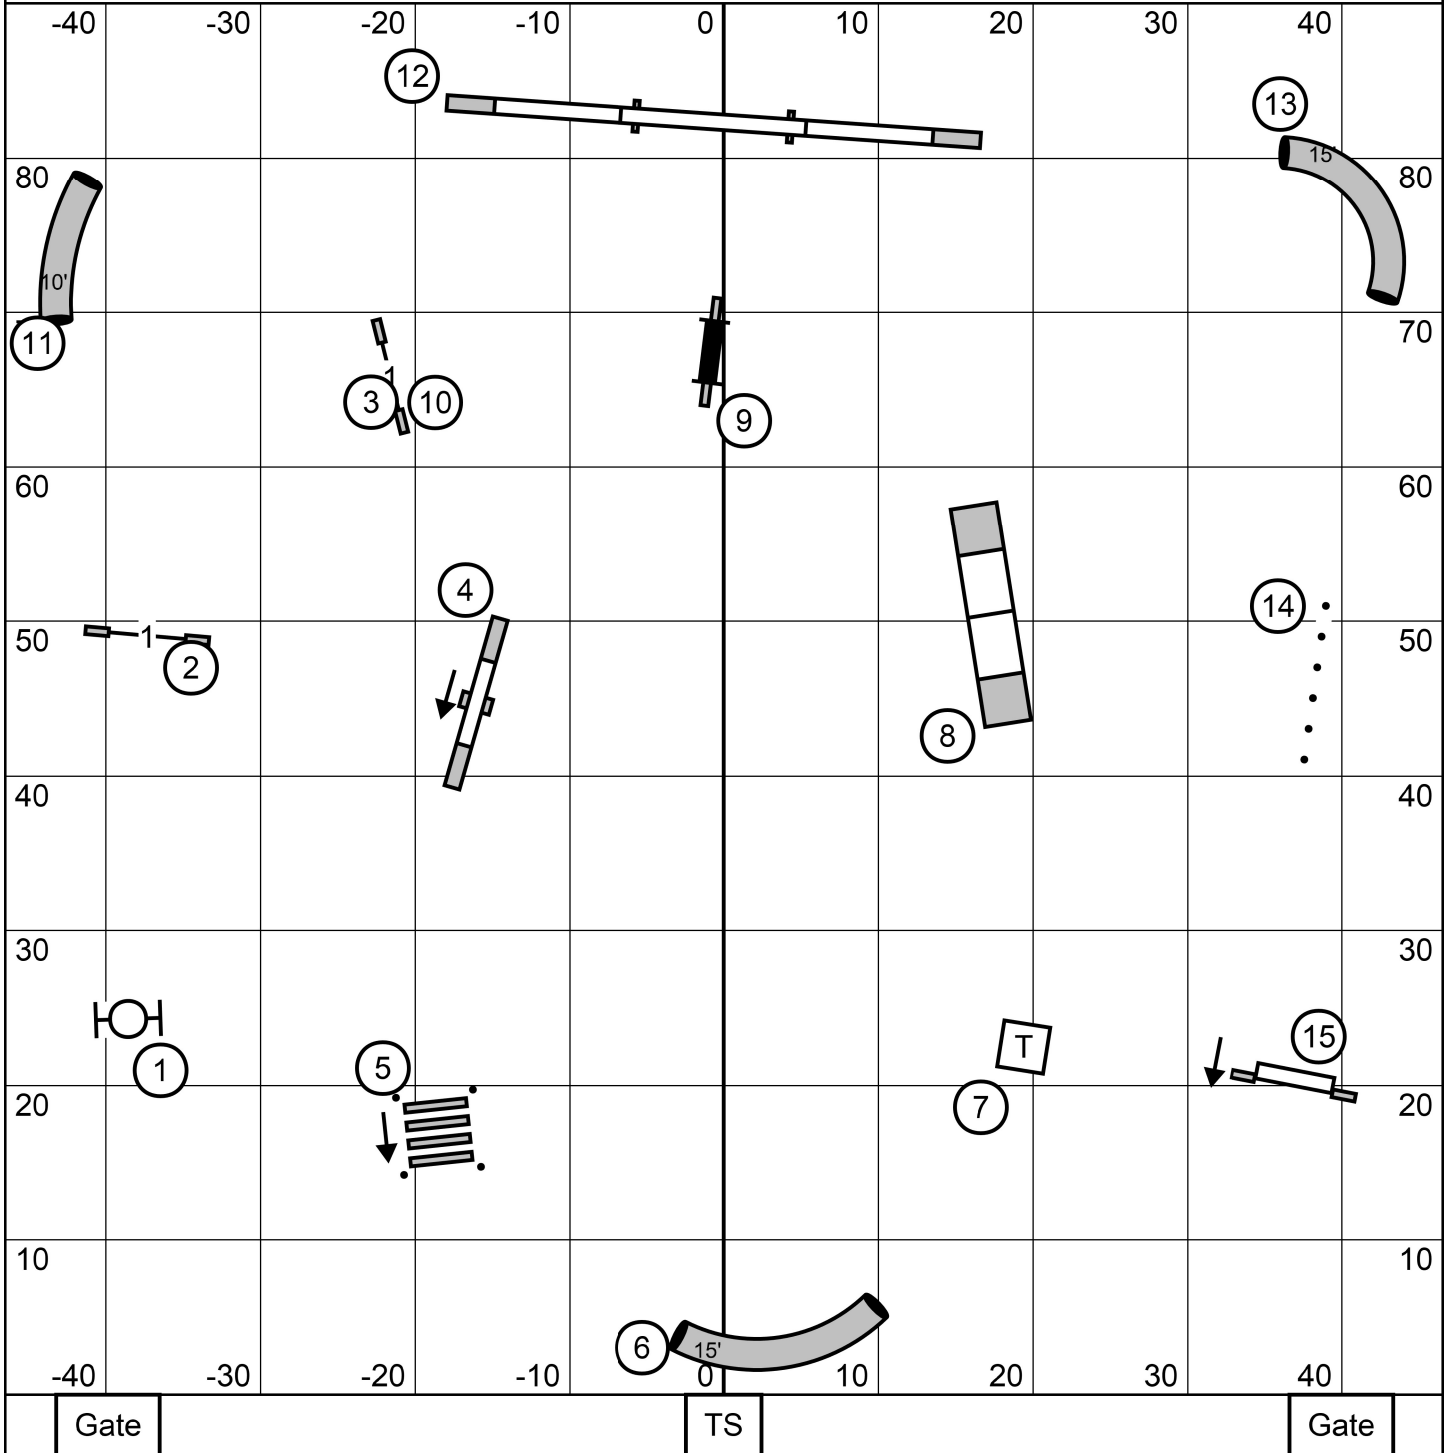

Sleeping Giant Agility Club
Hamden, CT 90' x 93'
Saturday February 15, 2025
Design and Judge Lisa Loomis

Novice Standard