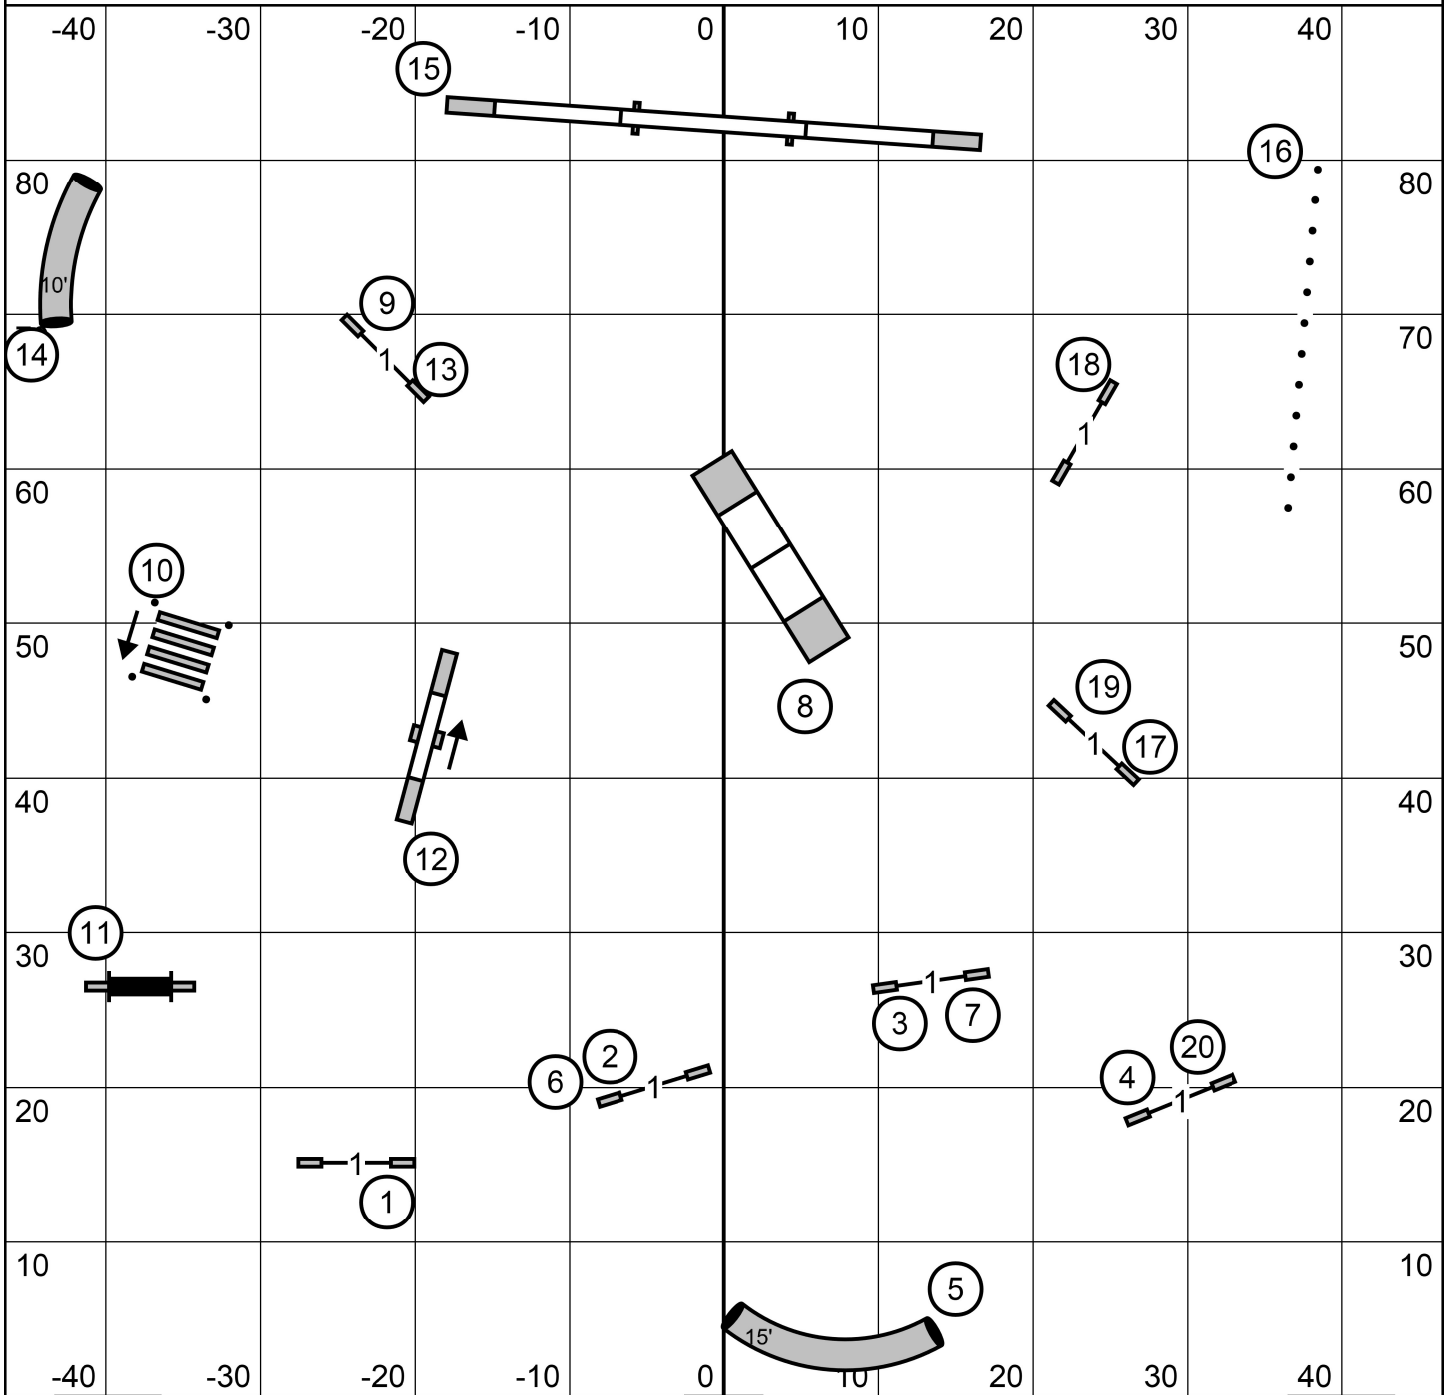

Sleeping Giant Agility Club
Hamden, CT 93' x 90'
Saturday February 15, 2025
Design and Judge Lisa Loomis

Premier Standard

Gate

TS

Gate