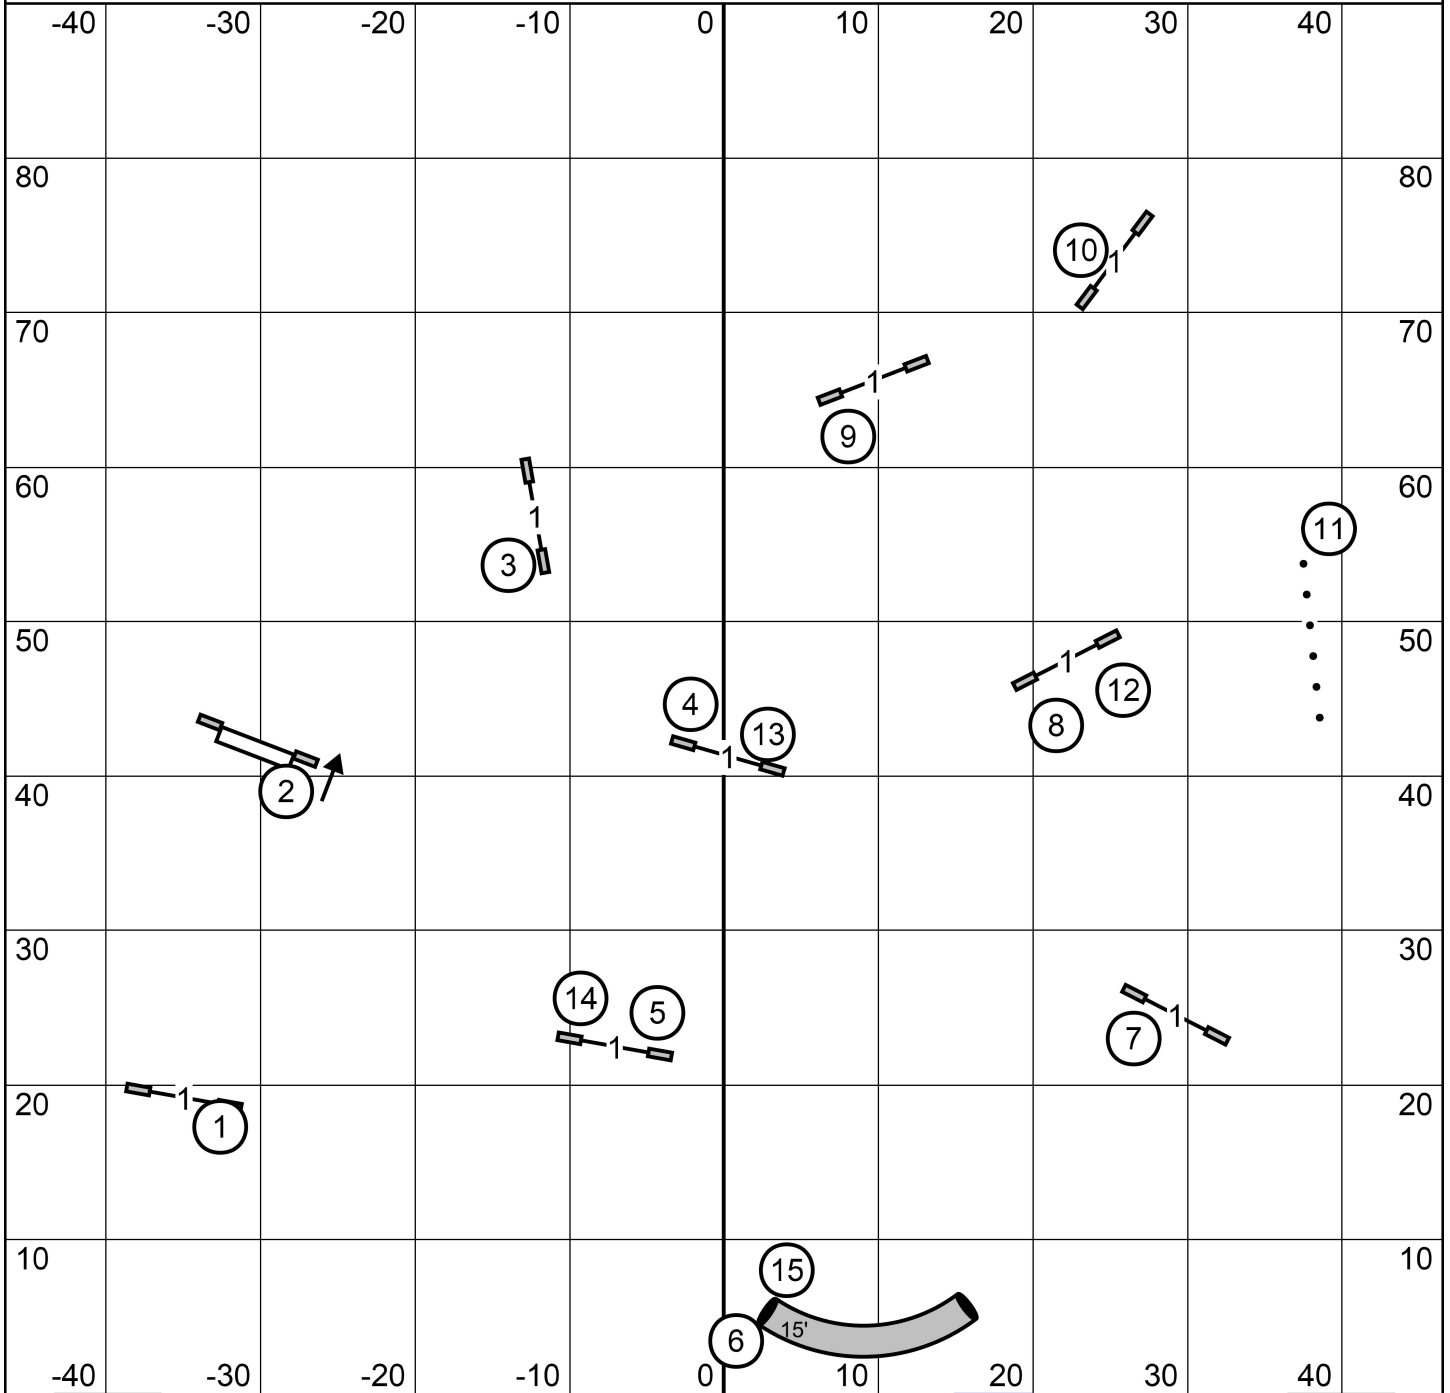

Open JWW

Gate TS Gate

Sleeping Giant Agility Club
 Hamden, CT 93' x 90'
 Saturday February 15, 2025
 Design and Judge Lisa Loomis

Novice JWW

Gate TS Gate