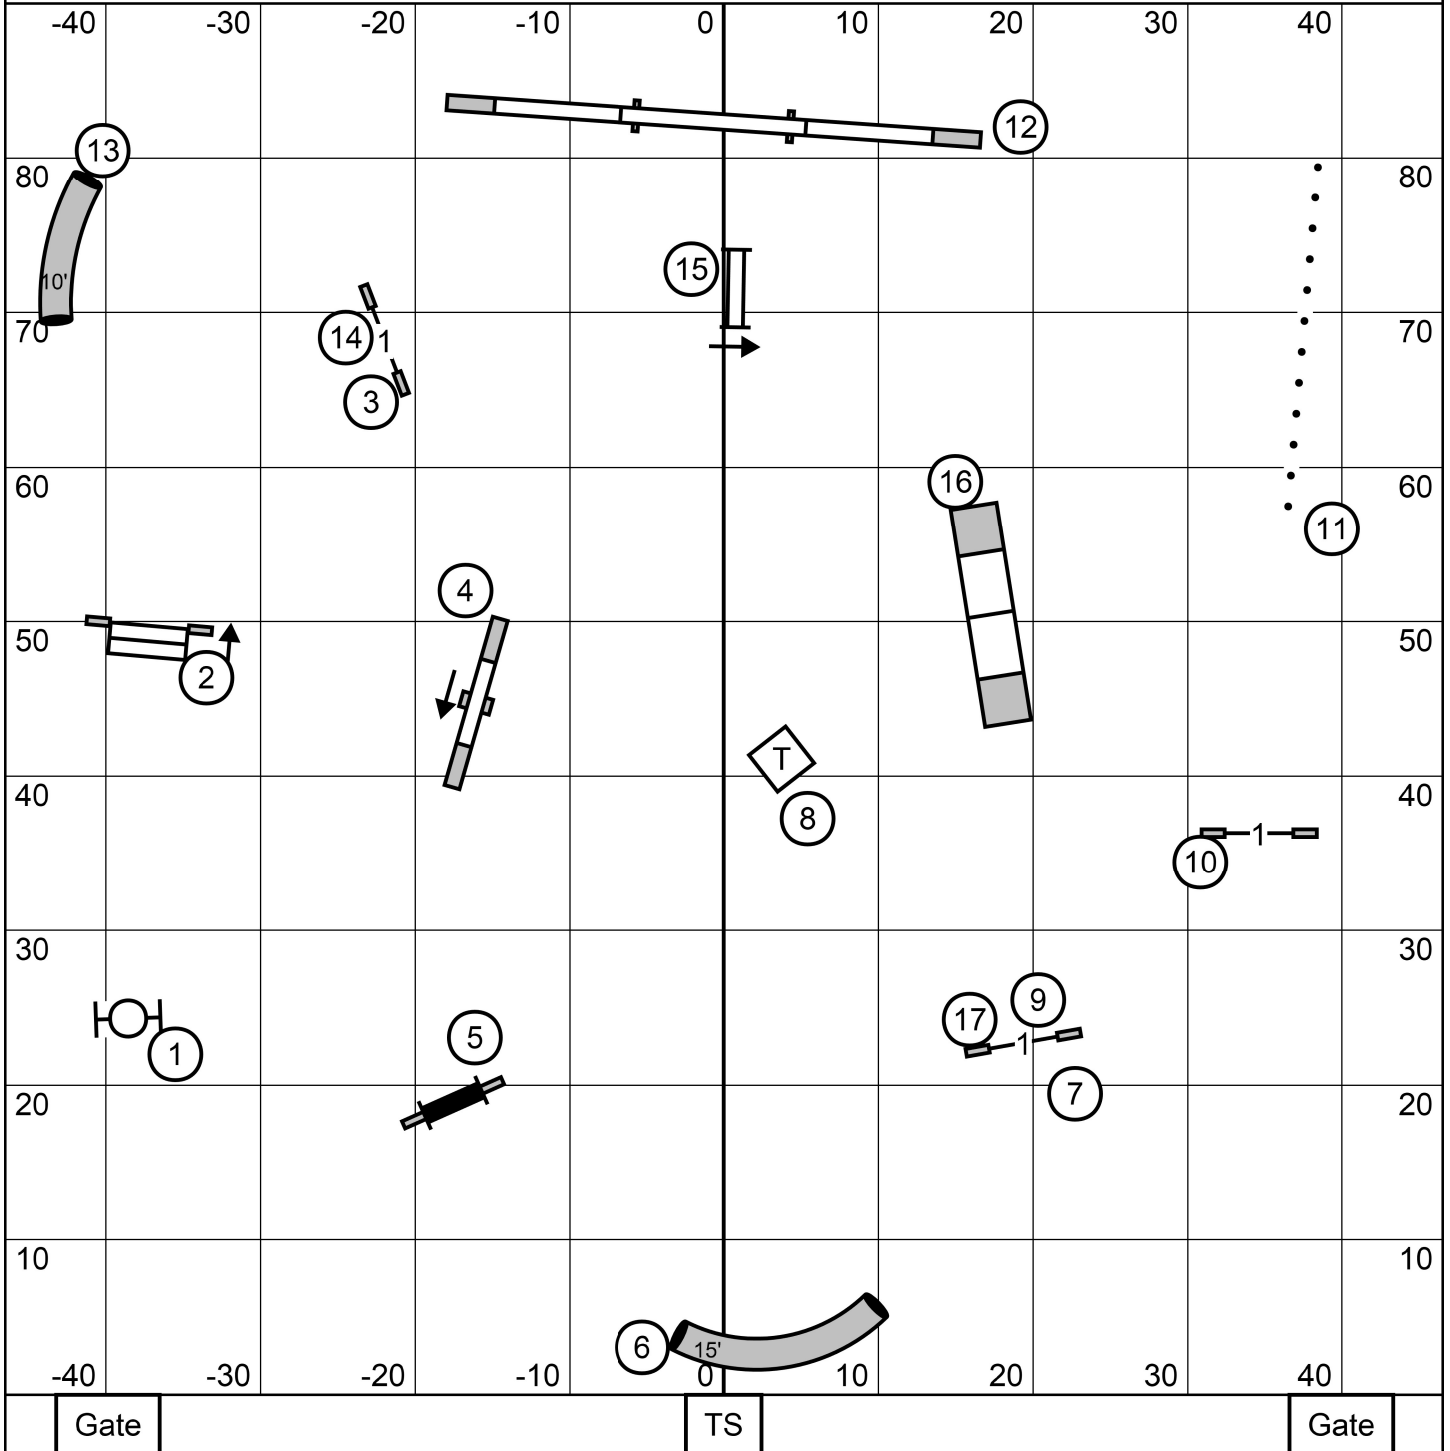

Sleeping Giant Agility Club
Hamden, CT 93' x 90'
Saturday February 15, 2025
Design and Judge Lisa Loomis

OpenStandard