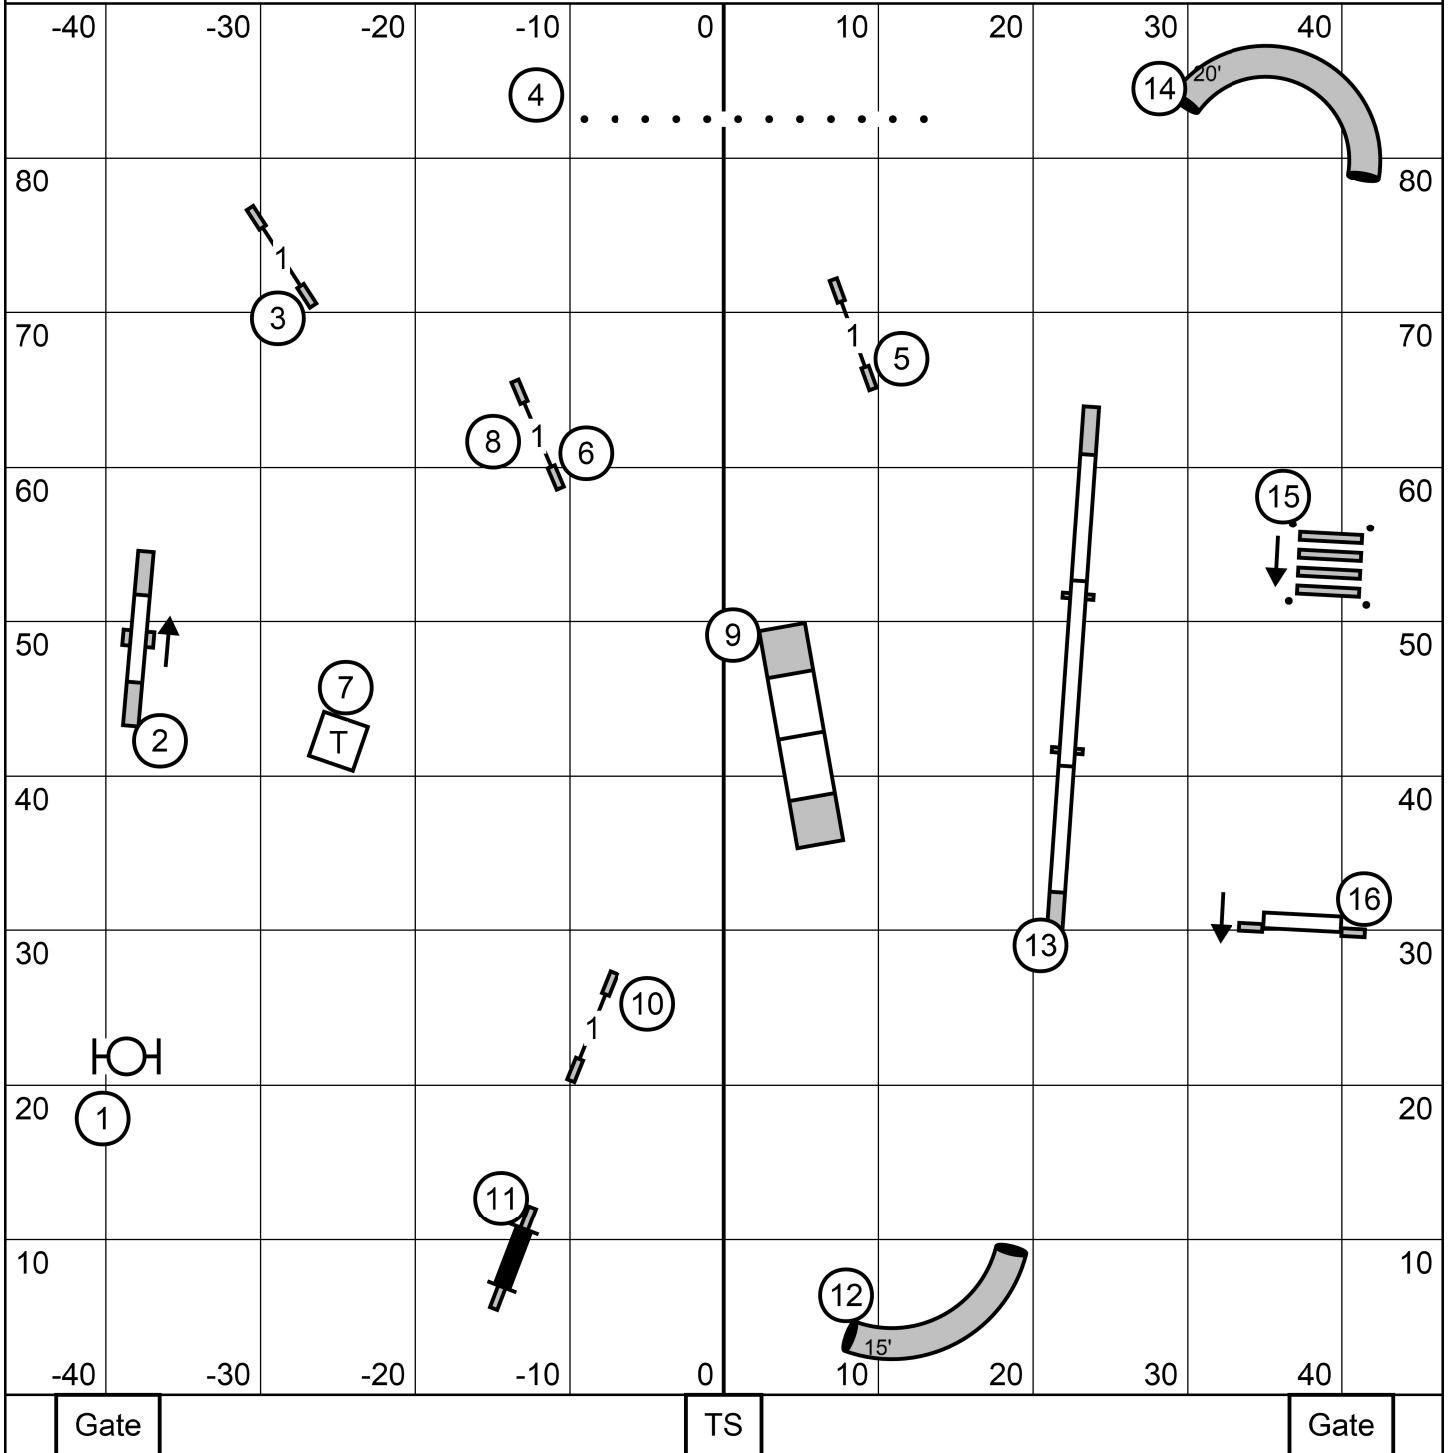

Sleeping Giant Agility Club
Hamden, CT 93' x 90'
Sunday February 16, 2025
Design and Judge Lisa Loomis

Open Standard