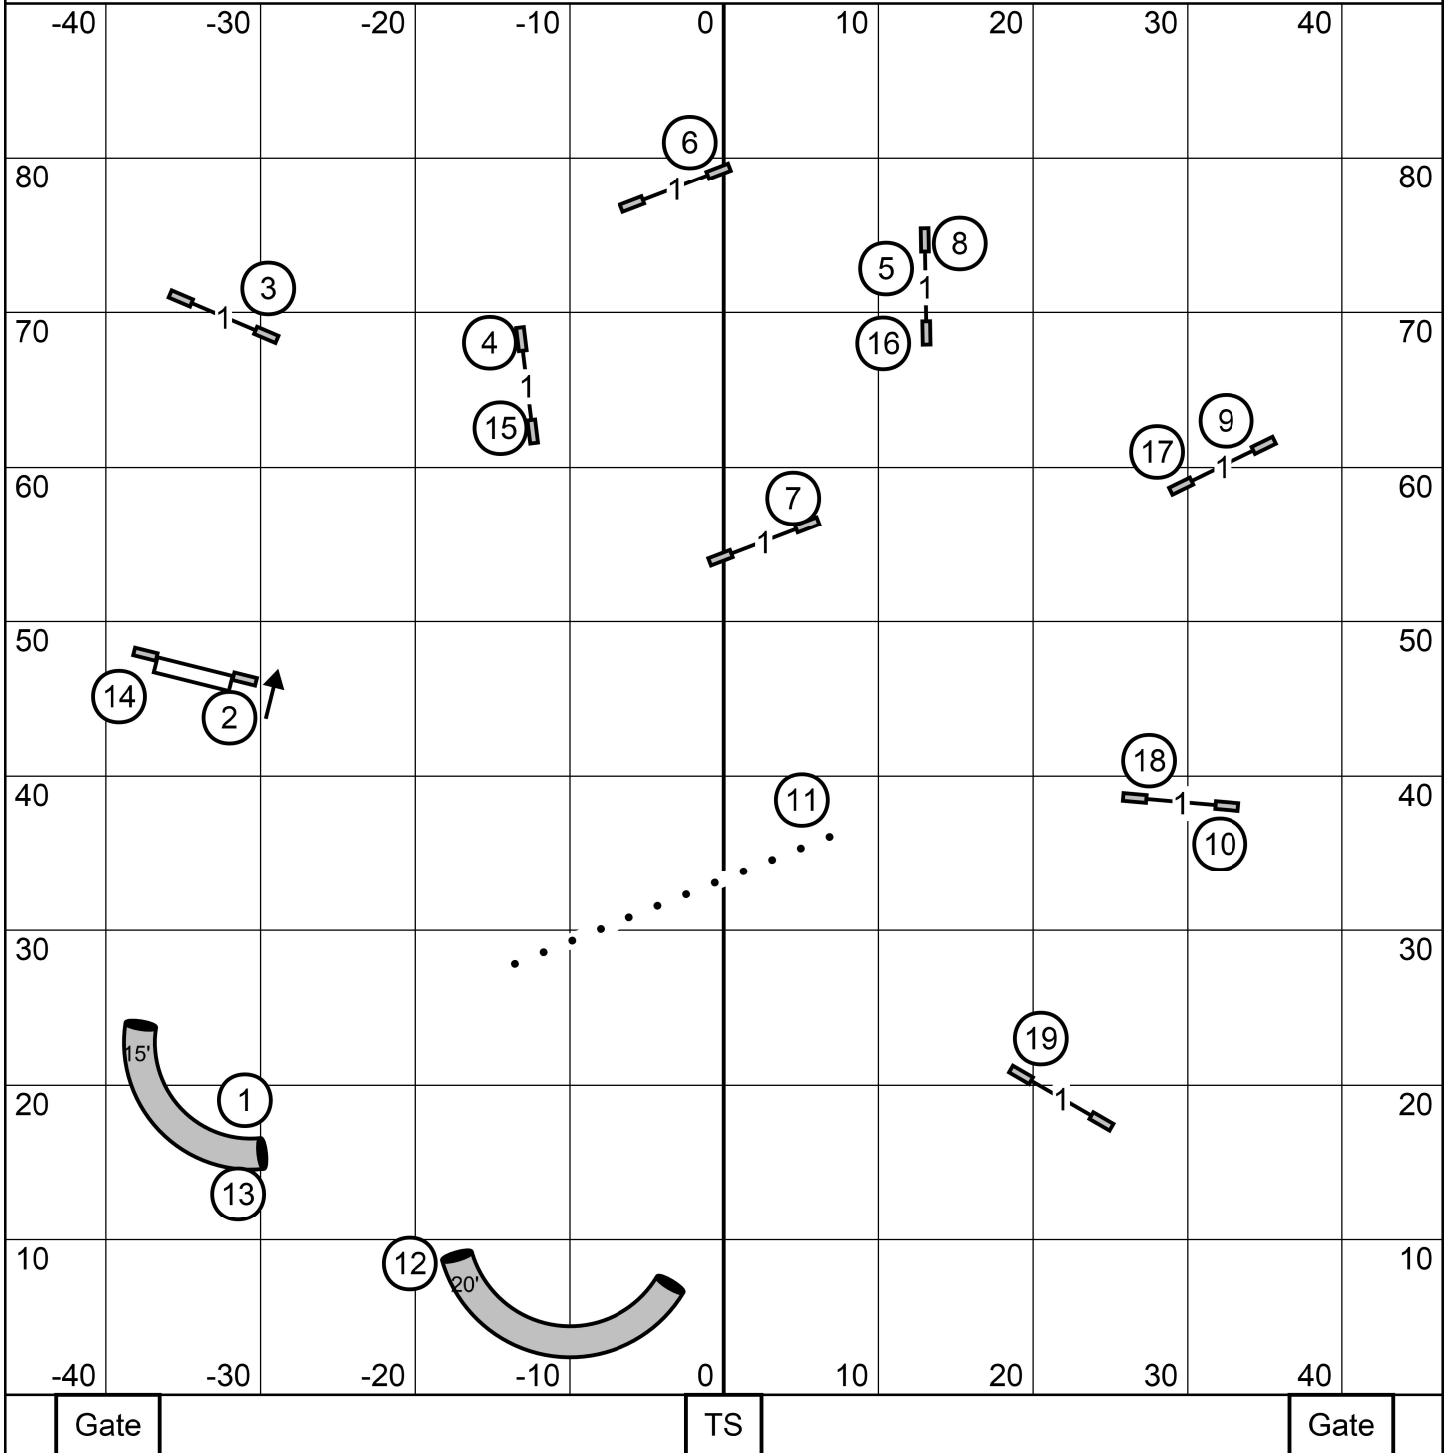

Sleeping Giant Agility Club
 Hamden, CT 93' x 90'
 Sunday February 16, 2025
 Design and Judge Lisa Loomis

Ex/Ma JWW

Sleeping Giant Agility Club
 Hamden, CT 93' x 90'
 Sunday February 16, 2025
 Design and Judge Lisa Loomis

Premier JWW

Sleeping Giant Agility Club
 Hamden, CT 93' x 90'
 Sunday February 16, 2025
 Design and Judge Lisa Loomis

Ex/Ma Standard

Sleeping Giant Agility Club
 Hamden, CT 93' x 90'
 Sunday February 16, 2025
 Design and Judge Lisa Loomis