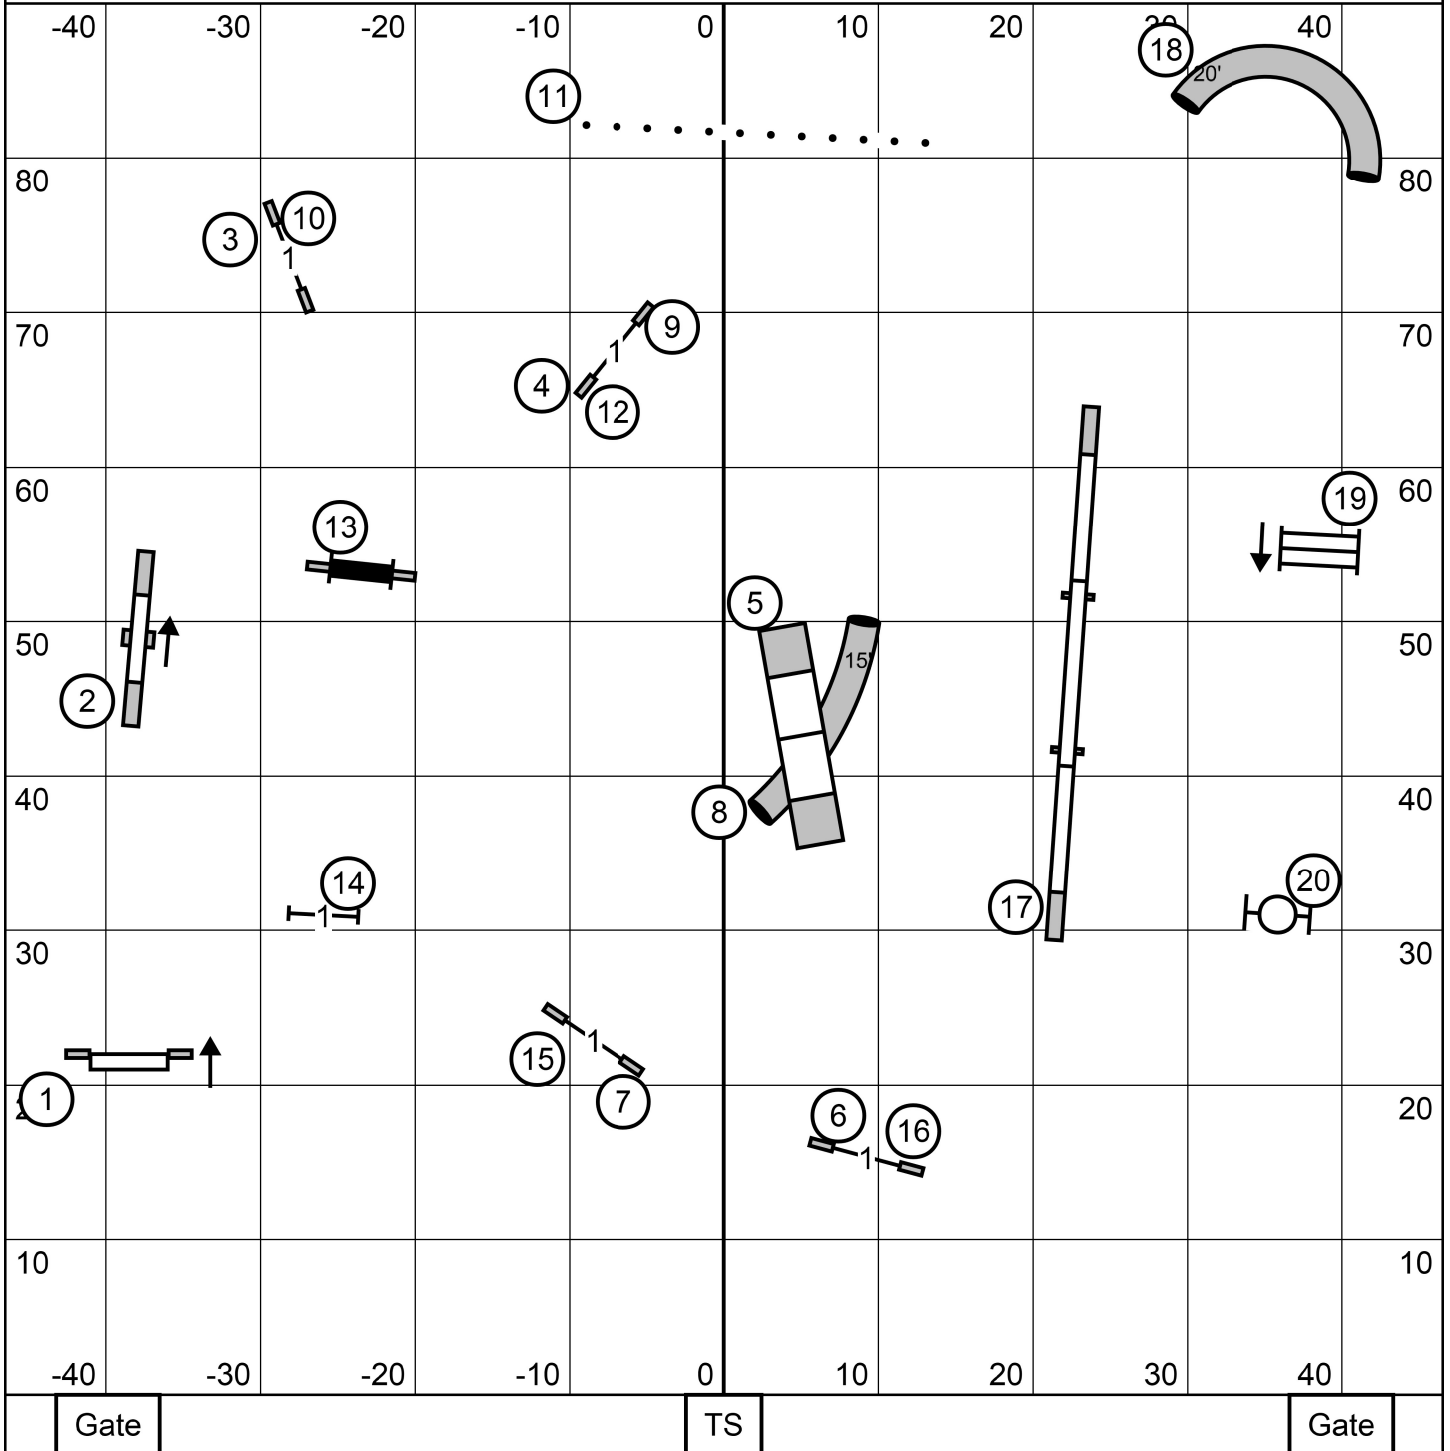

Sleeping Giant Agility Club
Hamden, CT 93' x 90'
Sunday February 16, 2025
Design and Judge Lisa Loomis

Ex/Ma Standard