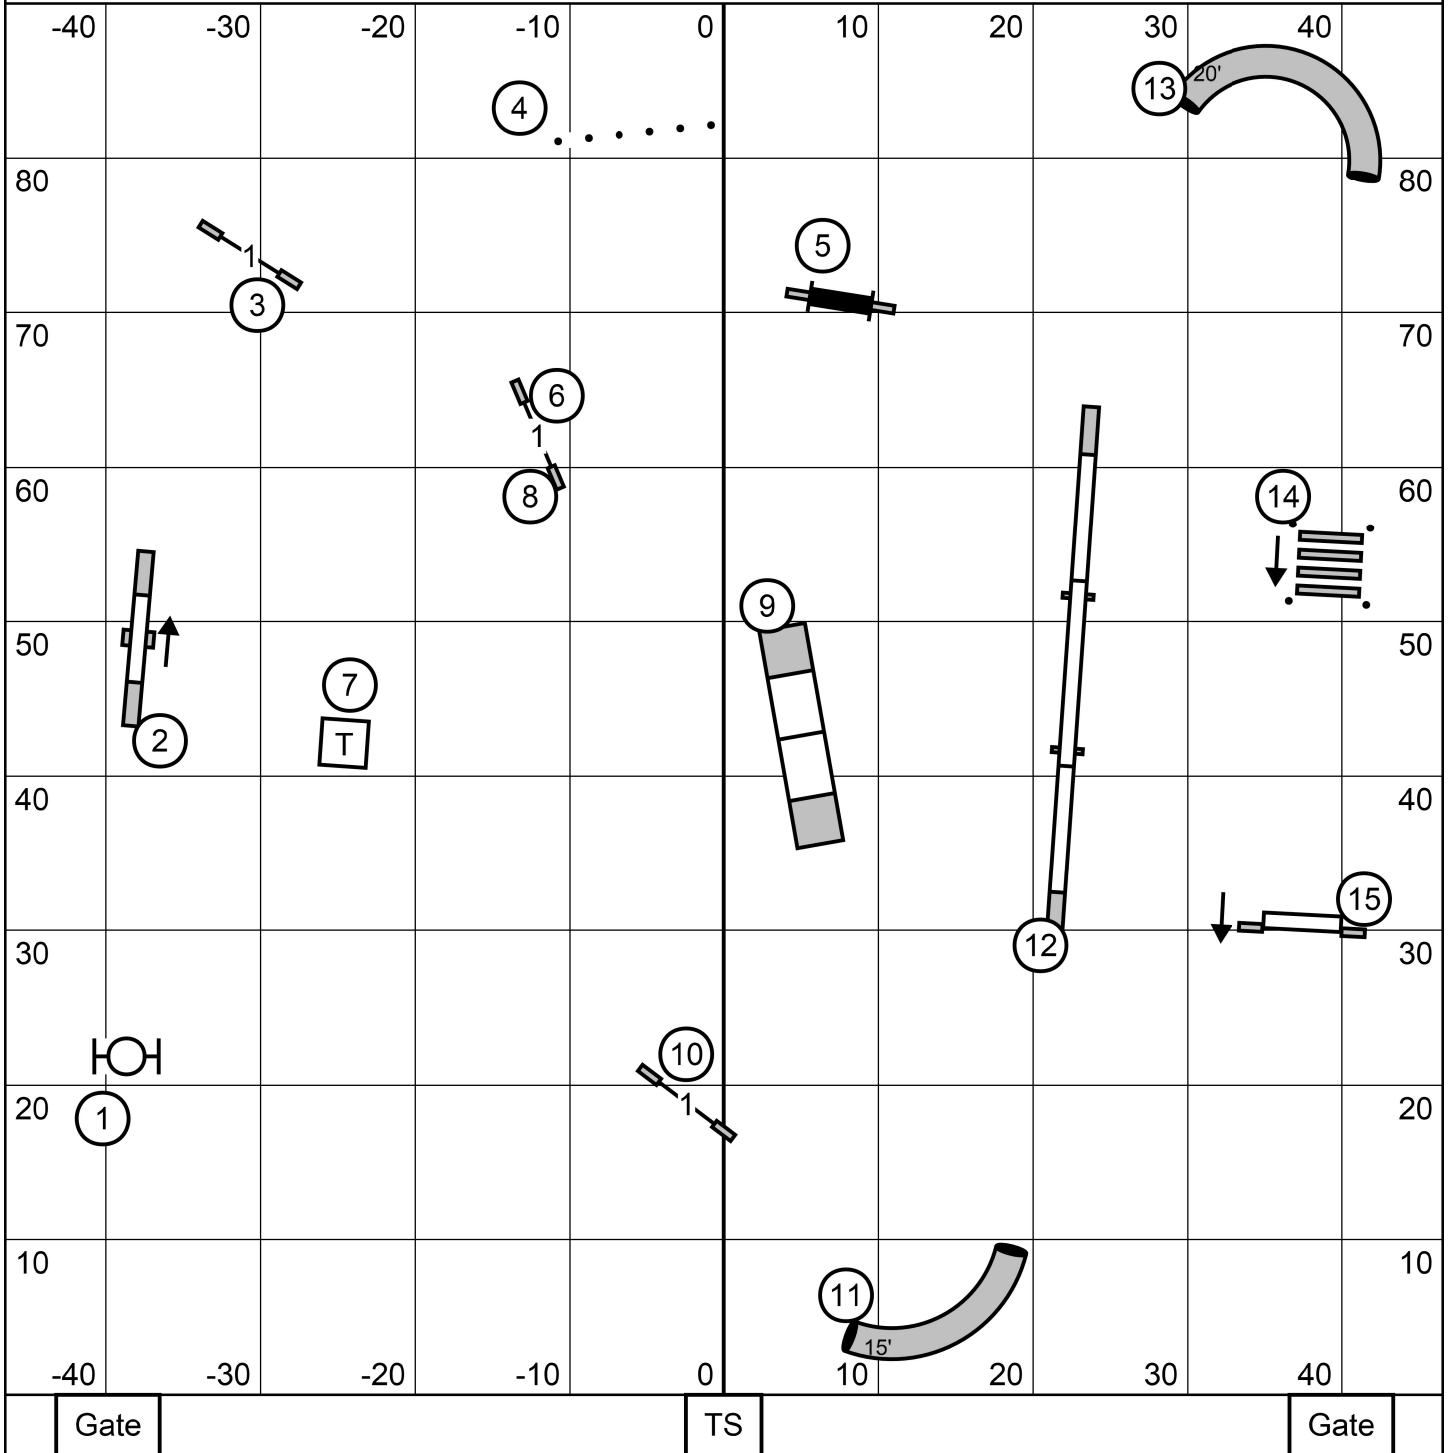

Sleeping Giant Agility Club
Hamden, CT 90' x 93'
Sunday February 16, 2025
Design and Judge Lisa Loomis

Novice Standard