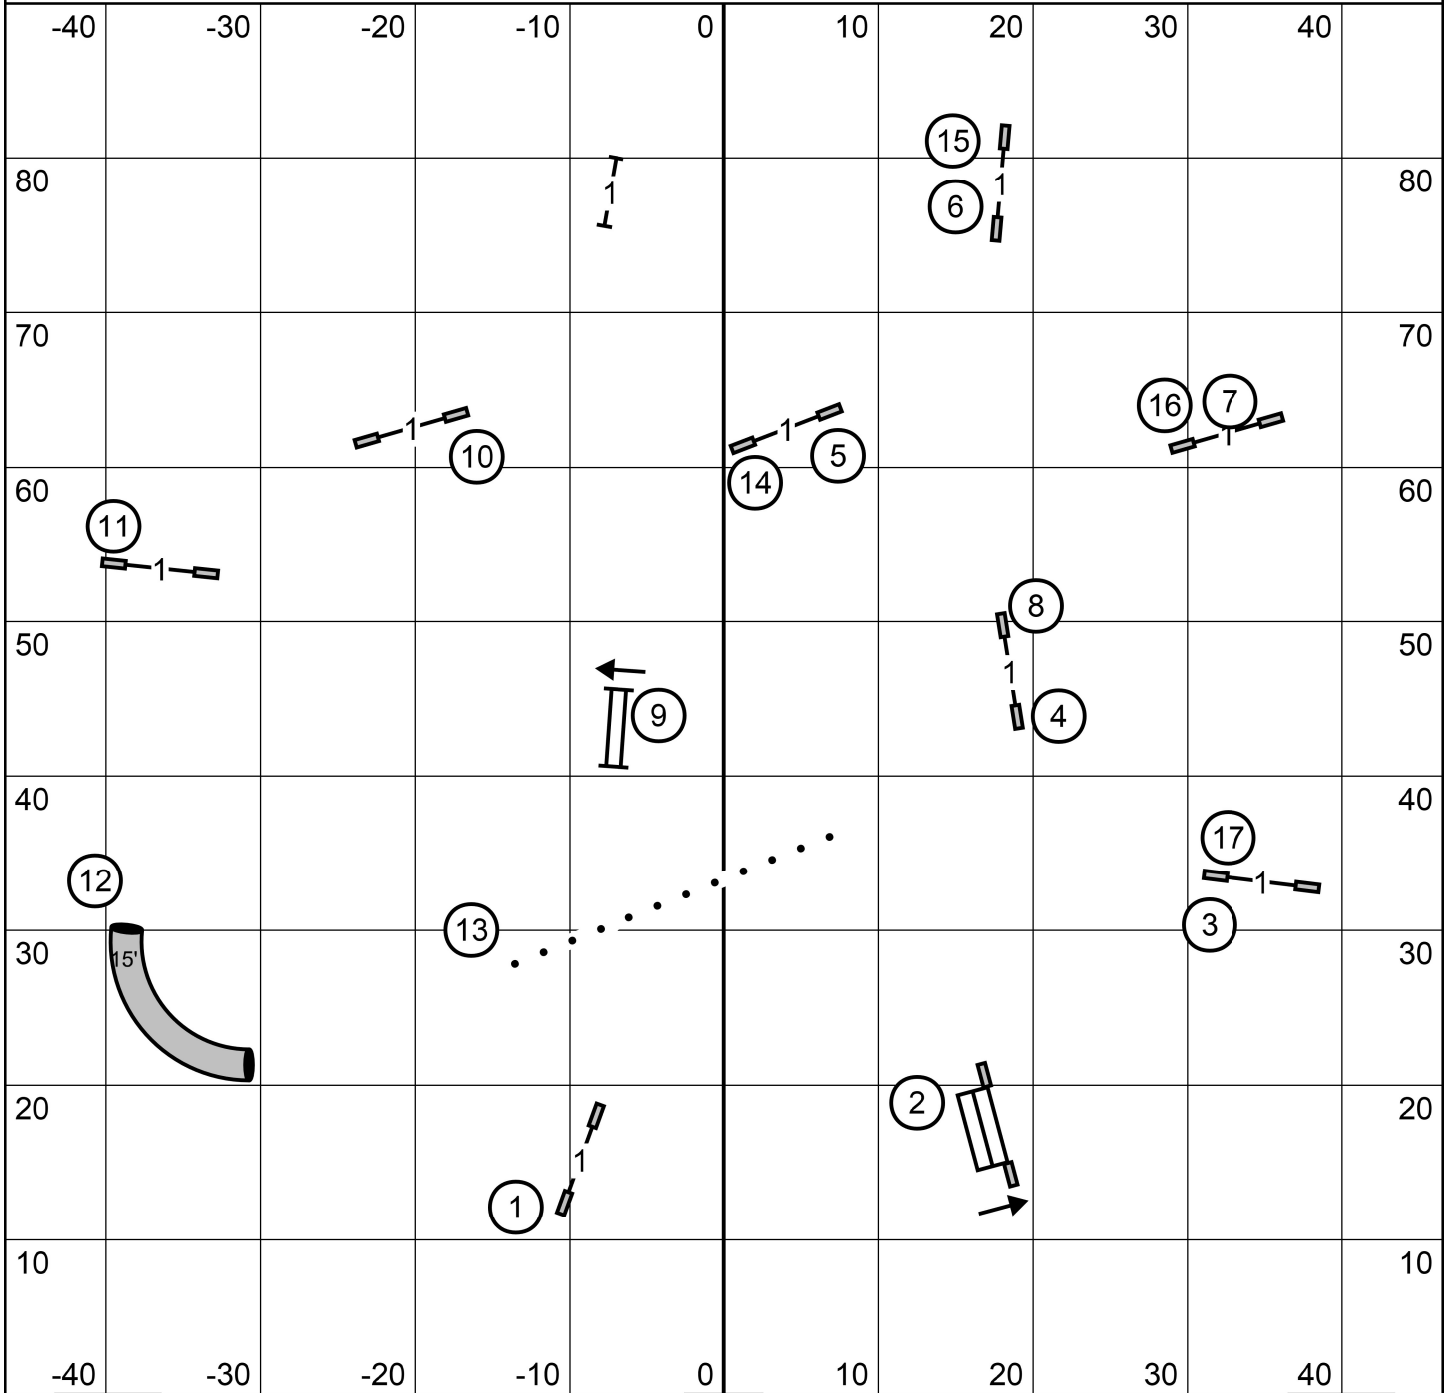

Open JWW

Gate TS Gate

Sleeping Giant Agility Club
 Hamden, CT 93' x 90'
 Sunday February 16, 2025
 Design and Judge Lisa Loomis

Novice JWW