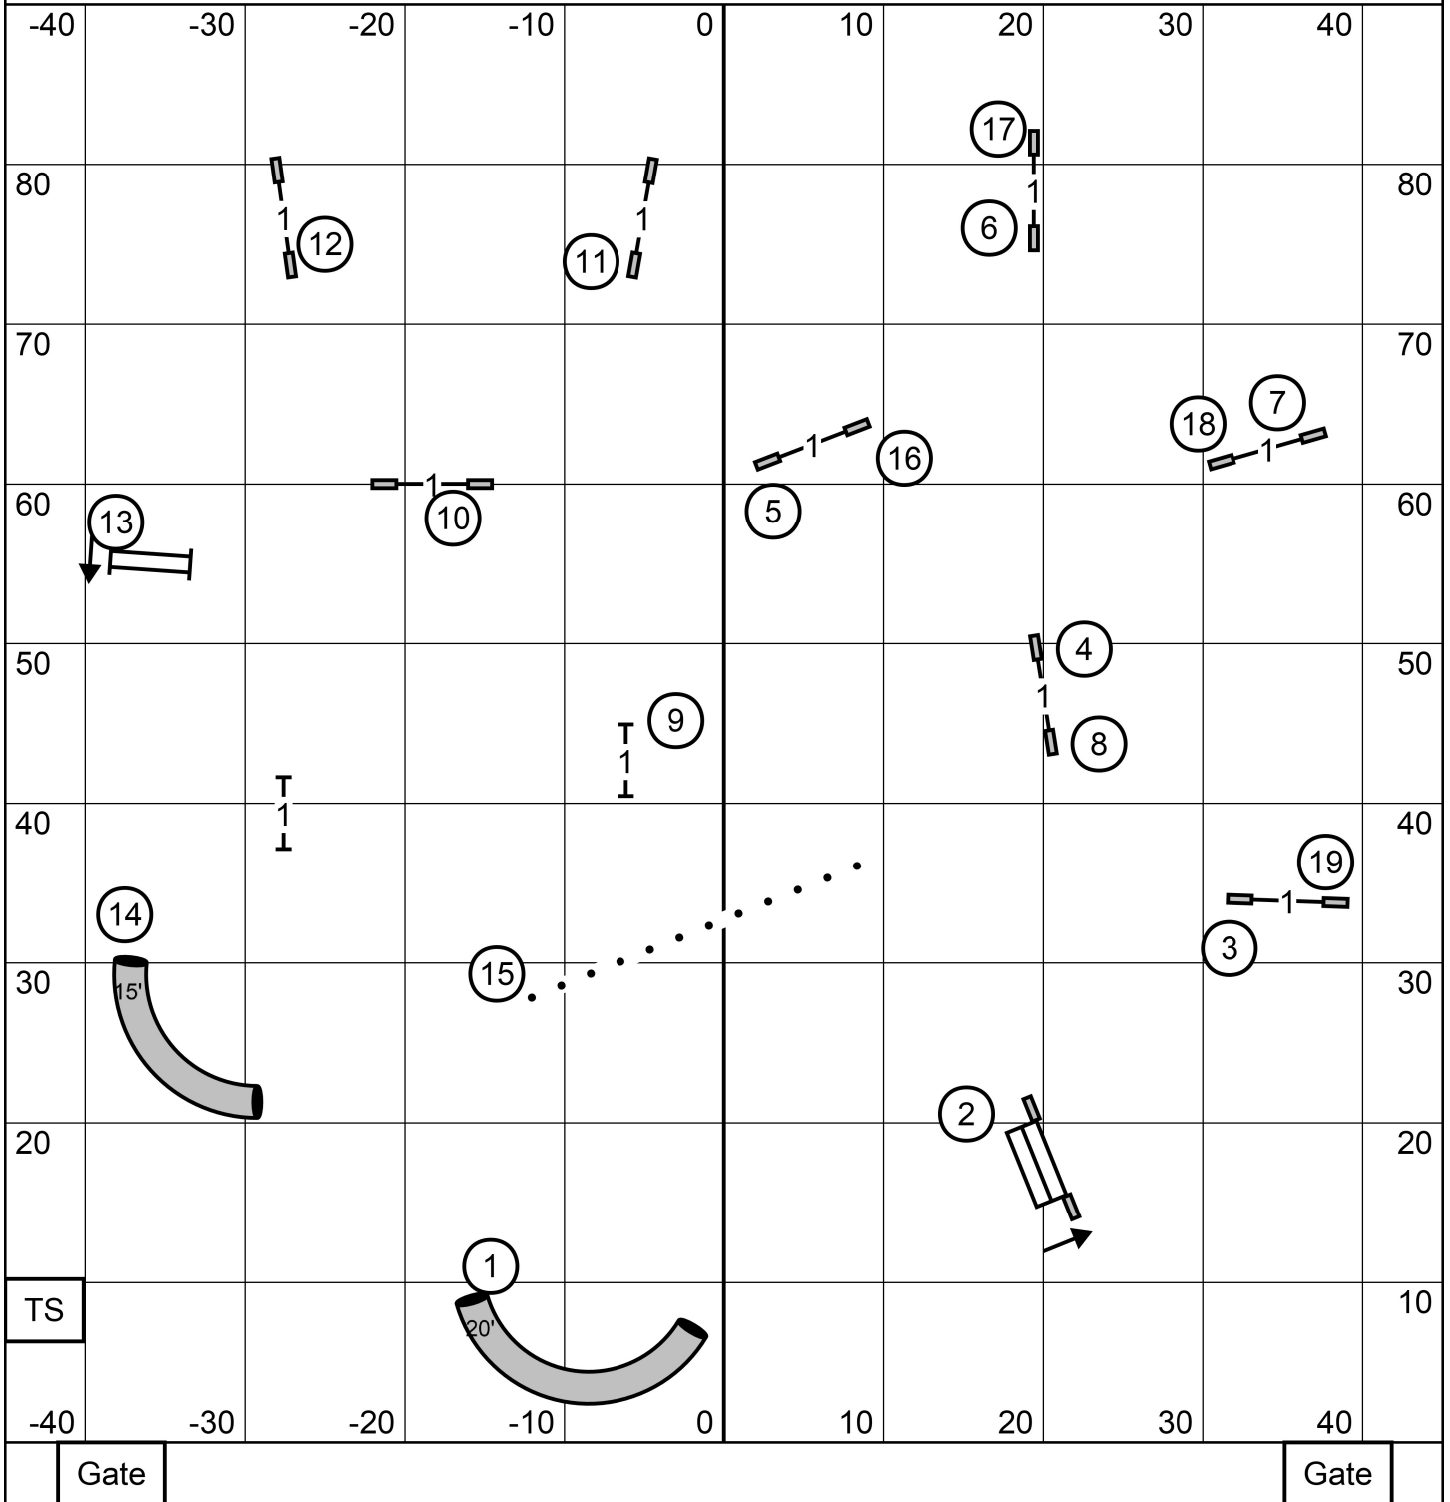

Sleeping Giant Agility Club
 Hamden, CT 93' x 90'
 Sunday February 16, 2025
 Design and Judge Lisa Loomis

Ex/Ma JWW

Sleeping Giant Agility Club
 Hamden, CT 93' x 90'
 Sunday February 16, 2025
 Design and Judge Lisa Loomis