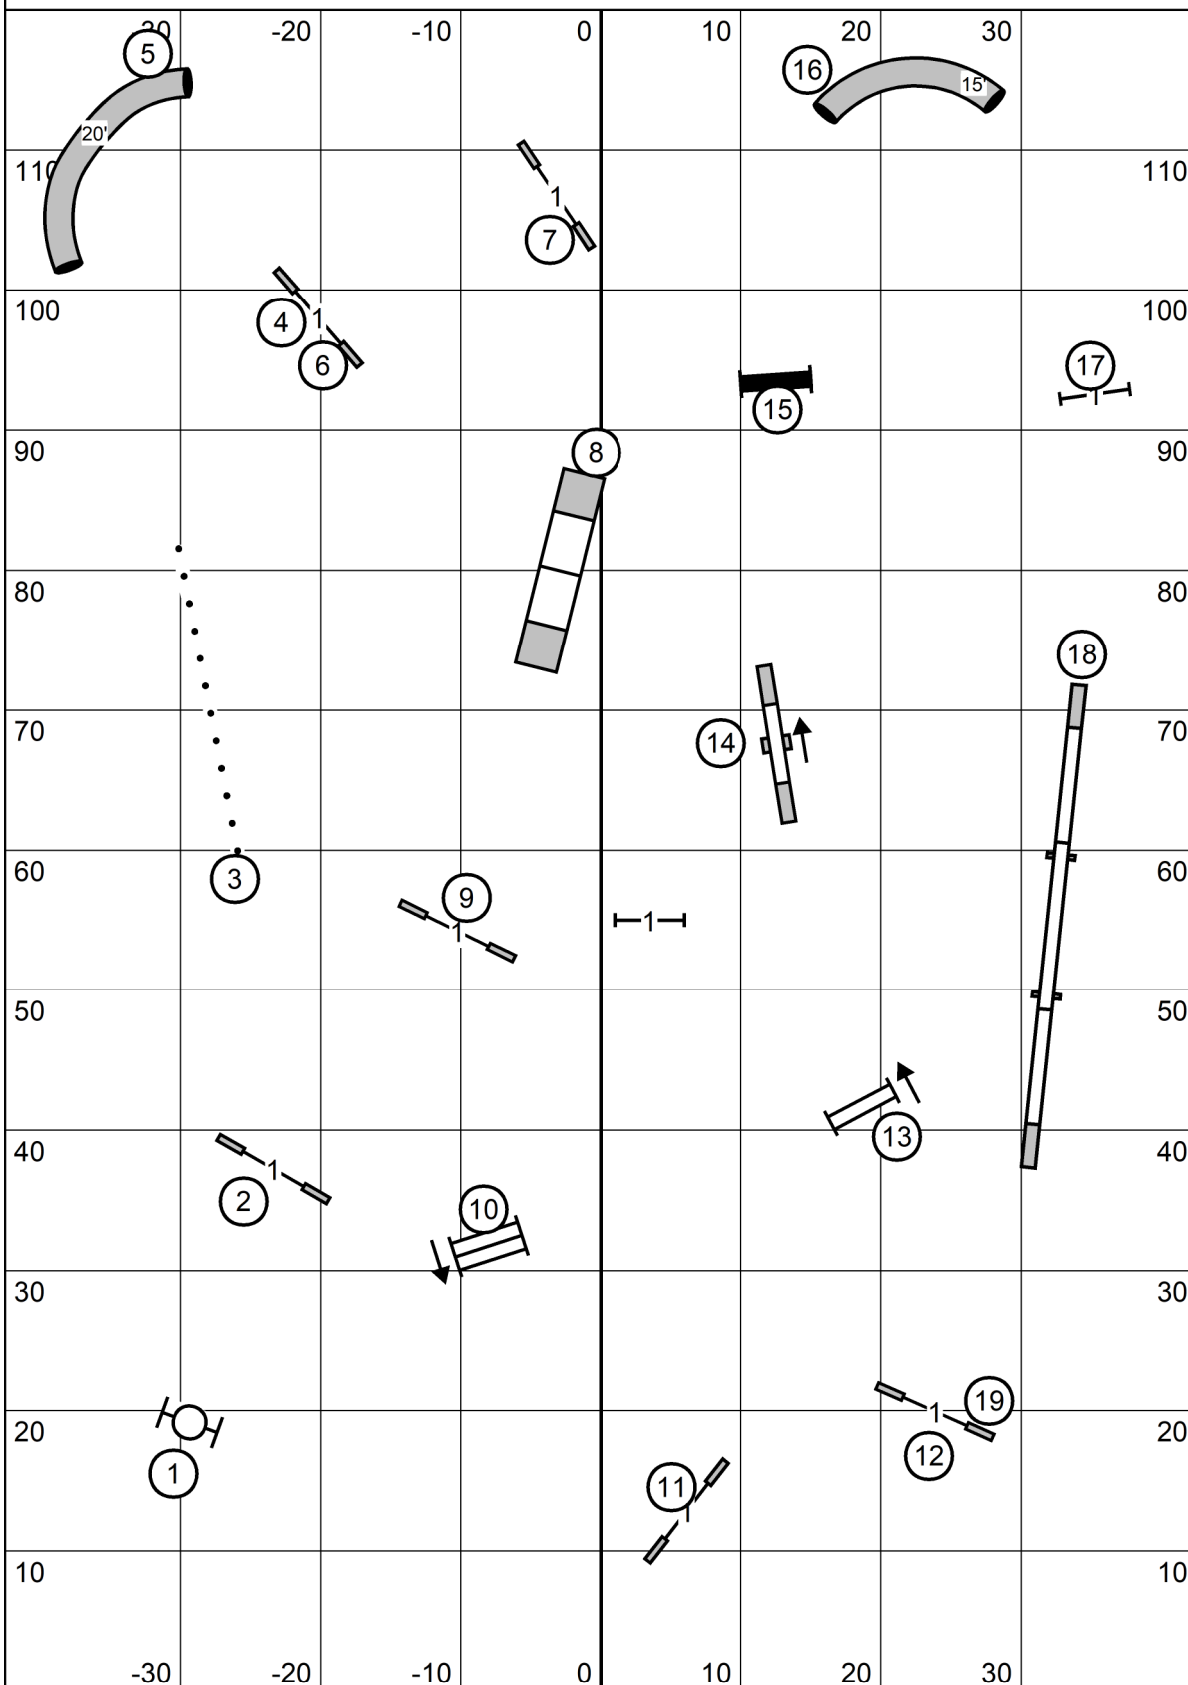

EXC / MASTER JUMPERS

Enter/Exit

t/s

Enter/Exit

Chinook Club of America Exc / Master Jumpers
 High Goal Farm 85 x120 indoors on rubber mats over concrete
 Friday, February 28, 2025 Judge:Ginger Robertson

PREMIER JUMPERS

Enter/Exit

t/s

Enter/Exit

Chinook Club of America Premier Jumpers
 High Goal Farm 85 x120 indoors on rubber mats over concrete
 Friday, February 28, 2025 Judge:Ginger Robertson

EXC / MASTER STANDARD

Enter/Exit

t/s

Enter/Exit

Chinook Club of America Exc / Master Standard
 High Goal Farm 85 x120 indoors on rubber mats over concrete
 Friday, February 28, 2025 Judge:Ginger Robertson

PREMIER STANDARD

Enter/Exit

t/s

Enter/Exit

Chinook Club of America Premier Standard
 High Goal Farm 85 x120 indoors on rubber mats over concrete
 Friday, February 28, 2025 Judge:Ginger Robertson