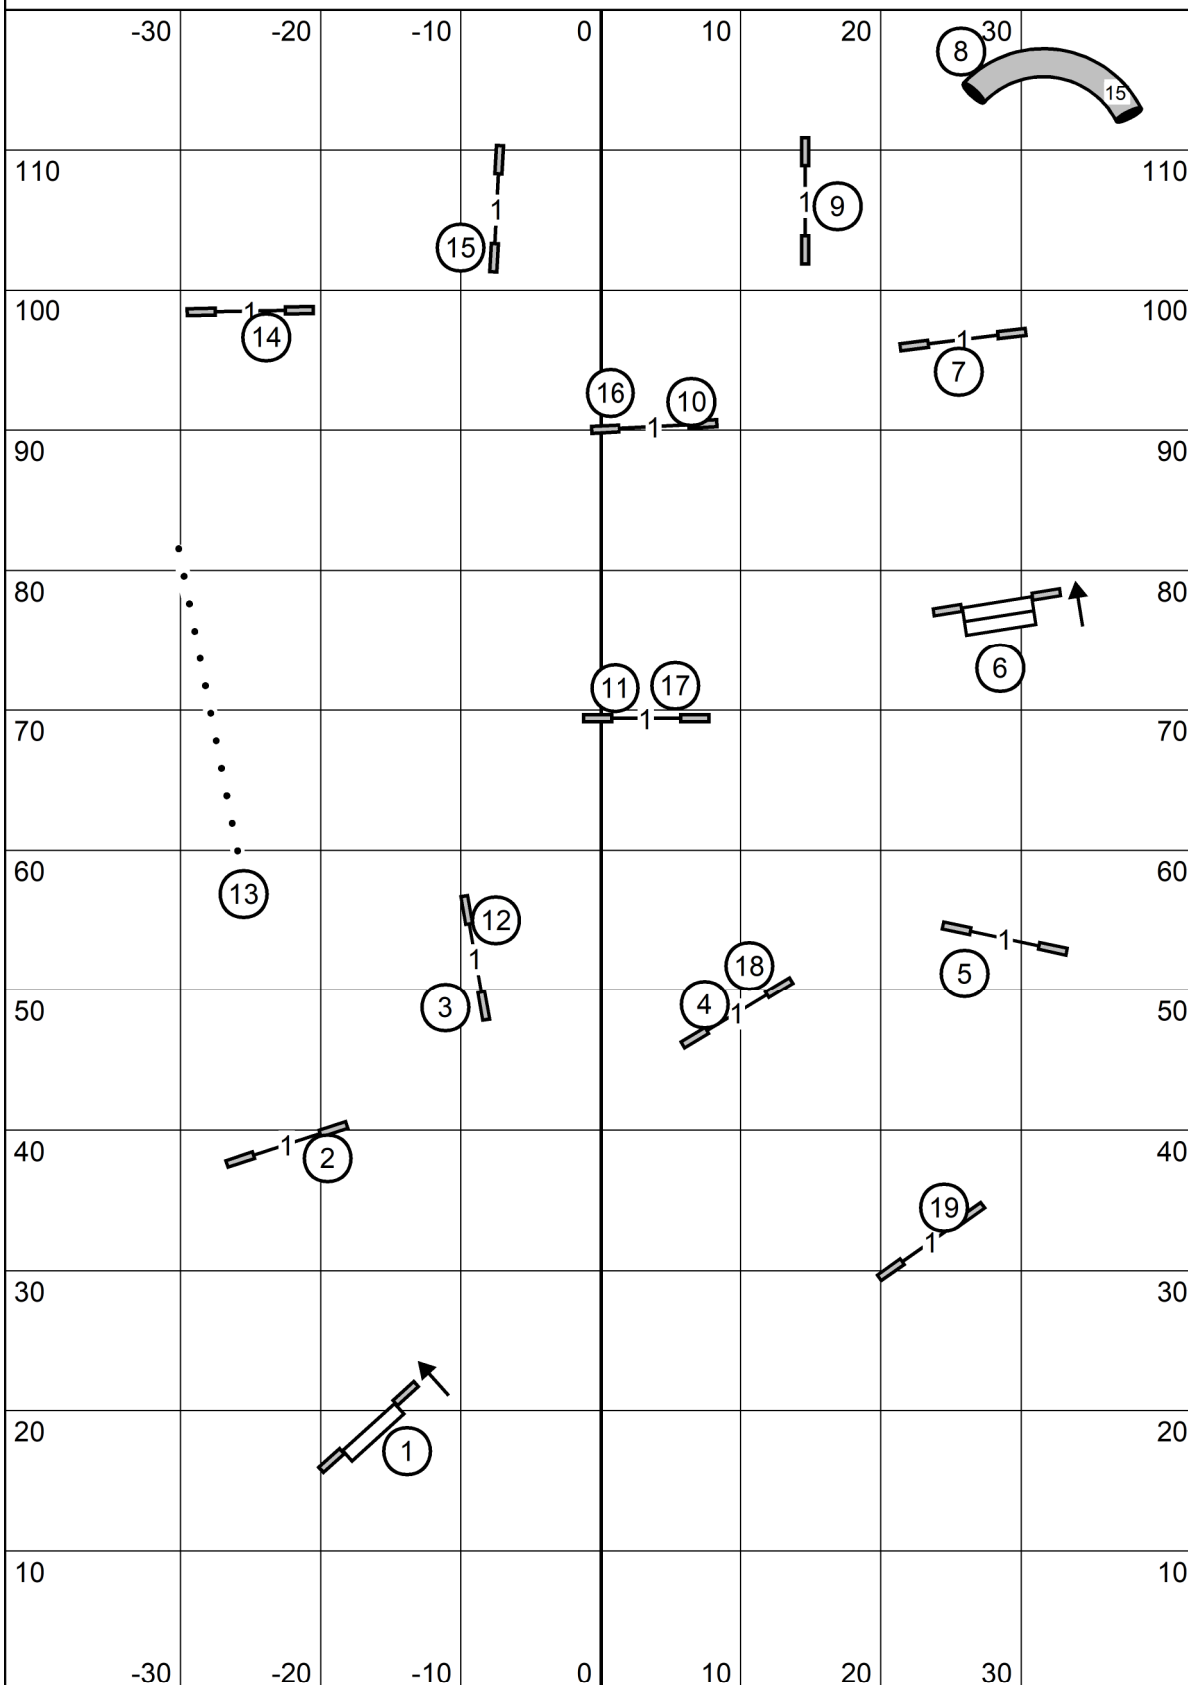

EXC / MASTER JUMPERS

Enter/Exit

t/s

Enter/Exit

Chinook Club of America Exc / Master Jumpers
 High Goal Farm 85 x120 indoors on rubber mats over concrete
 Friday, February 28, 2025 Judge:Ginger Robertson

PREMIER JUMPERS

Enter/Exit

t/s

Enter/Exit

Chinook Club of America Premier Jumpers
 High Goal Farm 85 x120 indoors on rubber mats over concrete
 Friday, February 28, 2025 Judge:Ginger Robertson

EXC / MASTER STANDARD

Enter/Exit

t/s

Enter/Exit

Chinook Club of America Exc / Master Standard
 High Goal Farm 85 x120 indoors on rubber mats over concrete
 Friday, February 28, 2025 Judge:Ginger Robertson

PREMIER STANDARD

Enter/Exit

t/s

Enter/Exit

Chinook Club of America Premier Standard
 High Goal Farm 85 x120 indoors on rubber mats over concrete
 Friday, February 28, 2025 Judge:Ginger Robertson