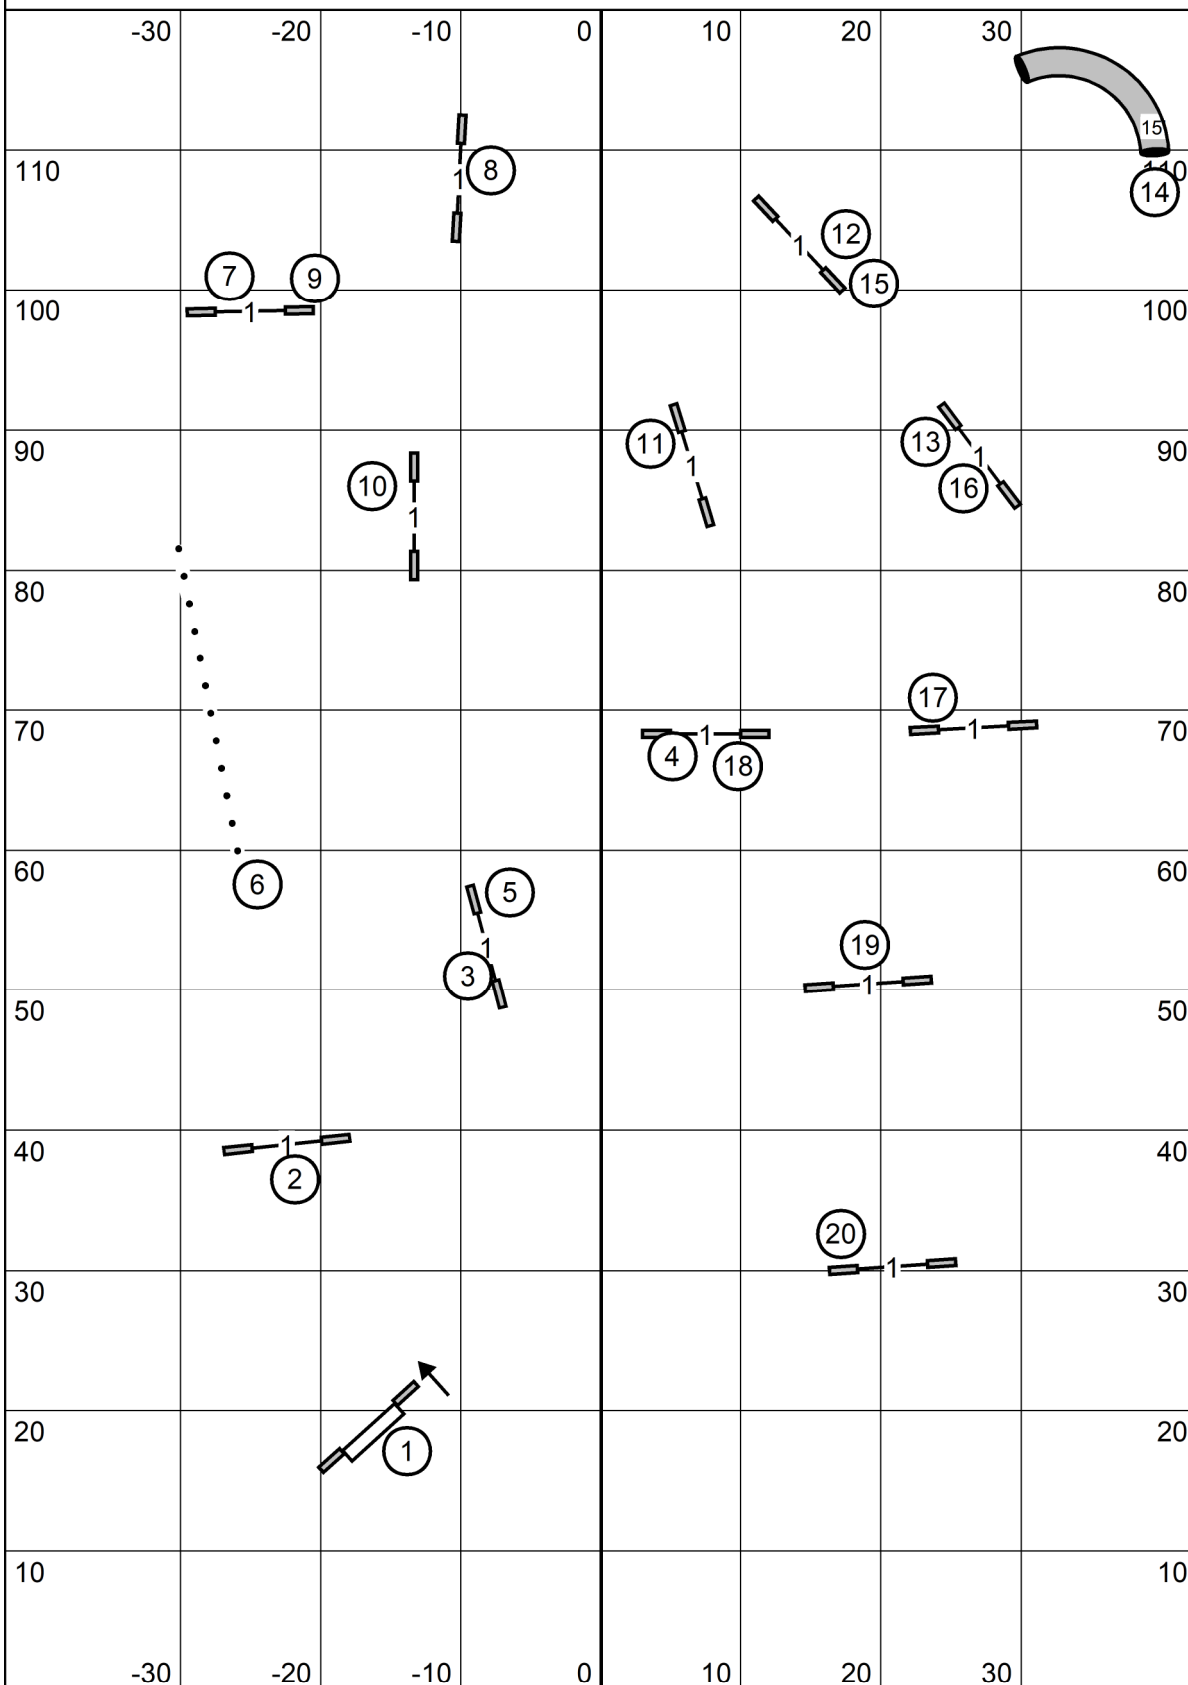

EXC / MASTER JUMPERS

Enter/Exit

t/s

Enter/Exit

Chinook Club of America Exc / Master Jumpers
 High Goal Farm 85 x120 indoors on rubber mats over concrete
 Friday, February 28, 2025 Judge:Ginger Robertson

PREMIER JUMPERS

Enter/Exit

t/s

Enter/Exit

Chinook Club of America Premier Jumpers
 High Goal Farm 85 x120 indoors on rubber mats over concrete
 Friday, February 28, 2025 Judge:Ginger Robertson

EXC / MASTER STANDARD

Enter/Exit

t/s

Enter/Exit

Chinook Club of America Exc / Master Standard
 High Goal Farm 85 x120 indoors on rubber mats over concrete
 Friday, February 28, 2025 Judge:Ginger Robertson

PREMIER STANDARD

Enter/Exit

t/s

Enter/Exit

Chinook Club of America Premier Standard
 High Goal Farm 85 x120 indoors on rubber mats over concrete
 Friday, February 28, 2025 Judge:Ginger Robertson