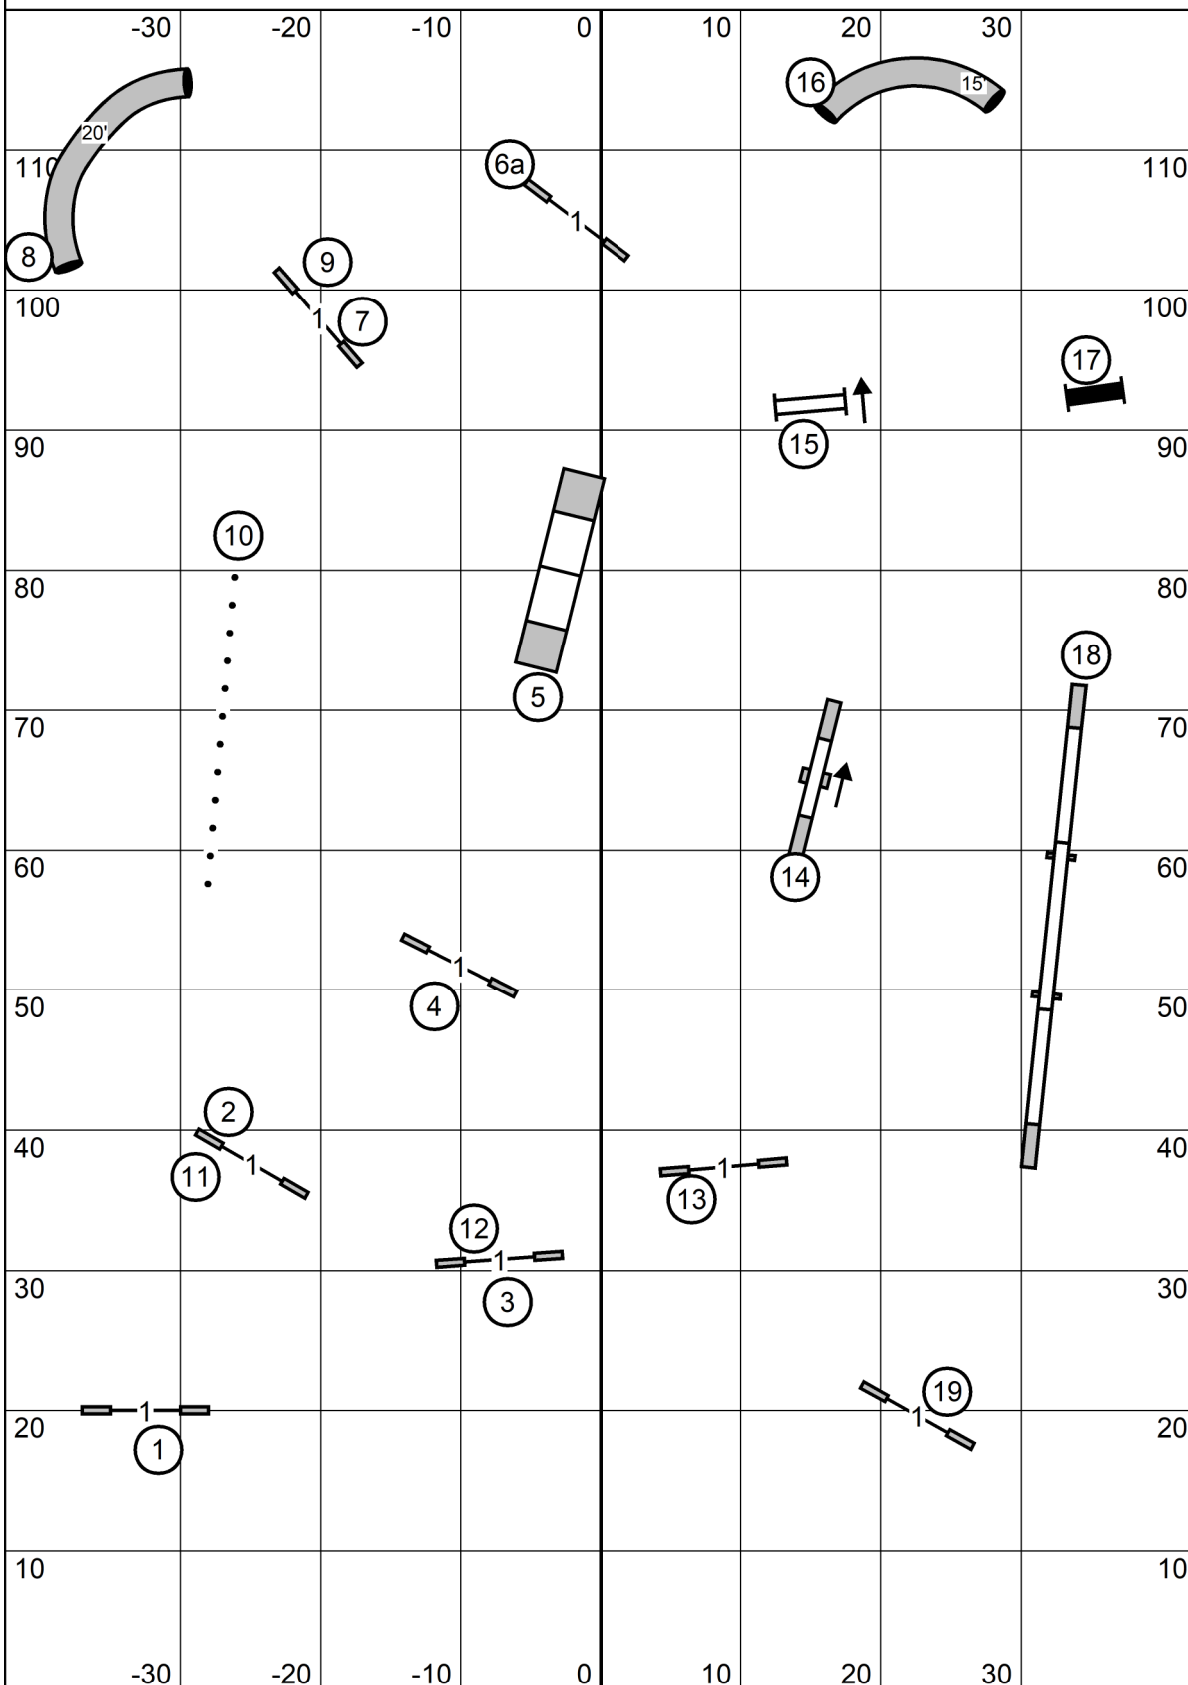

Enter/Exit

t/s

Enter/Exit

Chinook Club of America Premier Jumpers
 High Goal Farm 85 x120 indoors on rubber mats over concrete
 Friday, February 28, 2025 Judge:Ginger Robertson

EXC / MASTER STANDARD

Enter/Exit

t/s

Enter/Exit

Chinook Club of America Exc / Master Standard
 High Goal Farm 85 x120 indoors on rubber mats over concrete
 Friday, February 28, 2025 Judge:Ginger Robertson

PREMIER STANDARD

Enter/Exit

t/s

Enter/Exit

Chinook Club of America Premier Standard
 High Goal Farm 85 x120 indoors on rubber mats over concrete
 Friday, February 28, 2025 Judge:Ginger Robertson