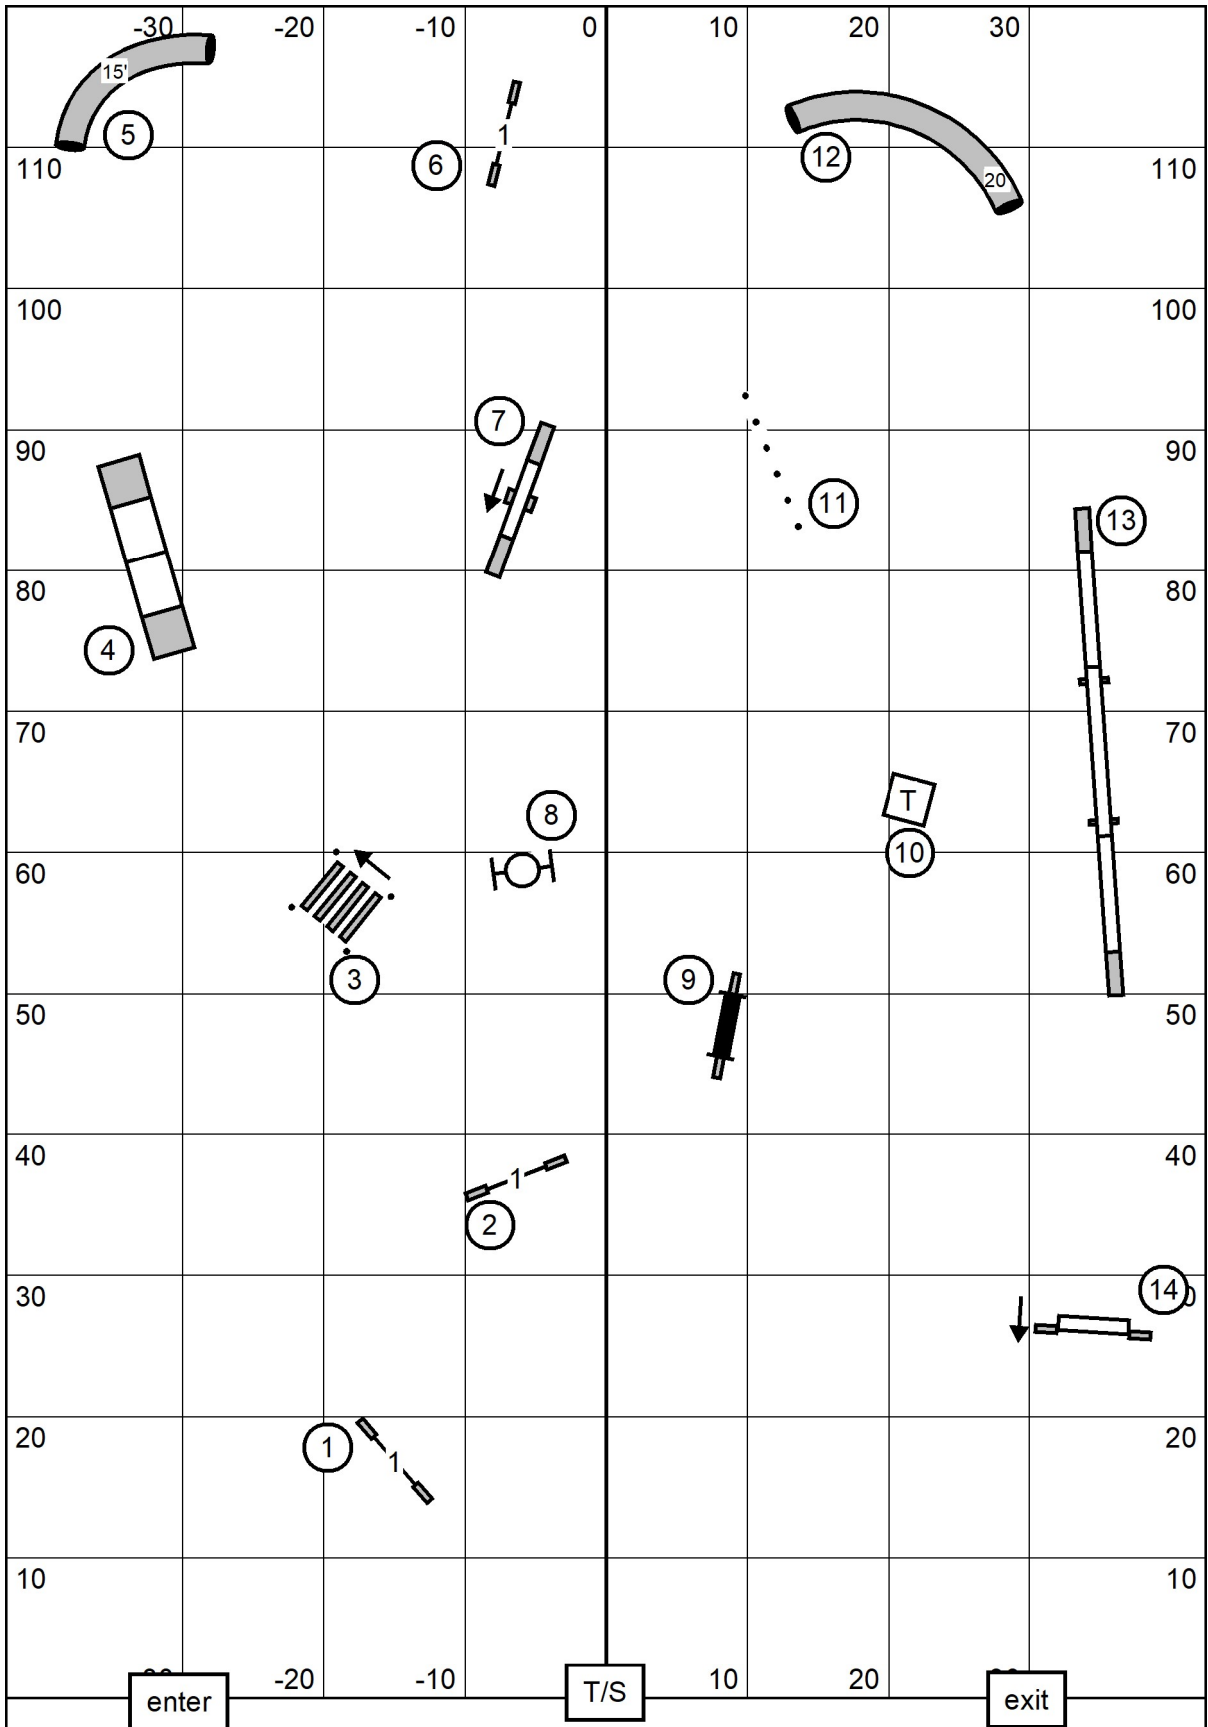

Novice Standard

Southern Adirondack Agility Club
Saturday, March 1, 2025
Greenwich, NY
Judge: Tatjana Salcedo