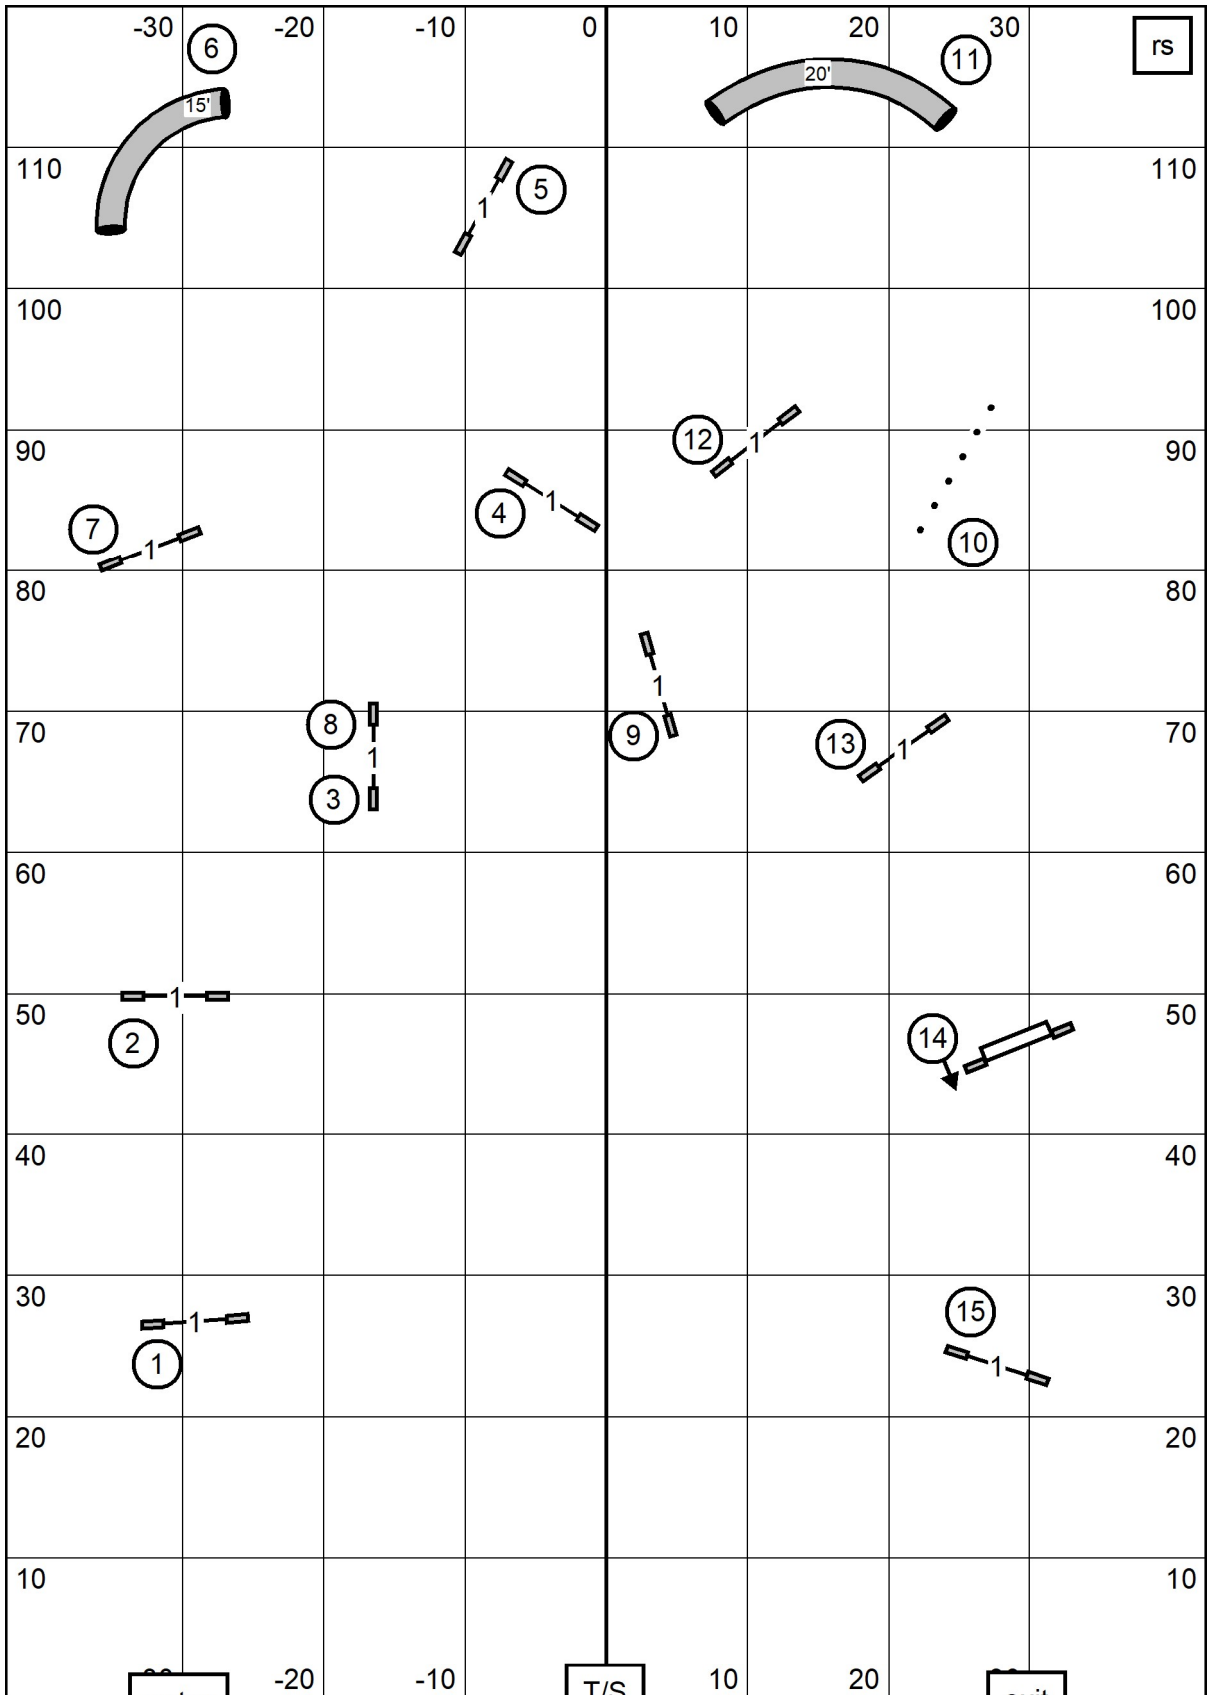

Novice Jumpers w/ Weaves

Southern Adirondack Agility Club
Saturday, March 1, 2025
Greenwich, NY
Judge: Tatjana Salcedo