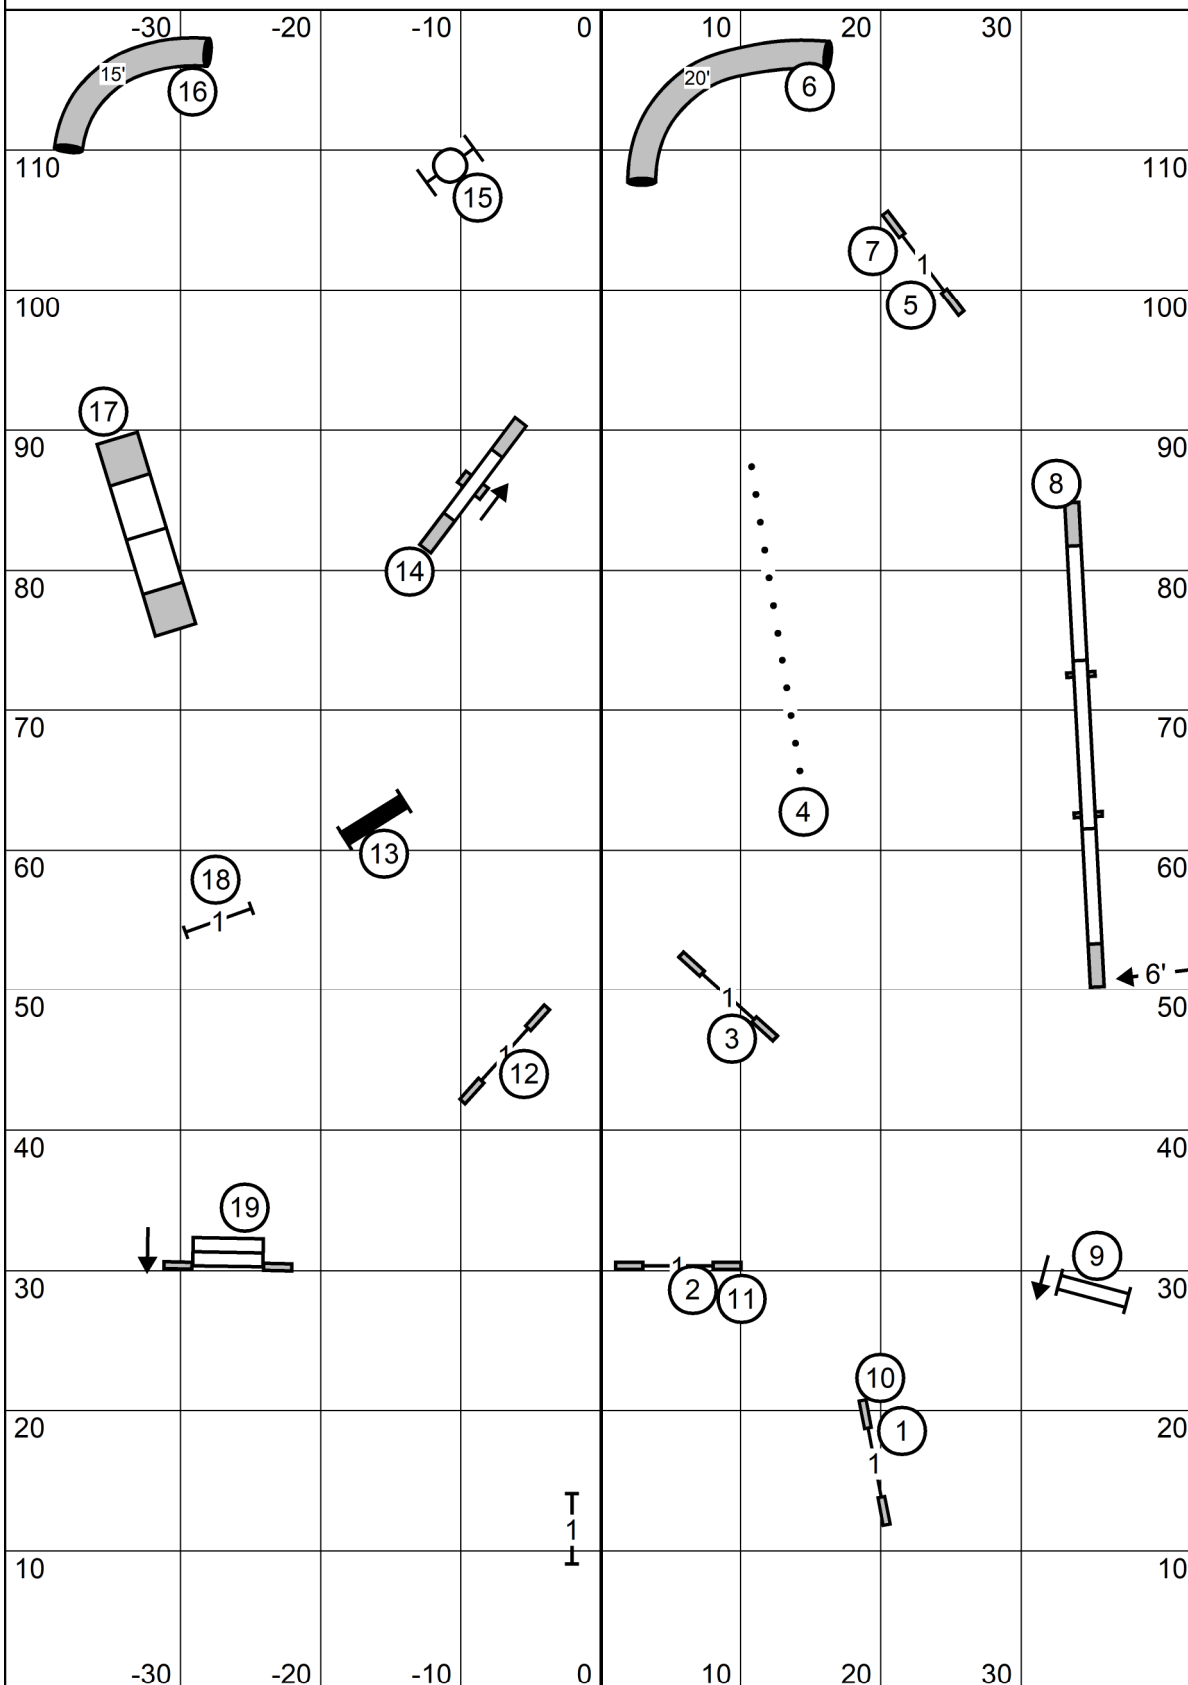

EXC / MASTER STANDARD

Enter/Exit

t/s

Enter/Exit

Southern Adirondack Agility Club Exc / Master Standard
 High Goal Farm 85 x120 indoors on rubber mats over concrete
 Saturday, March 1, 2025 Judge:Ginger Robertson

PREMIER JUMPERS

Enter/Exit

t/s

Enter/Exit

Southern Adirondack Agility Club Premier Jumpers
 High Goal Farm 85 x120 indoors on rubber mats over concrete
 Saturday, March 1, 2025 Judge:Ginger Robertson

EXC / MASTER JUMPERS

Enter/Exit

t/s

Enter/Exit

Southern Adirondack Agility Club Exc / Master Jumpers
 High Goal Farm 85 x120 indoors on rubber mats over concrete
 Saturday, March 1, 2025 Judge:Ginger Robertson

Open Jumpers w/ Weaves