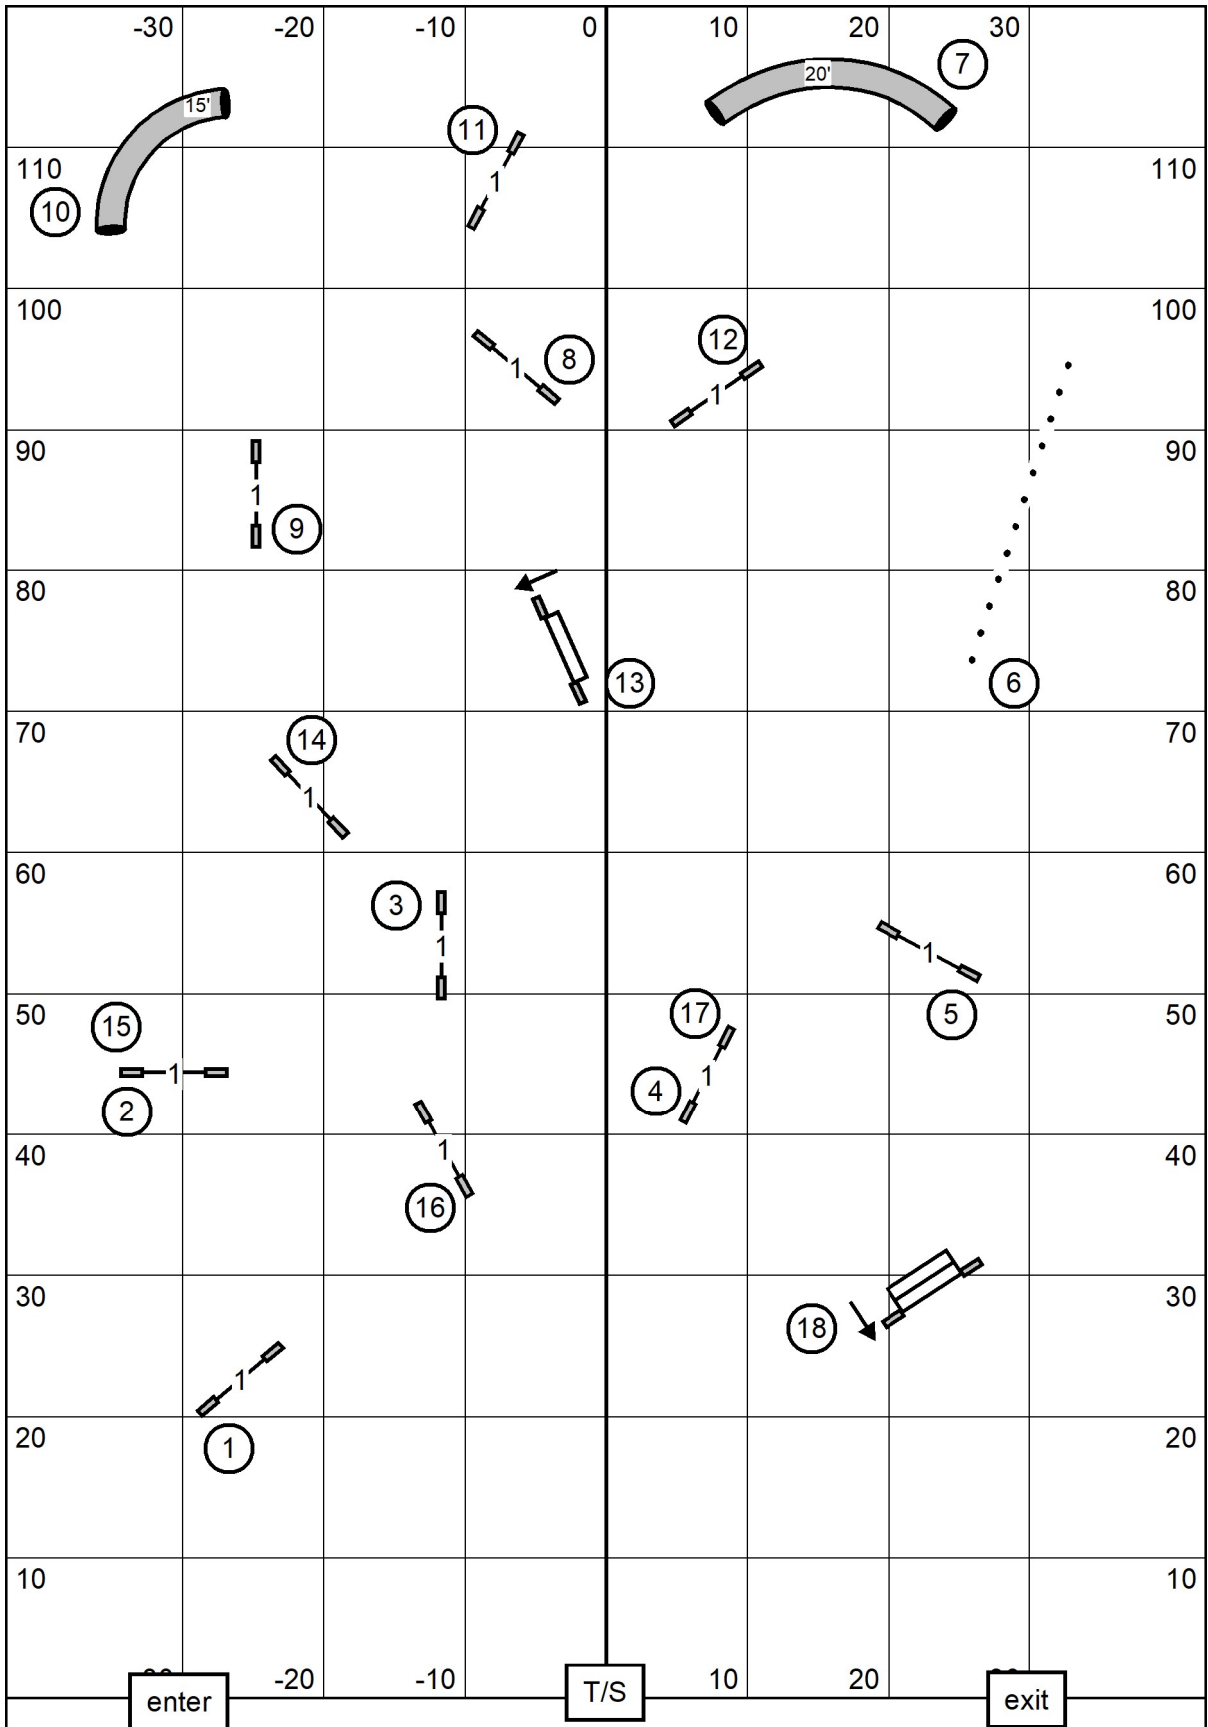

EXC / MASTER STANDARD

Enter/Exit

t/s

Enter/Exit

Southern Adirondack Agility Club Exc / Master Standard
 High Goal Farm 85 x120 indoors on rubber mats over concrete
 Saturday, March 1, 2025 Judge:Ginger Robertson

PREMIER JUMPERS

Enter/Exit

t/s

Enter/Exit

Southern Adirondack Agility Club Premier Jumpers
 High Goal Farm 85 x120 indoors on rubber mats over concrete
 Saturday, March 1, 2025 Judge:Ginger Robertson

EXC / MASTER JUMPERS

Enter/Exit

t/s

Enter/Exit

Southern Adirondack Agility Club Exc / Master Jumpers
 High Goal Farm 85 x120 indoors on rubber mats over concrete
 Saturday, March 1, 2025 Judge:Ginger Robertson

Open Jumpers w/ Weaves