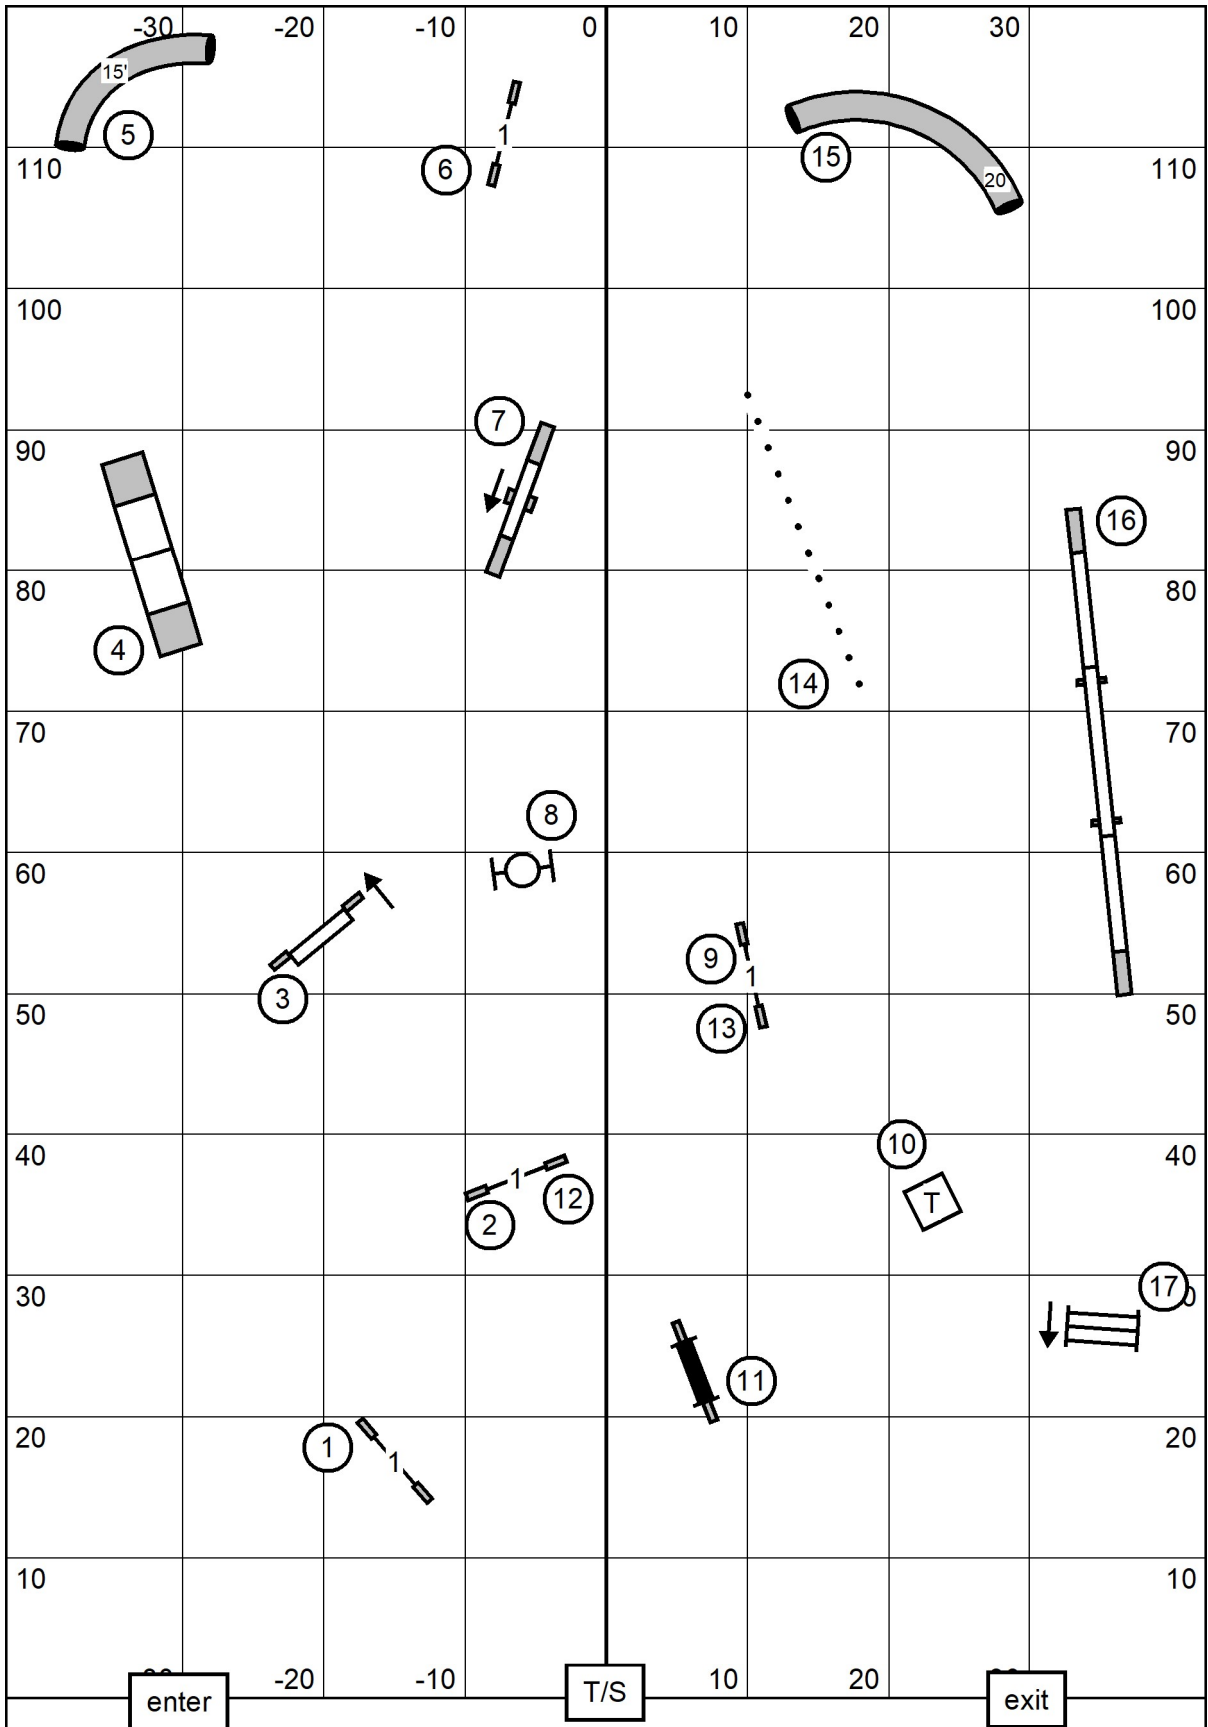

EXC / MASTER STANDARD

Enter/Exit

t/s

Enter/Exit

Southern Adirondack Agility Club Exc / Master Standard
 High Goal Farm 85 x120 indoors on rubber mats over concrete
 Saturday, March 1, 2025 Judge:Ginger Robertson

Open Standard

Southern Adirondack Agility Club
 Saturday, March 1, 2025
 Greenwich, NY
 Judge: Tatjana Salcedo

Novice Standard

Southern Adirondack Agility Club
 Saturday, March 1, 2025
 Greenwich, NY
 Judge: Tatjana Salcedo

PREMIER JUMPERS

Enter/Exit

t/s

Enter/Exit

Southern Adirondack Agility Club Premier Jumpers
 High Goal Farm 85 x120 indoors on rubber mats over concrete
 Saturday, March 1, 2025 Judge:Ginger Robertson

EXC / MASTER JUMPERS

Enter/Exit

t/s

Enter/Exit

Southern Adirondack Agility Club Exc / Master Jumpers
 High Goal Farm 85 x120 indoors on rubber mats over concrete
 Saturday, March 1, 2025 Judge:Ginger Robertson

Open Jumpers w/ Weaves