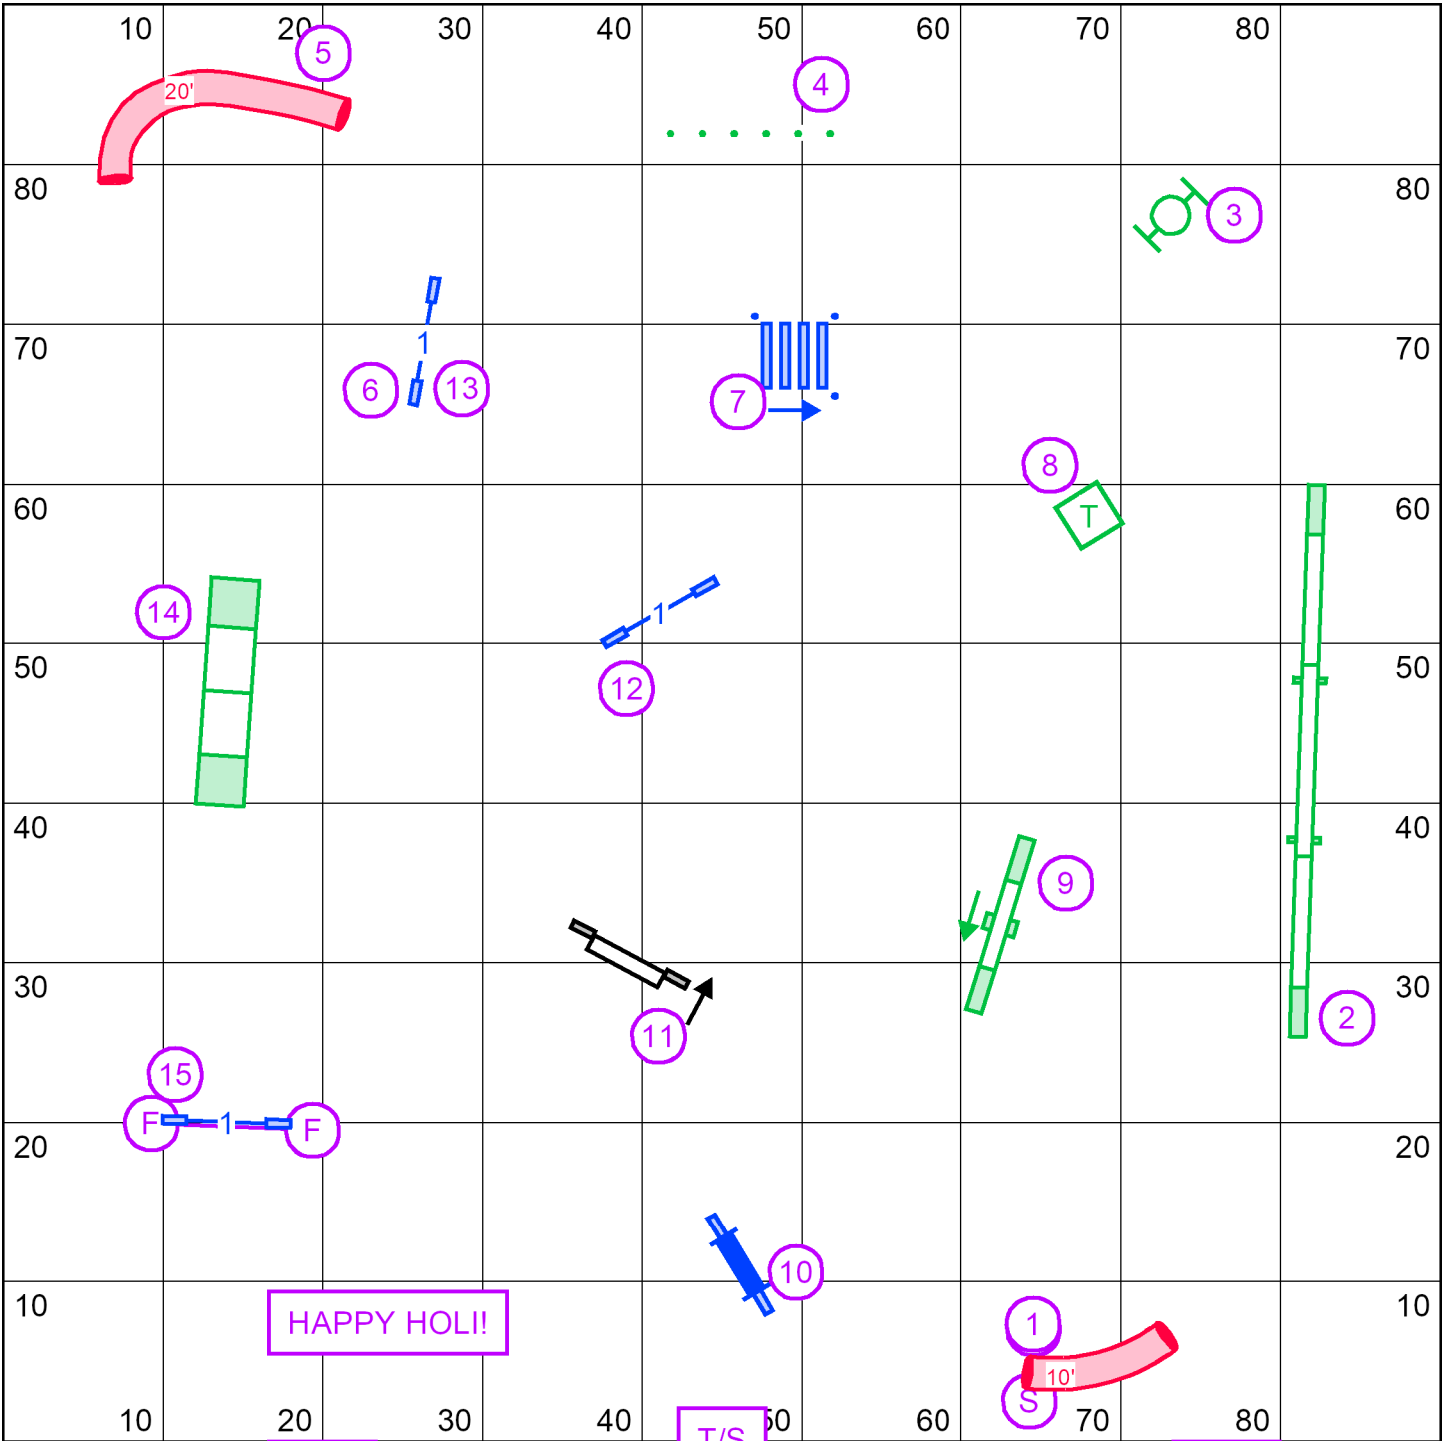

Gate

—— (60) Ex/M :3 - 5 - 6
—— (55) Open: 3 - 5
- - - (50) Novice: 3 - 5 or 5 - 6, in flow

Gate

Gate Teamwork Agility Club of Central Massachusetts Gate

Walpole, MA
 Saturday, March 15, 2025
Excellent/Master Standard
 Erin Schaefer
 90' X 90' Indoors on turf

Gate

T/S

Gate

Teamwork Agility Club of Central Massachusetts
 Walpole, MA
 Saturday, March 15, 2025
Novice Standard
 Erin Schaefer
 90' X 90' Indoors on turf

Gate T/S Gate

Teamwork Agility Club of Central Massachusetts
 Walpole, MA
 Saturday, March 15, 2025
Open JWW
 Erin Schaefer
 90' X 90' Indoors on turf