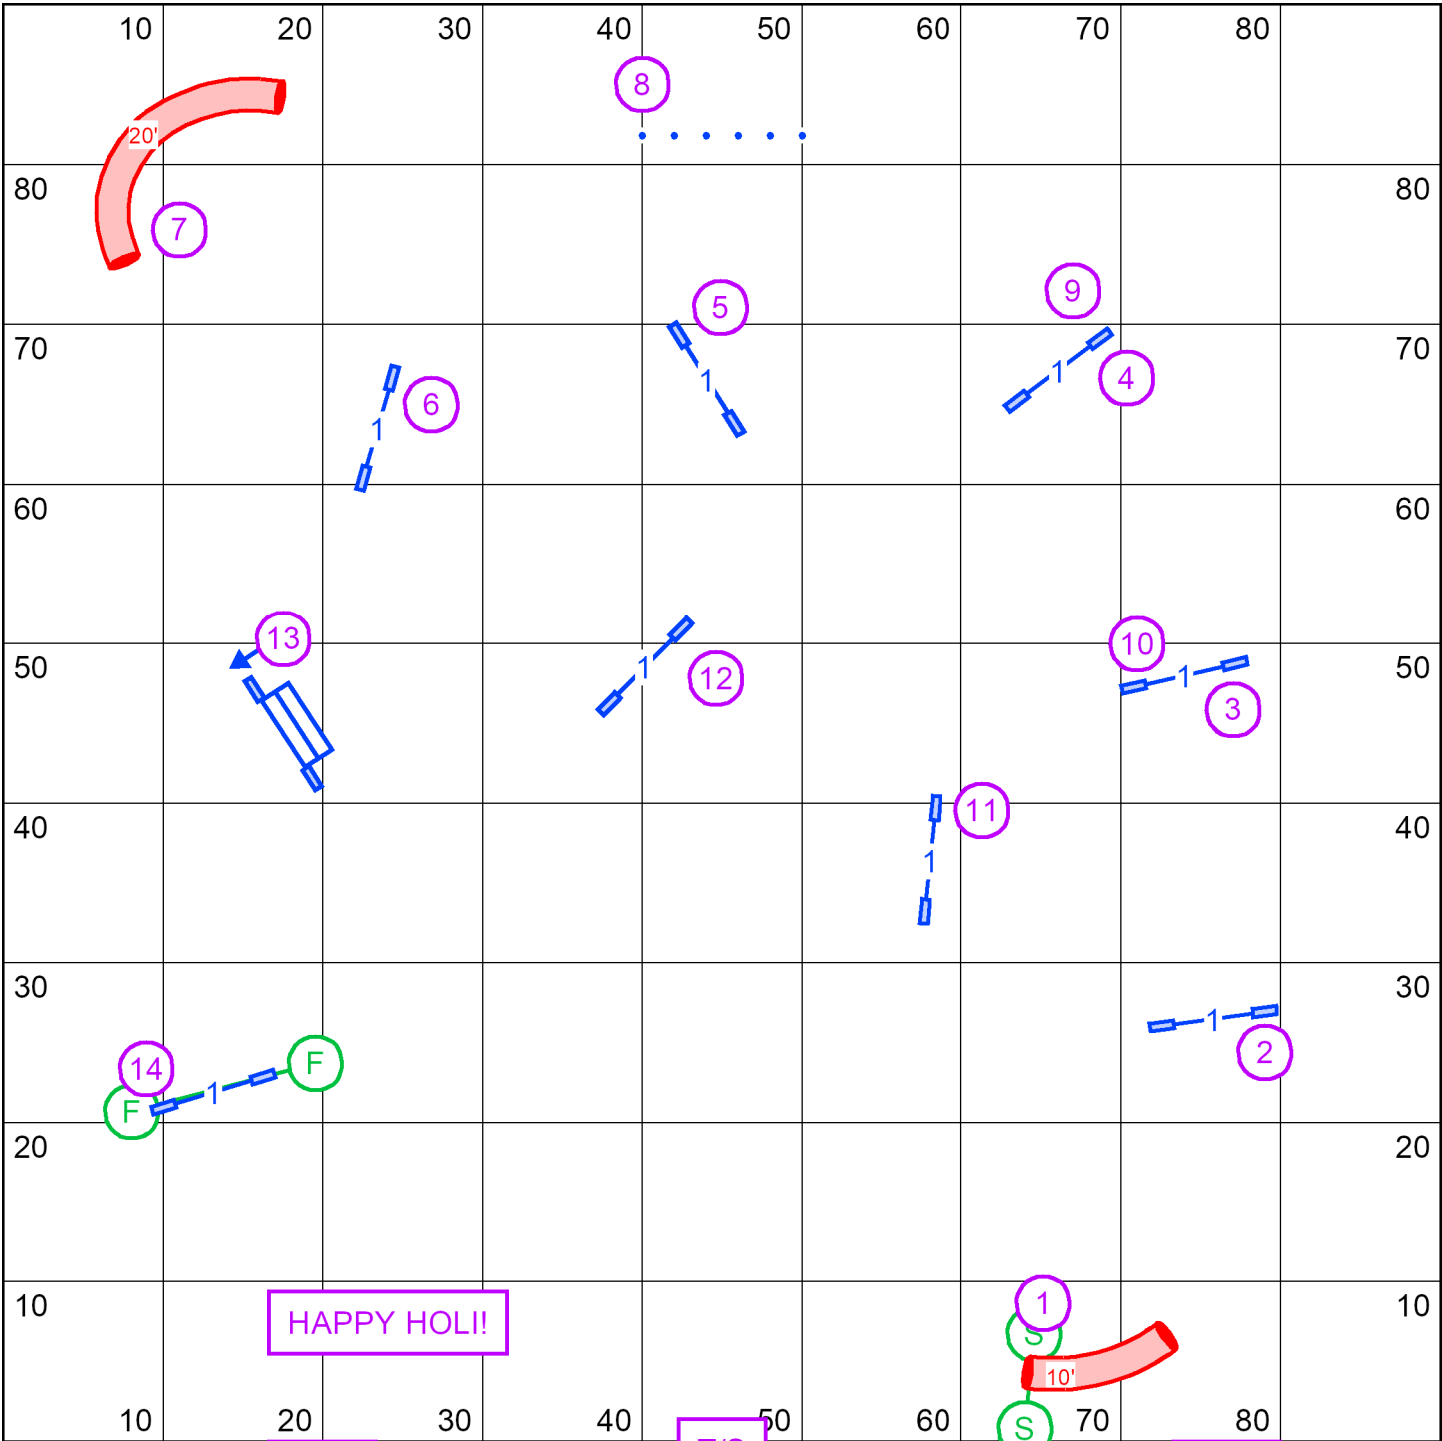

Gate

T/S

Gate

Teamwork Agility Club of Central Massachusetts
 Walpole, MA
 Saturday, March 15, 2025
Novice Standard
 Erin Schaefer
 90' X 90' Indoors on turf

Gate T/S Gate

Teamwork Agility Club of Central Massachusetts
 Walpole, MA
 Saturday, March 15, 2025
Open JWW
 Erin Schaefer
 90' X 90' Indoors on turf