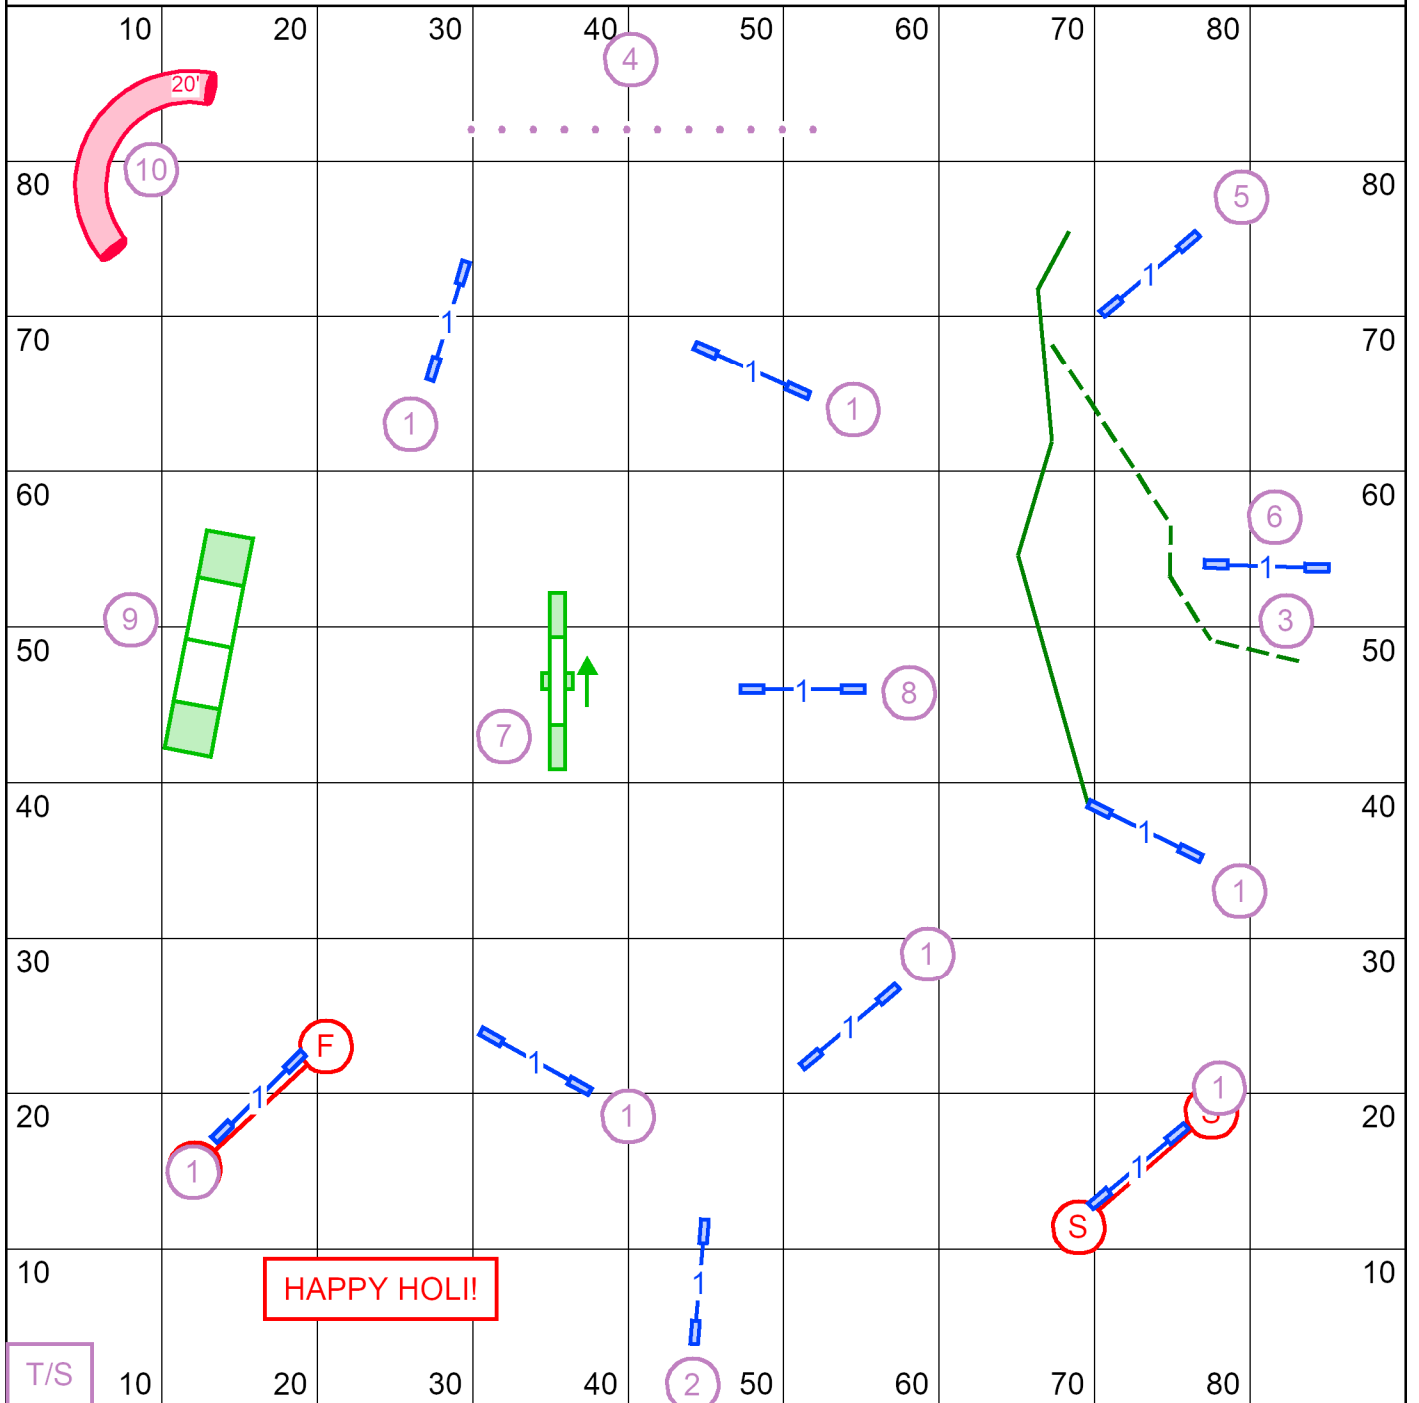

Teamwork Agility Club of Central Massachusetts
 Walpole, MA
 Saturday, March 15, 2025
Combined FAST
 Erin Schaefer
 90' X 90' Indoors on turf

4" - 41 sec
 8 - 12P" - 38 sec
 12", 16", 16P, 20P" - 35 sec
 20", 24" - 32 sec

Gate

—— (60) Ex/M :3 - 5 - 6
—— (55) Open: 3 - 5
- - - (50) Novice: 3 - 5 or 5 - 6, in flow

Gate

Gate Teamwork Agility Club of Central Massachusetts Gate

Walpole, MA
 Saturday, March 15, 2025
Excellent/Master Standard
 Erin Schaefer
 90' X 90' Indoors on turf

Gate

T/S

Gate

Teamwork Agility Club of Central Massachusetts
 Walpole, MA
 Saturday, March 15, 2025
Novice Standard
 Erin Schaefer
 90' X 90' Indoors on turf

Gate T/S Gate

Teamwork Agility Club of Central Massachusetts
 Walpole, MA
 Saturday, March 15, 2025
Open JWW
 Erin Schaefer
 90' X 90' Indoors on turf