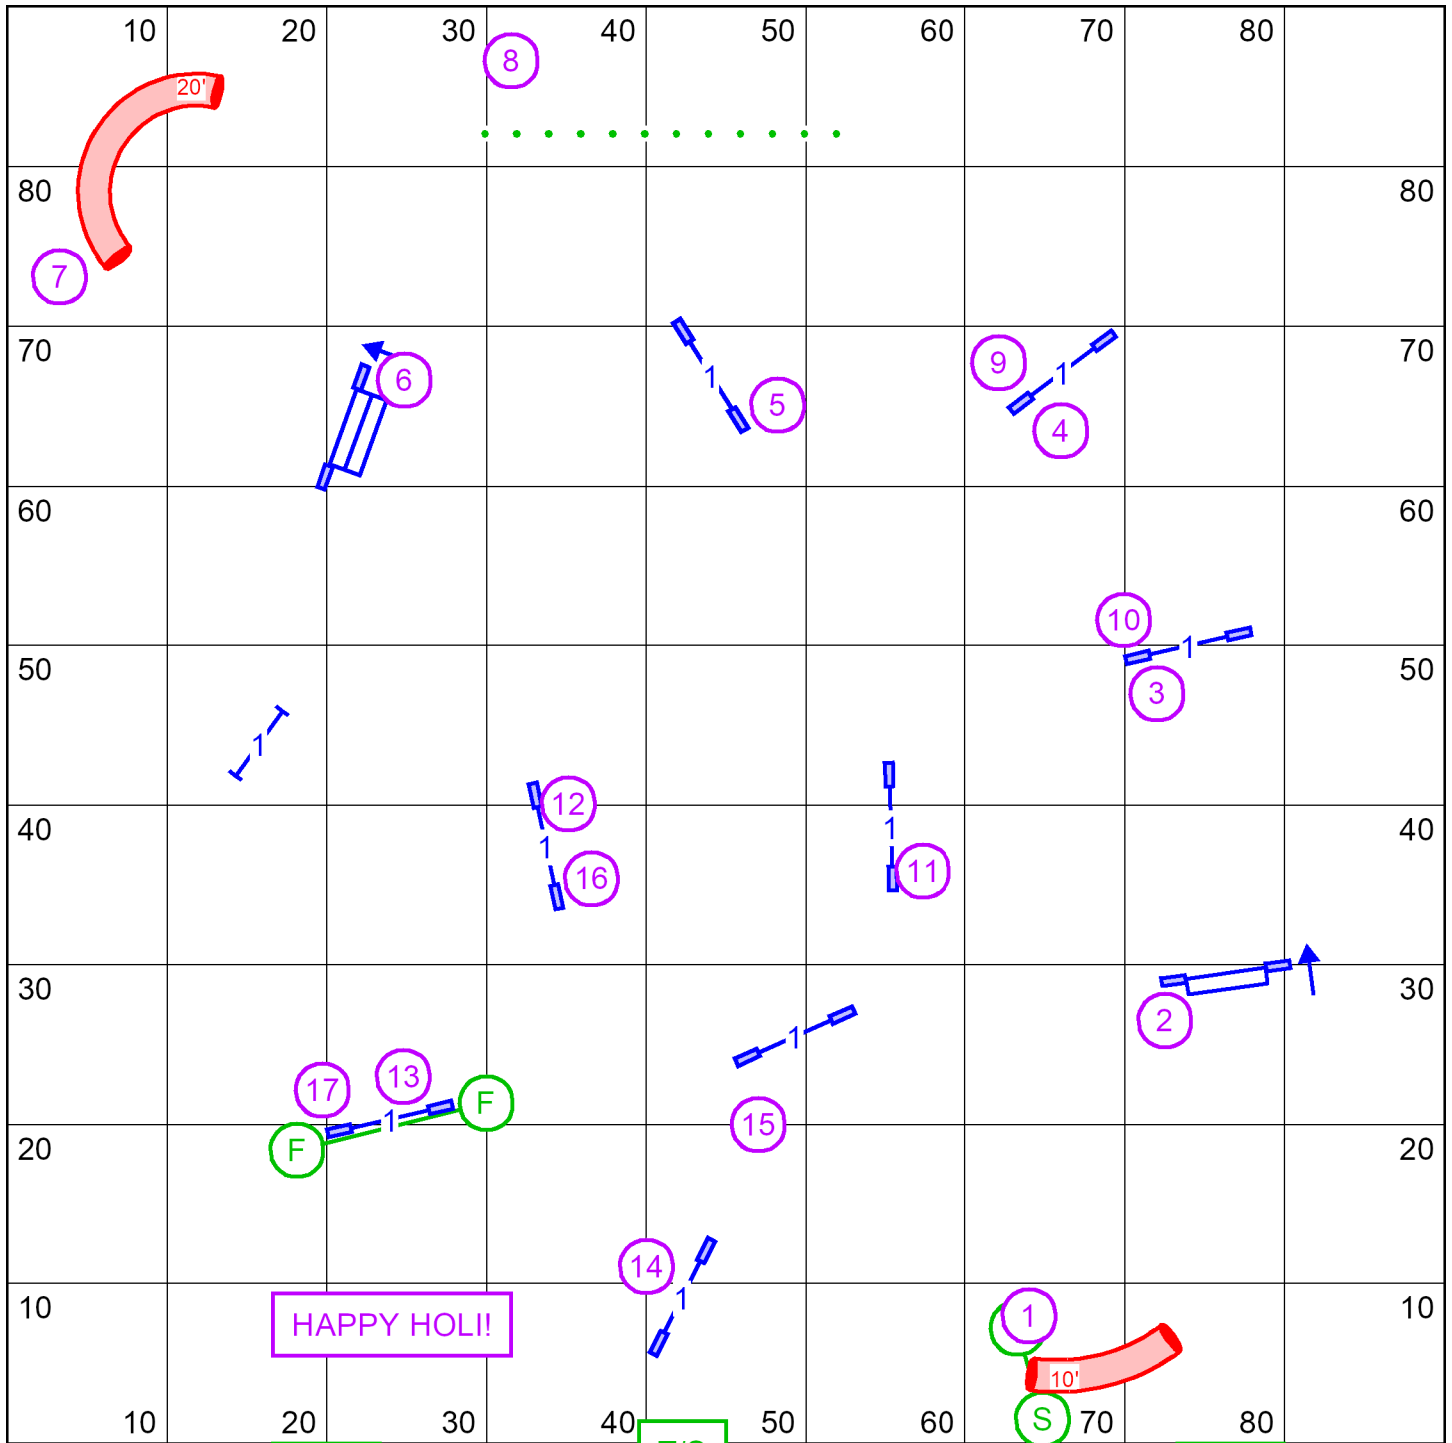

Gate

—— (60) Ex/M :3 - 5 - 6
—— (55) Open: 3 - 5
- - - (50) Novice: 3 - 5 or 5 - 6, in flow

Gate

Gate Teamwork Agility Club of Central Massachusetts Gate

Walpole, MA
 Saturday, March 15, 2025
Excellent/Master Standard
 Erin Schaefer
 90' X 90' Indoors on turf

Gate

T/S

Gate

Teamwork Agility Club of Central Massachusetts
 Walpole, MA
 Saturday, March 15, 2025
Novice Standard
 Erin Schaefer
 90' X 90' Indoors on turf

Gate T/S Gate

Teamwork Agility Club of Central Massachusetts
 Walpole, MA
 Saturday, March 15, 2025
Open JWW
 Erin Schaefer
 90' X 90' Indoors on turf