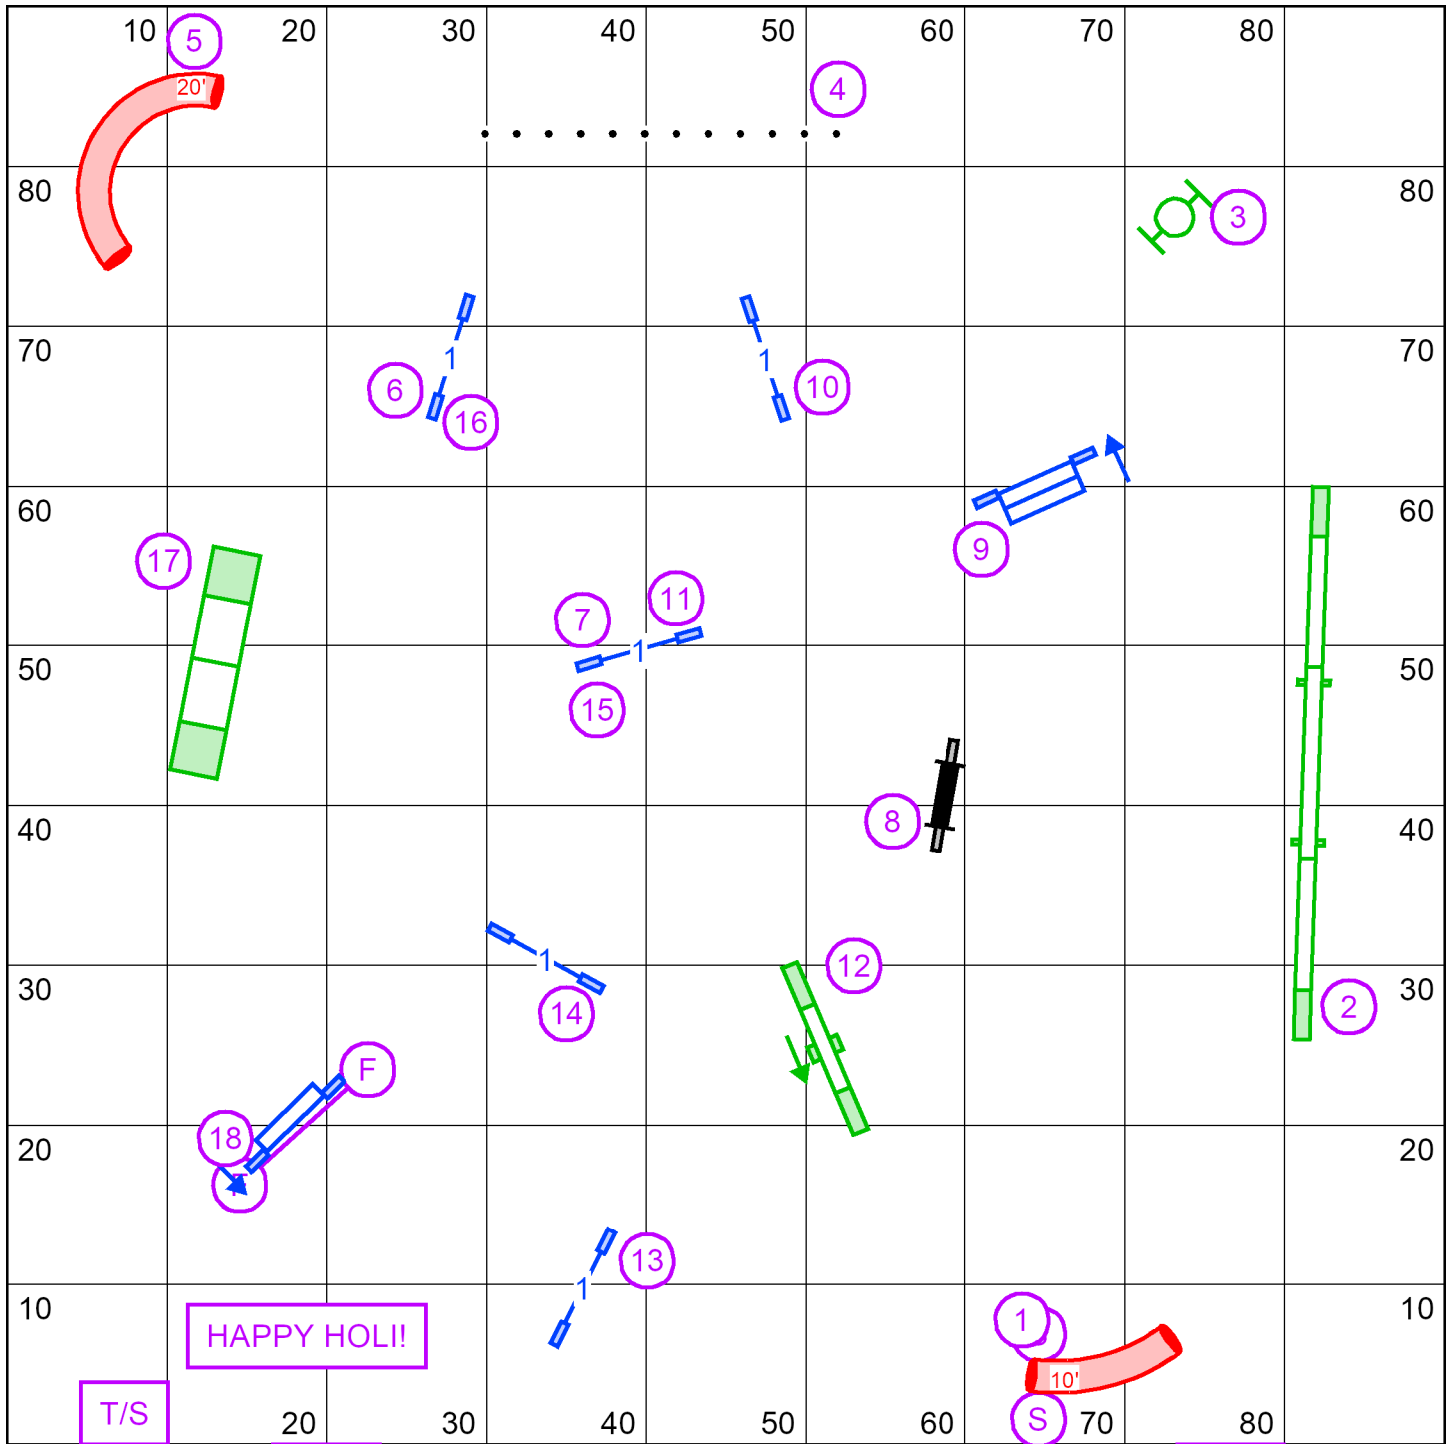

Teamwork Agility Club of Central Massachusetts
 Walpole, MA
 Saturday, March 15, 2025
Combined FAST
 Erin Schaefer
 90' X 90' Indoors on turf

4" - 41 sec
 8 - 12P" - 38 sec
 12", 16", 16P, 20P" - 35 sec
 20", 24" - 32 sec

Gate

—— (60) Ex/M :3 - 5 - 6
—— (55) Open: 3 - 5
- - - (50) Novice: 3 - 5 or 5 - 6, in flow

Gate

Gate Teamwork Agility Club of Central Massachusetts Gate

Walpole, MA
 Saturday, March 15, 2025
Excellent/Master Standard
 Erin Schaefer
 90' X 90' Indoors on turf