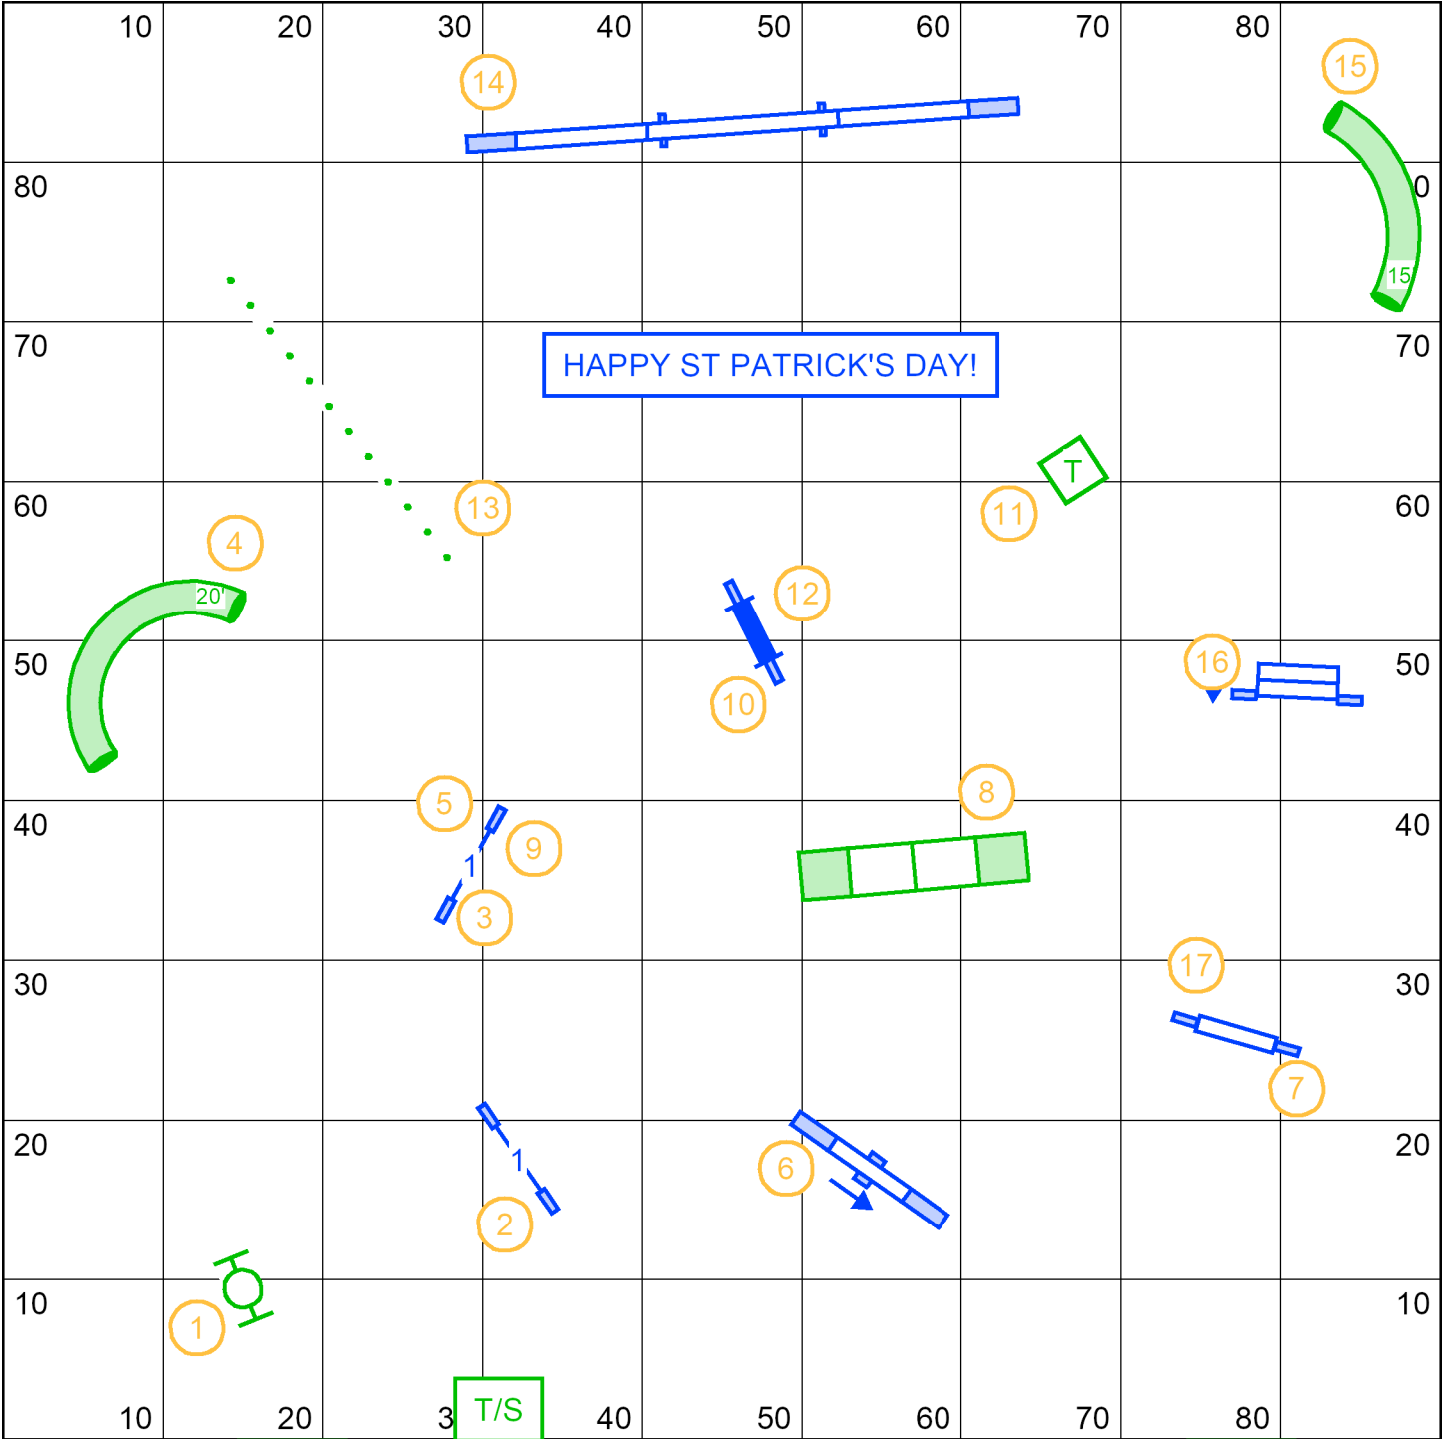

Teamwork Agility Club of Massachusetts
Walpole, MA
Sunday, March 16, 2025
Time 2 Beat
Erin Schaefer
90' X 90' Indoors on turf

Gate

Teamwork Agility Club of Central Massachusetts
Walpole, MA

Gate

Next dog in
13 JUMP

Sunday, March 16, 2025

Excellent/Master Standard

Erin Schaefer

90' X 90' Indoors on turf

Gate

Teamwork Agility Club of Central Massachusetts
Walpole, MA

Sunday, March 16, 2025

Open Standard