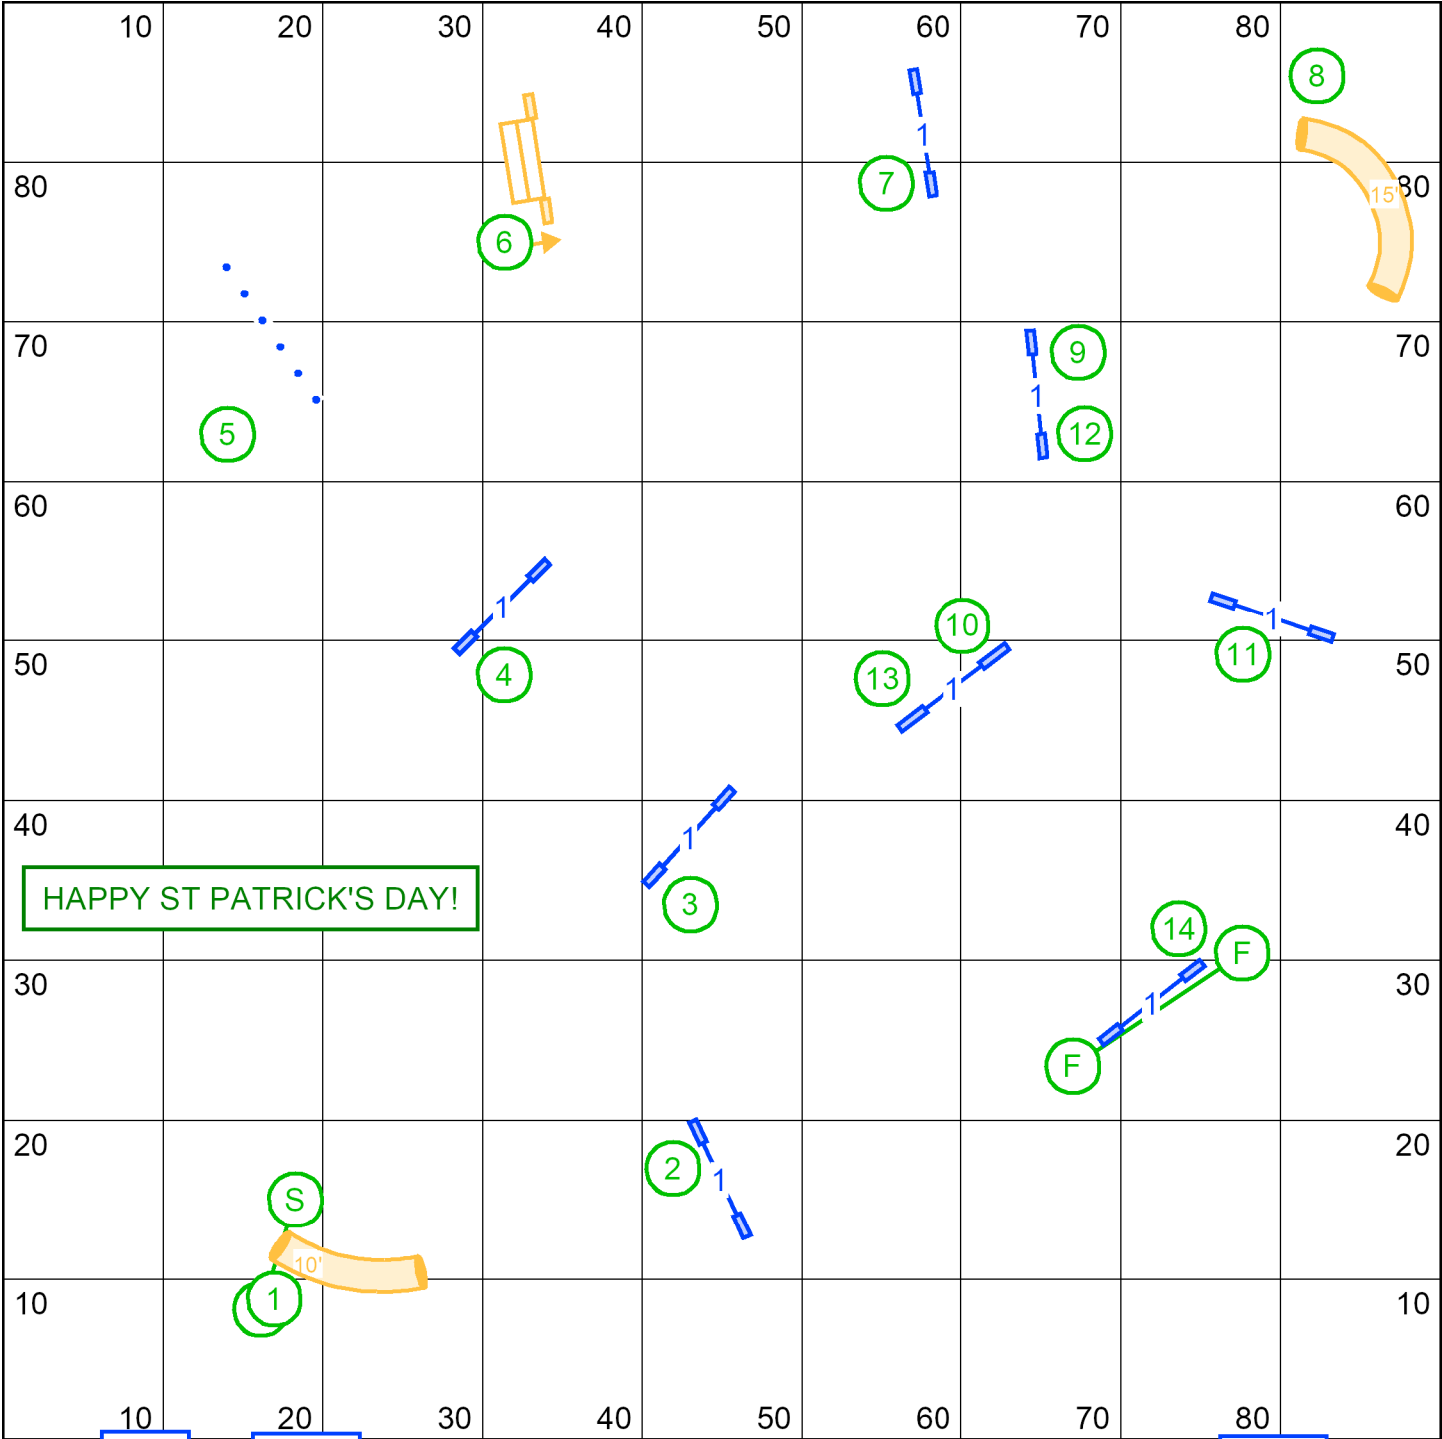

Gate Teamwork Agility Club of Central Massachusetts Walpole, MA Gate

Sunday, March 16, 2025

Open JWW

Erin Schaefer

90' X 90' Indoors on turf

Next dog in
12 Weaves

HAPPY ST PATRICK'S DAY!

T/S

Gate

Gate

Teamwork Agility Club of Central Massachusetts
 Walpole, MA
 Sunday, March 16, 2025
Novice JWW
 Erin Schaefer
 90' X 90' Indoors on turf

Next dog in
 # 6 TRIPLE JUMP

T/S

Gate

Gate

Next dog in
10 JUMP