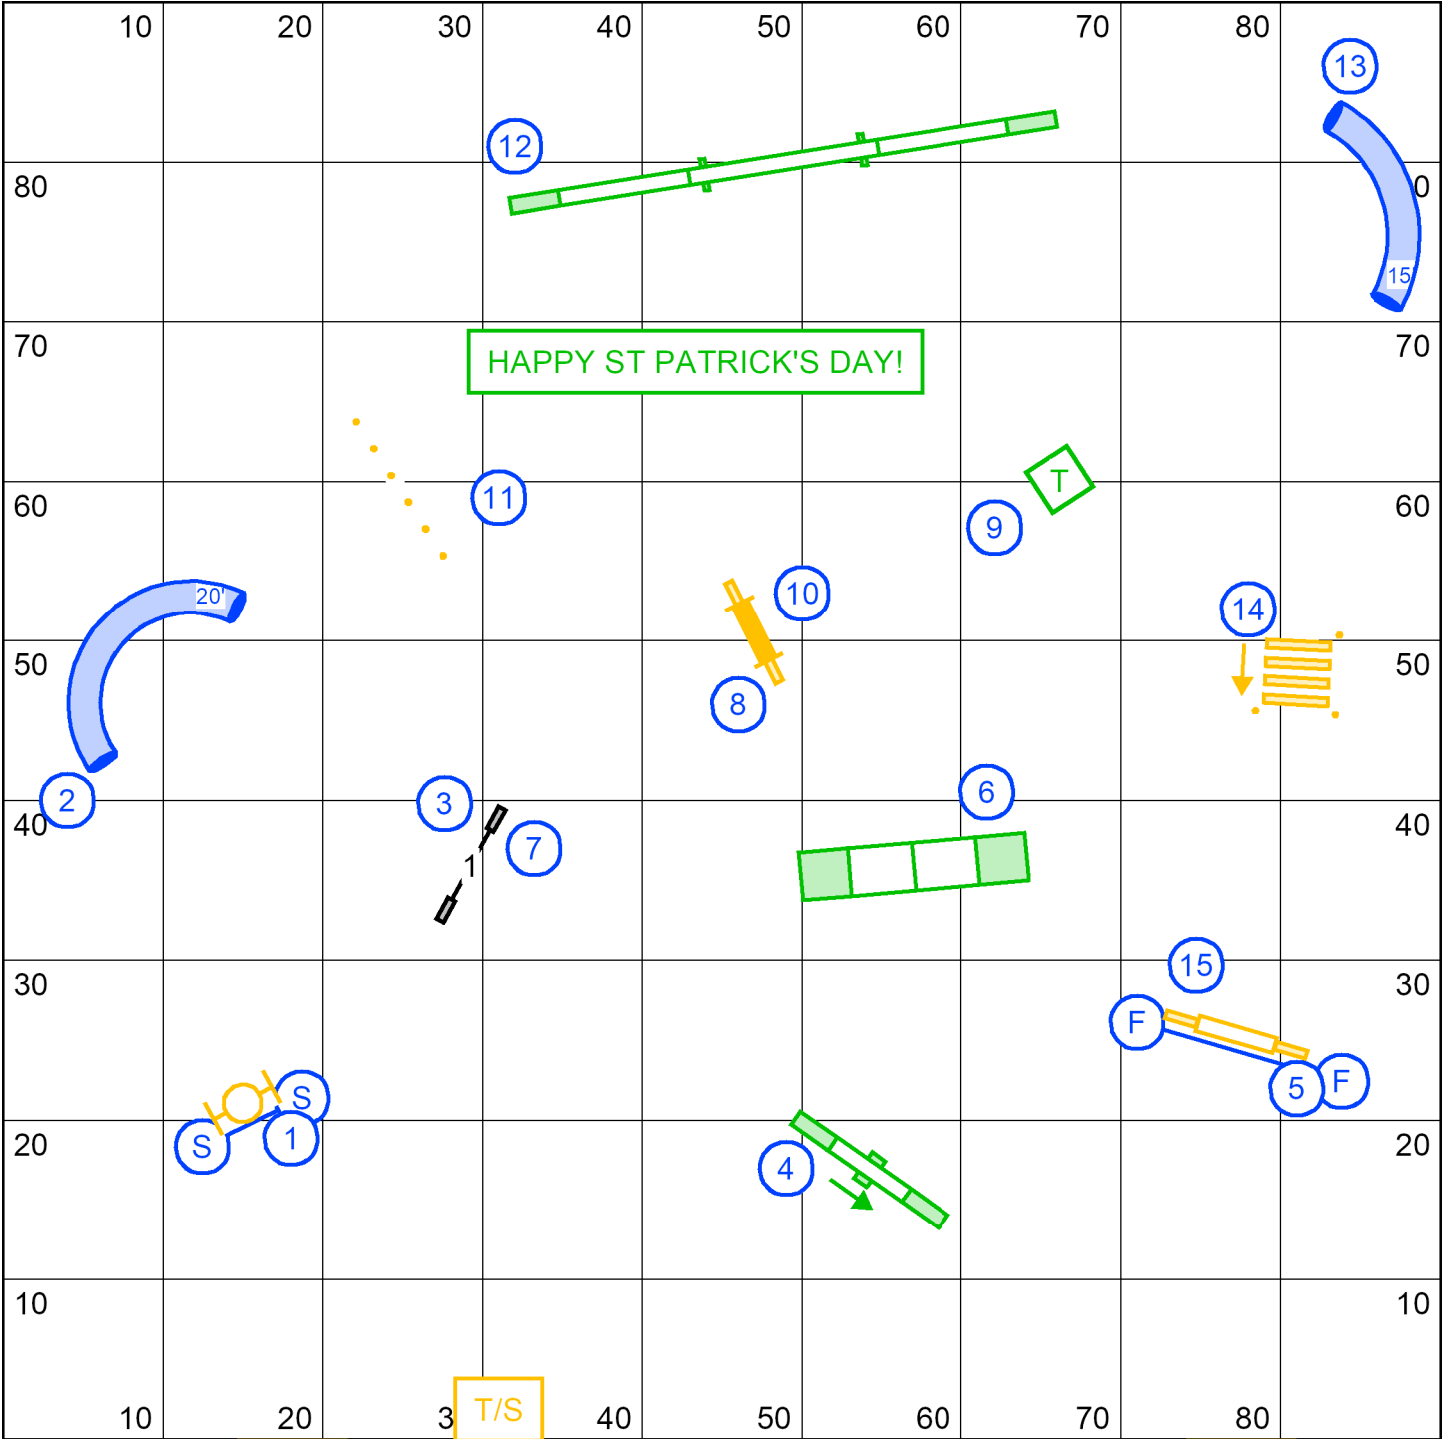

Sunday, March 16, 2025

Excellent/Master Standard

Erin Schaefer

90' X 90' Indoors on turf

Gate

Teamwork Agility Club of Central Massachusetts
Walpole, MA

Sunday, March 16, 2025

Open Standard

Erin Schaefer

90' X 90' Indoors on turf

Gate

Next dog in
11 TABLE

Gate

Teamwork Agility Club of Central Massachusetts
Walpole, MA

Gate

Next dog in
9 TABLE