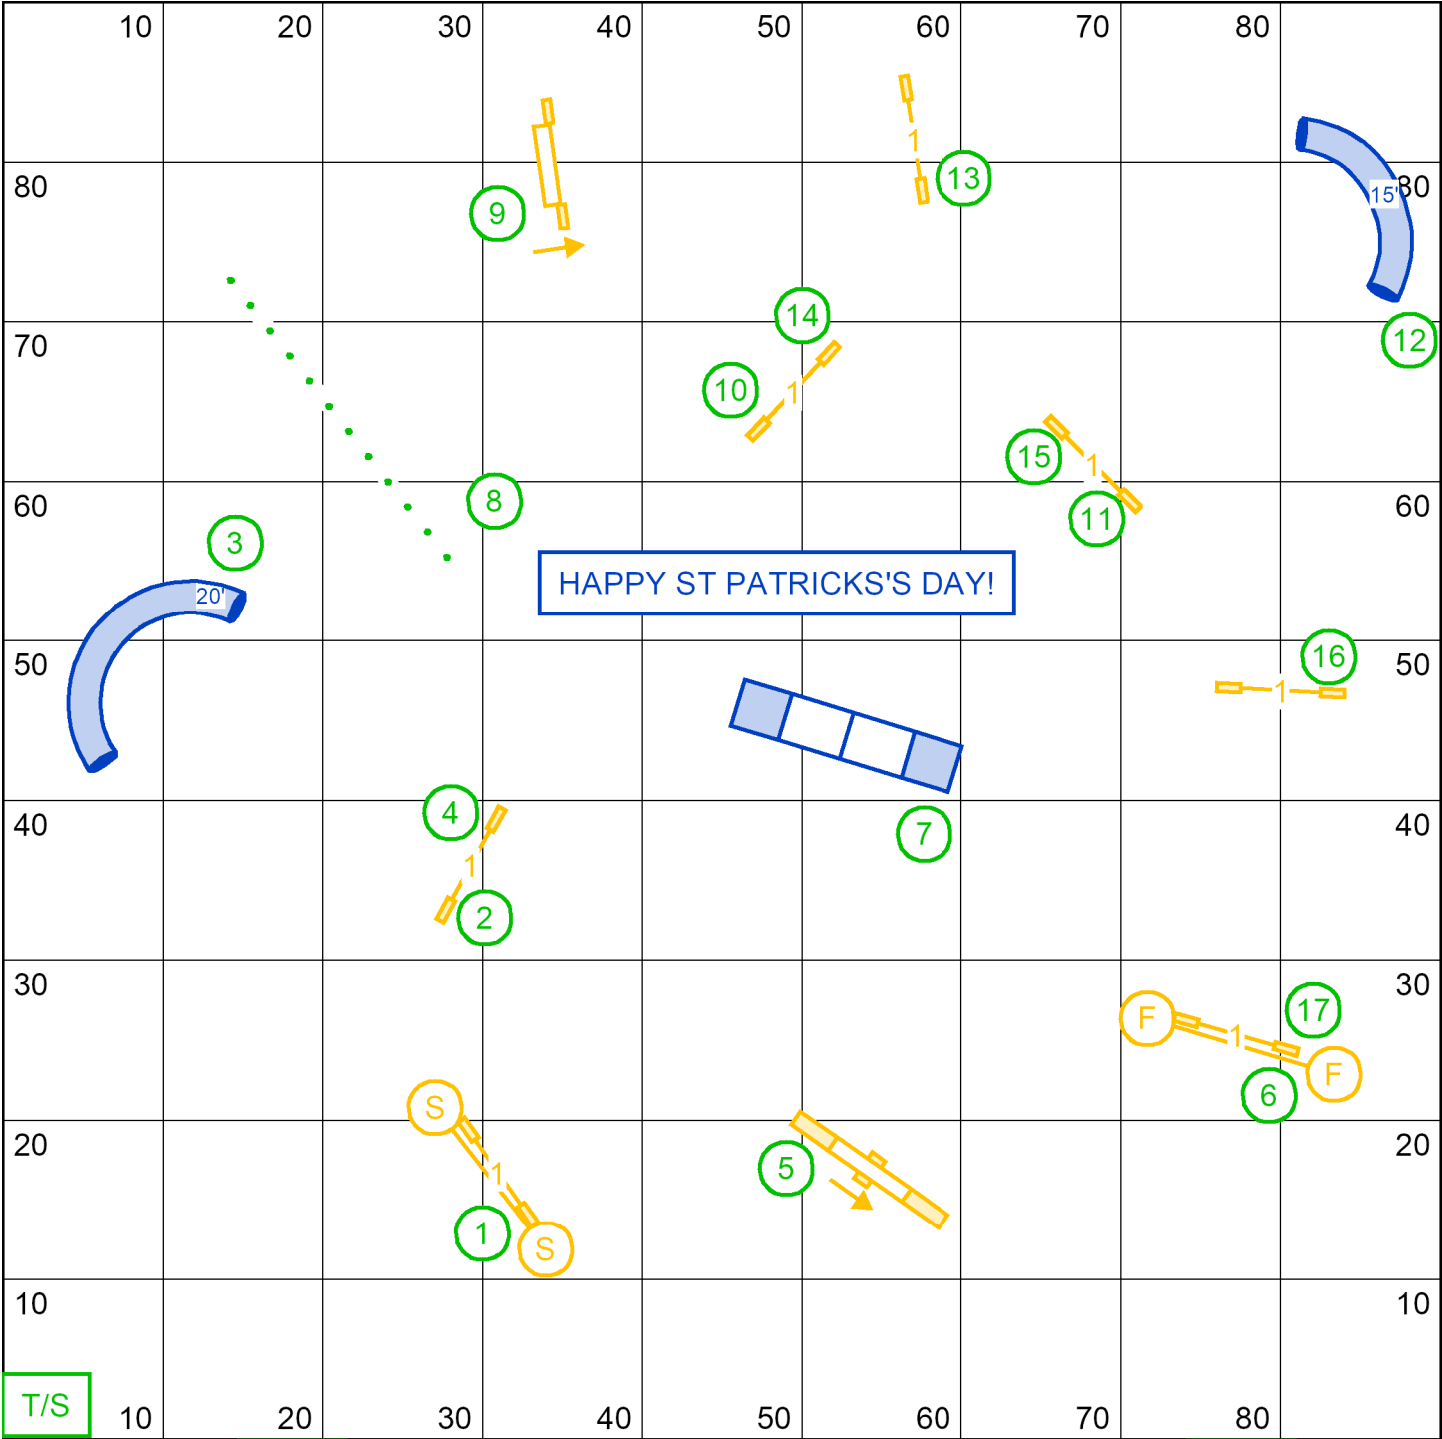

Gate

Teamwork Agility Club of Central Massachusetts
Walpole, MA

Sunday, March 16, 2025

Excellent/Master JWW

Erin Schaefer

90' X 90' Indoors on turf

Next dog in
17 JUMP

Gate

Gate Teamwork Agility Club of Central Massachusetts Walpole, MA Gate

Sunday, March 16, 2025

Open JWW

Erin Schaefer

90' X 90' Indoors on turf

Next dog in
12 Weaves

HAPPY ST PATRICK'S DAY!

T/S

Gate

Gate

Teamwork Agility Club of Central Massachusetts
 Walpole, MA
 Sunday, March 16, 2025
Novice JWW
 Erin Schaefer
 90' X 90' Indoors on turf

Next dog in
 # 6 TRIPLE JUMP

T/S

Gate

Gate

Next dog in
10 JUMP