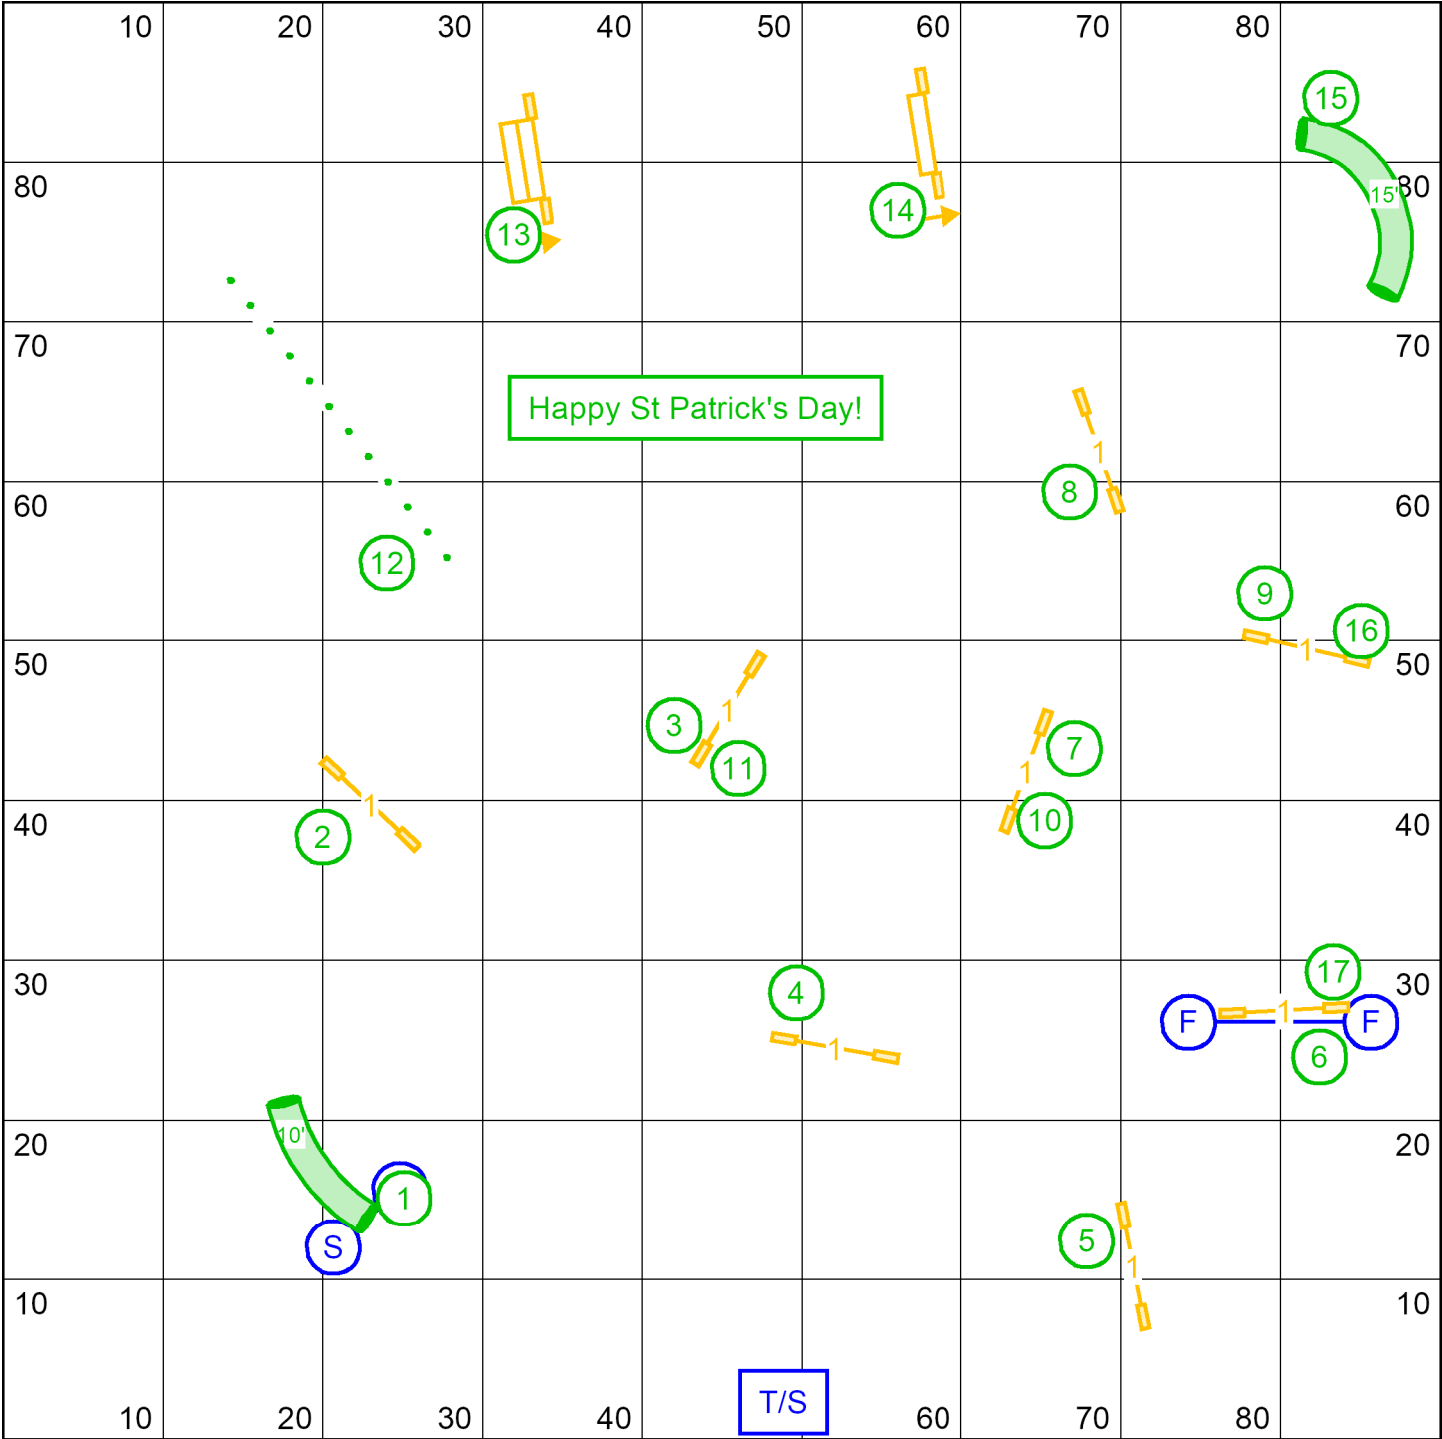

Gate

Teamwork Agility Club of Central Massachusetts
Walpole, MA

Sunday, March 16, 2025

Excellent/Master JWW

Erin Schaefer

90' X 90' Indoors on turf

Next dog in
17 JUMP

Gate

Gate Teamwork Agility Club of Central Massachusetts Walpole, MA Gate

Sunday, March 16, 2025

Open JWW

Erin Schaefer

90' X 90' Indoors on turf

Next dog in
12 Weaves

HAPPY ST PATRICK'S DAY!

T/S