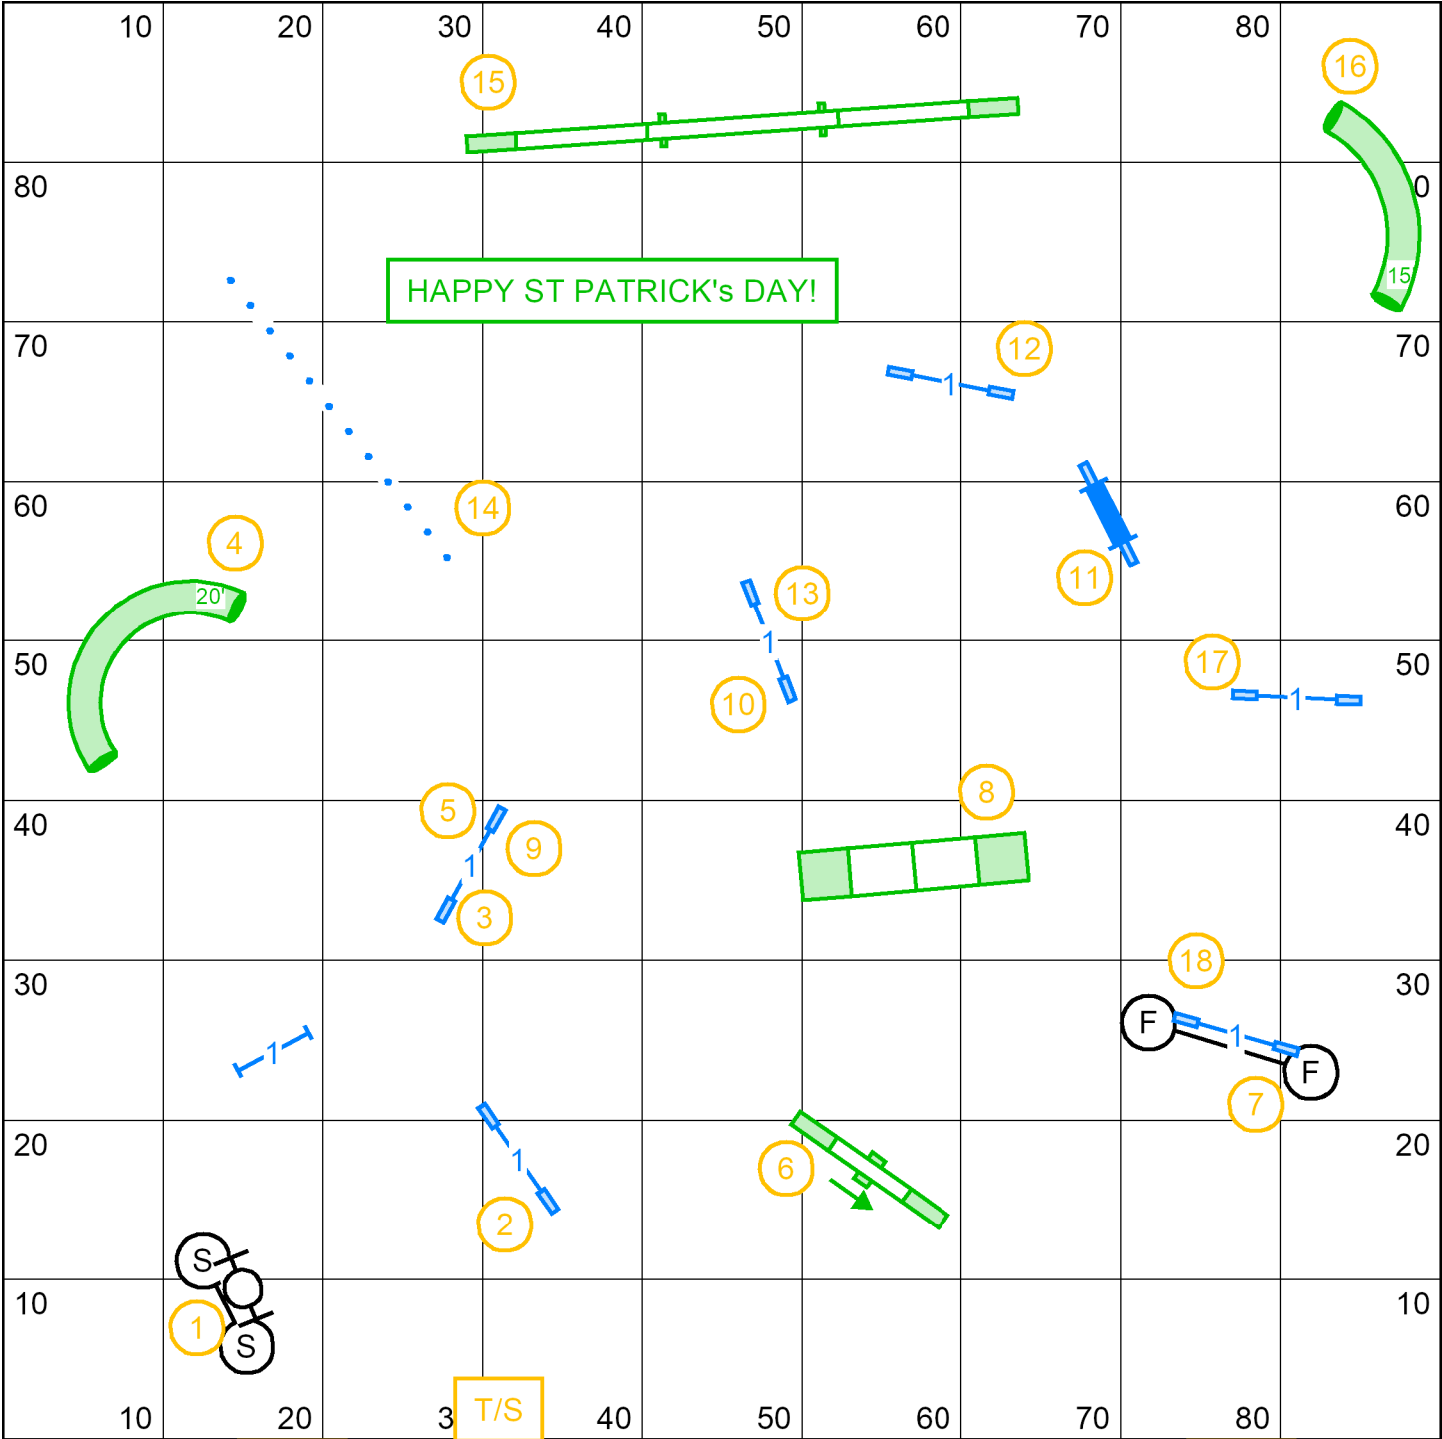

Gate

Teamwork Agility Club of Central Massachusetts
Walpole, MA

Gate

Next dog in
13 JUMP

Sunday, March 16, 2025

Excellent/Master Standard

Erin Schaefer

90' X 90' Indoors on turf