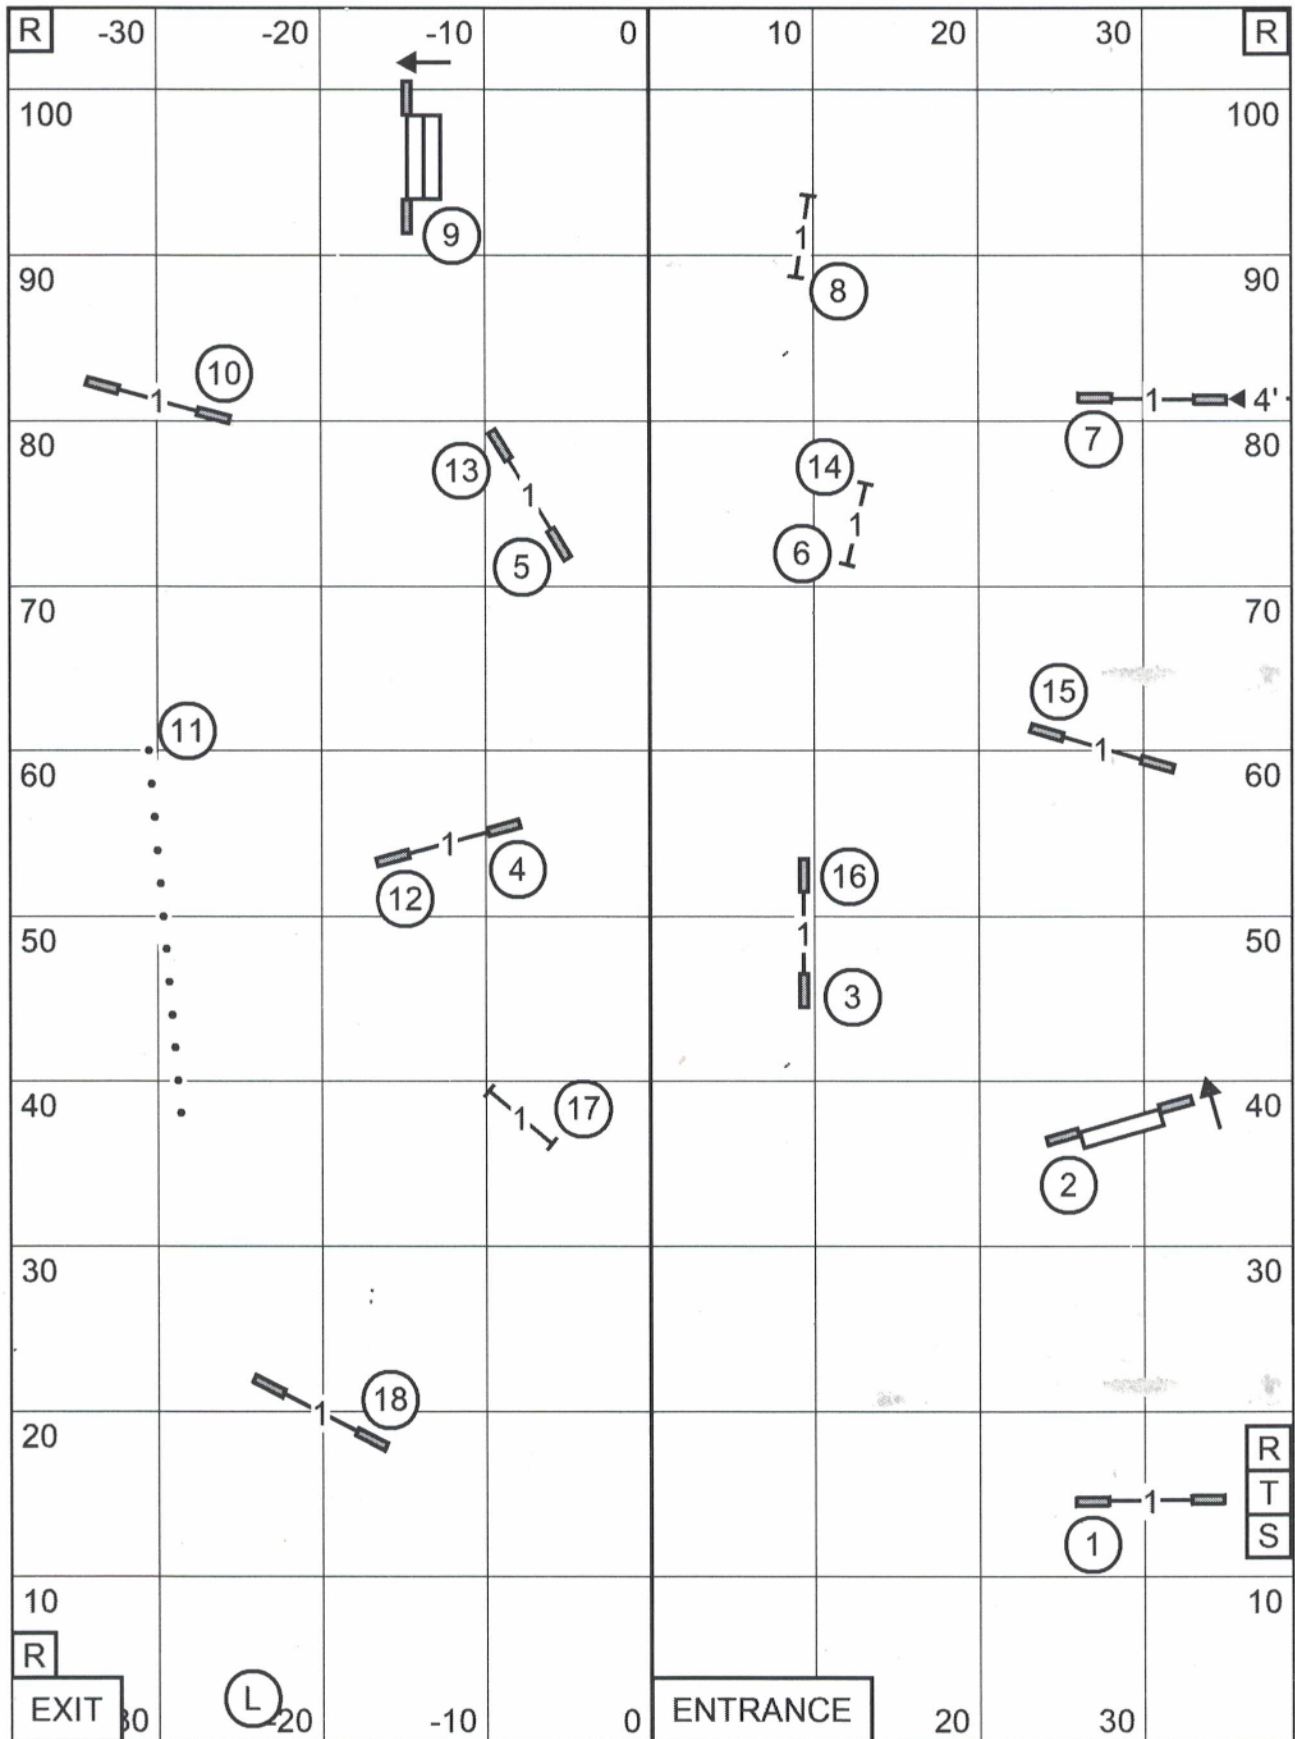

COLONIAL SHETLAND SHEEPDOG CLUB
 PREMIER STANDARD
 March 28, 2025
 Judge - Karen Wlodarski

COLONIAL SHETLAND SHEEPDOG CLUB
 MASTER / EXCELLENT JWW
 March 28, 2025
 Judge - Karen Wlodarski