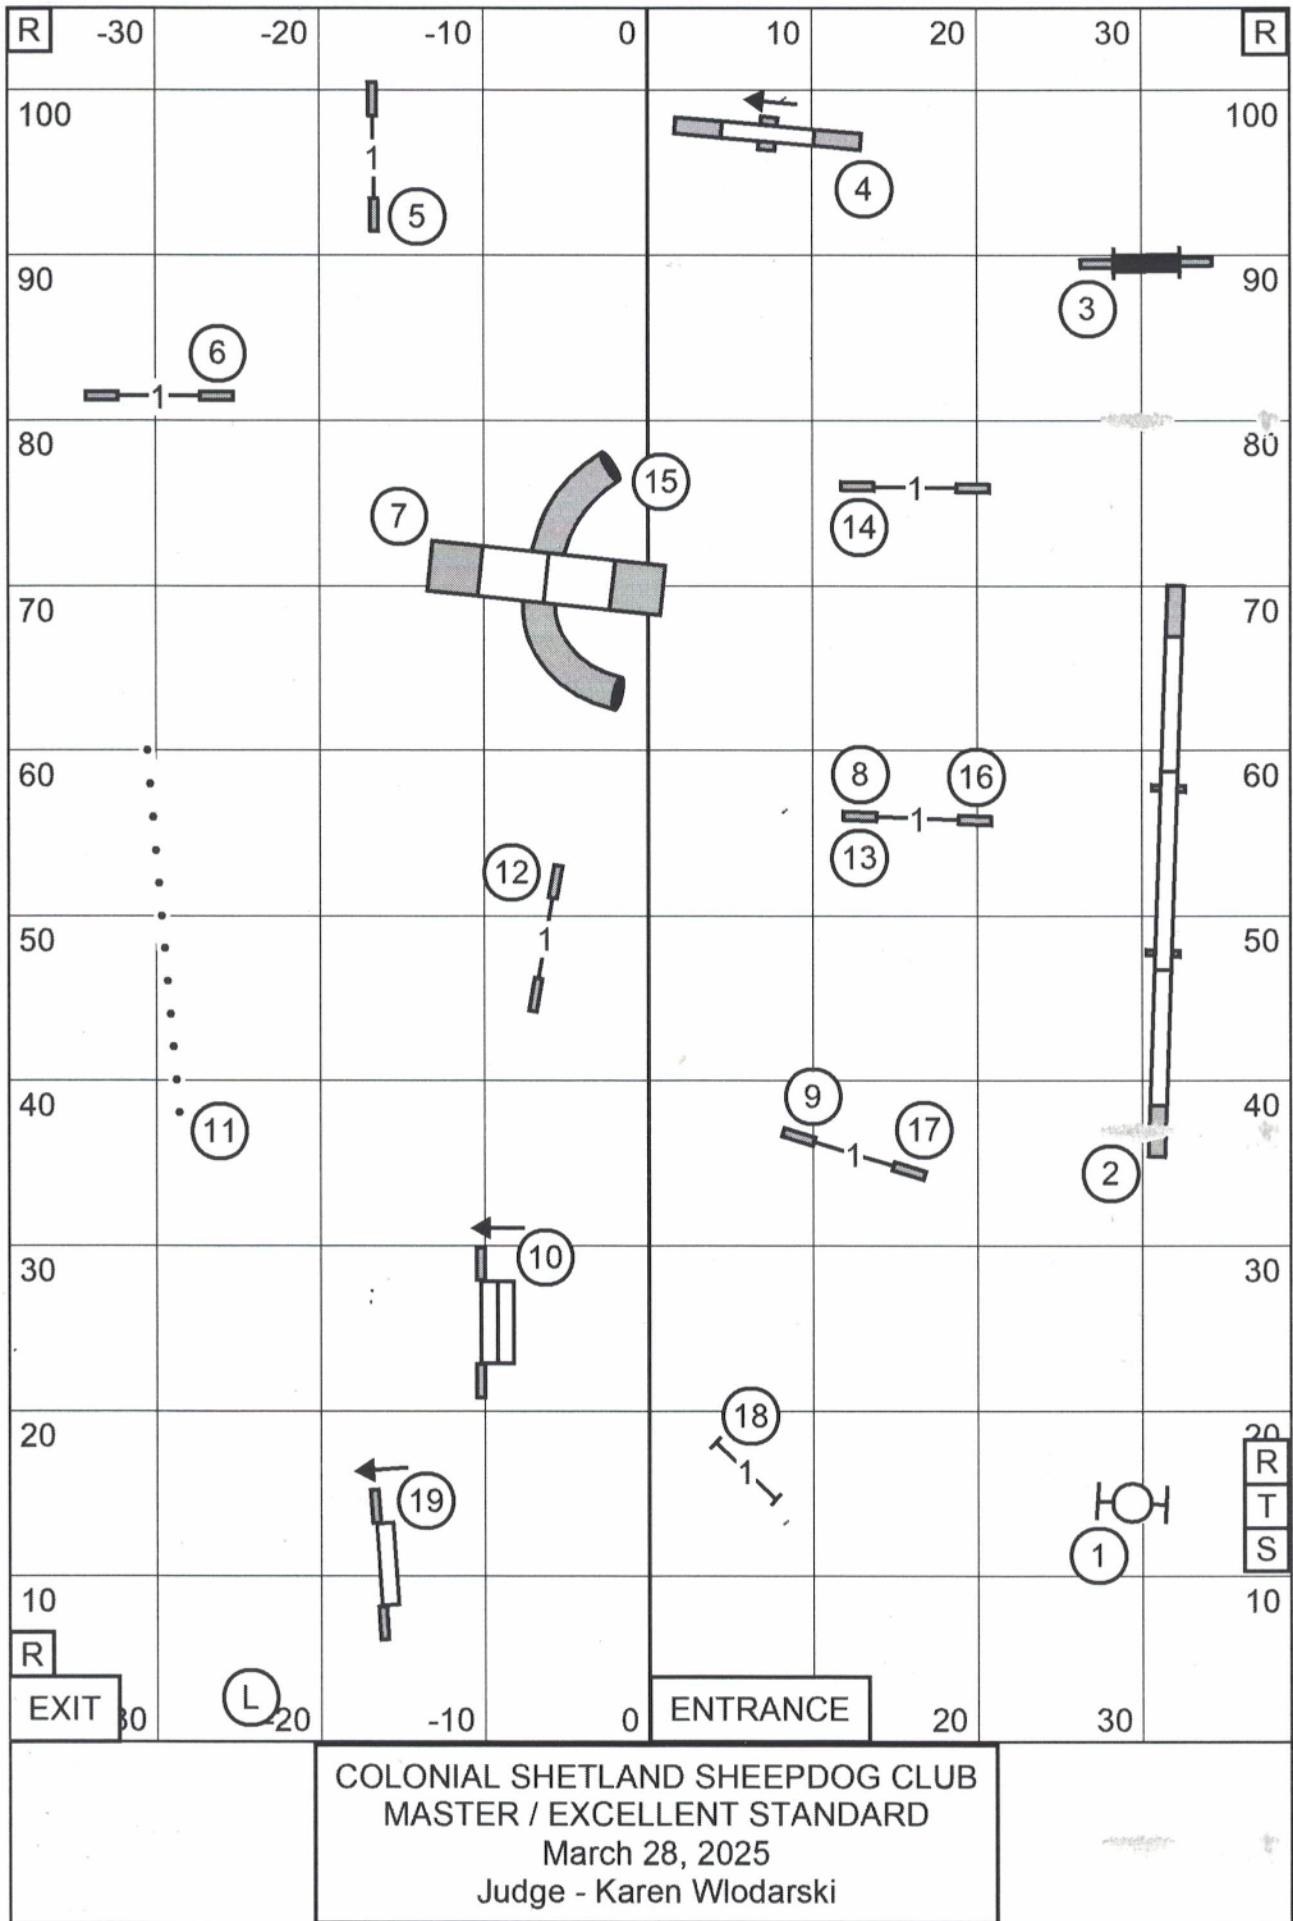

COLONIAL SHETLAND SHEEPDOG CLUB
 PREMIER STANDARD
 March 28, 2025
 Judge - Karen Wlodarski

COLONIAL SHETLAND SHEEPDOG CLUB
 MASTER / EXCELLENT JWW
 March 28, 2025
 Judge - Karen Wlodarski