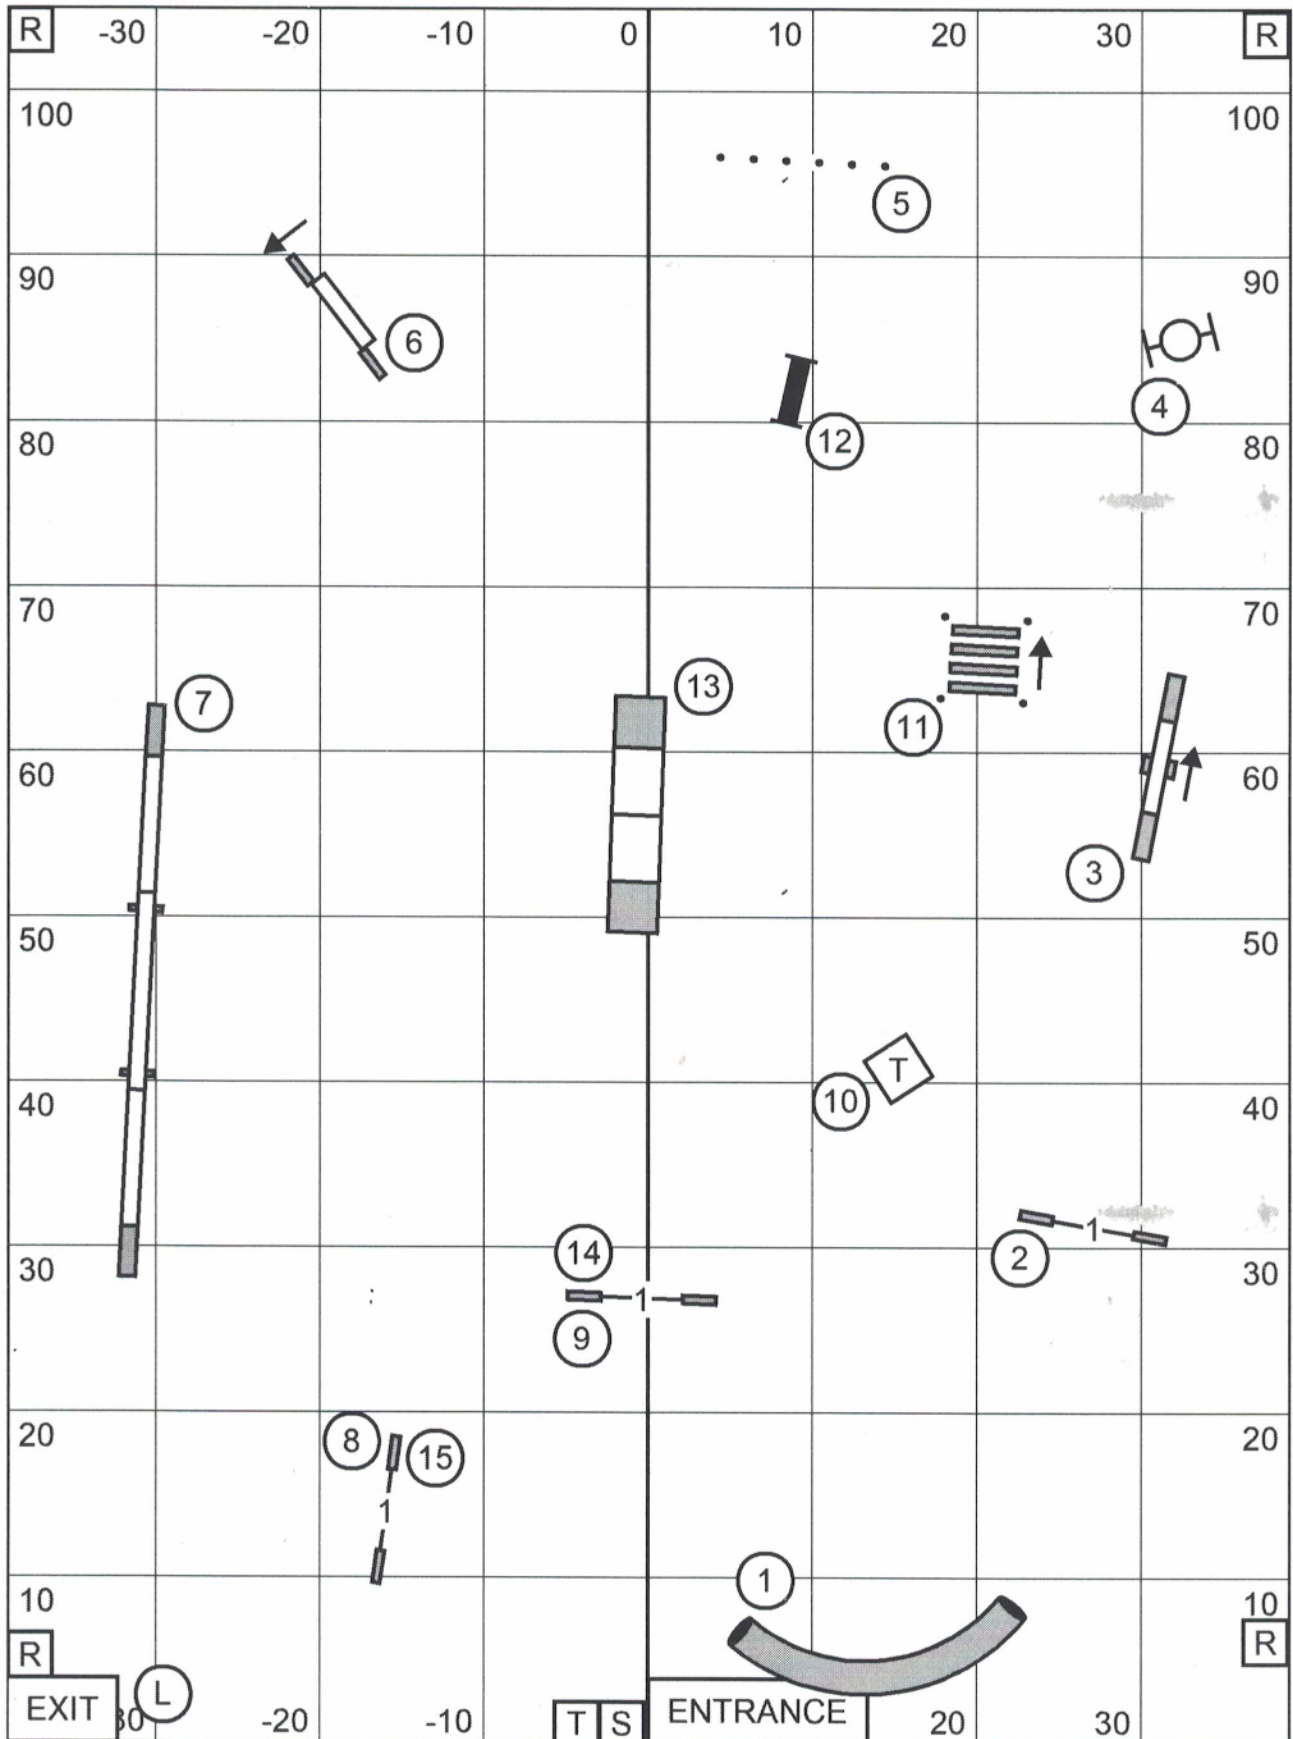

Send Bonus:  
 EXC / MAS (---) - 6-4A-5  
 OPEN (—) - 4-5 or 6-4A  
 NOVICE (-----) - 4-5 or 6-4A

COLONIAL SHETLAND SHEEPDOG CLUB  
 MASTER / EXCELLENT STANDARD  
 March 29, 2025  
 Judge - Karen Wlodarski