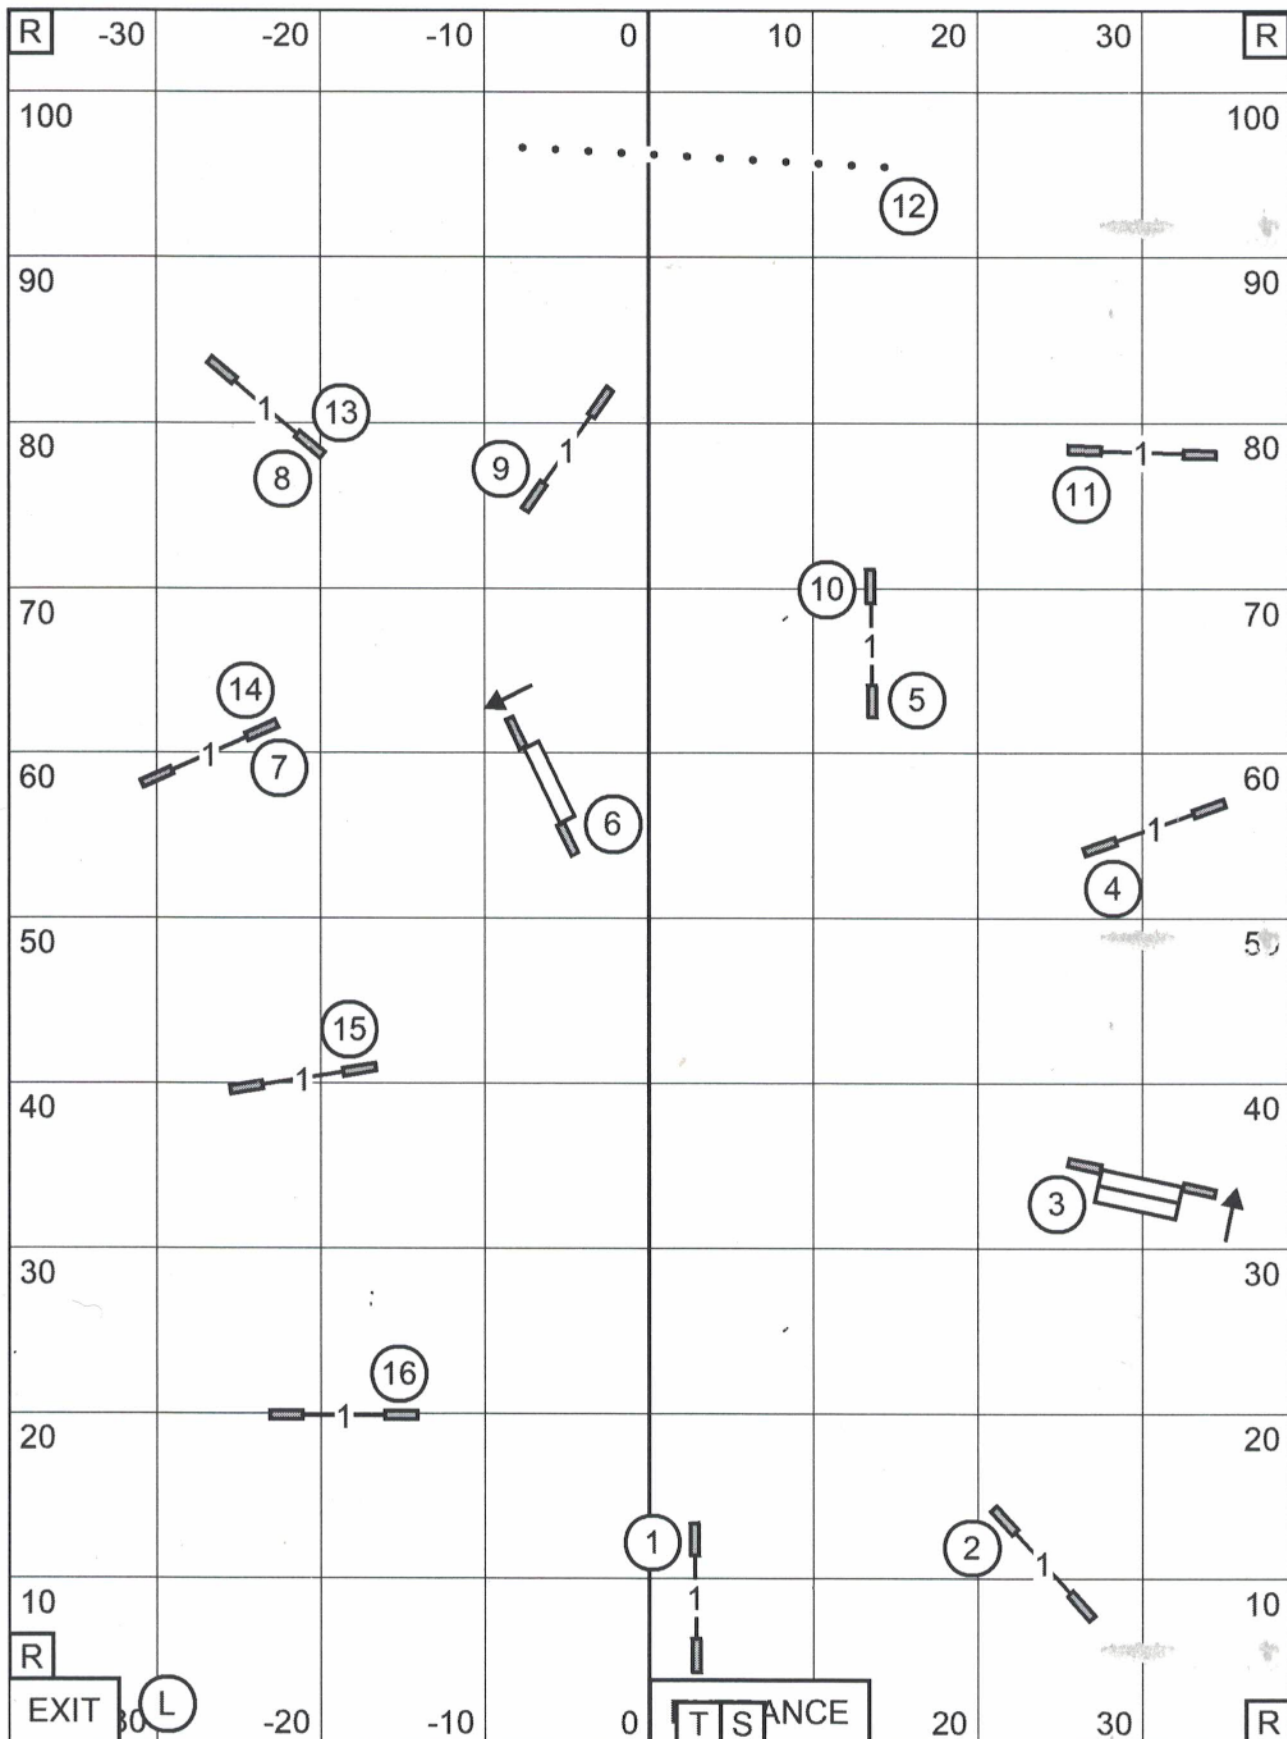

COLONIAL SHETLAND SHEEPDOG CLUB
OPEN JWW
March 29, 2025
Judge - Karen Wlodarski