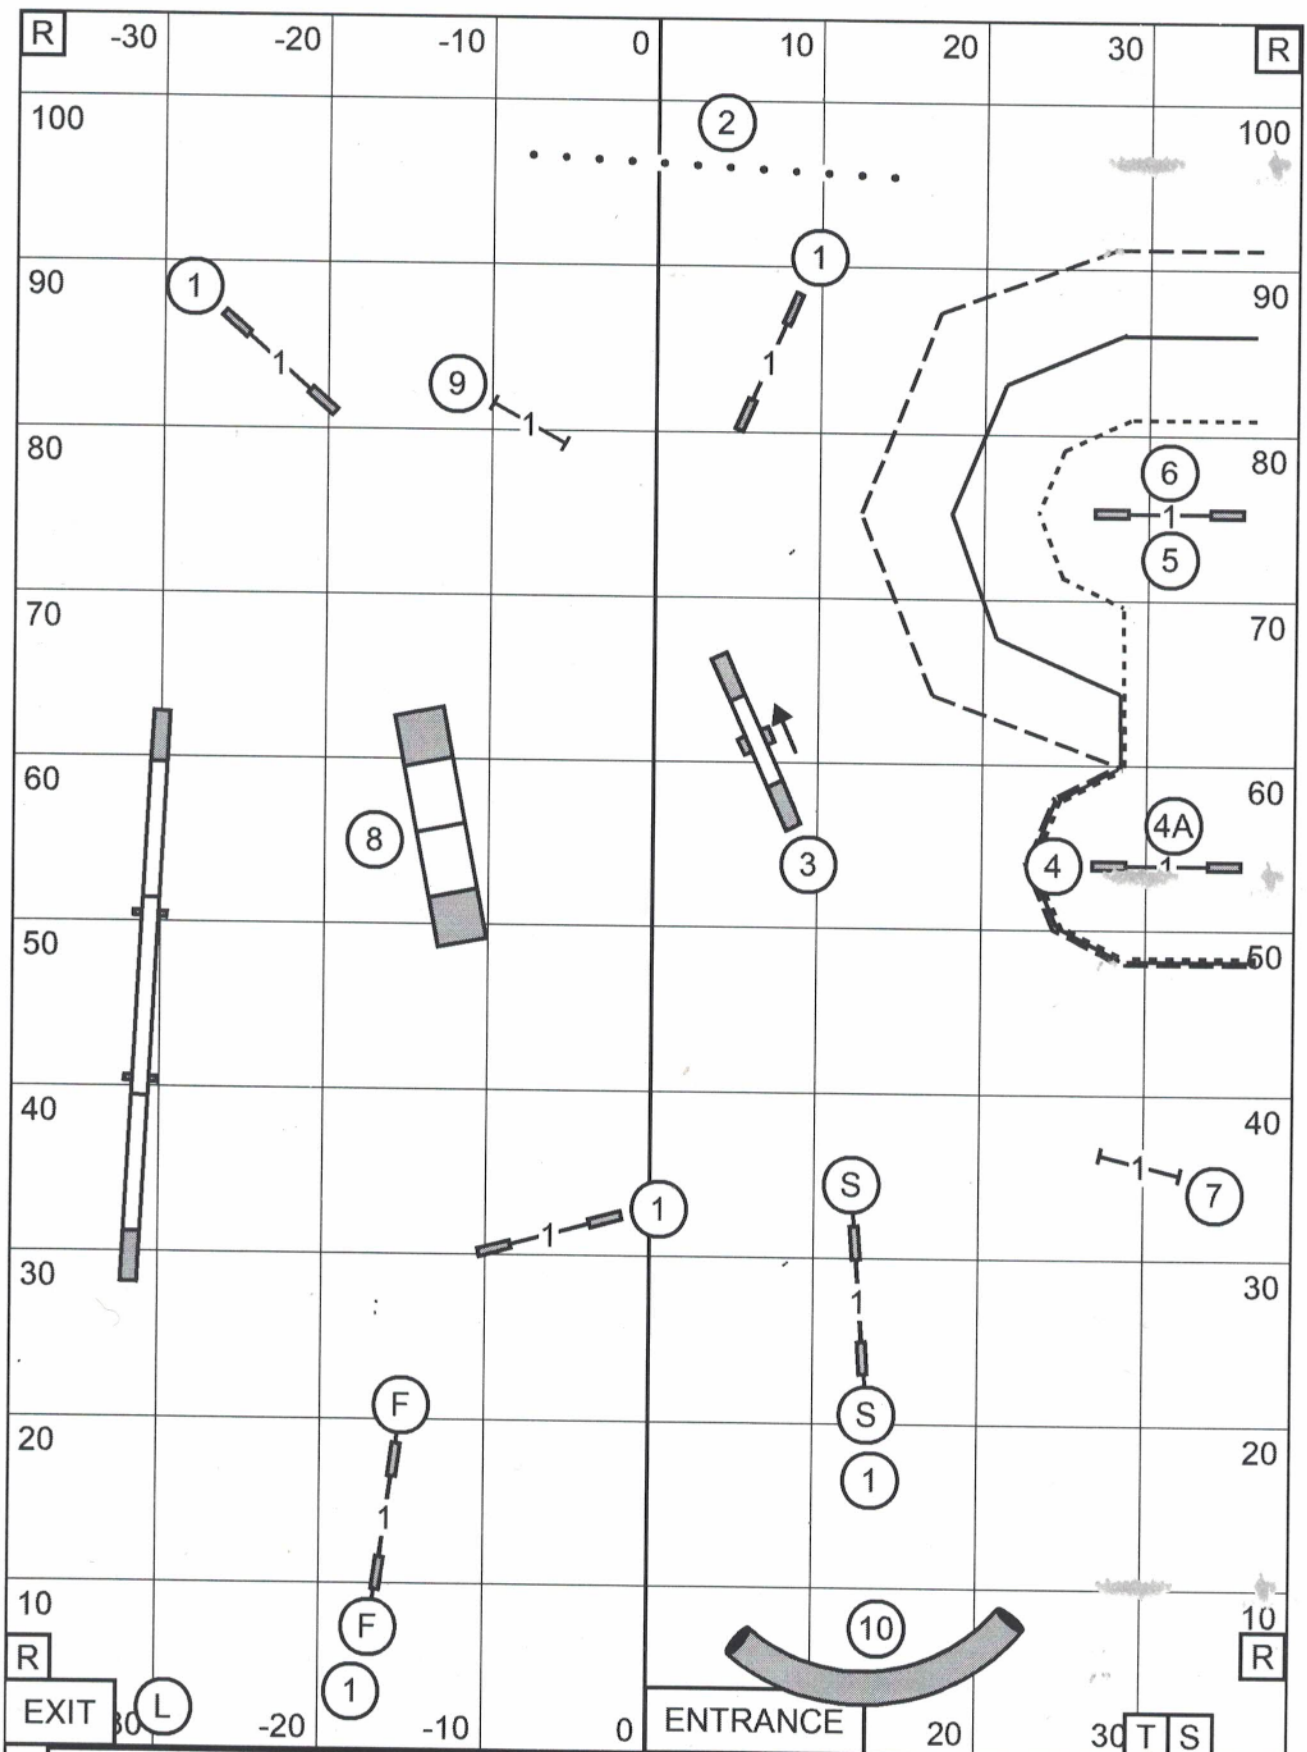

COLONIAL SHETLAND SHEEPDOG CLUB
F - A - S - T
March 29, 2025
Judge - Karen Wlodarski

Send Bonus:
EXC / MAS (---) - 6-4A-5
OPEN (—) - 4-5 or 6-4A
NOVICE (-----) - 4-5 or 6-4A