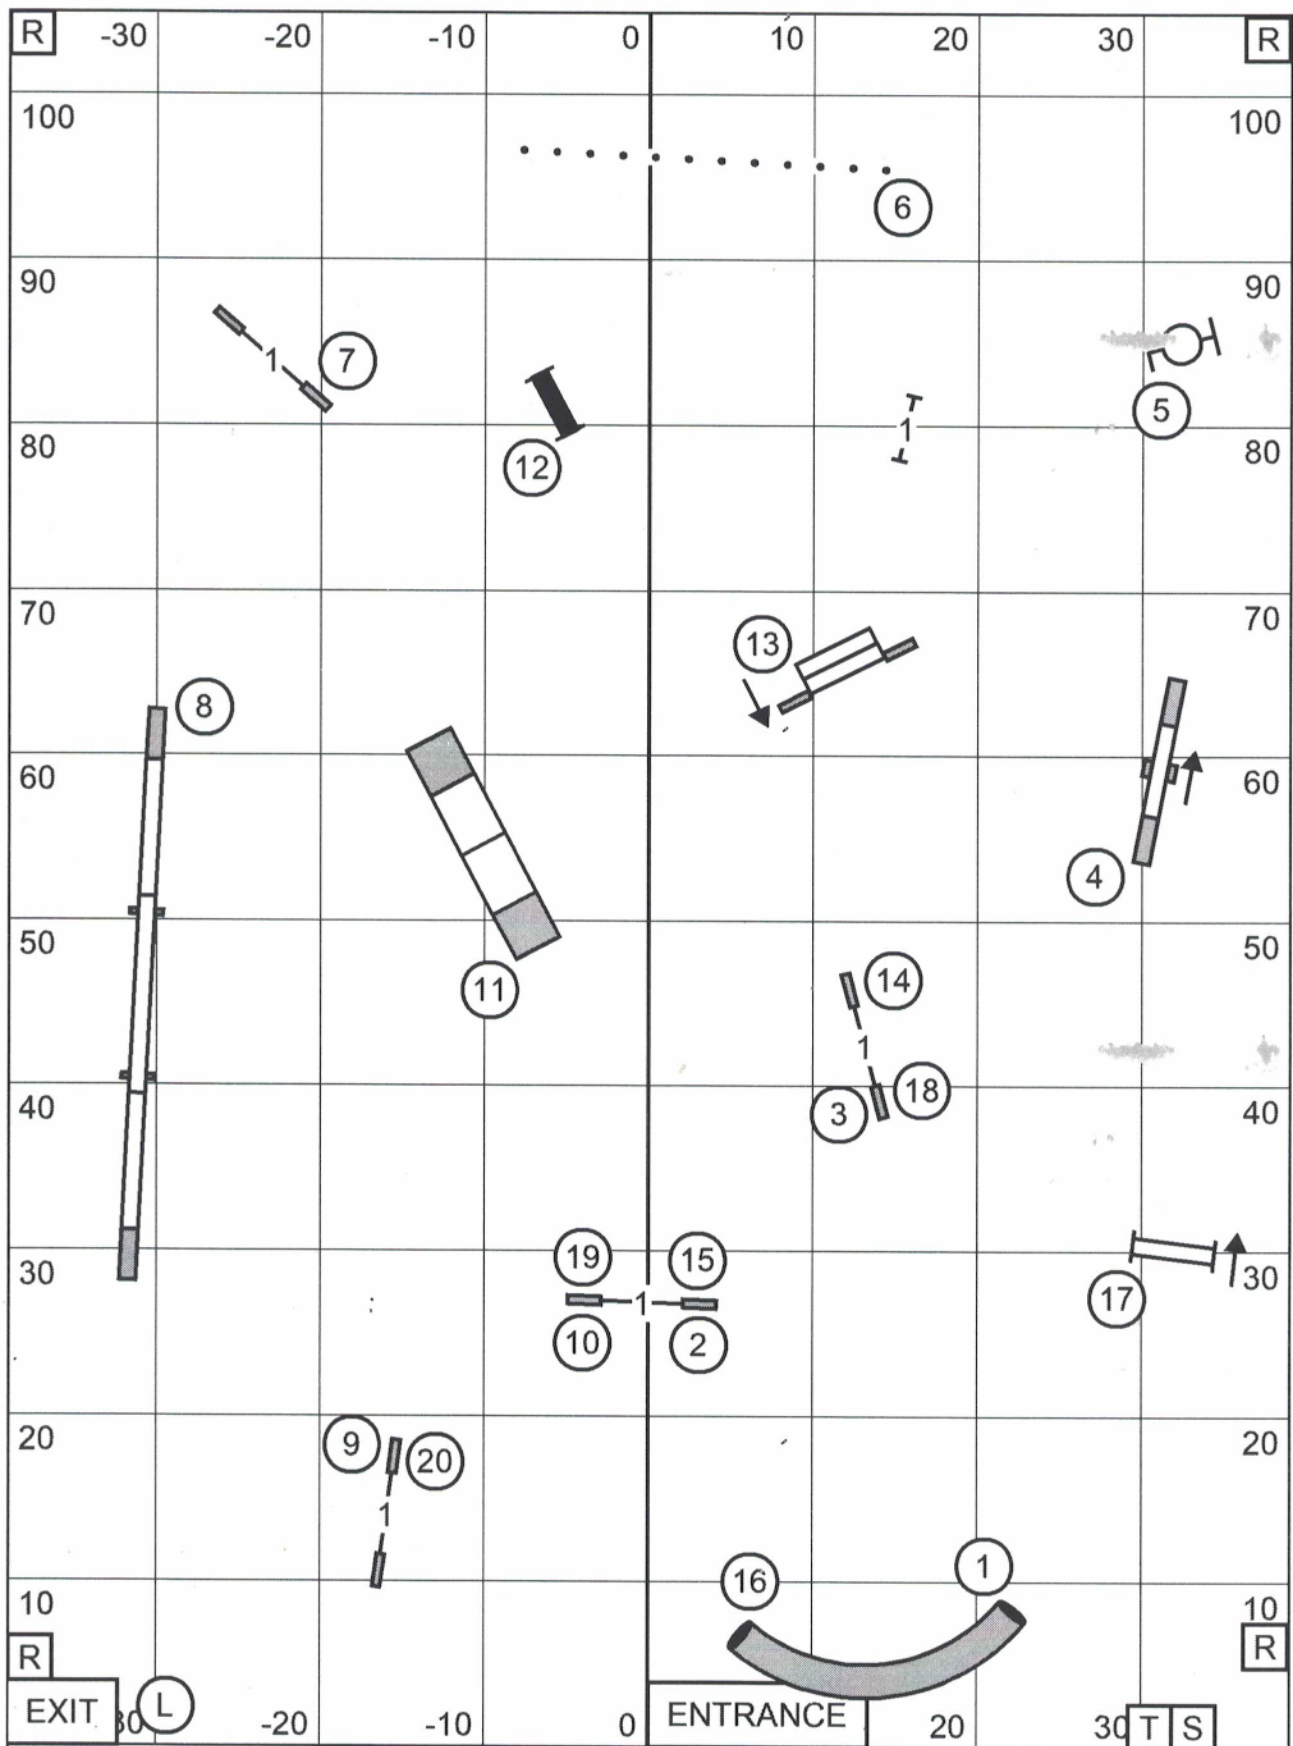

Send Bonus:  
 EXC / MAS (---) - 6-4A-5  
 OPEN (—) - 4-5 or 6-4A  
 NOVICE (-----) - 4-5 or 6-4A

COLONIAL SHETLAND SHEEPDOG CLUB  
 MASTER / EXCELLENT STANDARD  
 March 29, 2025  
 Judge - Karen Wlodarski