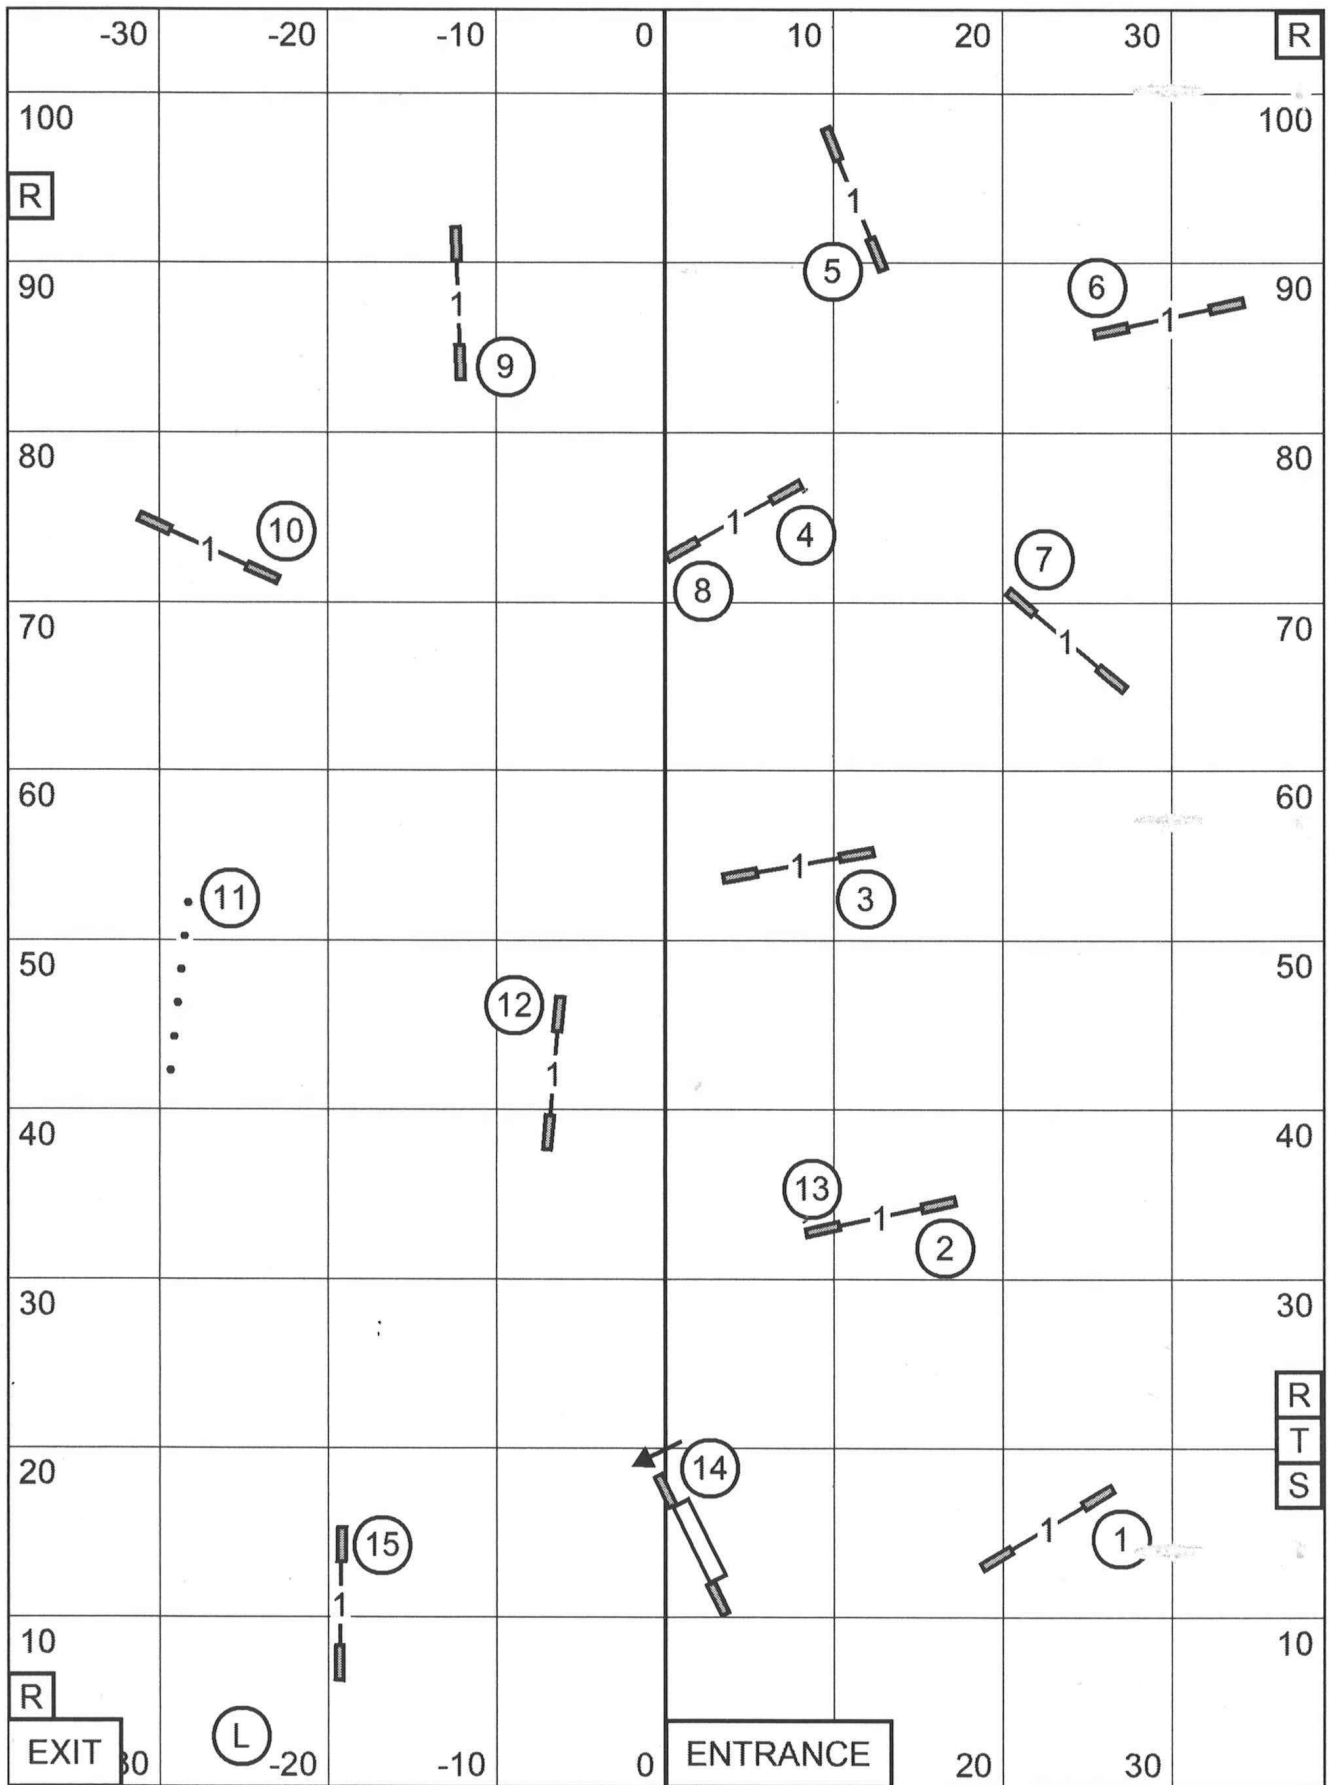

COLONIAL SHETLAND SHEEPDOG CLUB
NOVICE JWW
March 30, 2025
Judge - Karen Wlodarski