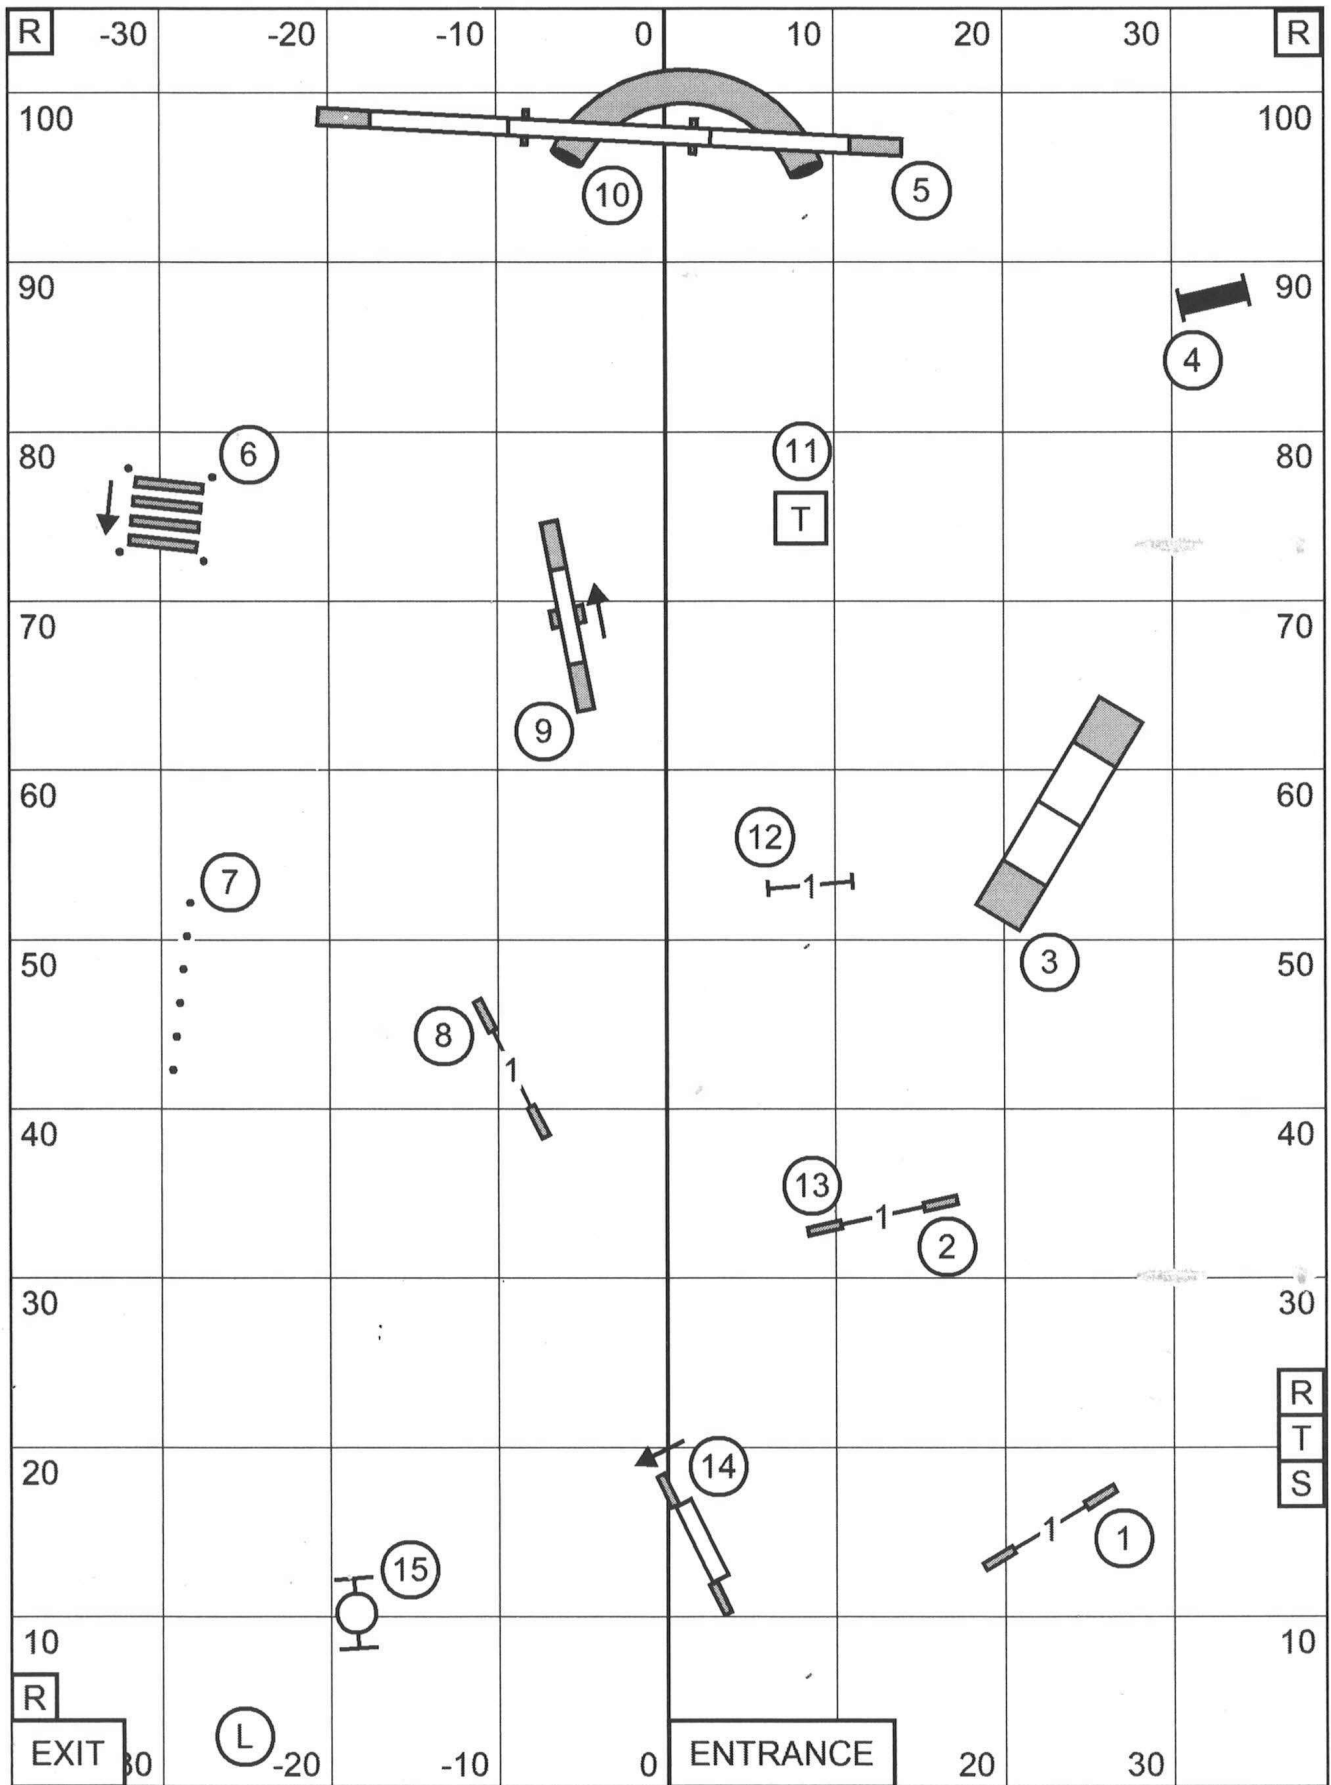

COLONIAL SHETLAND SHEEPDOG CLUB
 MASTER / EXCELLENT STANDARD
 March 30, 2025
 Judge - Karen Wlodarski

COLONIAL SHETLAND SHEEPDOG CLUB
 OPEN STANDARD
 March 30, 2025
 Judge - Karen Wlodarski

COLONIAL SHETLAND SHEEPDOG CLUB
 NOVICE STANDARD
 March 30, 2025
 Judge - Karen Wlodarski