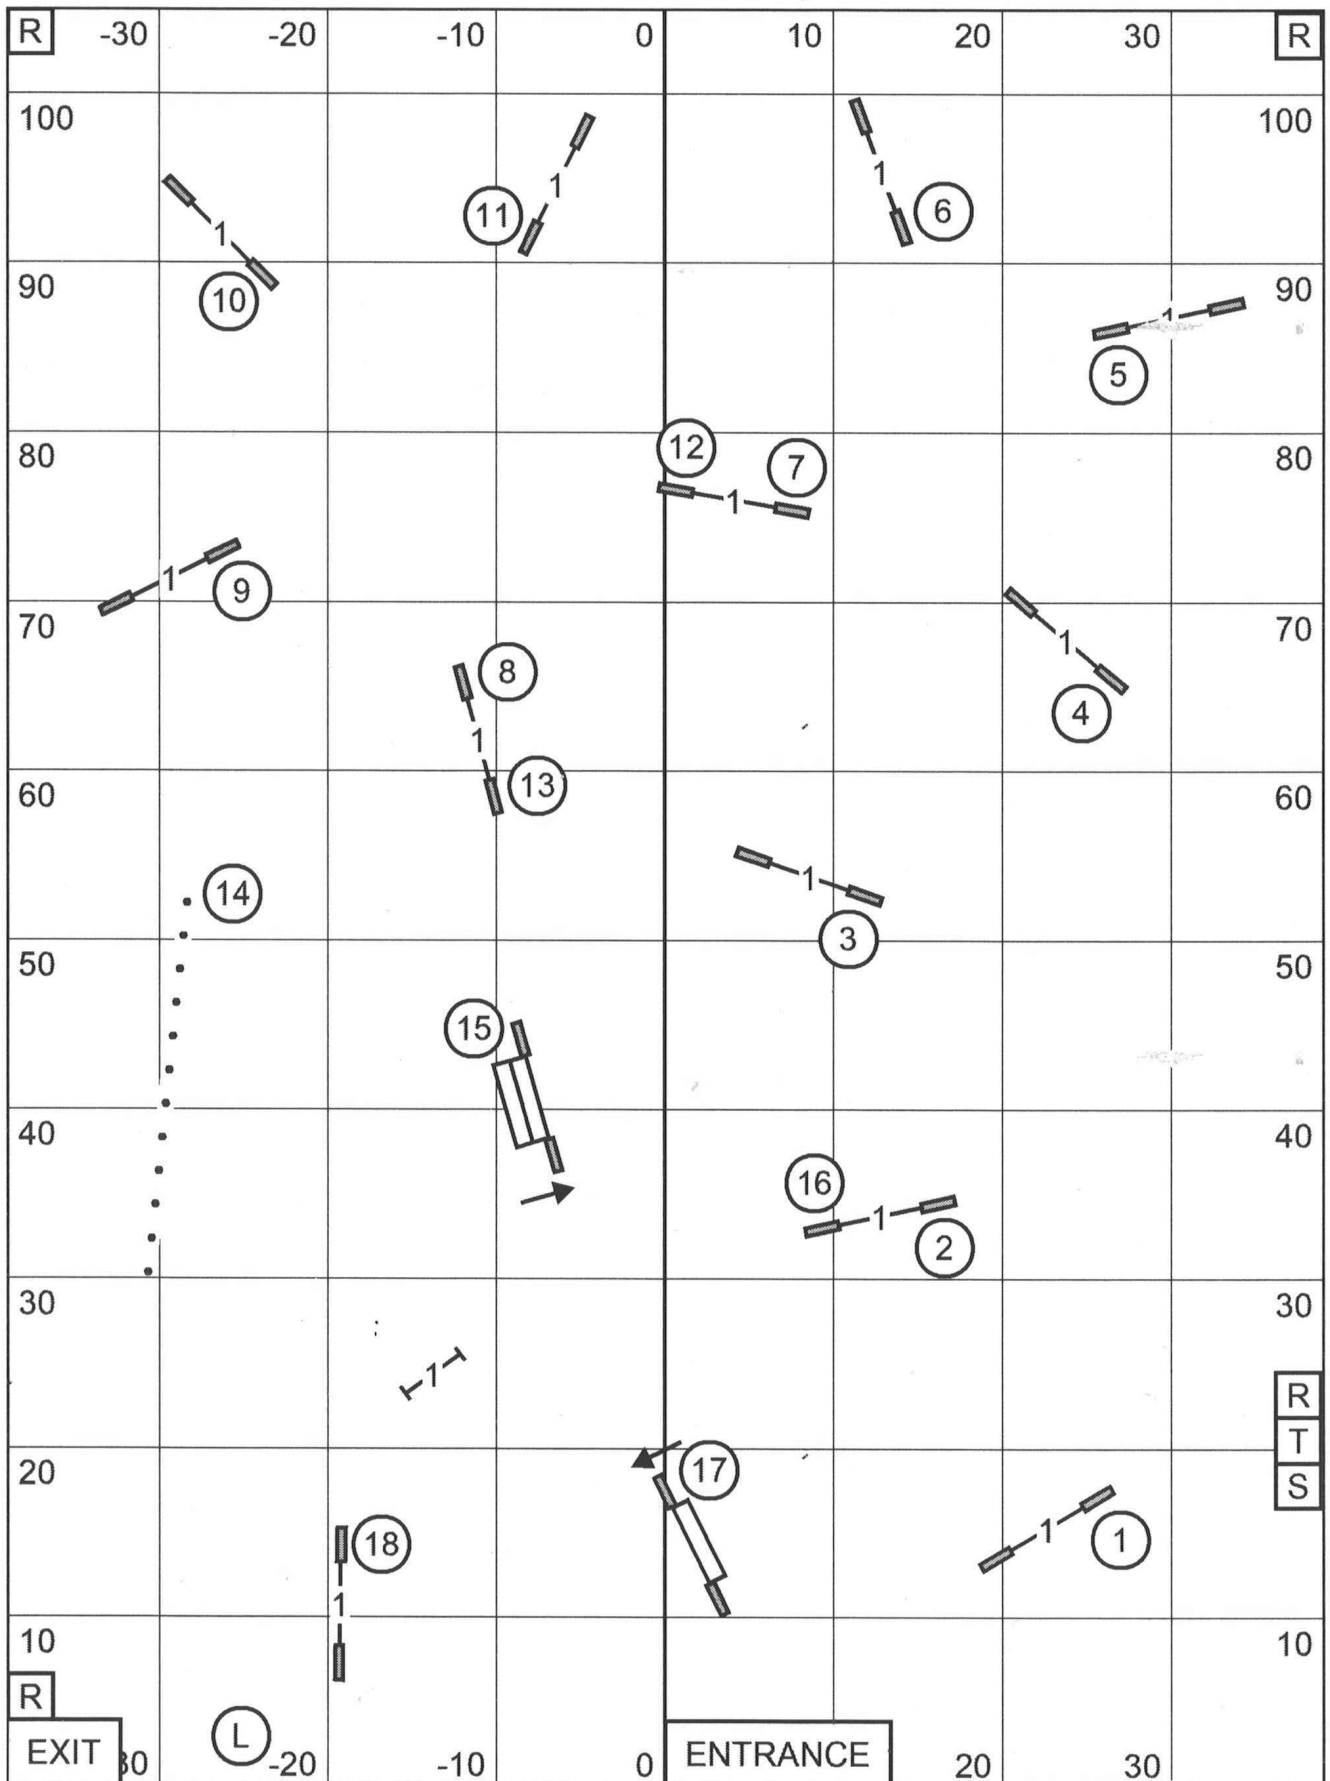

COLONIAL SHETLAND SHEEPDOG CLUB
MASTER / EXCELLENT JWW
March 30, 2025
Judge - Karen Wlodarski