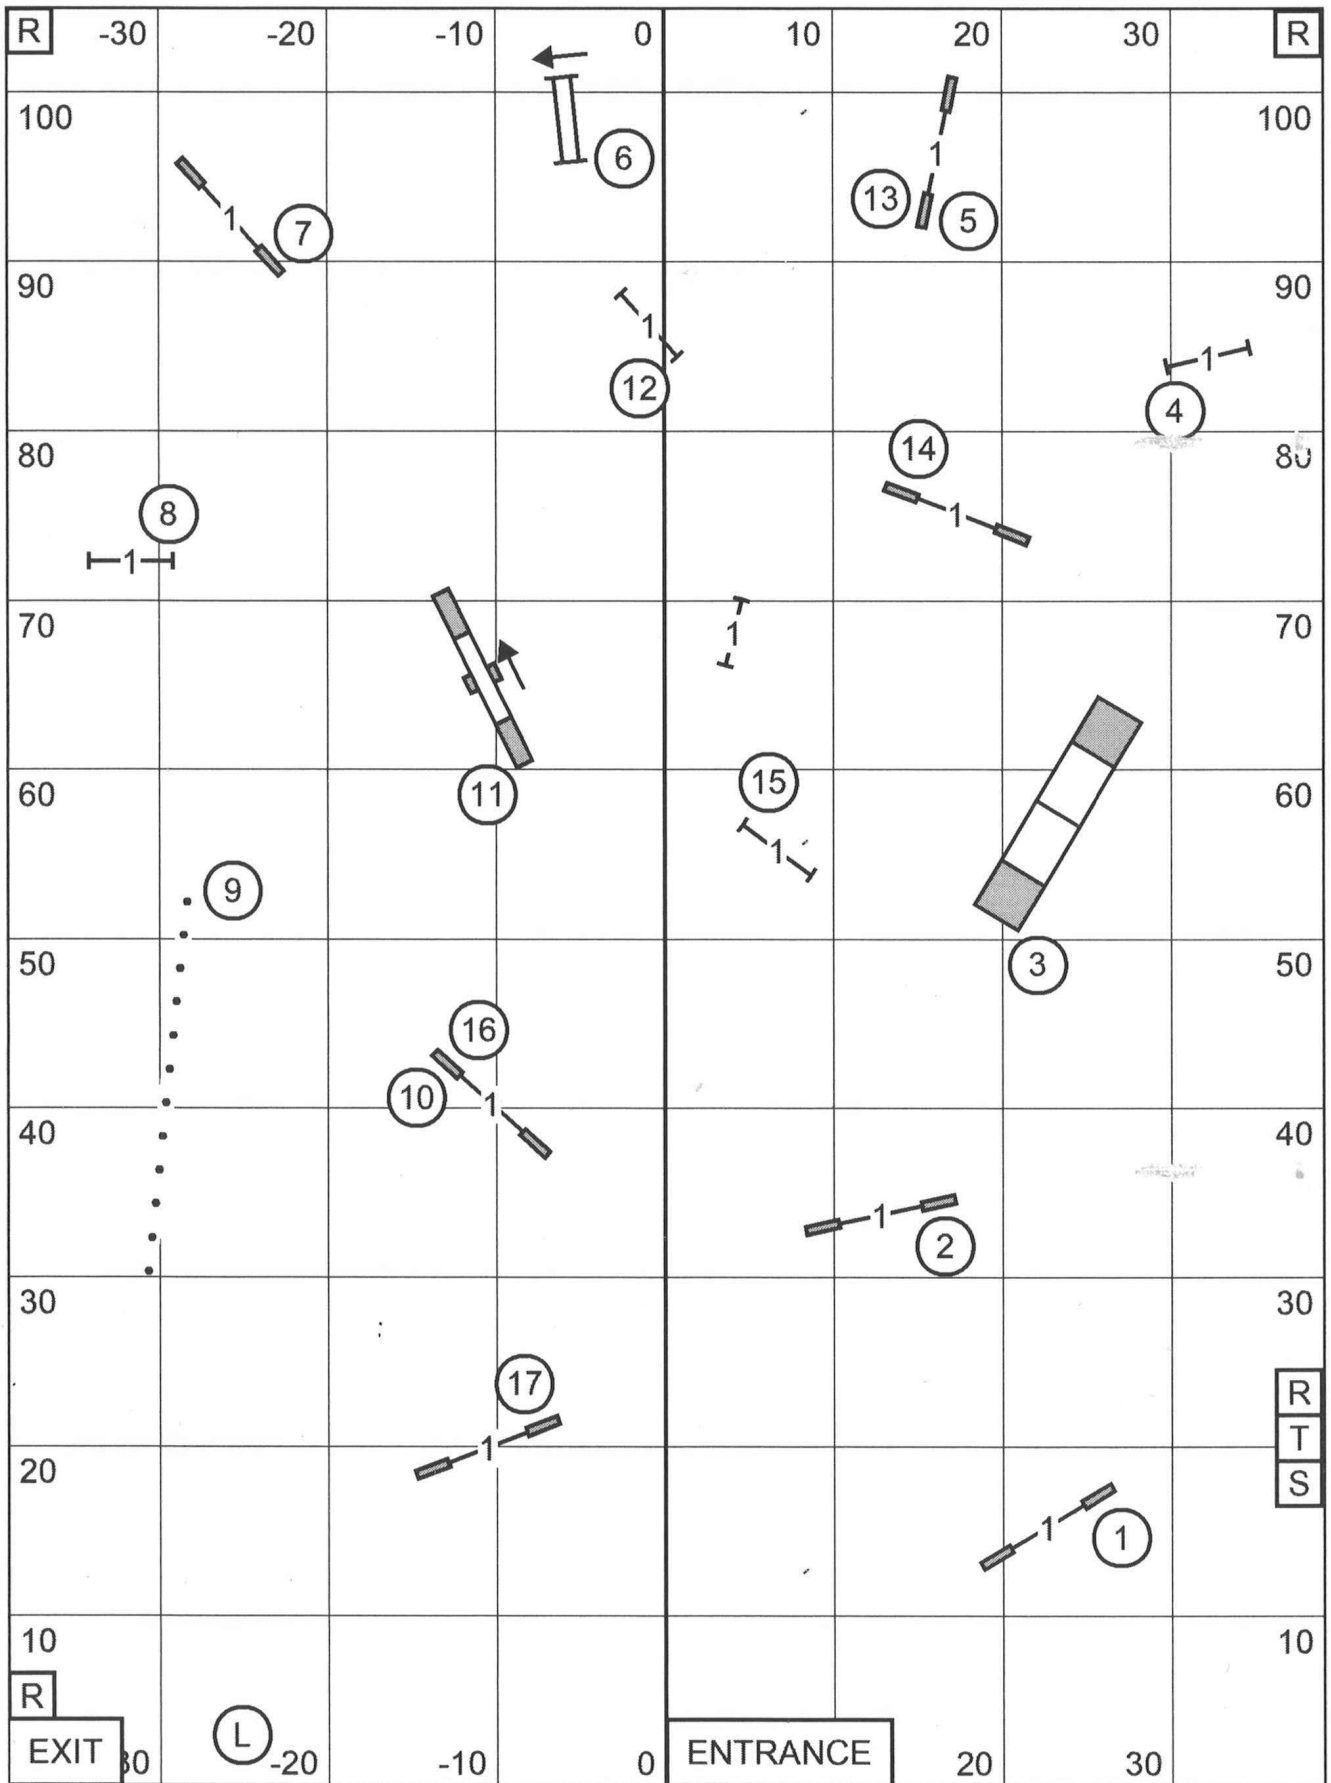

COLONIAL SHETLAND SHEEPDOG CLUB
 MASTER / EXCELLENT STANDARD
 March 30, 2025
 Judge - Karen Wlodarski

COLONIAL SHETLAND SHEEPDOG CLUB
 OPEN STANDARD
 March 30, 2025
 Judge - Karen Wlodarski

COLONIAL SHETLAND SHEEPDOG CLUB
 NOVICE STANDARD
 March 30, 2025
 Judge - Karen Wlodarski