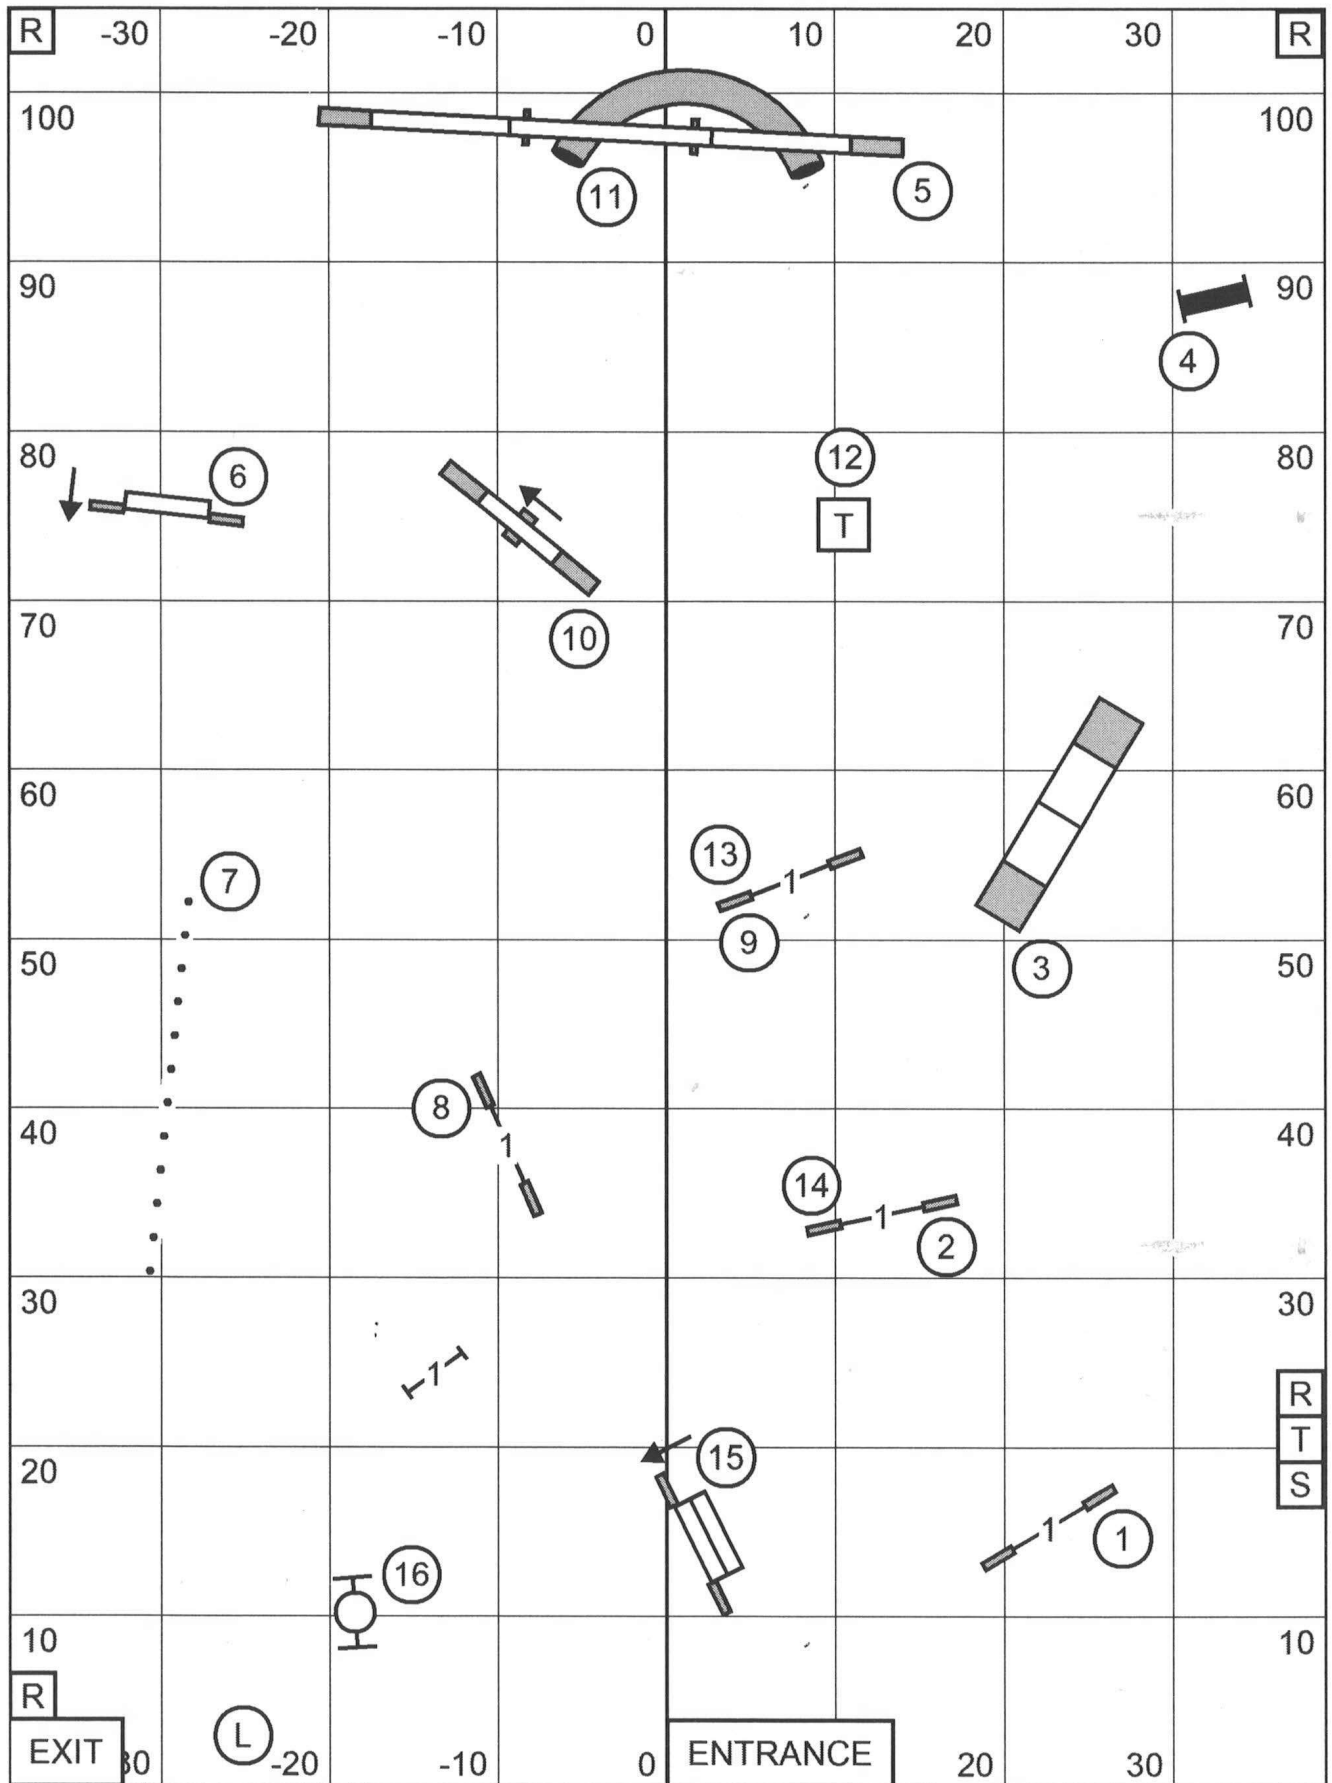

COLONIAL SHETLAND SHEEPDOG CLUB
 MASTER / EXCELLENT STANDARD
 March 30, 2025
 Judge - Karen Wlodarski

COLONIAL SHETLAND SHEEPDOG CLUB
 OPEN STANDARD
 March 30, 2025
 Judge - Karen Wlodarski

COLONIAL SHETLAND SHEEPDOG CLUB
 NOVICE STANDARD
 March 30, 2025
 Judge - Karen Wlodarski