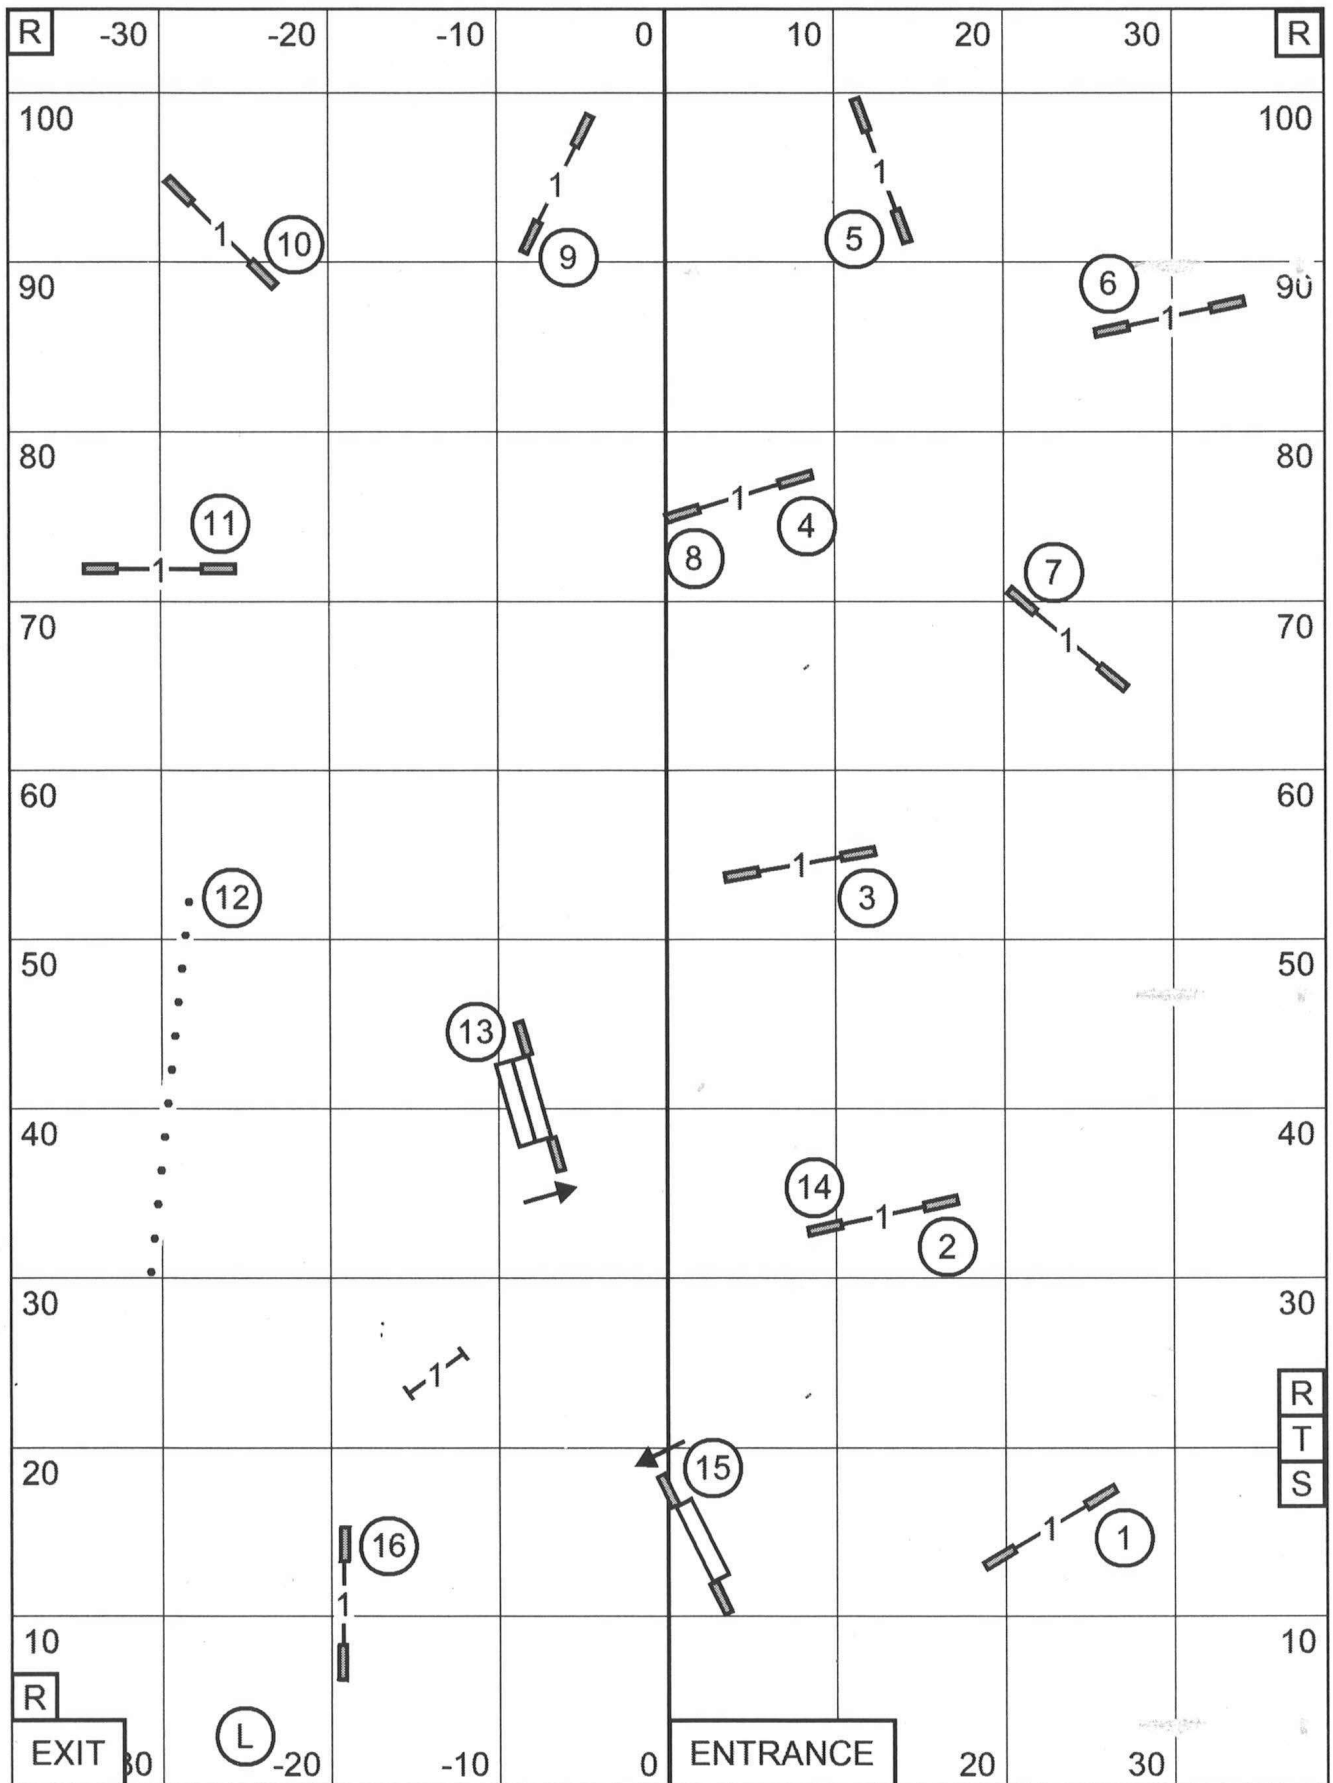

COLONIAL SHETLAND SHEEPDOG CLUB
OPEN JWW
March 30, 2025
Judge - Karen Wlodarski