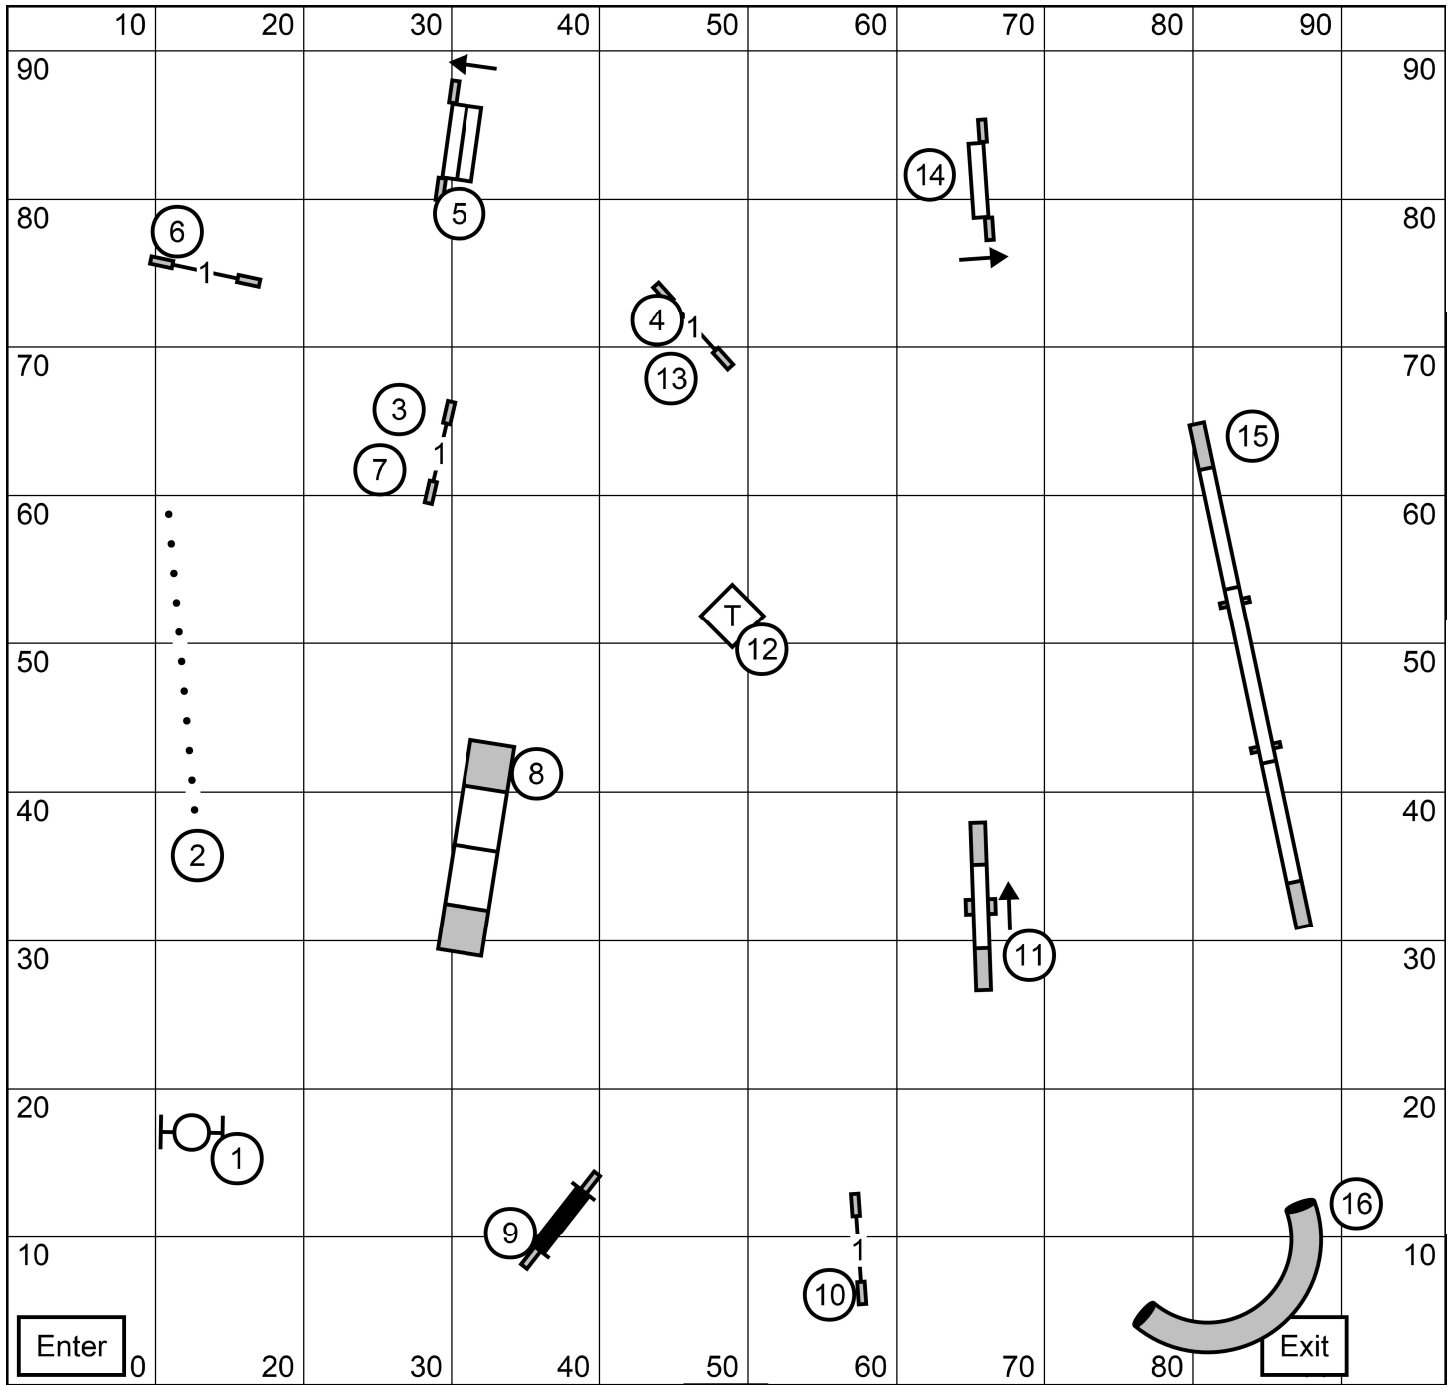

T/S

**Master/Excellent Standard**  
 Ring 97 X 93 on Turf  
 Judge: Linda Syner

Enter

Exit

T/S

**Open Standard**

Ring 97 X 93 on Turf  
 Judge: Linda Syner

Ocean State Agility Club  
 North Smithfield, RI  
 September 14, 2025 Sunday