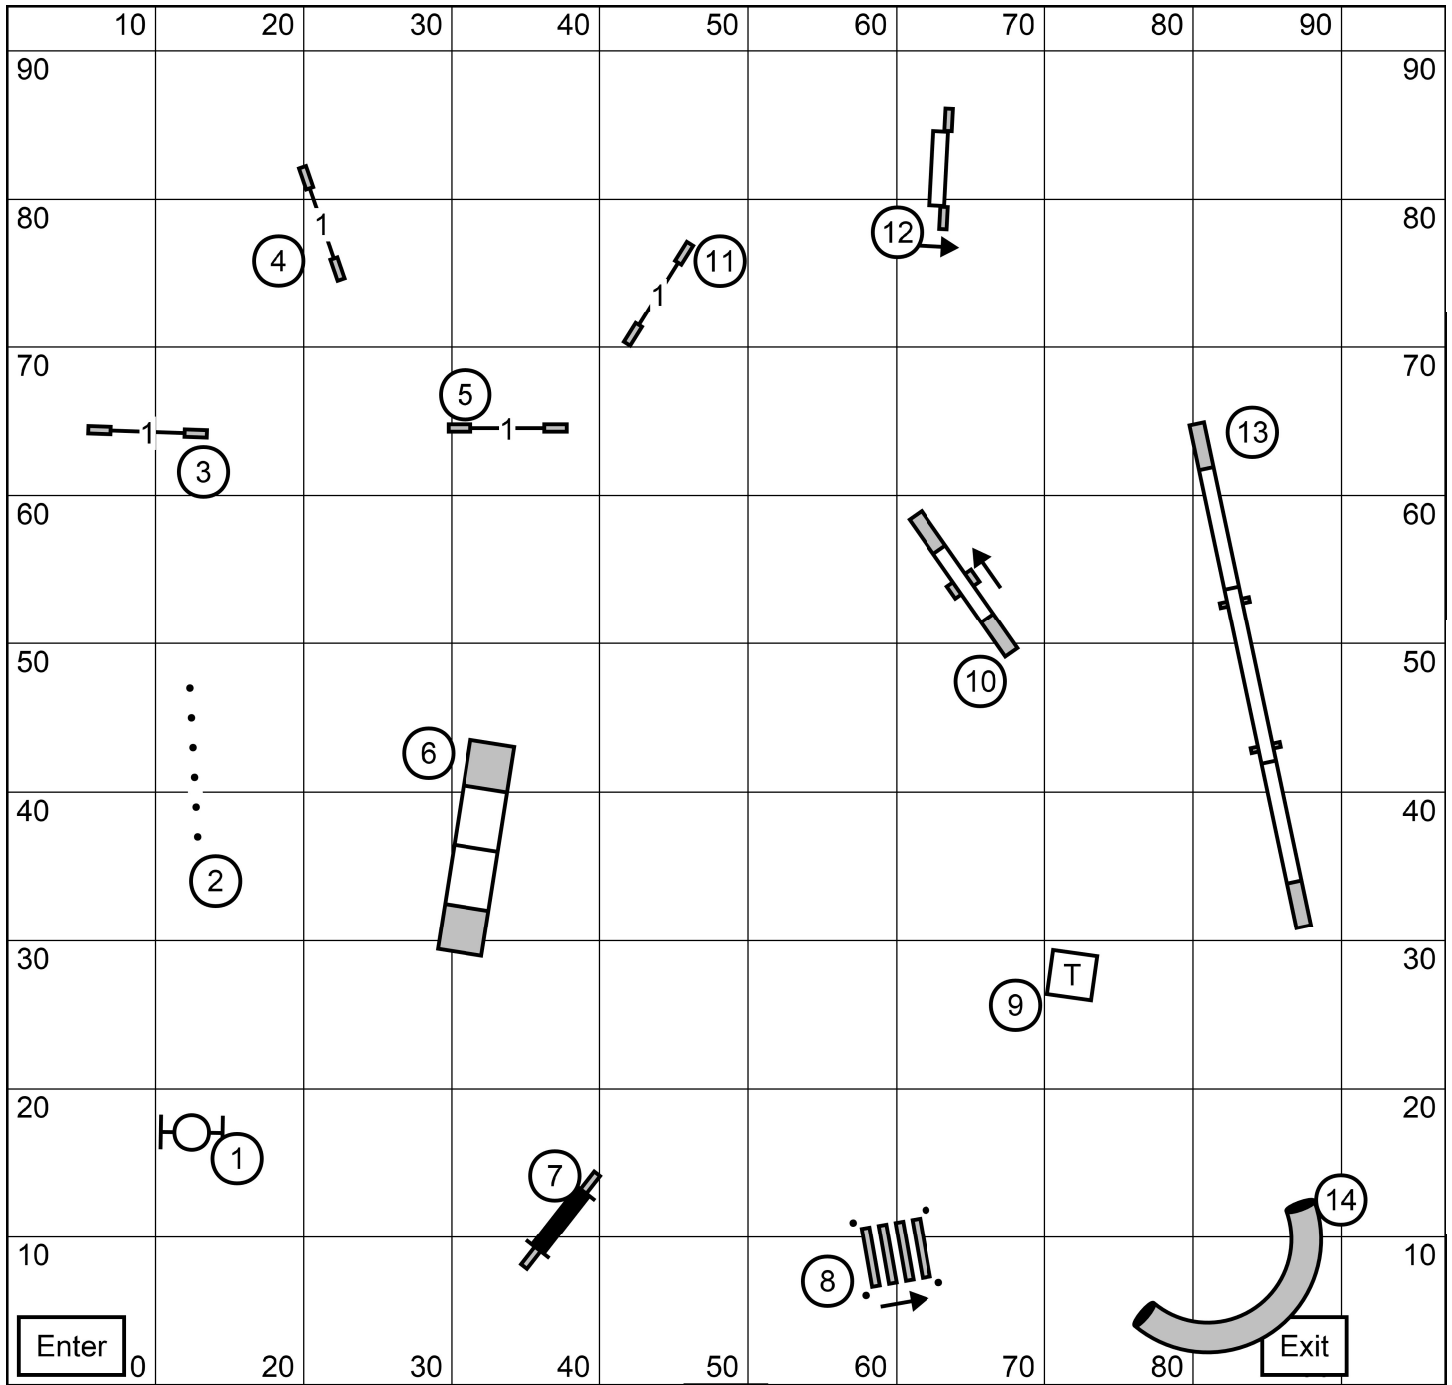

T/S

**Master/Excellent Standard**  
 Ring 97 X 93 on Turf  
 Judge: Linda Syner

Enter

Exit

T/S

**Open Standard**

Ring 97 X 93 on Turf  
 Judge: Linda Syner

Ocean State Agility Club  
 North Smithfield, RI  
 September 14, 2025 Sunday