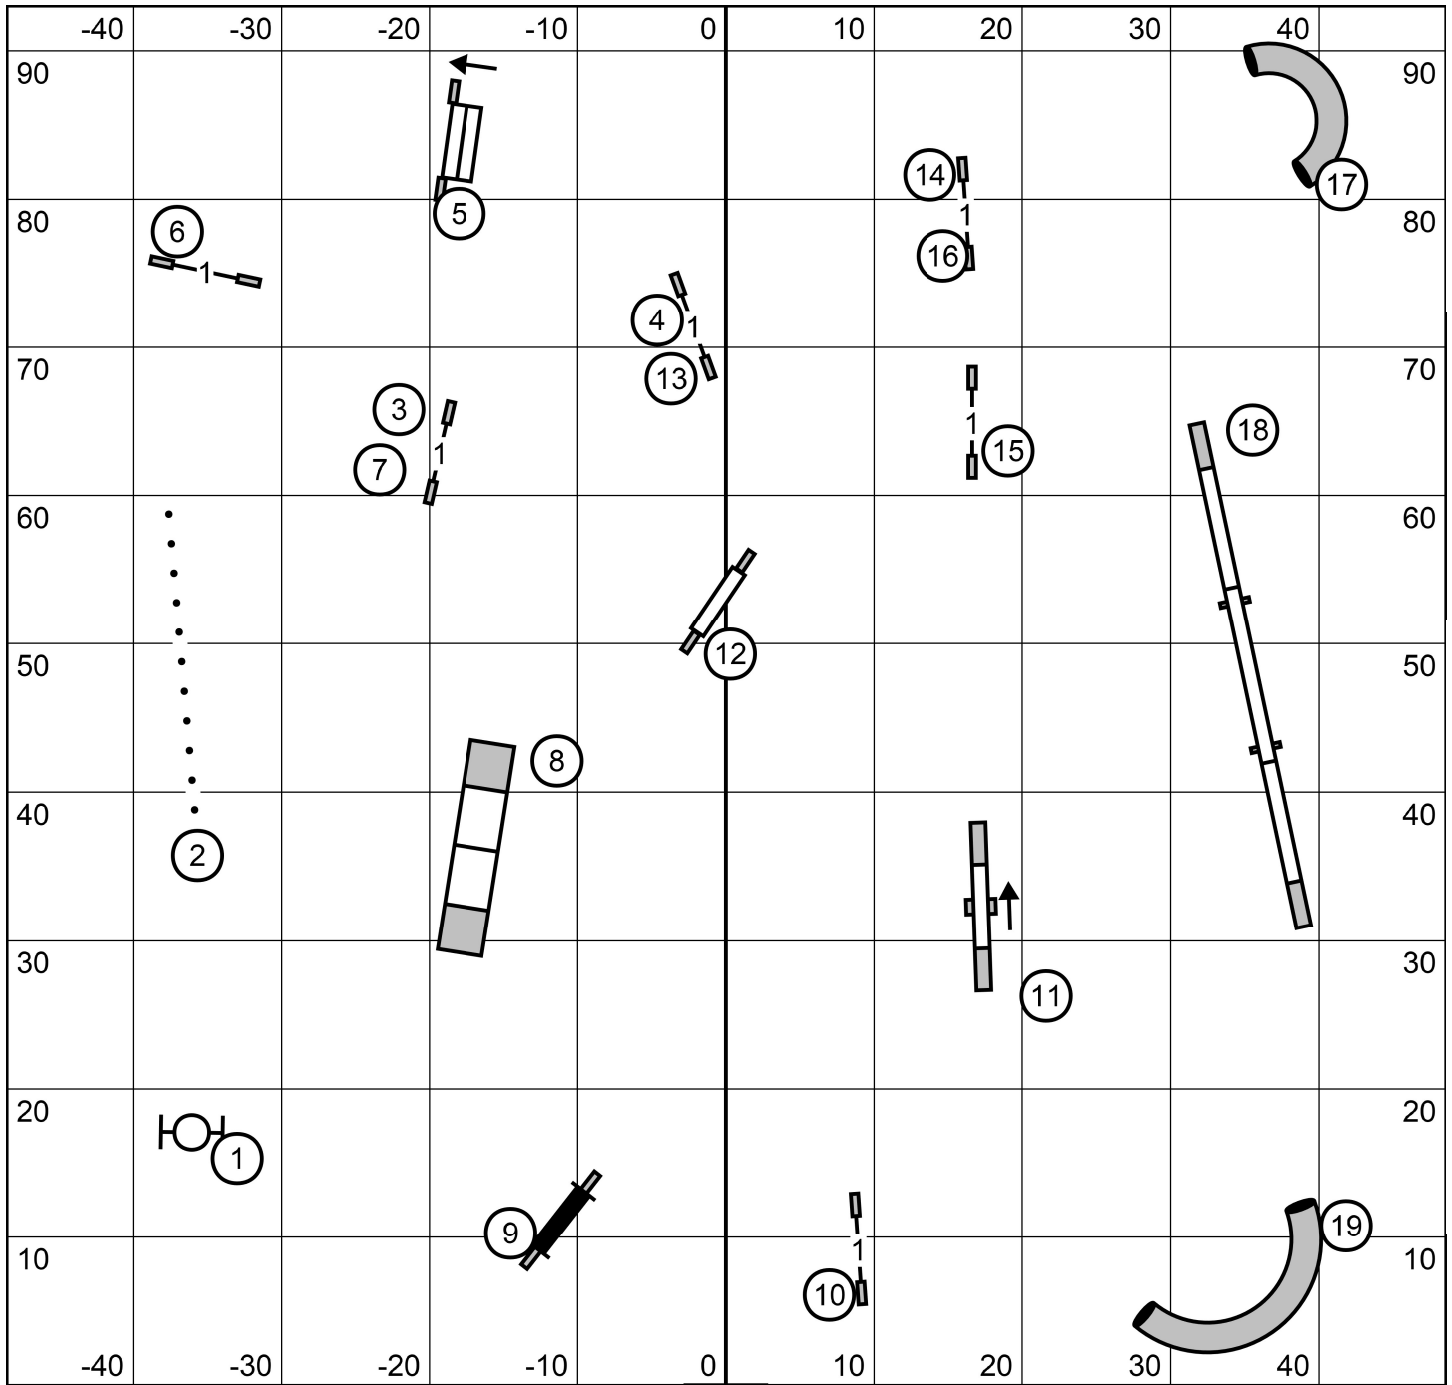

Ocean State Agility Club
North Smithfield, RI
September 14, 2025 Sunday

T/S

Master/Excellent Standard
Ring 97 X 93 on Turf
Judge: Linda Syner