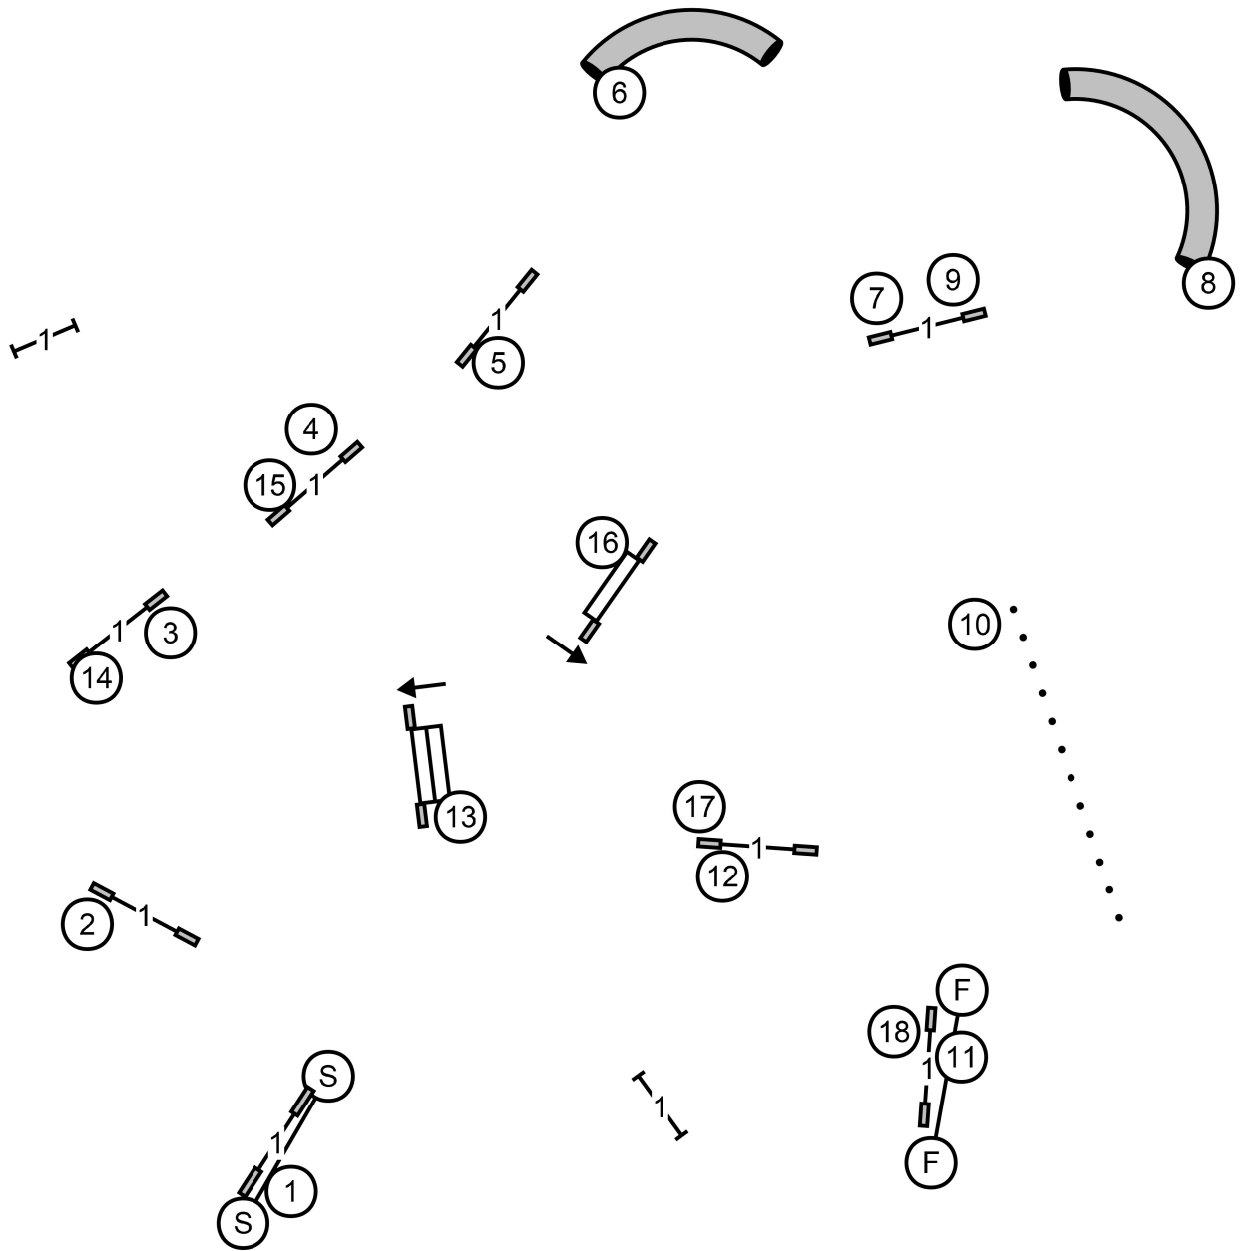

ent

**Ocean State Agility Club
Wide World of Indoor Sports
N Smithfield, RI 14 Sep 25 Sun
Judge: Dr. Roger O'Sullivan**

TS

exit

**EX/MAS
JWW**