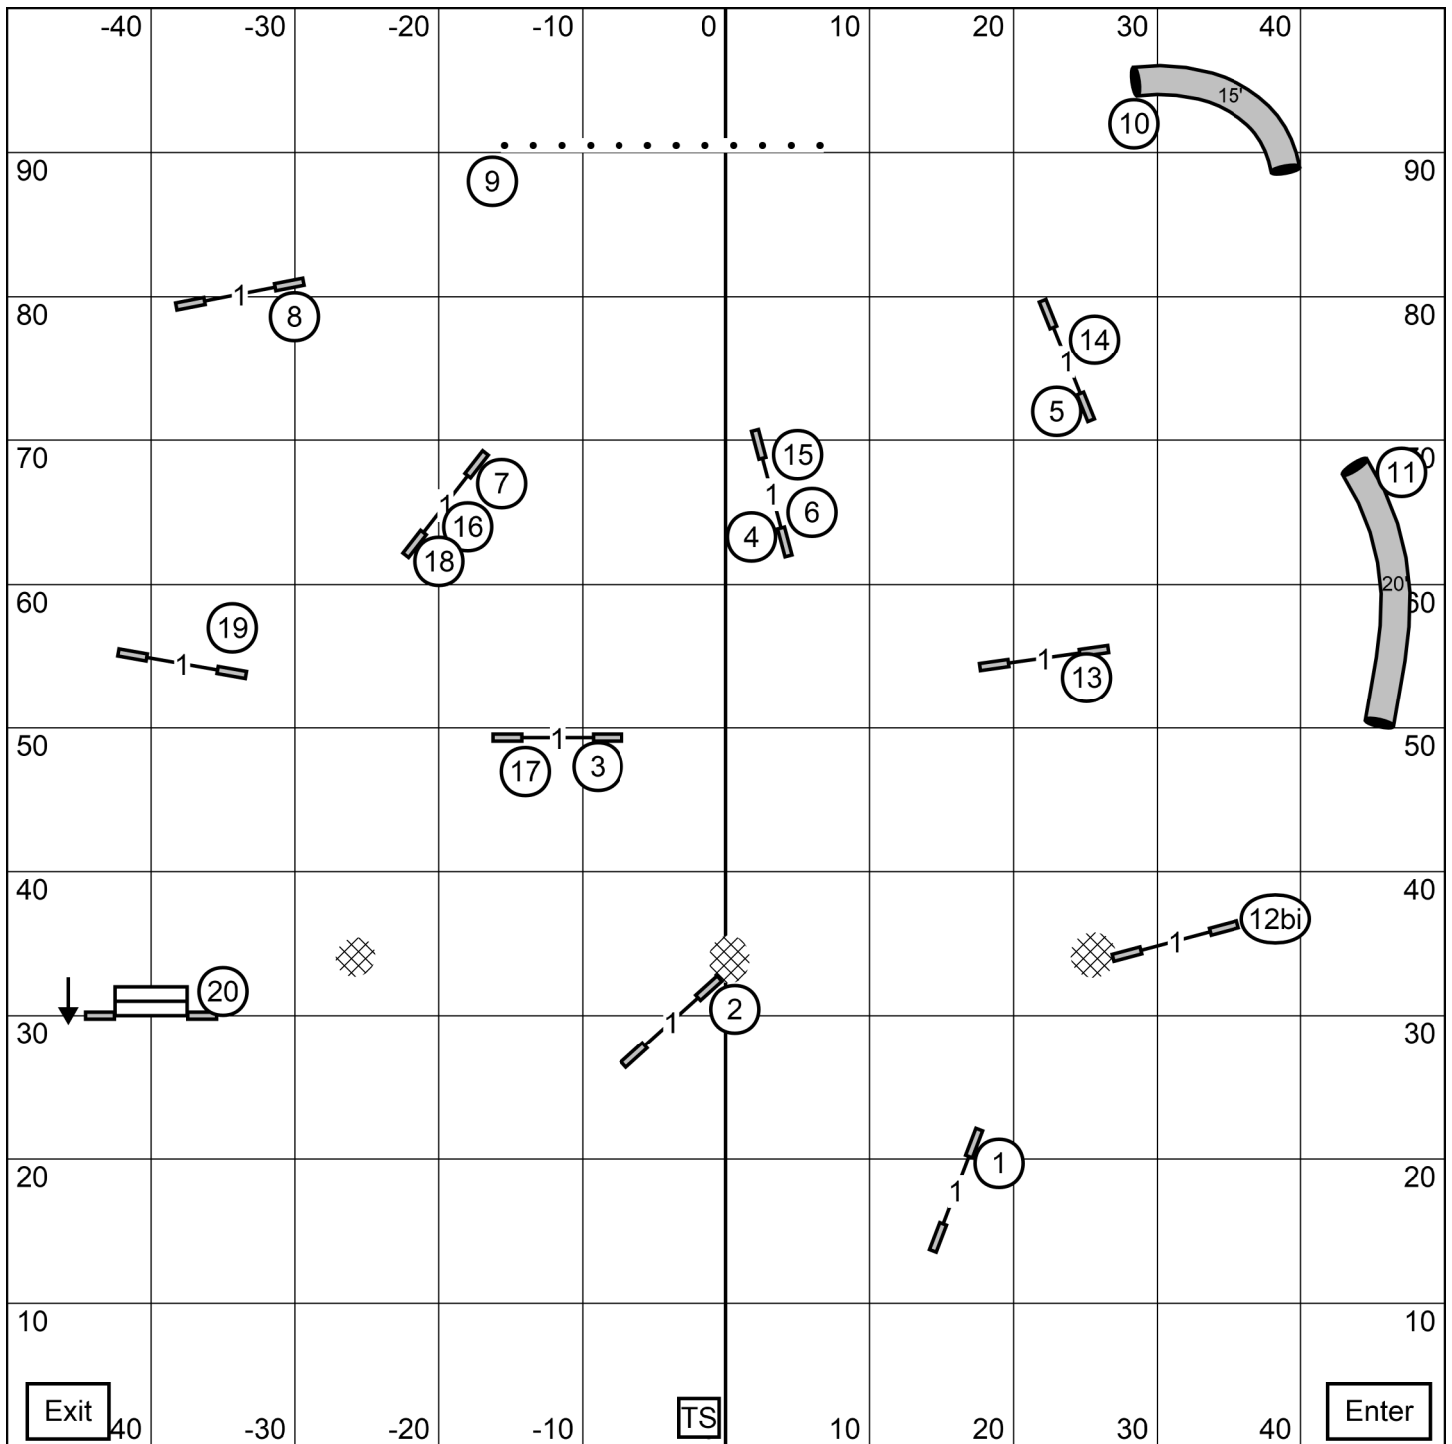

Indoors on packed dirt
100' x 100' Ring

LEAP Agility Club of Central Massachusetts
November 22nd, 2025
 Designed by Alexandra Davis

**OPEN
STD**

Indoors on packed dirt
100' x 100' Ring

LEAP Agility Club of Central Massachusetts
November 22nd, 2025
Designed by Alexandra Davis

**NOVICE
STD**

LEAP Agility Club of Central Massachusetts
 Thanksgiving Cluster
 West Springfield, MA
 Designed by Ronda Bermke
Premier JWW
Saturday November 22, 2025