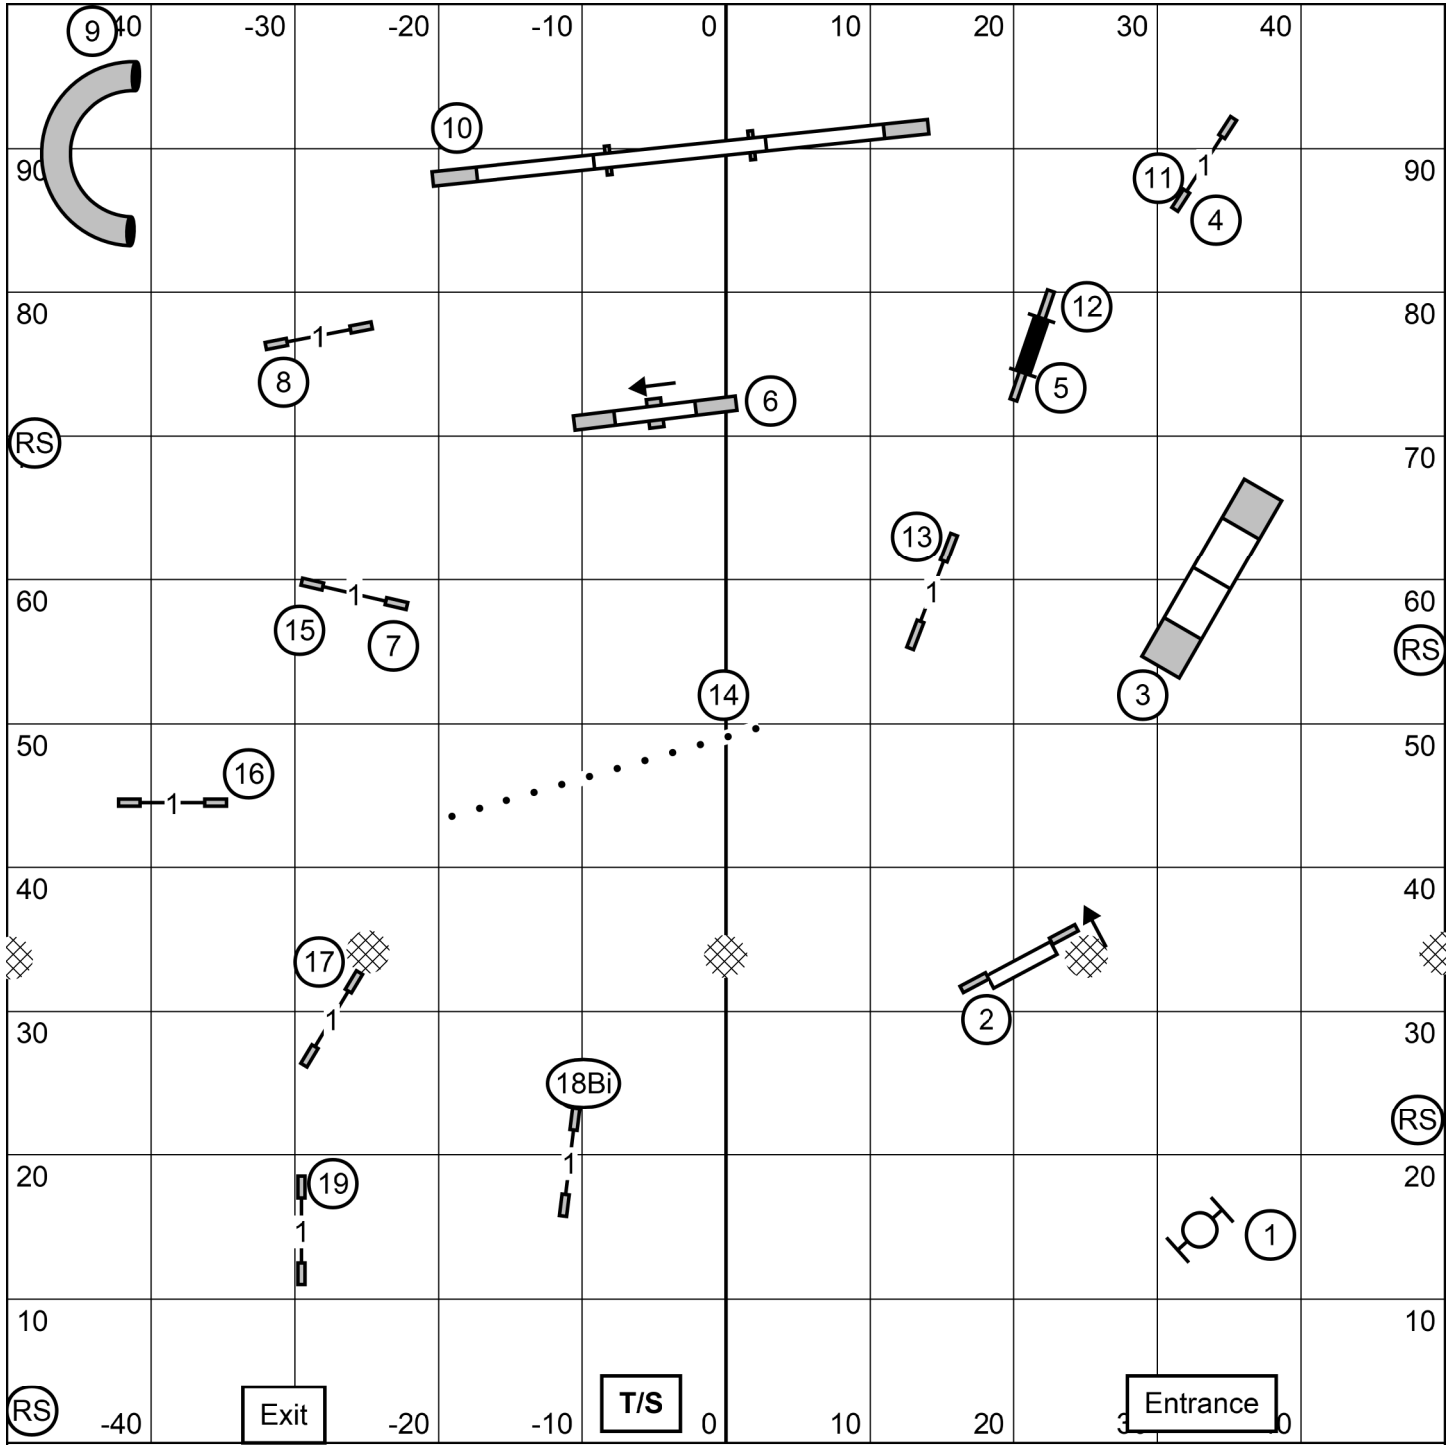

LEAP Agility Club of Central Massachusetts - 11/22/2025 - T2B - Don Farage

LEAP Agility Club of Central Massachusetts - 11/22/2025 - Premier STD - Don Farage

LEAP Agility Club of Central Massachusetts - 11/22/2025 - Excellent/Master STD - Don Farage

Indoors on packed dirt
100' x 100' Ring

LEAP Agility Club of Central Massachusetts
November 22nd, 2025
 Designed by Alexandra Davis

**OPEN
STD**

Indoors on packed dirt
100' x 100' Ring

LEAP Agility Club of Central Massachusetts
November 22nd, 2025
Designed by Alexandra Davis

**NOVICE
STD**

LEAP Agility Club of Central Massachusetts
 Thanksgiving Cluster
 West Springfield, MA
 Designed by Ronda Bermke
Premier JWW
Saturday November 22, 2025