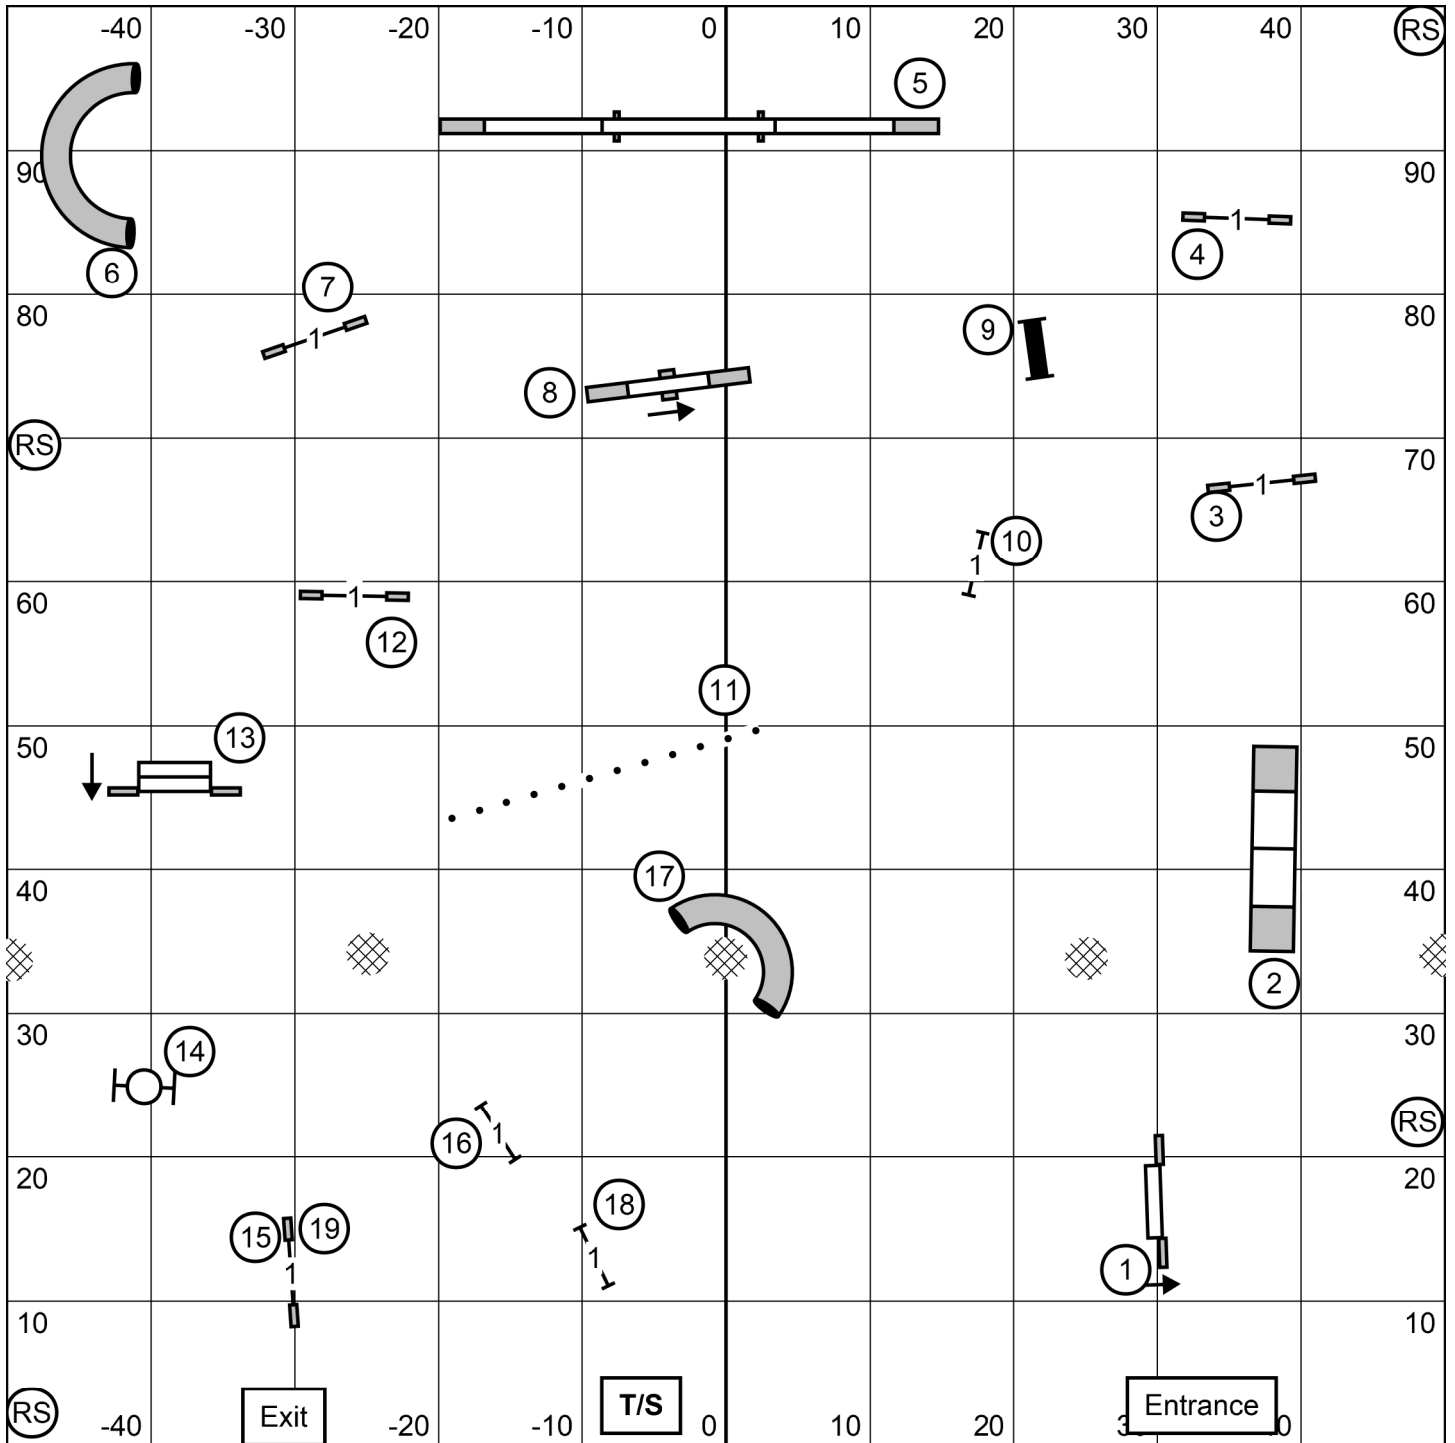

LEAP Agility Club of Central Massachusetts - 11/22/2025 - Premier STD - Don Farage

LEAP Agility Club of Central Massachusetts - 11/22/2025 - Excellent/Master STD - Don Farage