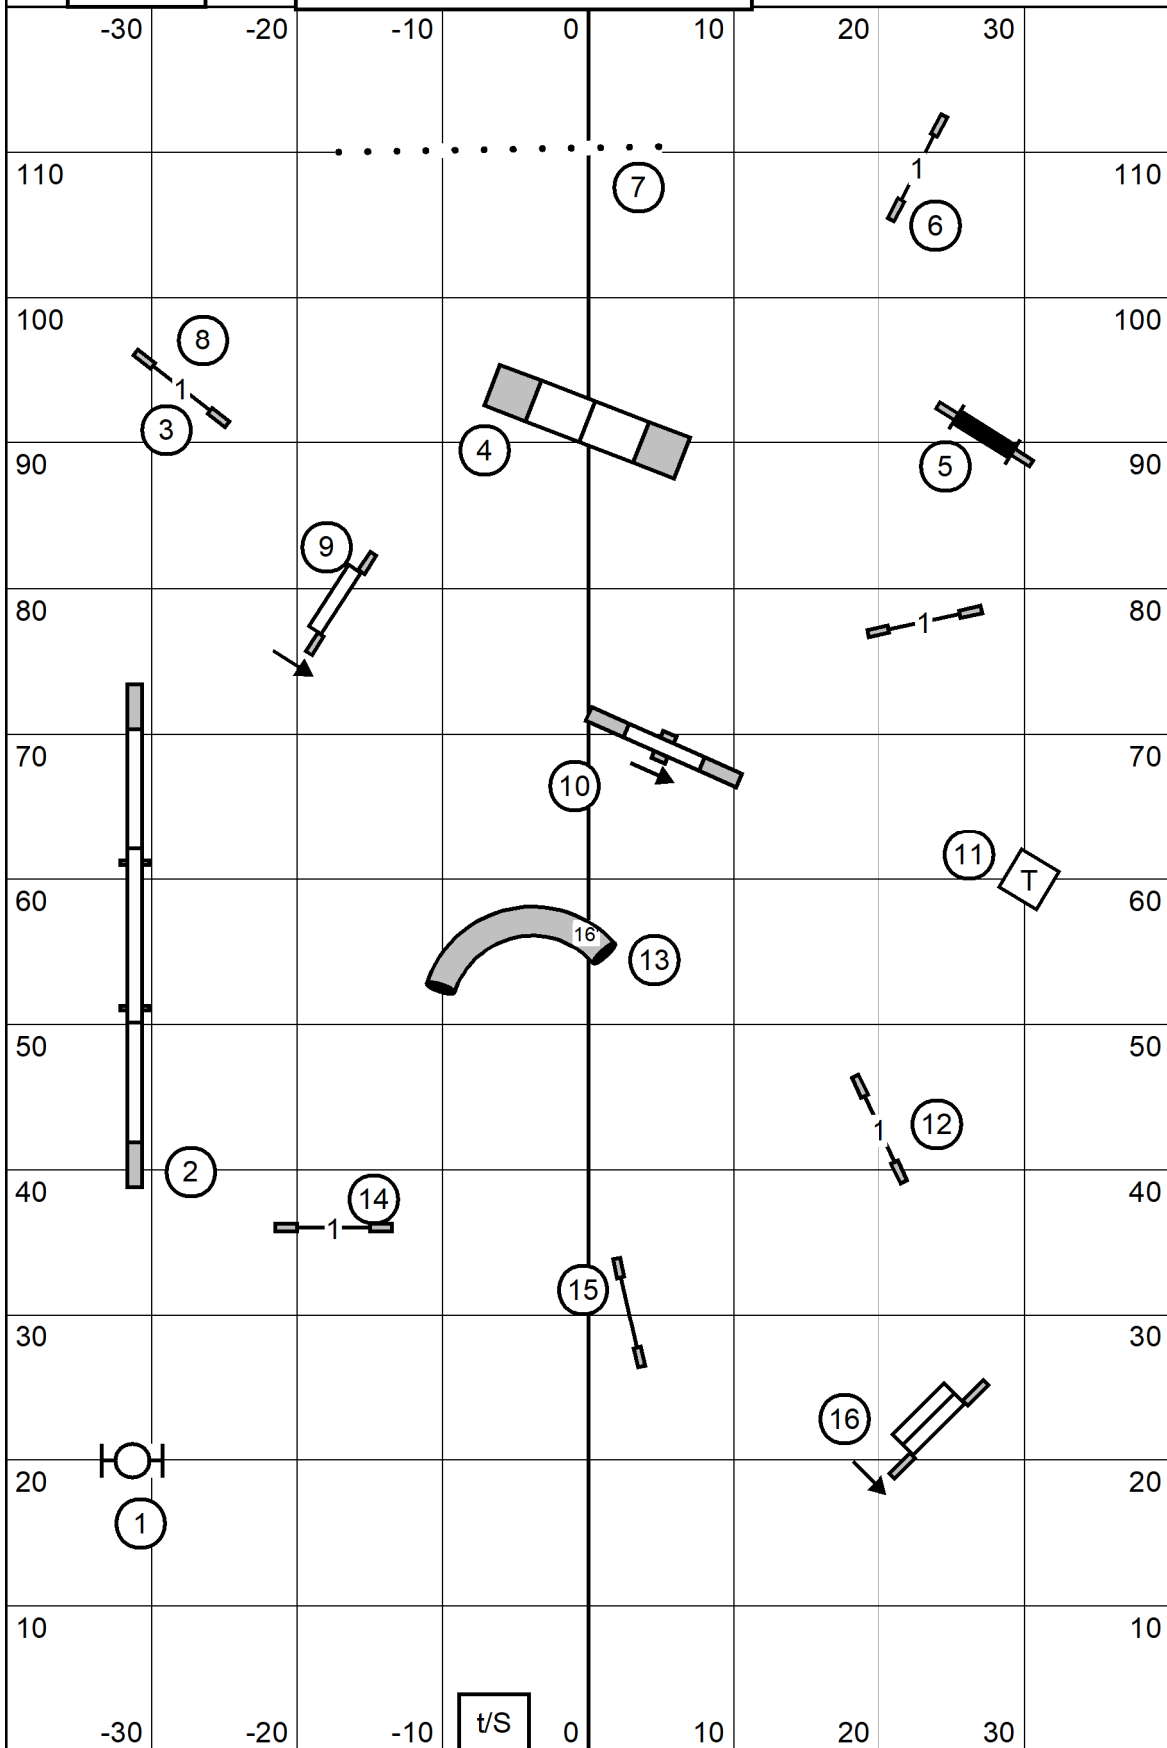

SHAWANGUNK KENNEL CLUB  
 Sunday Dec 28, 2025  
 Paul Mount  
**2. Open Standard /P**

next: 15

next:  
coming out of  
tunnel 14

SHAWANGUNK KENNEL CLUB  
Sunday Dec 28 2025  
Paul Mount  
**3. Novice Std /A/B/P**

SHAWUNGUNK KENNEL CLUB  
 Indoors on Turf, 80x120, e-timing (at Dream Dogs, Saugerties NY)  
 Sunday December 28, 2025  
**Designer and Judge: Paul Mount**  
**4. ISC A2**

one w/r

SHAWUNGUNK KENNEL CLUB  
 Indoors on Turf, 80x120, e-timing (at Dream Dogs)  
 Sunday December 28, 2025  
 Designer and Judge: Paul Mount

20-24 w/r  
 4-16 w/r

next  
 taking 16

**5. EXCELLENT / MASTER JUMPERS WITH WEAVES / P**

next: 14

SHAWANGUNK KENNEL CLUB at Dream Dogs  
 Indoors on Turf, 80x120, e-timing  
 Sunday December 28, 2025  
 Designer and Judge; Paul Mount  
**7 Open Jumpers With Weaves /P**

SHAWANGUNK KENNEL CLUB at Dream Dogs  
 Indoors on Turf, 80x120, e-timing  
 Sunday December 28, 2025  
 Designer and Judge; Paul Mount  
**8. Novice Jumpers With Weaves /P**

next 12