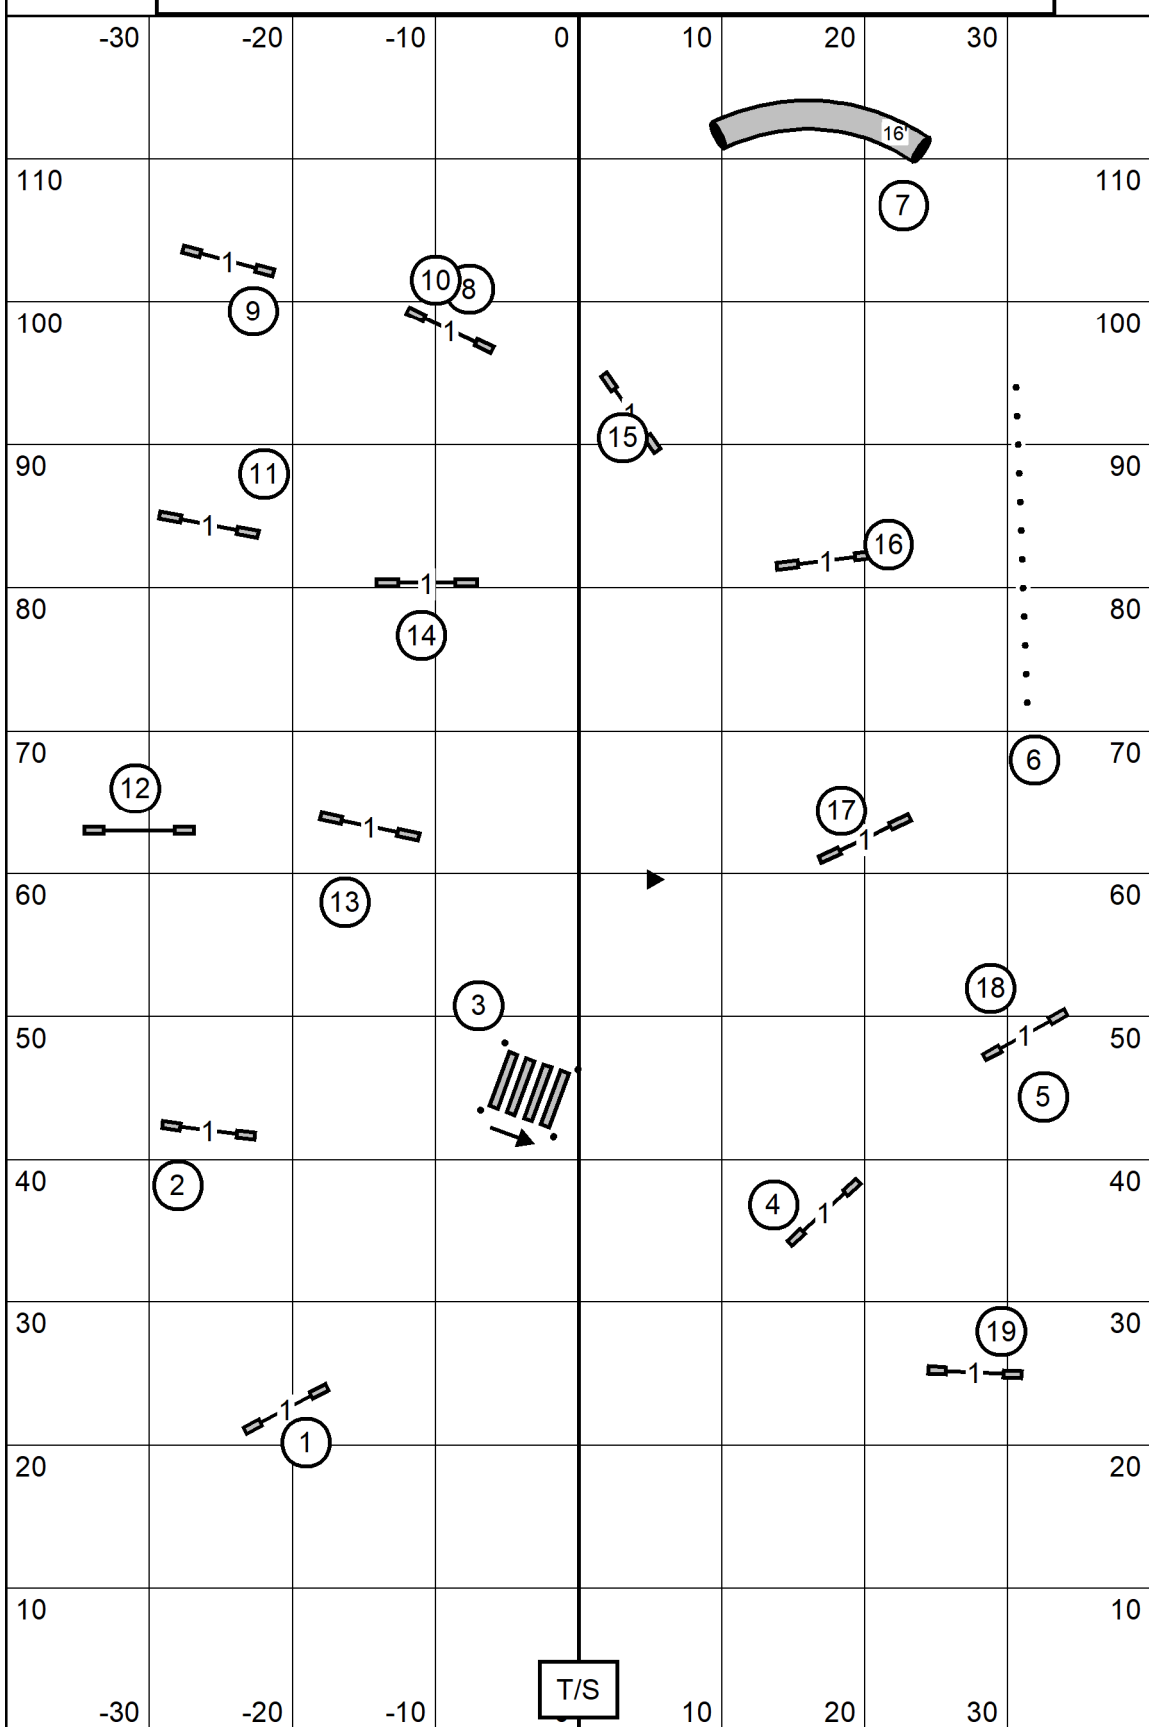

SHAWUNGUNK KENNEL CLUB  
 Indoors on Turf, 80x120, e-timing (at Dream Dogs, Saugerties NY)  
 Sunday December 28, 2025  
**Designer and Judge: Paul Mount**  
**4. ISC A2**

one w/r

SHAWUNGUNK KENNEL CLUB  
 Indoors on Turf, 80x120, e-timing (at Dream Dogs)  
 Sunday December 28, 2025  
 Designer and Judge: Paul Mount

20-24 w/r  
 4-16 w/r

next  
 taking 16

**5. EXCELLENT / MASTER JUMPERS WITH WEAVES / P**

next: 14

SHAWANGUNK KENNEL CLUB at Dream Dogs  
 Indoors on Turf, 80x120, e-timing  
 Sunday December 28, 2025  
 Designer and Judge; Paul Mount  
**7 Open Jumpers With Weaves /P**

SHAWANGUNK KENNEL CLUB at Dream Dogs  
 Indoors on Turf, 80x120, e-timing  
 Sunday December 28, 2025  
 Designer and Judge; Paul Mount  
**8. Novice Jumpers With Weaves /P**

next 12