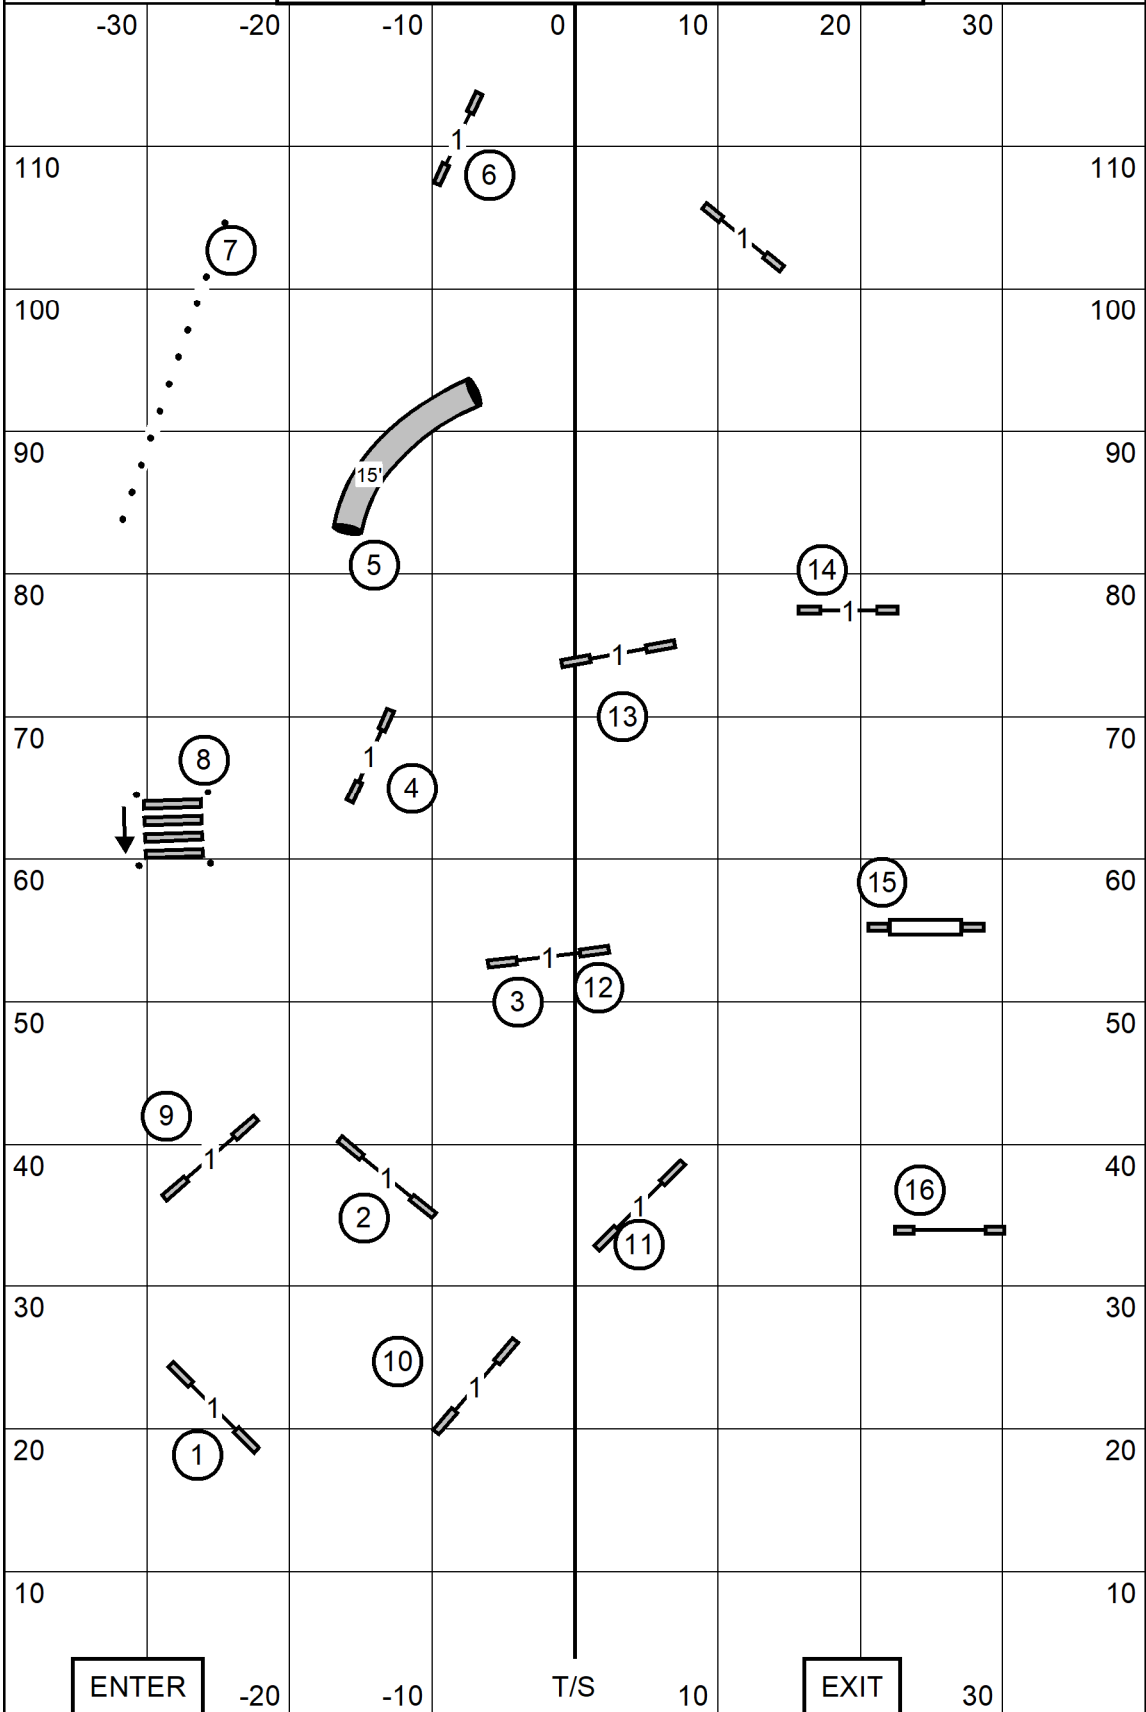

20-24 w/r  
 4-16 w/r

next  
 taking 16

**5. EXCELLENT / MASTER JUMPERS WITH WEAVES / P**

next: 14

SHAWANGUNK KENNEL CLUB at Dream Dogs  
 Indoors on Turf, 80x120, e-timing  
 Sunday December 28, 2025  
 Designer and Judge; Paul Mount  
**7 Open Jumpers With Weaves /P**

SHAWANGUNK KENNEL CLUB at Dream Dogs  
 Indoors on Turf, 80x120, e-timing  
 Sunday December 28, 2025  
 Designer and Judge; Paul Mount  
**8. Novice Jumpers With Weaves /P**

next 12