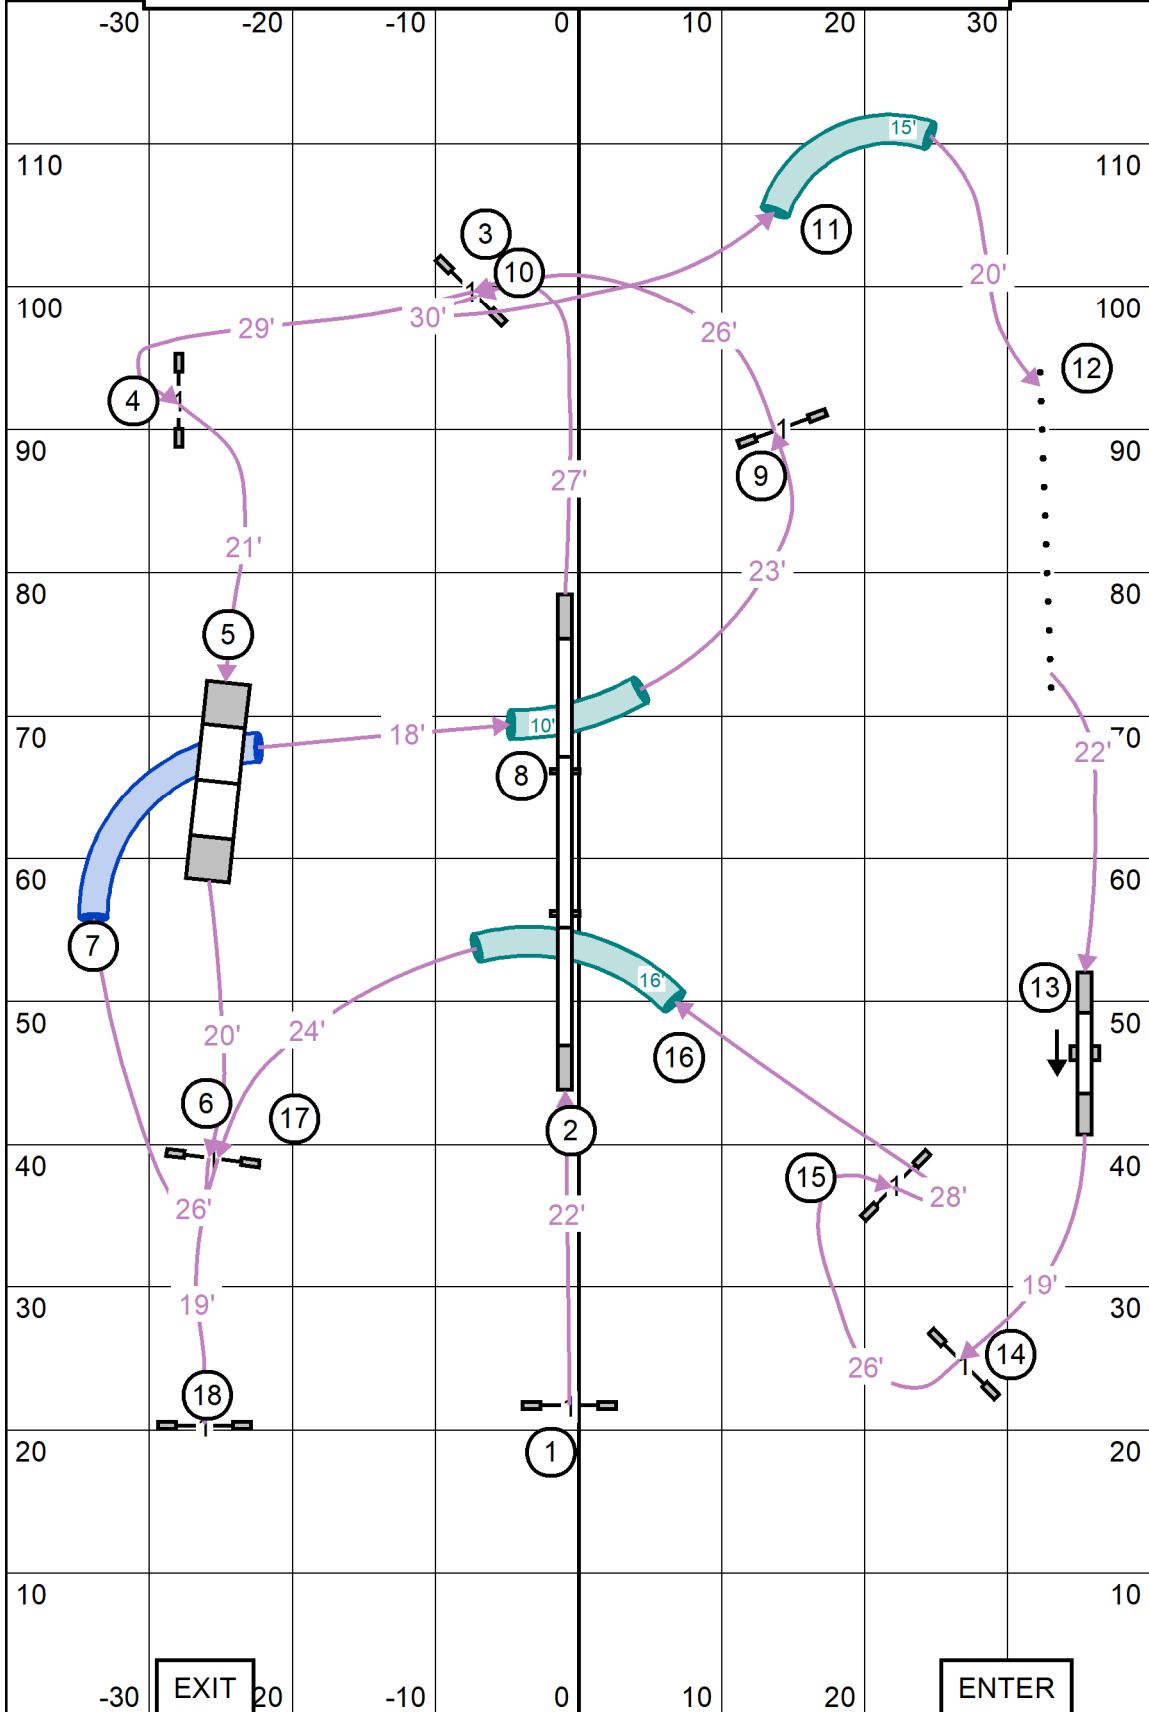

SHAWANGUNK KENNEL CLUB  
 Sunday Dec 28, 2025  
 Paul Mount  
**2. Open Standard /P**

next: 15

next:  
coming out of  
tunnel 14

SHAWANGUNK KENNEL CLUB  
Sunday Dec 28 2025  
Paul Mount  
**3. Novice Std /A/B/P**

SHAWUNGUNK KENNEL CLUB  
 Indoors on Turf, 80x120, e-timing (at Dream Dogs, Saugerties NY)  
 Sunday December 28, 2025  
**Designer and Judge: Paul Mount**  
**4. ISC A2**

one w/r

SHAWUNGUNK KENNEL CLUB  
 Indoors on Turf, 80x120, e-timing (at Dream Dogs)  
 Sunday December 28, 2025  
 Designer and Judge: Paul Mount

20-24 w/r  
 4-16 w/r

next  
 taking 16

**5. EXCELLENT / MASTER JUMPERS WITH WEAVES / P**

next: 14

SHAWANGUNK KENNEL CLUB at Dream Dogs  
 Indoors on Turf, 80x120, e-timing  
 Sunday December 28, 2025  
 Designer and Judge; Paul Mount  
**7 Open Jumpers With Weaves /P**

SHAWANGUNK KENNEL CLUB at Dream Dogs  
 Indoors on Turf, 80x120, e-timing  
 Sunday December 28, 2025  
 Designer and Judge; Paul Mount  
**8. Novice Jumpers With Weaves /P**

next 12