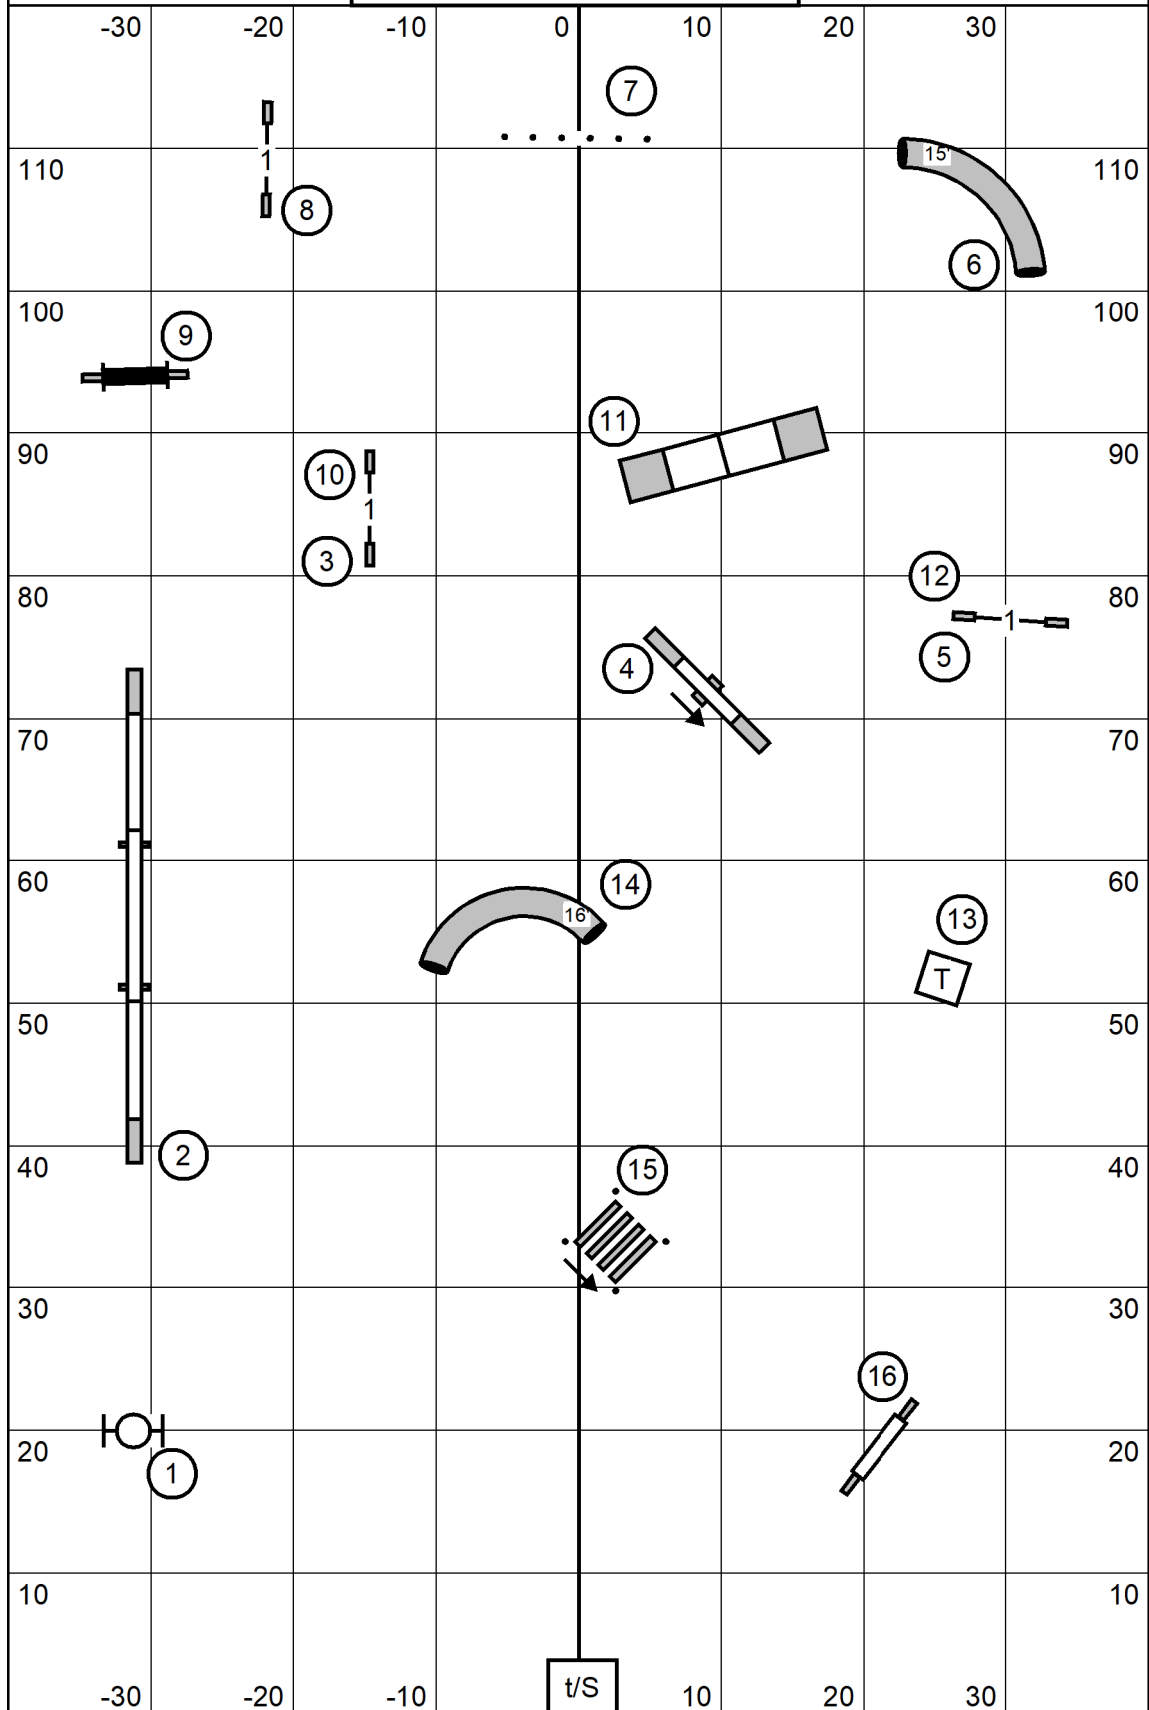

SHAWANGUNK KENNEL CLUB  
 Sunday Dec 28, 2025  
 Paul Mount  
**2. Open Standard /P**

next: 15

next:  
coming out of  
tunnel 14

SHAWANGUNK KENNEL CLUB  
Sunday Dec 28 2025  
Paul Mount  
**3. Novice Std /A/B/P**

SHAWUNGUNK KENNEL CLUB  
 Indoors on Turf, 80x120, e-timing (at Dream Dogs, Saugerties NY)  
 Sunday December 28, 2025  
**Designer and Judge: Paul Mount**  
**4. ISC A2**

one w/r

SHAWUNGUNK KENNEL CLUB  
 Indoors on Turf, 80x120, e-timing (at Dream Dogs)  
 Sunday December 28, 2025  
 Designer and Judge: Paul Mount

20-24 w/r  
 4-16 w/r

next  
 taking 16

**5. EXCELLENT / MASTER JUMPERS WITH WEAVES / P**

next: 14

SHAWANGUNK KENNEL CLUB at Dream Dogs  
 Indoors on Turf, 80x120, e-timing  
 Sunday December 28, 2025  
 Designer and Judge; Paul Mount  
**7 Open Jumpers With Weaves /P**

SHAWANGUNK KENNEL CLUB at Dream Dogs  
 Indoors on Turf, 80x120, e-timing  
 Sunday December 28, 2025  
 Designer and Judge; Paul Mount  
**8. Novice Jumpers With Weaves /P**

next 12