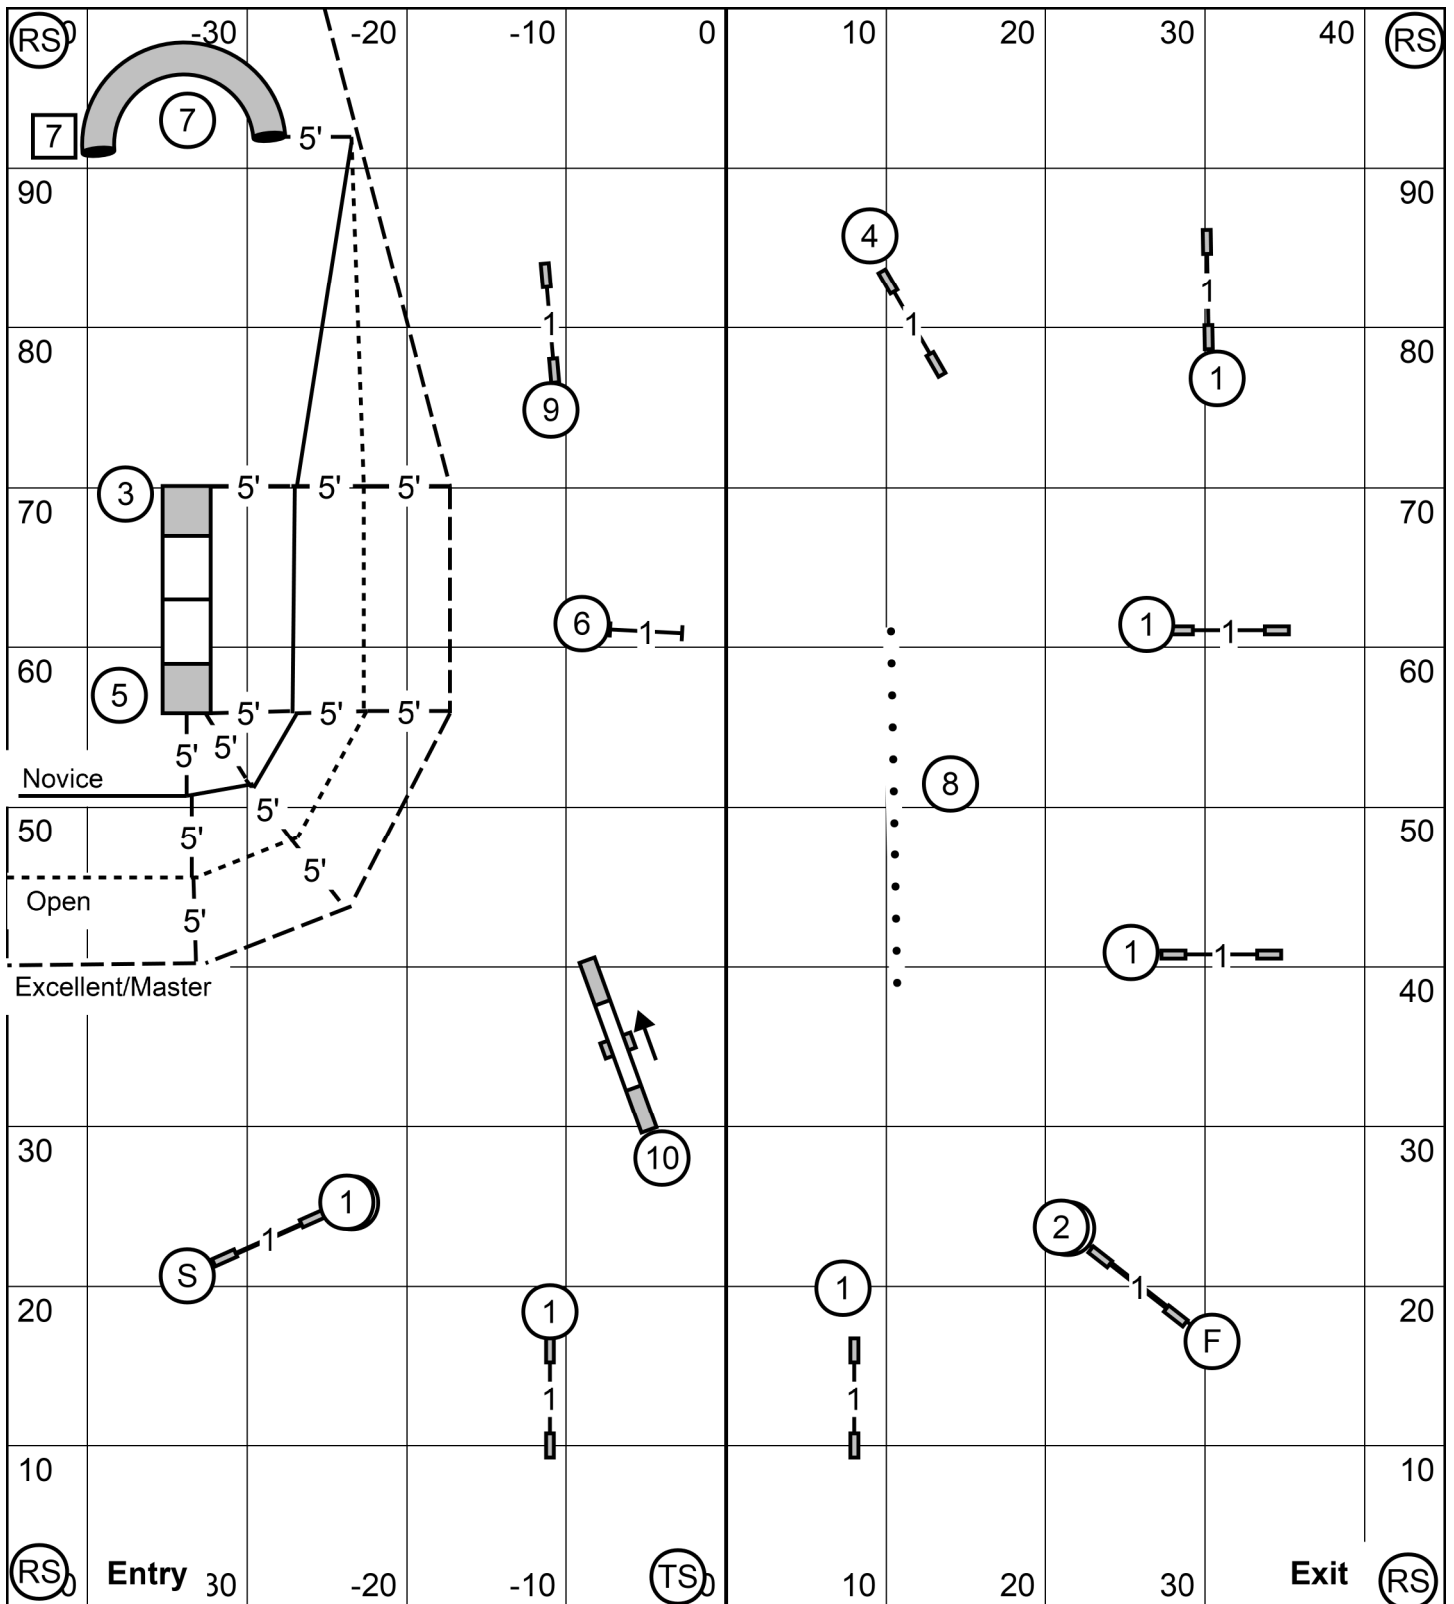

Schenectady Dog Training Club - 03/14/2026 - Novice JWW - Don Farage

Schenectady Dog Training Club - 03/14/2026 - FAST - Don Farage

Send Bonus (All taken in flow)

Excellent/Master: 5 - Square 7 - 3

Novice and Open: 5 - 7 or 7 - 3