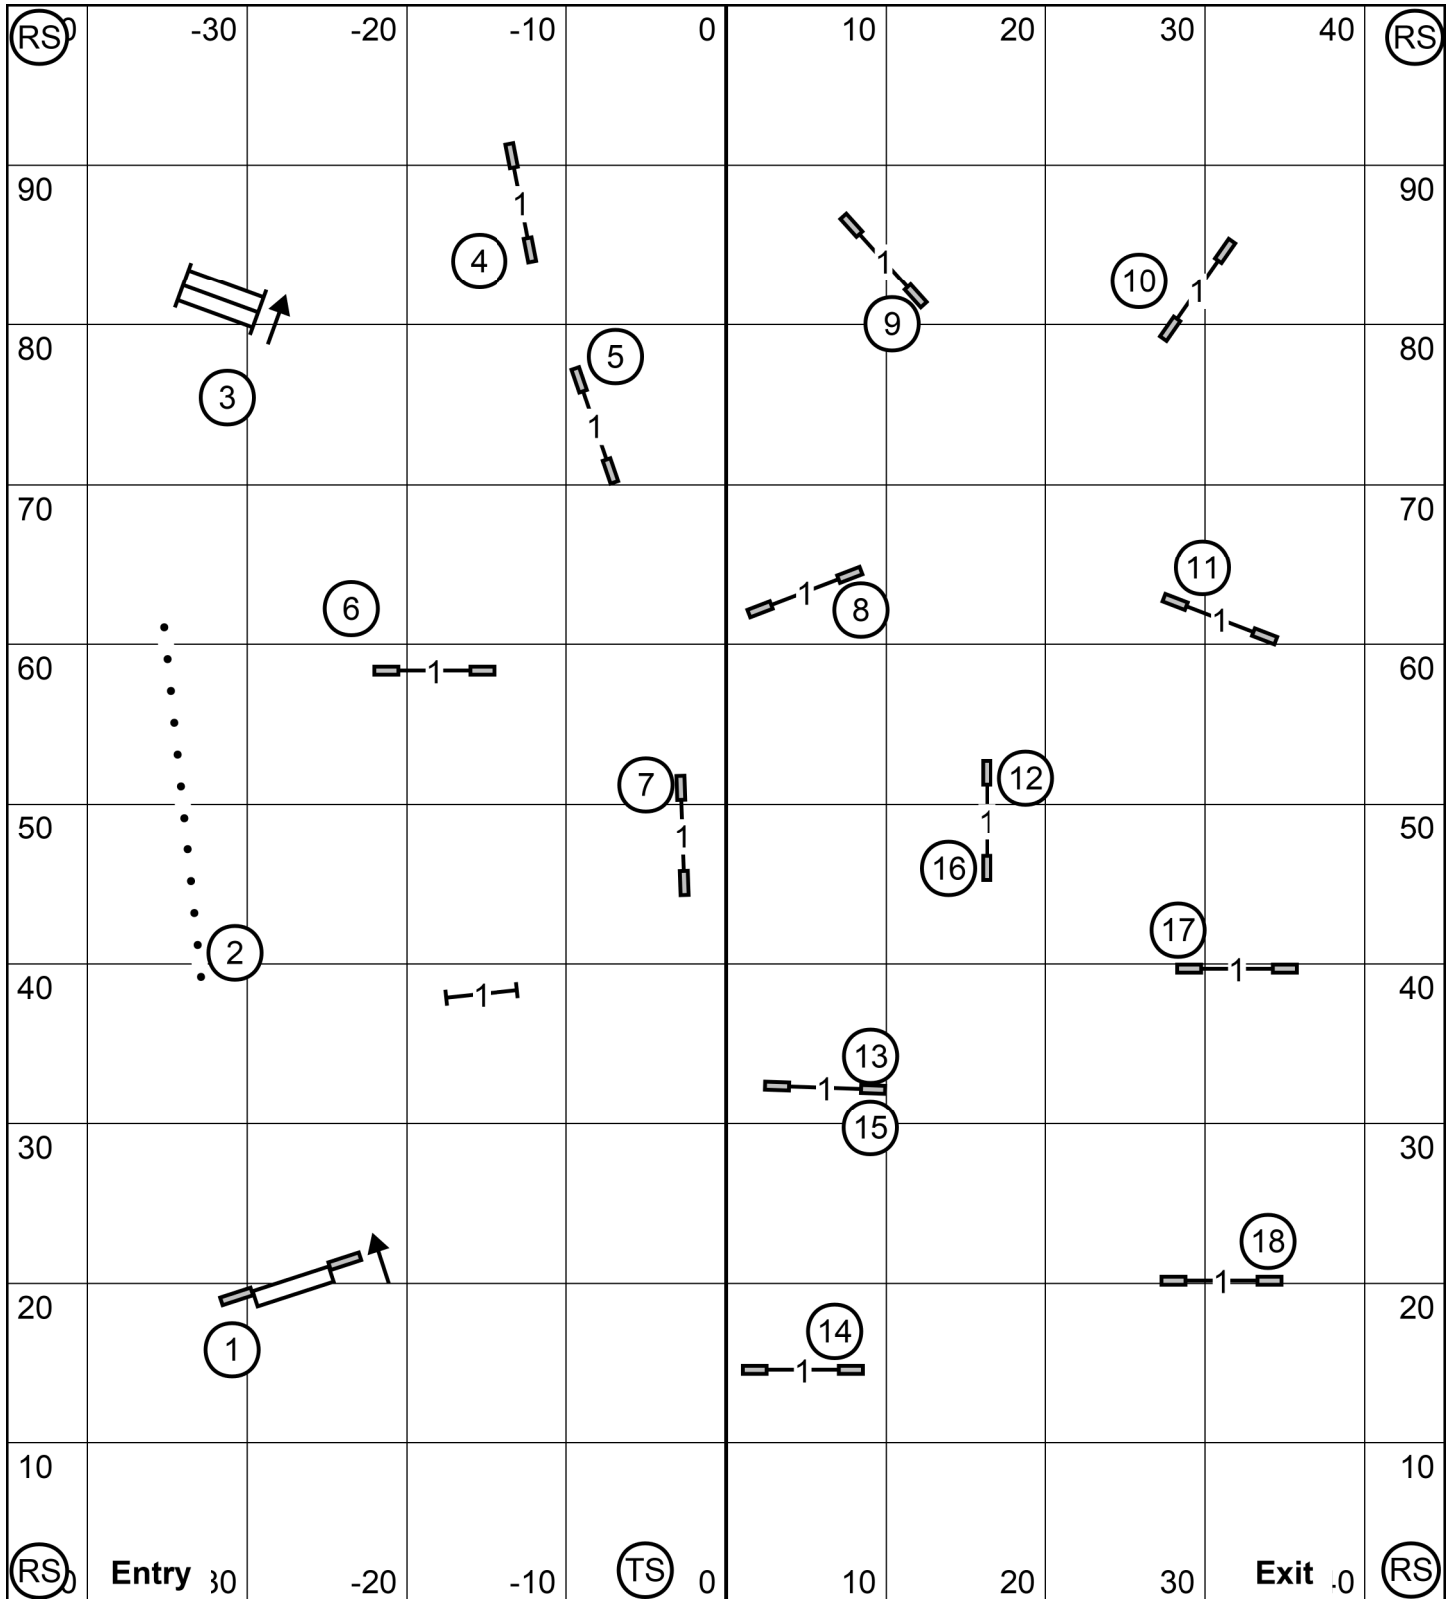

Schenectady Dog Training Club - 03/14/2026 - Excellent/Master JWW - Don Farage