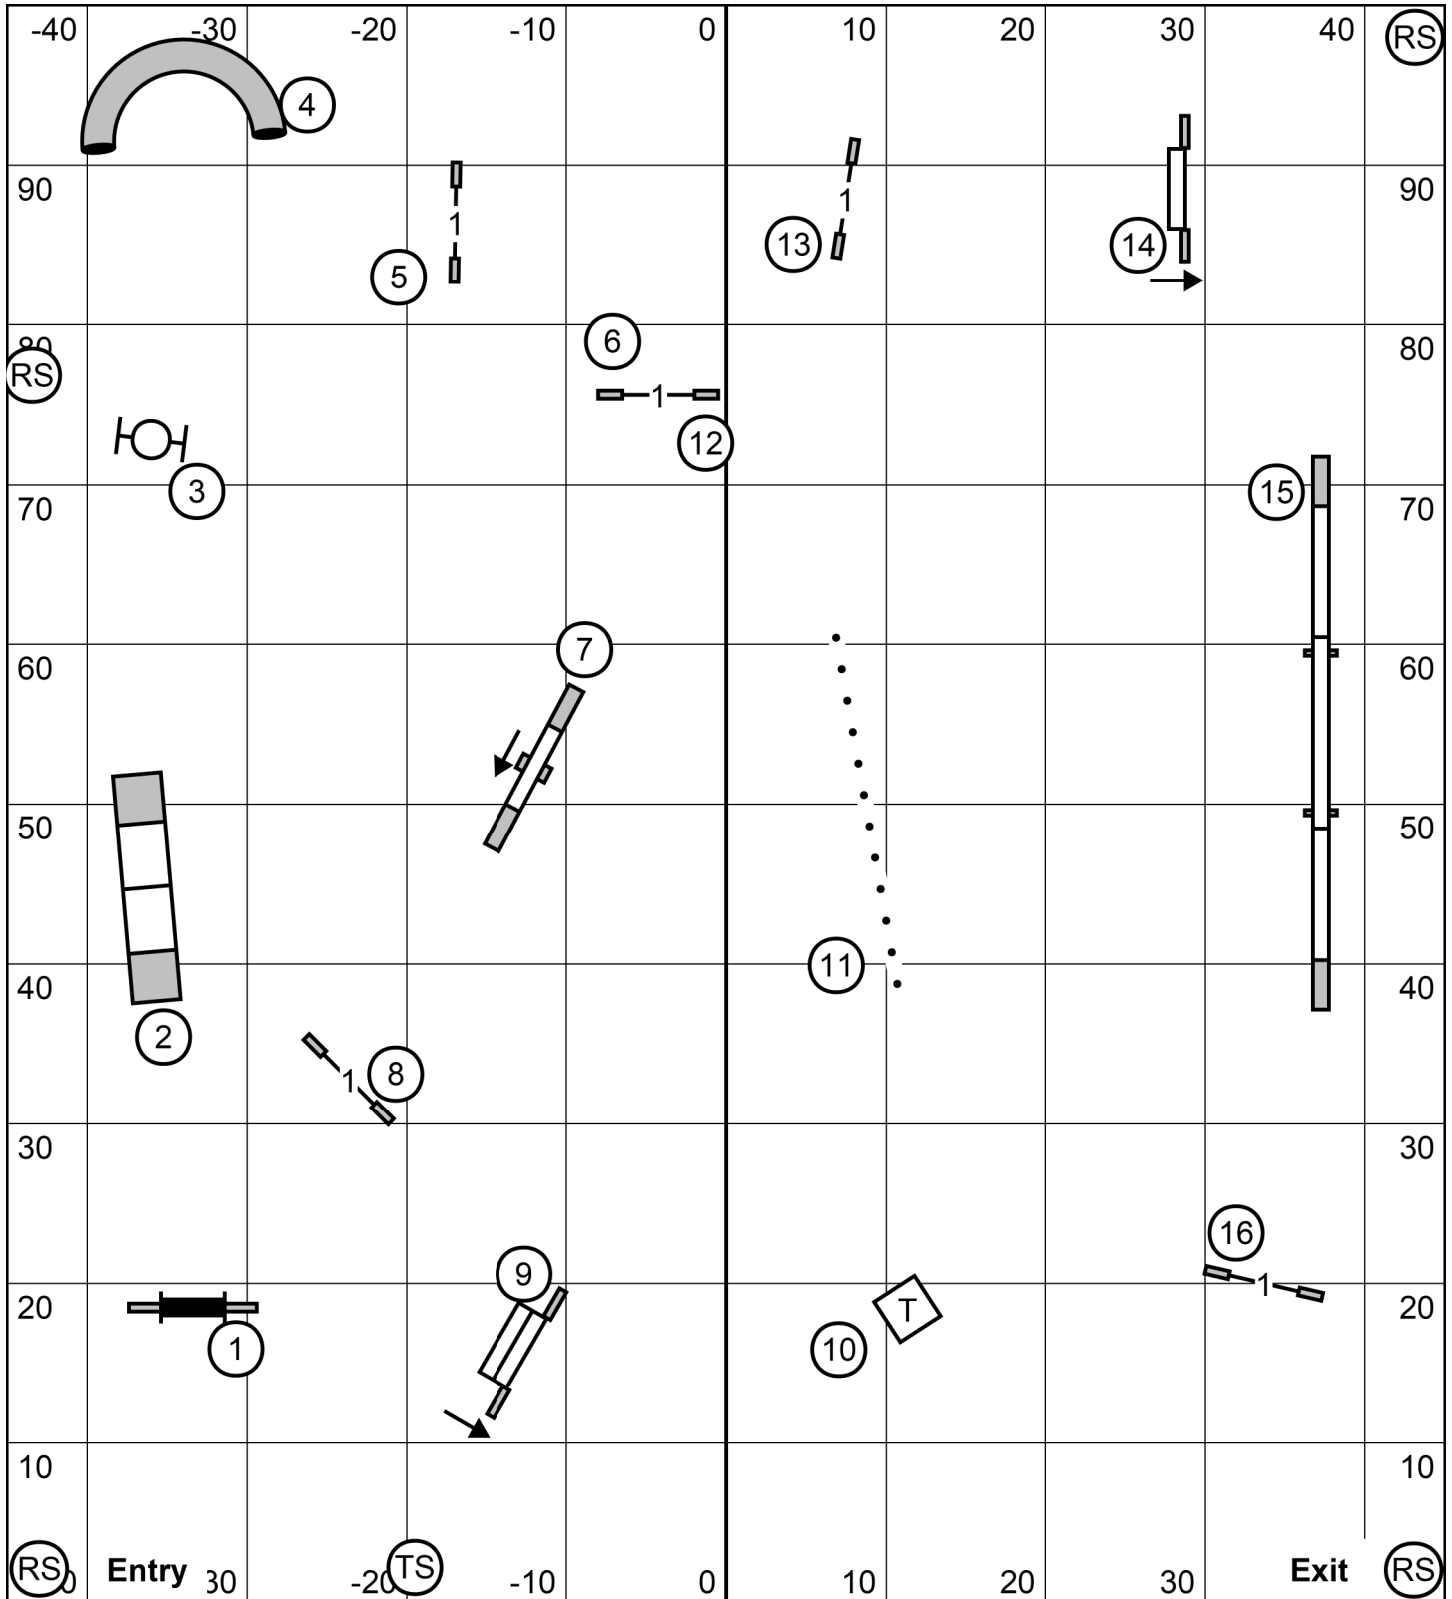

Schenectady Dog Training Club - 03/14/2026 - Open STD - Don Farage