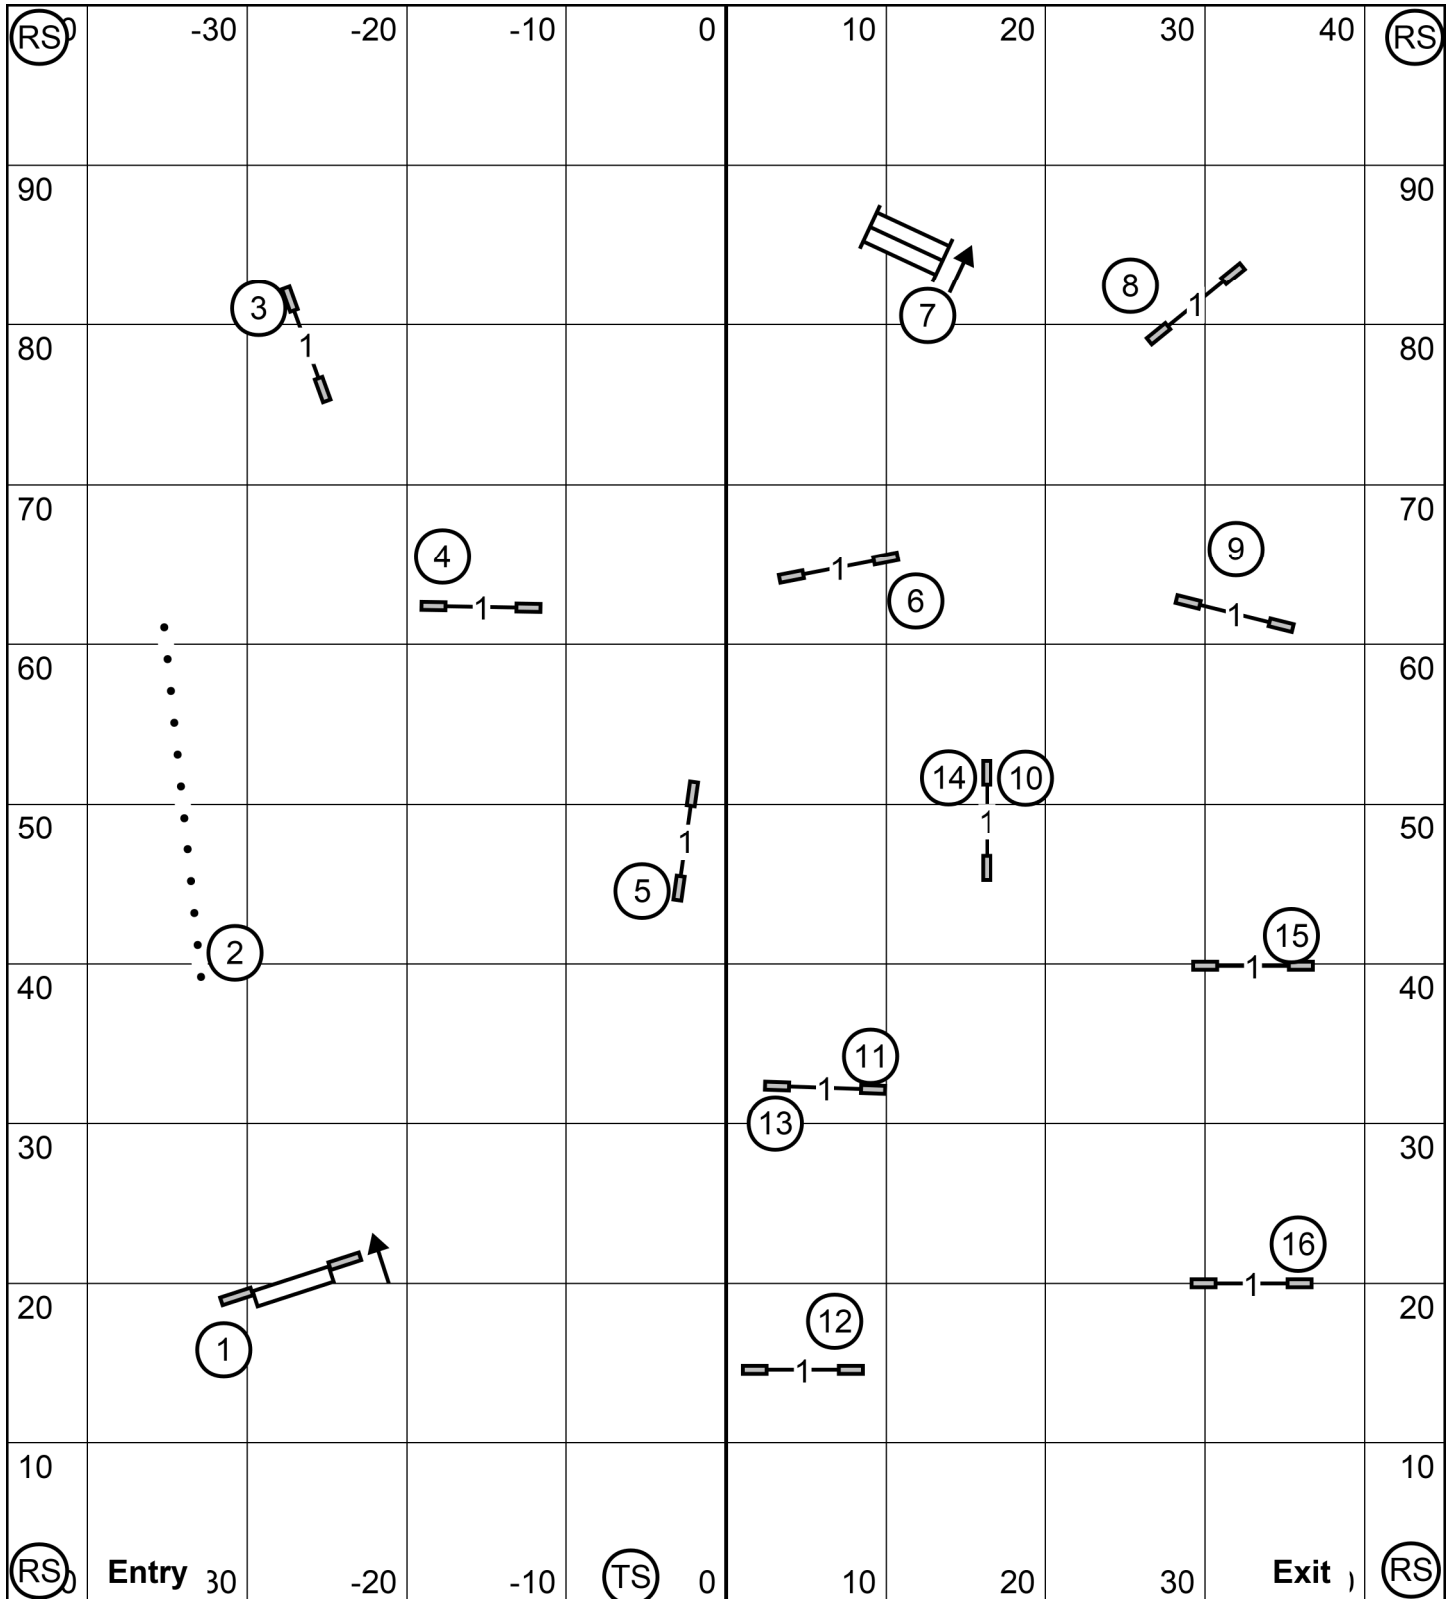

Schenectady Dog Training Club - 03/14/2026 - Open JWW - Don Farage