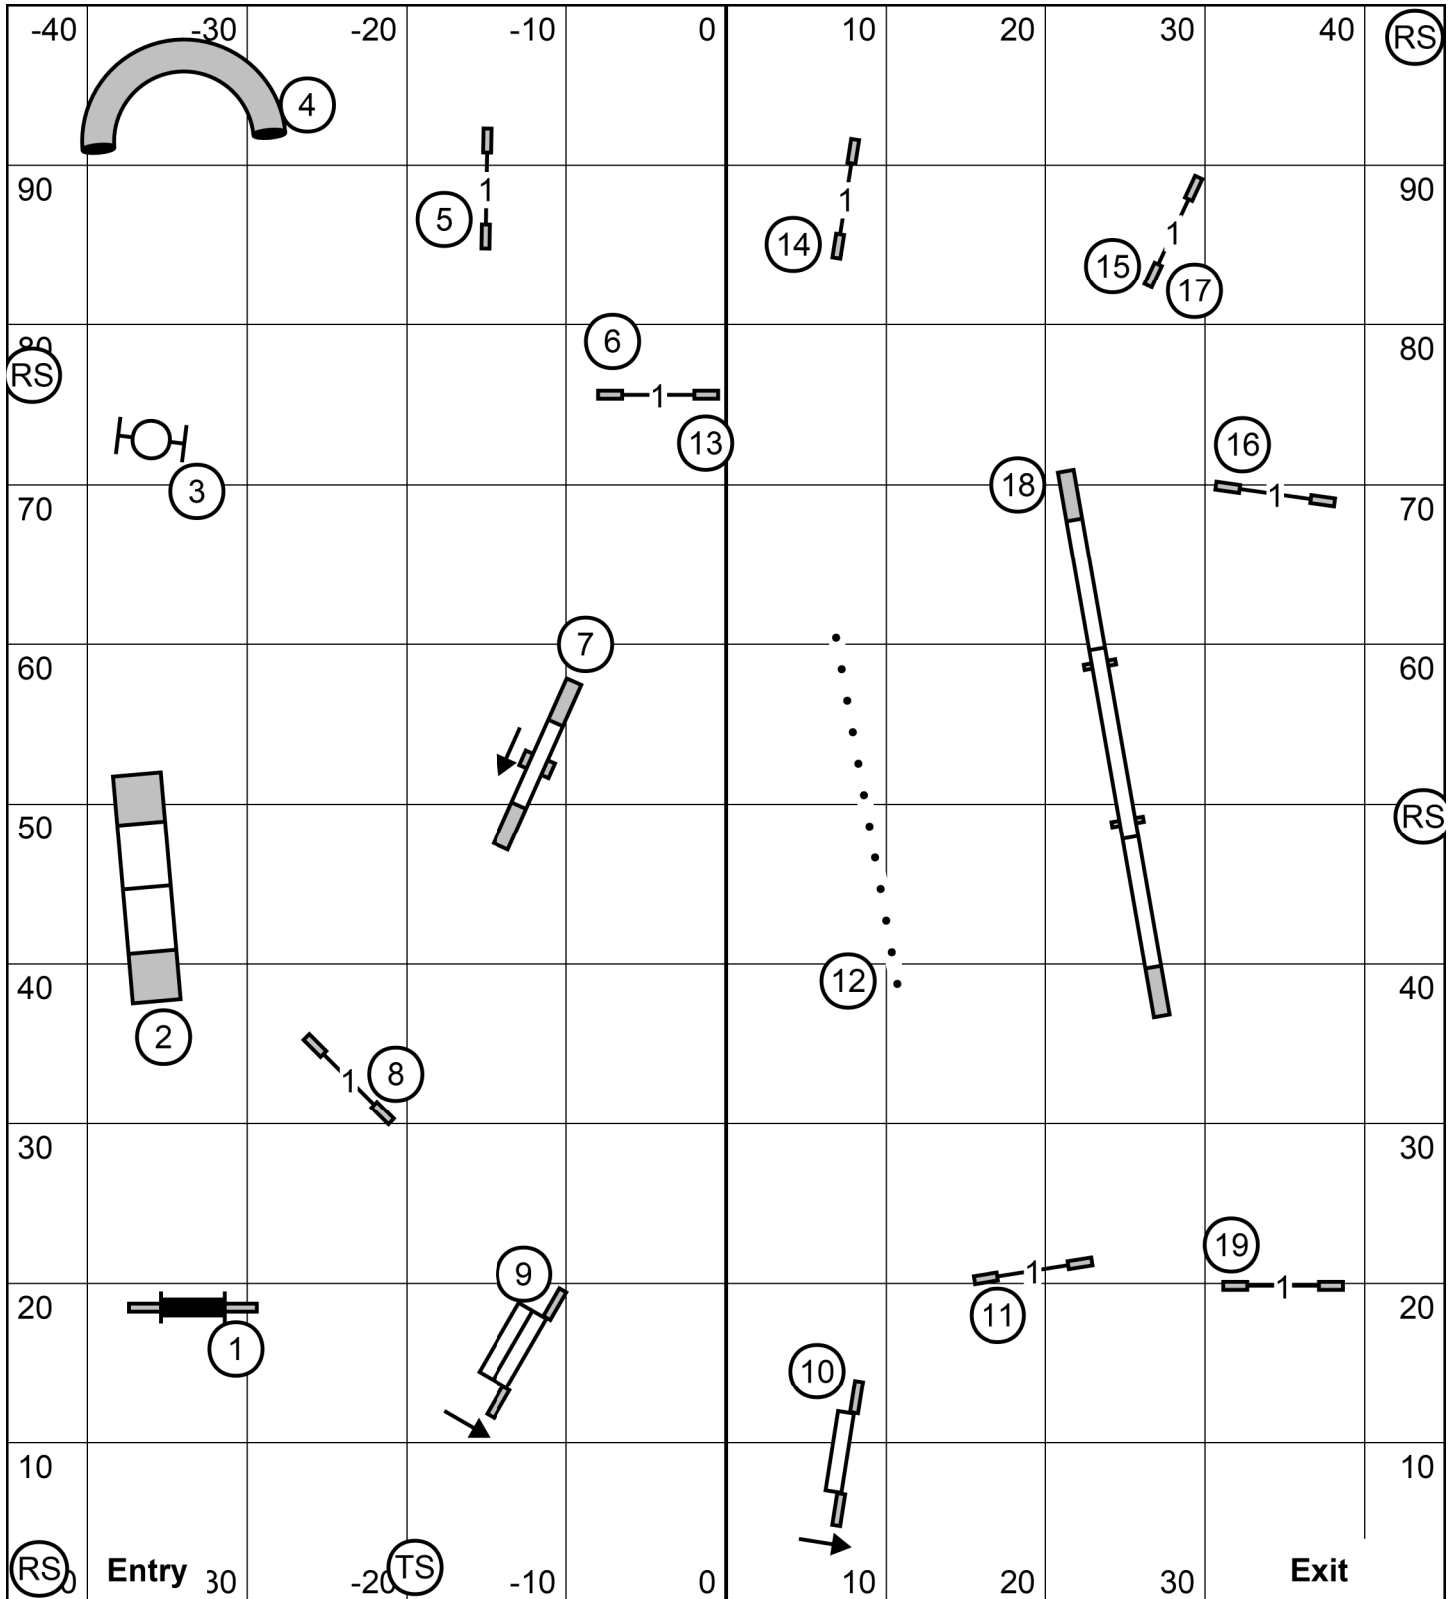

Schenectady Dog Training Club - 03/14/2026 - Novice JWW - Don Farage

Schenectady Dog Training Club - 03/14/2026 - FAST - Don Farage

Send Bonus (All taken in flow)

Excellent/Master: 5 - Square 7 - 3

Novice and Open: 5 - 7 or 7 - 3