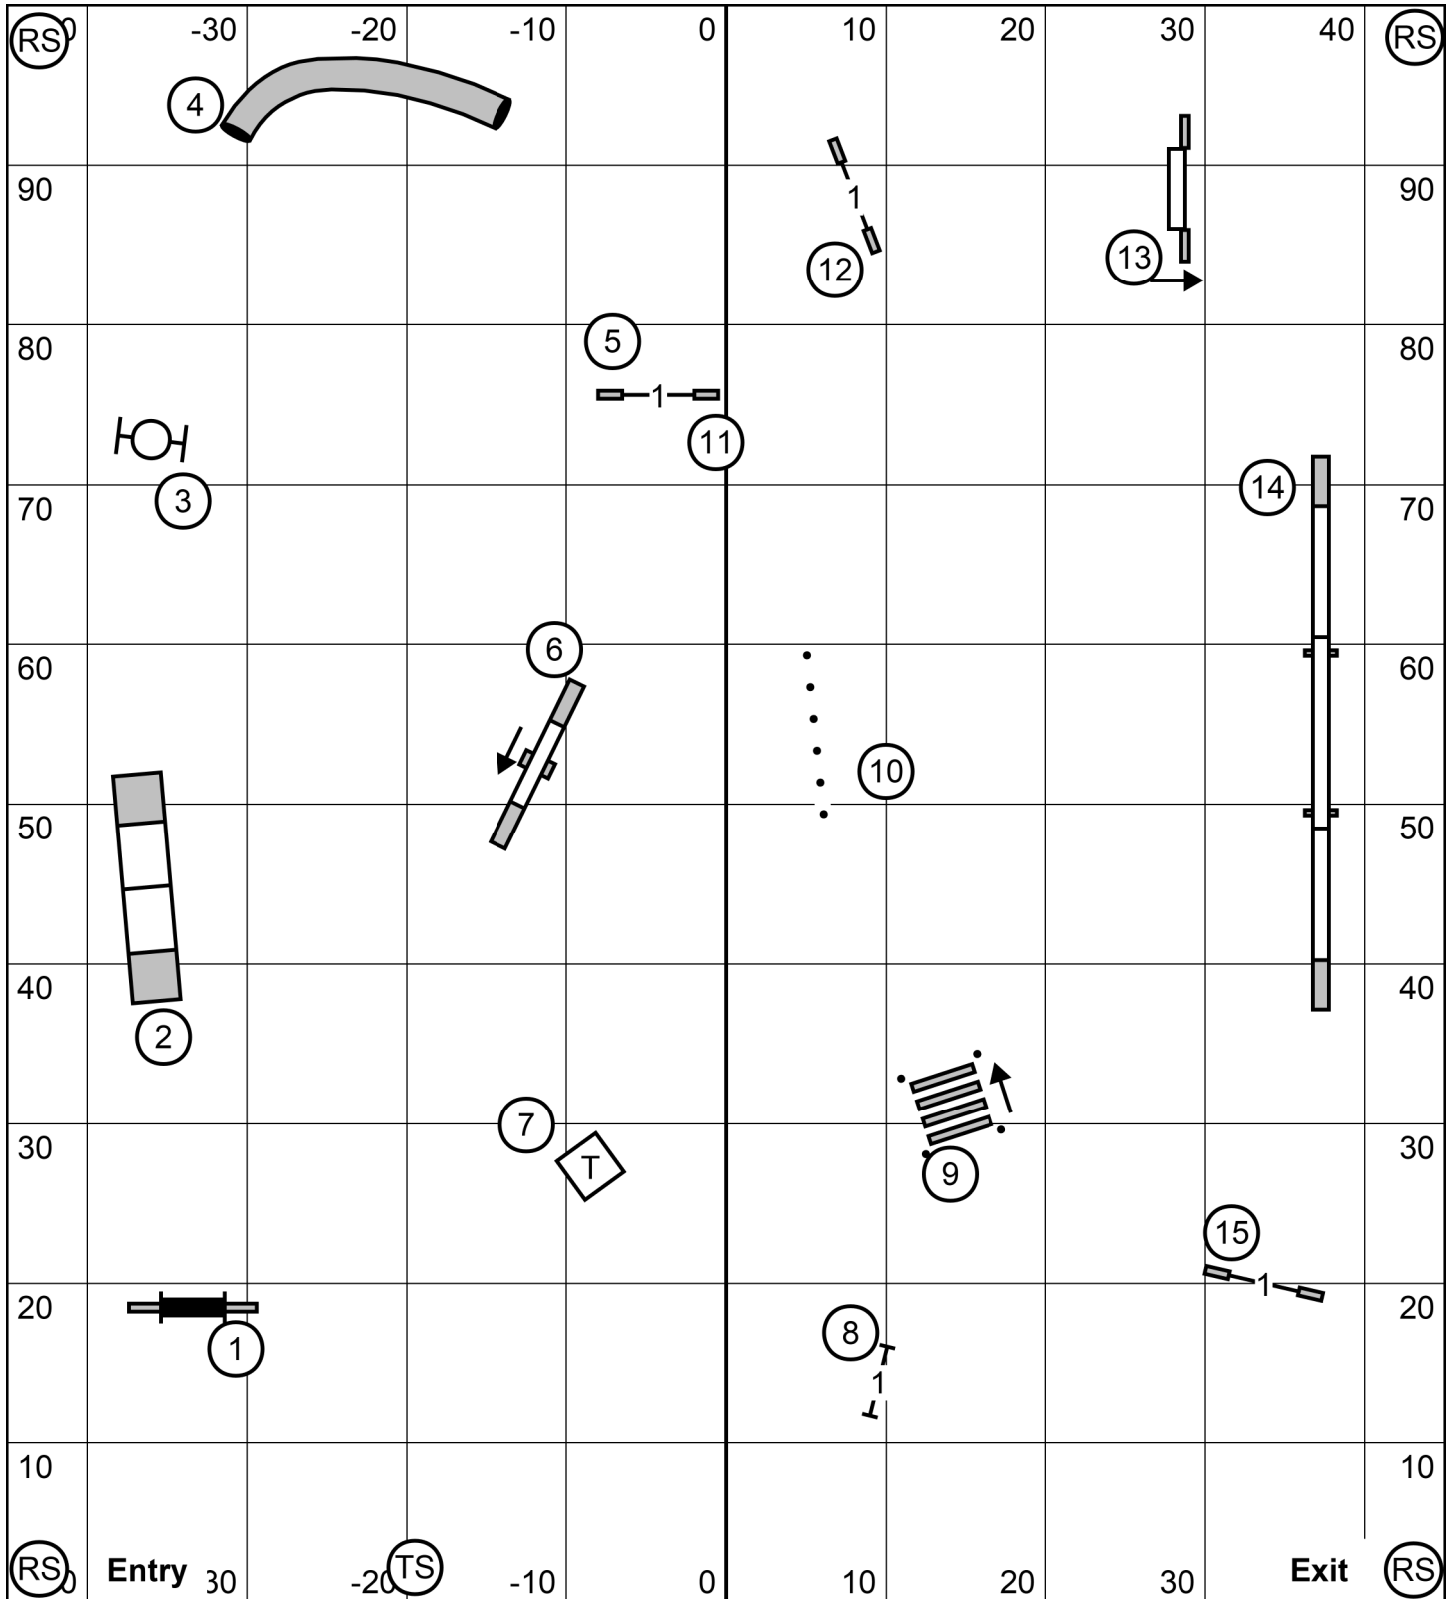

Schenectady Dog Training Club - 03/14/2026 - Novice STD - Don Farage