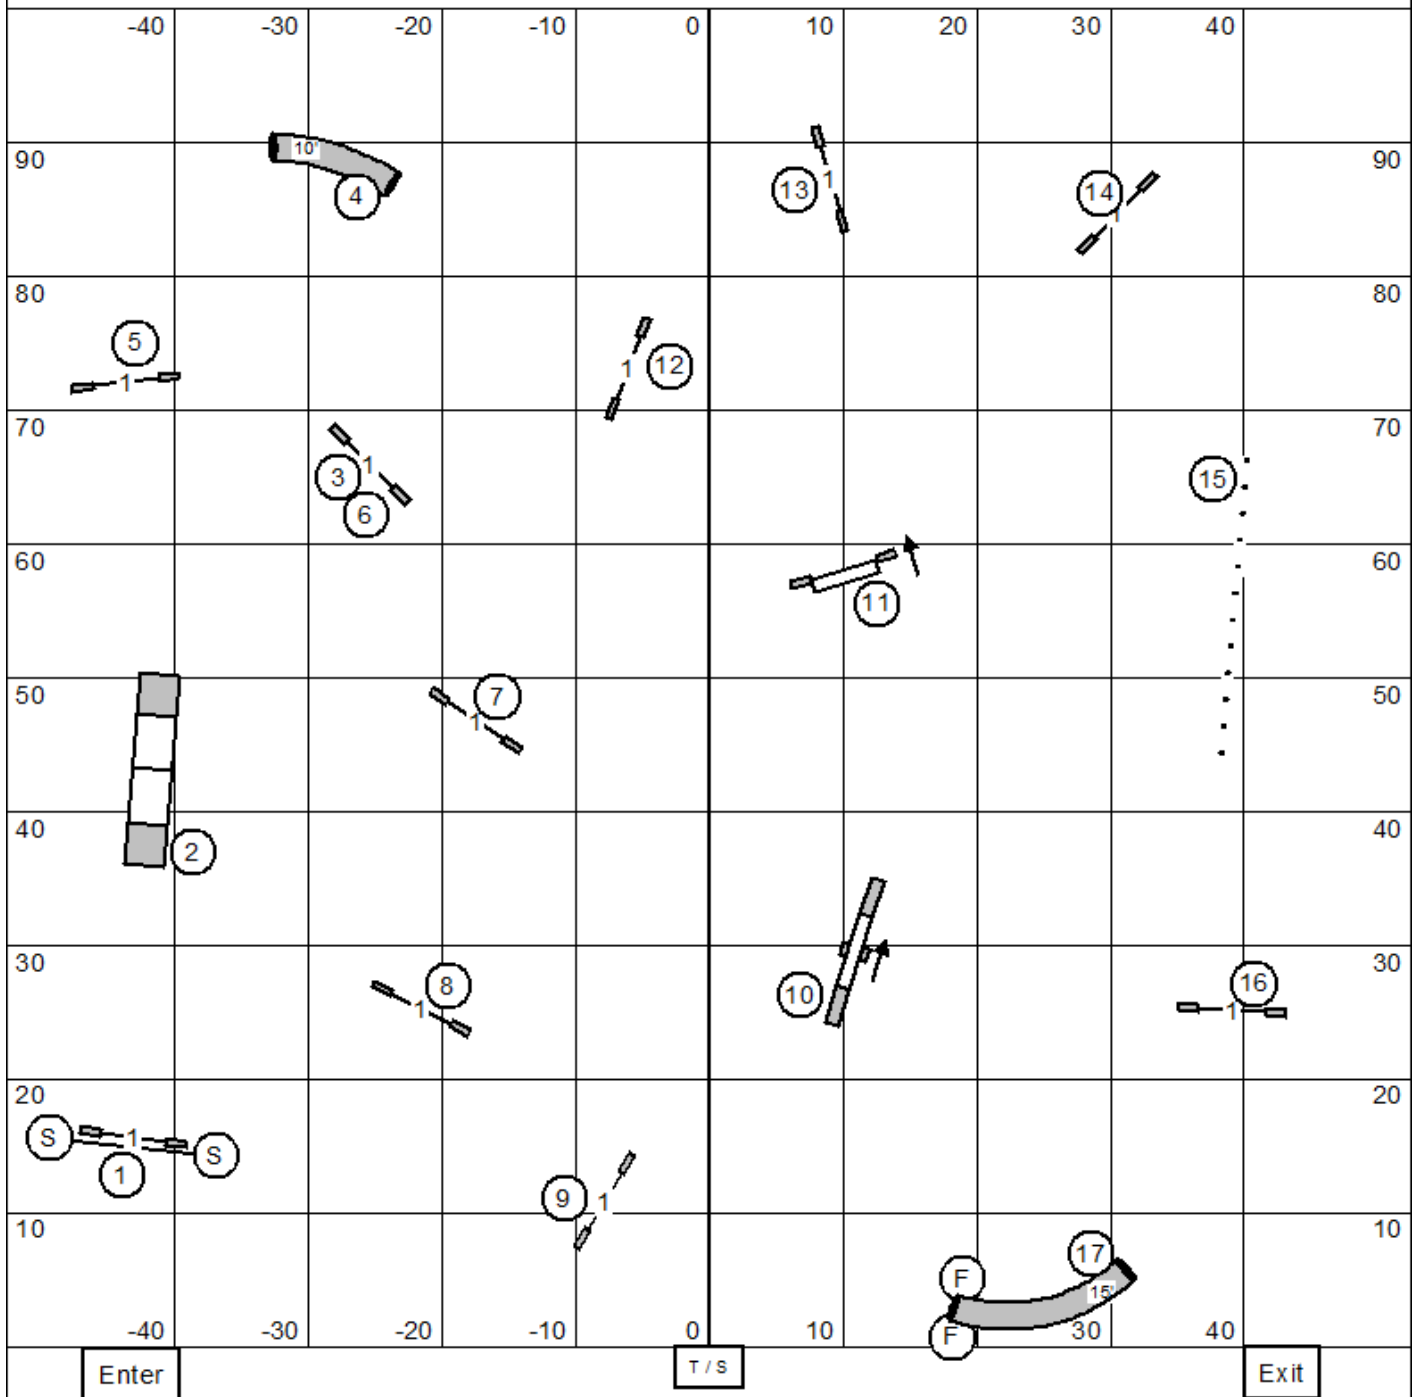

Time 2 Beat

LEAP Agility Club of Central MA
 The Fieldhouse (105' x 100) ~ Northford, CT
 AKC Judge Laura Kuterbach ~ 03/22/2026

Excellent / Master Standard

LEAP Agility Club of Central MA
 The Fieldhouse (105' x 100) ~ Northford, CT
 AKC Judge Laura Kuterbach ~ 03/22/2026

Open Standard

LEAP Agility Club of Central MA
 The Fieldhouse (105' x 100) ~ Northford, CT
 AKC Judge Laura Kuterbach ~ 03/22/2026

Novice Standard

LEAP Agility Club of Central MA
 The Fieldhouse (105' x 100) ~ Northford, CT
 AKC Judge Laura Kuterbach ~ 03/22/2026

Exc / Master Jumpers w/ Weaves

LEAP Agility Club of Central MA
 The Fieldhouse (105' x 100) ~ Northford, CT
 AKC Judge Laura Kuterbach ~ 03/22/2026

Open Jumpers w/ Weaves

LEAP Agility Club of Central MA

The Fieldhouse (105' x 100) ~ Northford, CT