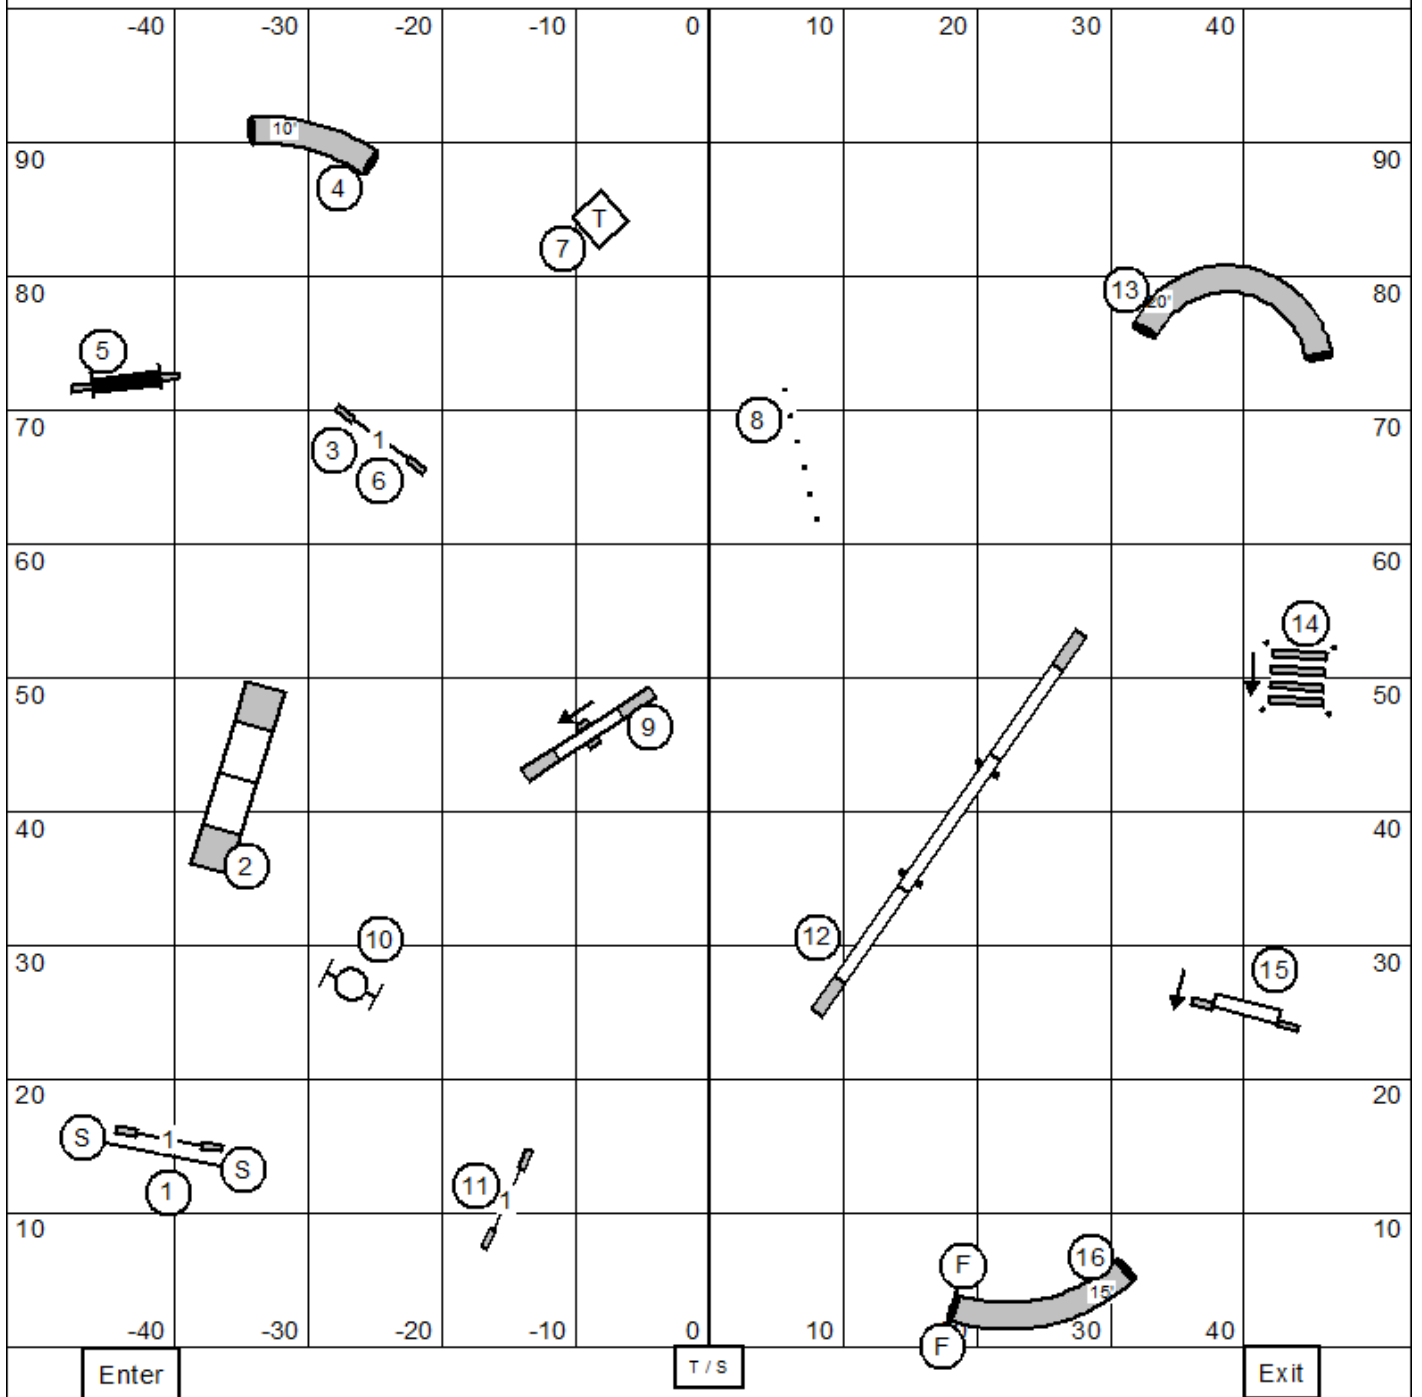

Time 2 Beat

LEAP Agility Club of Central MA
 The Fieldhouse (105' x 100) ~ Northford, CT
 AKC Judge Laura Kuterbach ~ 03/22/2026

Excellent / Master Standard

LEAP Agility Club of Central MA
 The Fieldhouse (105' x 100) ~ Northford, CT
 AKC Judge Laura Kuterbach ~ 03/22/2026

Open Standard

LEAP Agility Club of Central MA
 The Fieldhouse (105' x 100) ~ Northford, CT
 AKC Judge Laura Kuterbach ~ 03/22/2026

Novice Standard

LEAP Agility Club of Central MA
 The Fieldhouse (105' x 100) ~ Northford, CT
 AKC Judge Laura Kuterbach ~ 03/22/2026

Exc / Master Jumpers w/ Weaves

LEAP Agility Club of Central MA
 The Fieldhouse (105' x 100) ~ Northford, CT
 AKC Judge Laura Kuterbach ~ 03/22/2026

Open Jumpers w/ Weaves

LEAP Agility Club of Central MA

The Fieldhouse (105' x 100) ~ Northford, CT