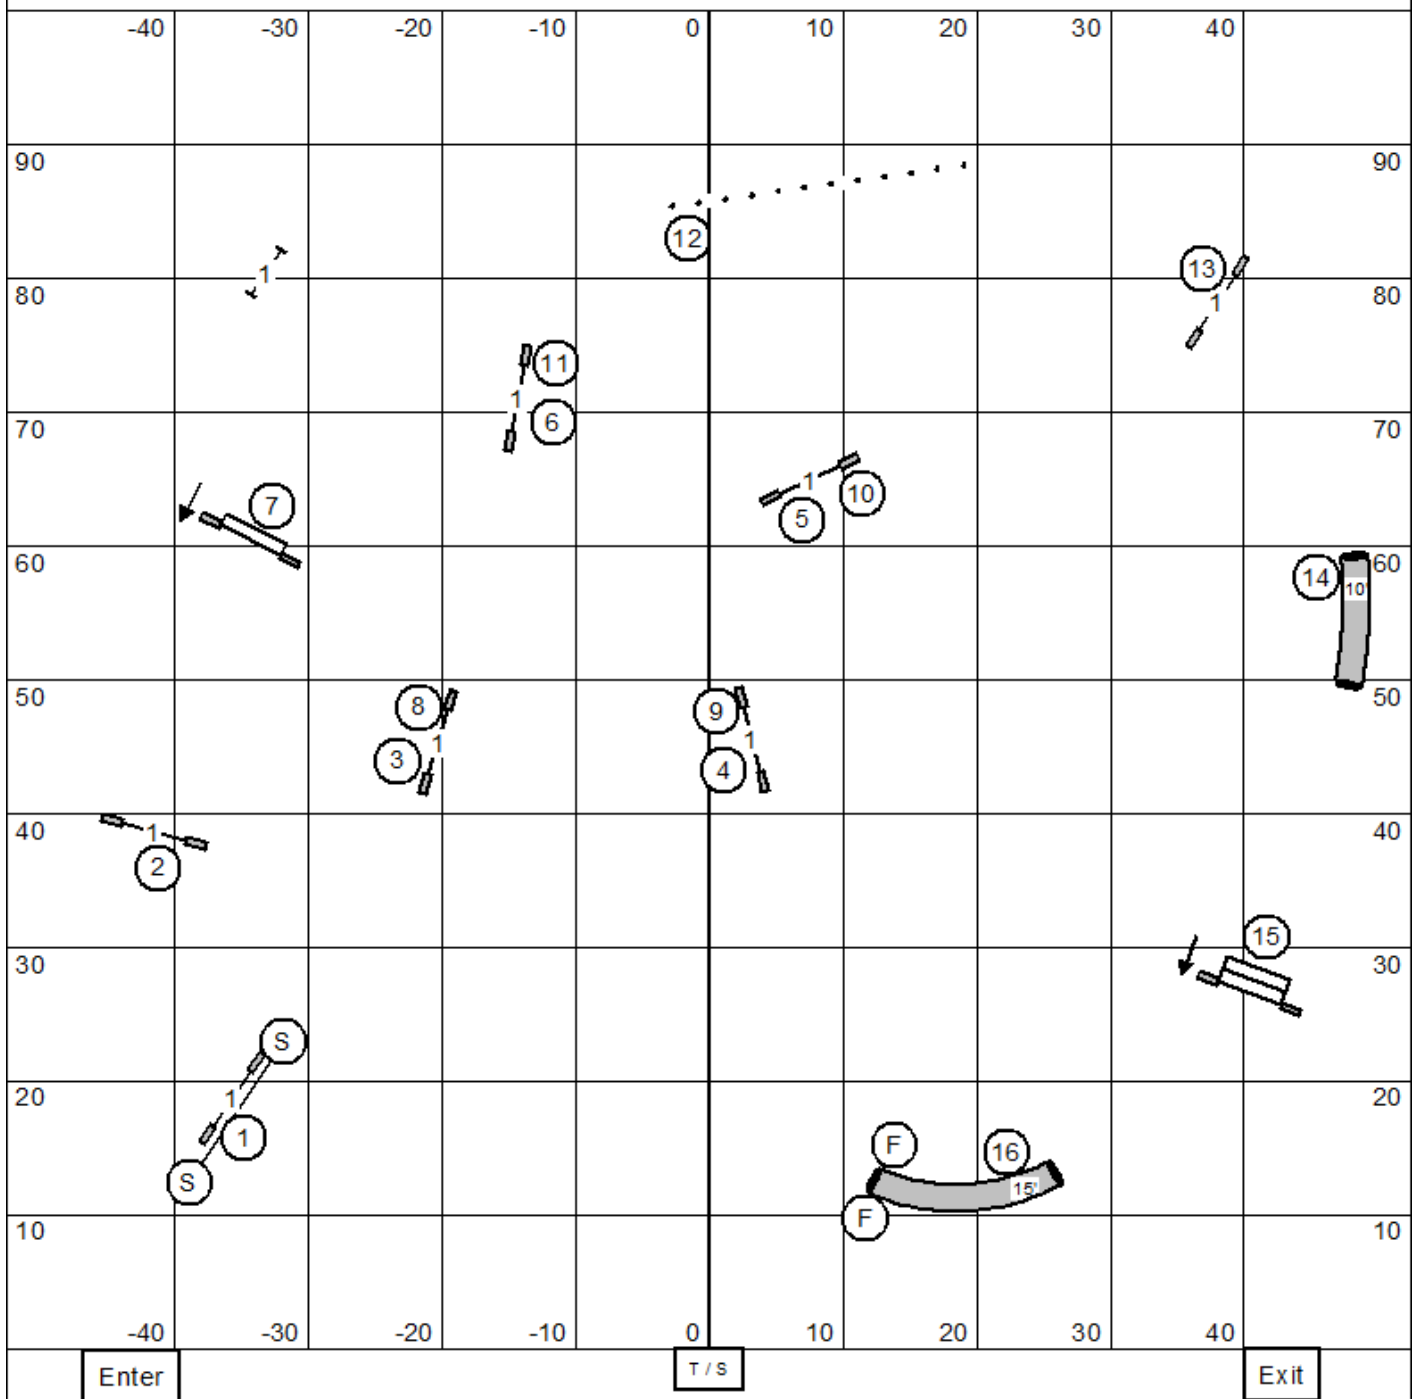

Open Standard

LEAP Agility Club of Central MA
 The Fieldhouse (105' x 100) ~ Northford, CT
 AKC Judge Laura Kuterbach ~ 03/22/2026

Novice Standard

LEAP Agility Club of Central MA
 The Fieldhouse (105' x 100) ~ Northford, CT
 AKC Judge Laura Kuterbach ~ 03/22/2026

Exc / Master Jumpers w/ Weaves

LEAP Agility Club of Central MA
 The Fieldhouse (105' x 100) ~ Northford, CT
 AKC Judge Laura Kuterbach ~ 03/22/2026

Open Jumpers w/ Weaves

LEAP Agility Club of Central MA

The Fieldhouse (105' x 100) ~ Northford, CT