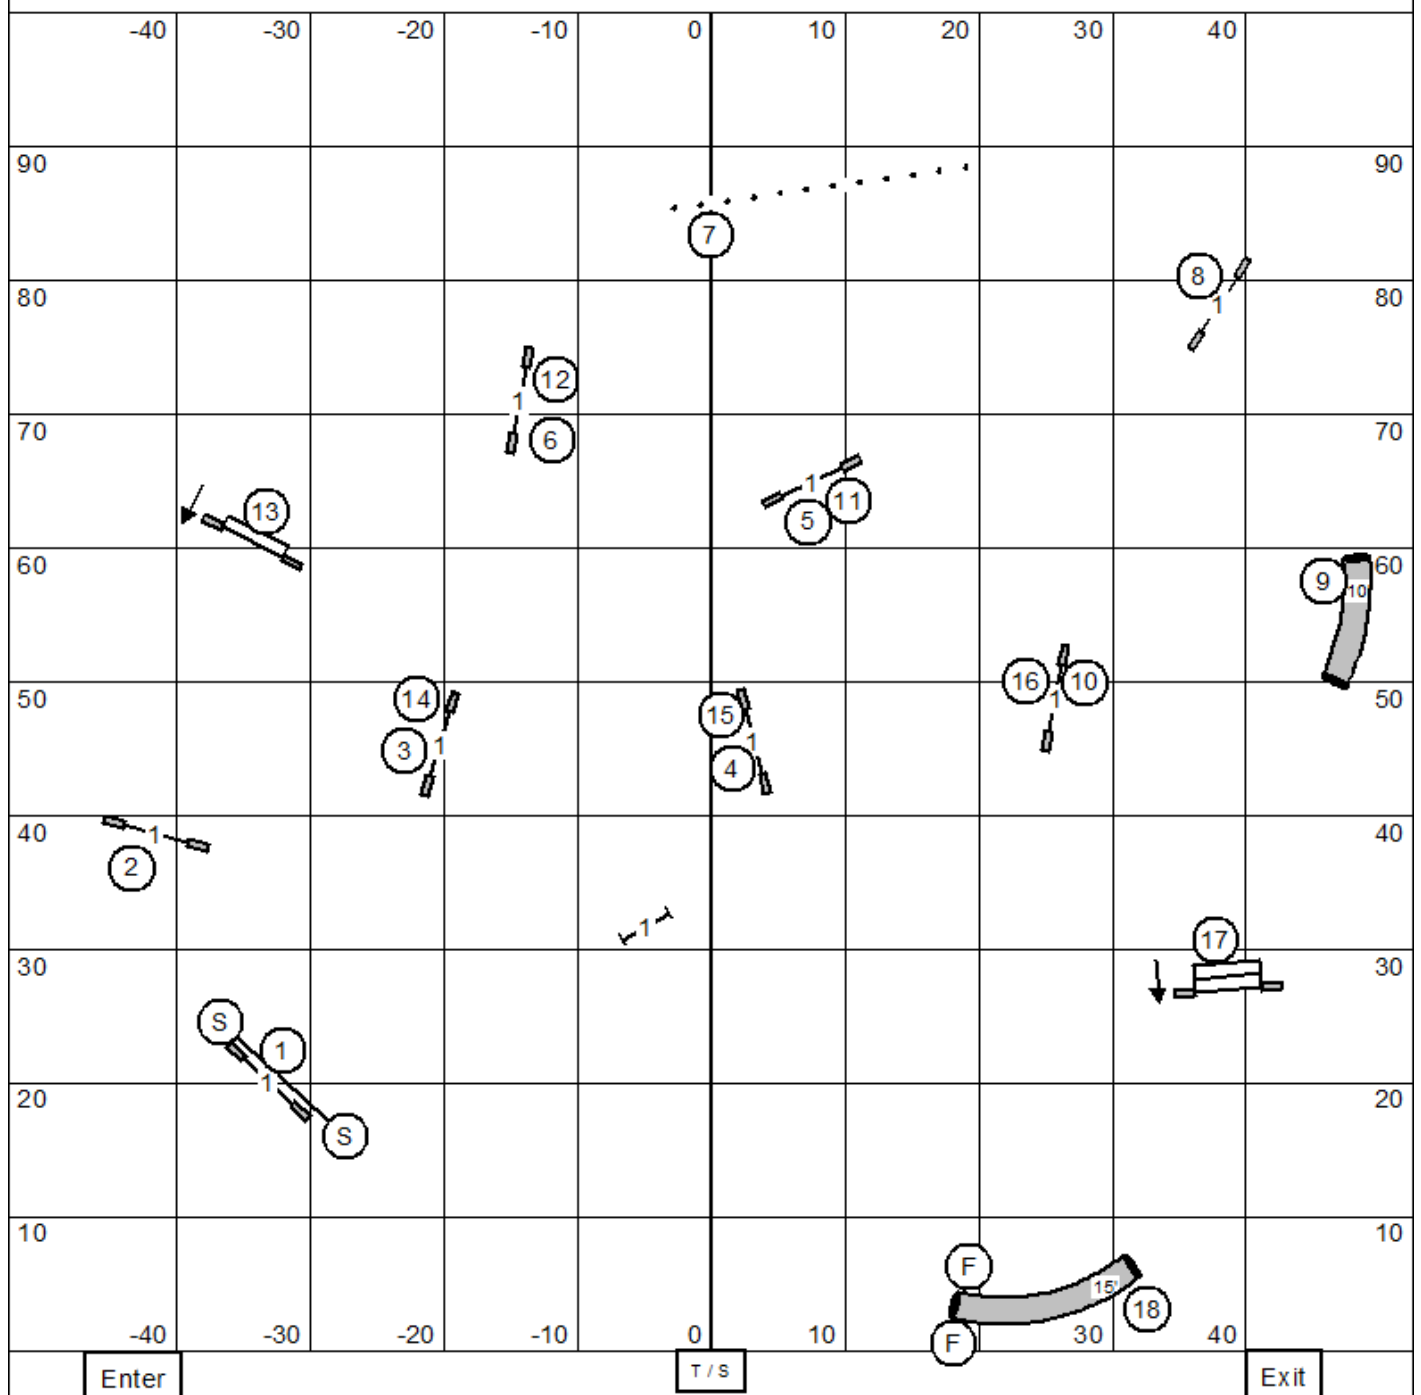

Time 2 Beat

LEAP Agility Club of Central MA
 The Fieldhouse (105' x 100) ~ Northford, CT
 AKC Judge Laura Kuterbach ~ 03/22/2026

Excellent / Master Standard

LEAP Agility Club of Central MA
 The Fieldhouse (105' x 100) ~ Northford, CT
 AKC Judge Laura Kuterbach ~ 03/22/2026

Open Standard

LEAP Agility Club of Central MA
 The Fieldhouse (105' x 100) ~ Northford, CT
 AKC Judge Laura Kuterbach ~ 03/22/2026

Novice Standard

LEAP Agility Club of Central MA
 The Fieldhouse (105' x 100) ~ Northford, CT
 AKC Judge Laura Kuterbach ~ 03/22/2026

Exc / Master Jumpers w/ Weaves

LEAP Agility Club of Central MA
 The Fieldhouse (105' x 100) ~ Northford, CT
 AKC Judge Laura Kuterbach ~ 03/22/2026

Open Jumpers w/ Weaves

LEAP Agility Club of Central MA

The Fieldhouse (105' x 100) ~ Northford, CT