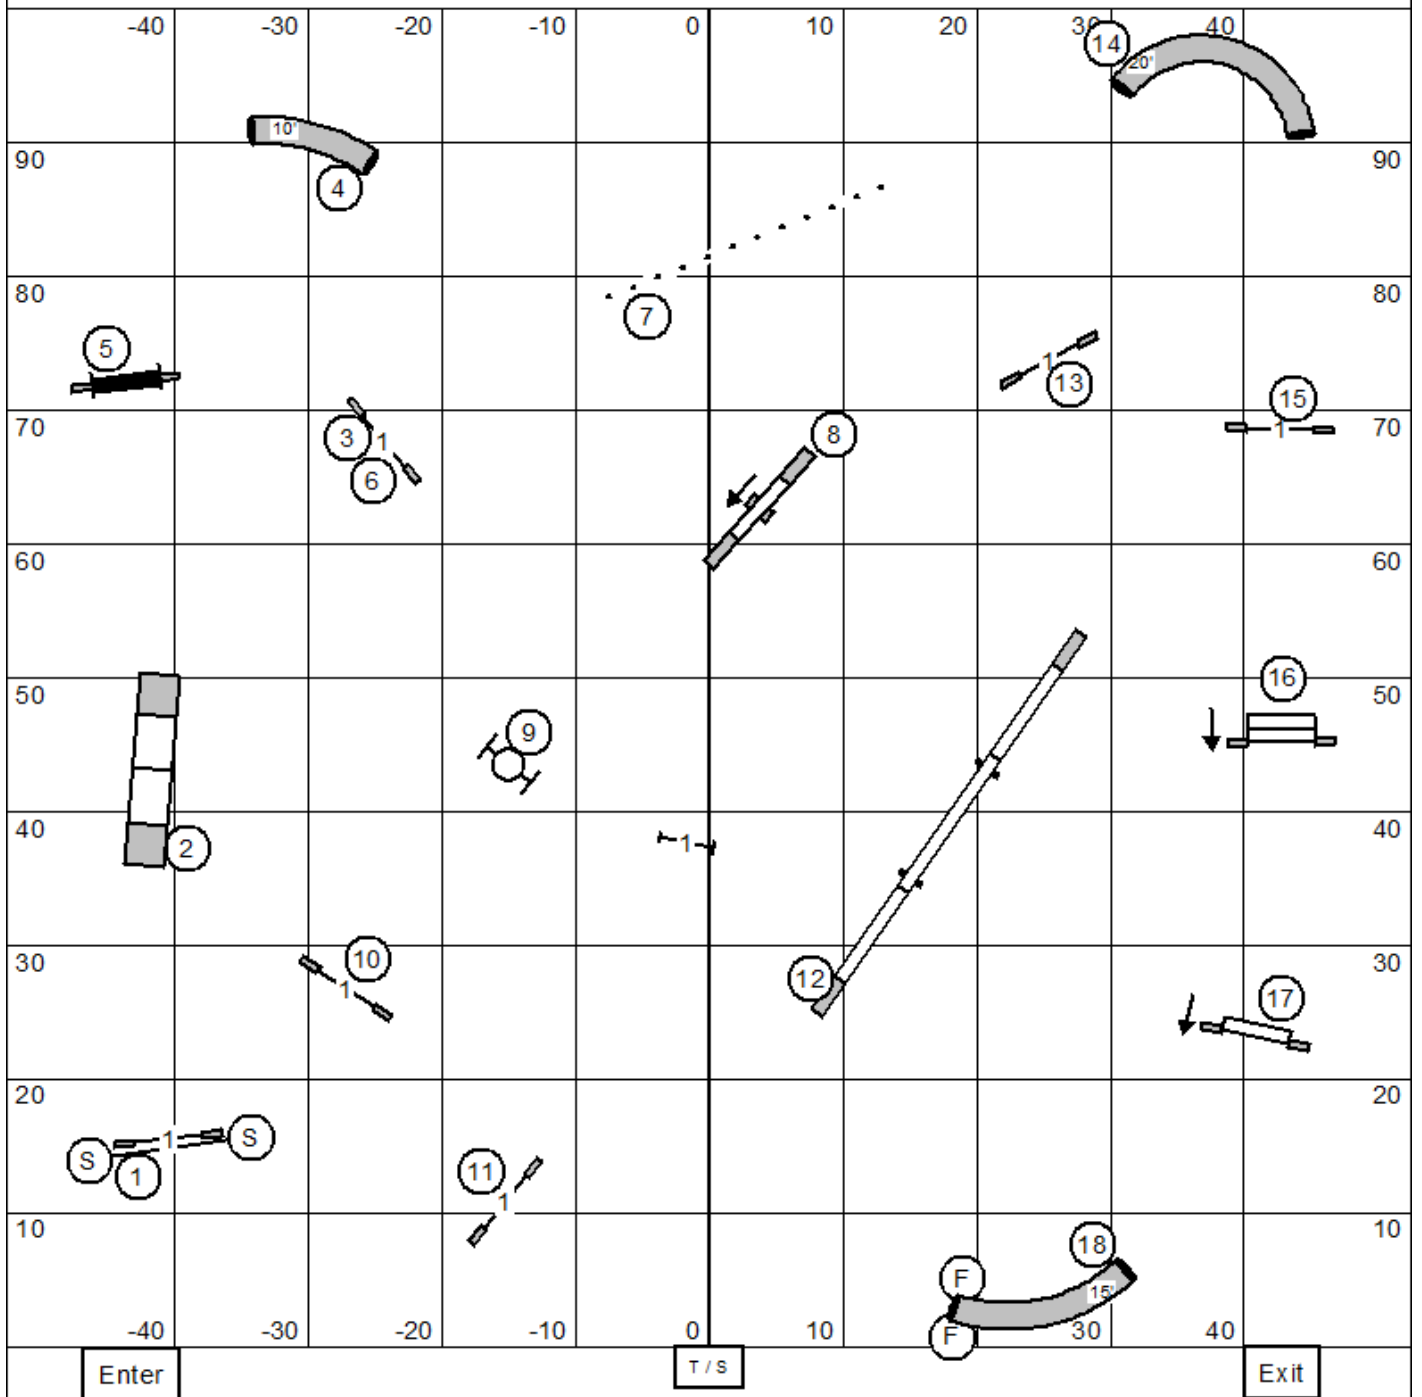

Time 2 Beat

LEAP Agility Club of Central MA
 The Fieldhouse (105' x 100) ~ Northford, CT
 AKC Judge Laura Kuterbach ~ 03/22/2026

Excellent / Master Standard

LEAP Agility Club of Central MA
 The Fieldhouse (105' x 100) ~ Northford, CT
 AKC Judge Laura Kuterbach ~ 03/22/2026

Open Standard

LEAP Agility Club of Central MA
 The Fieldhouse (105' x 100) ~ Northford, CT
 AKC Judge Laura Kuterbach ~ 03/22/2026

Novice Standard

LEAP Agility Club of Central MA
 The Fieldhouse (105' x 100) ~ Northford, CT
 AKC Judge Laura Kuterbach ~ 03/22/2026