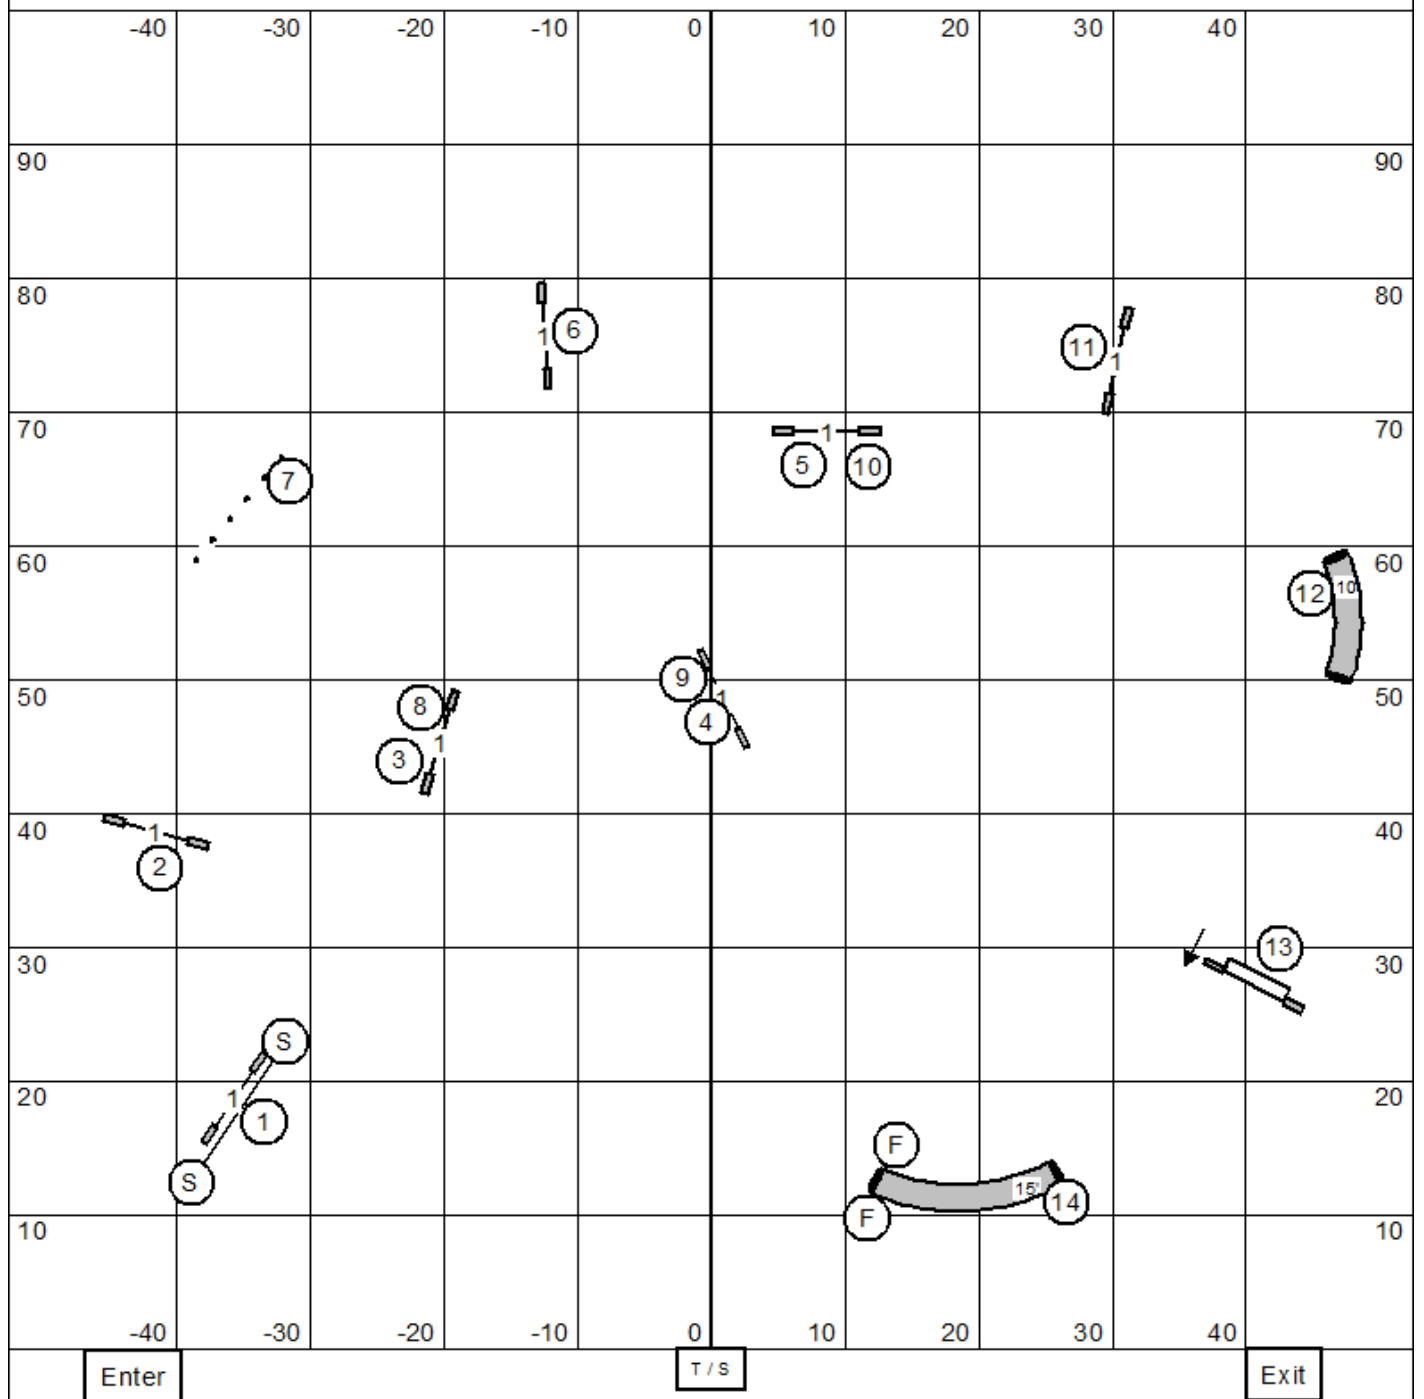

Exc / Master Jumpers w/ Weaves

LEAP Agility Club of Central MA
 The Fieldhouse (105' x 100) ~ Northford, CT
 AKC Judge Laura Kuterbach ~ 03/22/2026

Open Jumpers w/ Weaves

LEAP Agility Club of Central MA

The Fieldhouse (105' x 100) ~ Northford, CT

AKC Judge Laura Kuterbach ~ 03/22/2026

Novice Jumpers w/ Weaves

LEAP Agility Club of Central MA
 The Fieldhouse (105' x 100) ~ Northford, CT
 AKC Judge Laura Kuterbach ~ 03/22/2026