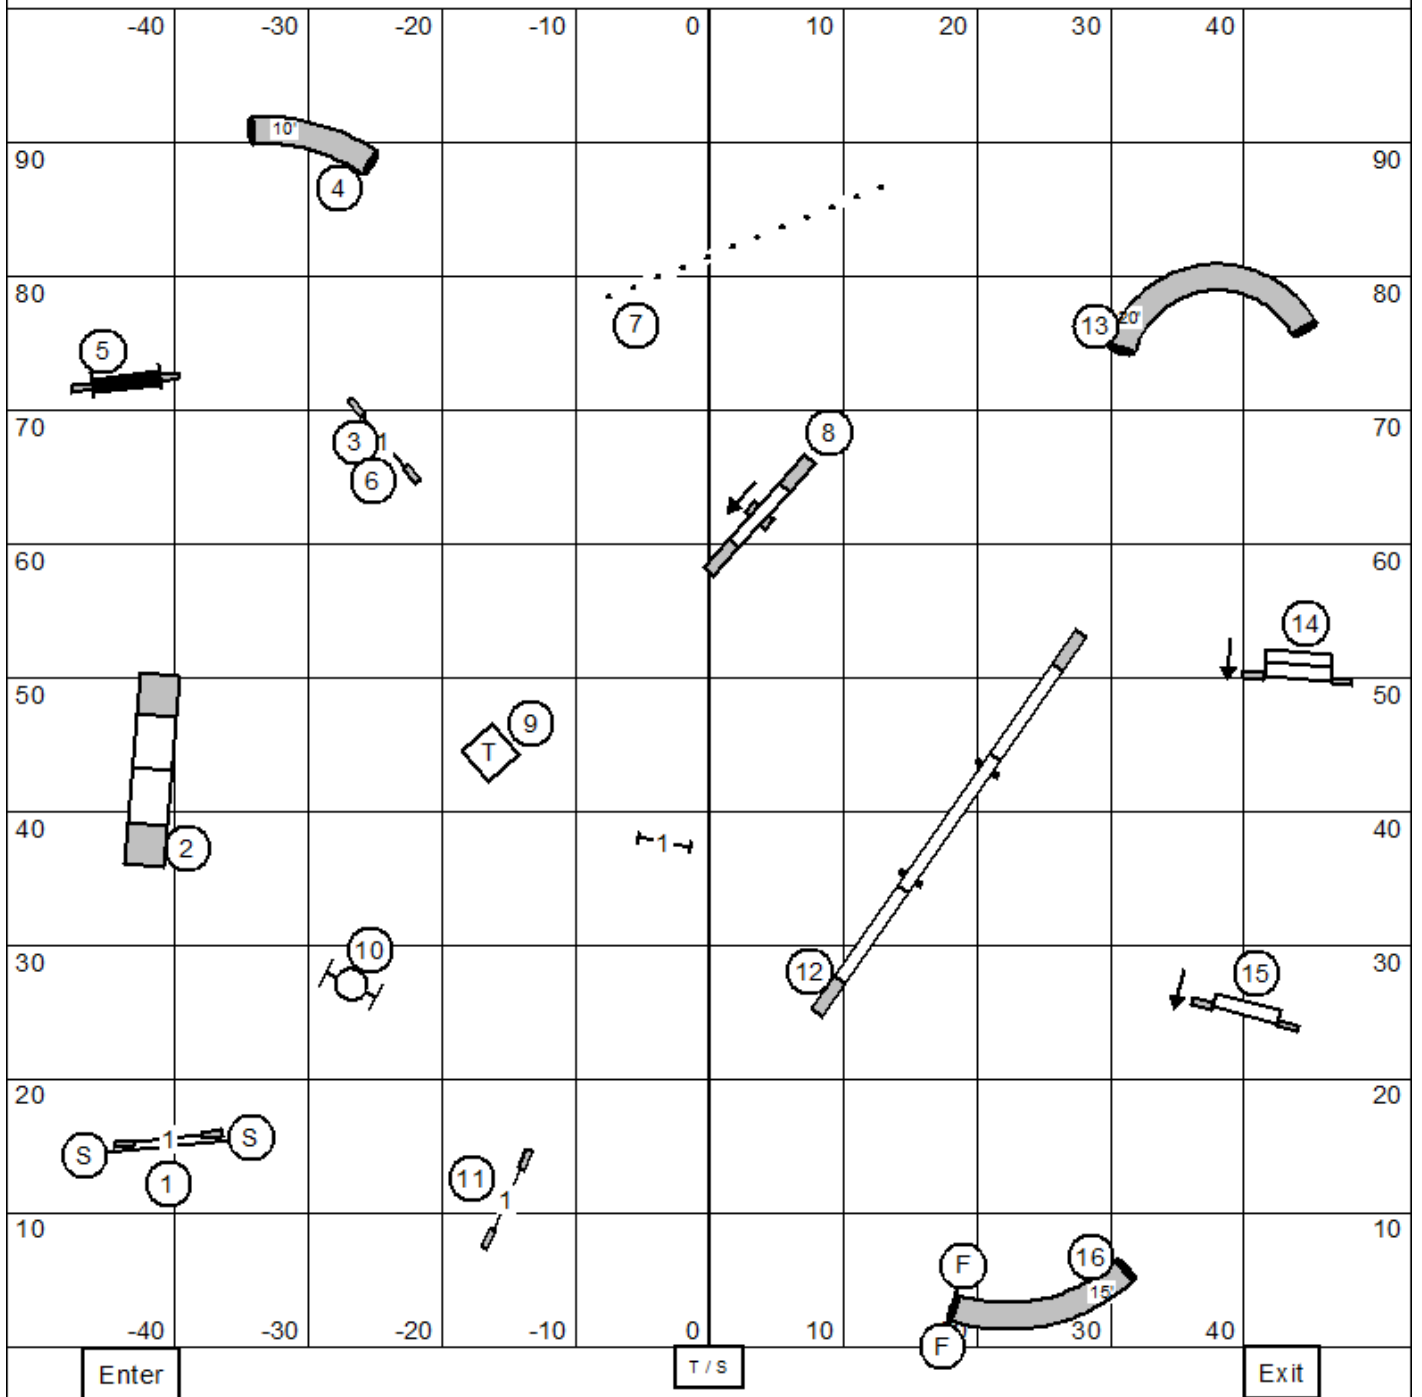

Time 2 Beat

LEAP Agility Club of Central MA
 The Fieldhouse (105' x 100) ~ Northford, CT
 AKC Judge Laura Kuterbach ~ 03/22/2026

Excellent / Master Standard

LEAP Agility Club of Central MA
 The Fieldhouse (105' x 100) ~ Northford, CT
 AKC Judge Laura Kuterbach ~ 03/22/2026

Open Standard

LEAP Agility Club of Central MA
 The Fieldhouse (105' x 100) ~ Northford, CT
 AKC Judge Laura Kuterbach ~ 03/22/2026

Novice Standard

LEAP Agility Club of Central MA
 The Fieldhouse (105' x 100) ~ Northford, CT
 AKC Judge Laura Kuterbach ~ 03/22/2026

Exc / Master Jumpers w/ Weaves

LEAP Agility Club of Central MA
 The Fieldhouse (105' x 100) ~ Northford, CT
 AKC Judge Laura Kuterbach ~ 03/22/2026

Open Jumpers w/ Weaves

LEAP Agility Club of Central MA

The Fieldhouse (105' x 100) ~ Northford, CT