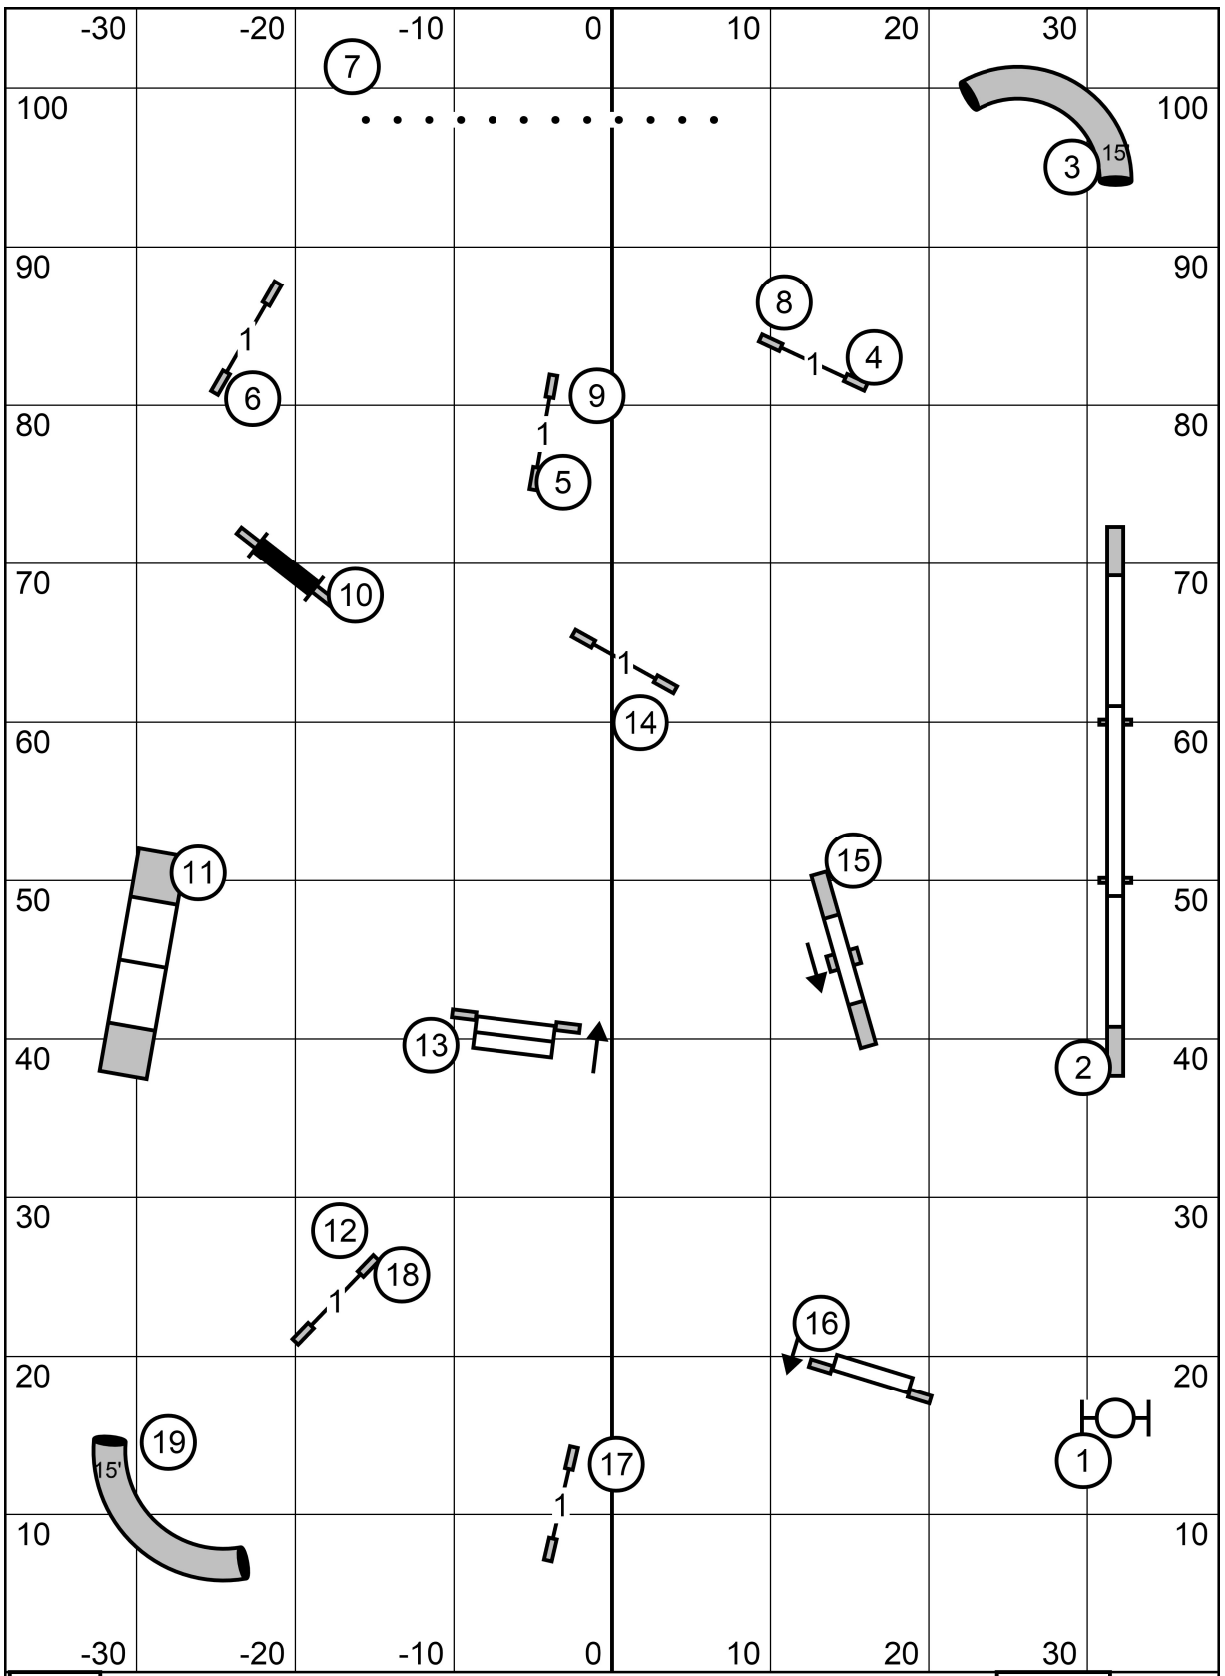

Exit

Enter

COLONIAL SHETLAND SHEEPDOG CLUB
FRIDAY MARCH 27, 2026
EXCELLENT/MASTER STANDARD
JUDGE STEPHANIE SIBAL