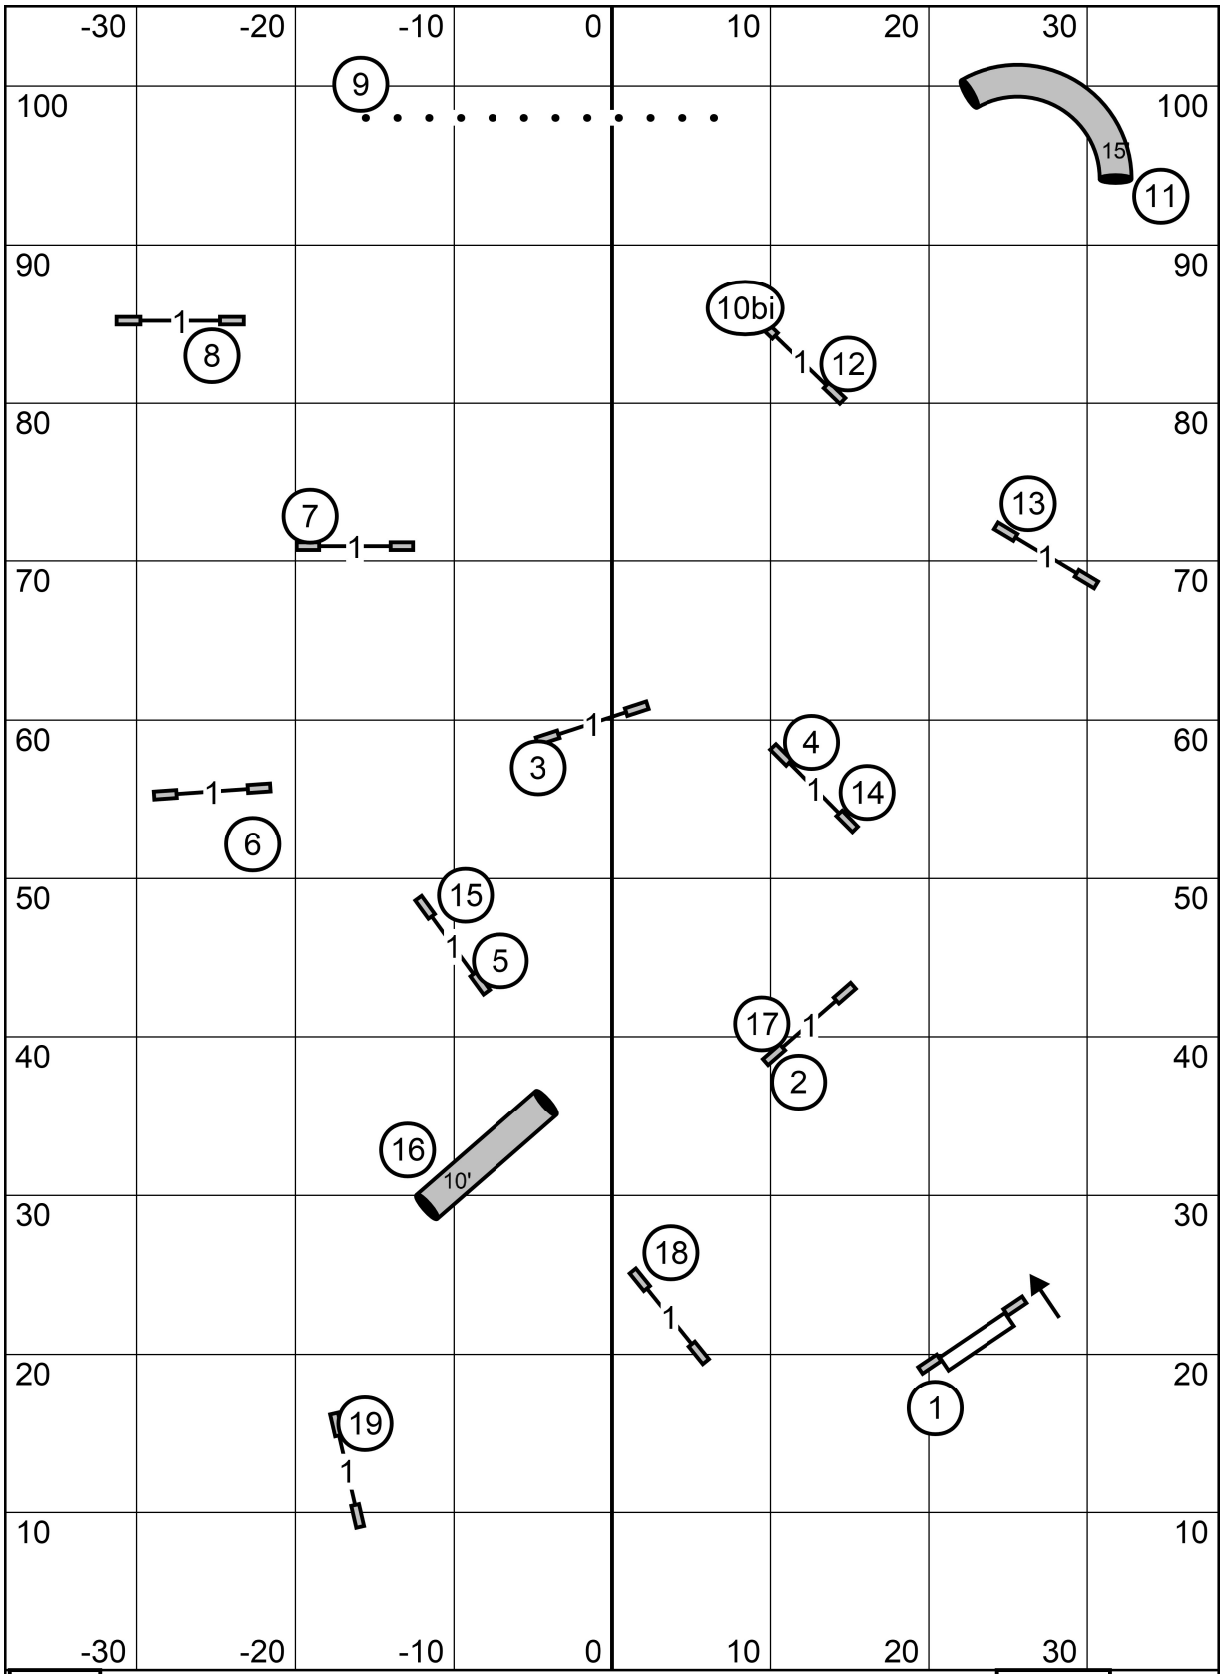

Exit

Enter

COLONIAL SHETLAND SHEEPDOG CLUB
 FRIDAY MARCH 27, 2026
 PREMIER STANDARD
 JUDGE STEPHANIE SIBAL

Exit

Enter

COLONIAL SHETLAND SHEEPDOG CLUB
 FRIDAY MARCH 27, 2026
 EXCELLENT/MASTER STANDARD
 JUDGE STEPHANIE SIBAL

Exit

Enter

COLONIAL SHETLAND SHEEPDOG CLUB
 FRIDAY MARCH 27, 2026
 TIME 2 BEAT
 JUDGE STEPHANIE SIBAL

Exit

Enter

COLONIAL SHETLAND SHEEPDOG CLUB
 FRIDAY MARCH 27, 2026
 PREMIER JWW
 JUDGE STEPHANIE SIBAL

Exit