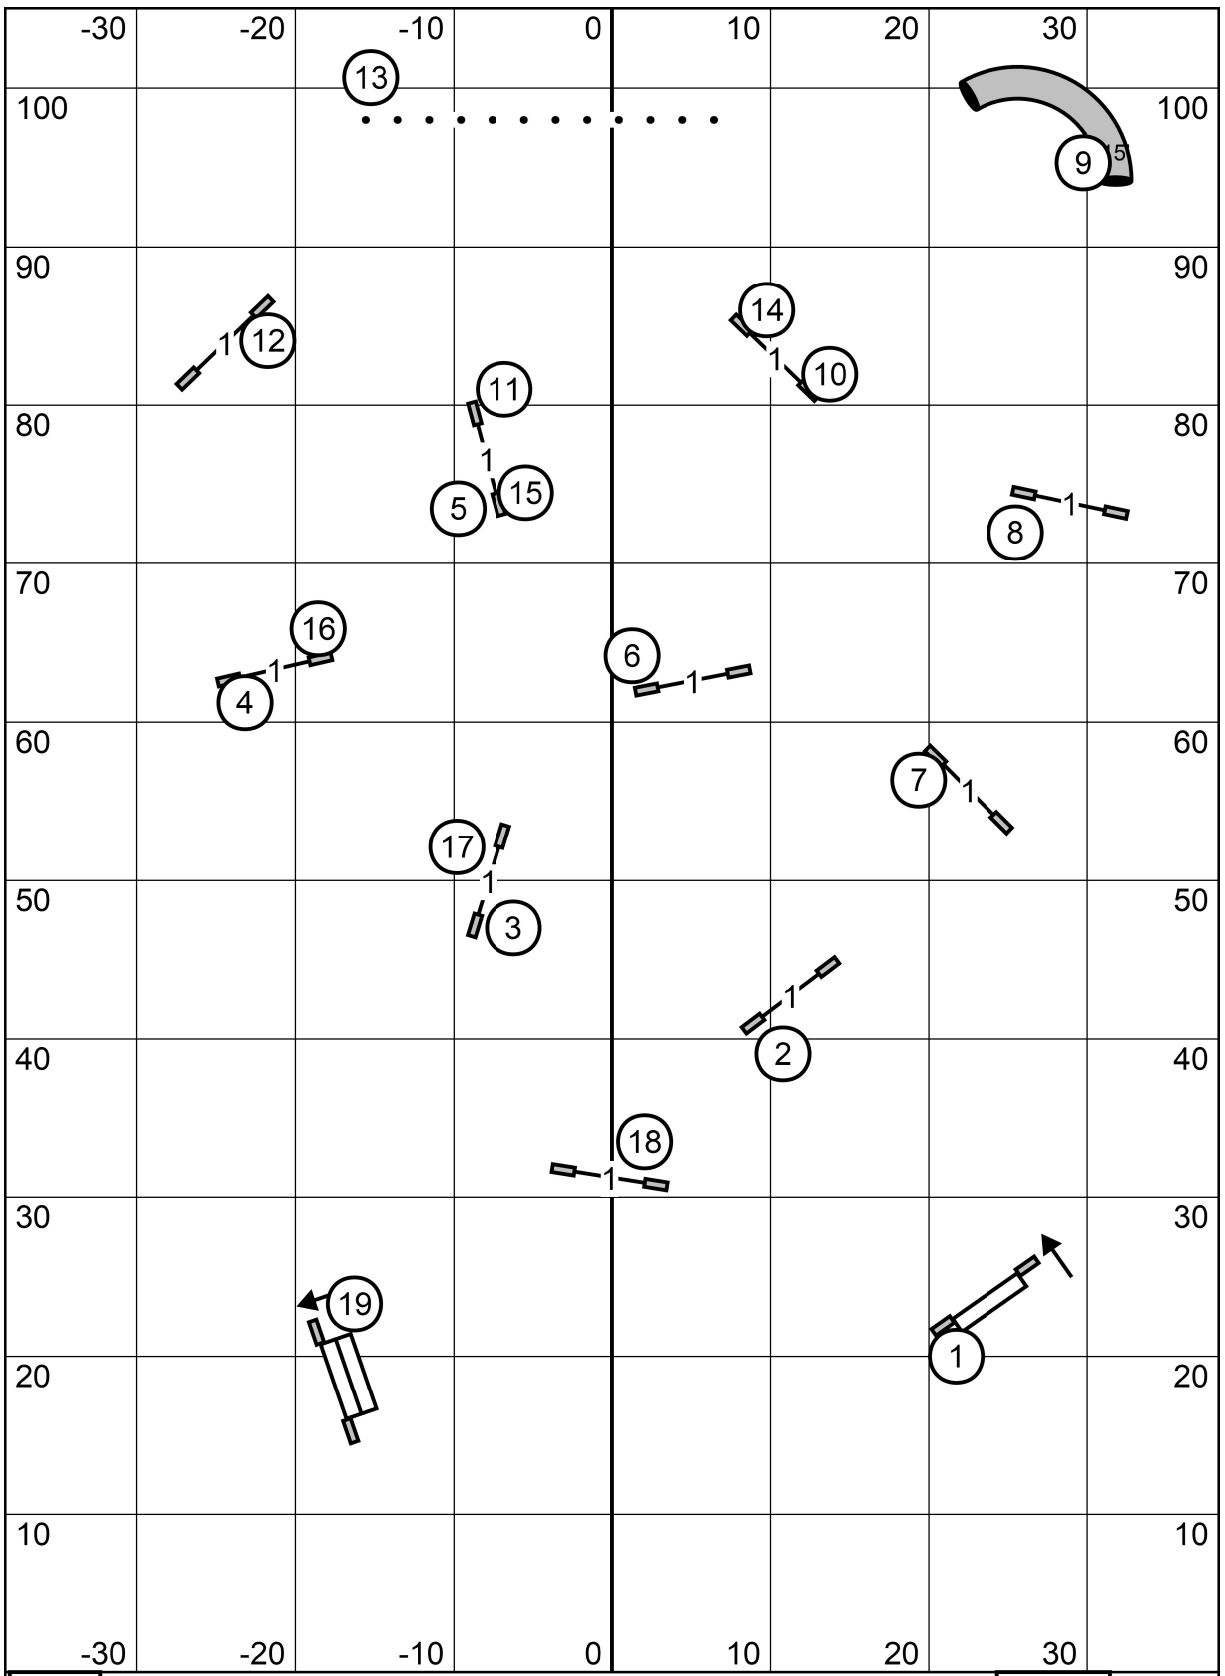

Exit

Enter

COLONIAL SHETLAND SHEEPDOG CLUB
 FRIDAY MARCH 27, 2026
 TIME 2 BEAT
 JUDGE STEPHANIE SIBAL

Exit

Enter

COLONIAL SHETLAND SHEEPDOG CLUB
 FRIDAY MARCH 27, 2026
 PREMIER JWW
 JUDGE STEPHANIE SIBAL

Exit