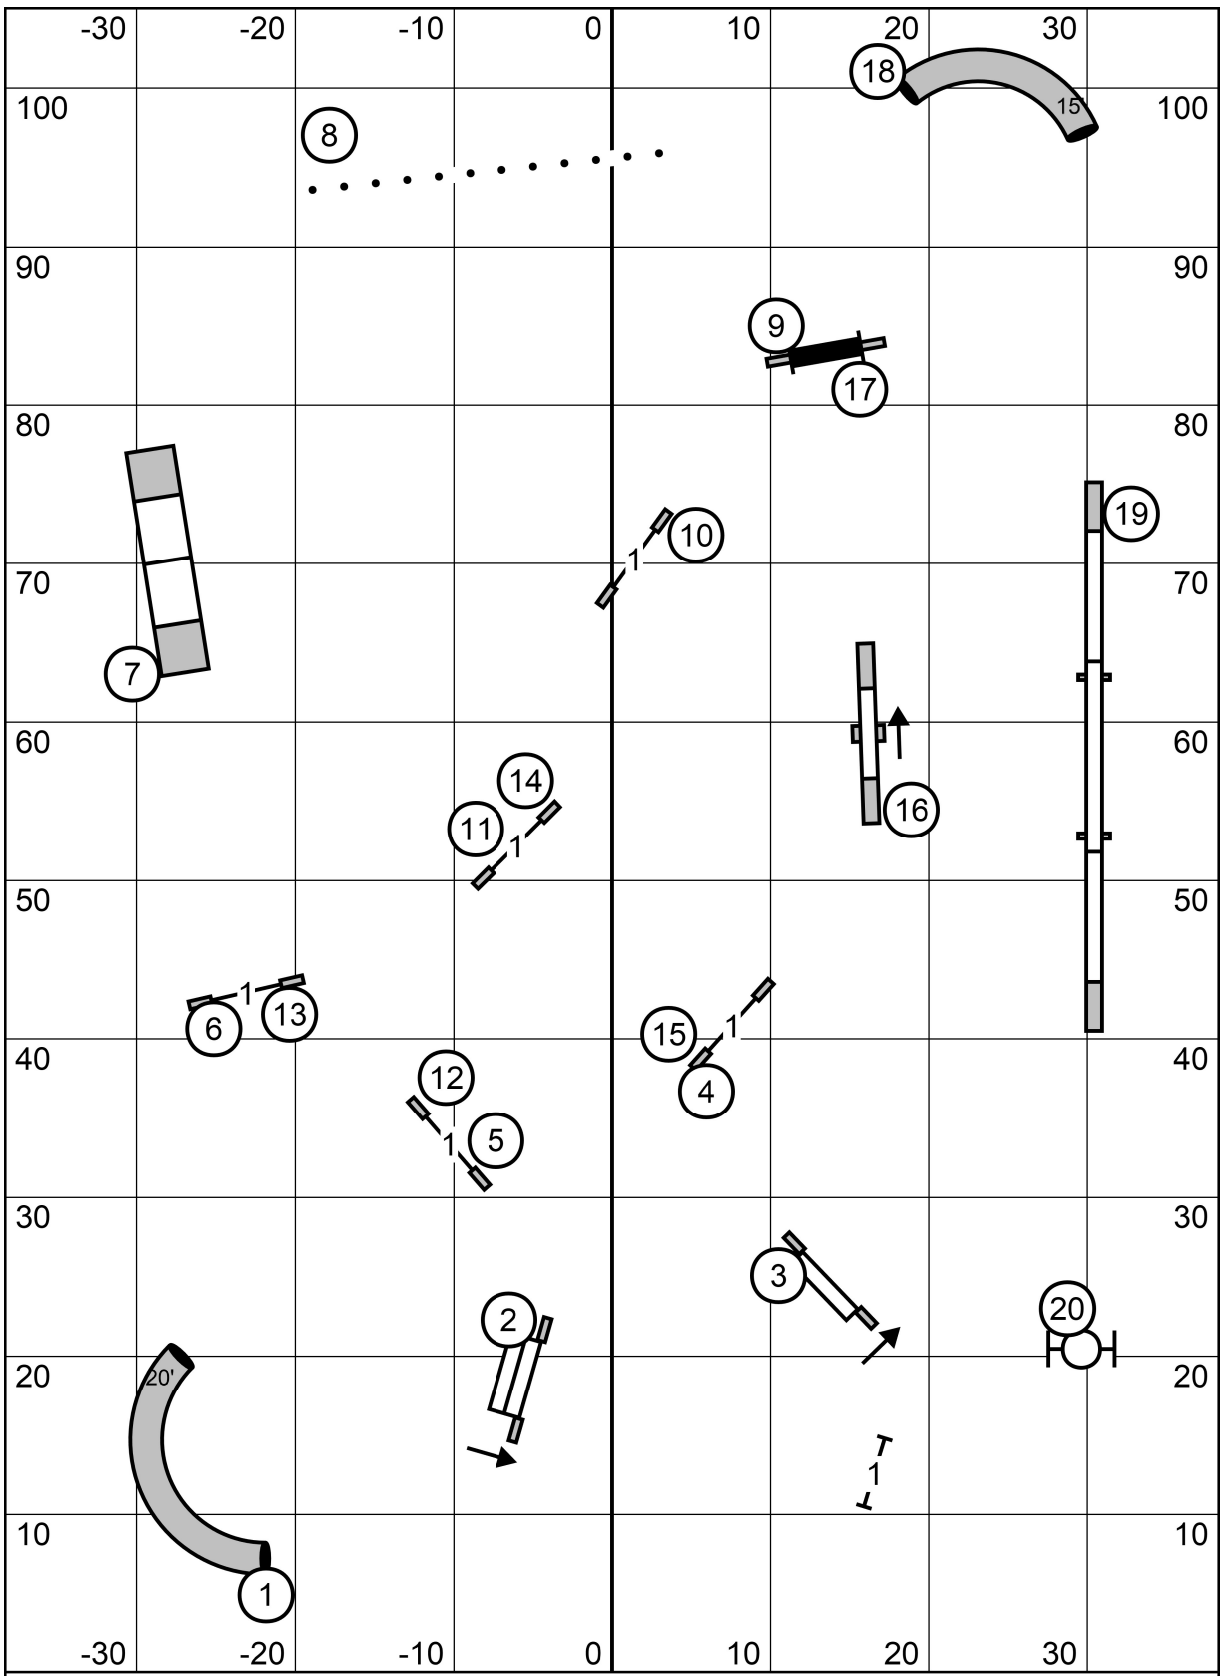

Enter

Exit

COLONIAL SHETLAND SHEEPDOG CLUB
 SATURDAY MARCH 28, 2026
 NOVICE JWW
 JUDGE STEPHANIE SIBAL

Enter

Exit

COLONIAL SHETLAND SHEEPDOG CLUB
 SATURDAY MARCH 28, 2026
 EXCELLENT/MASTER STANDARD
 JUDGE STEPHANIE SIBAL