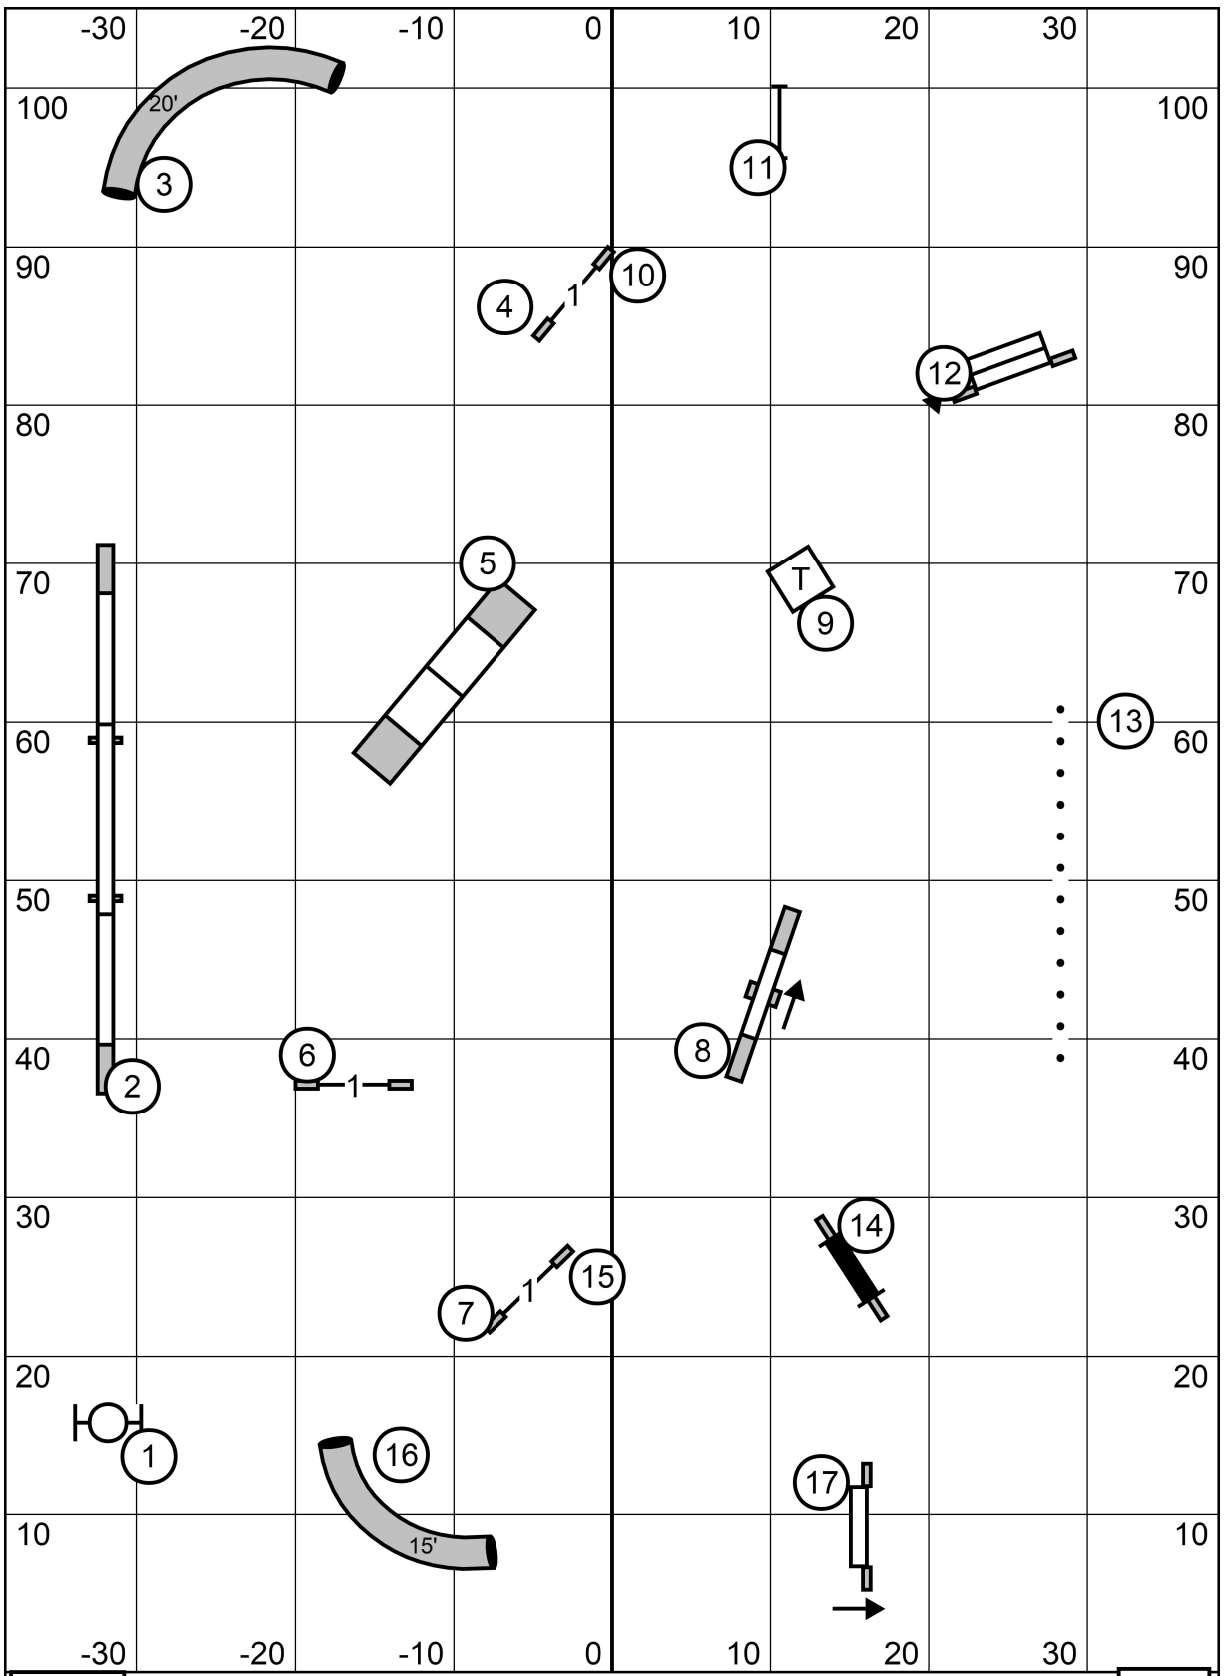

Enter

Exit

COLONIAL SHETLAND SHEEPDOG CLUB
SUNDAY MARCH 29, 2026
OPEN STANDARD
JUDGE STEPHANIE SIBAL