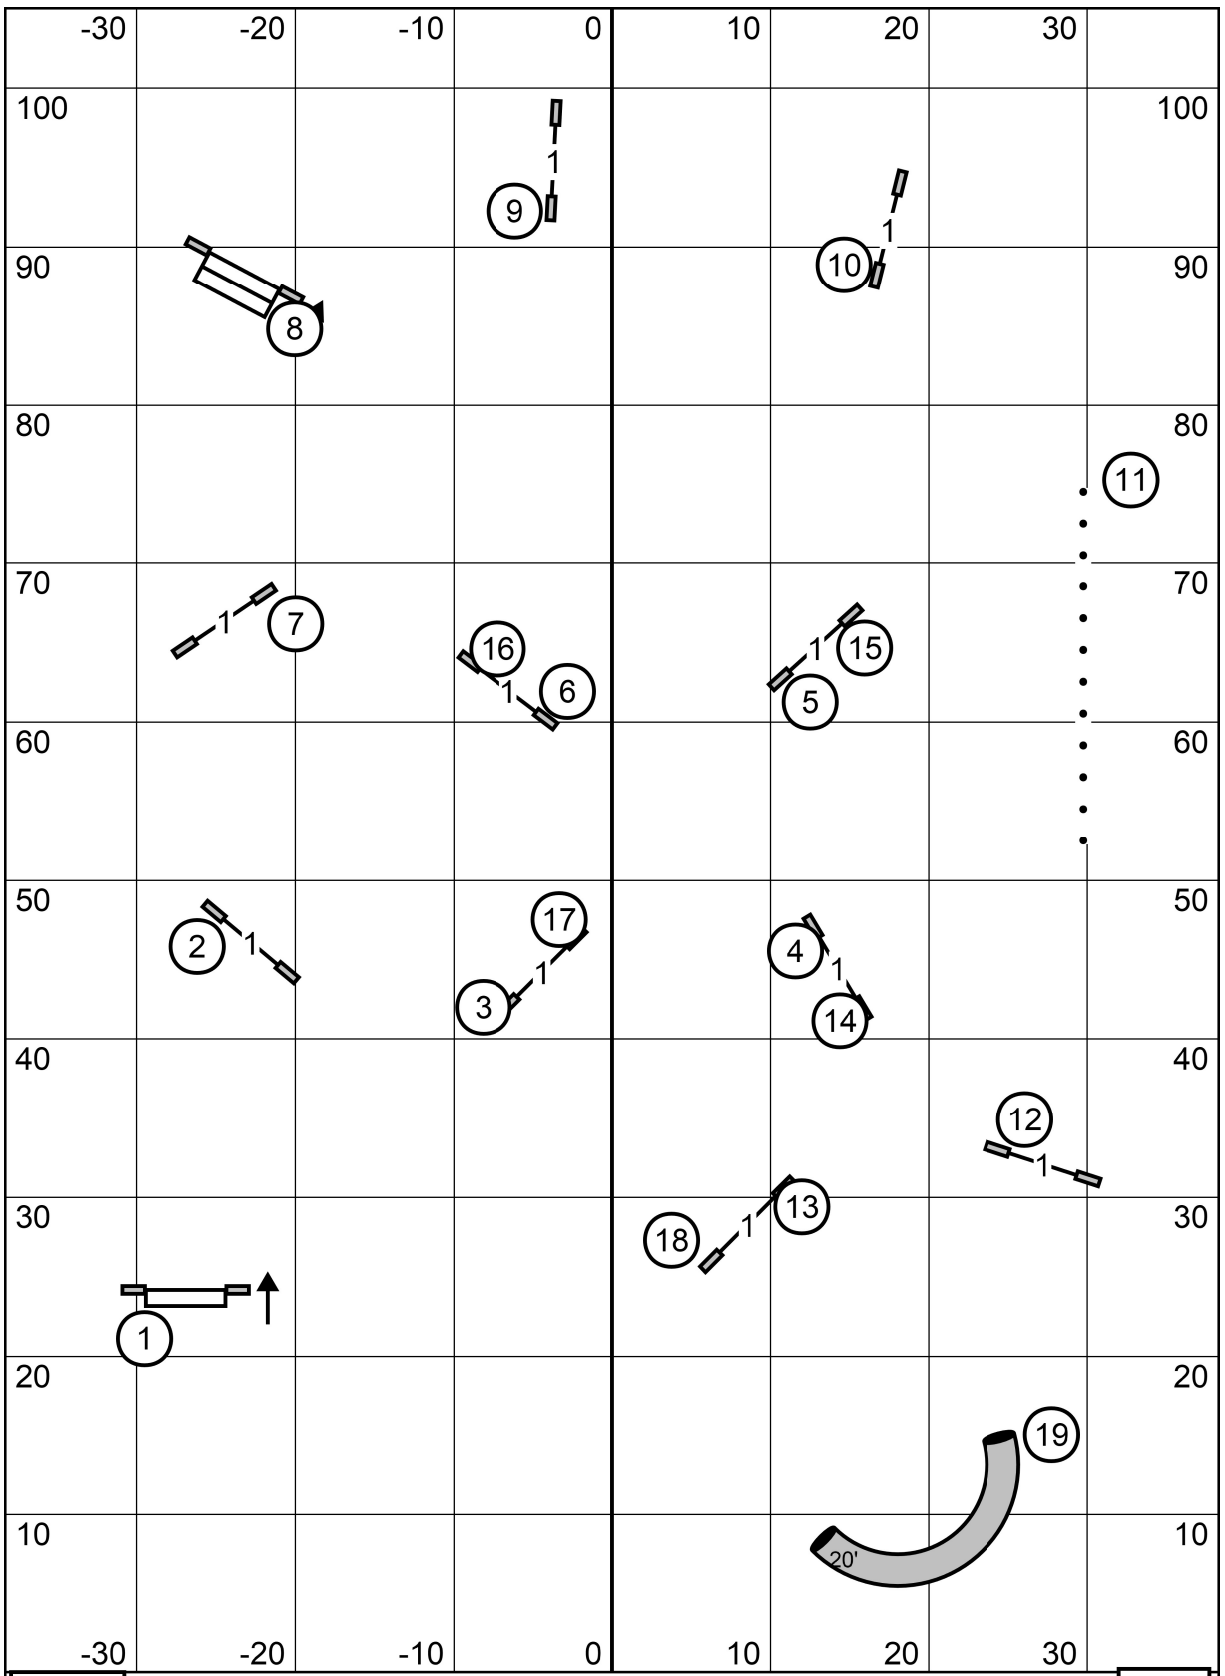

Enter

Exit

COLONIAL SHETLAND SHEEPDOG CLUB
 SUNDAY MARCH 29, 2026
 NOVICE STANDARD
 JUDGE STEPHANIE SIBAL

Enter

Exit

COLONIAL SHETLAND SHEEPDOG CLUB
 SUNDAY MARCH 29, 2026
 TIME 2 BEAT
 JUDGE STEPHANIE SIBAL