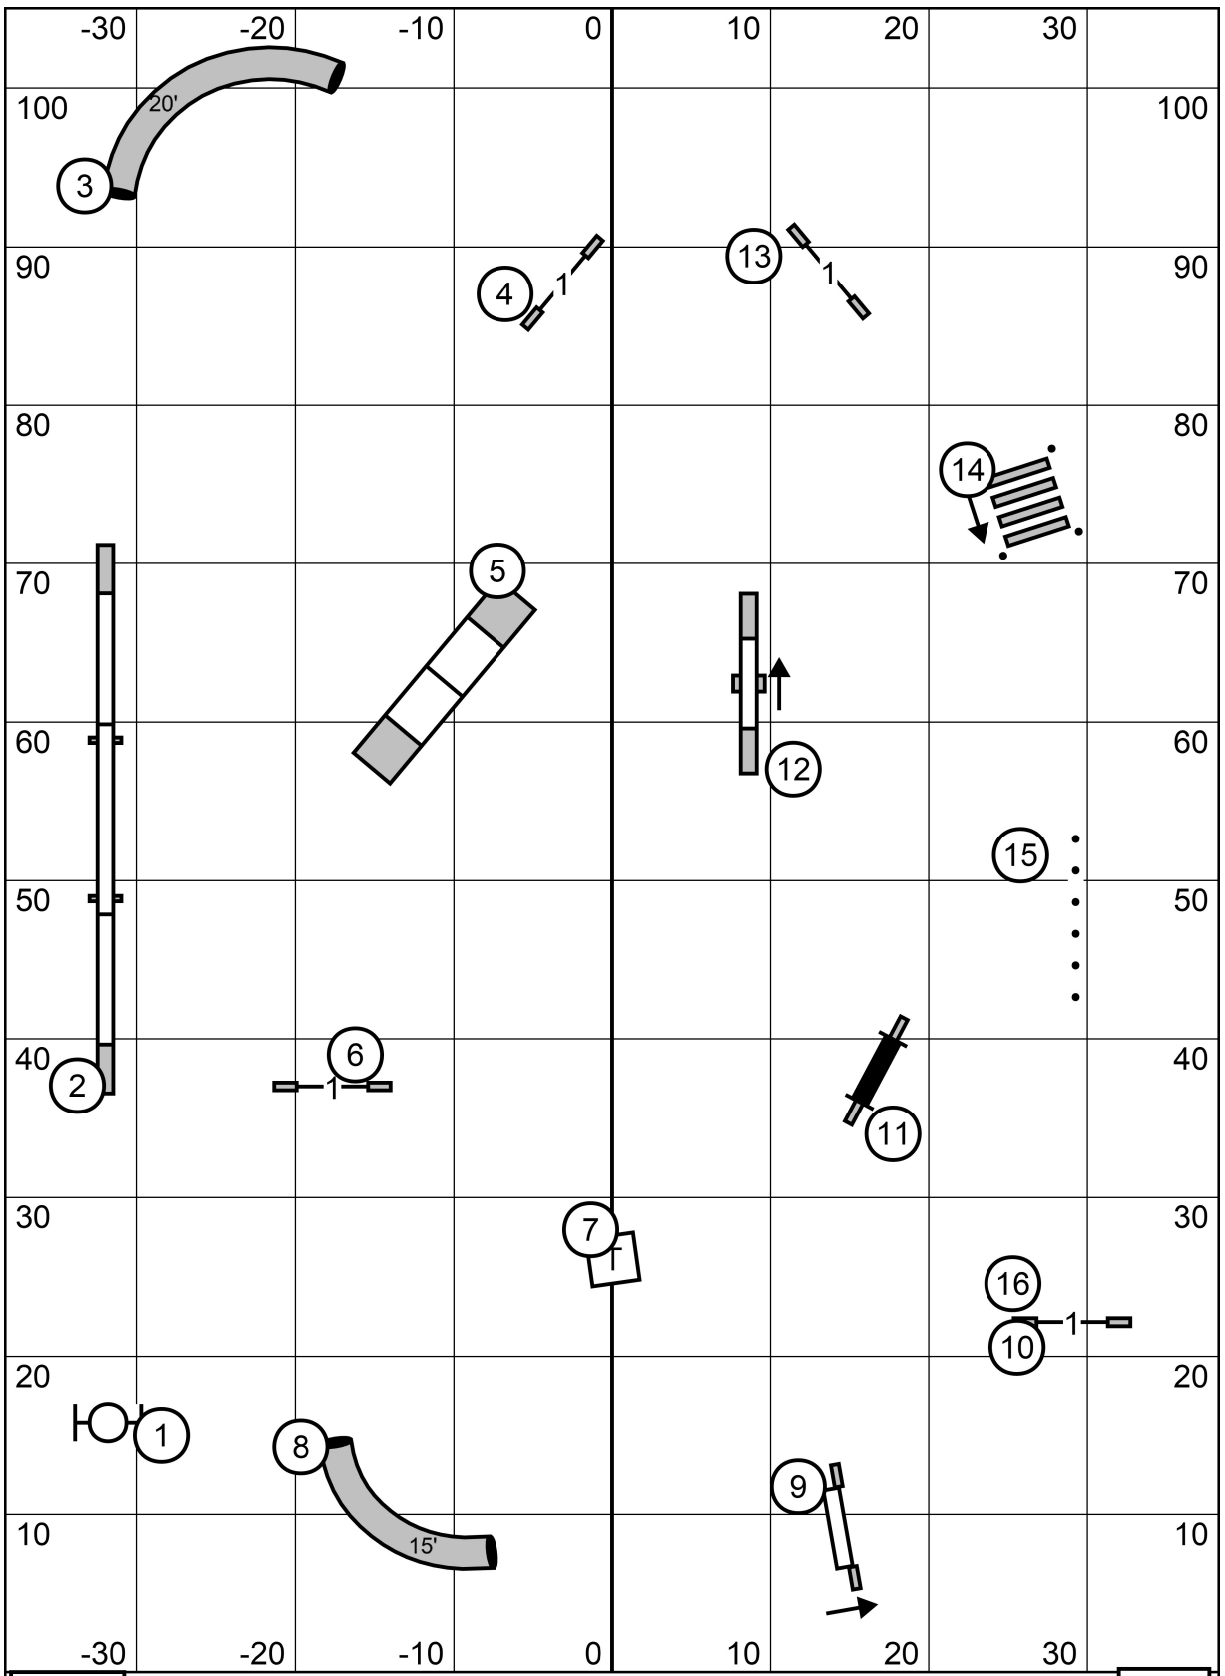

Enter

Exit

COLONIAL SHETLAND SHEEPDOG CLUB
 SUNDAY MARCH 29, 2026
 NOVICE STANDARD
 JUDGE STEPHANIE SIBAL

Enter

Exit

COLONIAL SHETLAND SHEEPDOG CLUB
 SUNDAY MARCH 29, 2026
 TIME 2 BEAT
 JUDGE STEPHANIE SIBAL