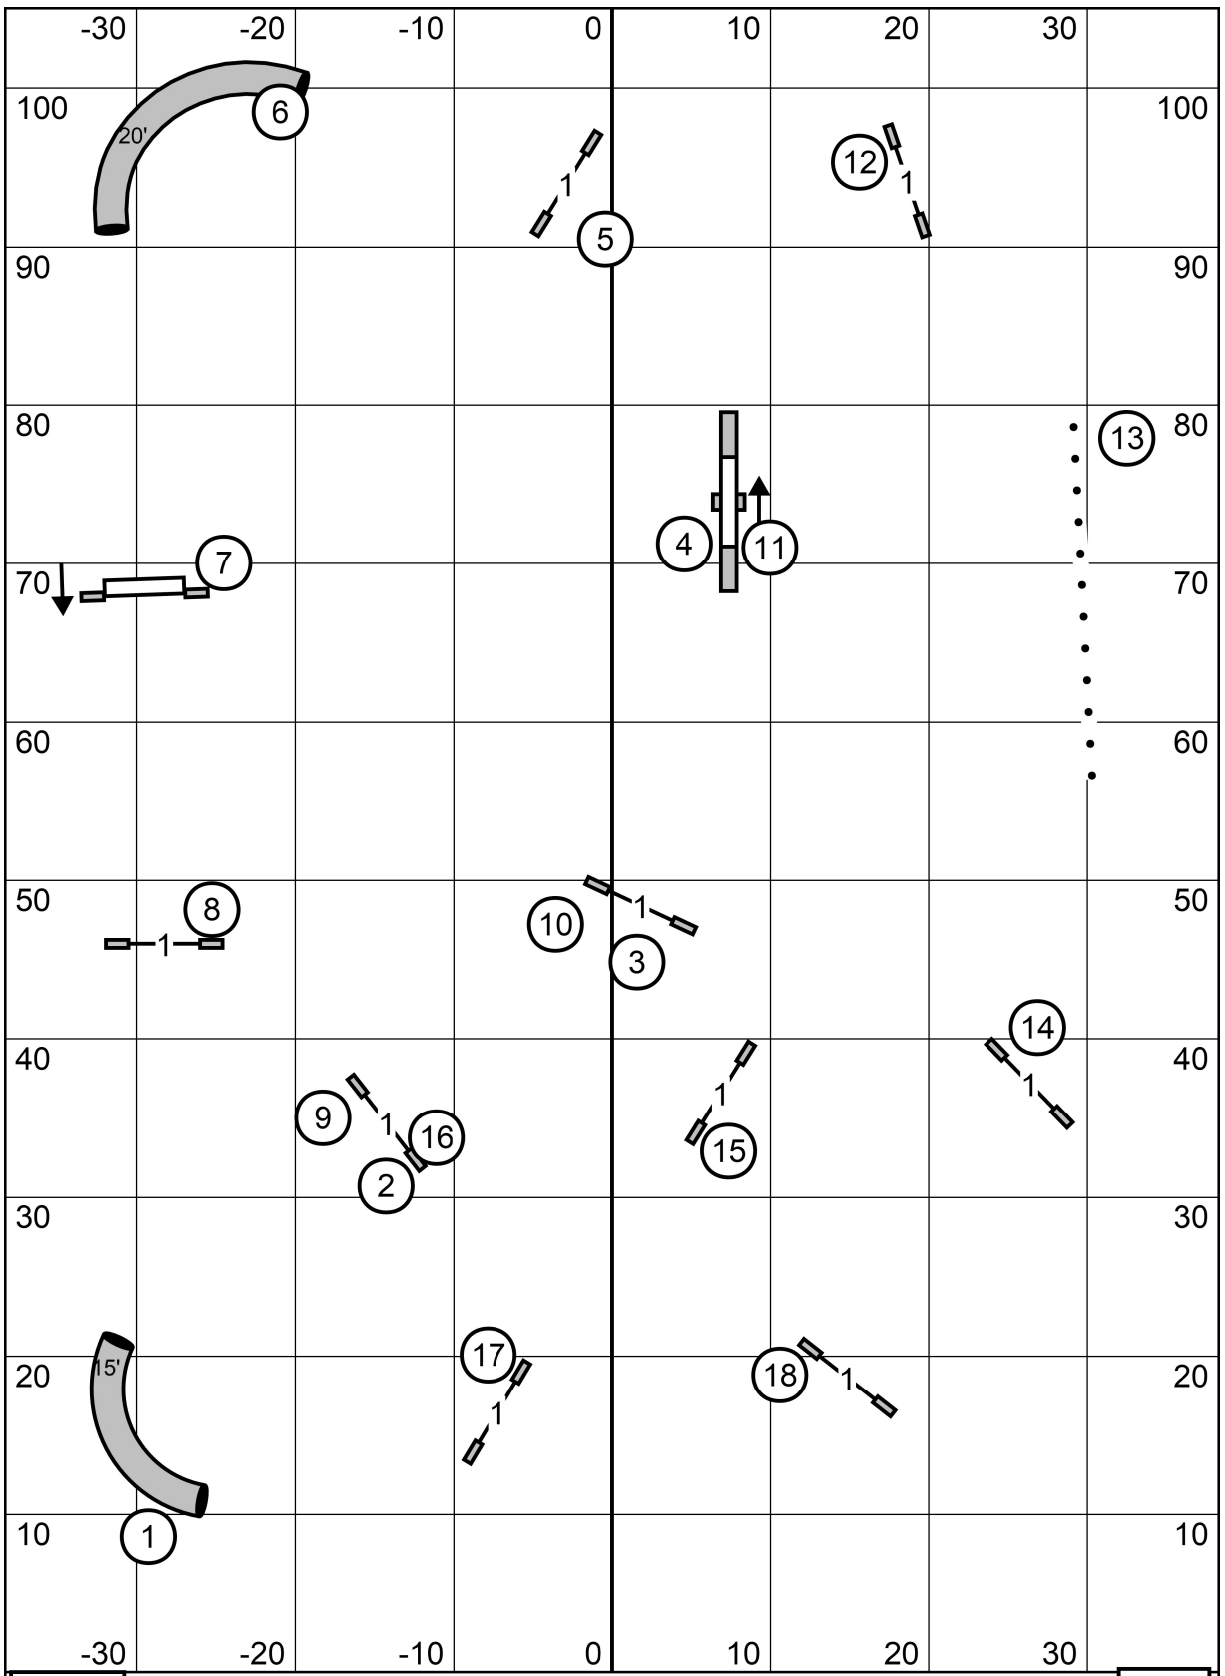

Enter

Exit

COLONIAL SHETLAND SHEEPDOG CLUB
 SUNDAY MARCH 29, 2026
 NOVICE STANDARD
 JUDGE STEPHANIE SIBAL

Enter

Exit

COLONIAL SHETLAND SHEEPDOG CLUB
 SUNDAY MARCH 29, 2026
 TIME 2 BEAT
 JUDGE STEPHANIE SIBAL