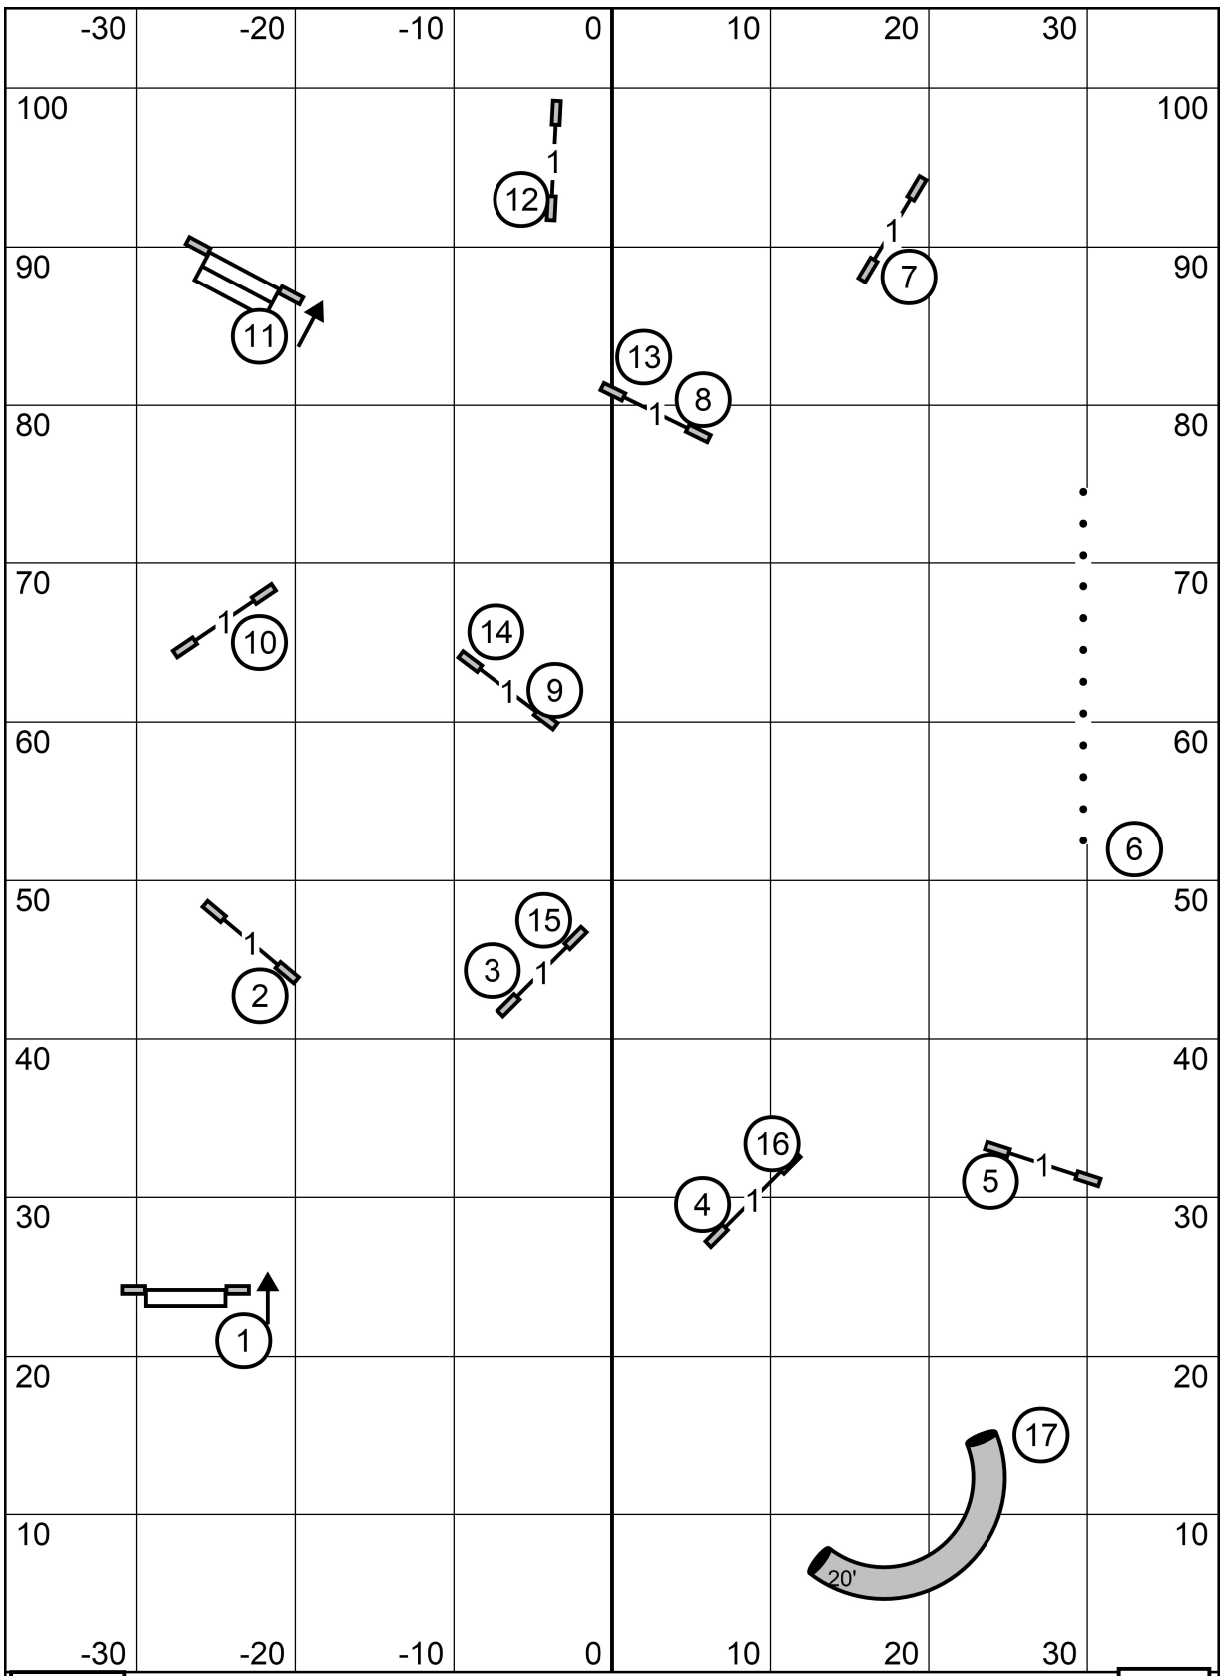

Enter

Exit

COLONIAL SHETLAND SHEEPDOG CLUB
SUNDAY MARCH 29, 2026
OPEN JWW
JUDGE STEPHANIE SIBAL