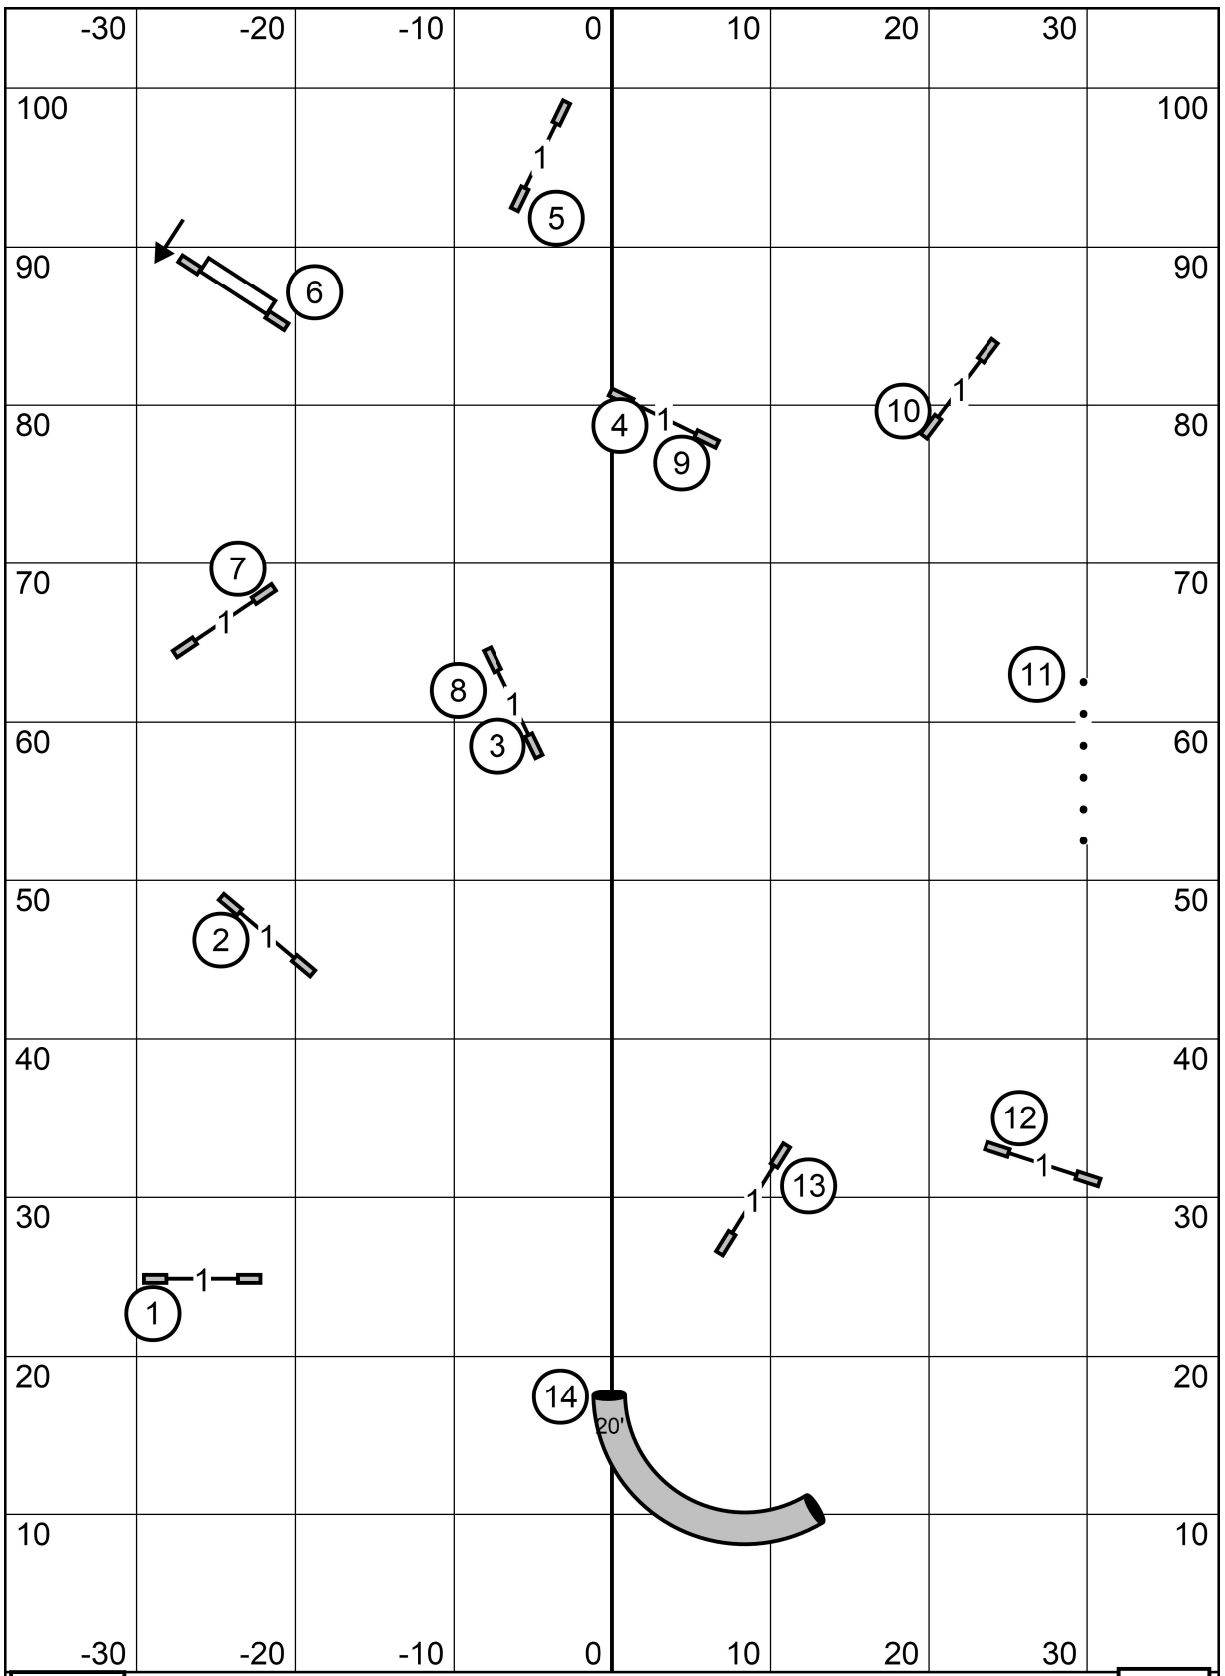

Enter

Exit

COLONIAL SHETLAND SHEEPDOG CLUB
 SUNDAY MARCH 29, 2026
 EXCELLENT/MASTER JWW
 JUDGE STEPHANIE SIBAL

Enter

Exit

COLONIAL SHETLAND SHEEPDOG CLUB
 SUNDAY MARCH 29, 2026
 OPEN JWW
 JUDGE STEPHANIE SIBAL