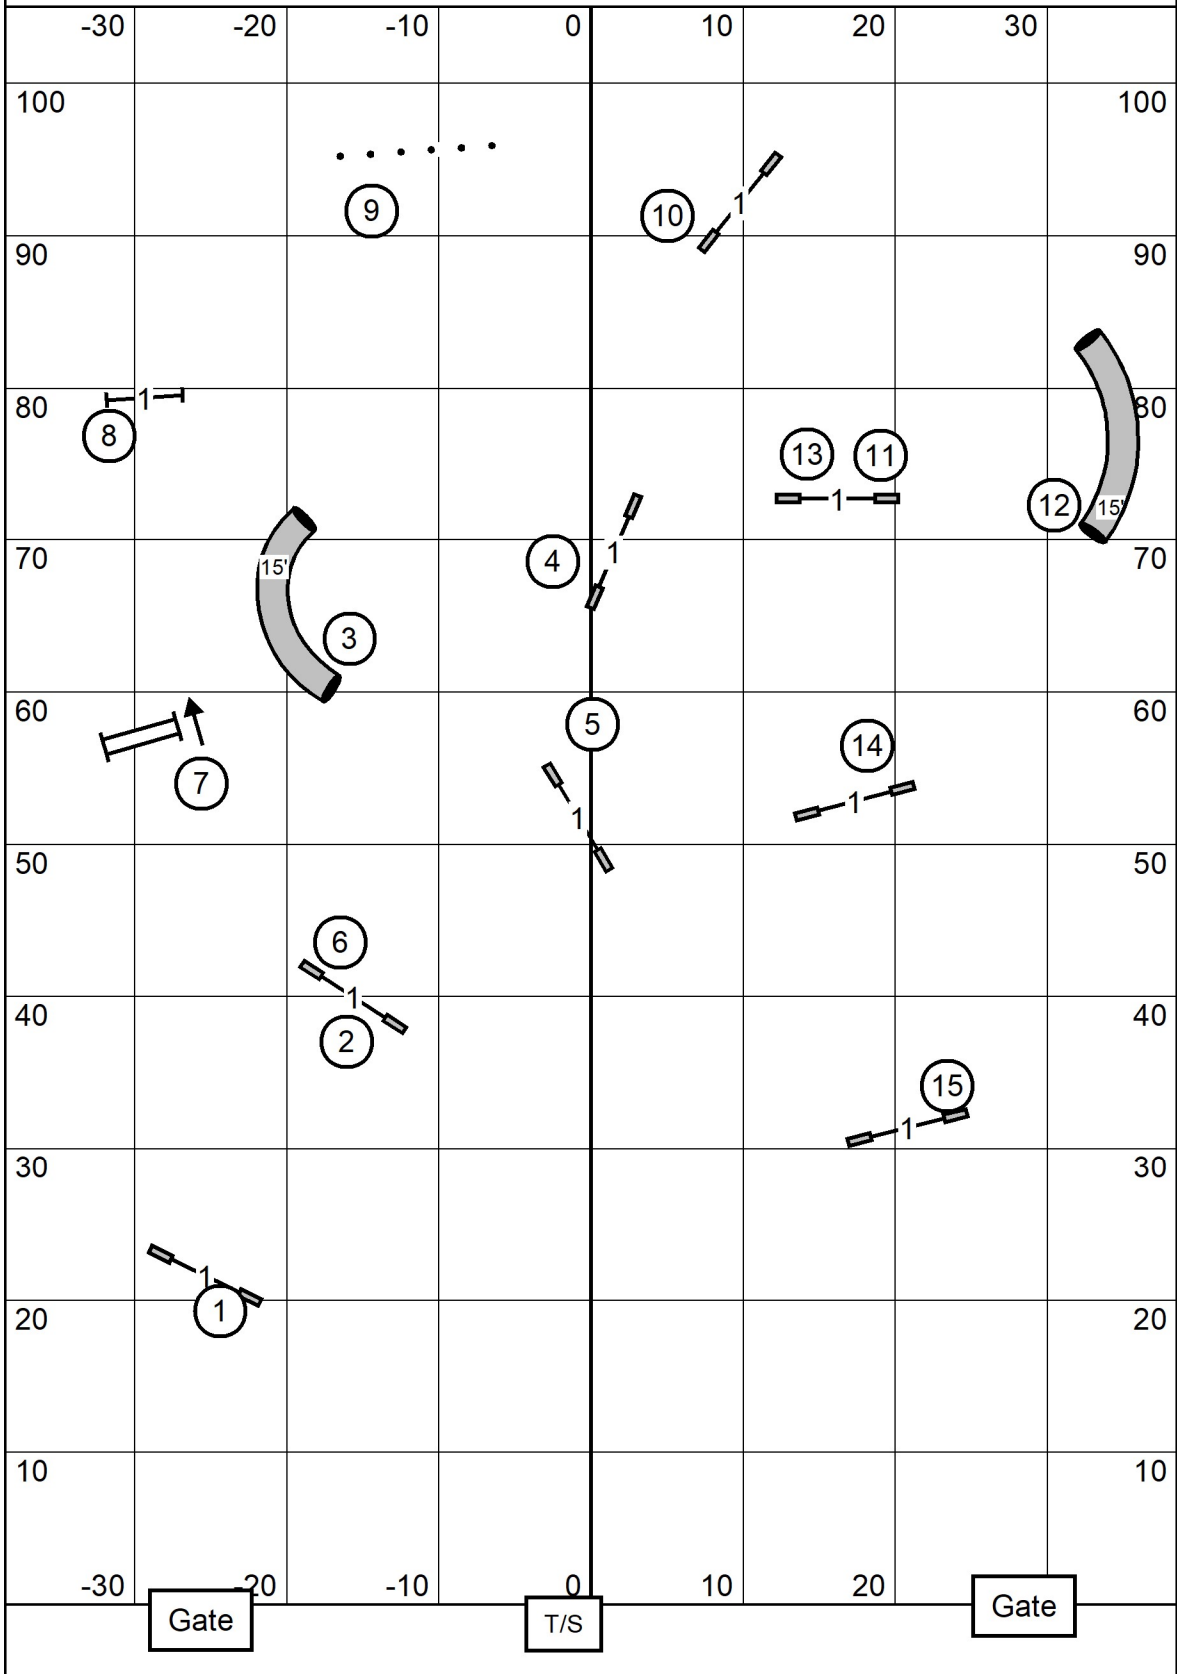

Central New England Brittany Club
 American k9 Country
 Amherst, NH
 Saturday, April 4, 2026

Excellent/Master JWW
 Indoors on Turf
 76.5 x 105 ft
 Judge: Andrew Mellon

Central New England Brittany Club
 American k9 Country
 Amherst, NH
 Saturday, April 4, 2026

Open JWW
 Indoors on Turf
 76.5 x 105 ft
 Judge: Andrew Mellon

Central New England Brittany Club
 American k9 Country
 Amherst, NH
 Saturday, April 4, 2026

Novice JWW
 Indoors on Turf
 76.5 x 105 ft
 Judge: Andrew Mellon

Central New England Brittany Club
 American k9 Country
 Amherst, NH
 Saturday, April 4, 2026

FAST
 Indoors on Turf
 76.5 x 105 ft
 Judge: Andrew Mellon

Gate	T/S	Gate
Exc/Mas (8 1 5)	Open (8 1 5)	Nov (9 1)
60 pts (14+20 = 34)	55 pts. (14+20 = 34)	50 pts. (10+20 = 30)
need 26 addit.	need 21 addit.	need 20 addit.

Central New England Brittany Club
American k9 Country
Amherst, NH
Saturday, April 4, 2026

Excellent/ Master Std
Indoors on Turf
76.5 x 105 ft
Judge: Andrew Mellon

Central New England Brittany Club
American k9 Country
Amherst, NH
Saturday, April 4, 2026