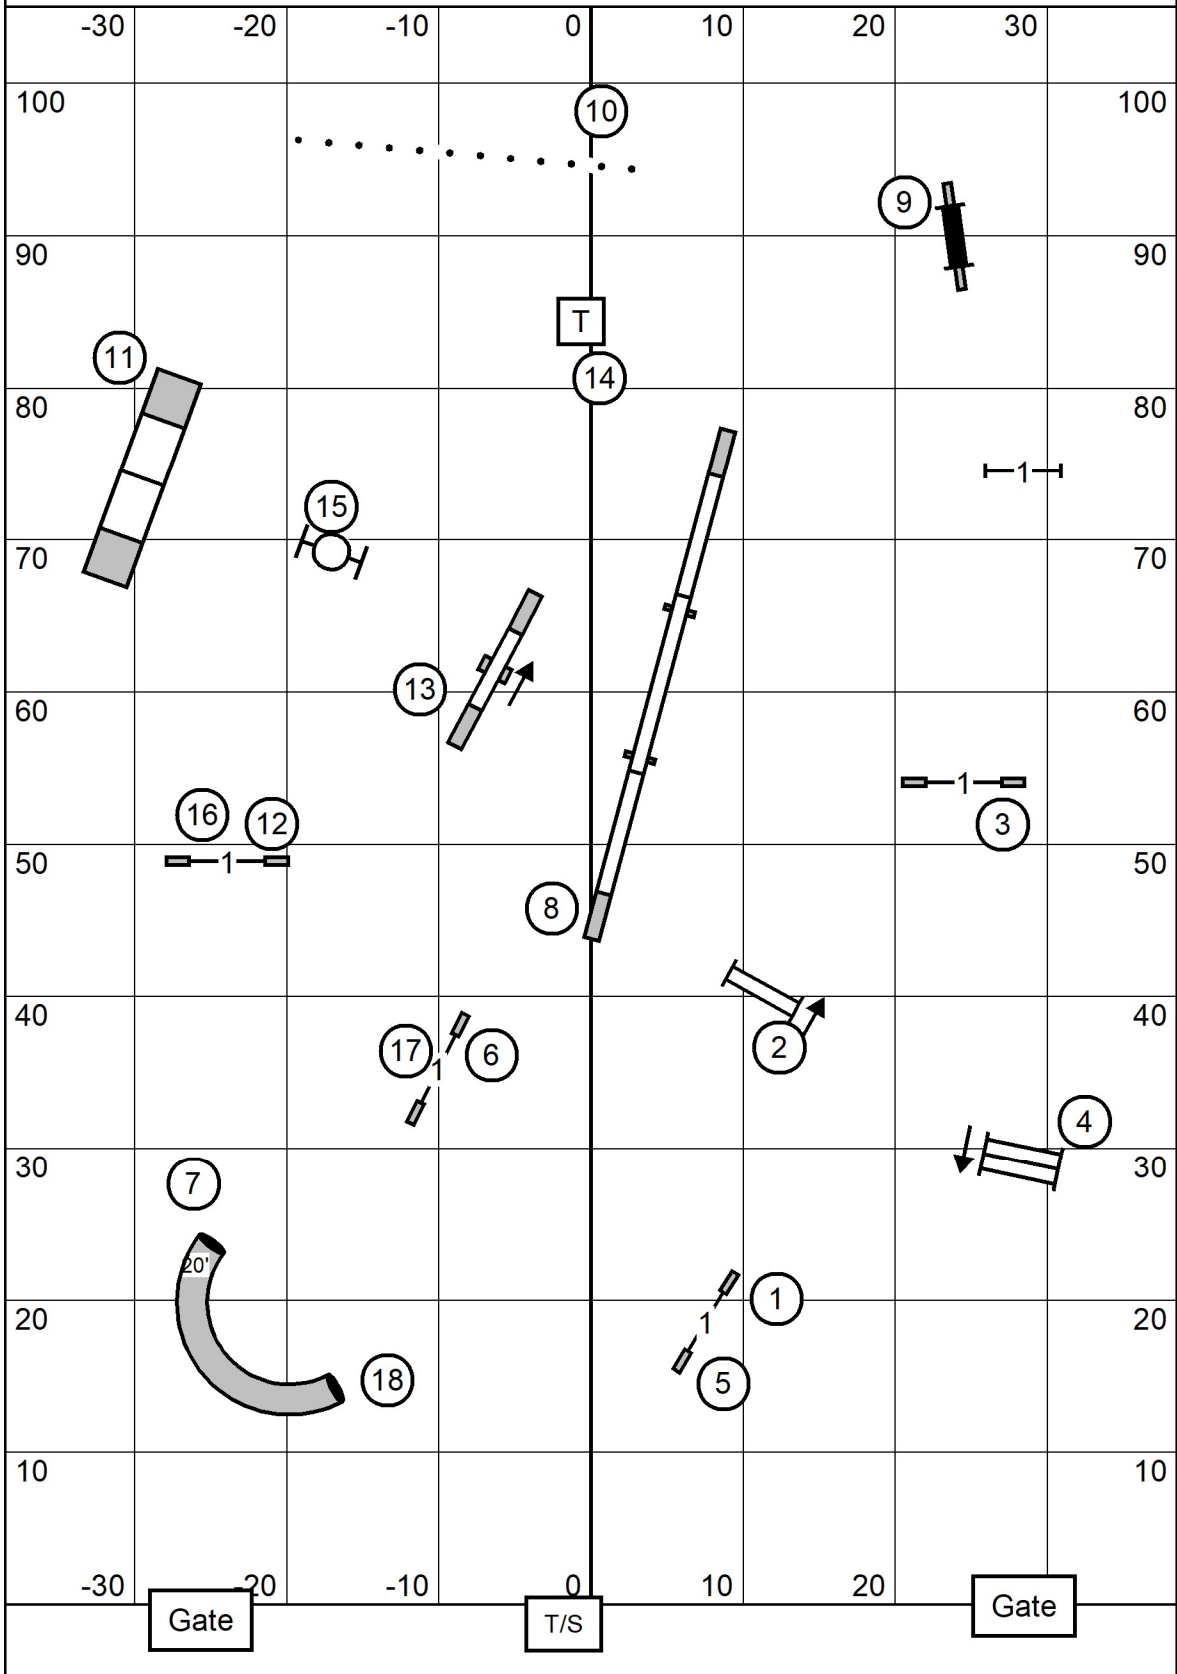

Central New England Brittany Club
American k9 Country
Amherst, NH
Saturday, April 4, 2026

Open Std
Indoors on Turf
76.5 x 105 ft
Judge: Andrew Mellon