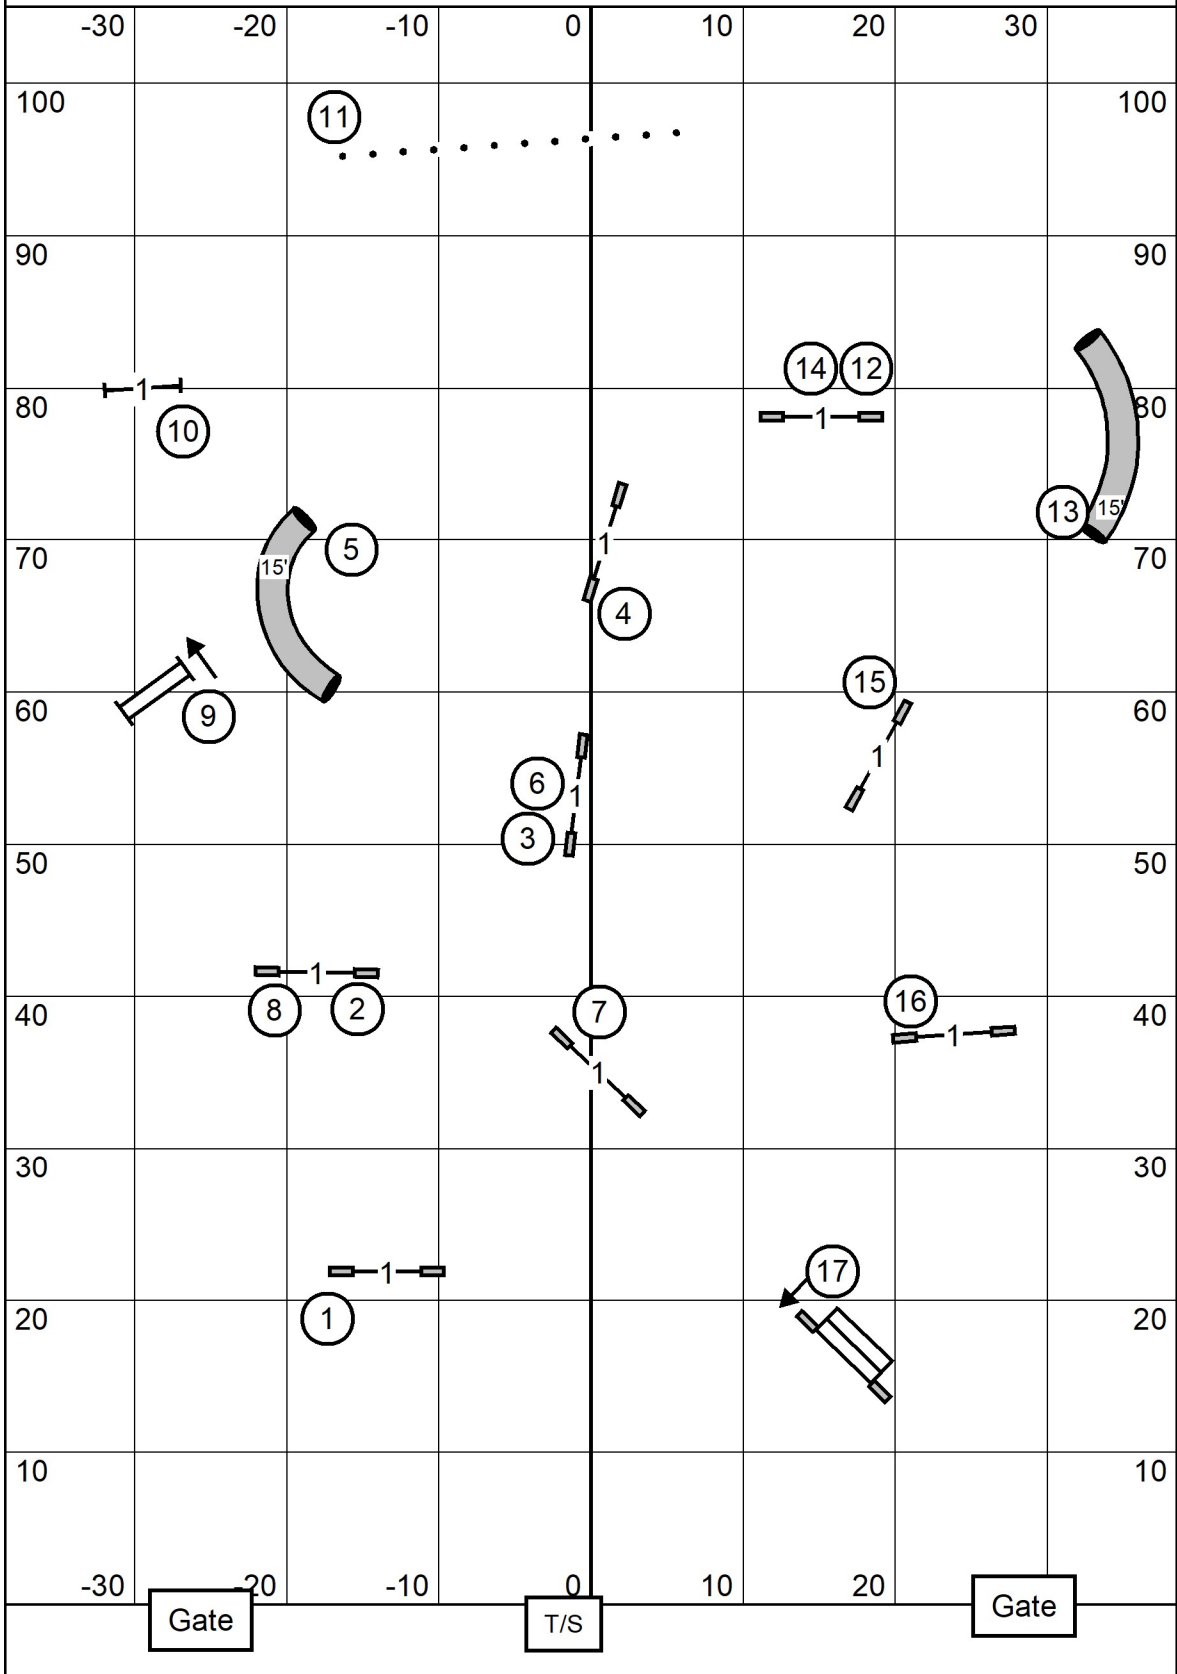

Central New England Brittany Club
 American k9 Country
 Amherst, NH
 Saturday, April 4, 2026

Excellent/Master JWW
 Indoors on Turf
 76.5 x 105 ft
 Judge: Andrew Mellon

Central New England Brittany Club
 American k9 Country
 Amherst, NH
 Saturday, April 4, 2026

Open JWW
 Indoors on Turf
 76.5 x 105 ft
 Judge: Andrew Mellon

Central New England Brittany Club
 American k9 Country
 Amherst, NH
 Saturday, April 4, 2026

Novice JWW
 Indoors on Turf
 76.5 x 105 ft
 Judge: Andrew Mellon

Central New England Brittany Club
 American k9 Country
 Amherst, NH
 Saturday, April 4, 2026

FAST
 Indoors on Turf
 76.5 x 105 ft
 Judge: Andrew Mellon

Gate	T/S	Gate
Exc/Mas (8 1 5)	Open (8 1 5)	Nov (9 1)
60 pts (14+20 = 34)	55 pts. (14+20 = 34)	50 pts. (10+20 = 30)
need 26 addit.	need 21 addit.	need 20 addit.

Central New England Brittany Club
American k9 Country
Amherst, NH
Saturday, April 4, 2026

Excellent/ Master Std
Indoors on Turf
76.5 x 105 ft
Judge: Andrew Mellon

Central New England Brittany Club
American k9 Country
Amherst, NH
Saturday, April 4, 2026