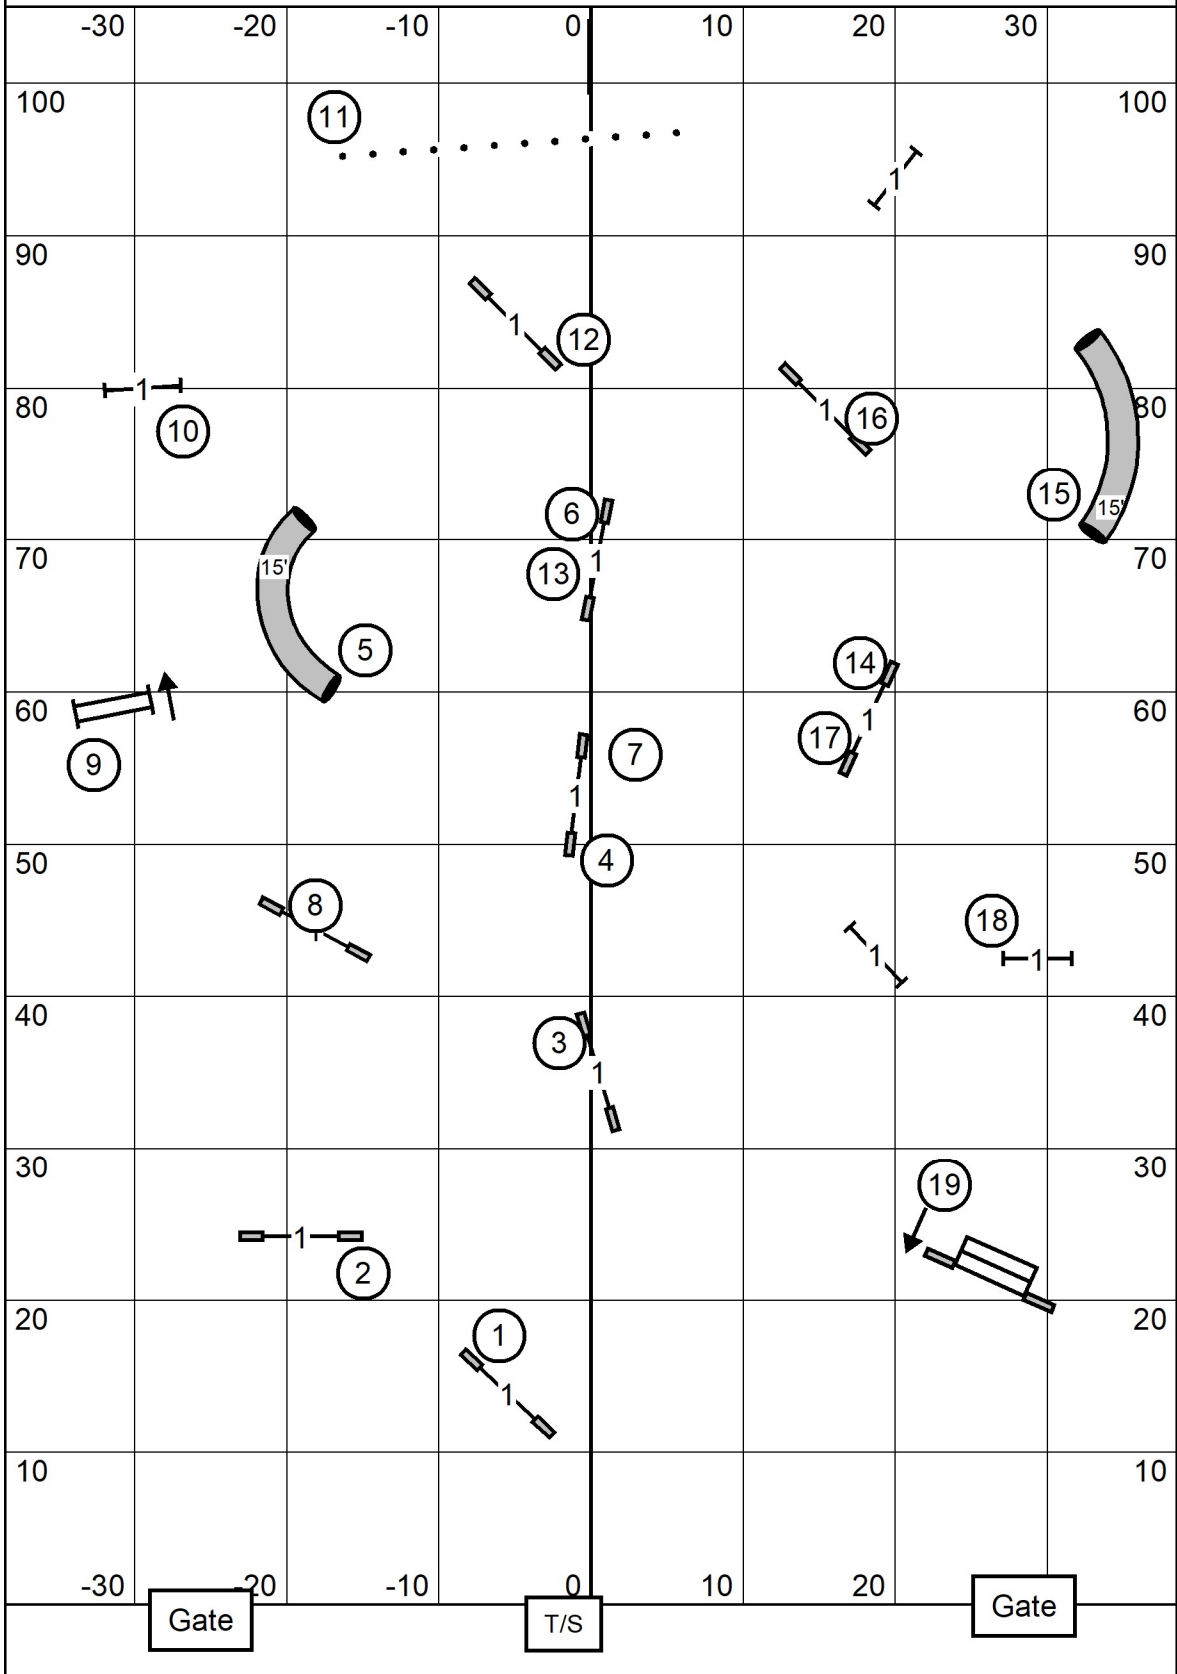

Central New England Brittany Club
 American k9 Country
 Amherst, NH
 Saturday, April 4, 2026

Excellent/Master JWW
 Indoors on Turf
 76.5 x 105 ft
 Judge: Andrew Mellon

Central New England Brittany Club
 American k9 Country
 Amherst, NH
 Saturday, April 4, 2026

Open JWW
 Indoors on Turf
 76.5 x 105 ft
 Judge: Andrew Mellon

Central New England Brittany Club
 American k9 Country
 Amherst, NH
 Saturday, April 4, 2026

Novice JWW
 Indoors on Turf
 76.5 x 105 ft
 Judge: Andrew Mellon

Central New England Brittany Club
 American k9 Country
 Amherst, NH
 Saturday, April 4, 2026

FAST
 Indoors on Turf
 76.5 x 105 ft
 Judge: Andrew Mellon

Gate	T/S	Gate
Exc/Mas (8 1 5)	Open (8 1 5)	Nov (9 1)
60 pts (14+20 = 34)	55 pts. (14+20 = 34)	50 pts. (10+20 = 30)
need 26 addit.	need 21 addit.	need 20 addit.

Central New England Brittany Club
American k9 Country
Amherst, NH
Saturday, April 4, 2026

Excellent/ Master Std
Indoors on Turf
76.5 x 105 ft
Judge: Andrew Mellon

Central New England Brittany Club
American k9 Country
Amherst, NH
Saturday, April 4, 2026