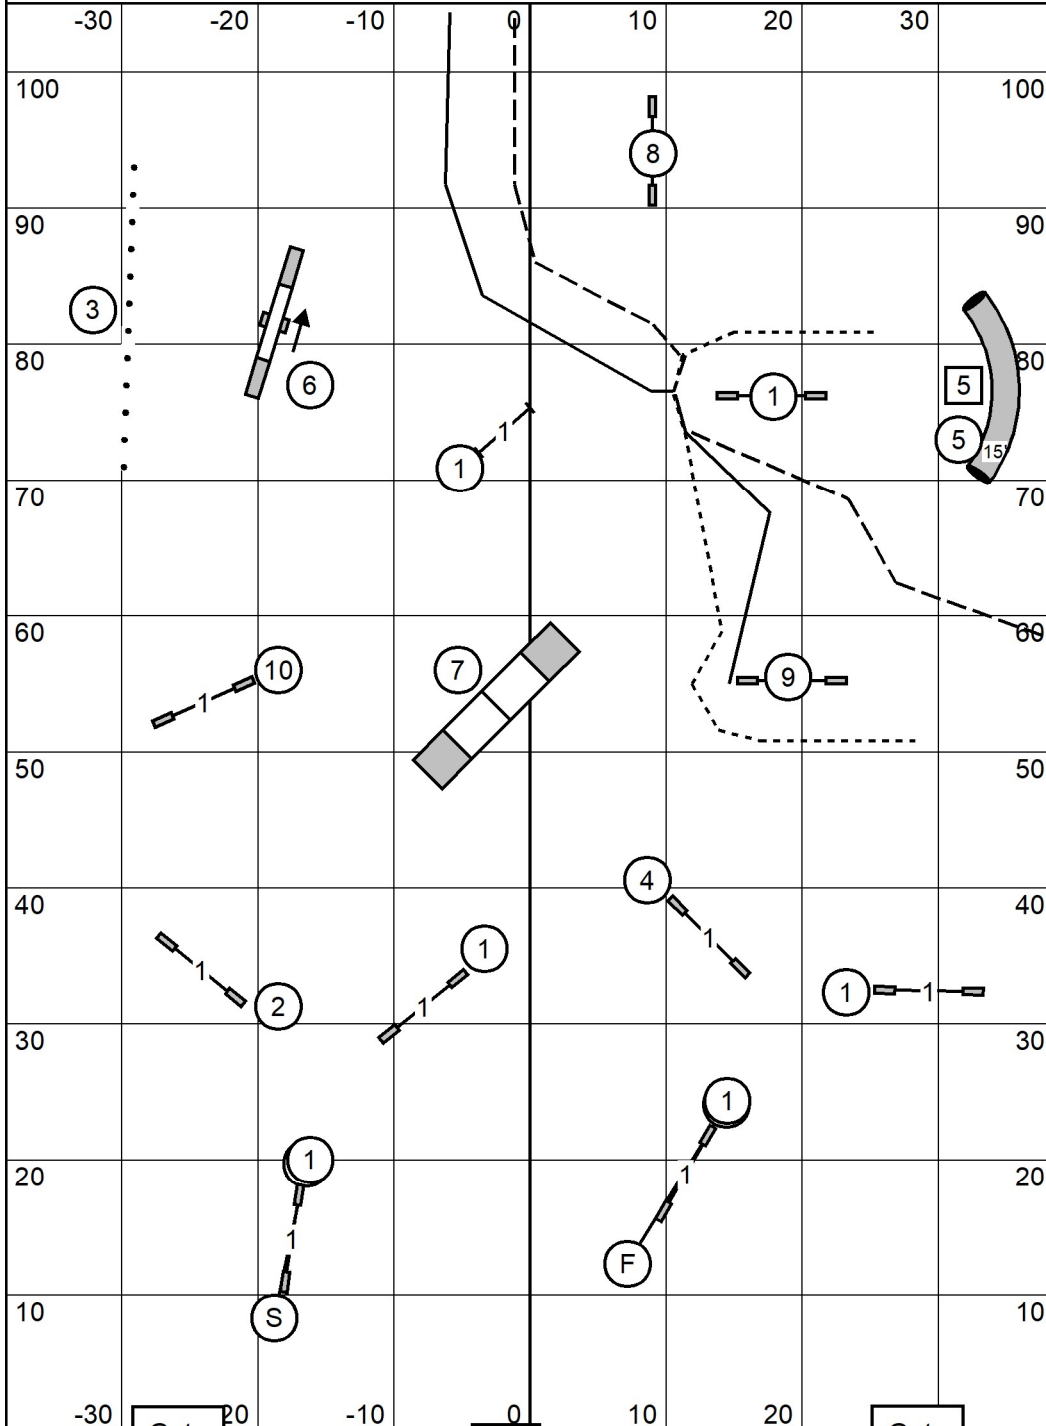

Open JWW
 Indoors on Turf
 76.5 x 105 ft
 Judge: Andrew Mellon

Central New England Brittany Club
 American k9 Country
 Amherst, NH
 Saturday, April 4, 2026

Novice JWW
 Indoors on Turf
 76.5 x 105 ft
 Judge: Andrew Mellon

Central New England Brittany Club
 American k9 Country
 Amherst, NH
 Saturday, April 4, 2026

FAST
 Indoors on Turf
 76.5 x 105 ft
 Judge: Andrew Mellon

Gate	T/S	Gate
Exc/Mas (8 1 5)	Open (8 1 5)	Nov (9 1)
60 pts (14+20 = 34)	55 pts. (14+20 = 34)	50 pts. (10+20 = 30)
need 26 addit.	need 21 addit.	need 20 addit.