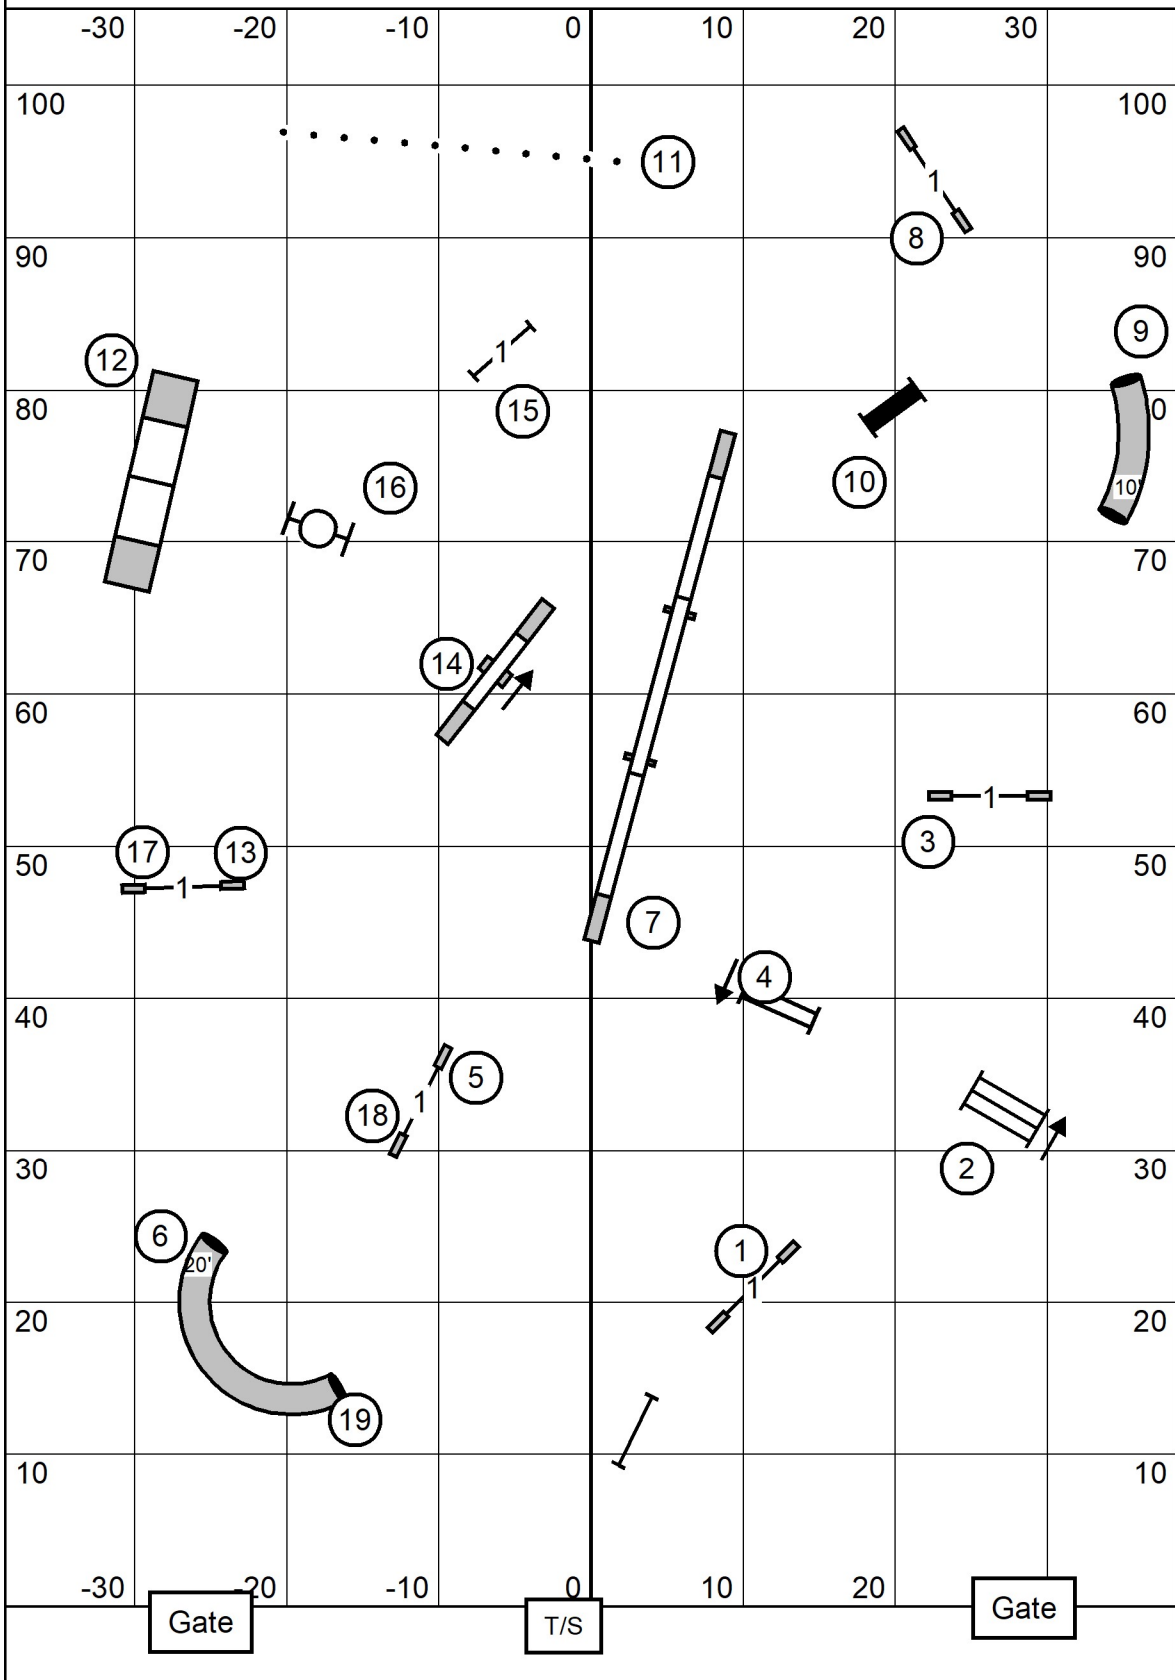

Central New England Brittany Club
American k9 Country
Amherst, NH
Saturday, April 4, 2026

Excellent/ Master Std
Indoors on Turf
76.5 x 105 ft
Judge: Andrew Mellon