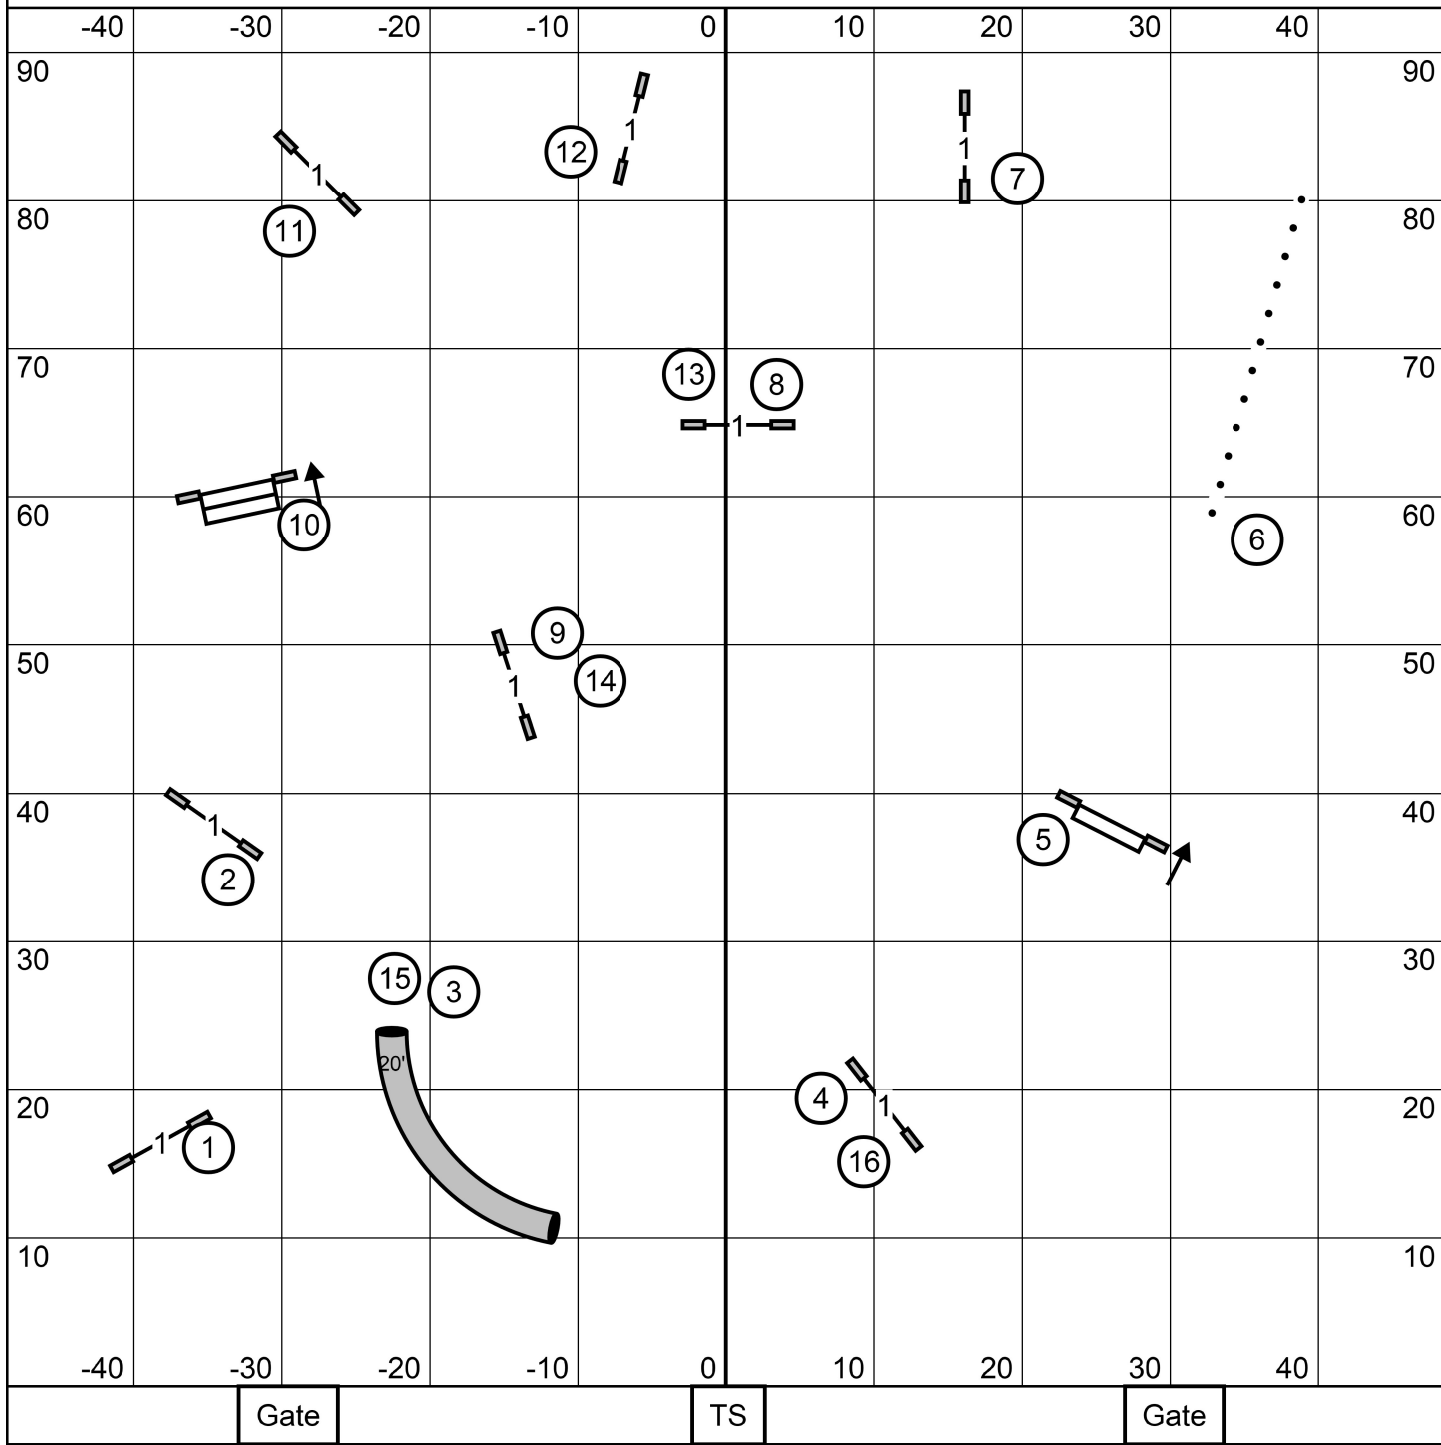

Yankee Weimeraner Club
Saturday April 11, 2026
N. Smithfield, RI
Design & Judge Lisa Loomis

Open JWW