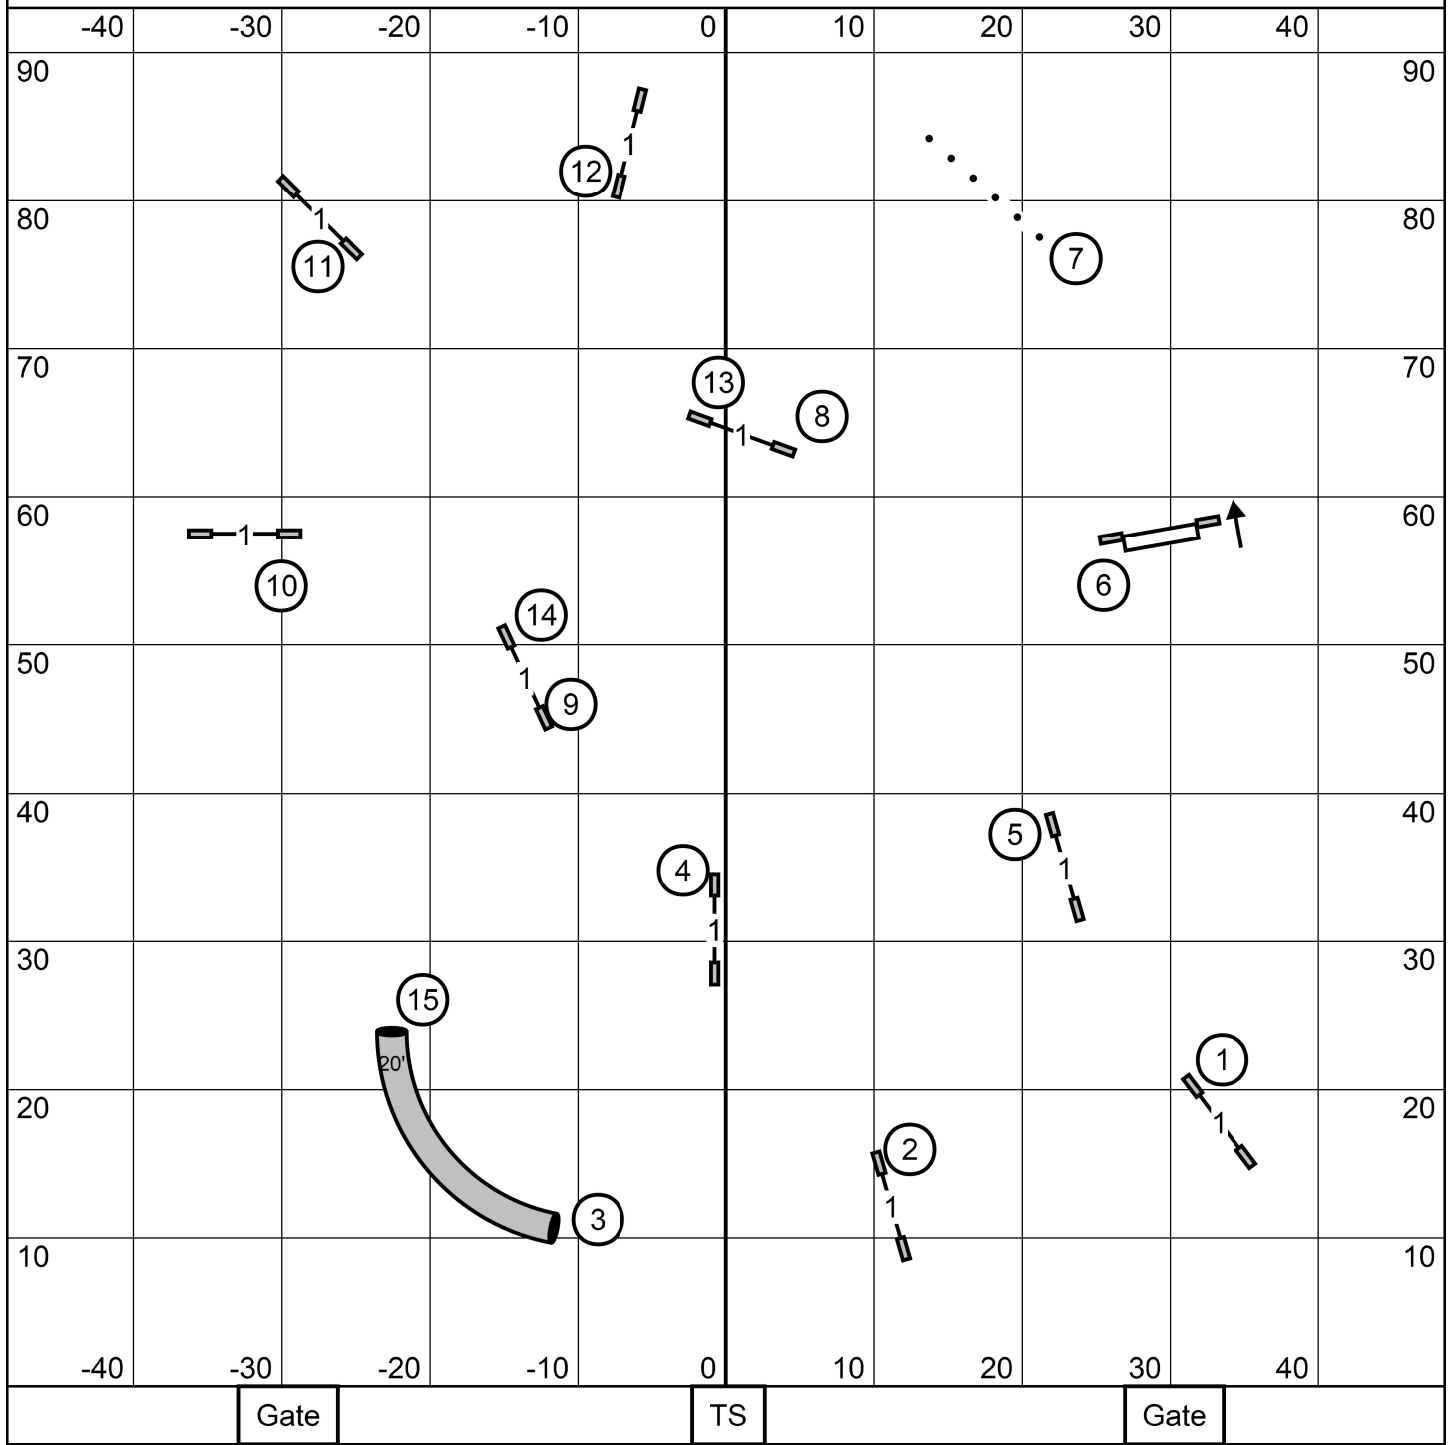

Yankee Weimeraner Club
Saturday April 11, 2026
N. Smithfield, RI
Design & Judge Lisa Loomis

Novice JWW