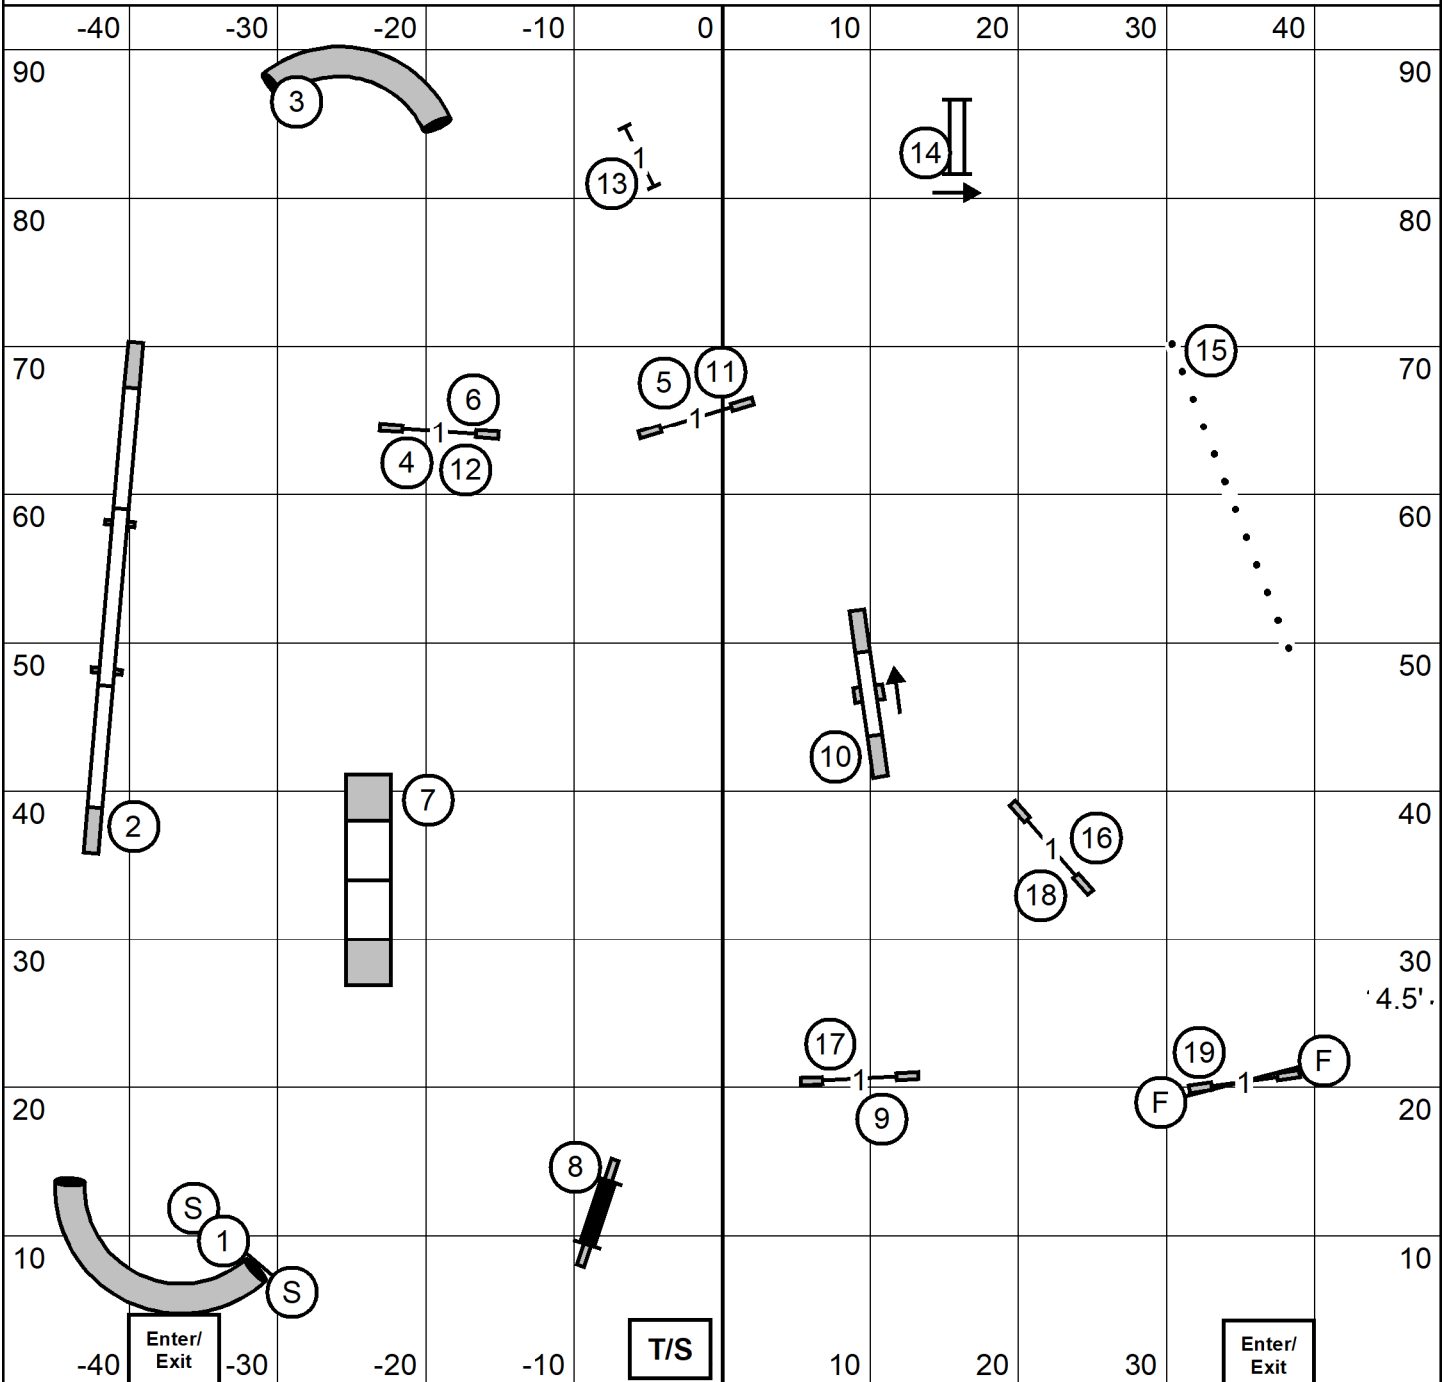

Premier Standard

Judged by: [Sherry Jefferson](#)

Yankee Weimaraner Club

Saturday ~ April 11, 2026 ~ Abbie Hanson ~ 97' x 93' ~ Turf

Excellent / Master Standard

Judged by: [Sherry Jefferson](#)

Yankee Weimaraner Club

Saturday ~ April 11, 2026 ~ Abbie Hanson ~ 97' x 93' ~ Turf

Novice Standard

Judged by: [Sherry Jefferson](#)

Yankee Weimaraner Club

Saturday ~ April 11, 2026 ~ Abbie Hanson ~ 97' x 93' ~ Turf

Yankee Weimeraner Club
 Saturday April 11, 2026
 N. Smithfield, RI
 Design & Judge Lisa Loomis