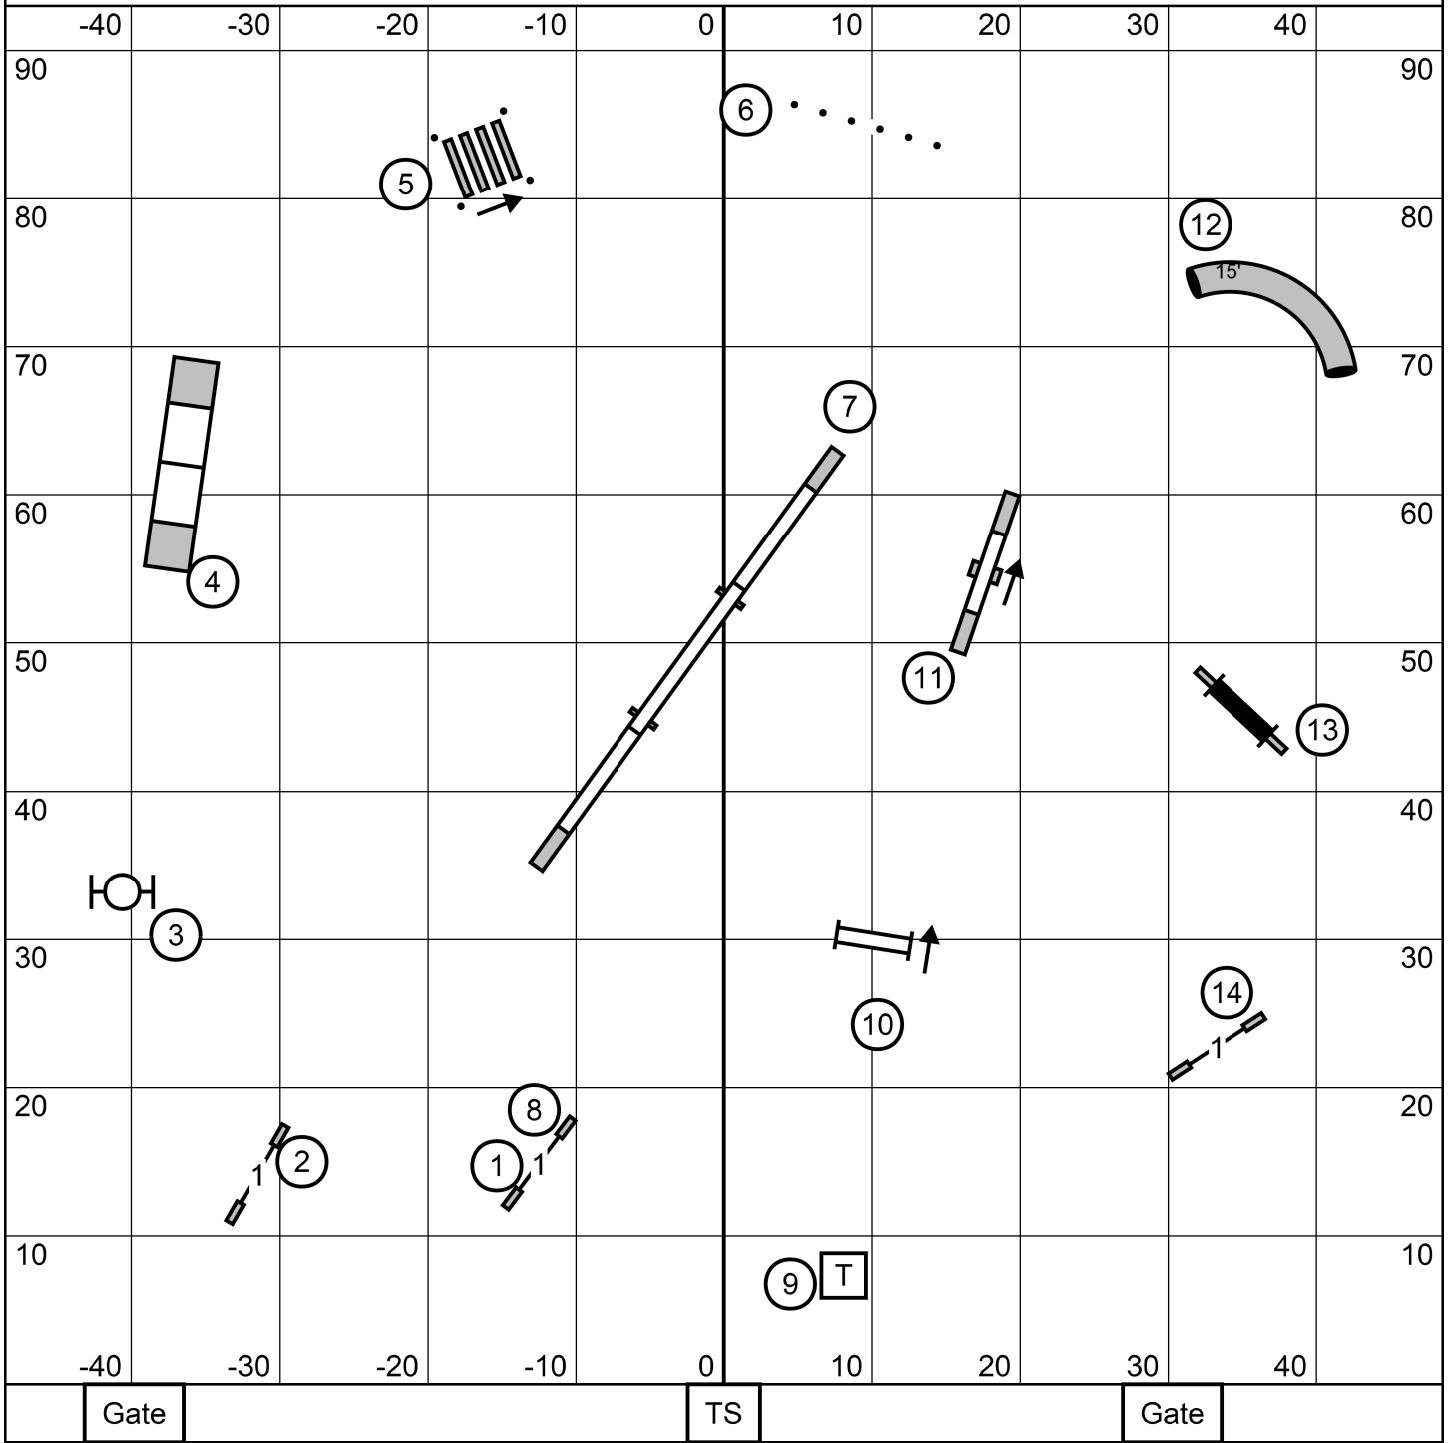

TEAMWORK Agility Club
Sunday April 12, 2026
N. Smithfield, RI
Design & Judge Lisa Loomis

Novice Standard