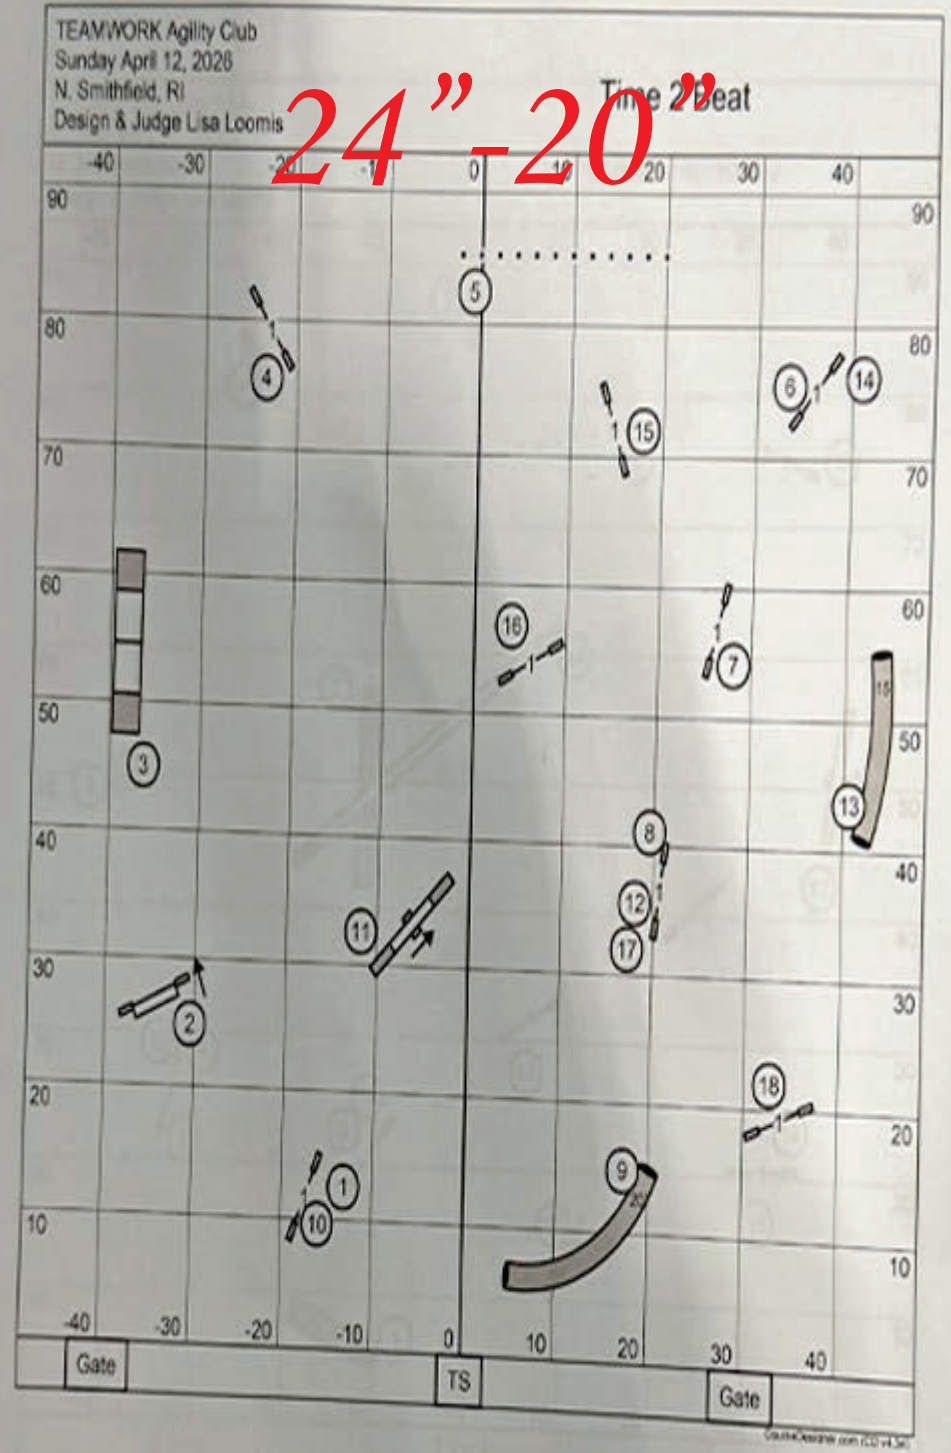

16"-4" T2B

TEAMWORK Agility Club
Sunday April 12, 2026
N. Smithfield, RI
Design & Judge Lisa Loomis

24"-20" Time Beat

TEAMWORK Agility Club
 Sunday April 12, 2026
 N. Smithfield, RI
 Design & Judge Lisa Loomis