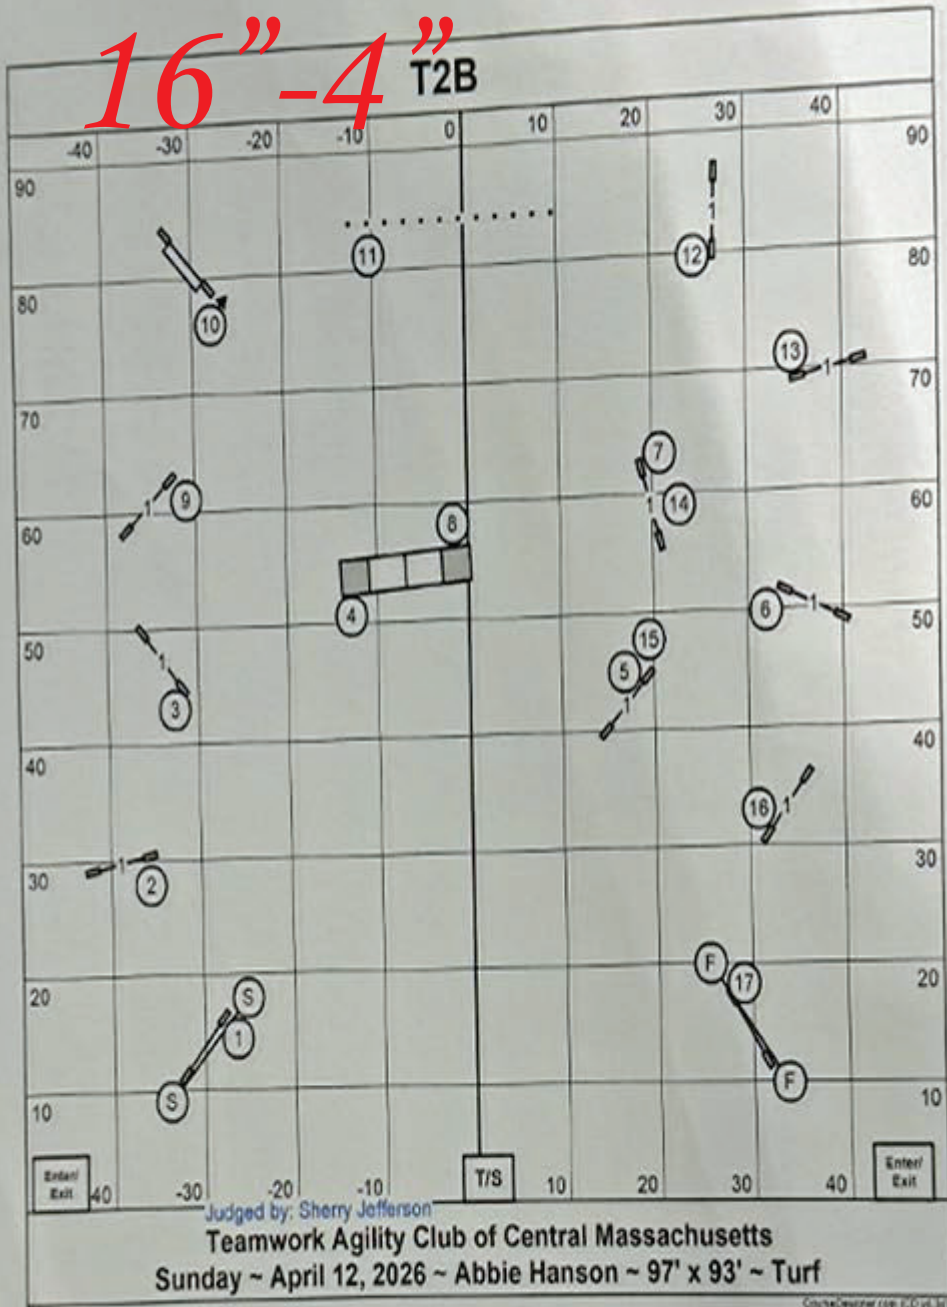

16"-4" T2B

TEAMWORK Agility Club
Sunday April 12, 2026
N. Smithfield, RI
Design & Judge Lisa Loomis

24"-20" Time Beat

TEAMWORK Agility Club
 Sunday April 12, 2026
 N. Smithfield, RI
 Design & Judge Lisa Loomis