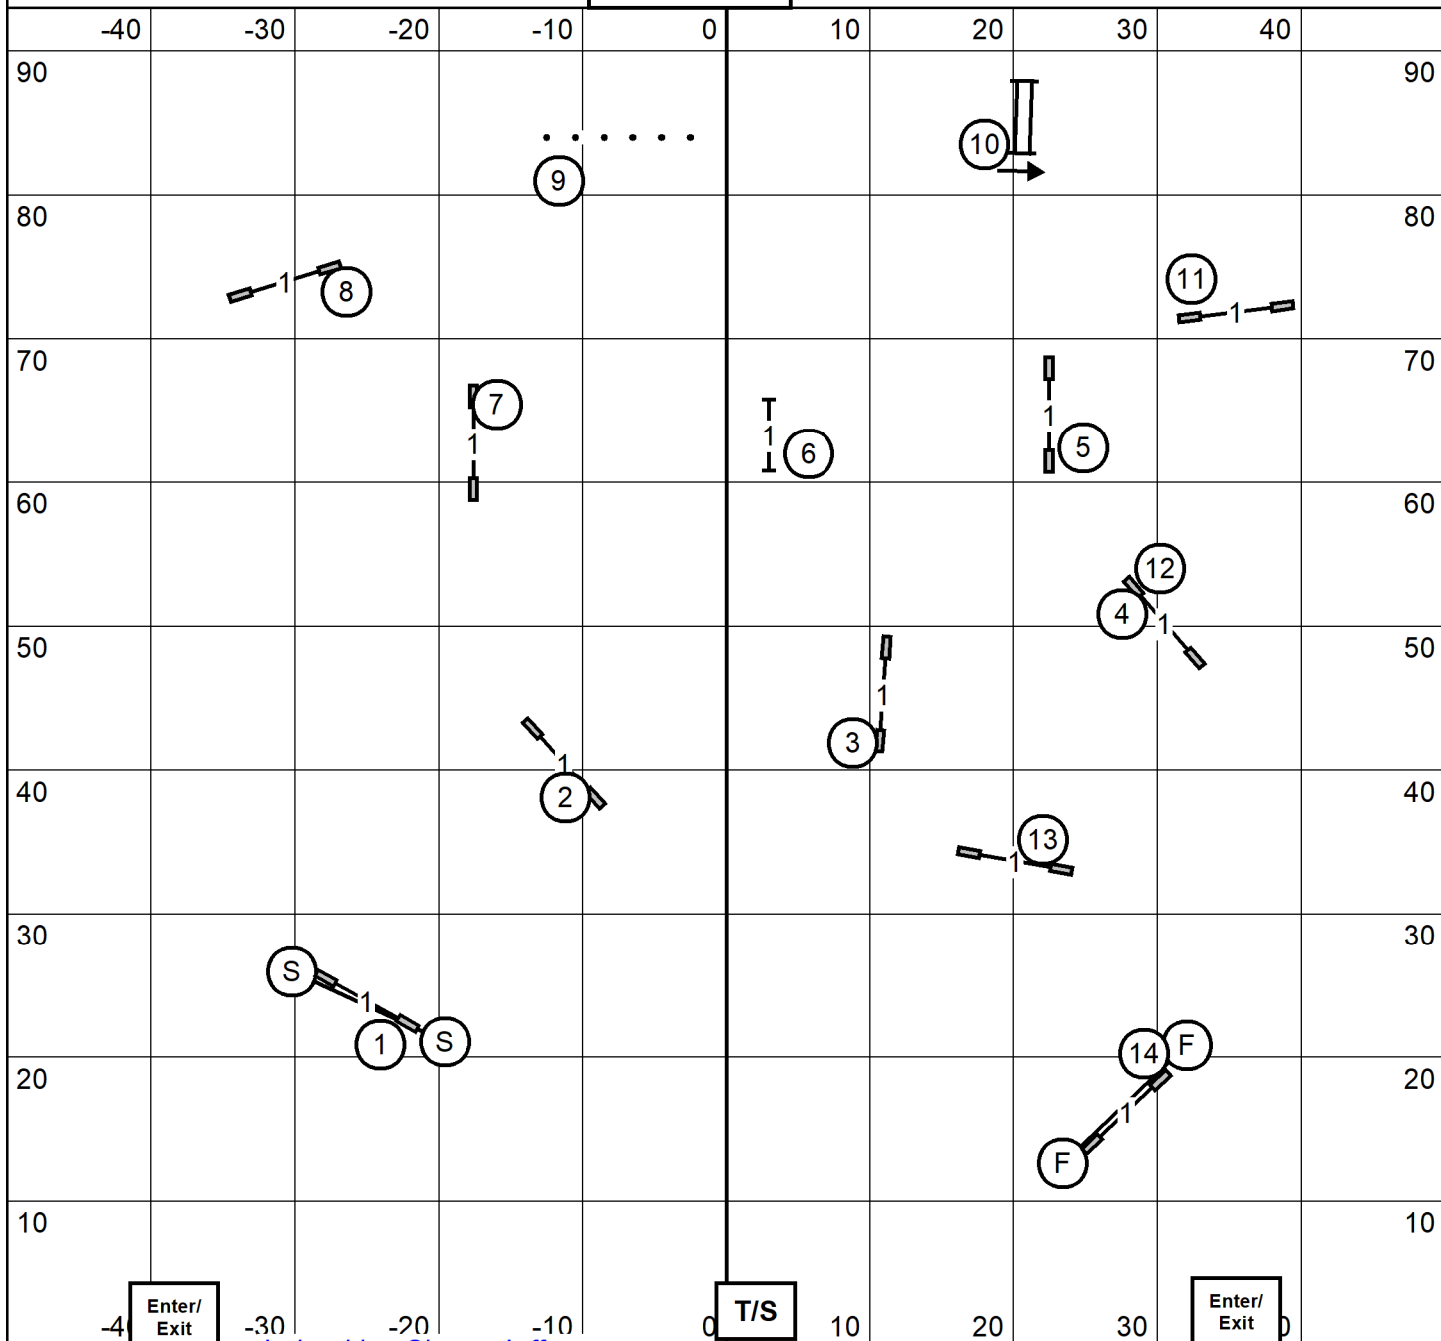

Open Standard

TEAMWORK Agility Club
 Sunday April 12, 2026
 N. Smithfield, RI
 Design & Judge Lisa Loomis

Novice Standard

Novice Jumpers

Judged by: Sherry Jefferson

Teamwork Agility Club of Central Massachusetts
Sunday ~ April 12, 2026 ~ Abbie Hanson ~ 97' x 93' ~ Turf

Excellent / Master Jumpers

Juded by: Sherry Jefferson

Teamwork Agility Club of Central Massachusetts
Sunday ~ April 12, 2026 ~ Abbie Hanson ~ 97' x 93' ~ Turf

Premier Jumpers

Judged by: Sherry Jefferson

Teamwork Agility Club of Central Massachusetts
Sunday ~ April 12, 2026 ~ Abbie Hanson ~ 97' x 93' ~ Turf