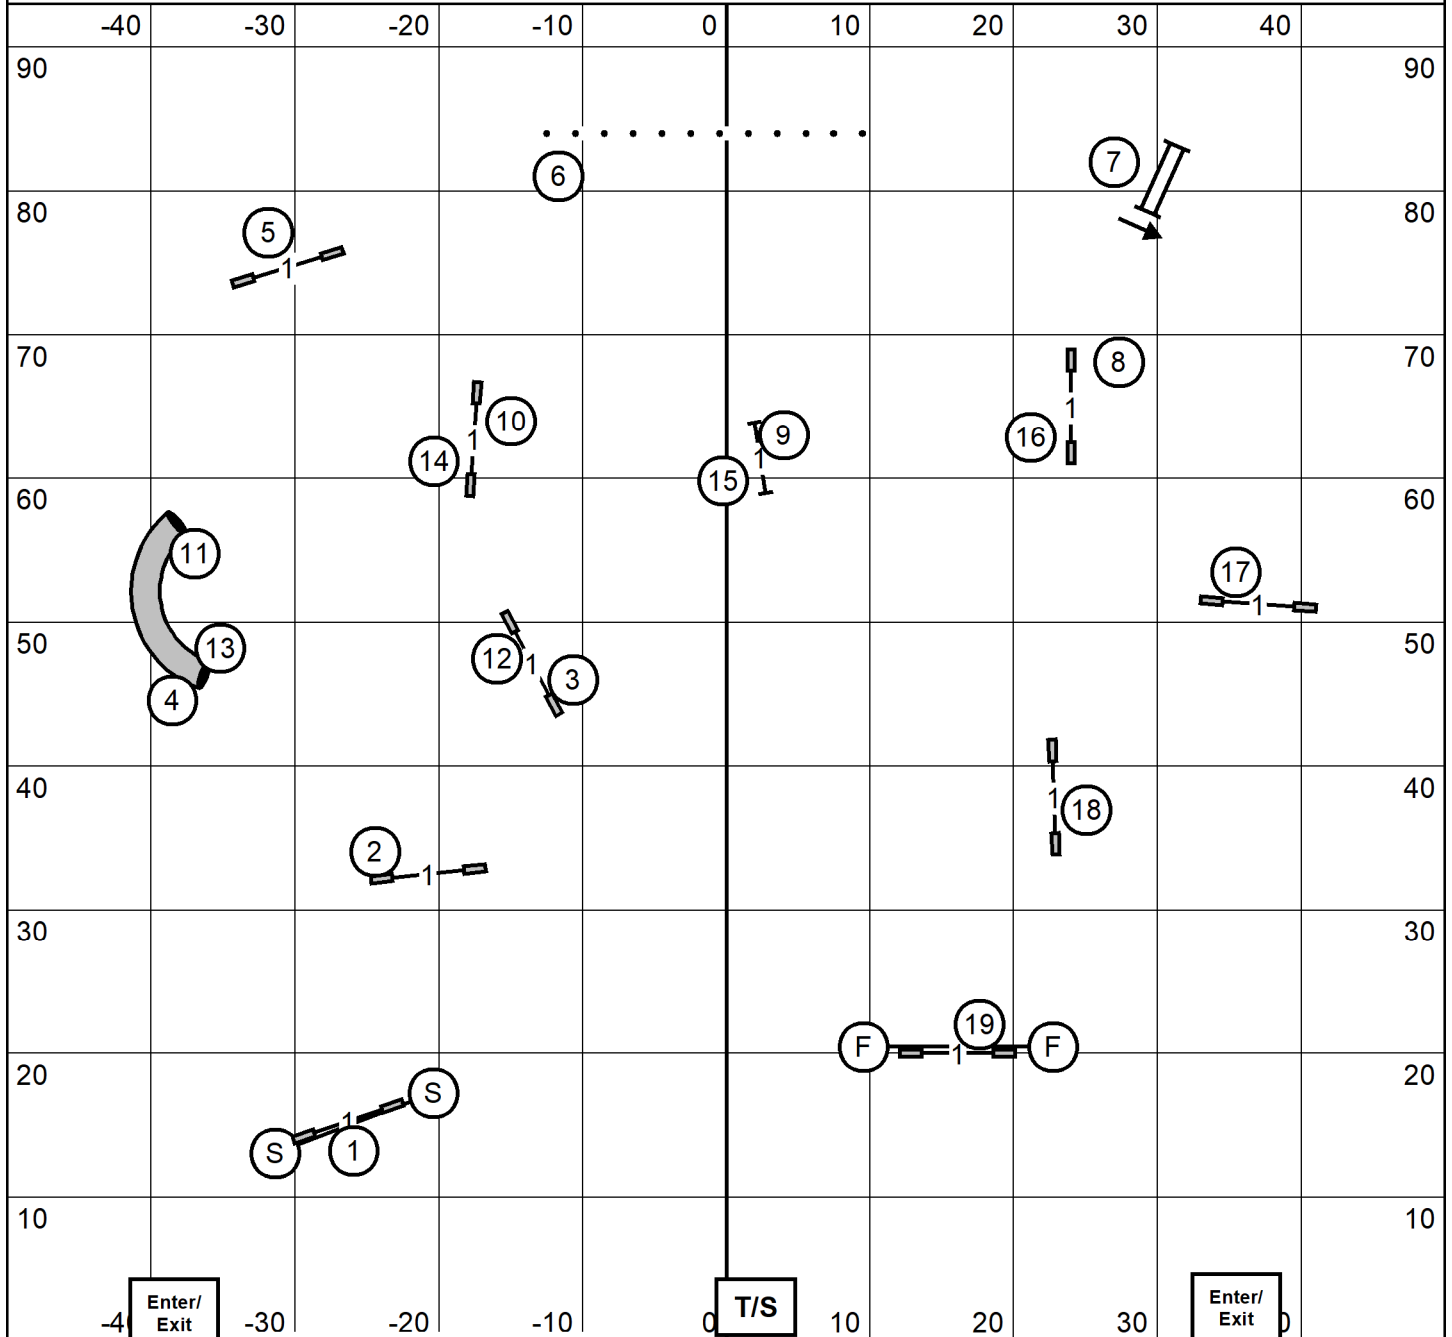

Open Standard

TEAMWORK Agility Club
 Sunday April 12, 2026
 N. Smithfield, RI
 Design & Judge Lisa Loomis

Novice Standard

Novice Jumpers

Judged by: Sherry Jefferson

Teamwork Agility Club of Central Massachusetts
Sunday ~ April 12, 2026 ~ Abbie Hanson ~ 97' x 93' ~ Turf

Excellent / Master Jumpers

Juded by: Sherry Jefferson

Teamwork Agility Club of Central Massachusetts
Sunday ~ April 12, 2026 ~ Abbie Hanson ~ 97' x 93' ~ Turf

Premier Jumpers

Judged by: Sherry Jefferson

Teamwork Agility Club of Central Massachusetts
Sunday ~ April 12, 2026 ~ Abbie Hanson ~ 97' x 93' ~ Turf