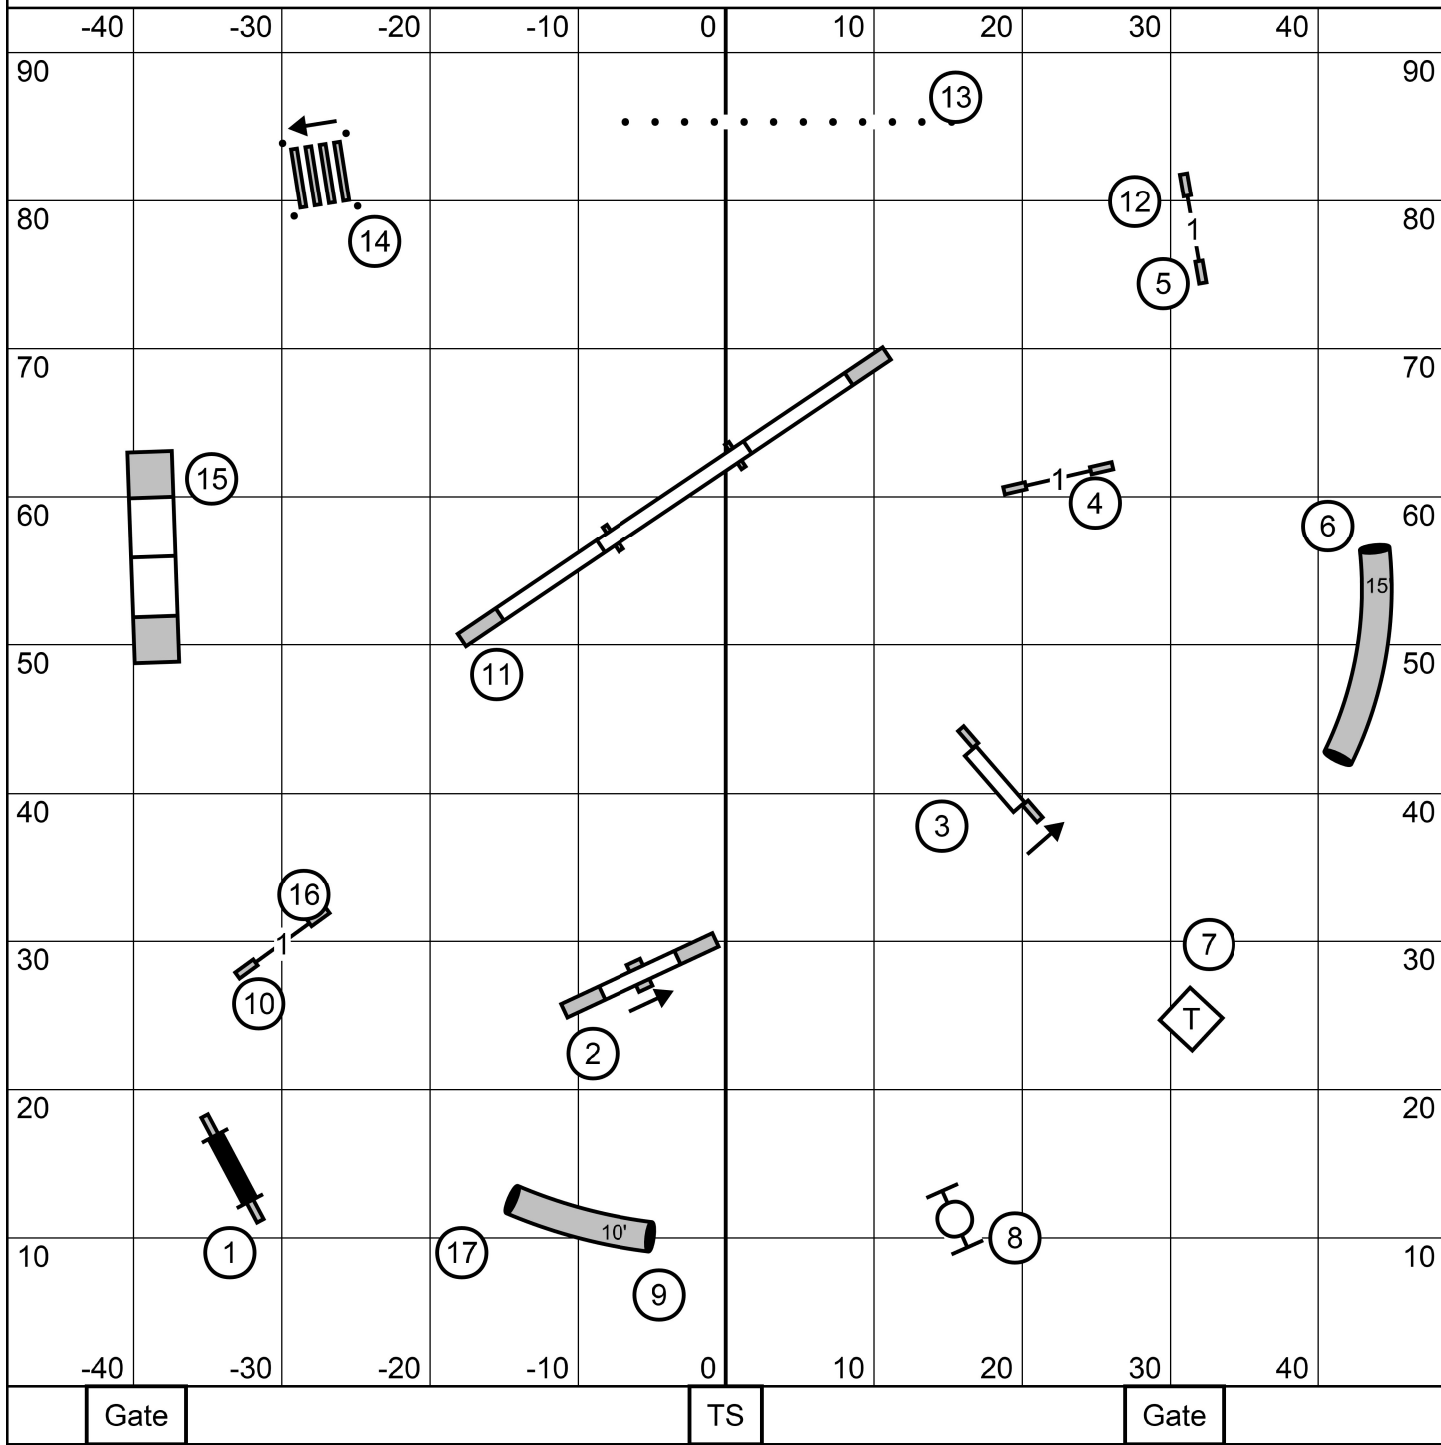

TEAMWORK Agility Club
Sunday April 12, 2026
N. Smithfield, RI
Design & Judge Lisa Loomis

Open Standard