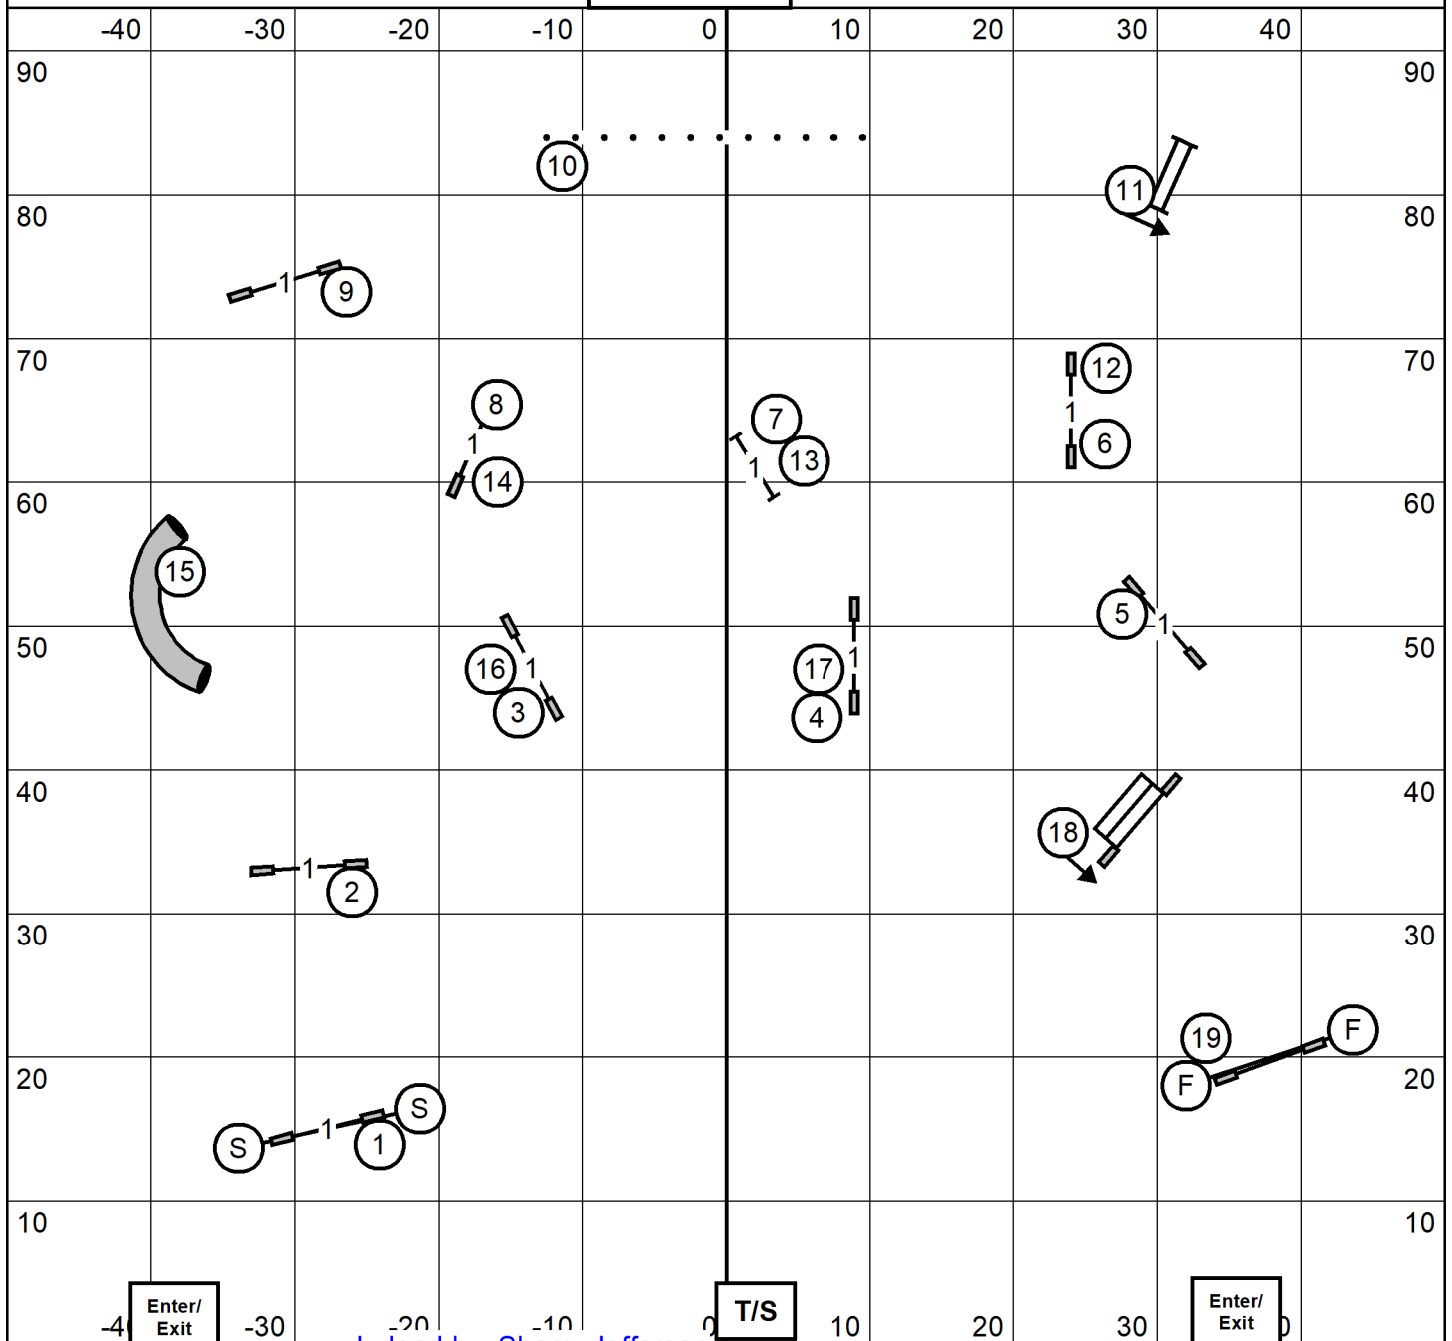

Open Standard

TEAMWORK Agility Club
 Sunday April 12, 2026
 N. Smithfield, RI
 Design & Judge Lisa Loomis

Novice Standard

Novice Jumpers

Judged by: Sherry Jefferson

Teamwork Agility Club of Central Massachusetts
Sunday ~ April 12, 2026 ~ Abbie Hanson ~ 97' x 93' ~ Turf

Excellent / Master Jumpers

Juded by: Sherry Jefferson

Teamwork Agility Club of Central Massachusetts
Sunday ~ April 12, 2026 ~ Abbie Hanson ~ 97' x 93' ~ Turf

Premier Jumpers

Judged by: Sherry Jefferson

Teamwork Agility Club of Central Massachusetts
Sunday ~ April 12, 2026 ~ Abbie Hanson ~ 97' x 93' ~ Turf