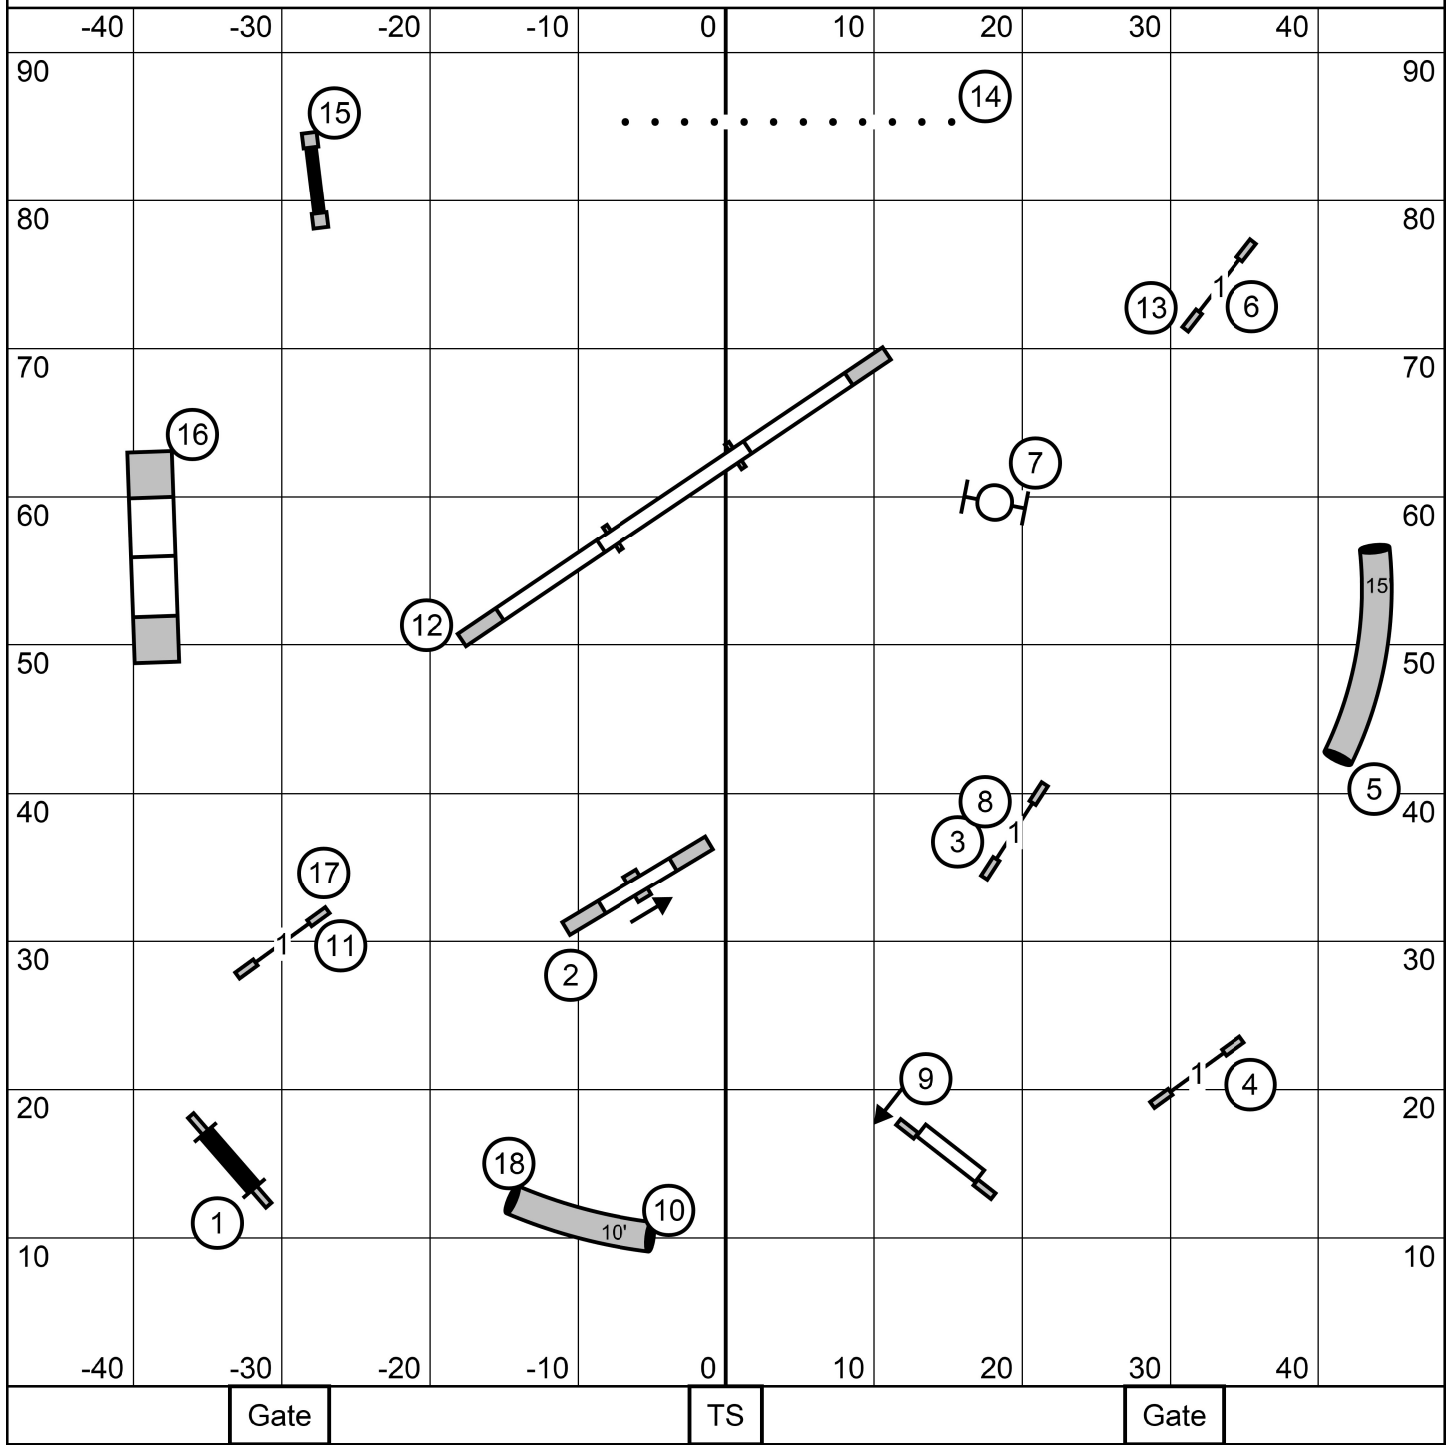

TEAMWORK Agility Club
Sunday April 12, 2026
N. Smithfield, RI
Design & Judge Lisa Loomis

Excellent/Master Standard