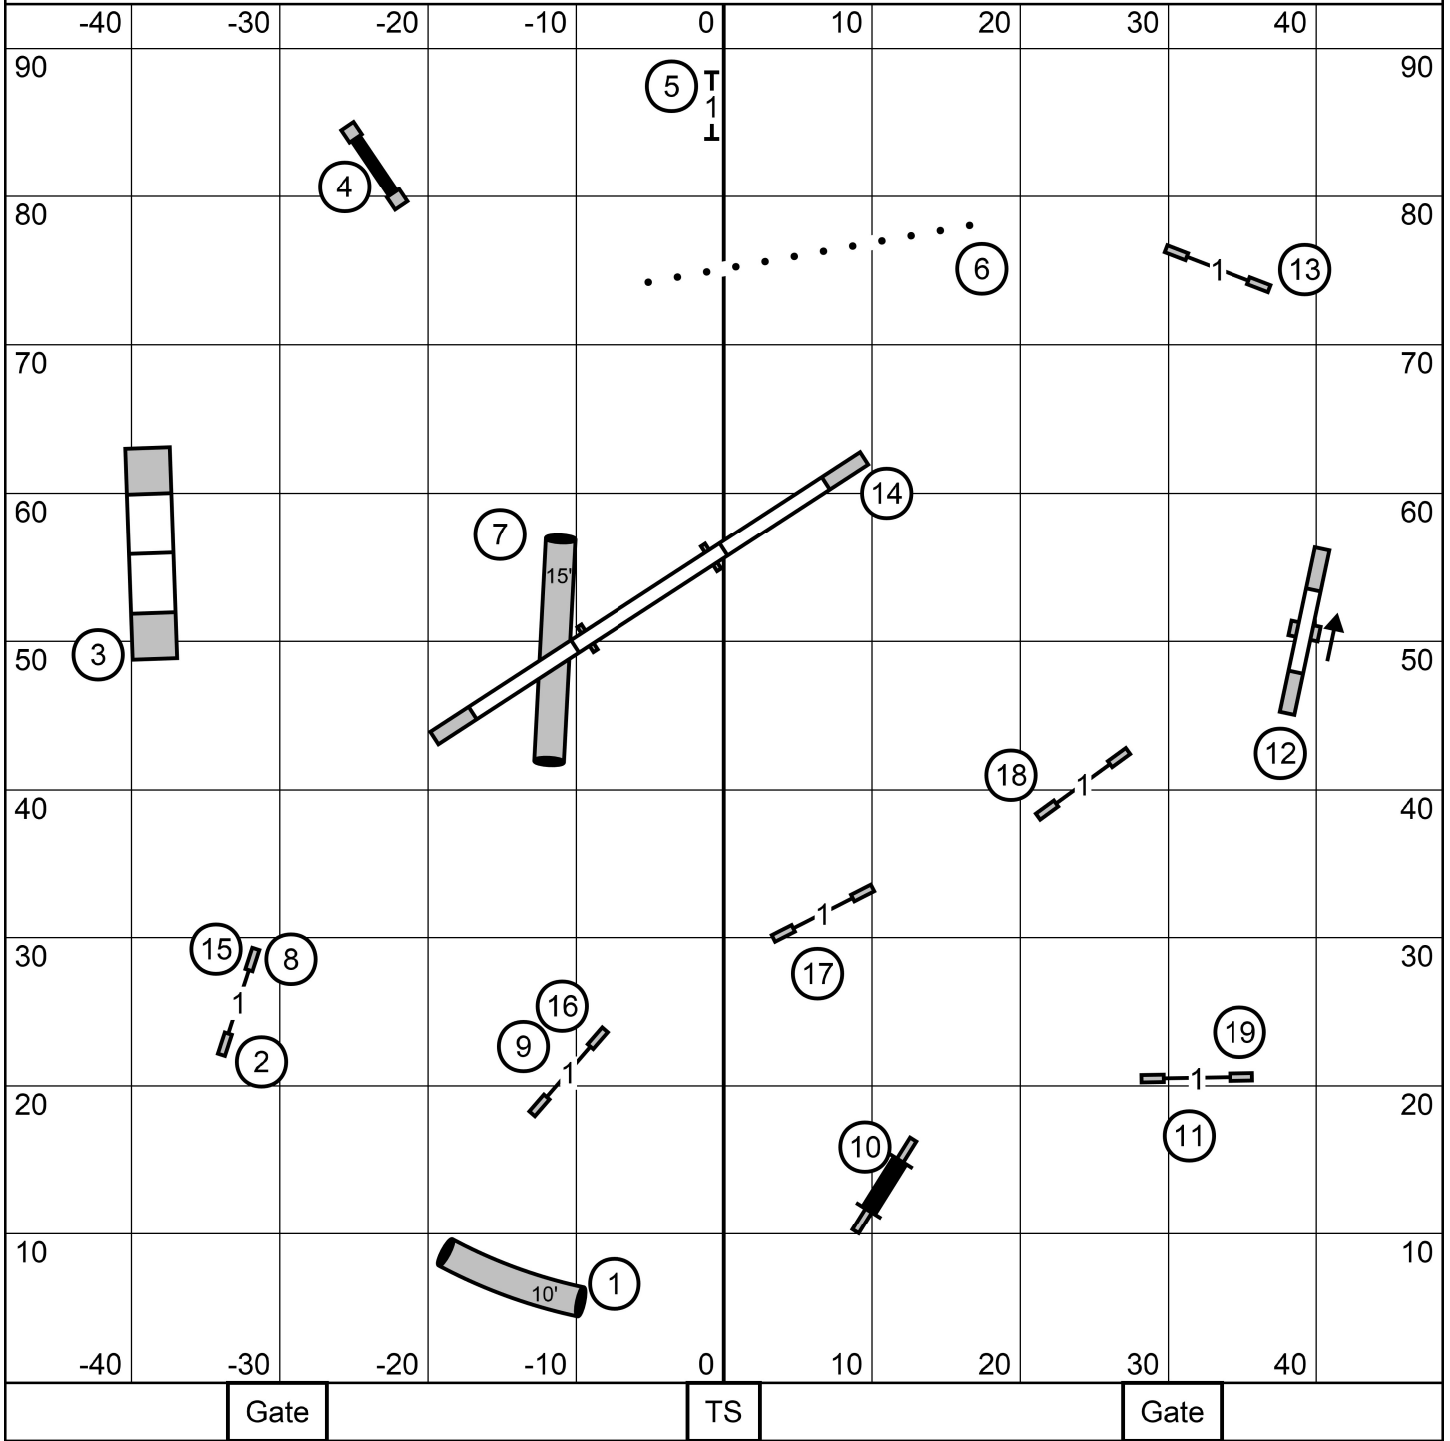

TEAMWORK Agility Club
Sunday April 12, 2026
N. Smithfield, RI
Design & Judge Lisa Loomis

Premier Standard