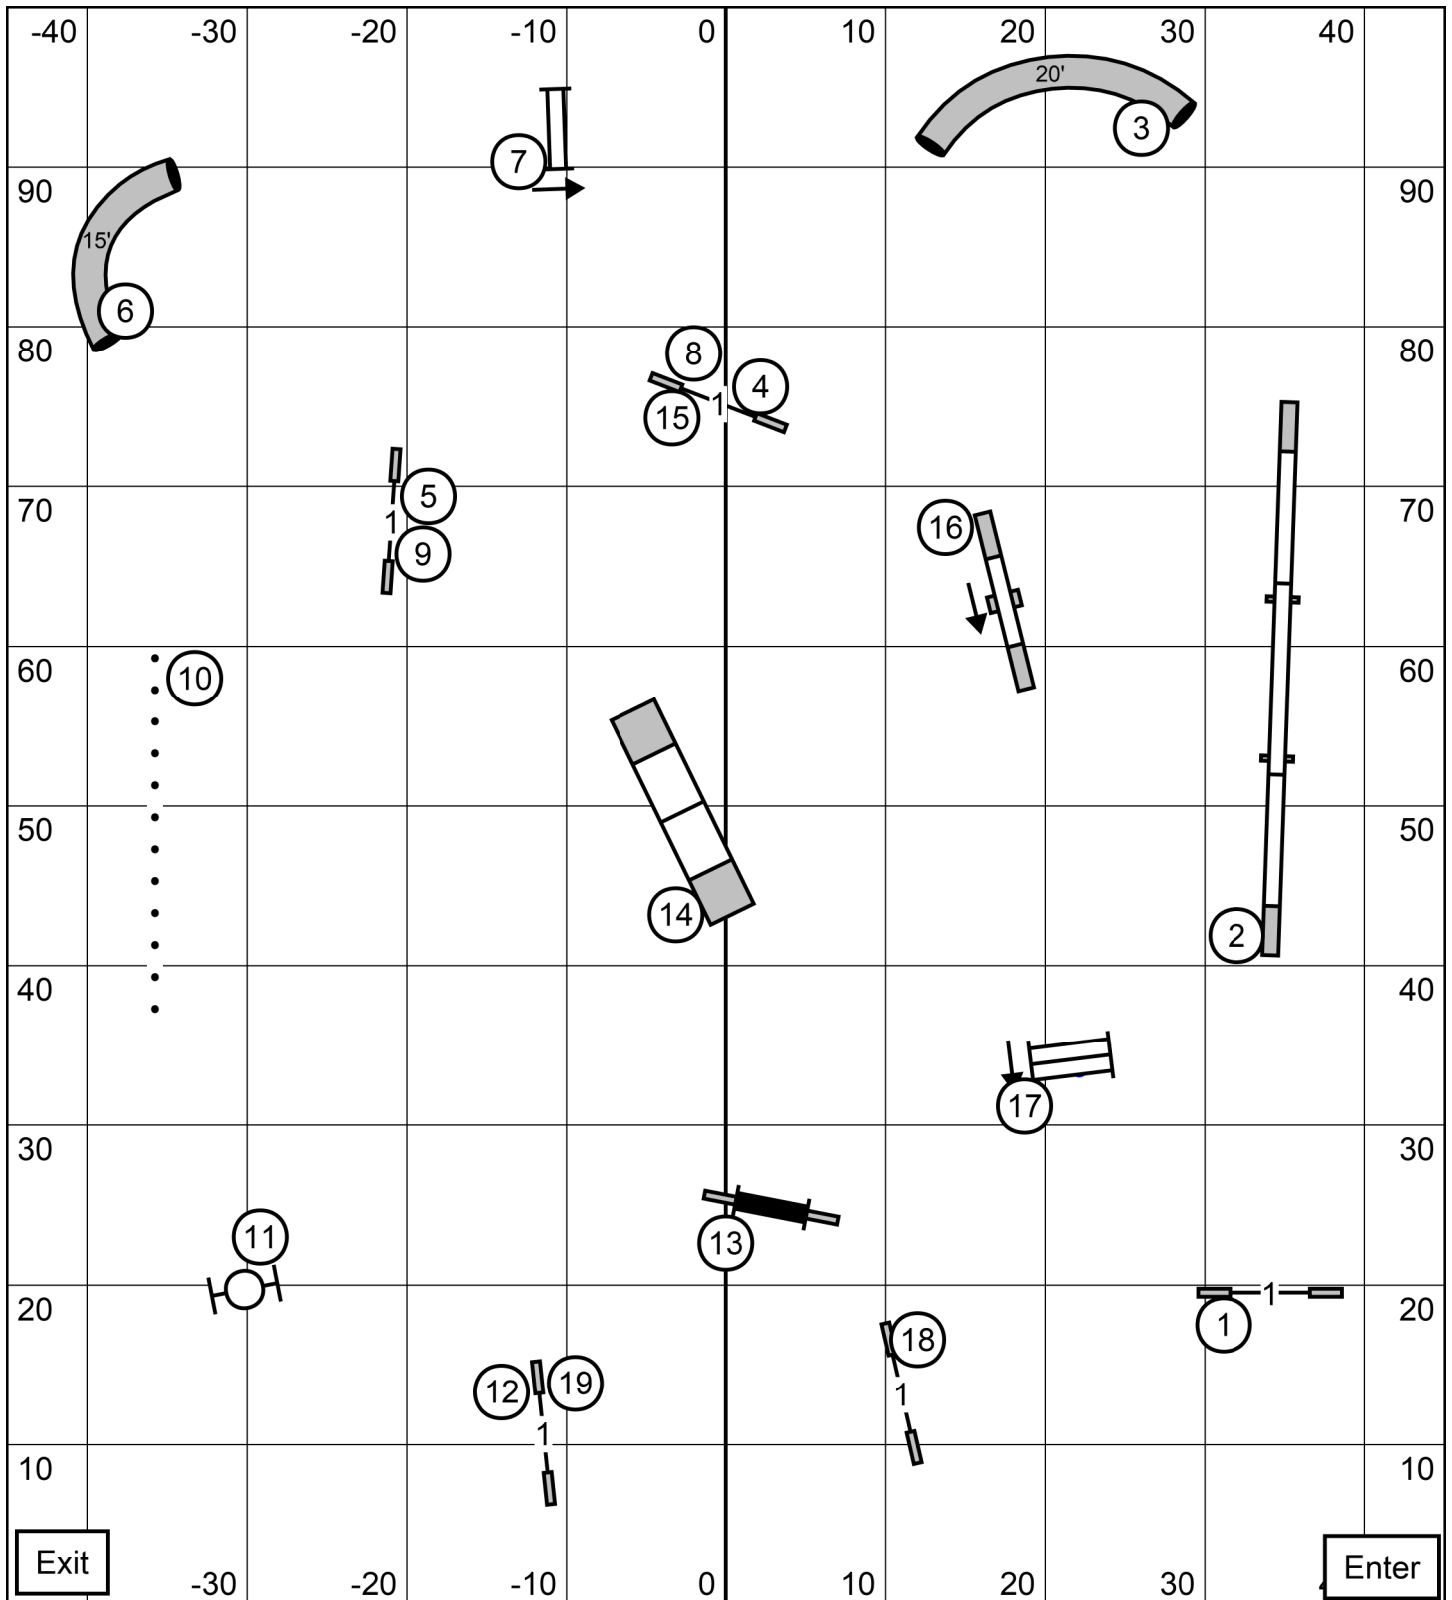

Talcott Mountain Agility Club
 Westfield, MA
 Ronda Bermke
Saturday May 2, 2026
Premier STD

TS

Exit

Enter

Talcott Mountain Agility Club
 Westfield, MA
 Ronda Bermke
Saturday May 2, 2026
Excellent/Master STD

TS

Talcott Mountain Agility Club
 Westfield, MA
 Ronda Bermke
Saturday May 2, 2026
Novice STD

TS

Exit

Enter

Talcott Mountain Agility Club
 Westfield, MA
 Ronda Bermke
Saturday May 2, 2026
Open STD

TS

ALL FAST

E/M: (6) (5) (4) OR (4) (5) (6) ——— T

Open: (4) (5) - - - - -

Novice: (4) (5) - - - - -

THE START AND FINISH OBSTACLES ARE BI-DIRECTIONAL
 ALL OBSTACLES IN THE BODY OF THE COURSE ARE BI-DIRECTIONAL EXCEPT THE TEETER.