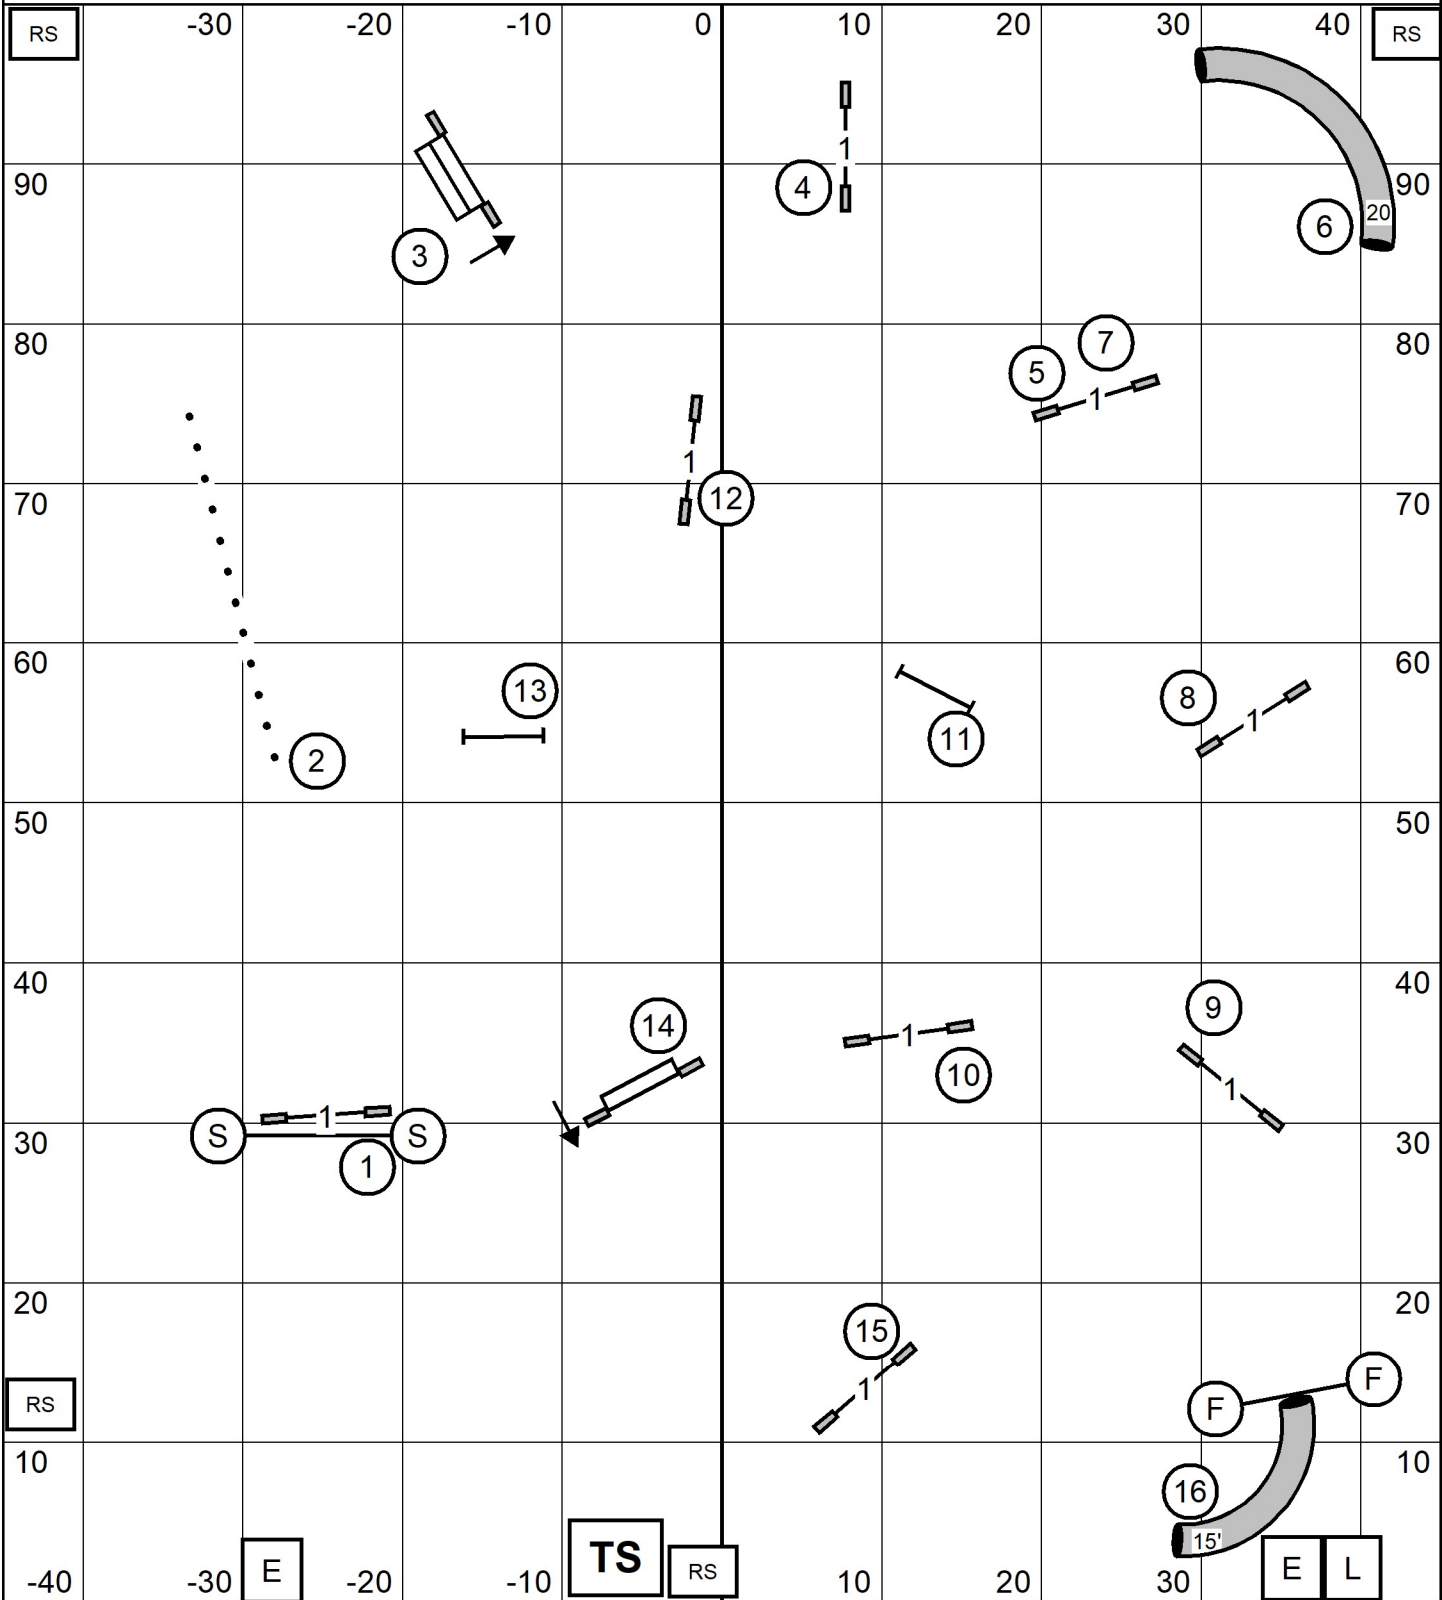

Talcott Mountain Agility Club **Saturday 05/02/26**
Indoors on in-fill turf - 90' x 100' Judge: Don Wittke

OPEN JWW