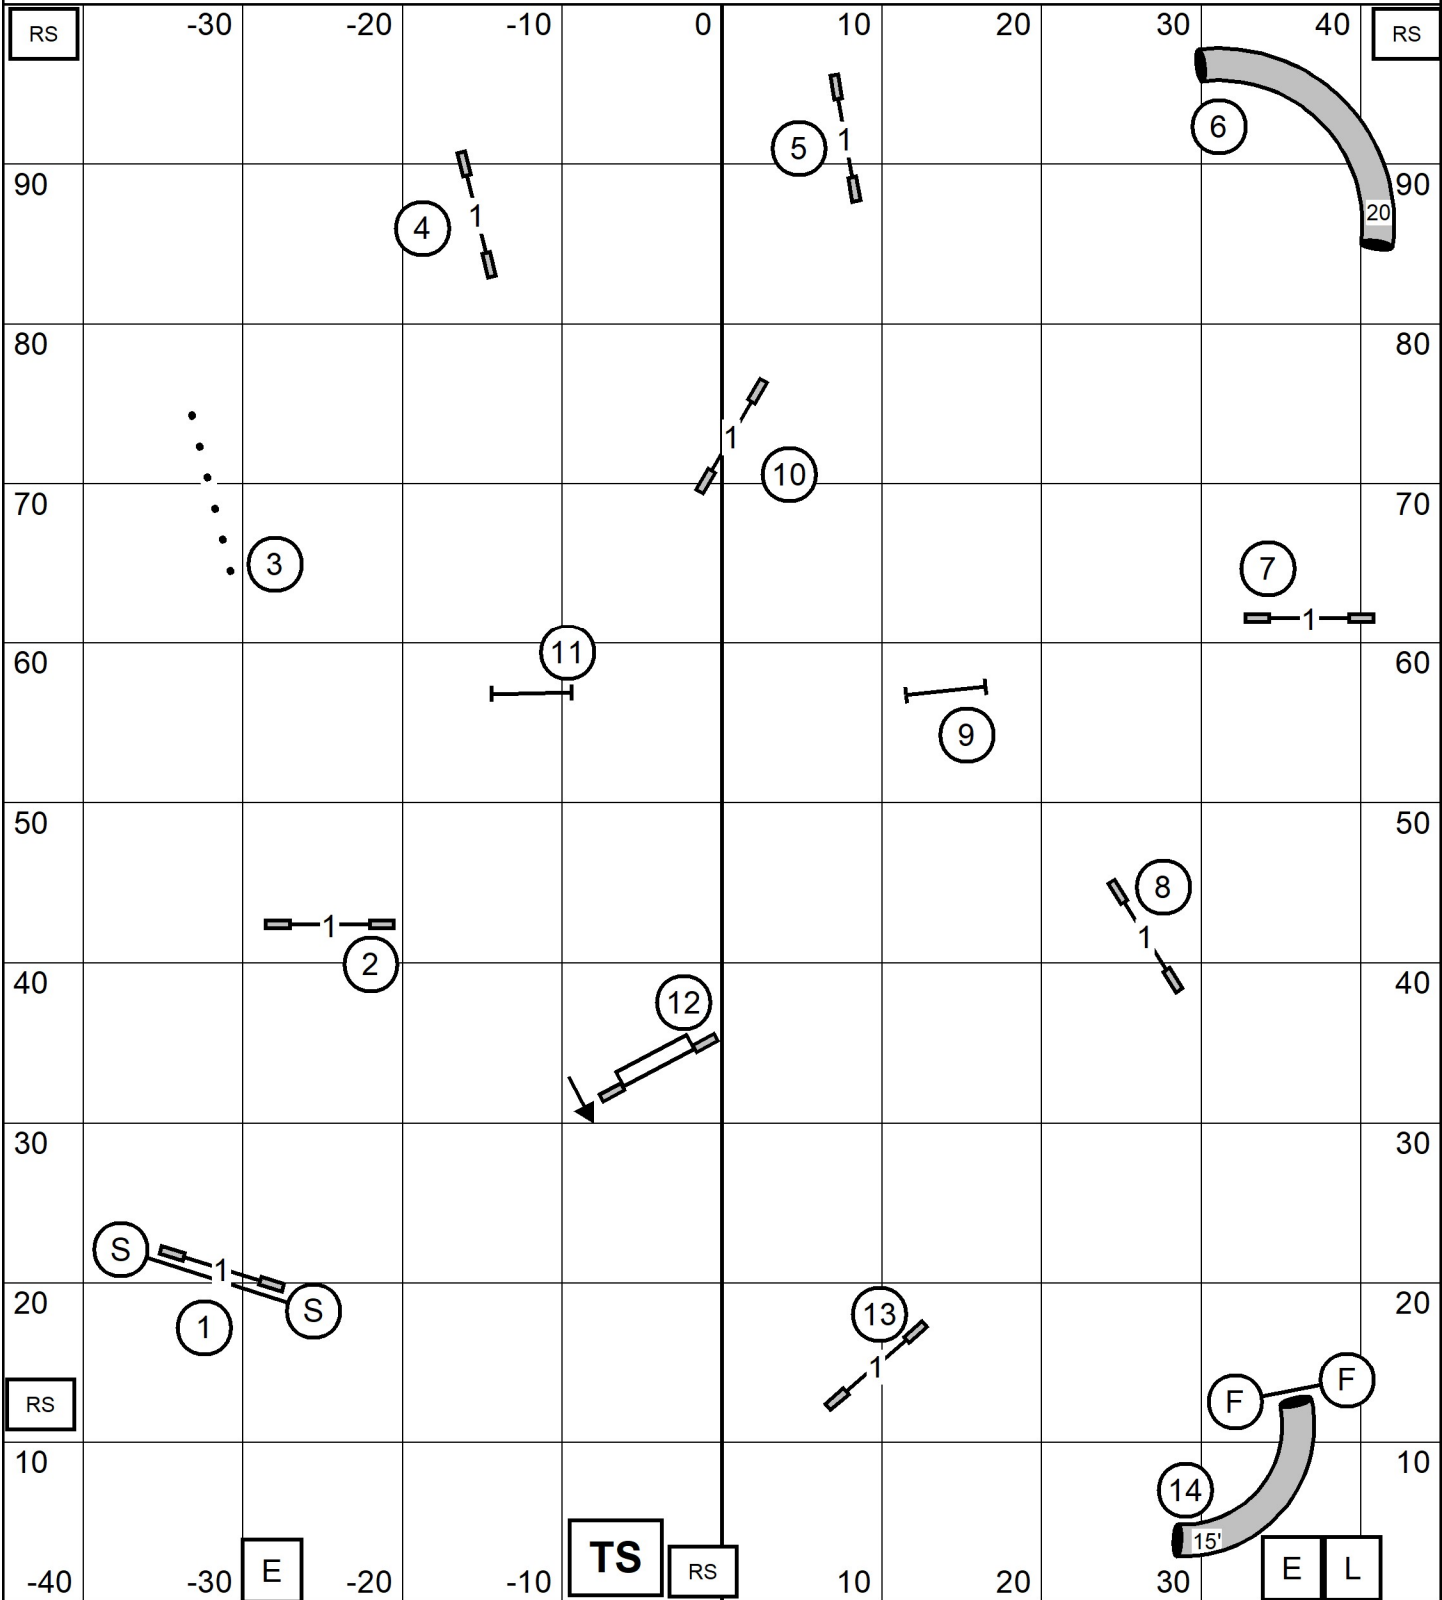

E/M: (6) (5) (4) OR (4) (5) (6) ——— T

Open: (4) (5) - - - - -

Novice: (4) (5) - - - - -

THE START AND FINISH OBSTACLES ARE BI-DIRECTIONAL
 ALL OBSTACLES IN THE BODY OF THE COURSE ARE BI-DIRECTIONAL EXCEPT THE TEETER.

Talcott Mountain Agility Club **Saturday 05/02/26**
 Indoors on in-fill turf - 90' x 100' Judge: Don Wittke

NOVICE JWW

Talcott Mountain Agility Club **Saturday 05/02/26**
 Indoors on in-fill turf - 90' x 100' Judge: Don Wittke