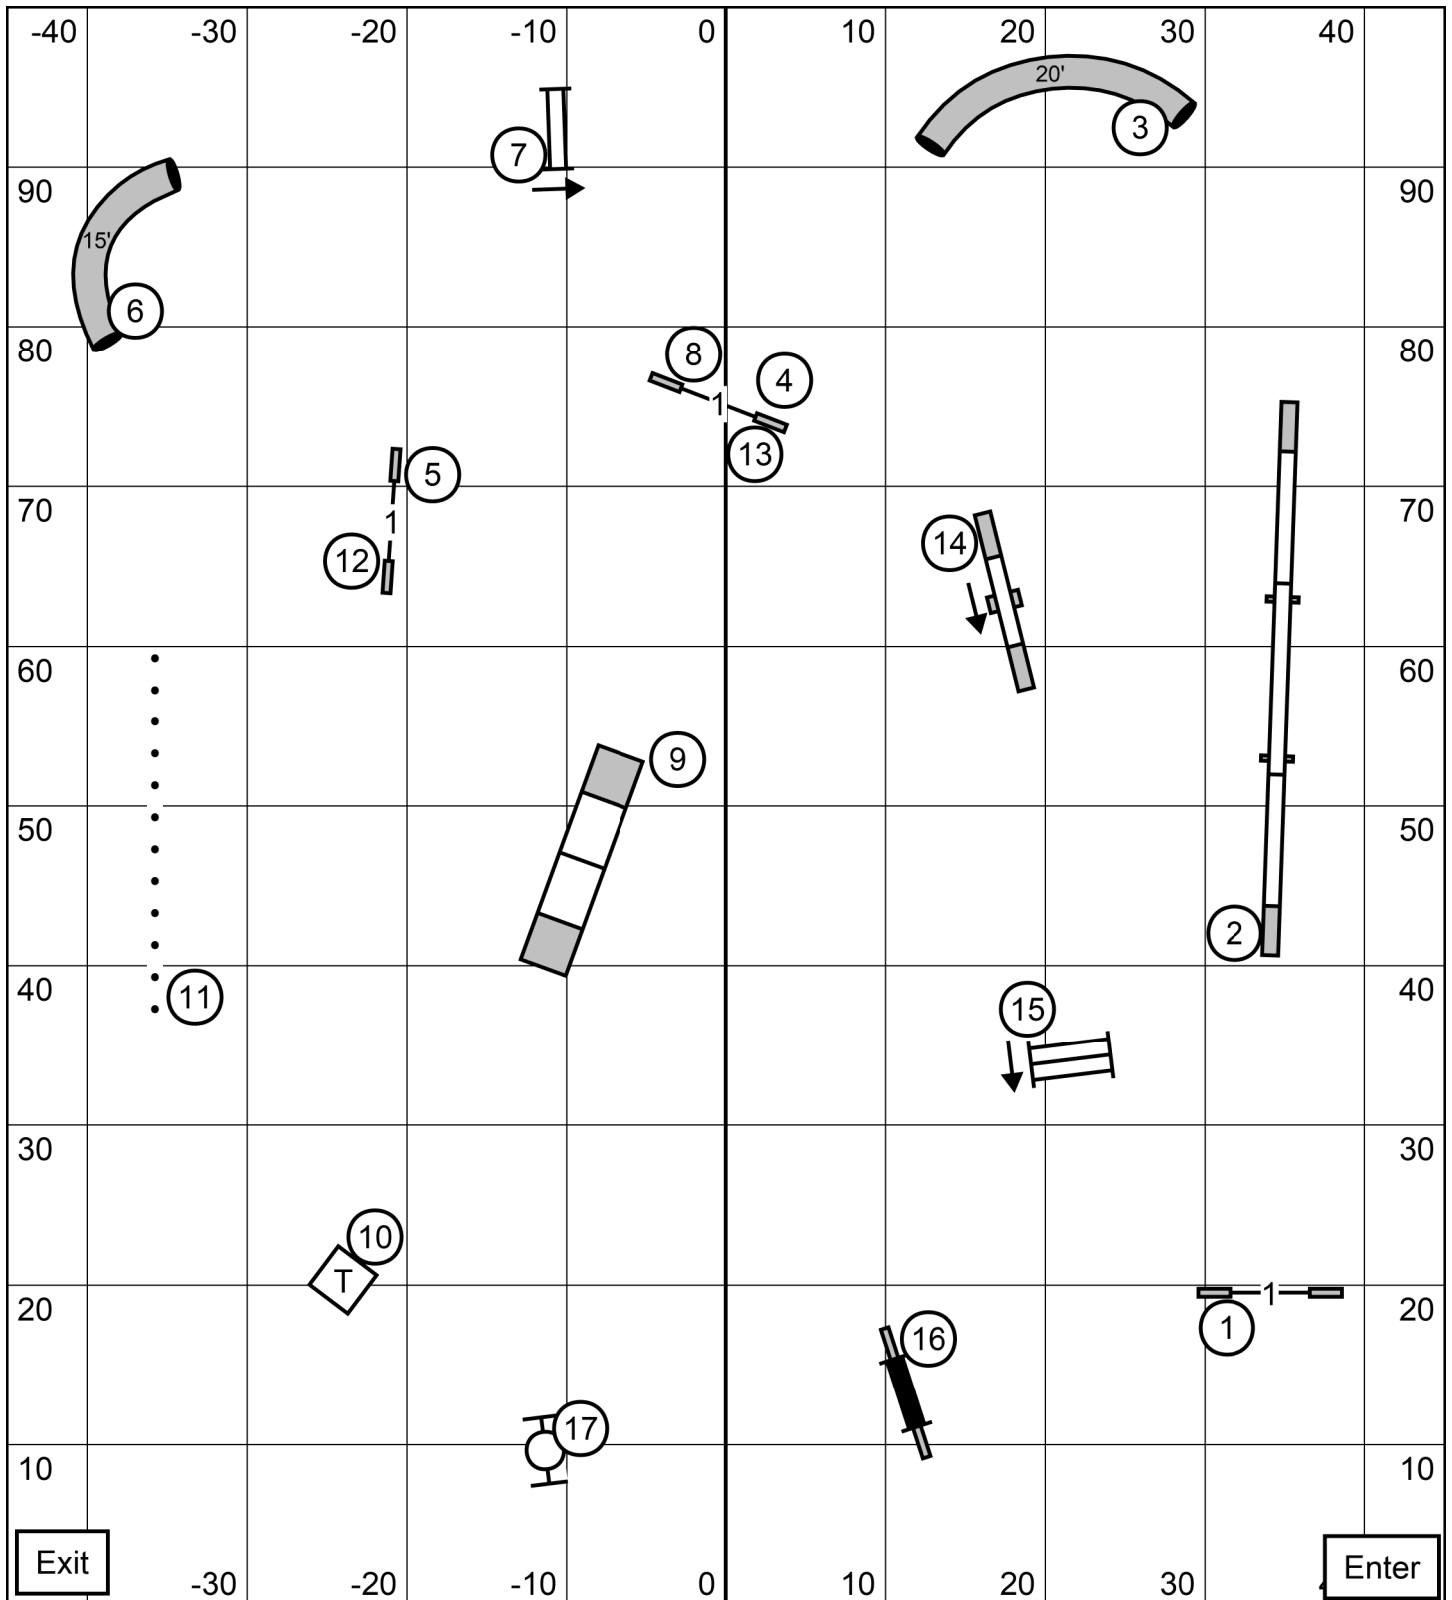

Talcott Mountain Agility Club
 Westfield, MA
 Ronda Bermke
Saturday May 2, 2026
Premier STD

TS

Exit

Enter

Talcott Mountain Agility Club
 Westfield, MA
 Ronda Bermke
Saturday May 2, 2026
Excellent/Master STD

TS

Talcott Mountain Agility Club
 Westfield, MA
 Ronda Bermke
Saturday May 2, 2026
Novice STD

TS

Exit

Enter

Talcott Mountain Agility Club
 Westfield, MA
 Ronda Bermke
Saturday May 2, 2026
Open STD

TS

ALL FAST

E/M: (6) (5) (4) OR (4) (5) (6) ——— T

Open: (4) (5) - - - - -

Novice: (4) (5) - - - - -

THE START AND FINISH OBSTACLES ARE BI-DIRECTIONAL
 ALL OBSTACLES IN THE BODY OF THE COURSE ARE BI-DIRECTIONAL EXCEPT THE TEETER.