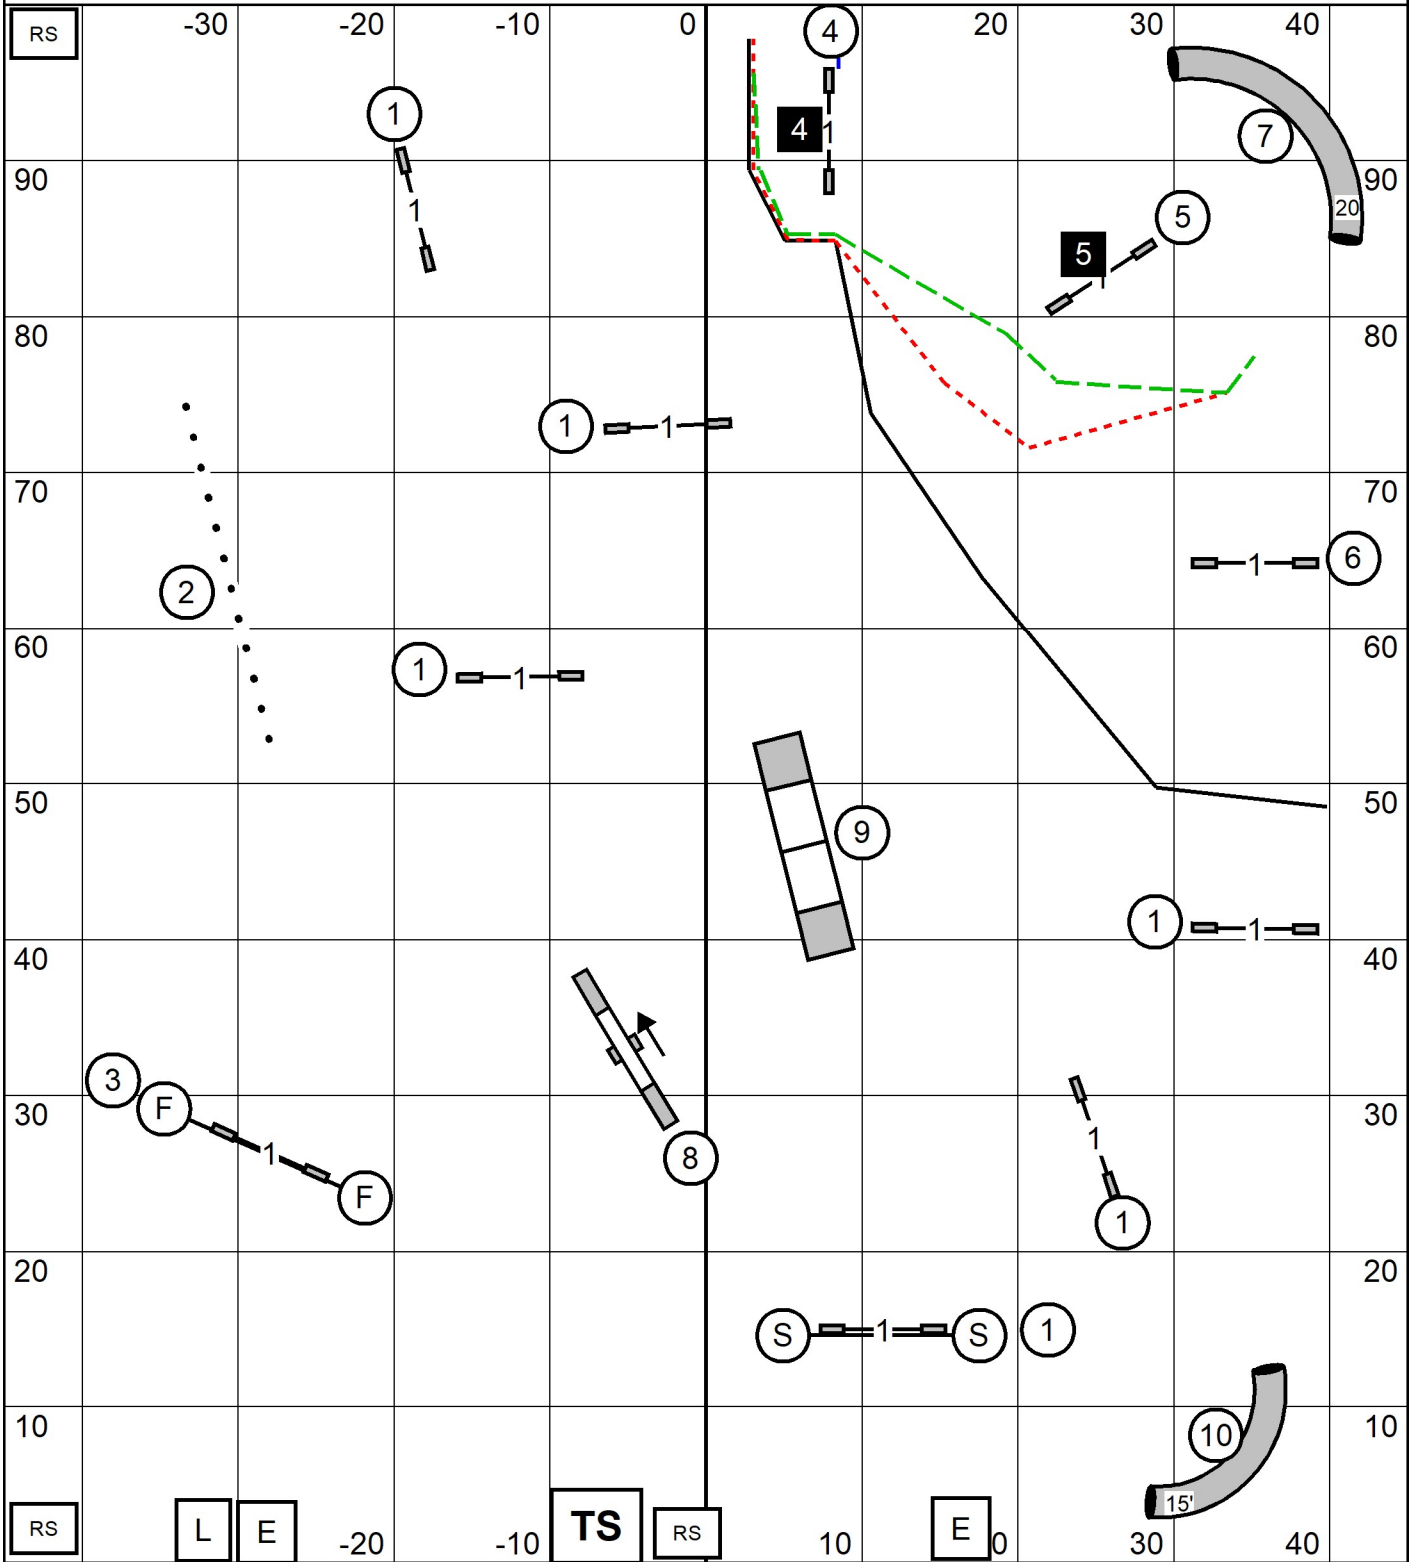

Talcott Mountain Agility Club
 Westfield, MA
 Ronda Bermke
Saturday May 2, 2026
Premier STD

TS

Exit

Enter

Talcott Mountain Agility Club
 Westfield, MA
 Ronda Bermke
Saturday May 2, 2026
Excellent/Master STD

TS

Talcott Mountain Agility Club
 Westfield, MA
 Ronda Bermke
Saturday May 2, 2026
Novice STD

TS

Exit

Enter

Talcott Mountain Agility Club
 Westfield, MA
 Ronda Bermke
Saturday May 2, 2026
Open STD

TS

ALL FAST

E/M: (6) (5) (4) OR (4) (5) (6) ——— T

Open: (4) (5) - - - - -

Novice: (4) (5) - - - - -

THE START AND FINISH OBSTACLES ARE BI-DIRECTIONAL
 ALL OBSTACLES IN THE BODY OF THE COURSE ARE BI-DIRECTIONAL EXCEPT THE TEETER.