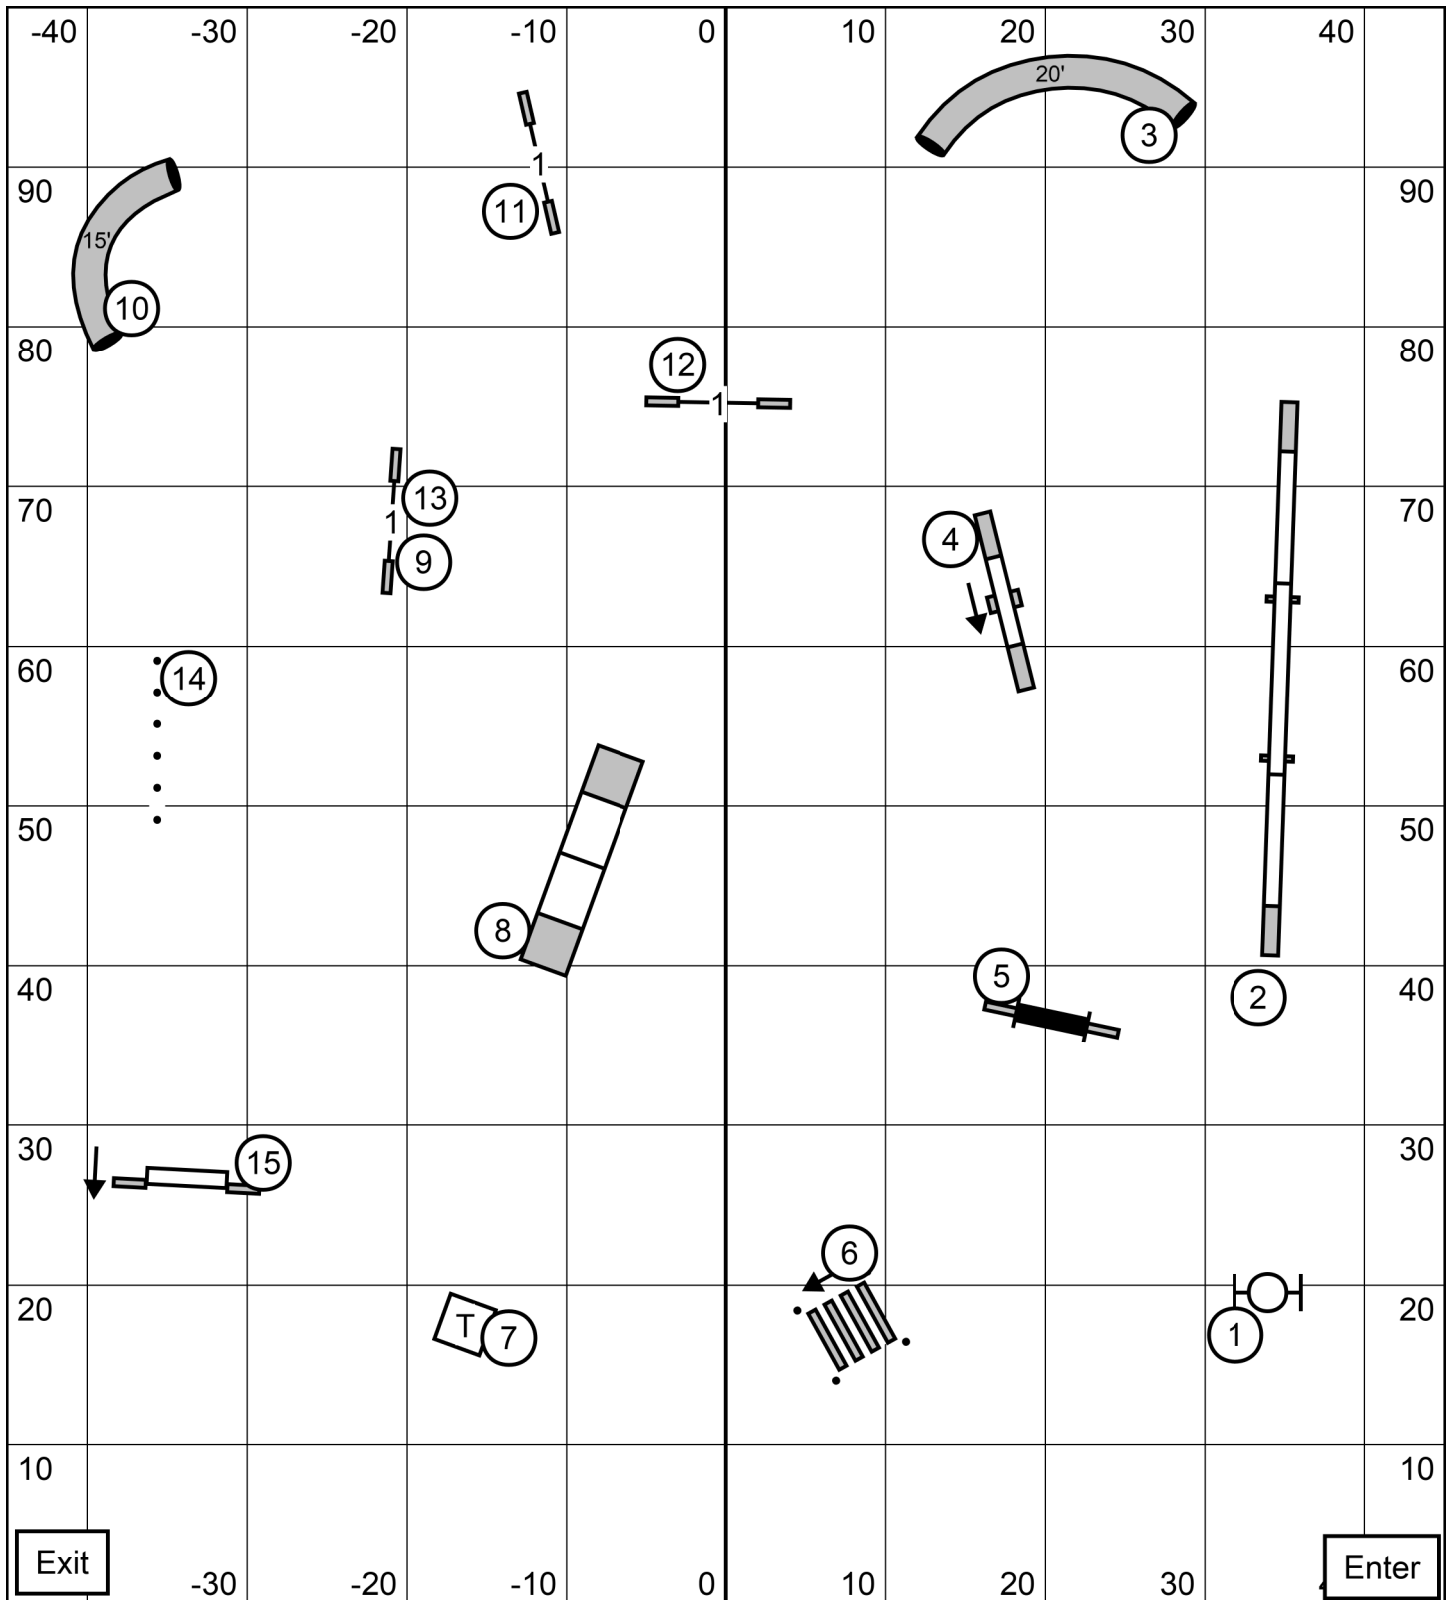

Talcott Mountain Agility Club
Westfield, MA
Ronda Bermke
Saturday May 2, 2026
Novice STD

TS