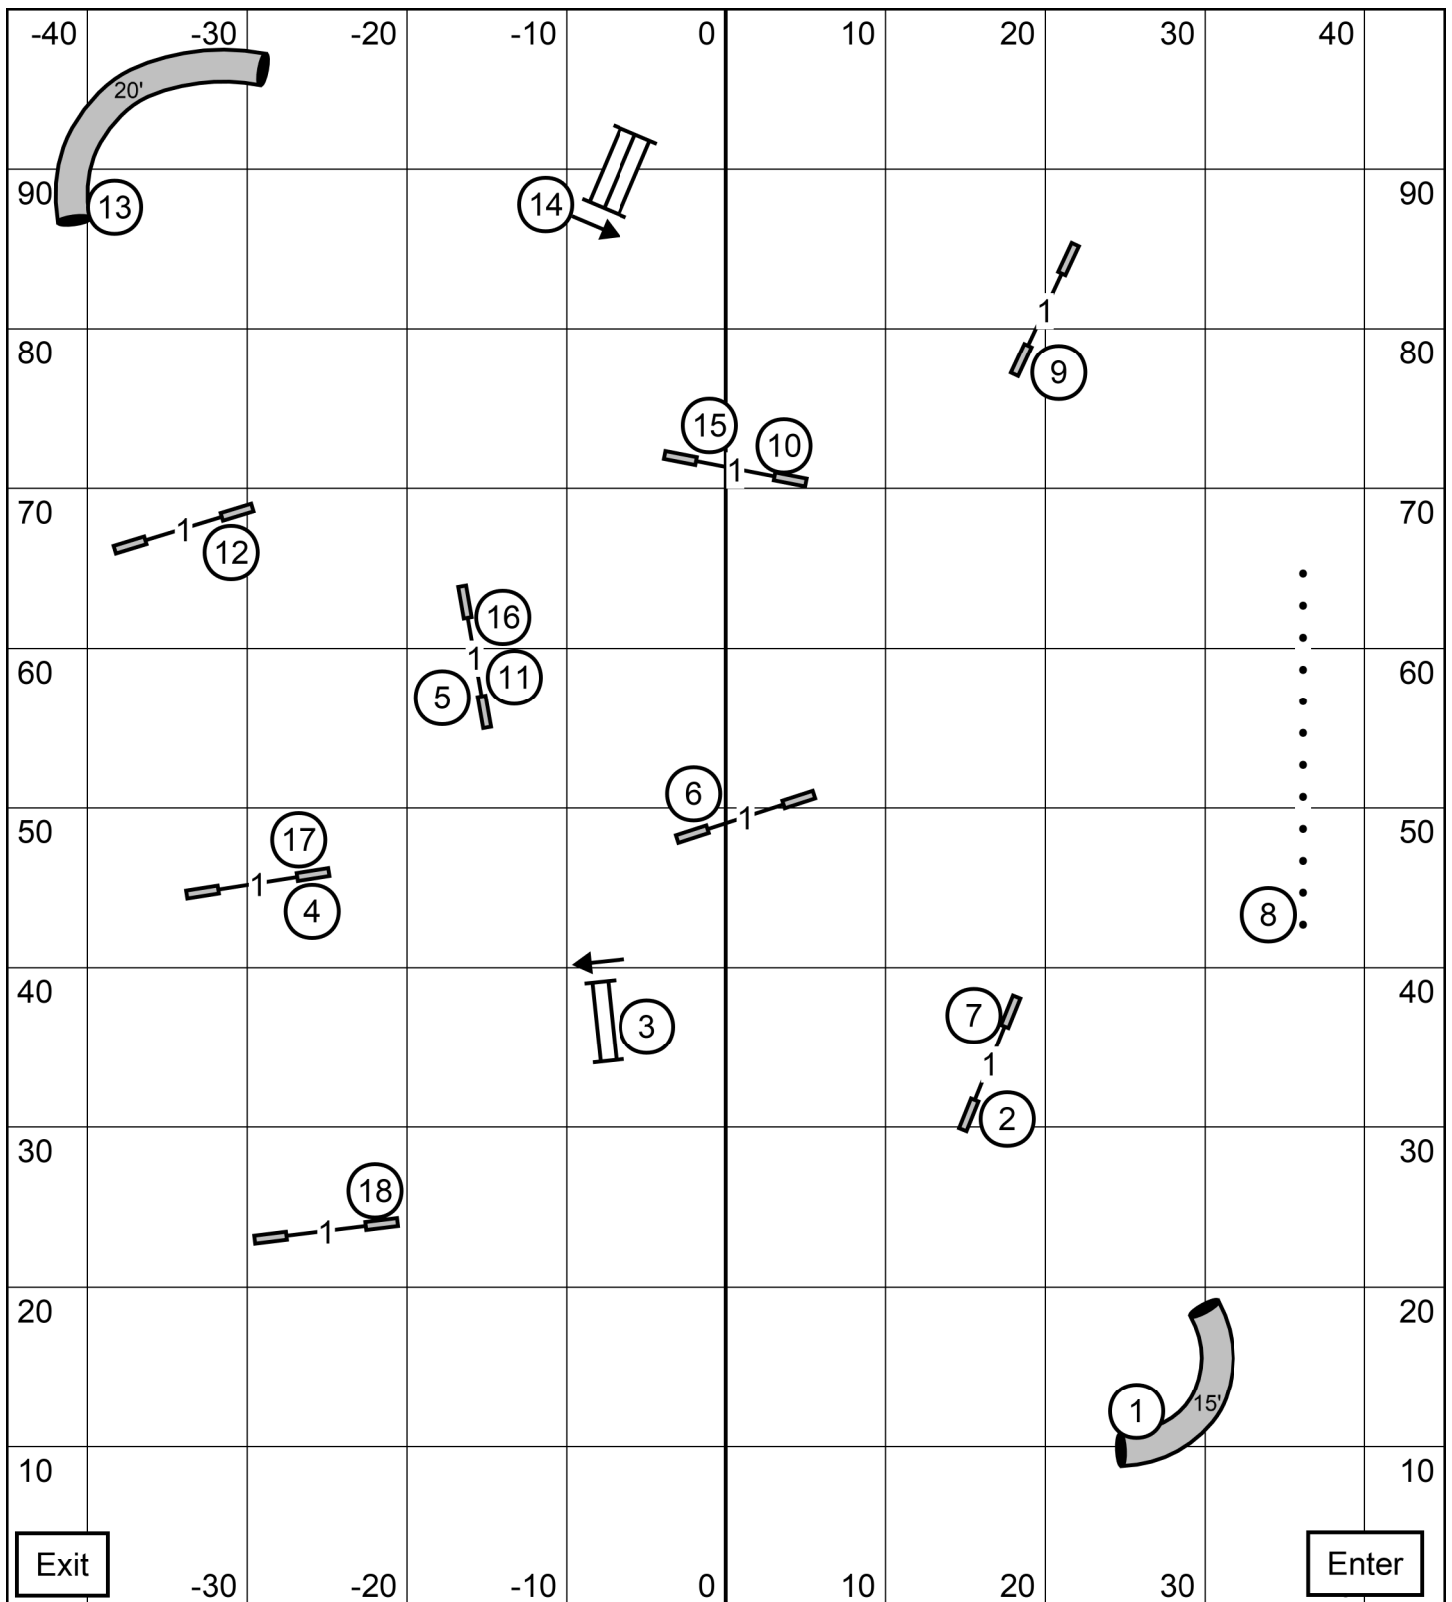

Talcott Mountain Agility Club
 Westfield, MA
 Ronda Bermke
Sunday May 3, 2026
Novice JWW

TS

Exit

Enter

Talcott Mountain Agility Club
 Westfield, MA
 Ronda Bermke
Sunday May 3, 2026
Open JWW

TS

Exit

Enter

Talcott Mountain Agility Club
 Westfield, MA
 Ronda Bermke
 Sunday May 3, 2026
 Excellent/Master JWW

TS

Talcott Mountain Agility Club
 Westfield, MA
 Ronda Bermke
Sunday May 3, 2026
Premier JWW

TS

Talcott Mountain Agility Club **Sunday 05/03/26**
 Indoors on in-fill turf - 90' x 100' Judge: Don Wittke

OPEN STD

Talcott Mountain Agility Club **Sunday 05/03/26**
 Indoors on in-fill turf - 90' x 100' Judge: Don Wittke

NOVICE STD