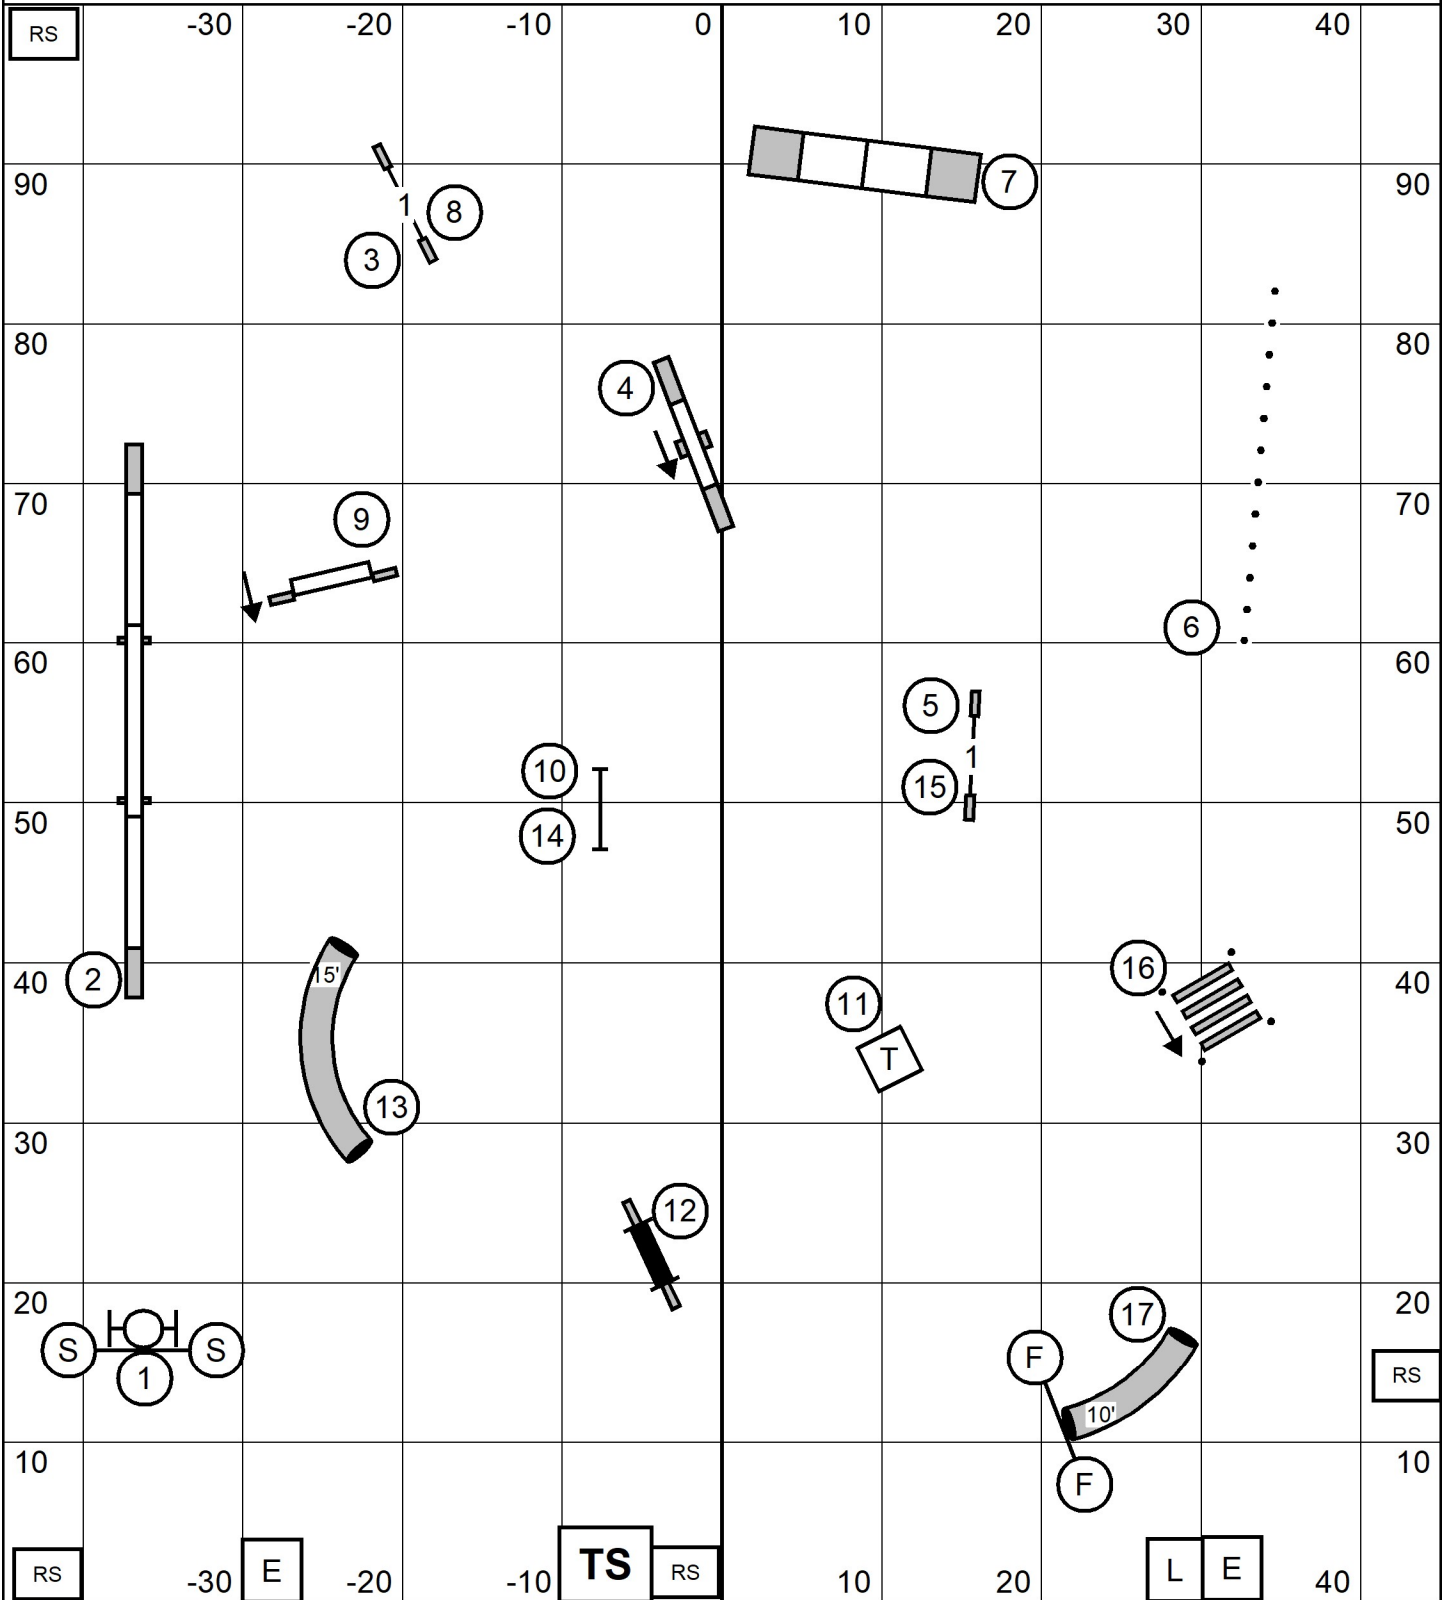

Talcott Mountain Agility Club
 Westfield, MA
 Ronda Bermke
 Sunday May 3, 2026
 Excellent/Master JWW

TS

Talcott Mountain Agility Club
 Westfield, MA
 Ronda Bermke
Sunday May 3, 2026
Premier JWW

TS

Talcott Mountain Agility Club **Sunday 05/03/26**
 Indoors on in-fill turf - 90' x 100' Judge: Don Wittke

OPEN STD

Talcott Mountain Agility Club **Sunday 05/03/26**
 Indoors on in-fill turf - 90' x 100' Judge: Don Wittke

NOVICE STD