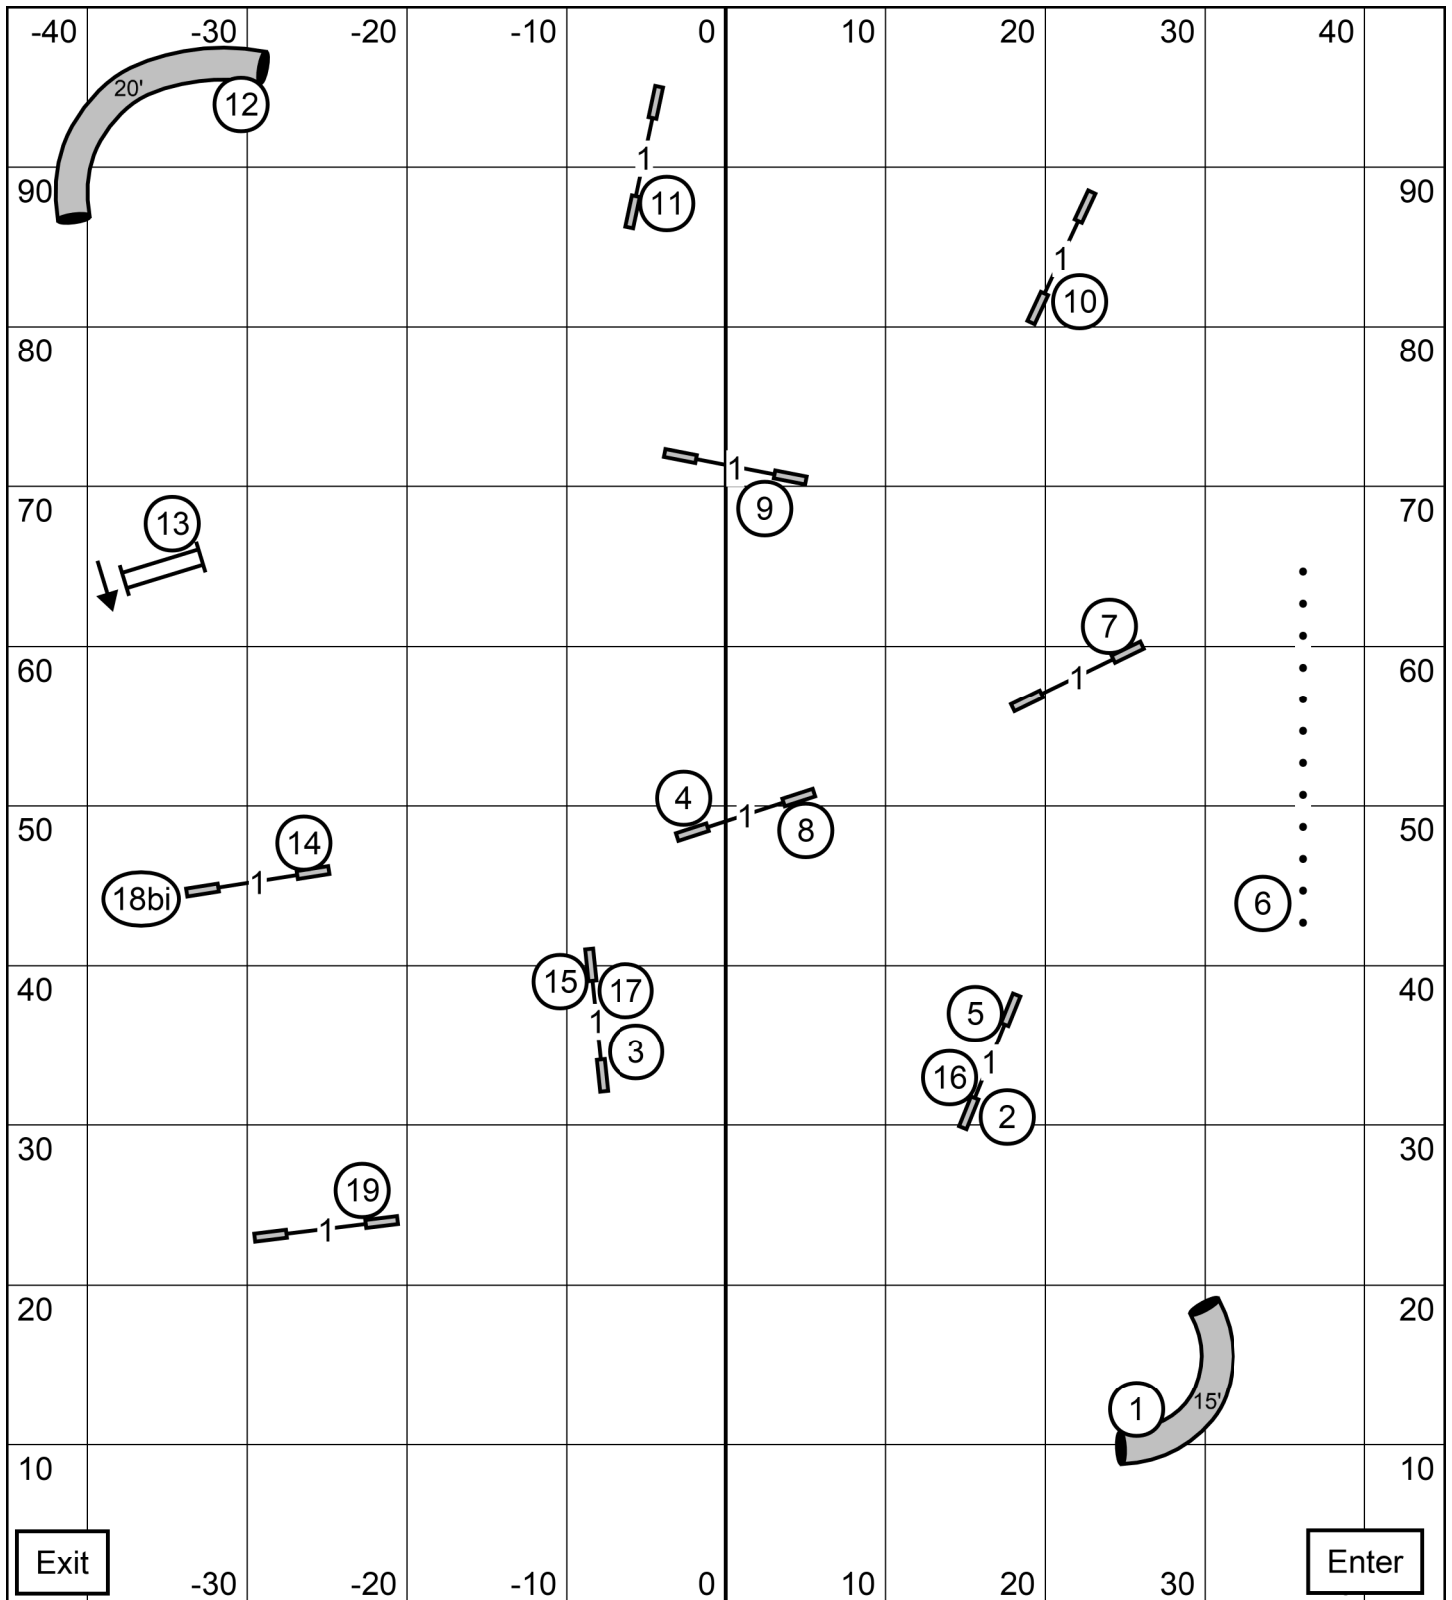

Talcott Mountain Agility Club
 Westfield, MA
 Ronda Bermke
Sunday May 3, 2026
Novice JWW

TS

Exit

Enter

Talcott Mountain Agility Club
 Westfield, MA
 Ronda Bermke
Sunday May 3, 2026
Open JWW

TS

Exit

Enter

Talcott Mountain Agility Club
 Westfield, MA
 Ronda Bermke
 Sunday May 3, 2026
 Excellent/Master JWW

TS

Talcott Mountain Agility Club
 Westfield, MA
 Ronda Bermke
Sunday May 3, 2026
Premier JWW

TS

Talcott Mountain Agility Club **Sunday 05/03/26**
 Indoors on in-fill turf - 90' x 100' Judge: Don Wittke

OPEN STD

Talcott Mountain Agility Club **Sunday 05/03/26**
 Indoors on in-fill turf - 90' x 100' Judge: Don Wittke

NOVICE STD