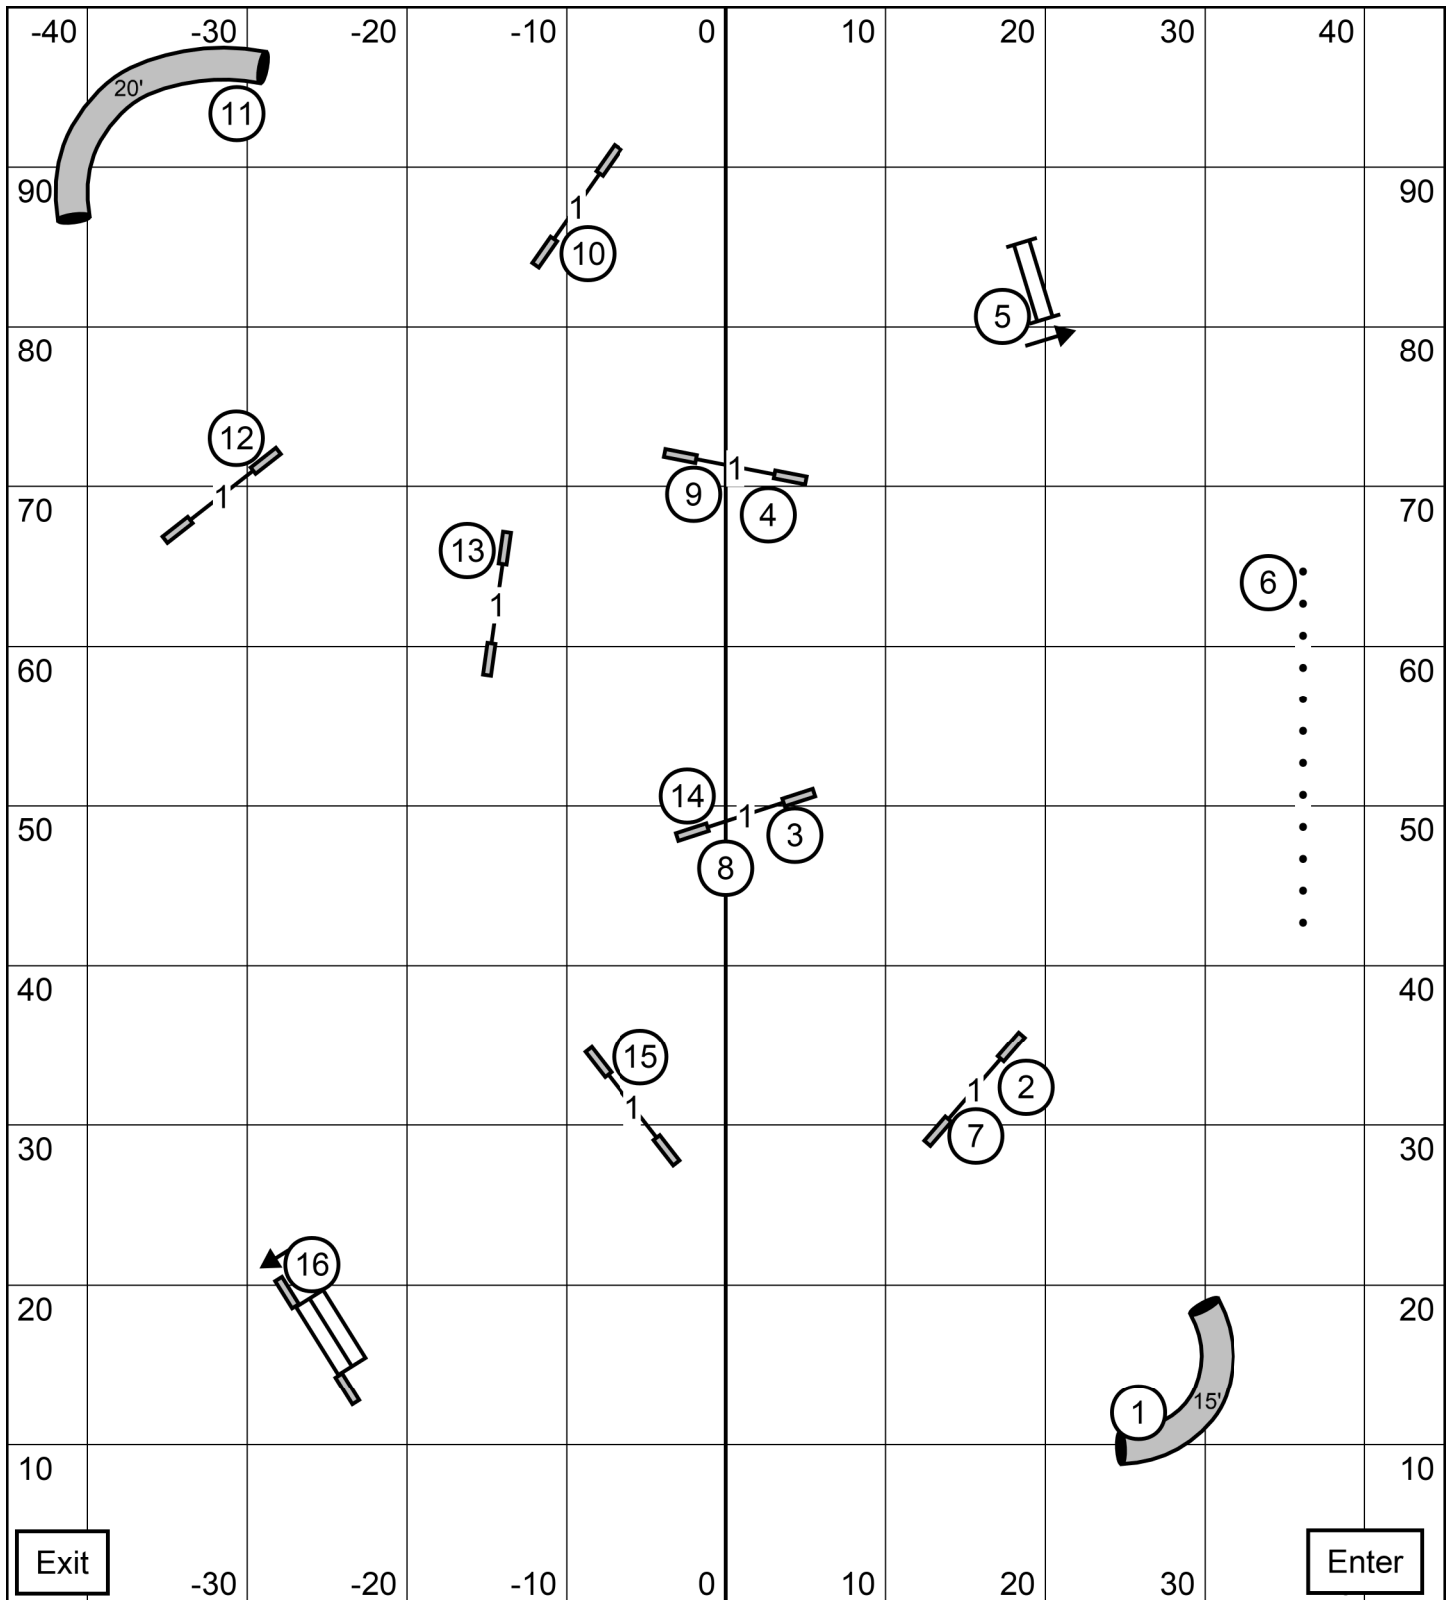

Talcott Mountain Agility Club
 Westfield, MA
 Ronda Bermke
Sunday May 3, 2026
Novice JWW

TS

Exit

Enter

Talcott Mountain Agility Club
 Westfield, MA
 Ronda Bermke
Sunday May 3, 2026
Open JWW

TS

Exit

Enter

Talcott Mountain Agility Club
 Westfield, MA
 Ronda Bermke
 Sunday May 3, 2026
 Excellent/Master JWW

TS

Talcott Mountain Agility Club
 Westfield, MA
 Ronda Bermke
Sunday May 3, 2026
Premier JWW

TS

Talcott Mountain Agility Club **Sunday 05/03/26**
 Indoors on in-fill turf - 90' x 100' Judge: Don Wittke

OPEN STD

Talcott Mountain Agility Club **Sunday 05/03/26**
 Indoors on in-fill turf - 90' x 100' Judge: Don Wittke

NOVICE STD