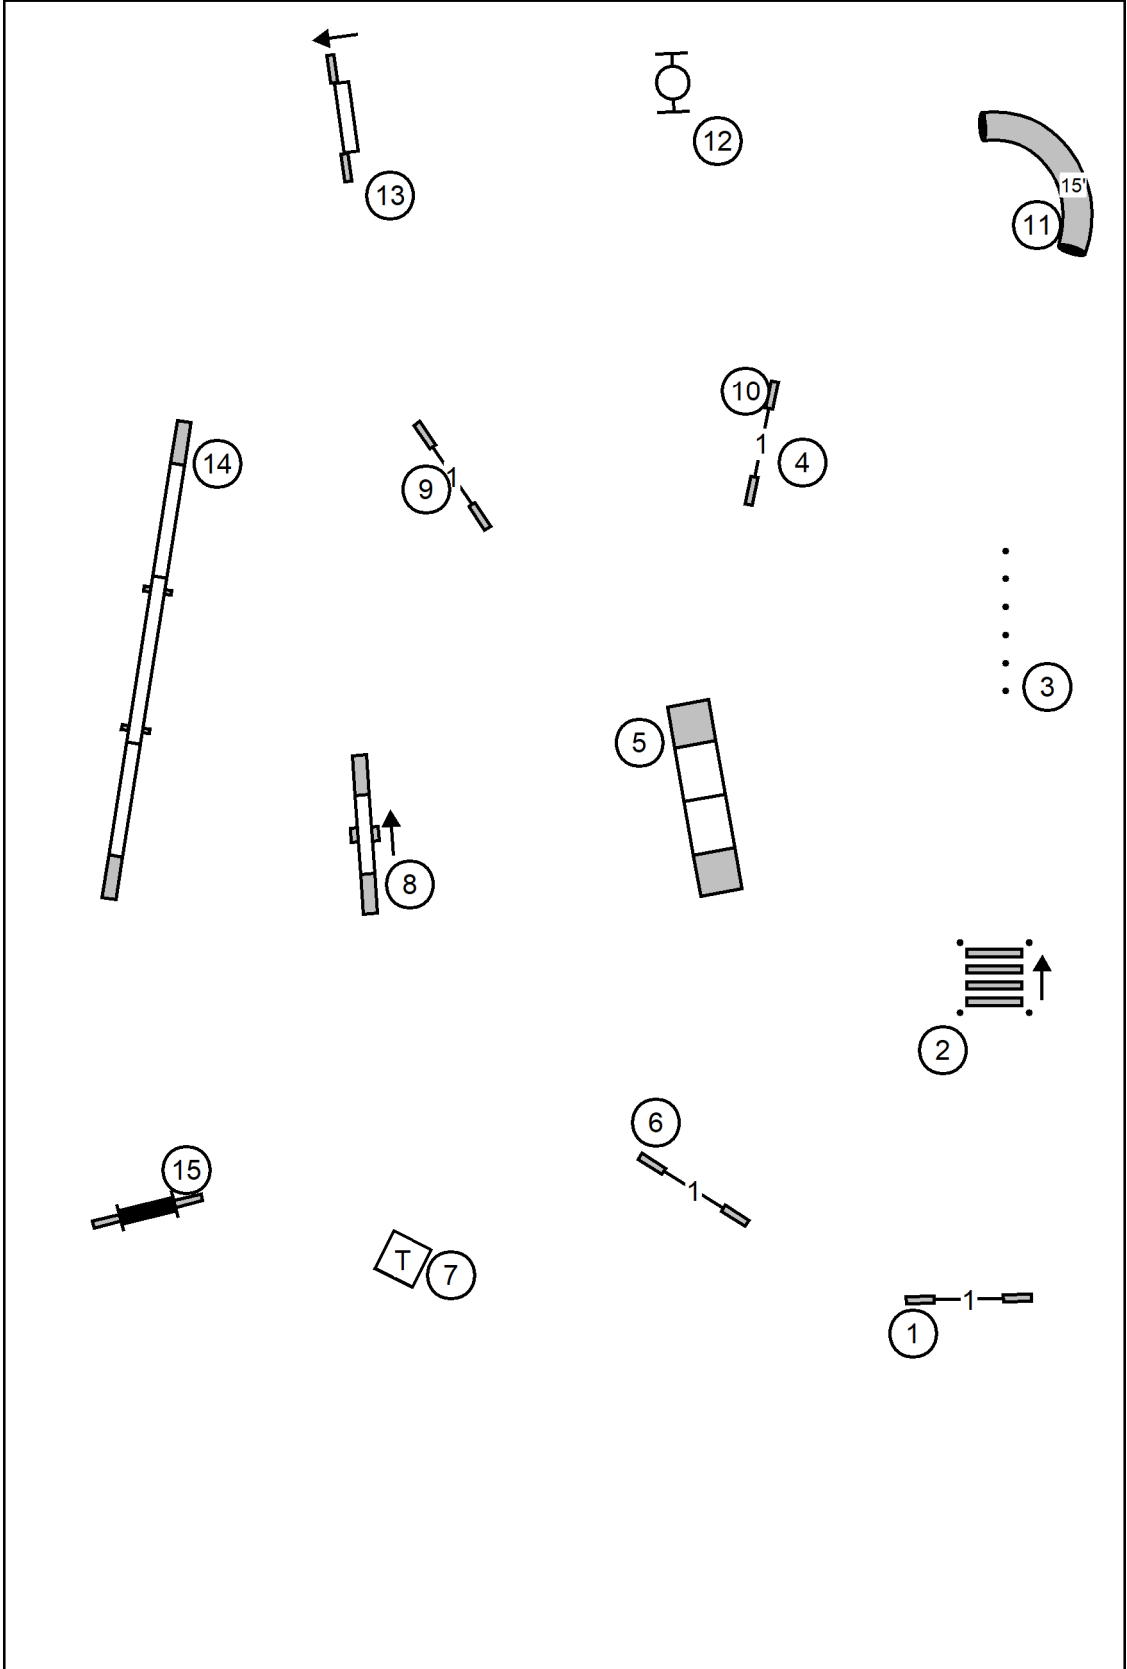

Novice Standard

Judge: Tim Verrelli

May 9, 2026

T S