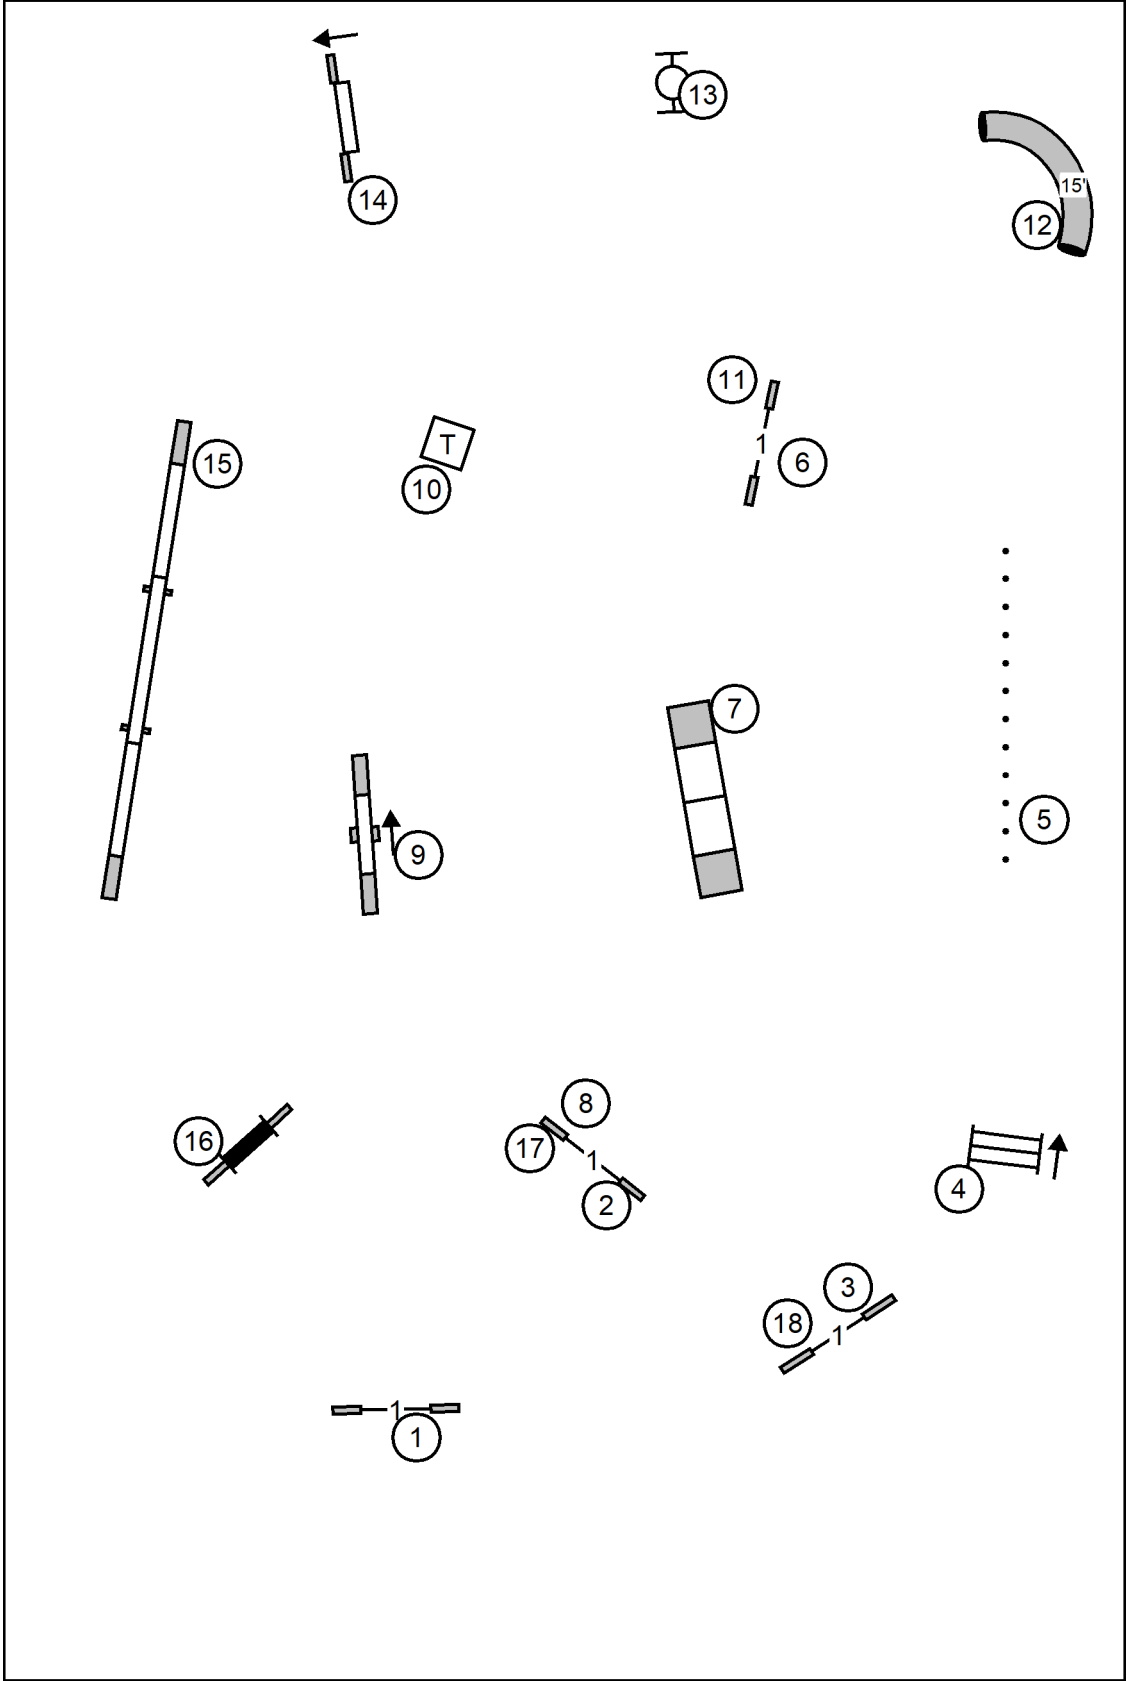

Open Standard

Judge: Tim Verrelli

May 9, 2026

T S