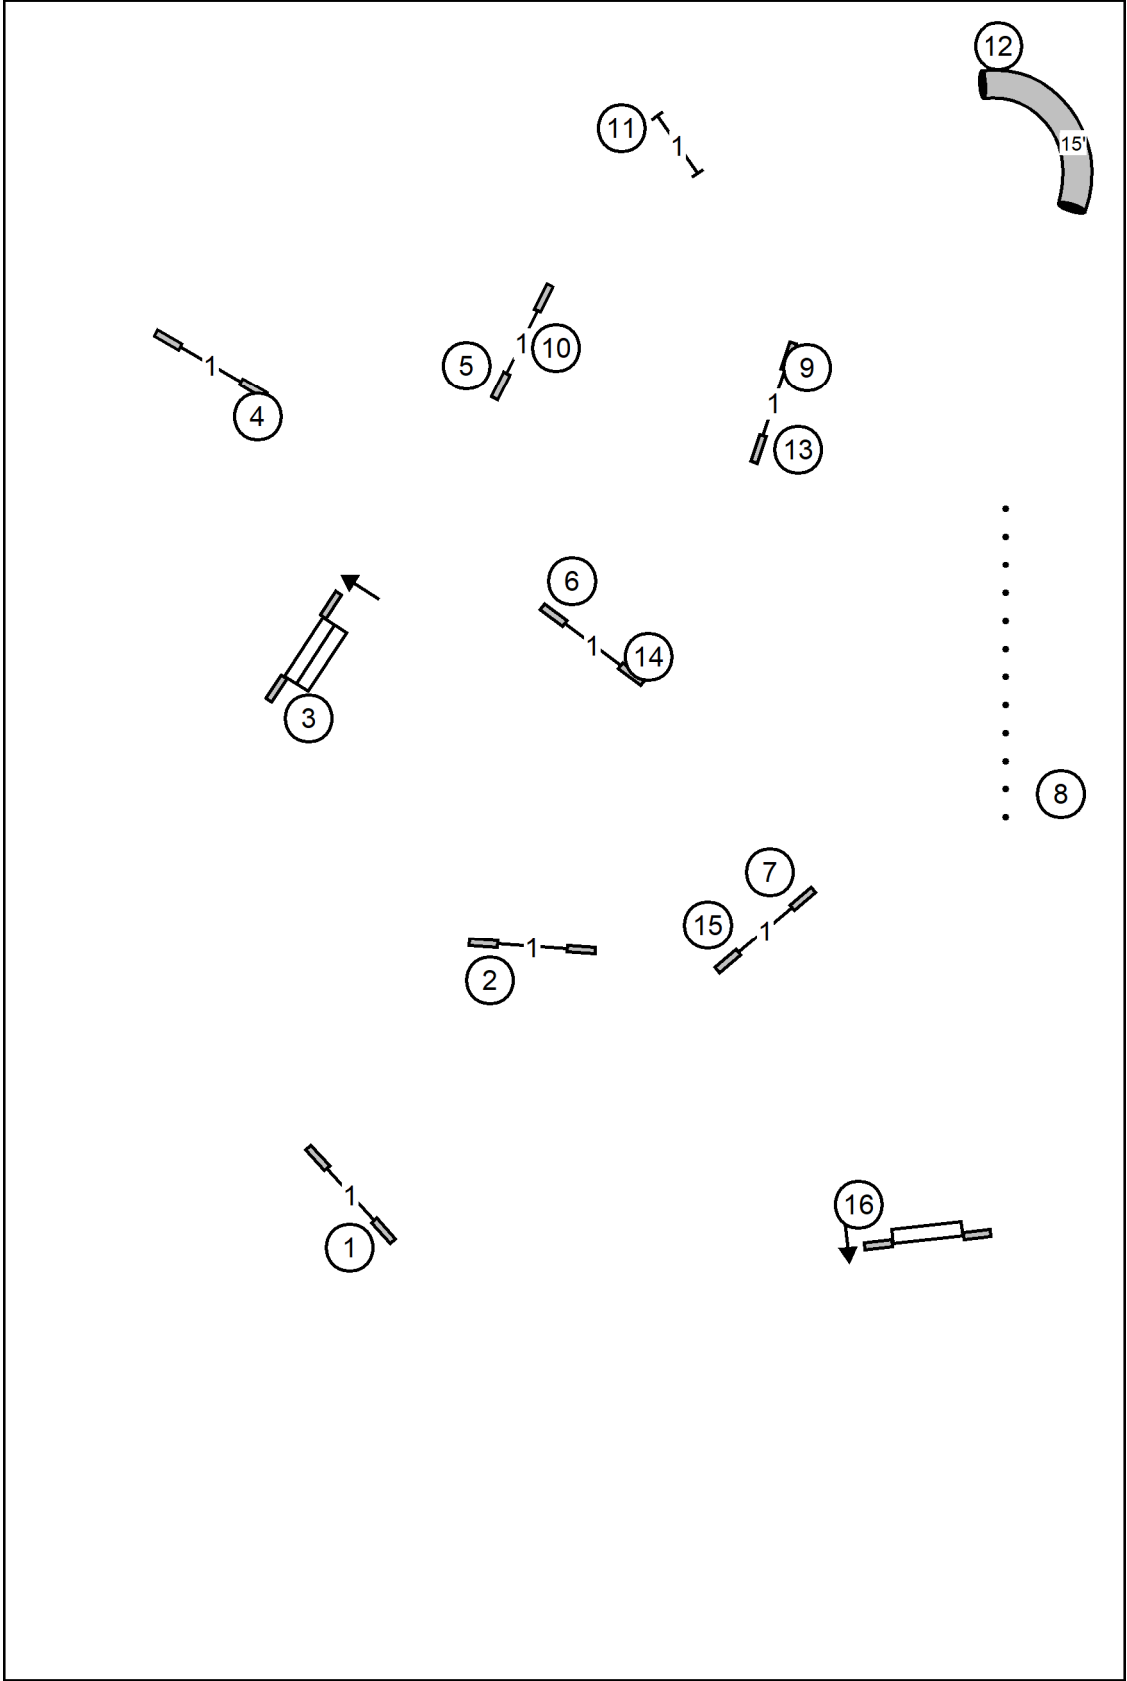

Open JWW

Judge: Tim Verrelli

May 9, 2026

T S