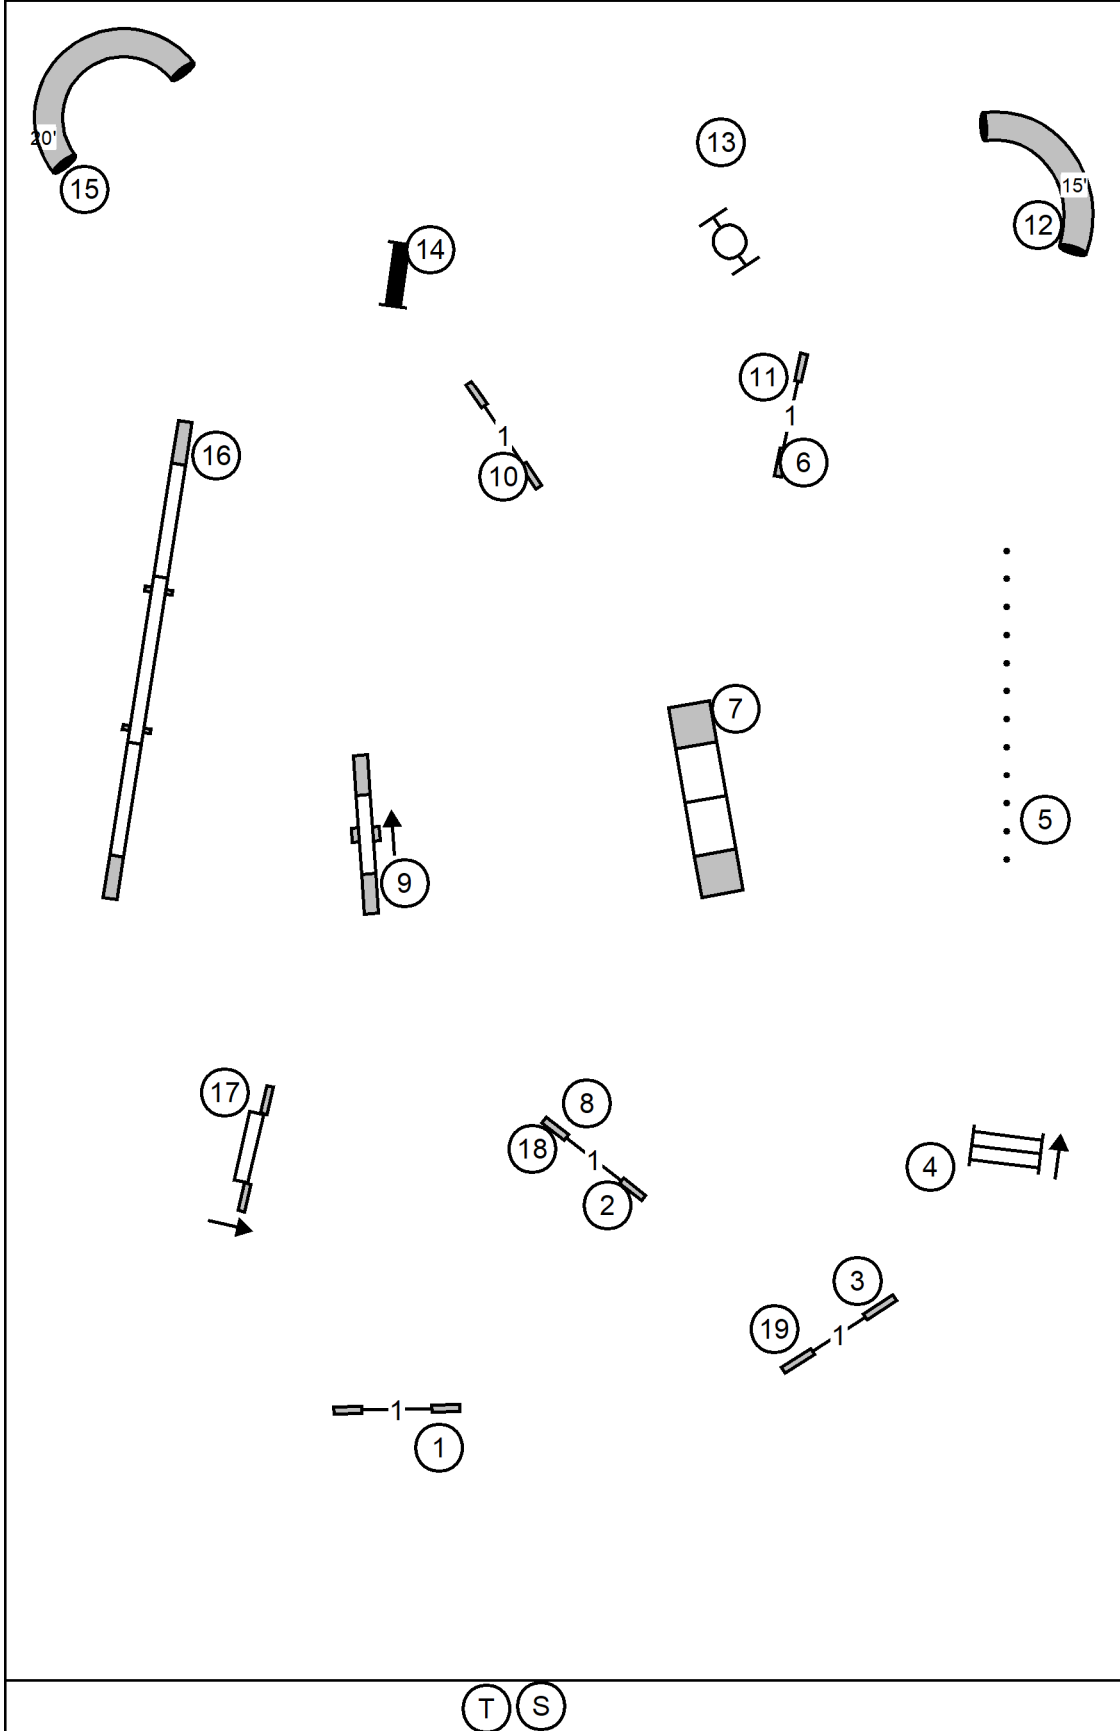

Master/Excellent Standard

Judge: Tim Verrelli

May 9, 2026