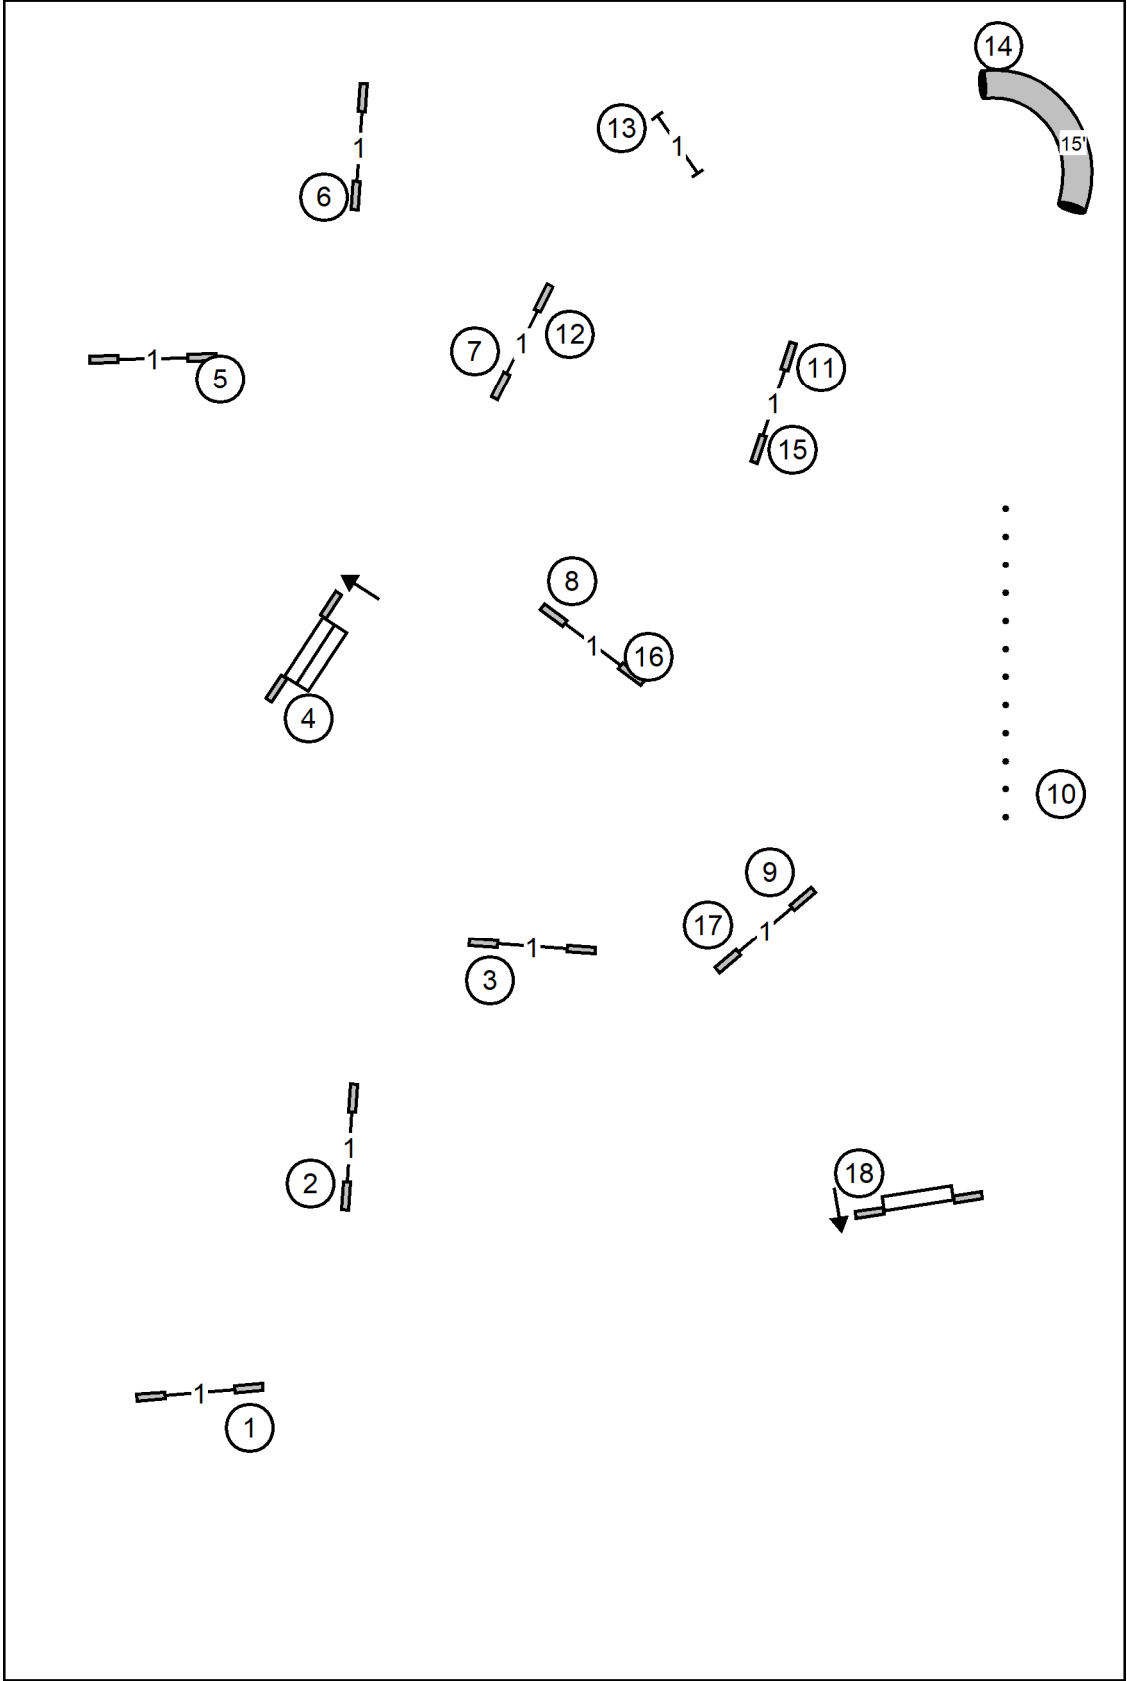

Master/Excellent JWW

Judge: Tim Verrelli

May 9, 2026

(T) (S)