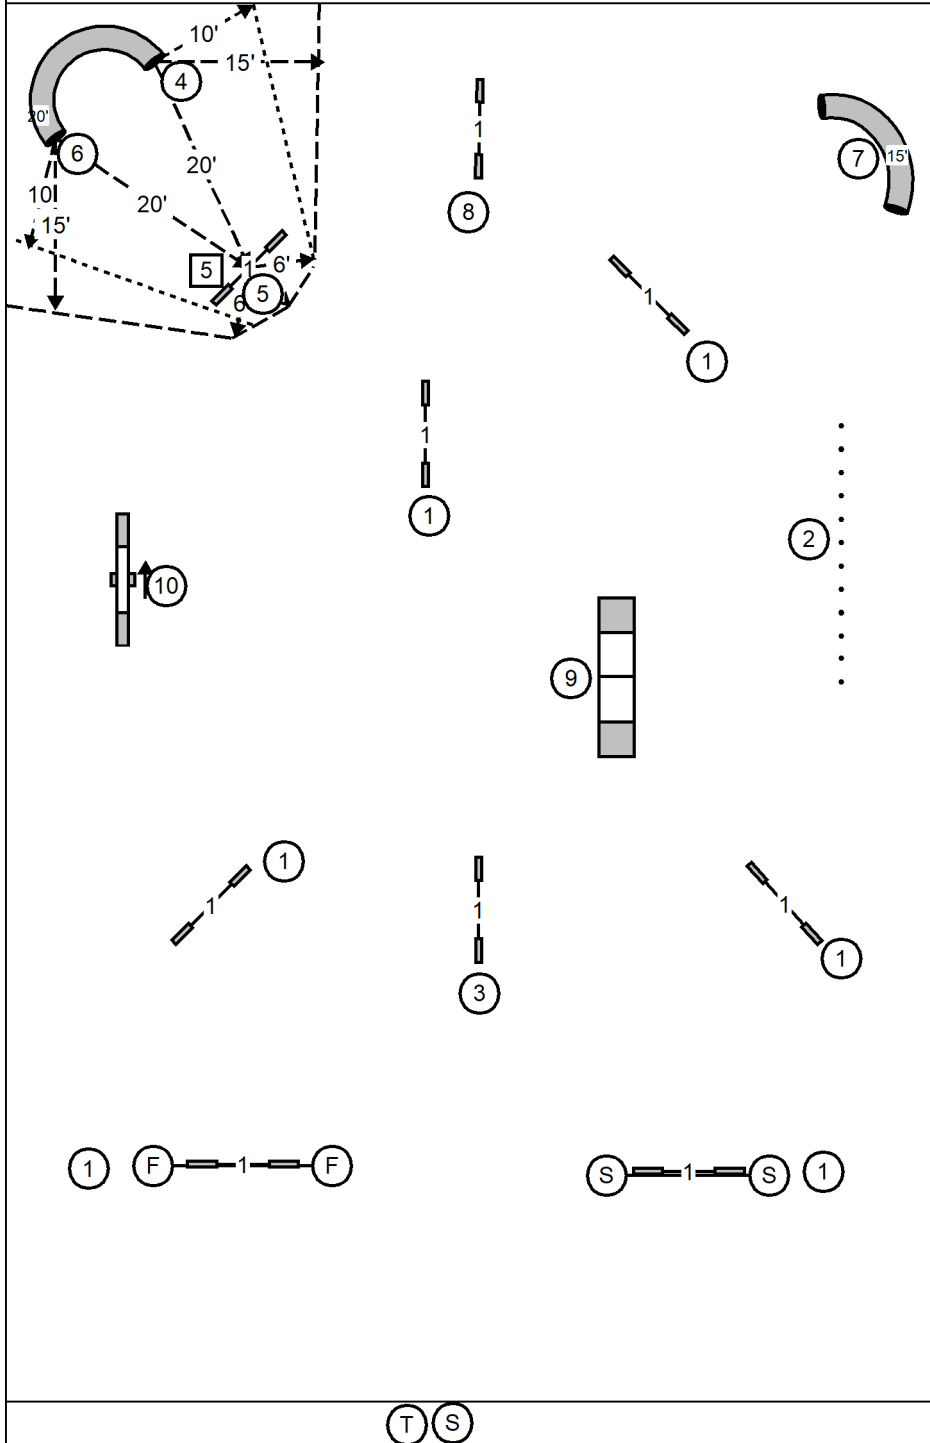

Port Chester Obedience Training Club Inc.
Master/Excellent/Open/Novice FAST

Judge: Tim Verrelli
 May 9, 2026

Novice Send: 5-6 or 5-4 (**Dotted Line**)
 Open Send: 5-6 or 5-4 (**Dashed Line**)
 Master/Ex Send: 4-5sq-6 or 6-5sq-4 (**Dashed Line**)

NOTE: All send obstacles must be taken in flow
 (ie no backside on 5 if coming from tunnel 4/6).
 Start Jump = 1pt bi-directional
 Finish Jump = 1pt bi-directional (ends runs)

Open/Novice 5 is only pointed from 5c side
 Master/Excellent 5 is only pointed from 5sq side