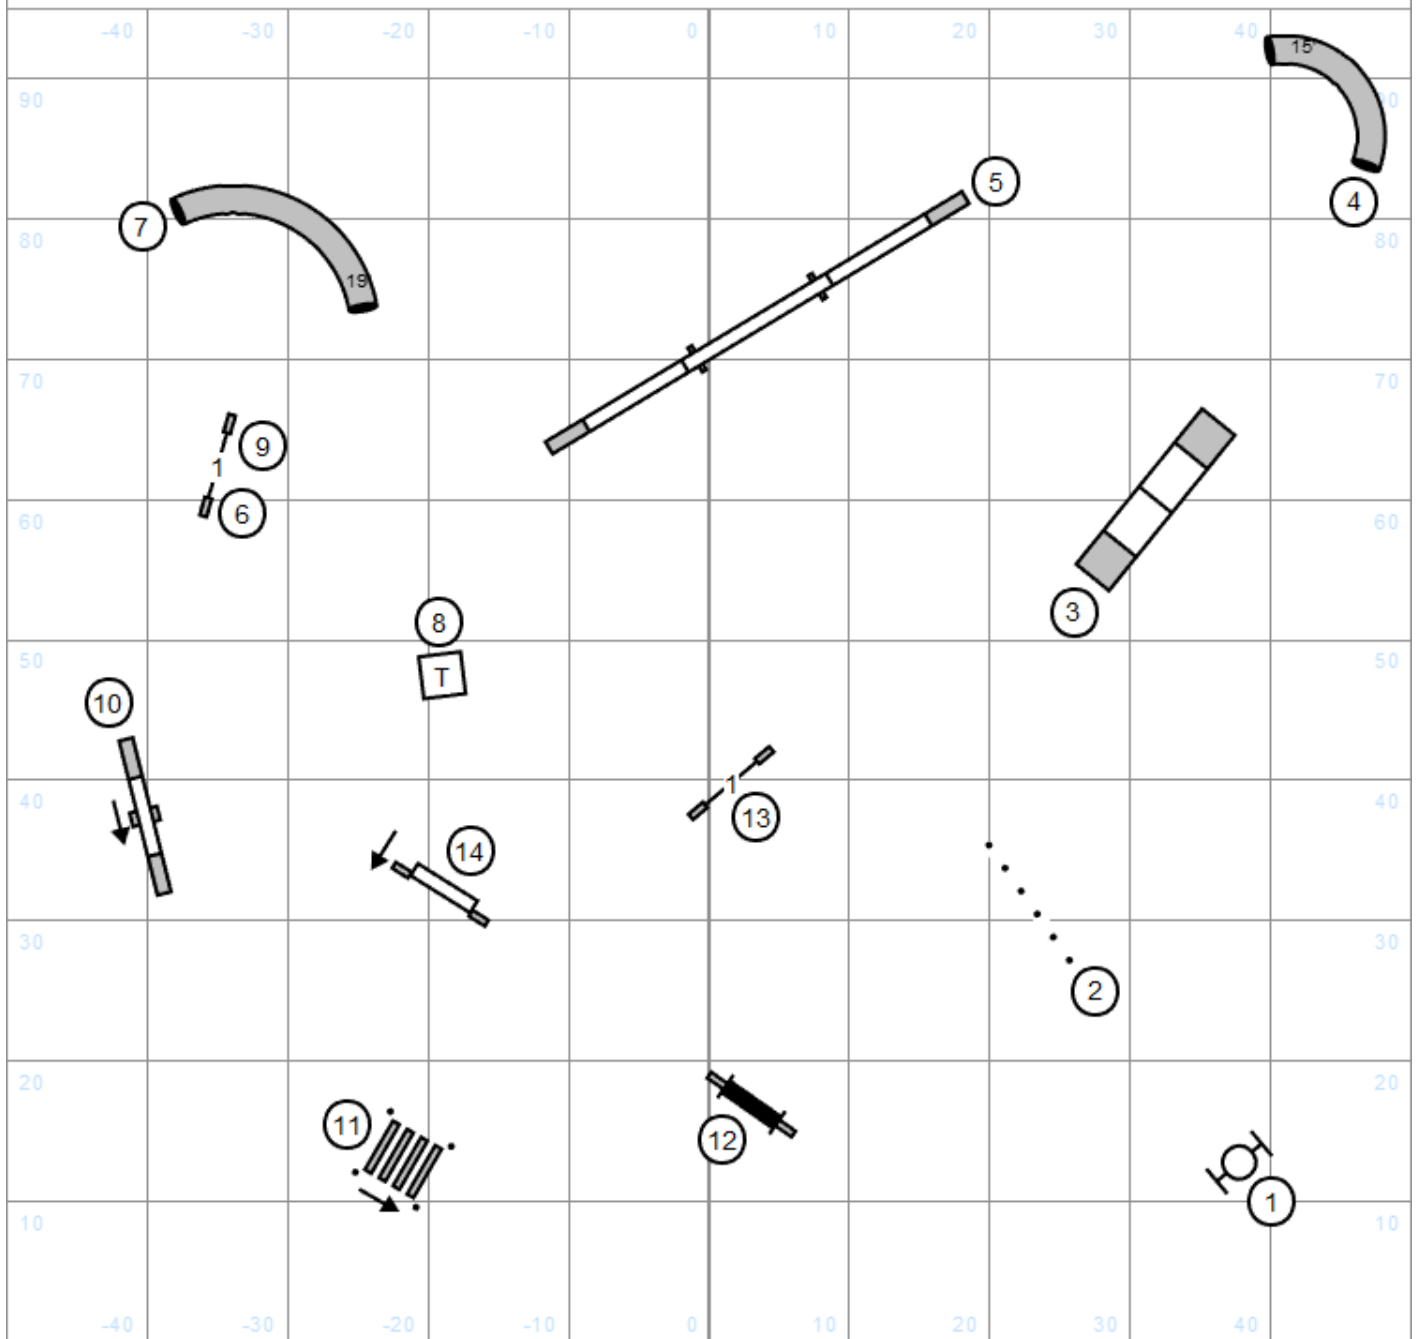

M/E/O/N FAST

Labrador Retriever Club of Greater Boston
 Saturday, May 16, 2026
 Wide World of Indoor Sports
 North Smithfield, RI
 Judge ~ Katrina Walters

Enter

T/S

Exit

- _____ Master/Excellent Send: (4) to (5) to (6) OR (6) to (5) to (4)
- _____ Open Send: (6) to (5) OR (5) to (6)
- Novice Send: (10) to (4)