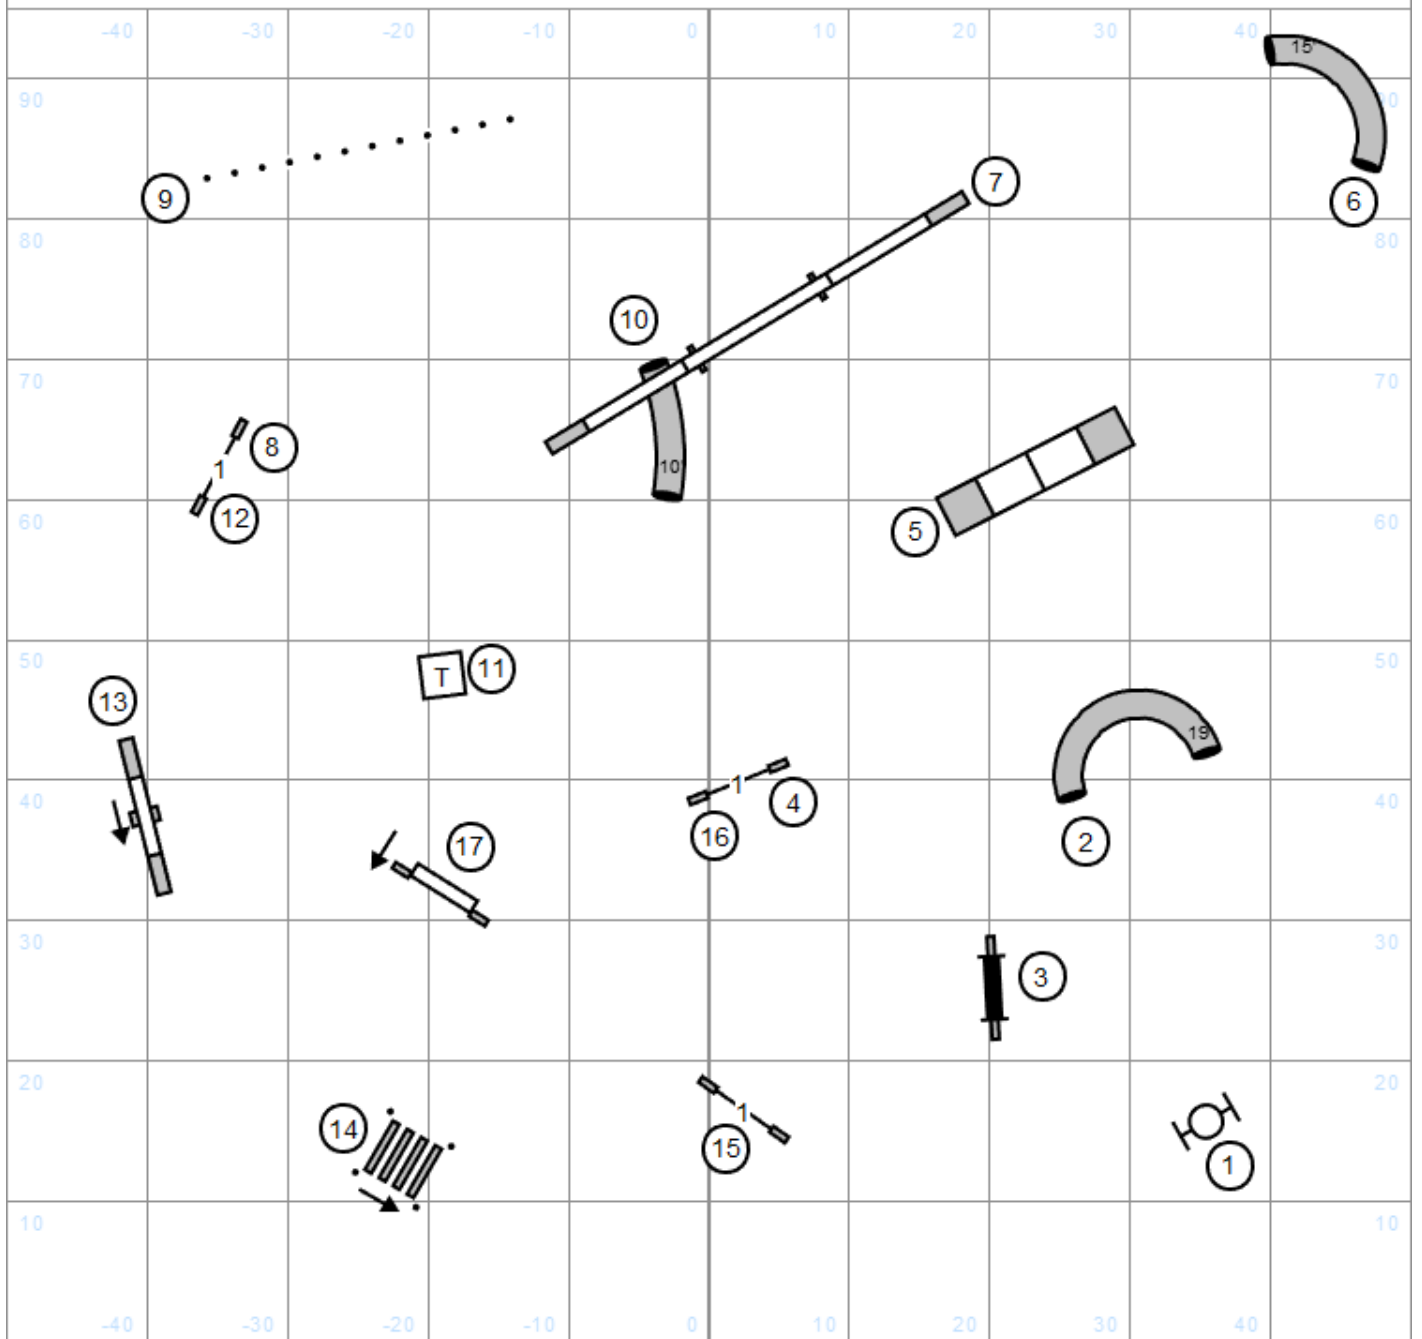

Open Standard * May 16, 2026
Labrador Retriever Club of Greater Boston * Greg Fontaine