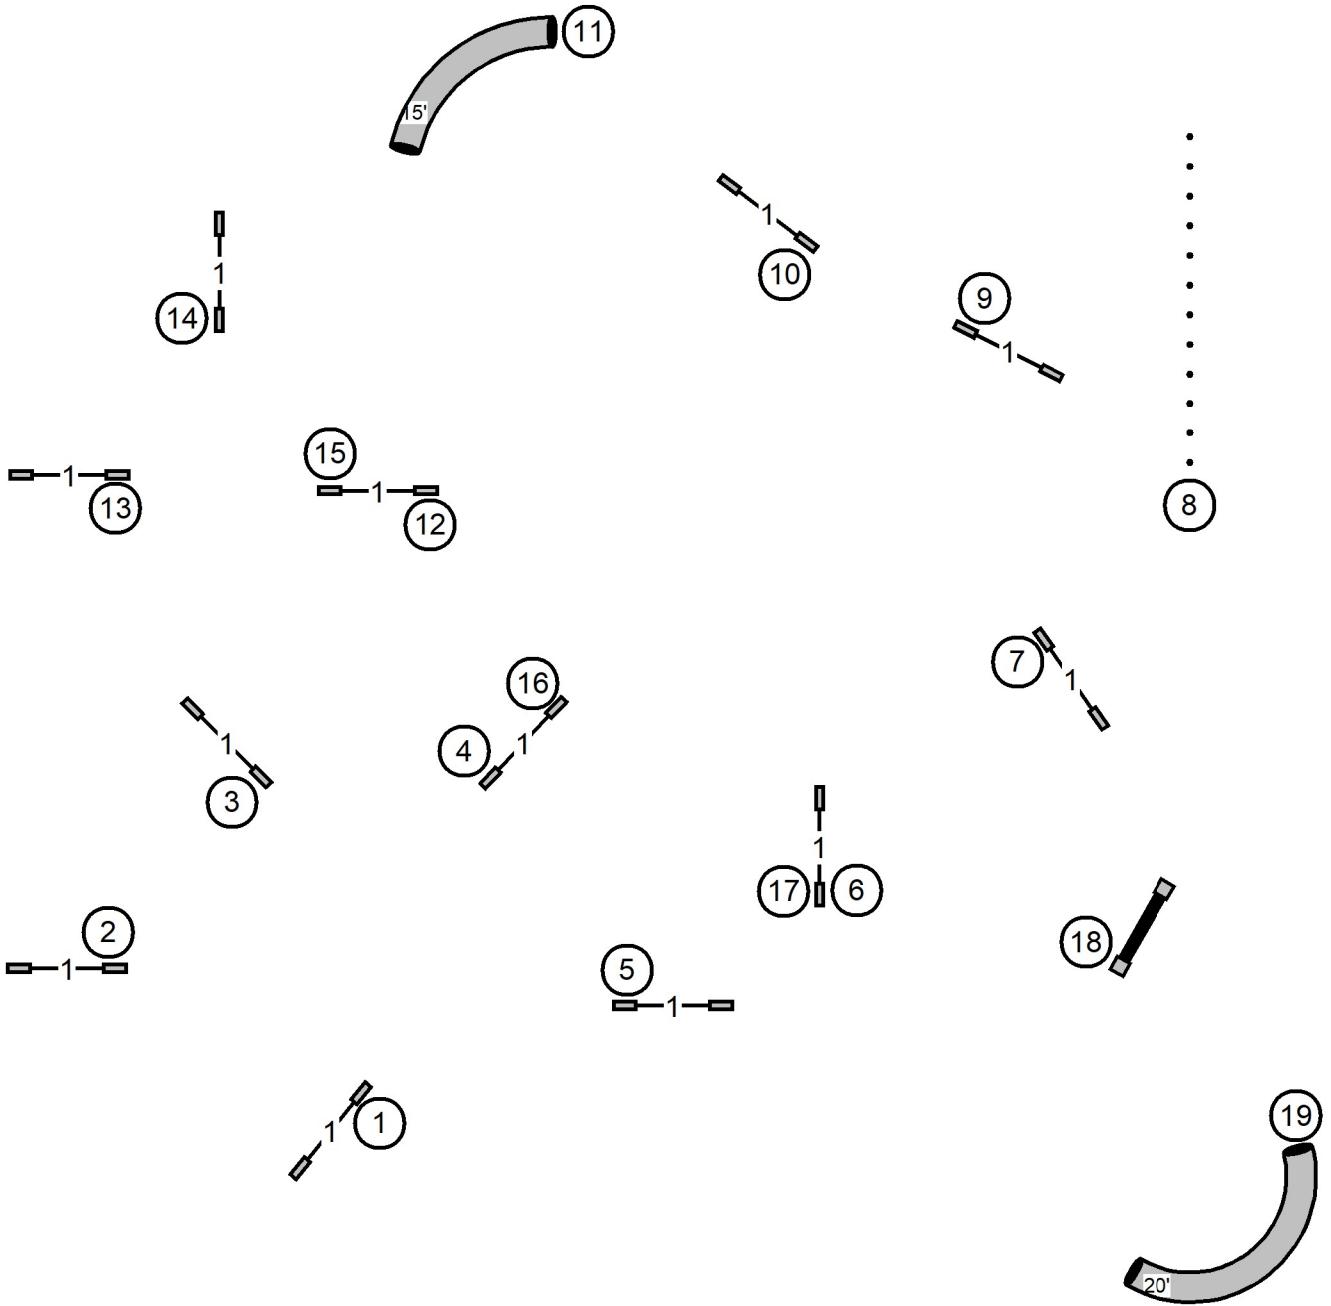

Labrador Retriever Club of Greater Boston
Saturday, May 16, 2026
Wide World of Indoor Sports
North Smithfield, RI
Judge ~ Katrina Walters

Enter

T/S

Exit

Premier JWW

Labrador Retriever Club of Greater Boston
Saturday, May 16, 2026
Wide World of Indoor Sports
North Smithfield, RI
Judge ~ Katrina Walters