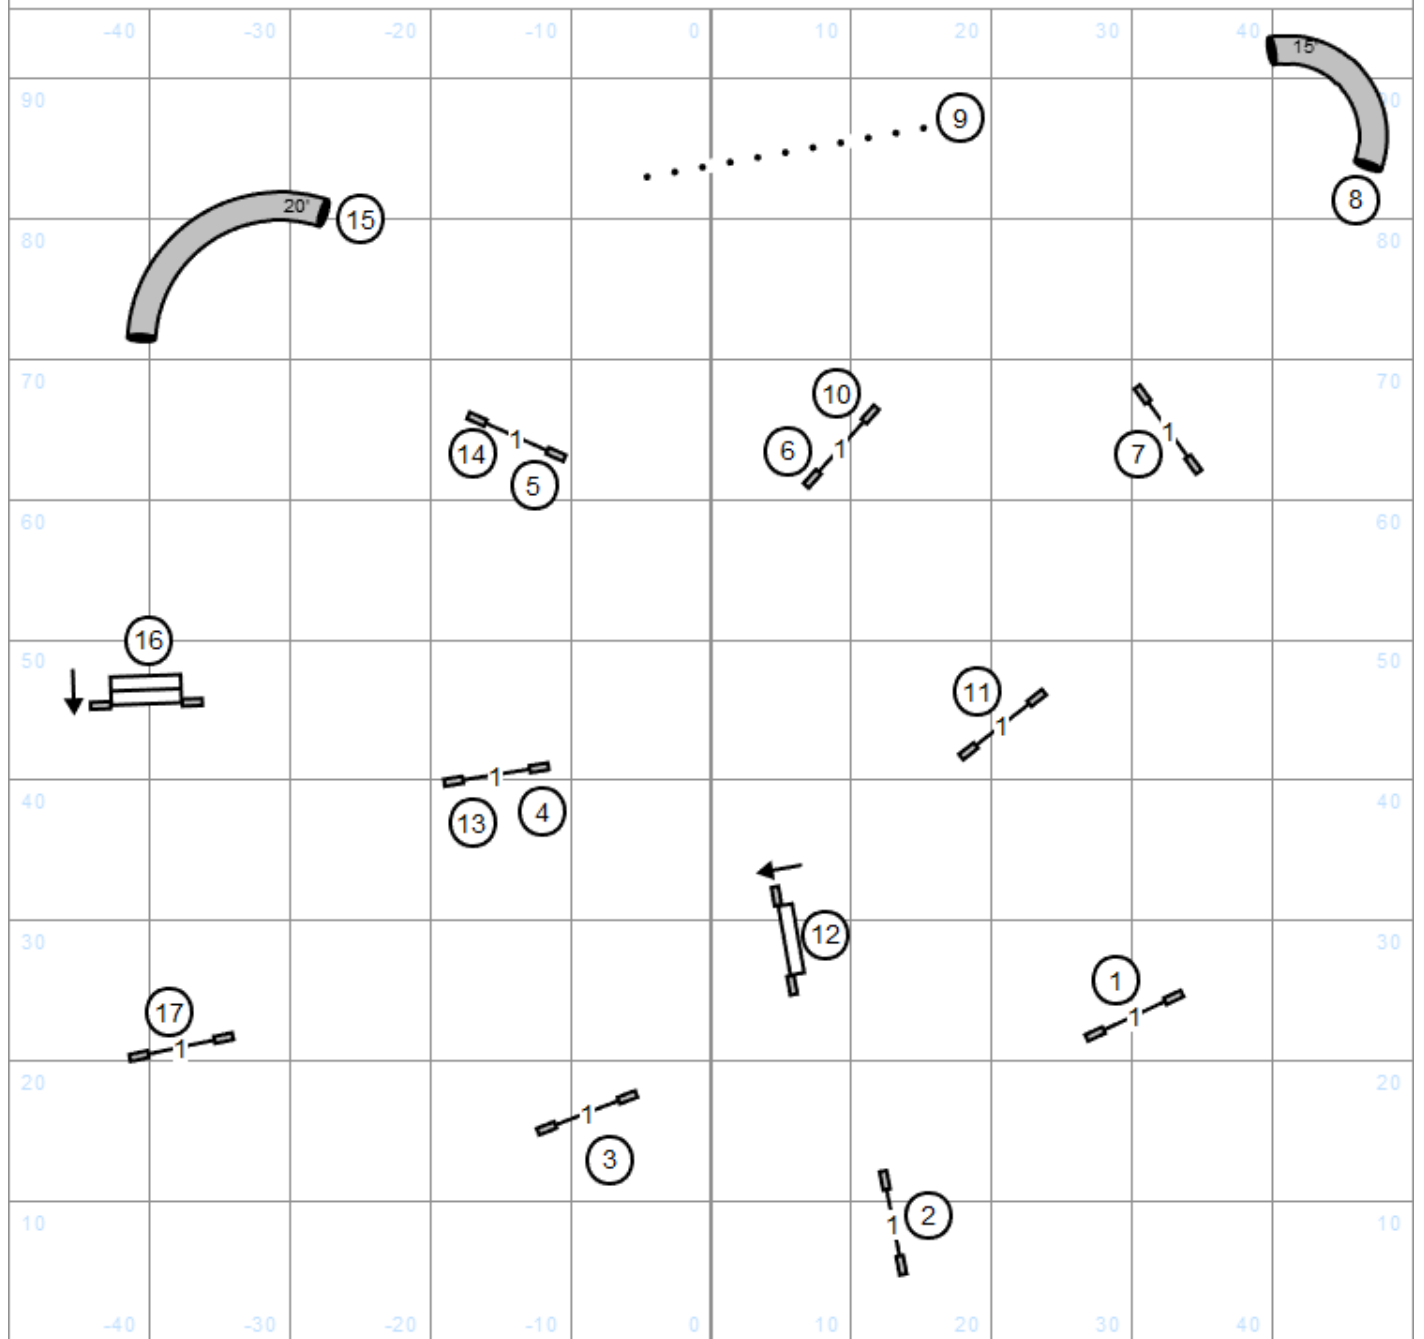

Open Jumpers With Weaves * May 16, 2026
Labrador Retriever Club of Greater Boston * Greg Fontaine