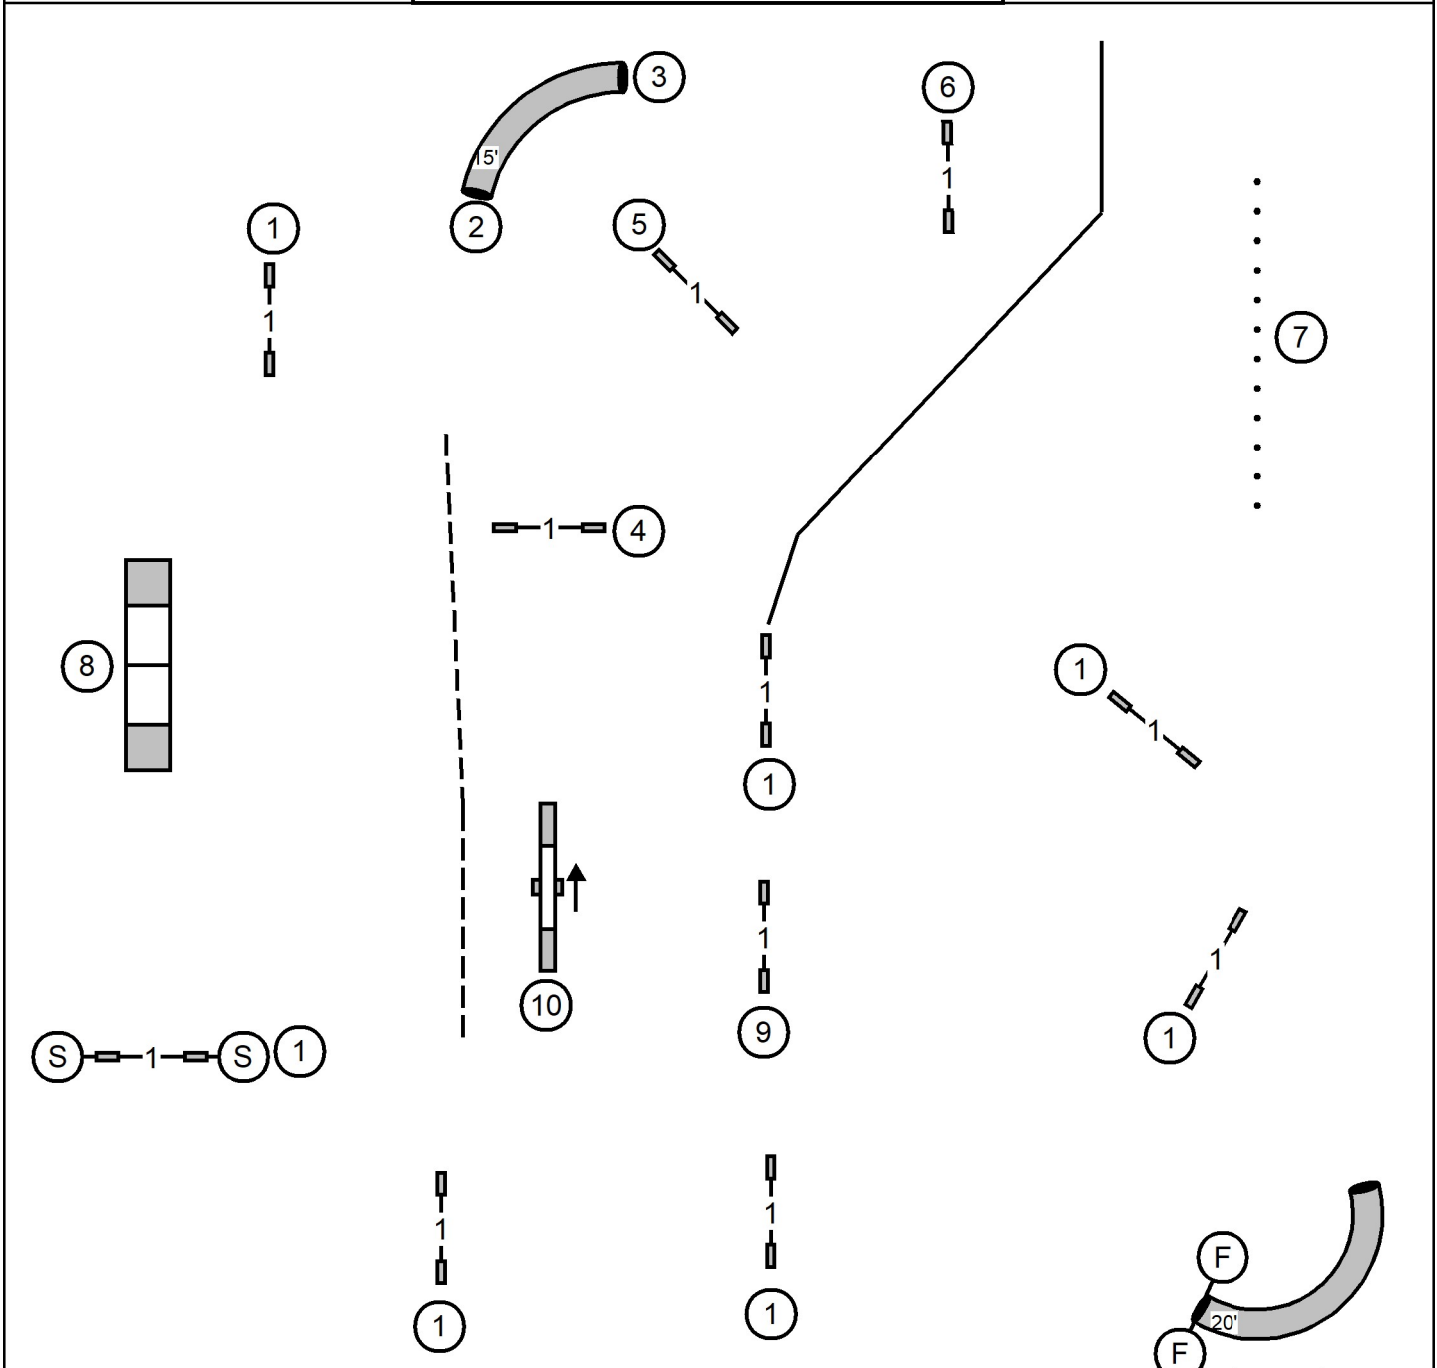

M/E/O/N FAST

Labrador Retriever Club of Greater Boston
 Saturday, May 16, 2026
 Wide World of Indoor Sports
 North Smithfield, RI
 Judge ~ Katrina Walters

Enter

T/S

Exit

- _____ Master/Excellent Send: (4) to (5) to (6) OR (6) to (5) to (4)
- _____ Open Send: (6) to (5) OR (5) to (6)
- Novice Send: (10) to (4)