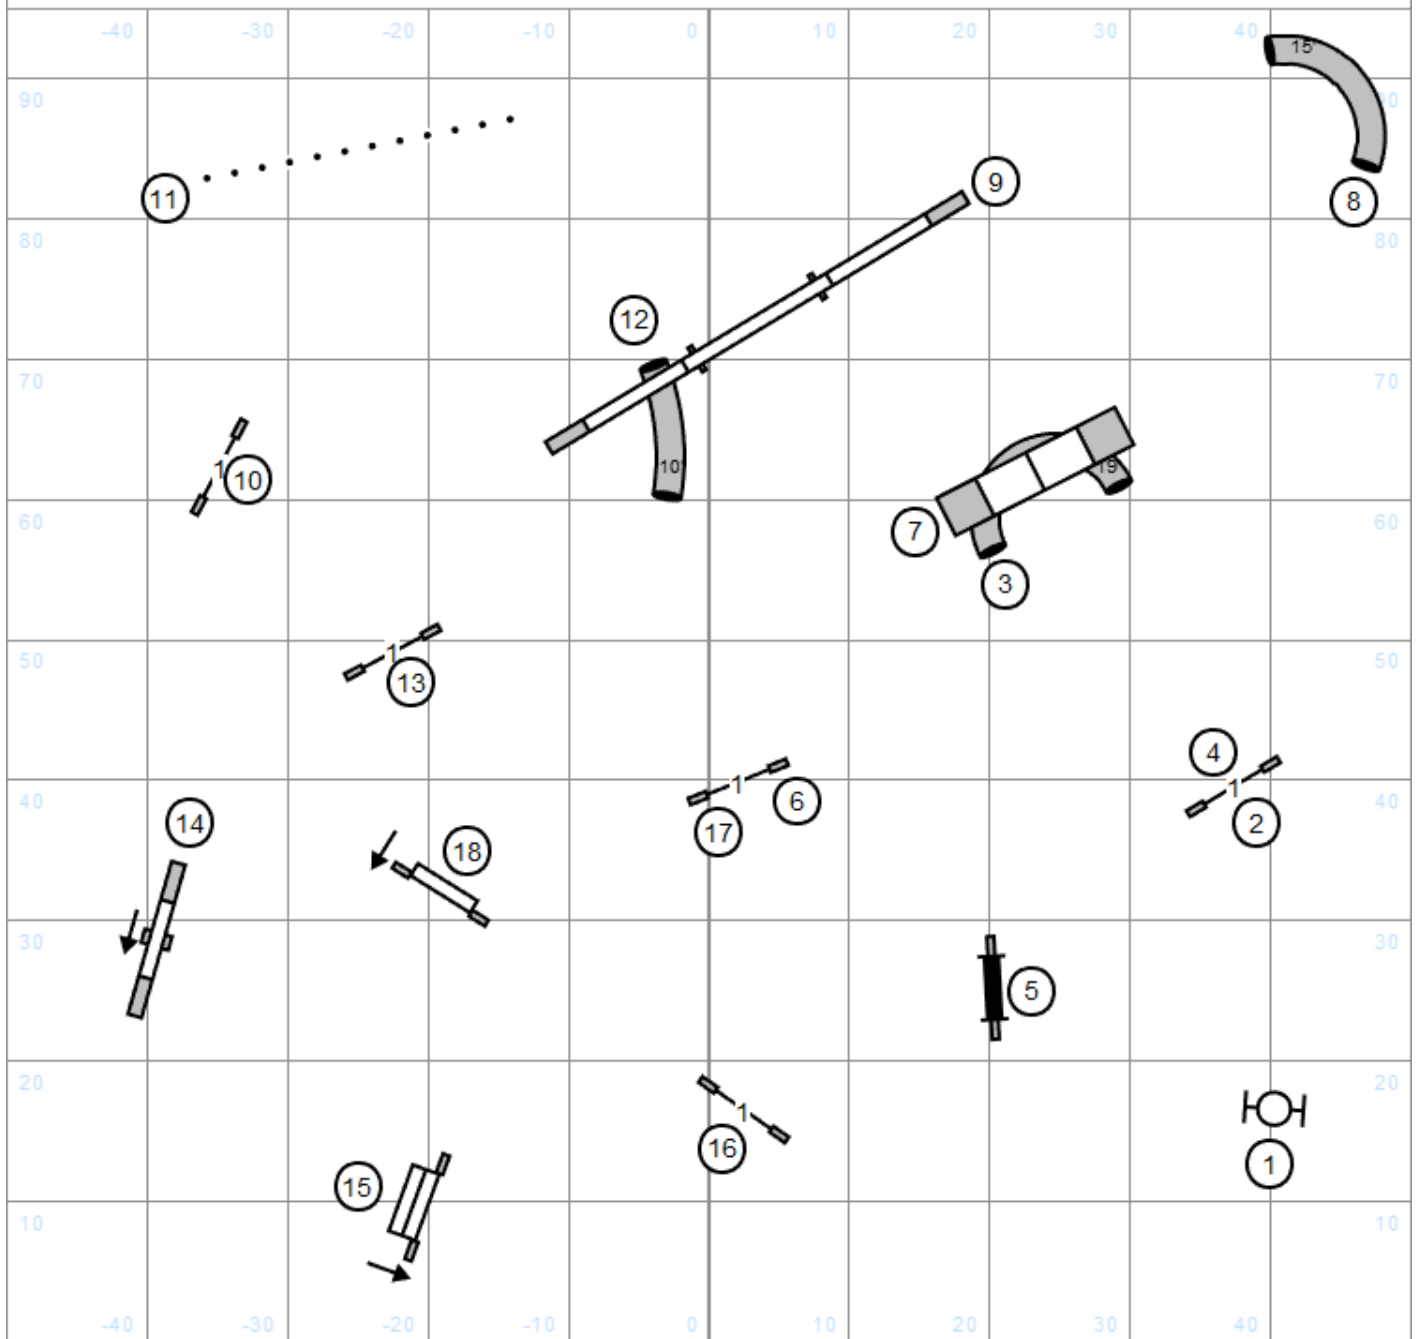

Master / Excellent Standard * May 16, 2026
Labrador Retriever Club of Greater Boston * Greg Fontaine