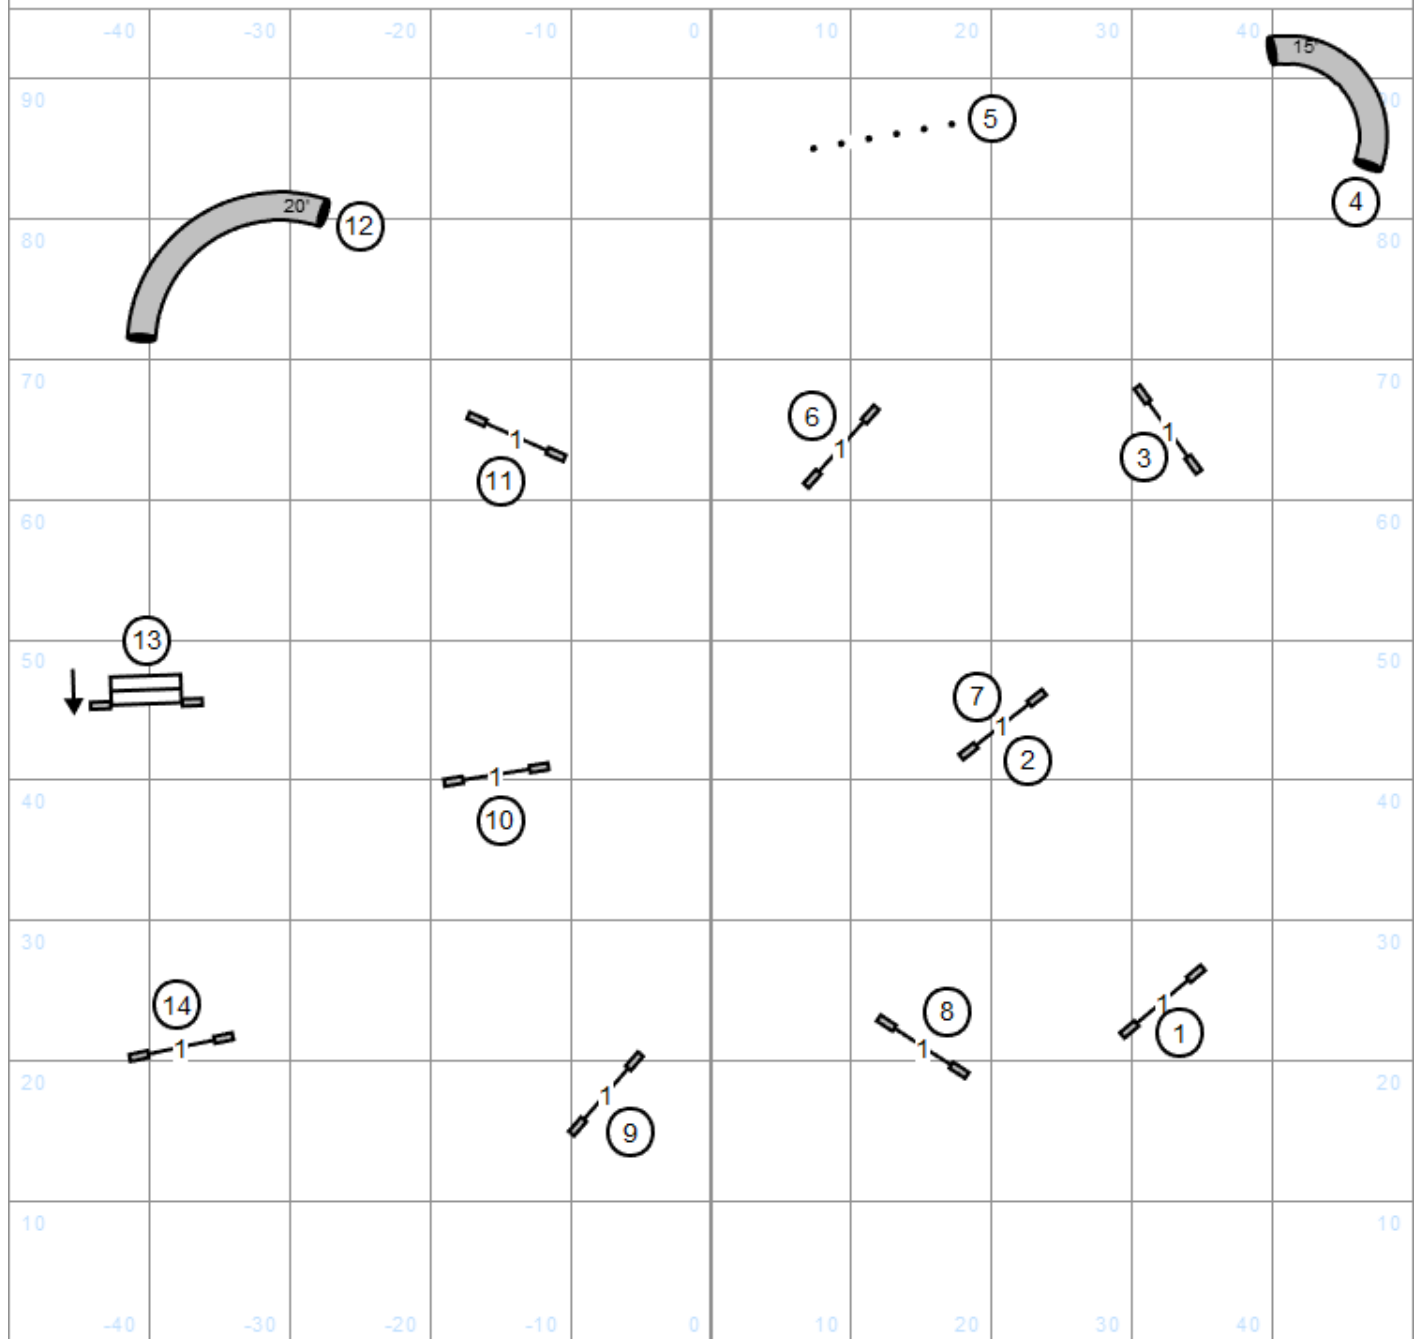

Novice Jumpers With Weaves * May 16, 2026
Labrador Retriever Club of Greater Boston * Greg Fontaine