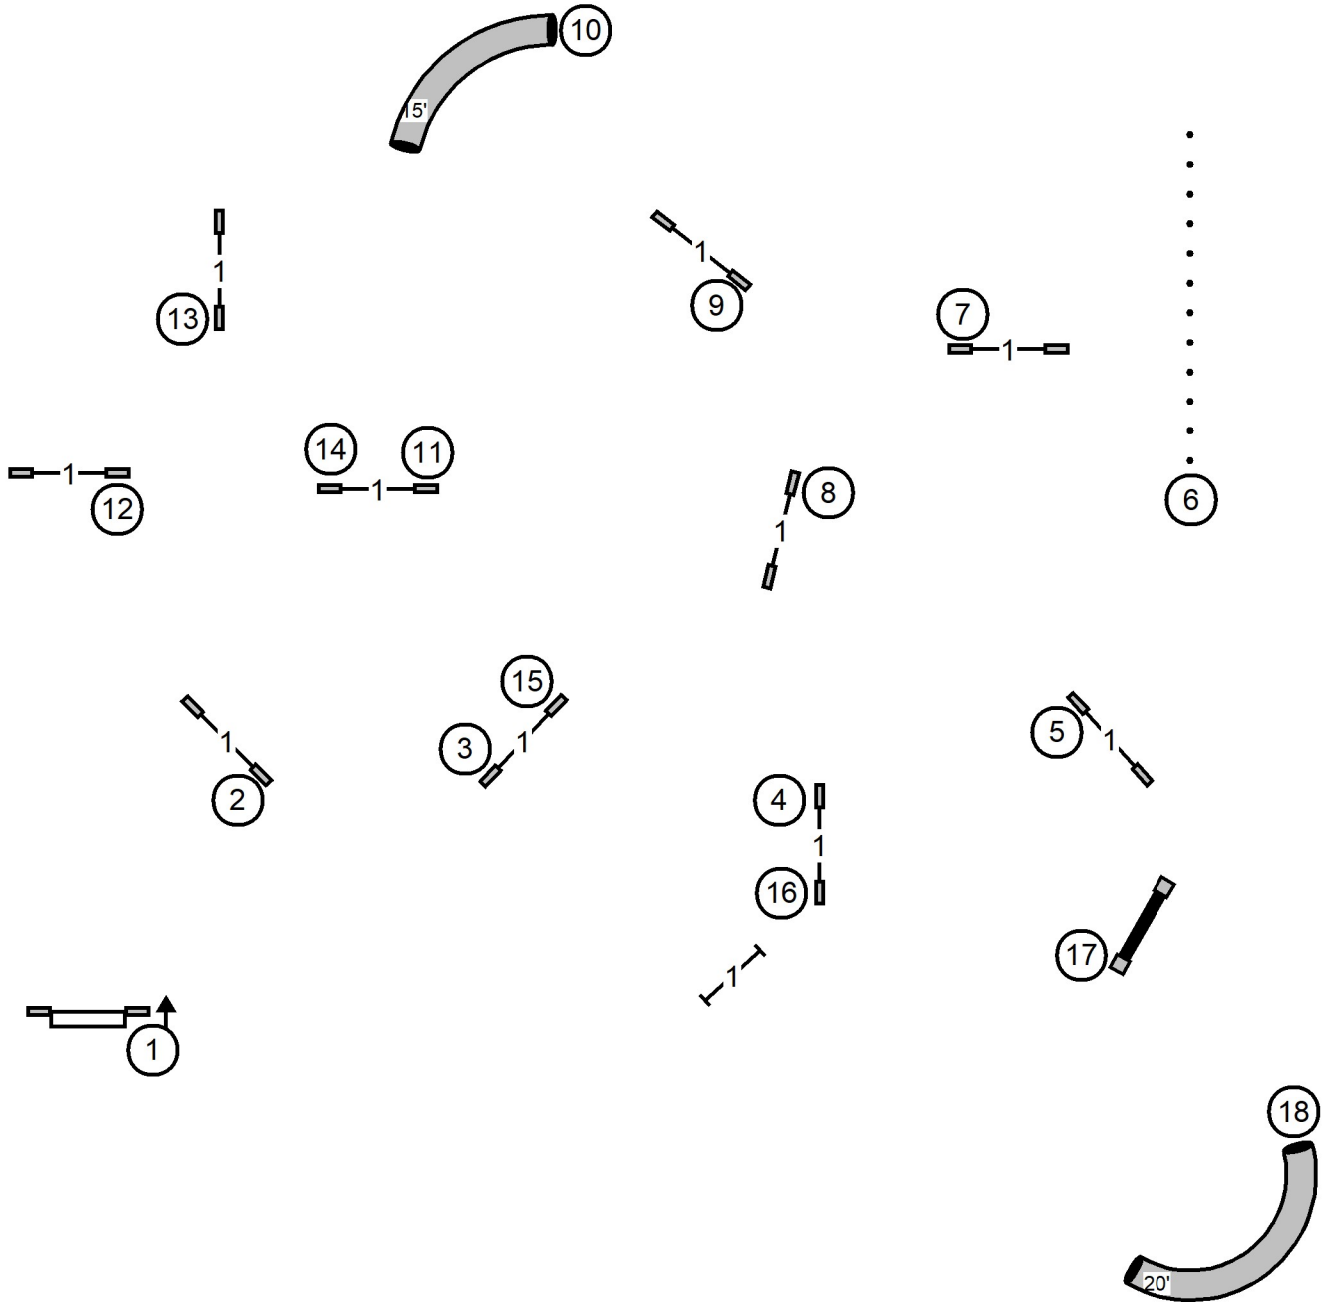

Master/Excellent JWW

Labrador Retriever Club of Greater Boston
Saturday, May 16, 2026
Wide World of Indoor Sports
North Smithfield, RI
Judge ~ Katrina Walters

Enter

T/S

Exit