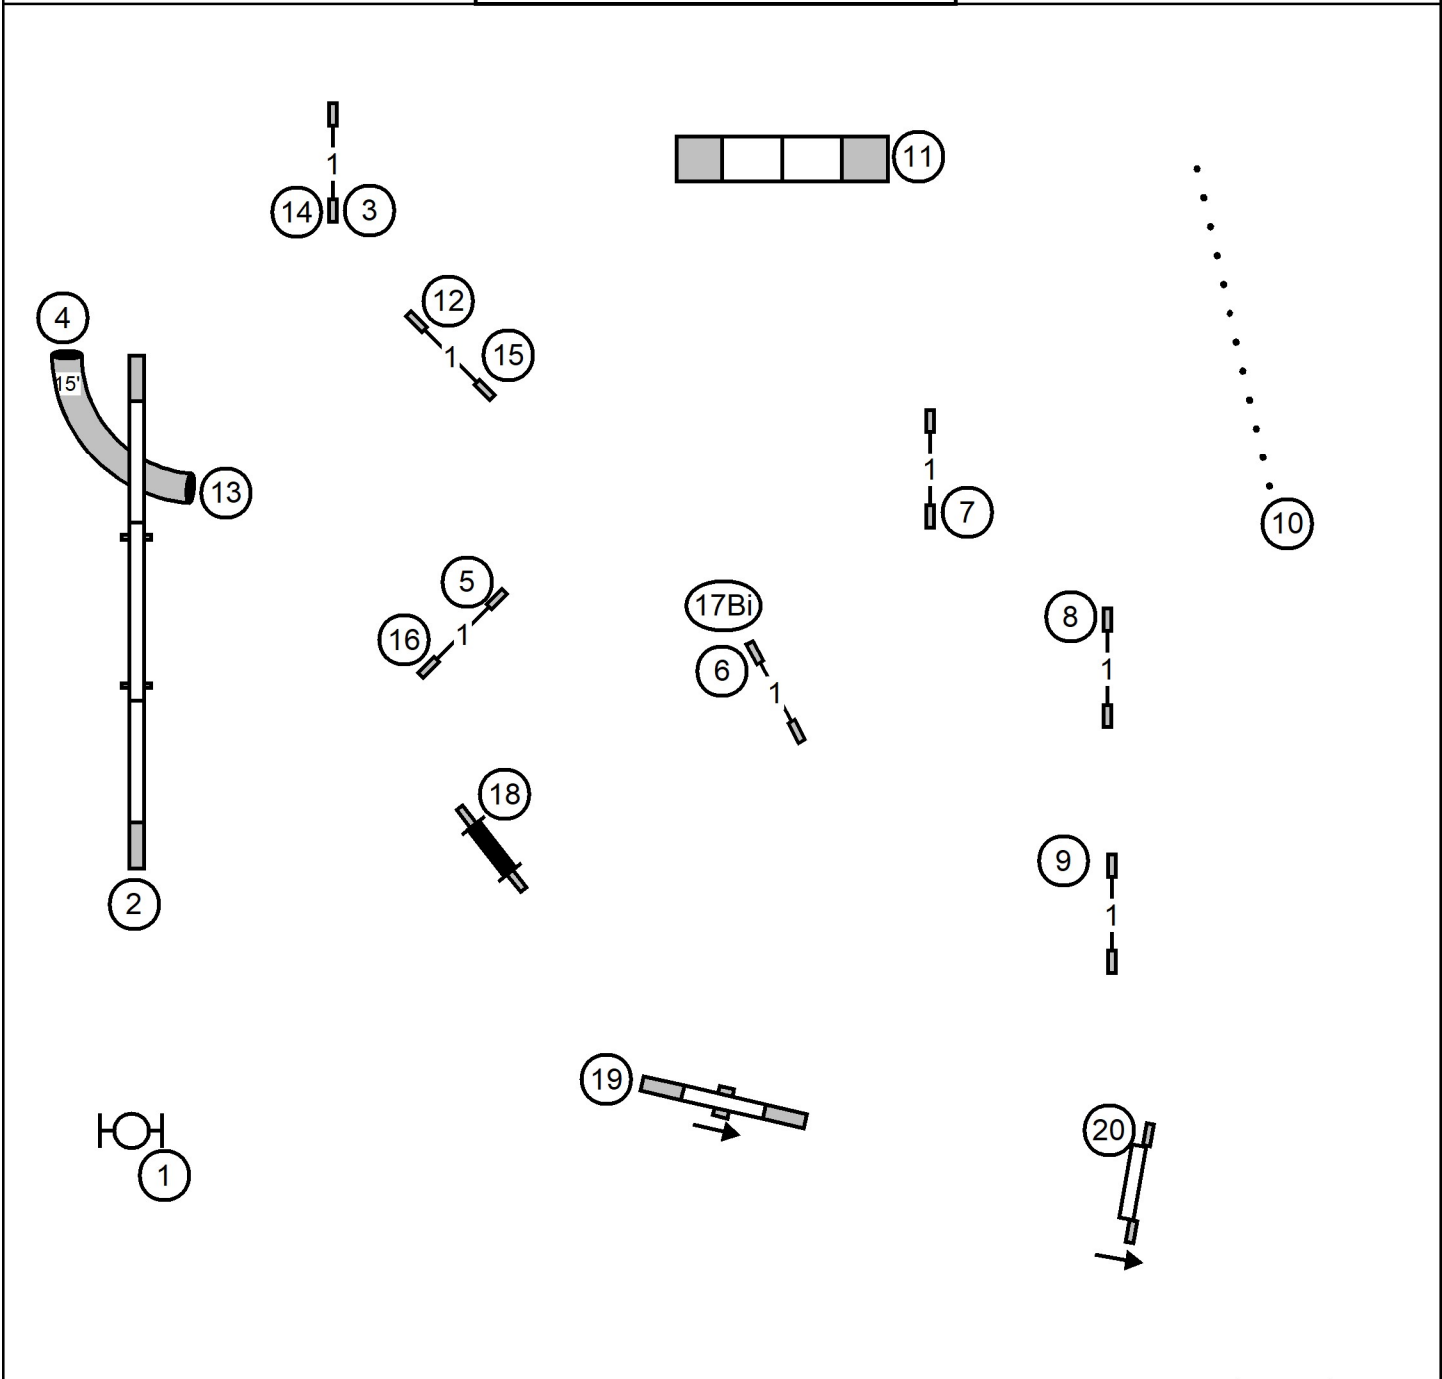

Premier STD

Colonial Shetland Sheepdog Club
Sunday, May 17, 2026
Wide World of Indoor Sports
North Smithfield, RI
Judge ~ Katrina Walters

Enter

T/S

Exit