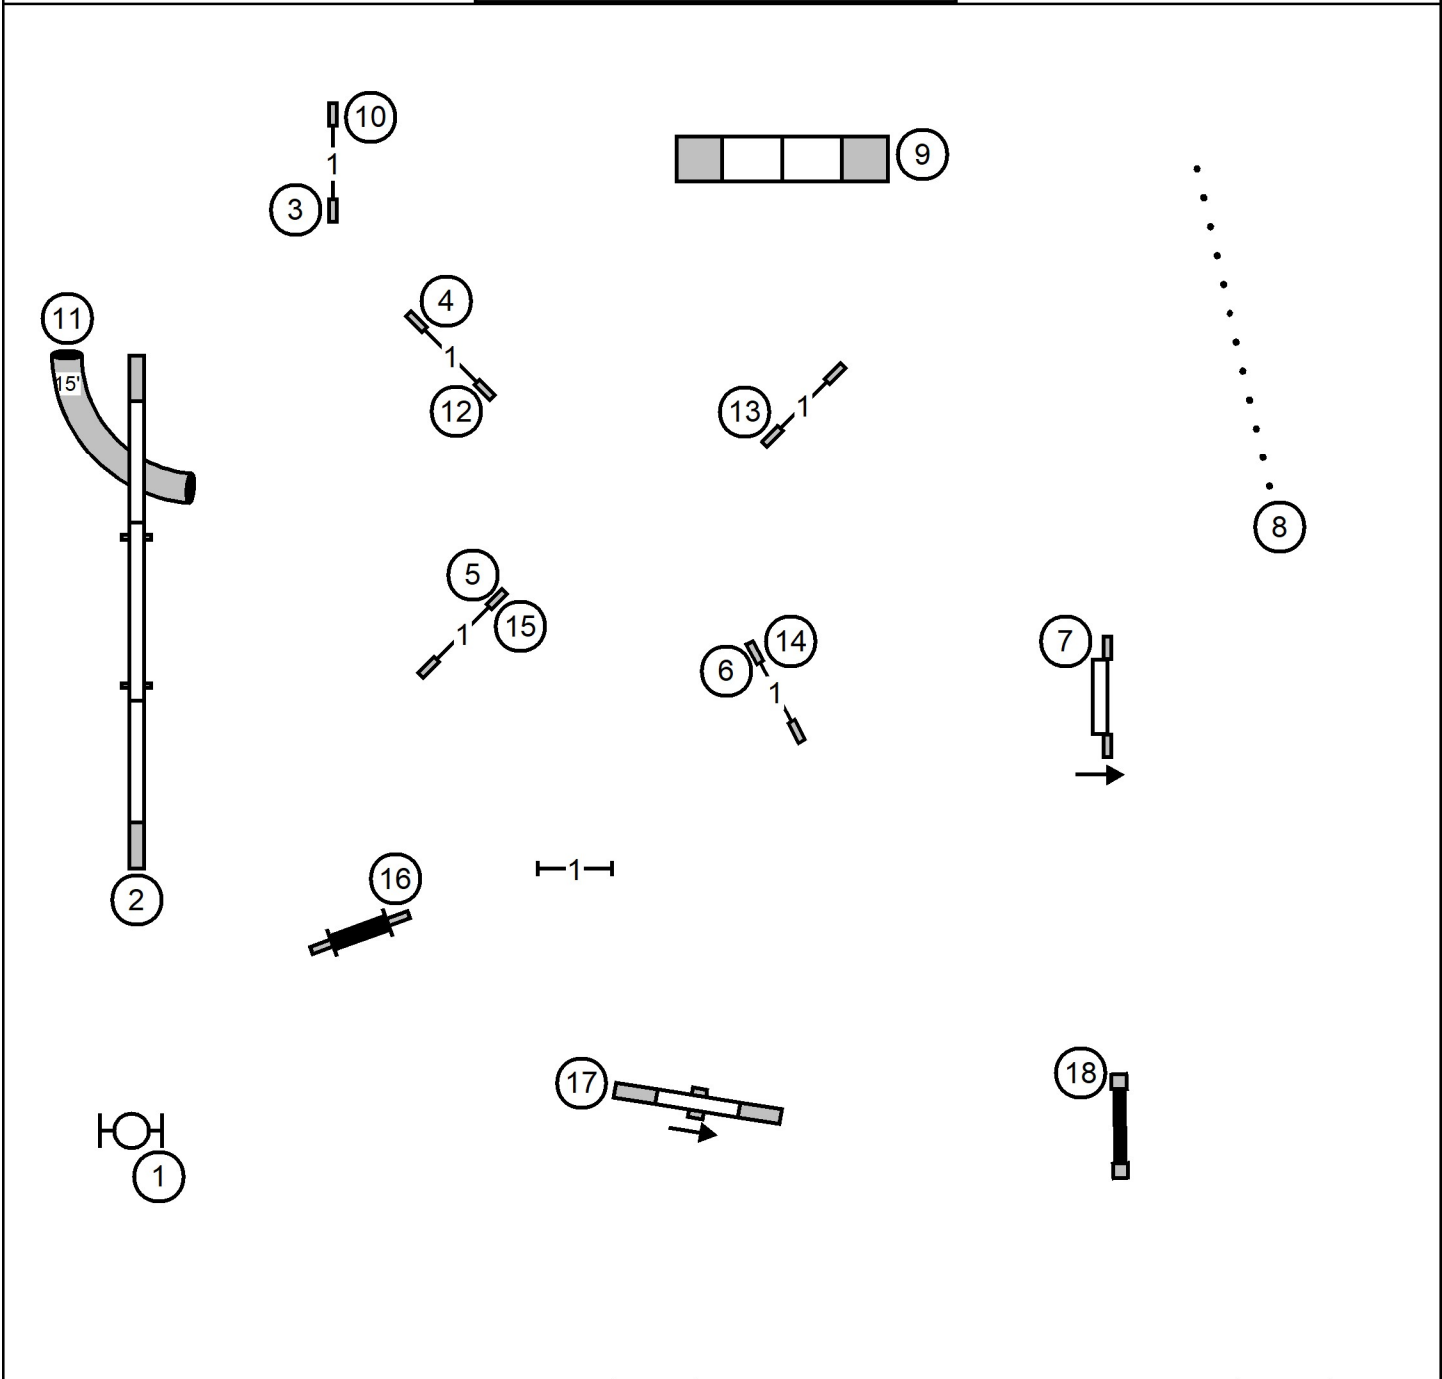

Enter

T/S

Exit

Open STD

Colonial Shetland Sheepdog Club
Sunday, May 17, 2026
Wide World of Indoor Sports
North Smithfield, RI
Judge ~ Katrina Walters

Enter

T/S

Exit