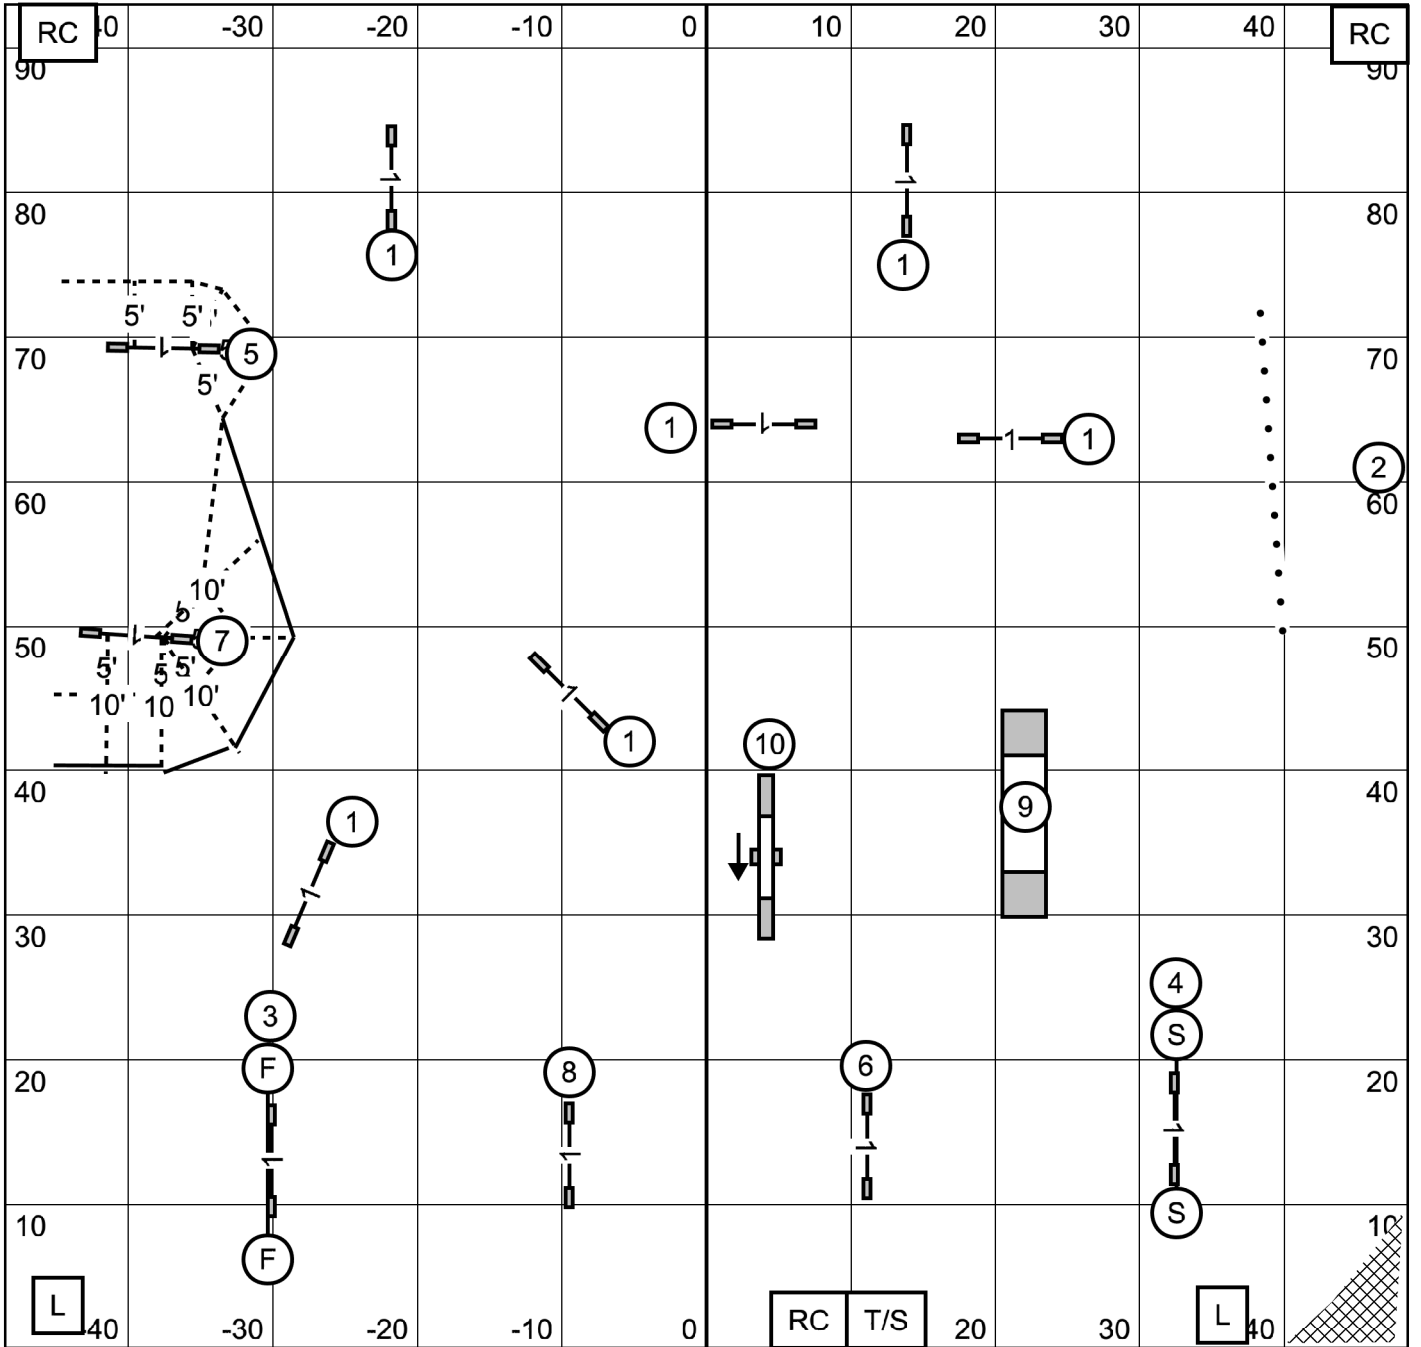

Excellent/ Master Standard

T/S

Enter

LEAP Agility Club of Central Massachusetts
 May 23, 2026
 Judge Cheri Tyre

Exit

Open Standard

Enter

T/S

LEAP Agility Club of Central Massachusetts
 May 23, 2026
 Judge Cheri Tyre

Exit

Novice Standard

Enter

T/S

LEAP Agility Club of Central Massachusetts
 May 23, 2026
 Judge Cheri Tyre

Exit

LEAP AGILITY CLUB OF CENTRAL MASSACHUSETTS
 Saturday May 23, 2026 NOVICE and OPEN FAST
 Indoors on Field Turf 97 X 93
 Judge Jack Cadalso

Novice 7-5 or 5-7 in flow dotted line
 Open 7-5 or 5-7 in flow solid line

EXIT

ENTER

<div style="border: 1px solid black; padding: 5px; display: inline-block;">EXIT</div>	<p>LEAP AGILITY CLUB OF CENTRAL MASSACHUSETTS Saturday May 23, 2026 OPEN JWW Indoors on Field Turf 97 X 93 Judge Jack Cadalso</p>	<div style="border: 1px solid black; padding: 5px; display: inline-block;">ENTER</div>
---	---	--