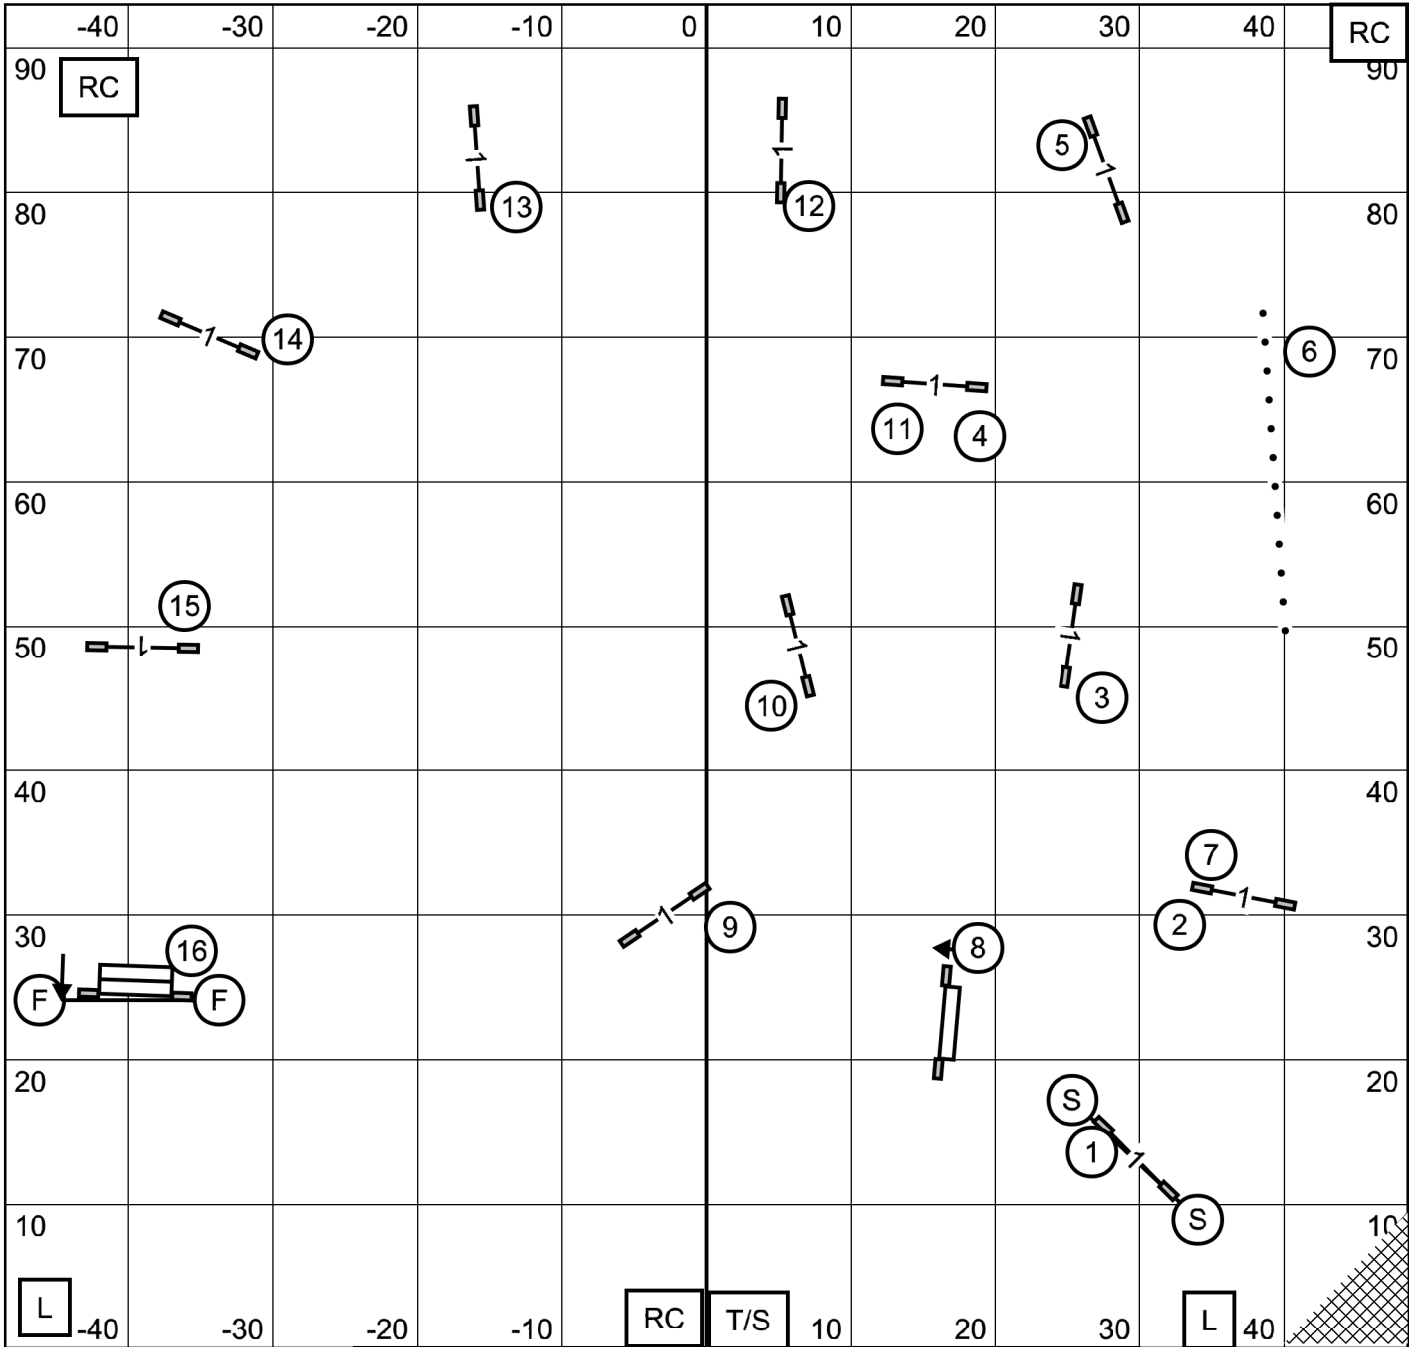

Excellent/ Master Standard

T/S

Enter

LEAP Agility Club of Central Massachusetts
 May 23, 2026
 Judge Cheri Tyre

Exit

Open Standard

Enter

T/S

LEAP Agility Club of Central Massachusetts
 May 23, 2026
 Judge Cheri Tyre

Exit

Novice Standard

Enter

T/S

LEAP Agility Club of Central Massachusetts
 May 23, 2026
 Judge Cheri Tyre

Exit

LEAP AGILITY CLUB OF CENTRAL MASSACHUSETTS
 Saturday May 23, 2026 NOVICE and OPEN FAST
 Indoors on Field Turf 97 X 93
 Judge Jack Cadalso

Novice 7-5 or 5-7 in flow dotted line
 Open 7-5 or 5-7 in flow solid line

EXIT

ENTER

<div style="border: 1px solid black; padding: 5px; display: inline-block;">EXIT</div>	<p>LEAP AGILITY CLUB OF CENTRAL MASSACHUSETTS Saturday May 23, 2026 OPEN JWW Indoors on Field Turf 97 X 93 Judge Jack Cadalso</p>	<div style="border: 1px solid black; padding: 5px; display: inline-block;">ENTER</div>
---	---	--