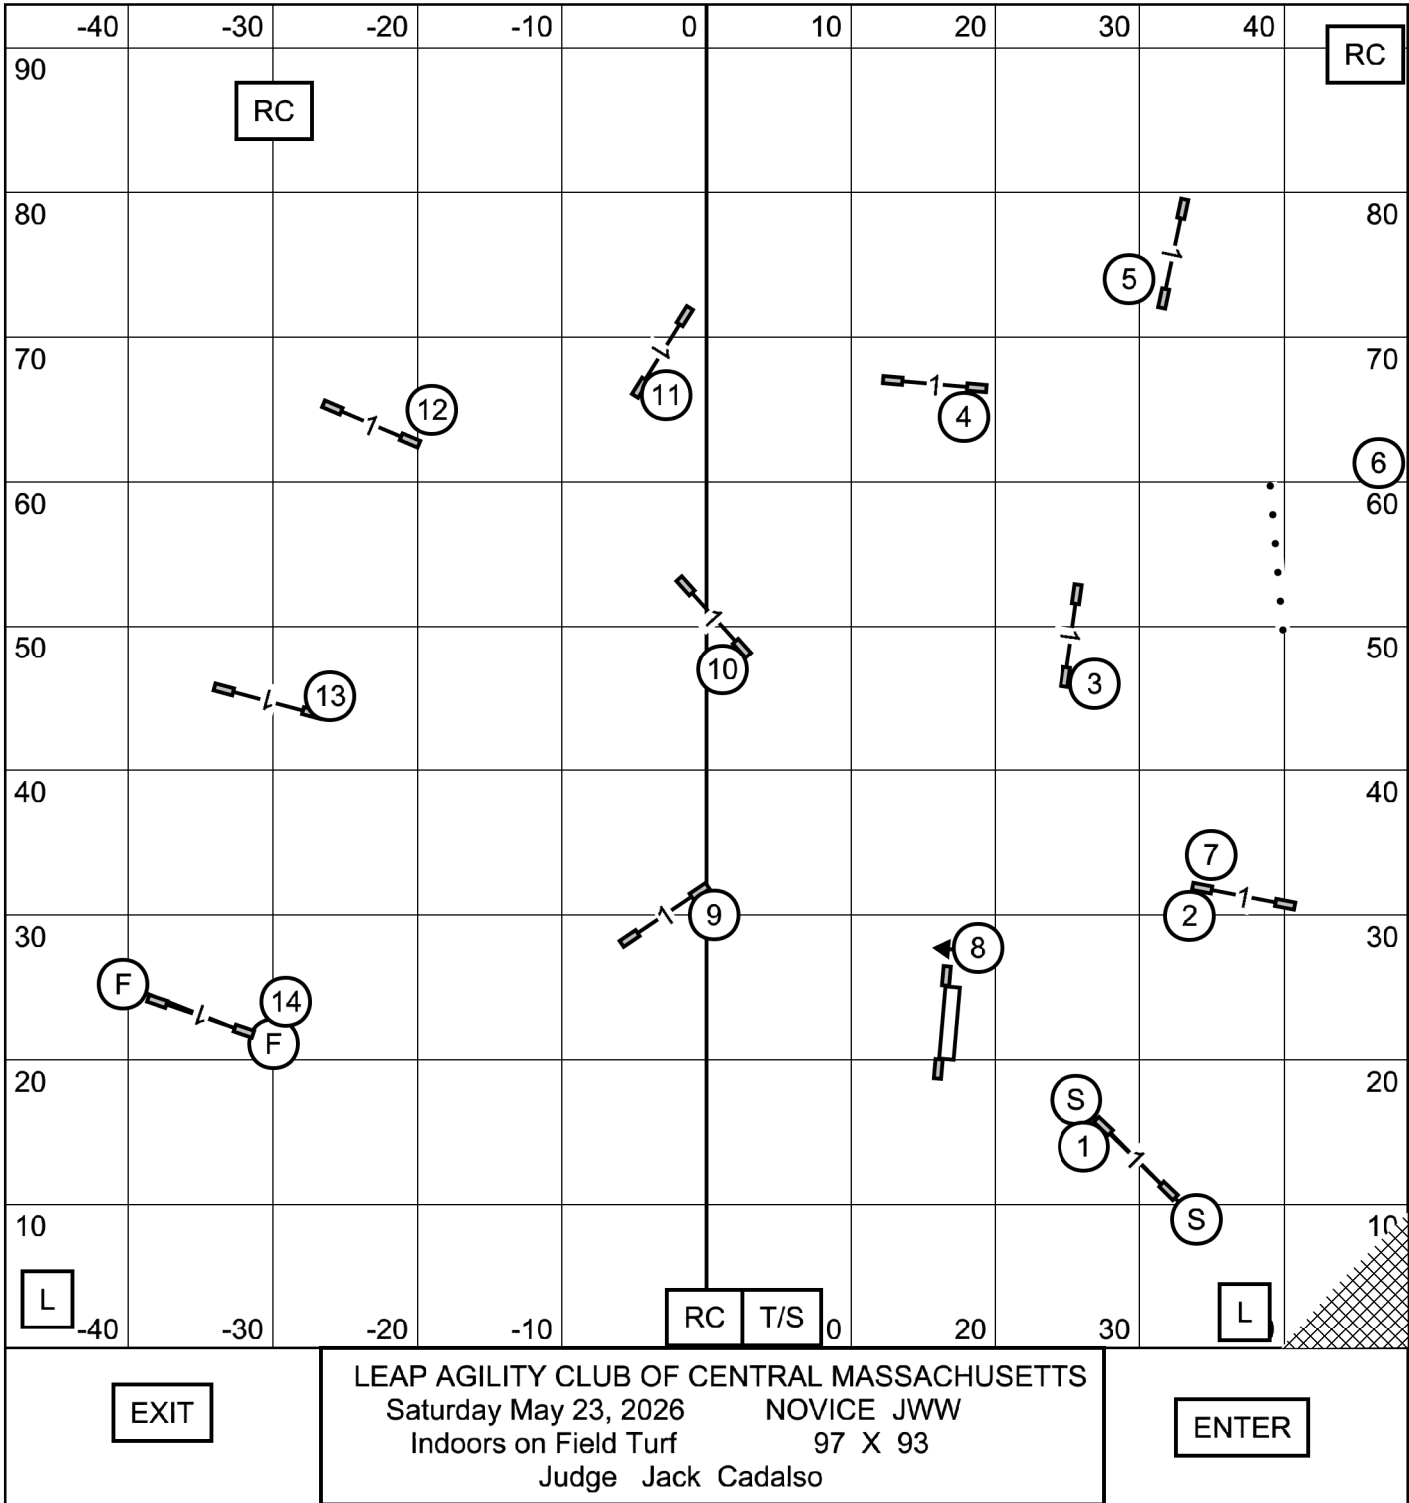

Excellent/ Master Standard

T/S

Enter

LEAP Agility Club of Central Massachusetts
 May 23, 2026
 Judge Cheri Tyre

Exit

Open Standard

Enter

T/S

LEAP Agility Club of Central Massachusetts
 May 23, 2026
 Judge Cheri Tyre

Exit

Novice Standard

Enter

T/S

LEAP Agility Club of Central Massachusetts
 May 23, 2026
 Judge Cheri Tyre

Exit

LEAP AGILITY CLUB OF CENTRAL MASSACHUSETTS
 Saturday May 23, 2026 NOVICE and OPEN FAST
 Indoors on Field Turf 97 X 93
 Judge Jack Cadalso

Novice 7-5 or 5-7 in flow dotted line
 Open 7-5 or 5-7 in flow solid line

EXIT

ENTER

<div style="border: 1px solid black; padding: 5px; display: inline-block;">EXIT</div>	<p>LEAP AGILITY CLUB OF CENTRAL MASSACHUSETTS Saturday May 23, 2026 OPEN JWW Indoors on Field Turf 97 X 93 Judge Jack Cadalso</p>	<div style="border: 1px solid black; padding: 5px; display: inline-block;">ENTER</div>
---	---	--