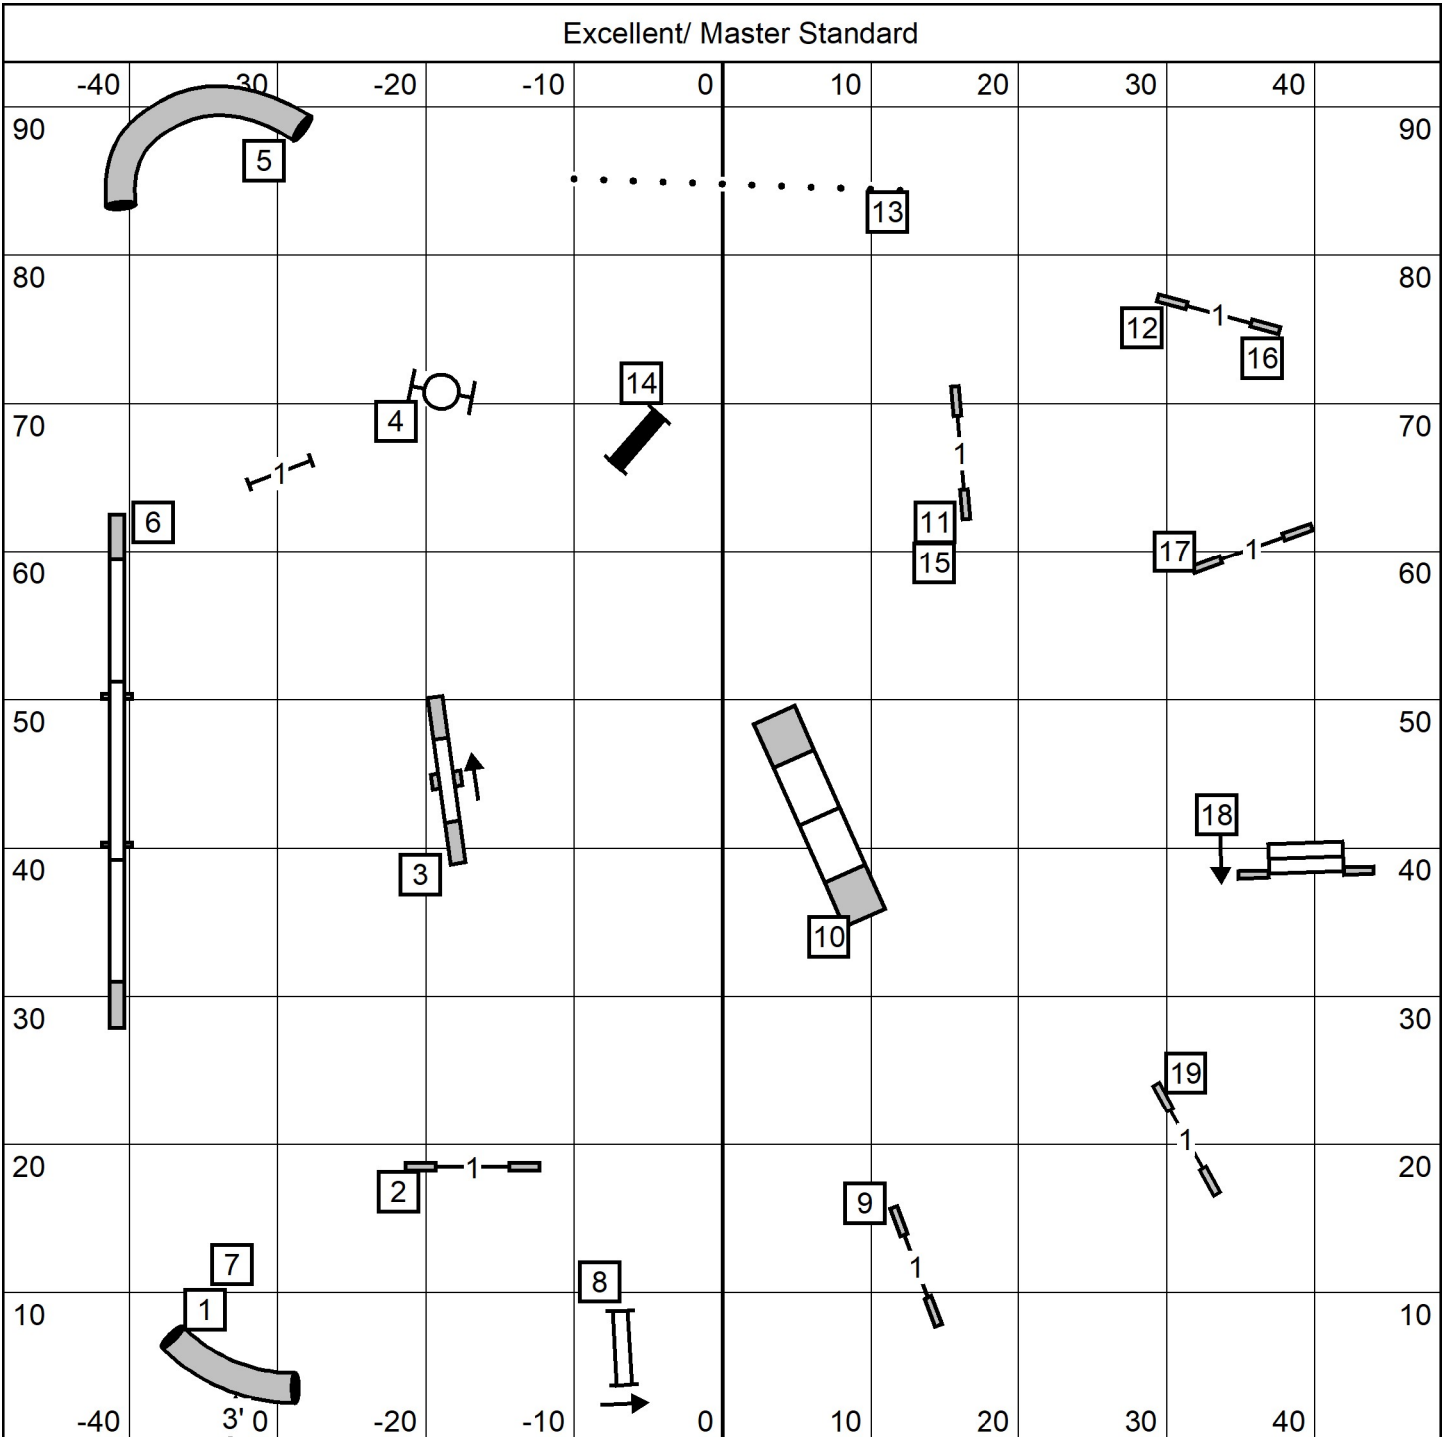

Excellent/ Master Standard

T/S

Enter

LEAP Agility Club of Central Massachusetts
 May 23, 2026
 Judge Cheri Tyre

Exit

Open Standard

Enter

T/S

LEAP Agility Club of Central Massachusetts
 May 23, 2026
 Judge Cheri Tyre

Exit

Novice Standard

Enter

T/S

LEAP Agility Club of Central Massachusetts
 May 23, 2026
 Judge Cheri Tyre

Exit

LEAP AGILITY CLUB OF CENTRAL MASSACHUSETTS
 Saturday May 23, 2026 NOVICE and OPEN FAST
 Indoors on Field Turf 97 X 93
 Judge Jack Cadalso

Novice 7-5 or 5-7 in flow dotted line
 Open 7-5 or 5-7 in flow solid line

EXIT

ENTER

<div style="border: 1px solid black; padding: 5px; display: inline-block;">EXIT</div>	<p>LEAP AGILITY CLUB OF CENTRAL MASSACHUSETTS Saturday May 23, 2026 OPEN JWW Indoors on Field Turf 97 X 93 Judge Jack Cadalso</p>	<div style="border: 1px solid black; padding: 5px; display: inline-block;">ENTER</div>
---	---	--