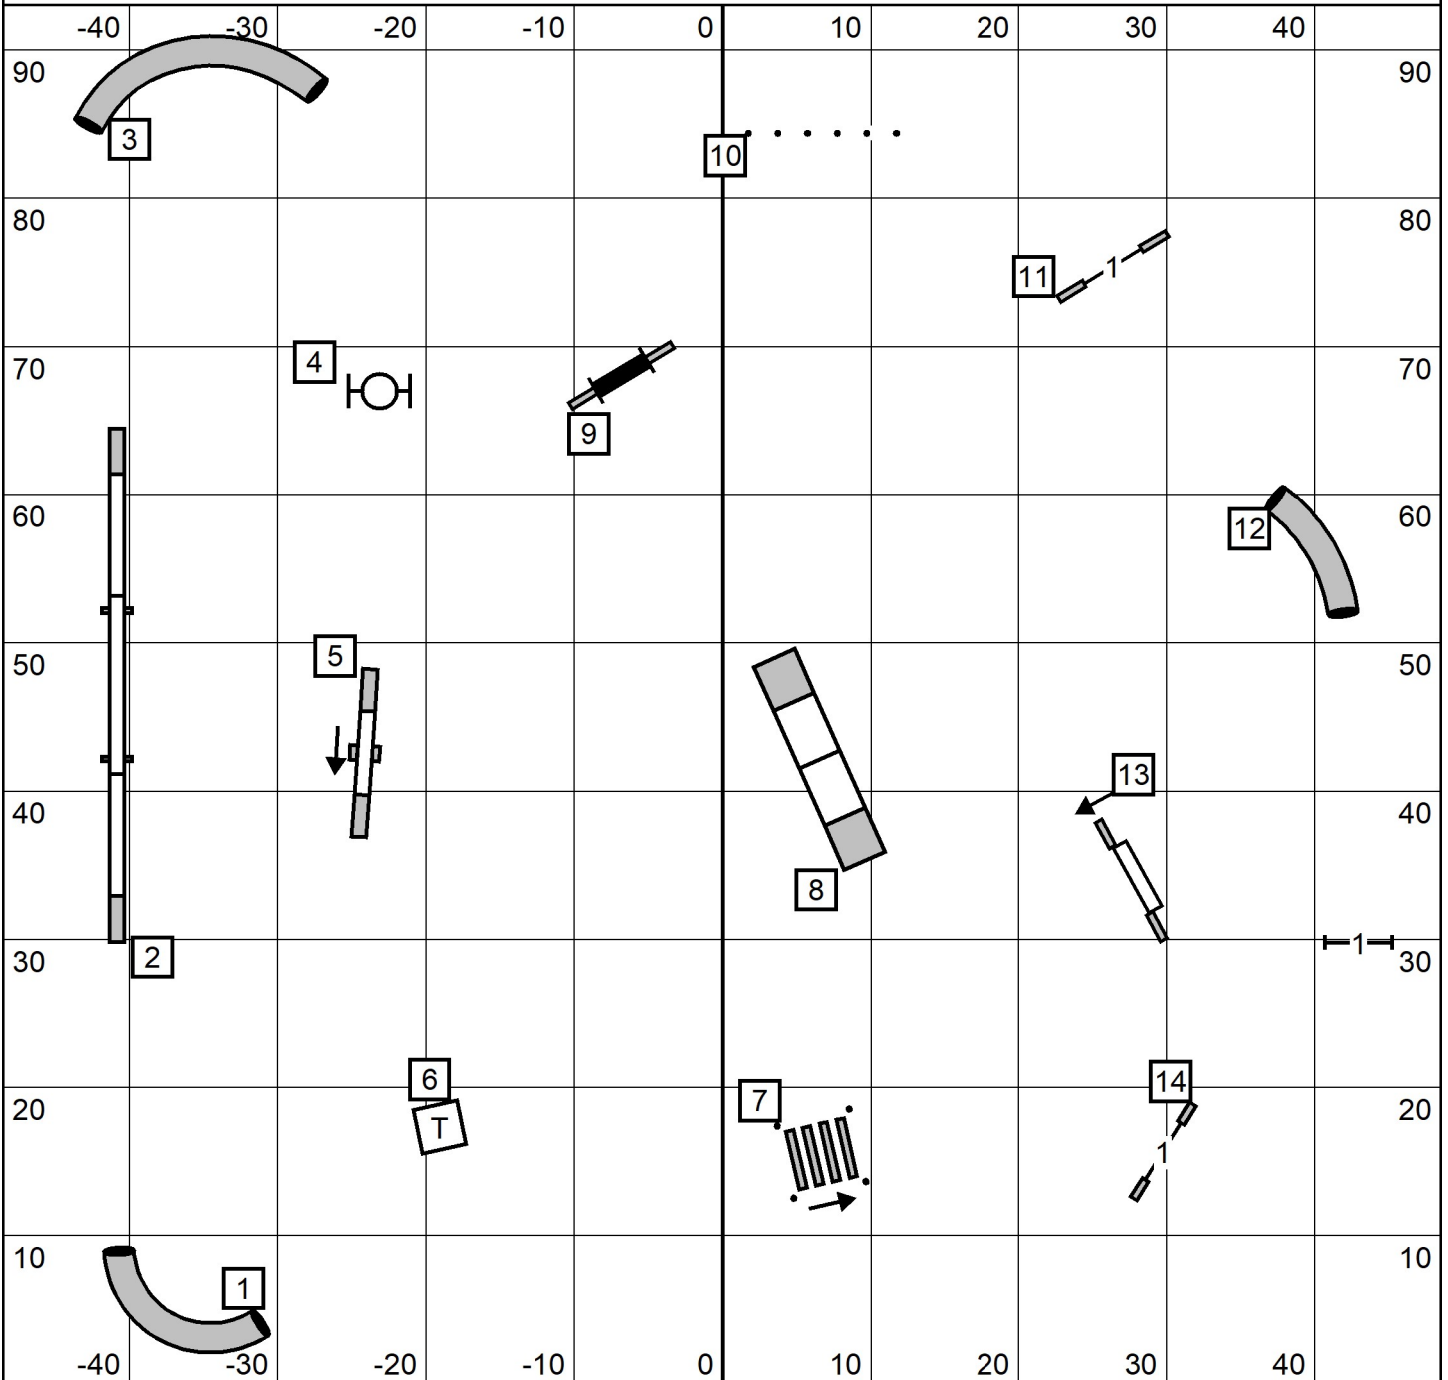

Excellent/ Master Standard

T/S

Enter

LEAP Agility Club of Central Massachusetts
 May 23, 2026
 Judge Cheri Tyre

Exit

Open Standard

Enter

T/S

LEAP Agility Club of Central Massachusetts
 May 23, 2026
 Judge Cheri Tyre

Exit

Novice Standard

Enter

T/S

LEAP Agility Club of Central Massachusetts
 May 23, 2026
 Judge Cheri Tyre

Exit

LEAP AGILITY CLUB OF CENTRAL MASSACHUSETTS
 Saturday May 23, 2026 NOVICE and OPEN FAST
 Indoors on Field Turf 97 X 93
 Judge Jack Cadalso

Novice 7-5 or 5-7 in flow dotted line
 Open 7-5 or 5-7 in flow solid line

EXIT

ENTER

<div style="border: 1px solid black; padding: 5px; display: inline-block;">EXIT</div>	<p>LEAP AGILITY CLUB OF CENTRAL MASSACHUSETTS Saturday May 23, 2026 OPEN JWW Indoors on Field Turf 97 X 93 Judge Jack Cadalso</p>	<div style="border: 1px solid black; padding: 5px; display: inline-block;">ENTER</div>
---	---	--