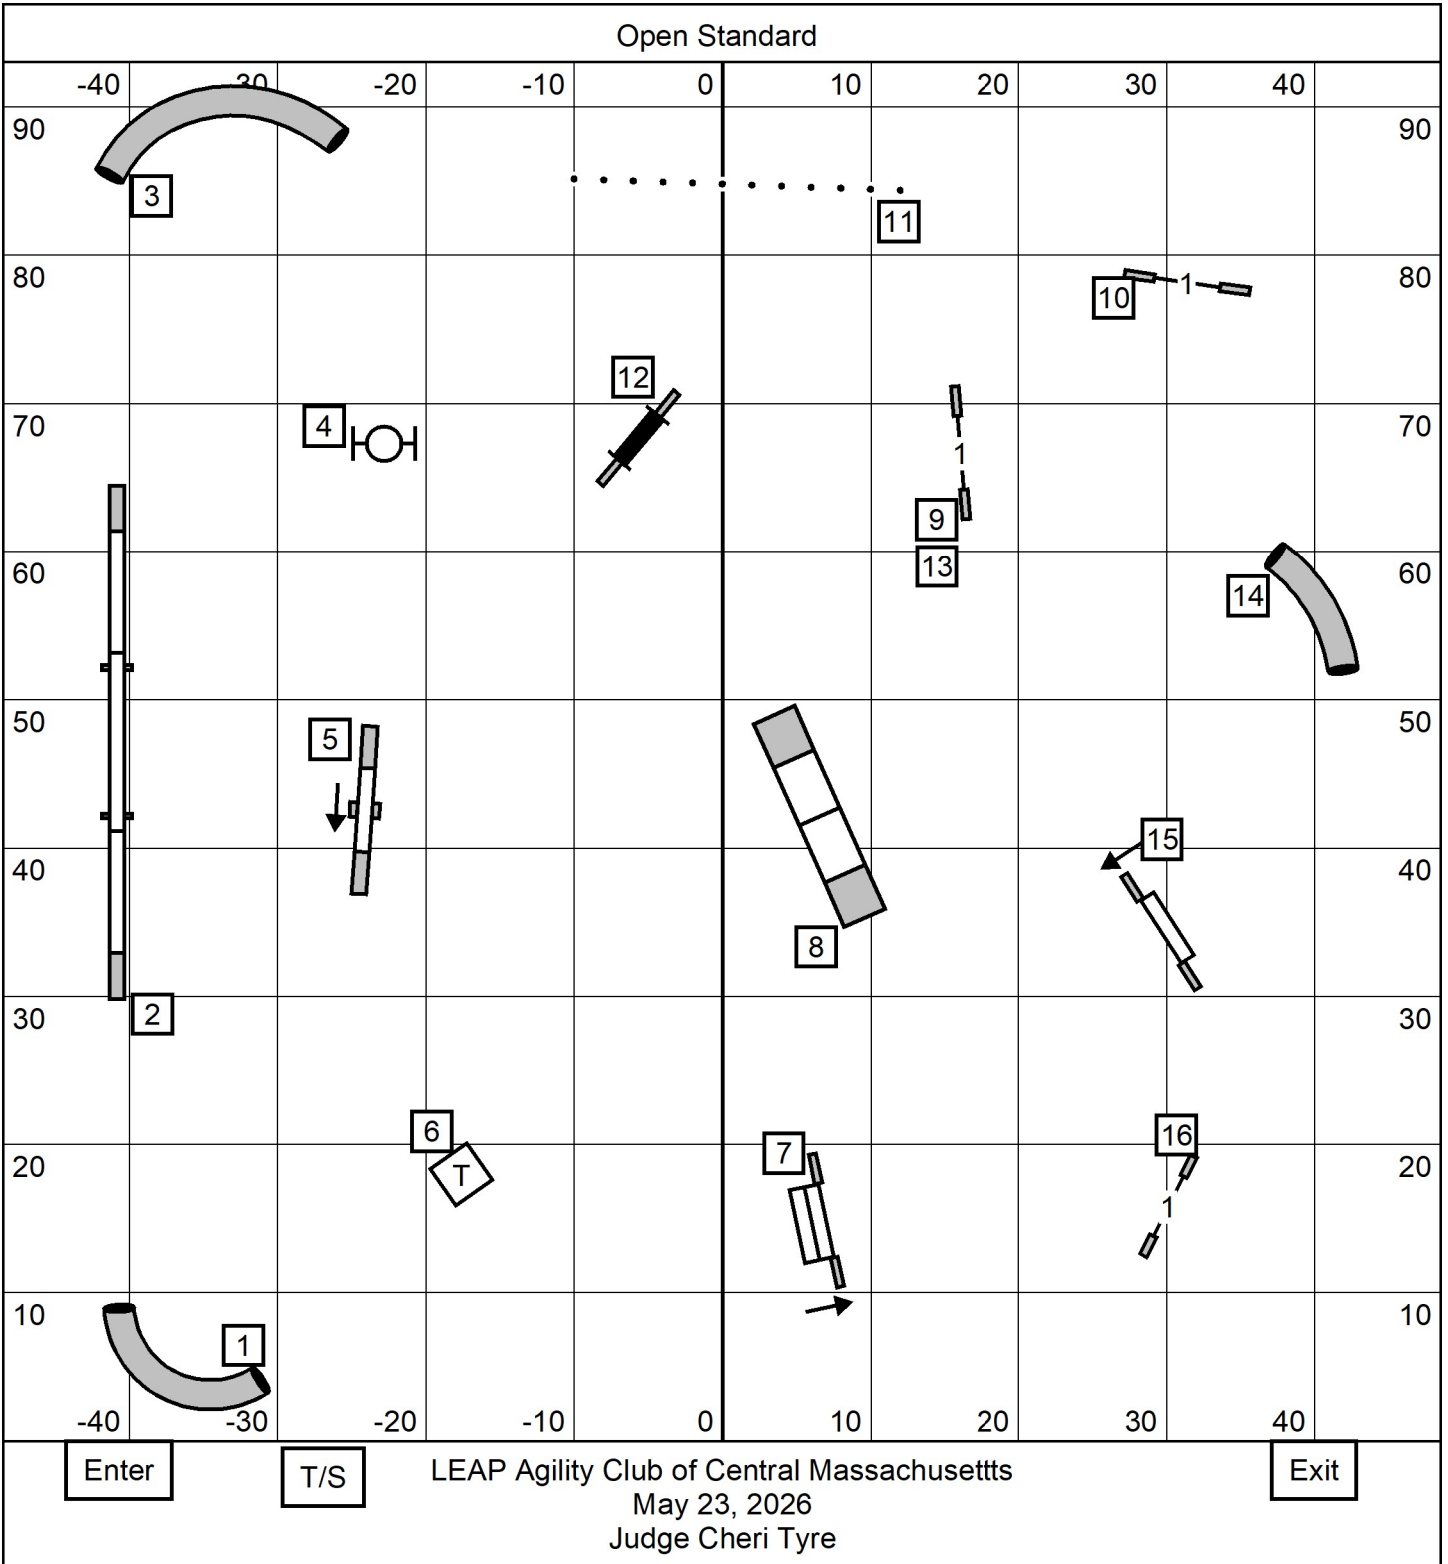

Excellent/ Master Standard

T/S

Enter

LEAP Agility Club of Central Massachusetts
 May 23, 2026
 Judge Cheri Tyre

Exit

Open Standard

Enter

T/S

LEAP Agility Club of Central Massachusetts
 May 23, 2026
 Judge Cheri Tyre

Exit

Novice Standard

Enter

T/S

LEAP Agility Club of Central Massachusetts
 May 23, 2026
 Judge Cheri Tyre

Exit

LEAP AGILITY CLUB OF CENTRAL MASSACHUSETTS
 Saturday May 23, 2026 NOVICE and OPEN FAST
 Indoors on Field Turf 97 X 93
 Judge Jack Cadalso

Novice 7-5 or 5-7 in flow dotted line
 Open 7-5 or 5-7 in flow solid line

EXIT

ENTER

<div style="border: 1px solid black; padding: 5px; display: inline-block;">EXIT</div>	<p>LEAP AGILITY CLUB OF CENTRAL MASSACHUSETTS Saturday May 23, 2026 OPEN JWW Indoors on Field Turf 97 X 93 Judge Jack Cadalso</p>	<div style="border: 1px solid black; padding: 5px; display: inline-block;">ENTER</div>
---	---	--