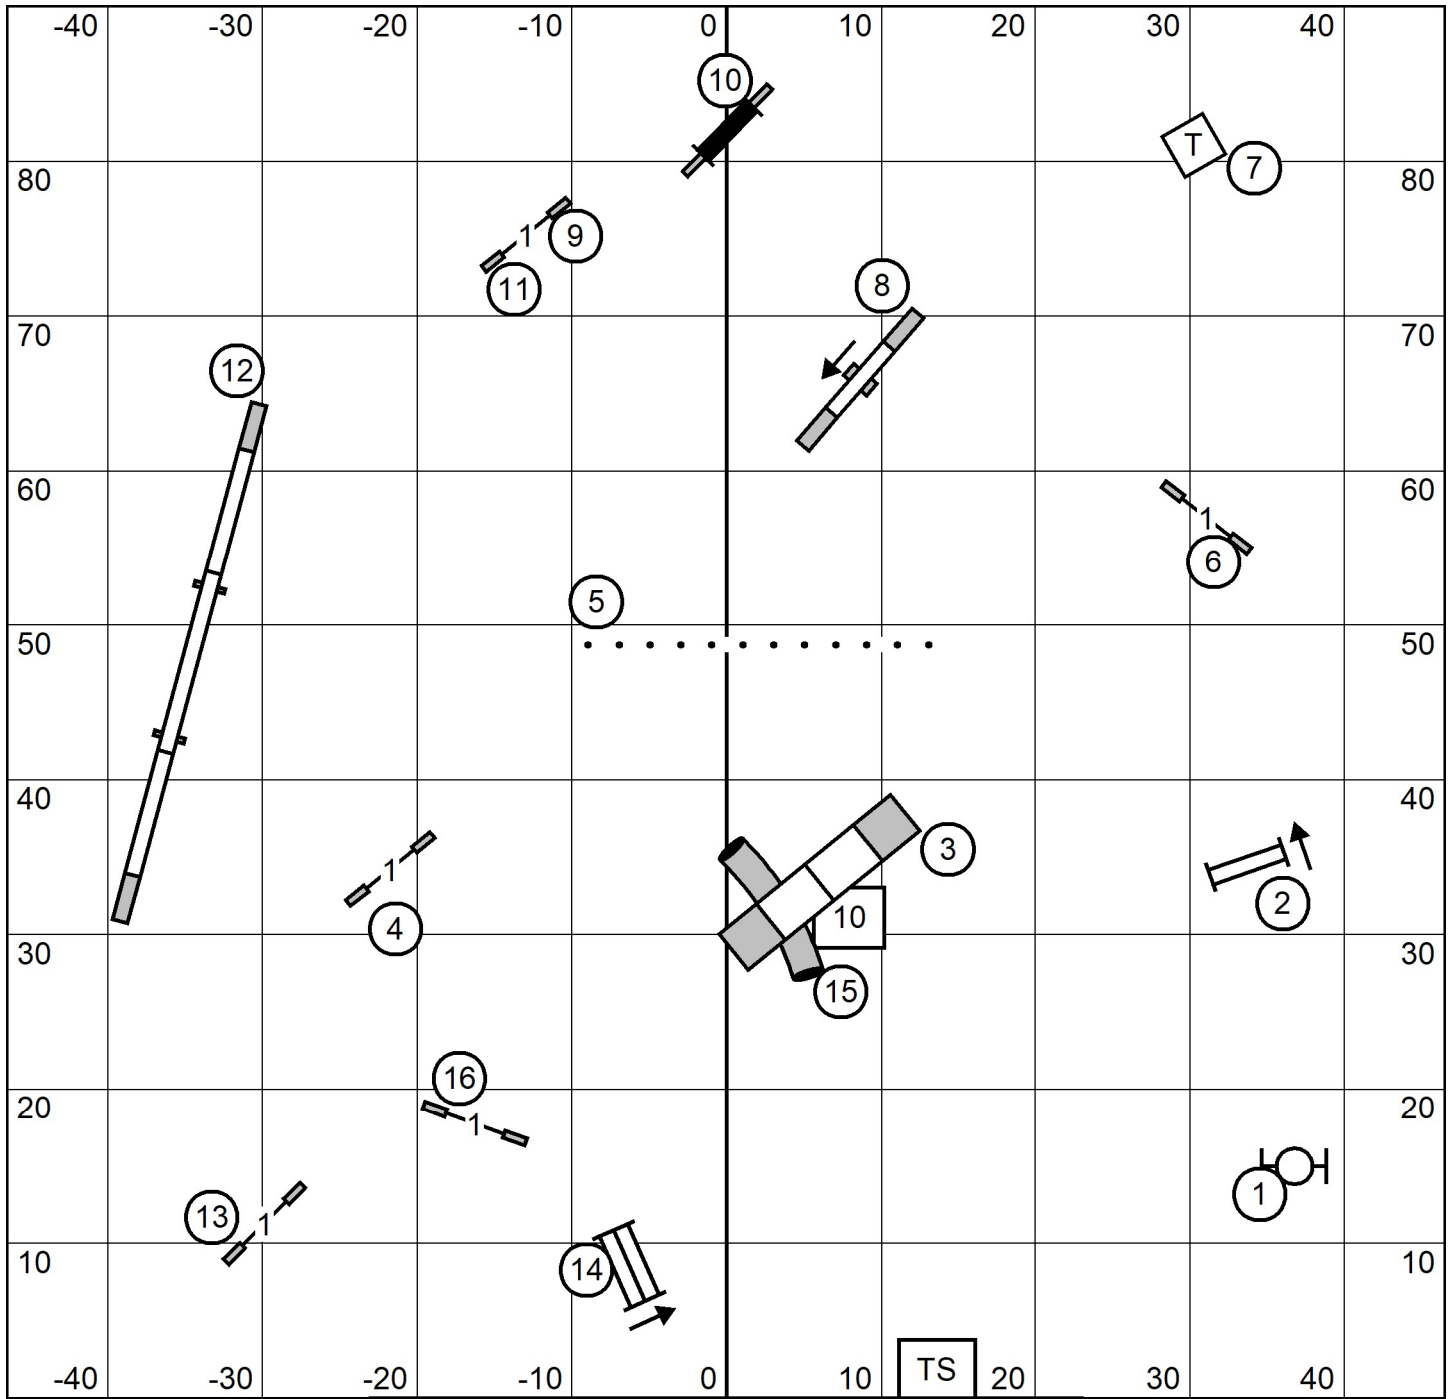

enter

exit

LH

**Open Standard**  
 Cocker Spaniel Club of Rhode Island  
 Fri May 29, 2026  
 Bill Pinder

enter

exit

LH

**Novice Standard**  
 Cocker Spaniel Club of Rhode Island  
 Fri May 29, 2026  
 Bill Pinder