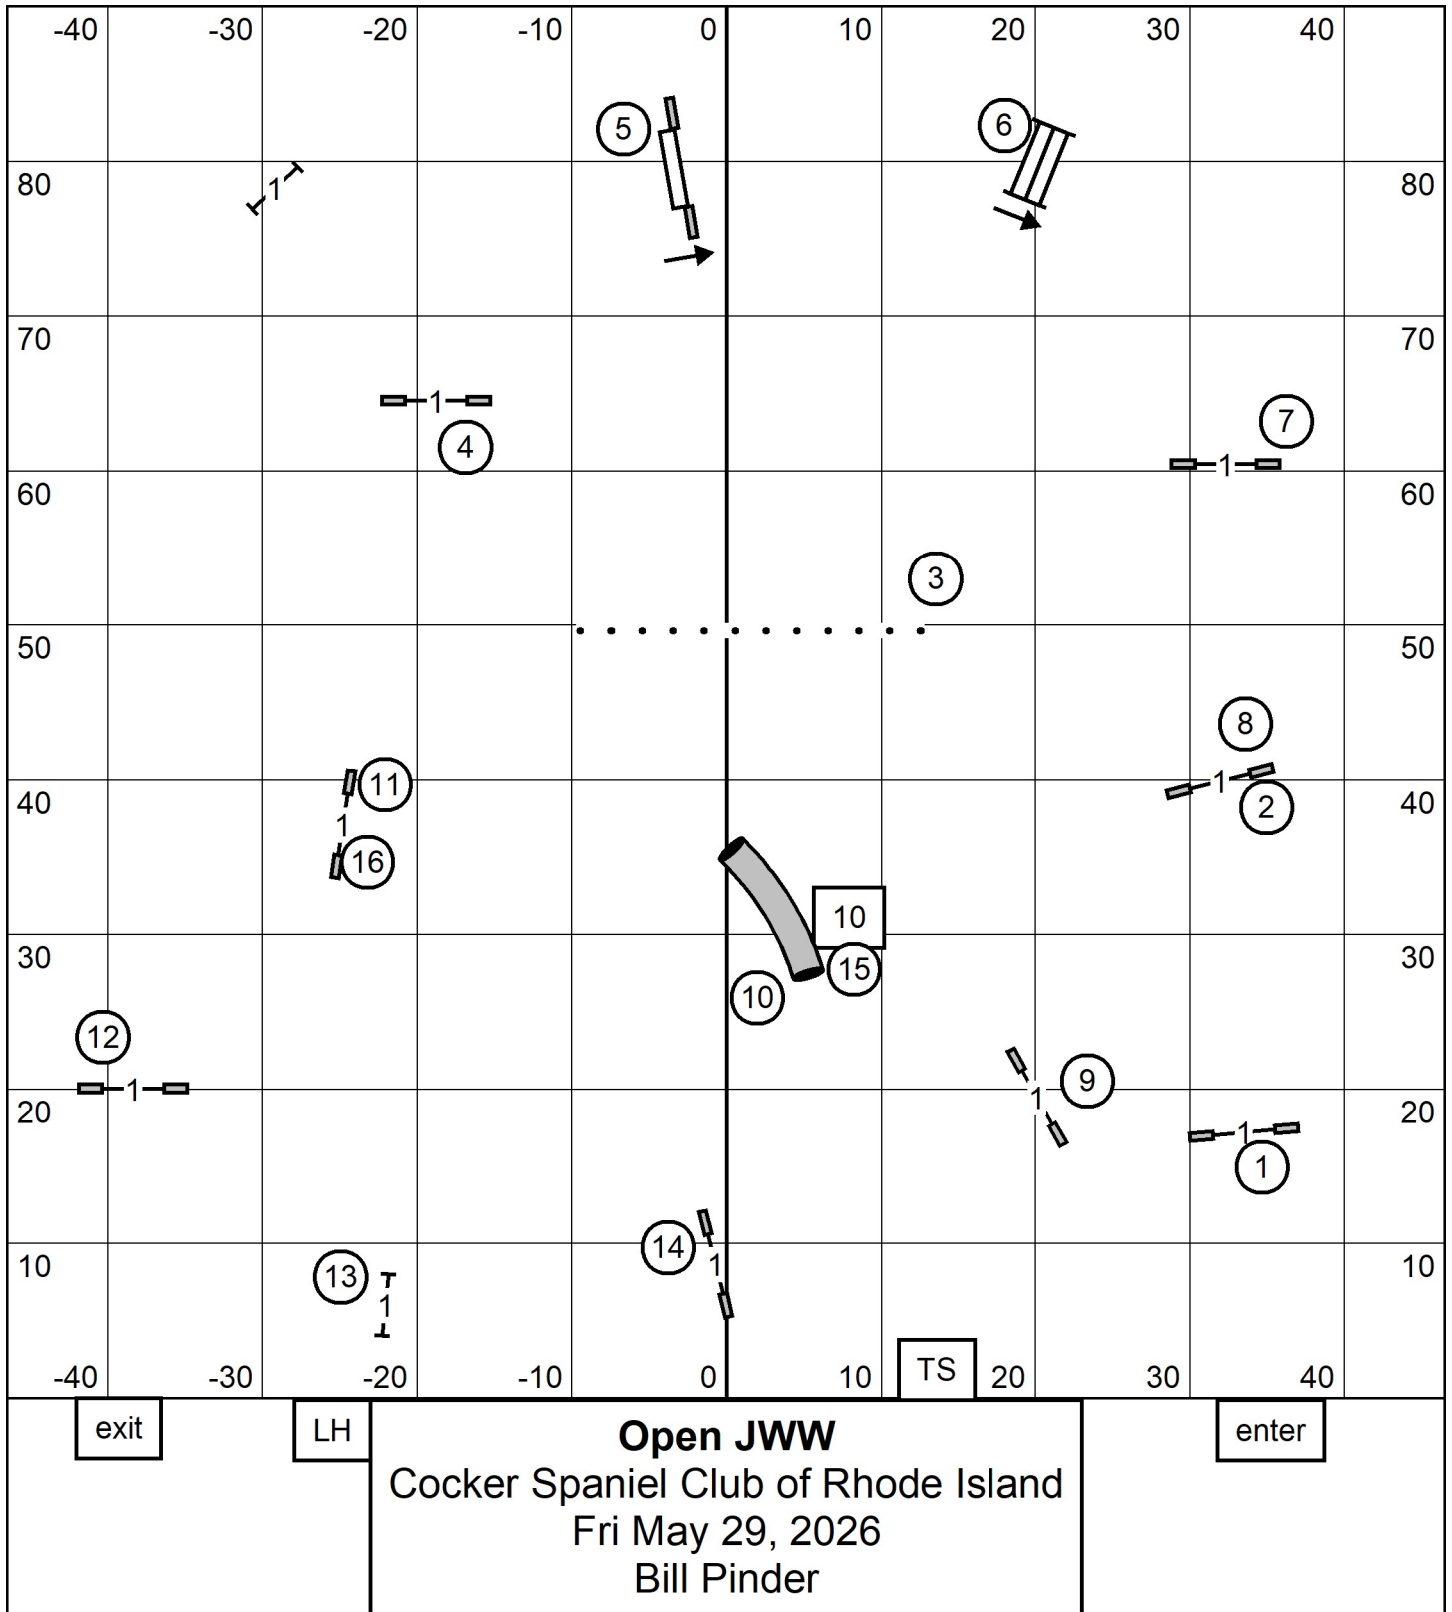

Open JWW
Cocker Spaniel Club of Rhode Island
Fri May 29, 2026
Bill Pinder