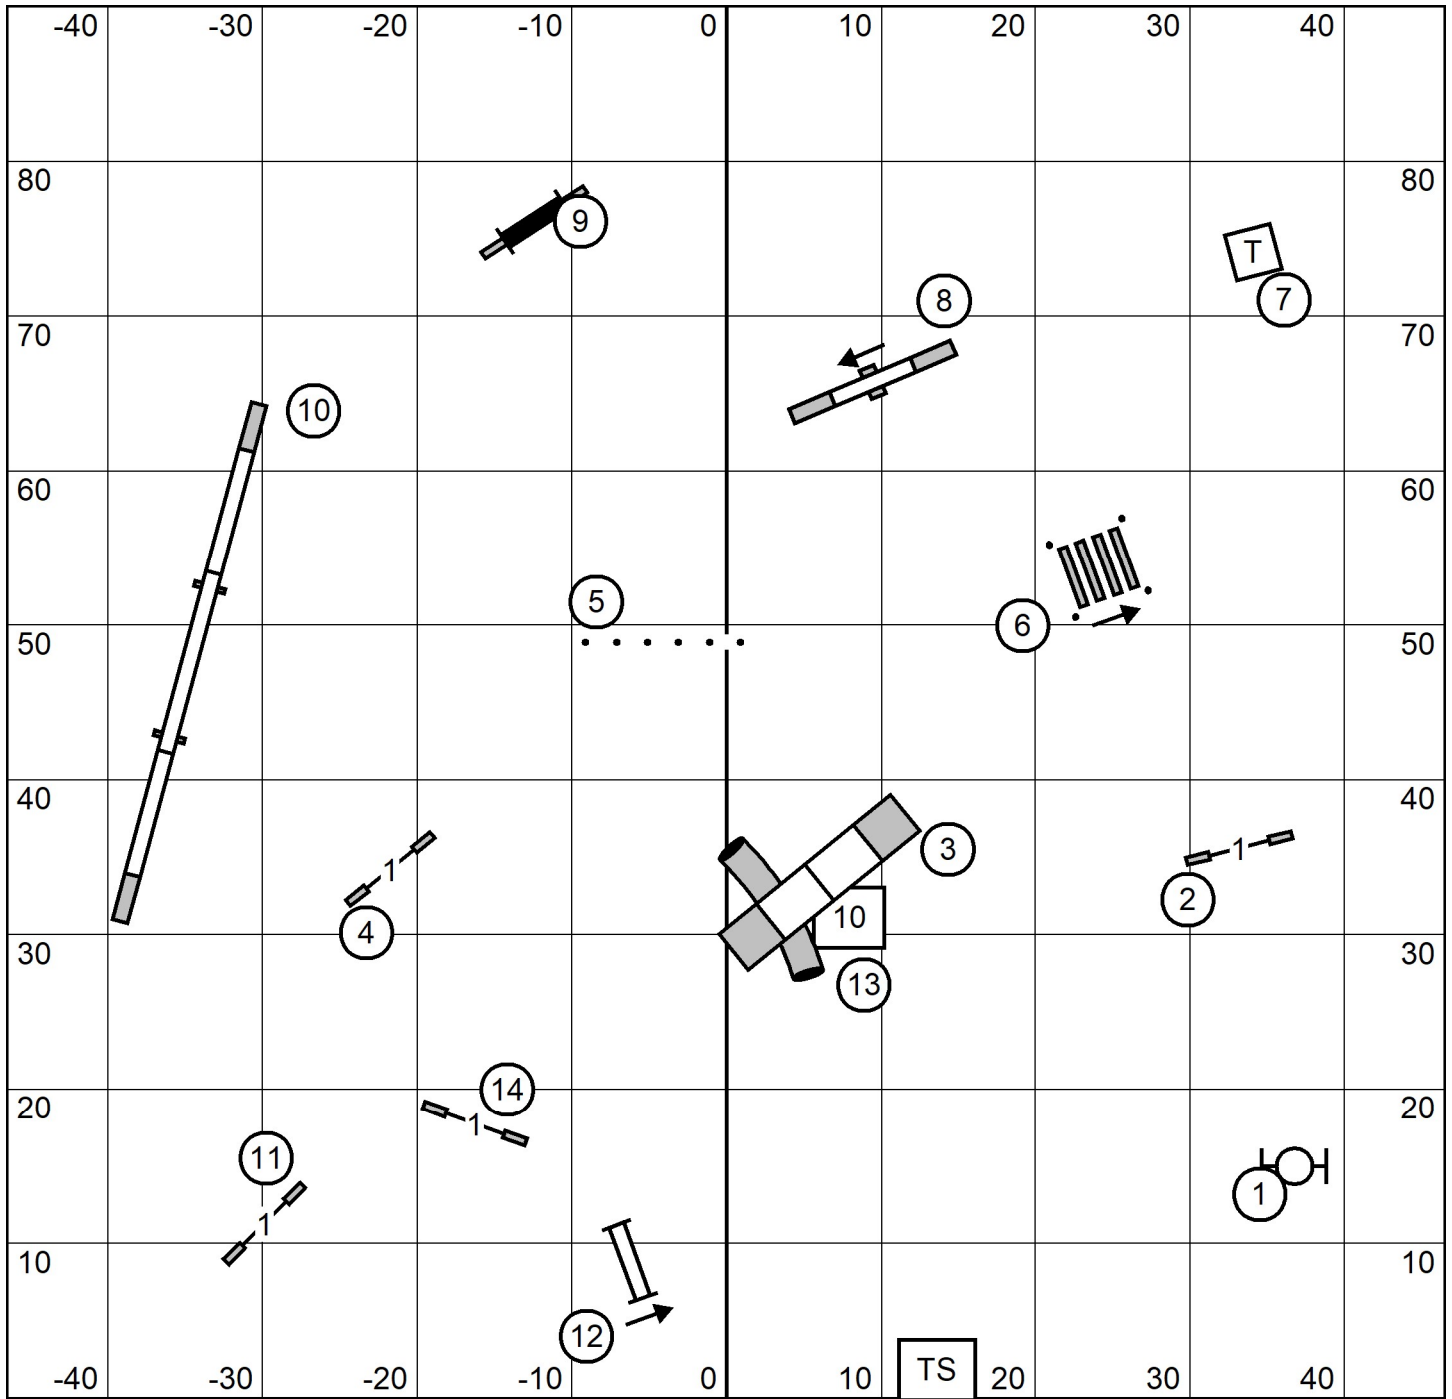

enter

exit

LH

**Open Standard**  
 Cocker Spaniel Club of Rhode Island  
 Fri May 29, 2026  
 Bill Pinder

enter

exit

LH

**Novice Standard**  
 Cocker Spaniel Club of Rhode Island  
 Fri May 29, 2026  
 Bill Pinder