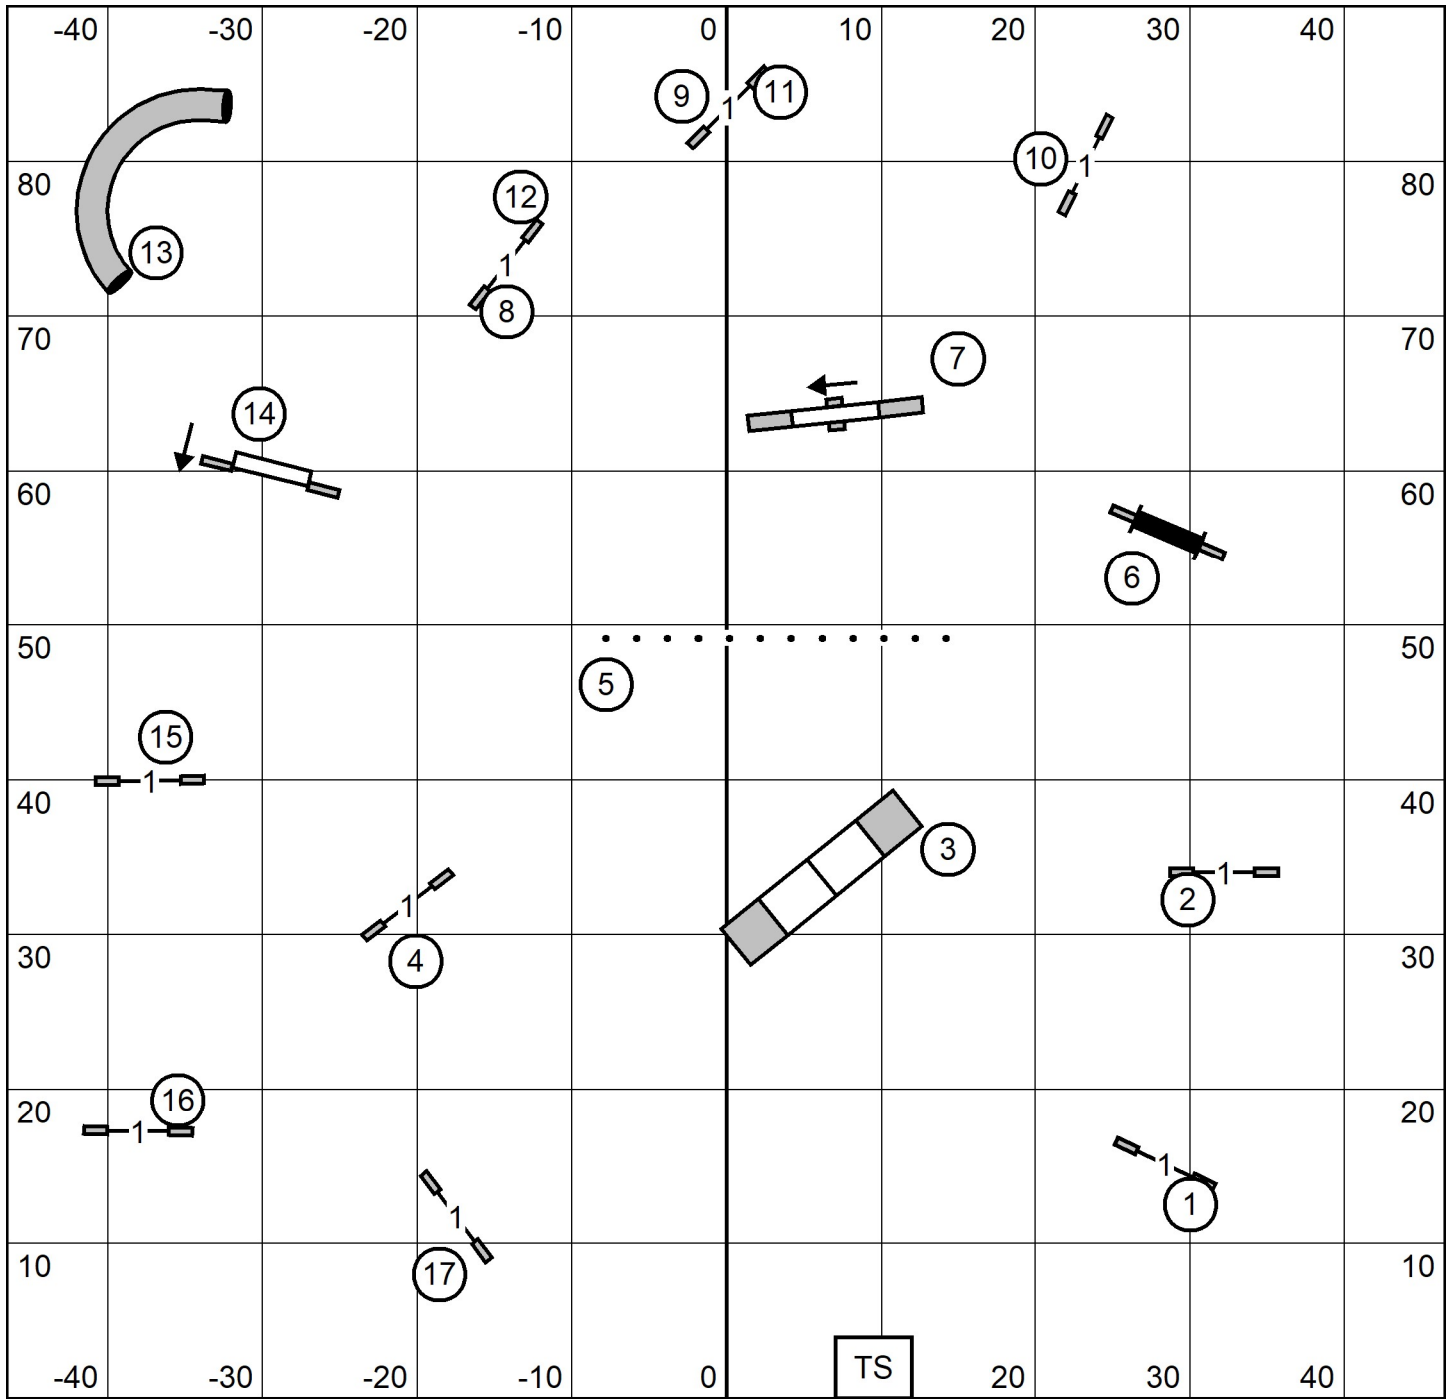

exit

LH

Time 2 Beat
Cocker Spaniel Club of Rhode Island
Fri May 29, 2026
Bill Pinder

enter