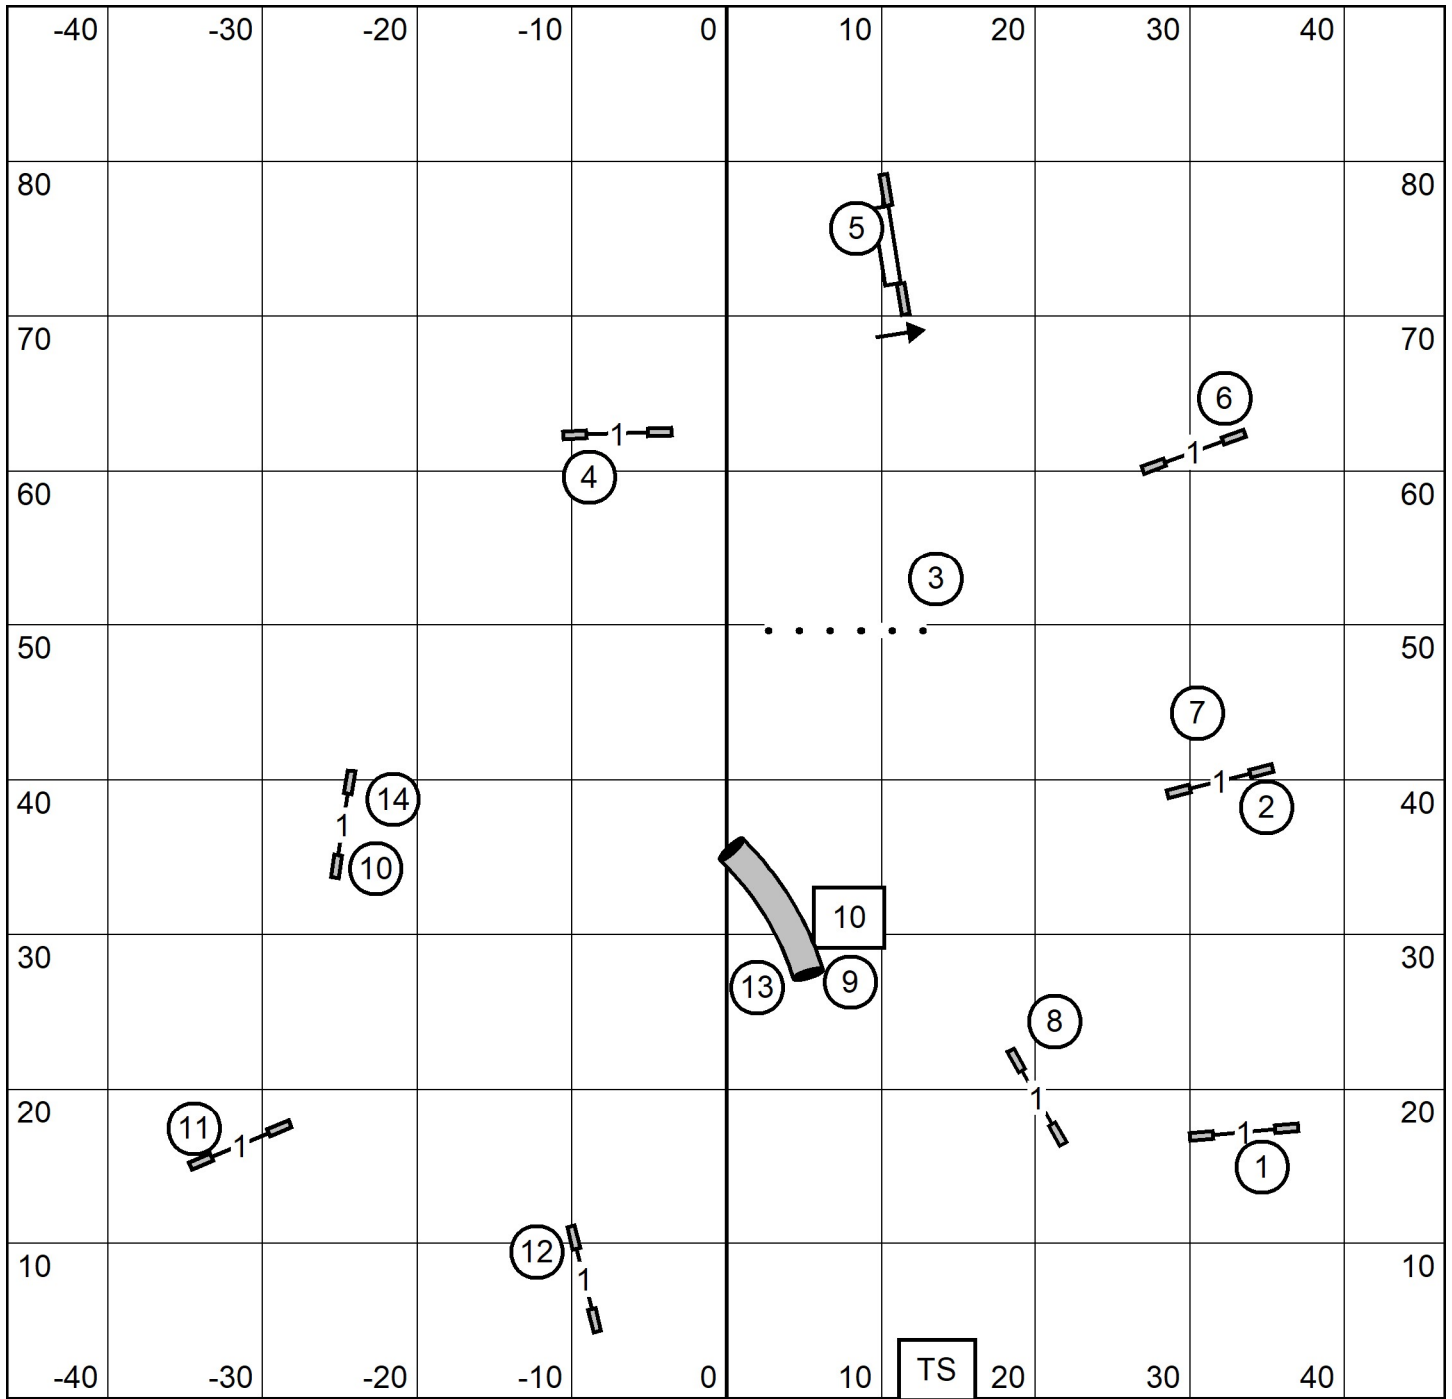

exit	LH	Novice JWW Cocker Spaniel Club of Rhode Island Fri May 29, 2026 Bill Pinder	Enter