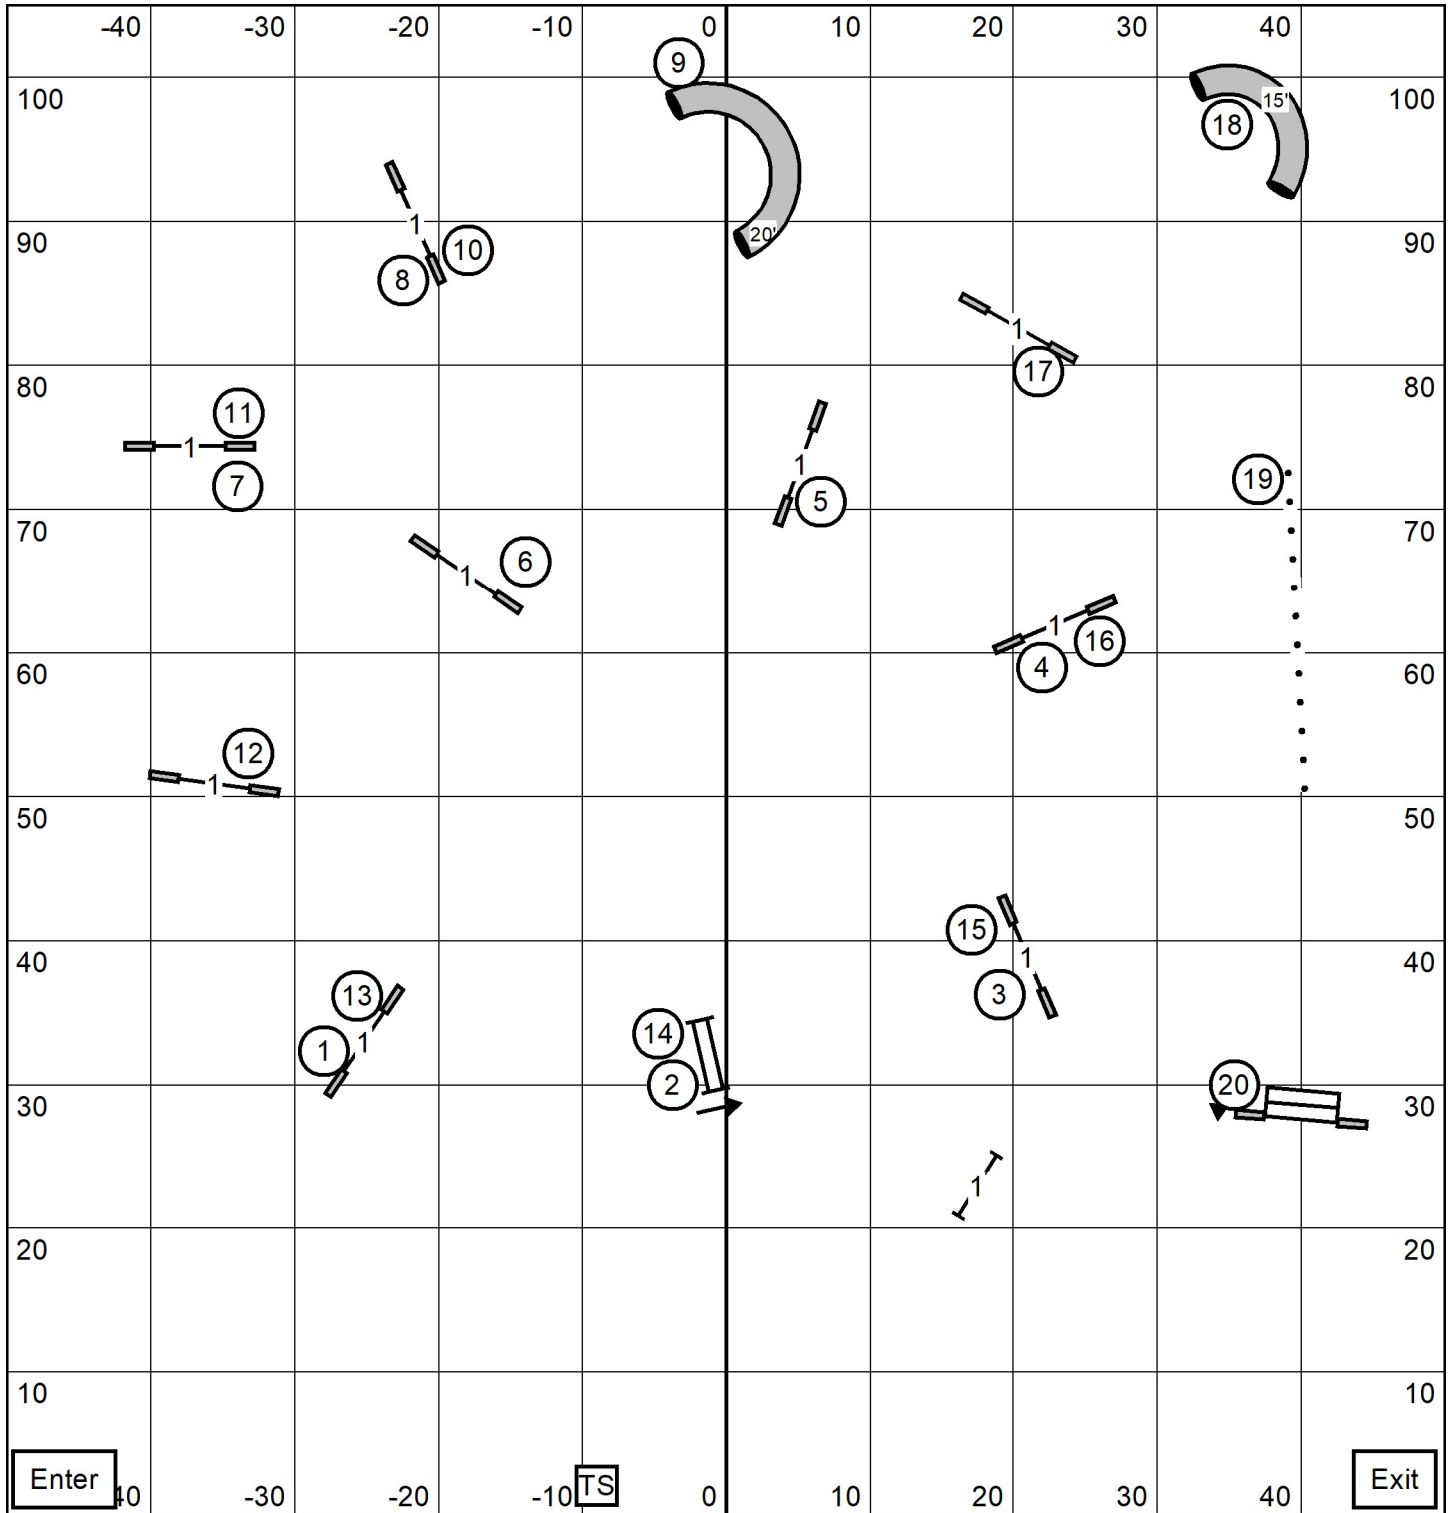

Southern Berkshire Golden Retriever Club
Northford, CT
Friday June 5, 2026

Designed by: Ronda Bermke
Judged By: Sandy Moody

**Excellent/Master
JWW**