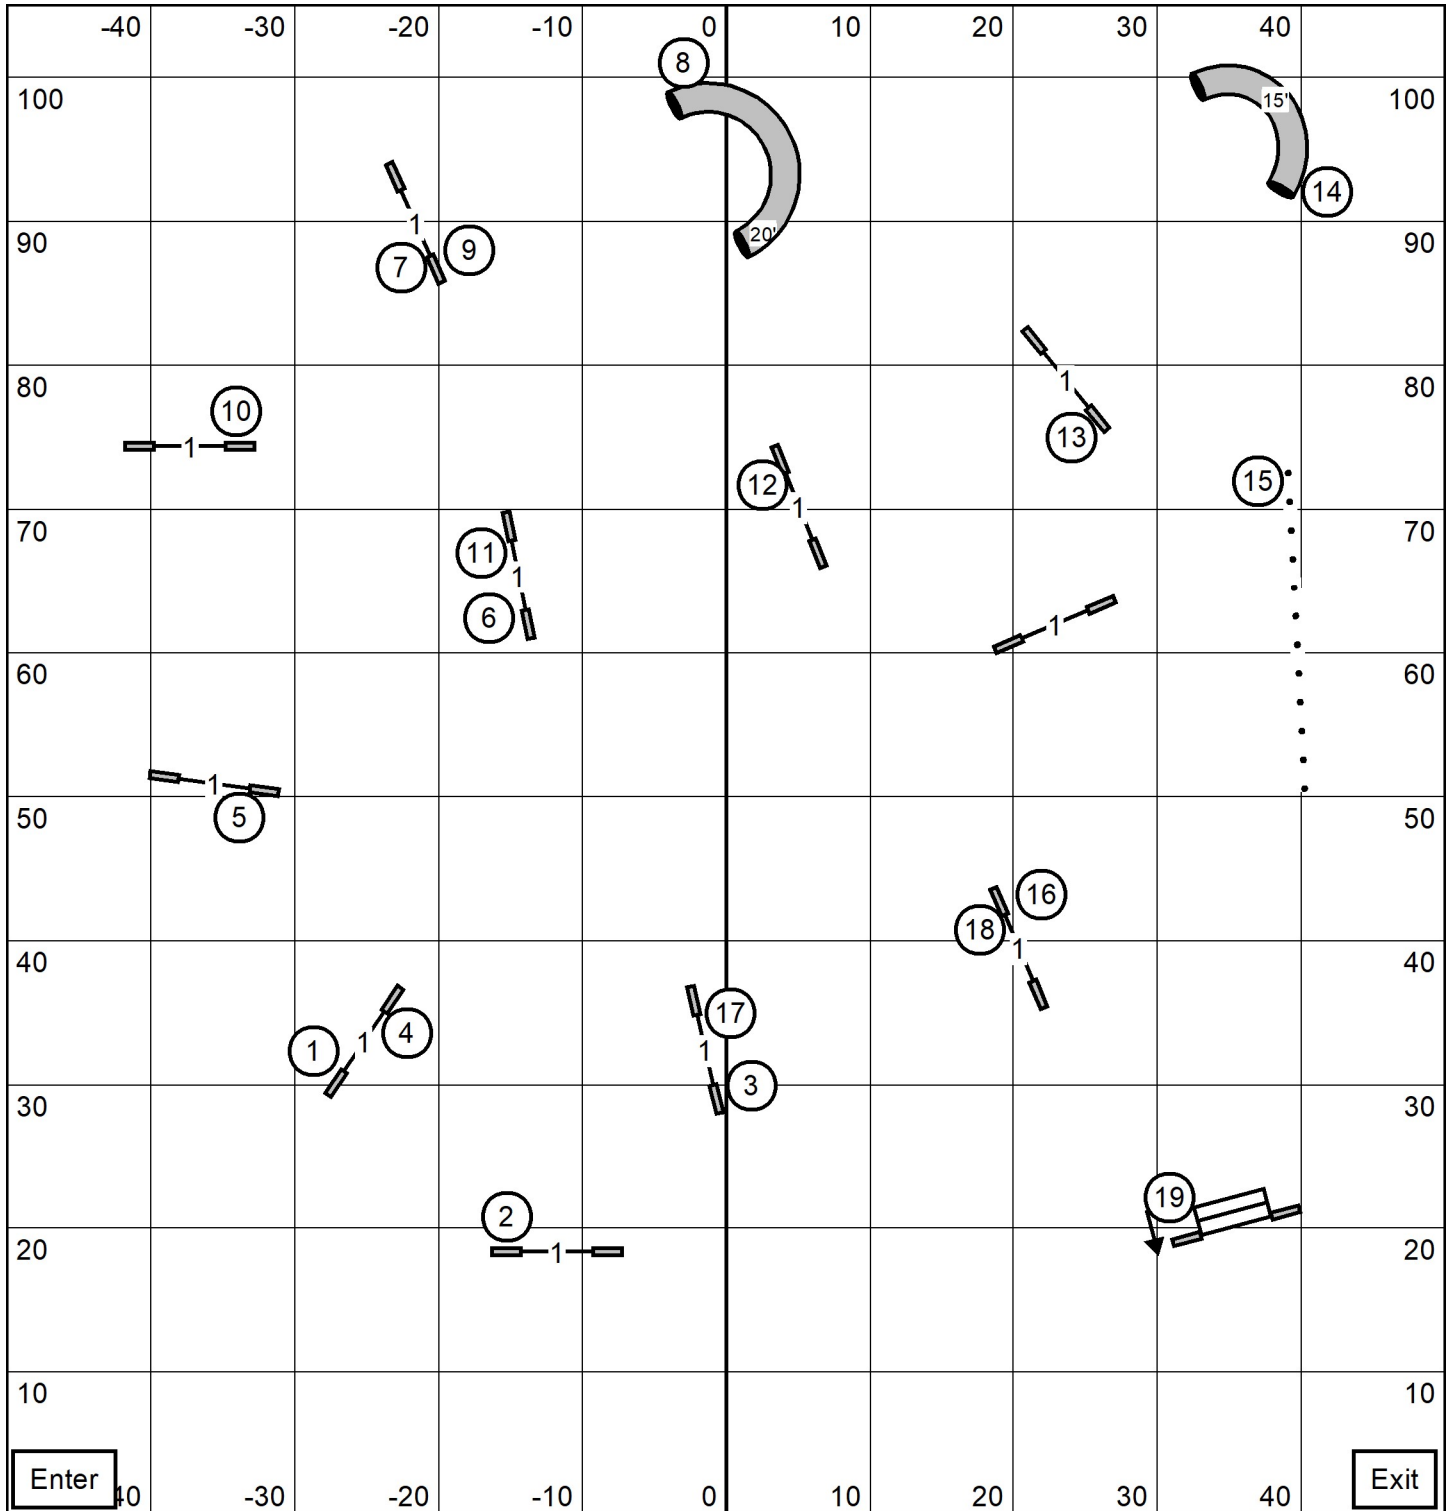

Southern Berkshire Golden Retriever Club
 Northford, CT
 Friday June 5, 2026
 All FAST

Designed by: Ronda Bermke
 Judged By: Sandy Moody

E/M Send 4-5-6 OR sq6-3-sq4 (solid line)
 Open Send 5-6 OR Sq6-3 (solid line)
 Novice Send 5-6 (dashed line)

Southern Berkshire Golden Retriever Club
 Northford, CT
 Friday June 5, 2026

Designed by: Ronda Bermke
 Judged By: Sandy Moody

EX/MAS STD

TS
 Southern Berkshire Golden Retriever Club
 Northford, CT
 Friday June 5, 2026

Designed by: Ronda Bernke
 Judged By: Sandy Moody

Premier JWW

Southern Berkshire Golden Retriever Club
 Northford, CT
 Friday June 5, 2026

Designed by: Ronda Bermke
 Judged By: Sandy Moody

**Excellent/Master
 JWW**