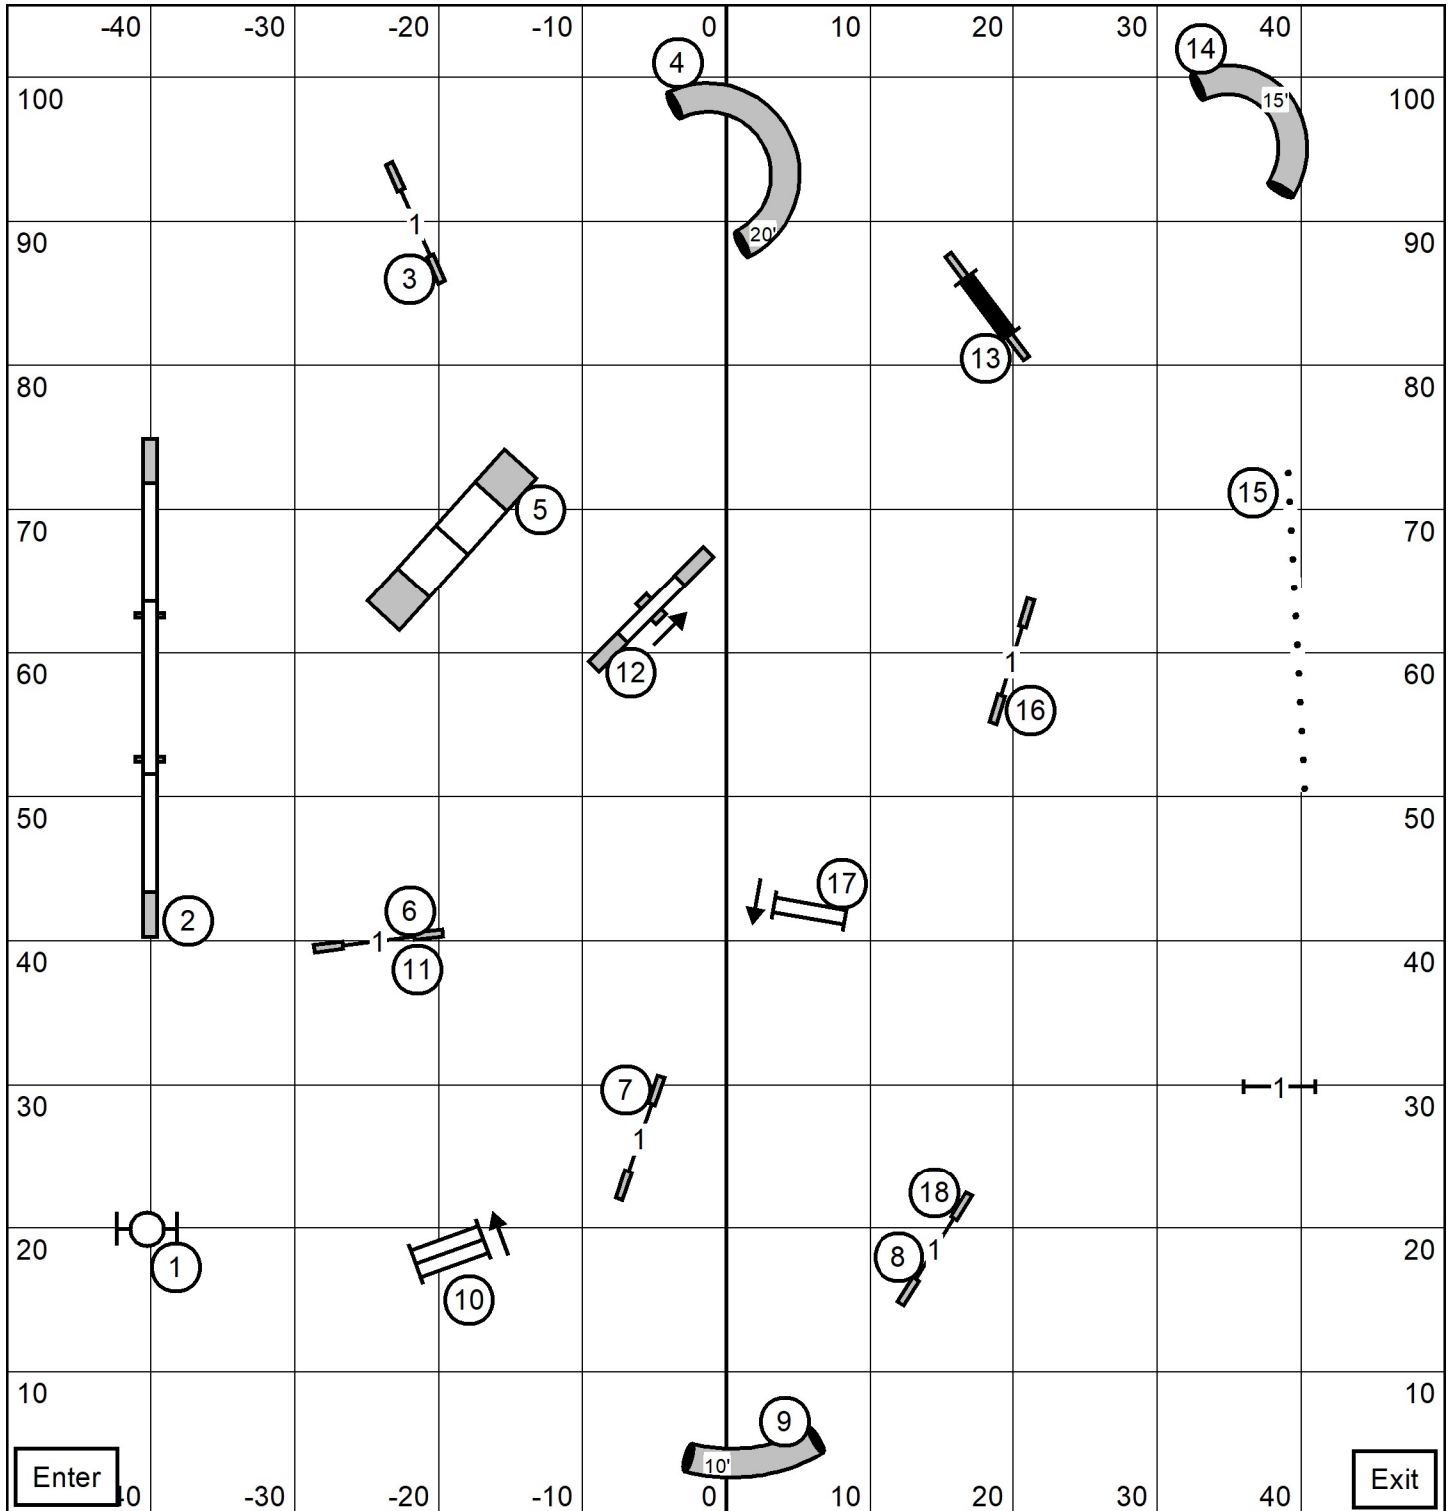

Southern Berkshire Golden Retriever Club
 Northford, CT
 Friday June 5, 2026
 All FAST

Designed by: Ronda Bermke
 Judged By: Sandy Moody

E/M Send 4-5-6 OR sq6-3-sq4 (solid line)
 Open Send 5-6 OR Sq6-3 (solid line)
 Novice Send 5-6 (dashed line)

Southern Berkshire Golden Retriever Club
 Northford, CT
 Friday June 5, 2026

Designed by: Ronda Bermke
 Judged By: Sandy Moody

EX/MAS STD

TS
 Southern Berkshire Golden Retriever Club
 Northford, CT
 Friday June 5, 2026

Designed by: Ronda Bernke
 Judged By: Sandy Moody

Premier JWW

Southern Berkshire Golden Retriever Club
 Northford, CT
 Friday June 5, 2026

Designed by: Ronda Bermke
 Judged By: Sandy Moody

**Excellent/Master
 JWW**