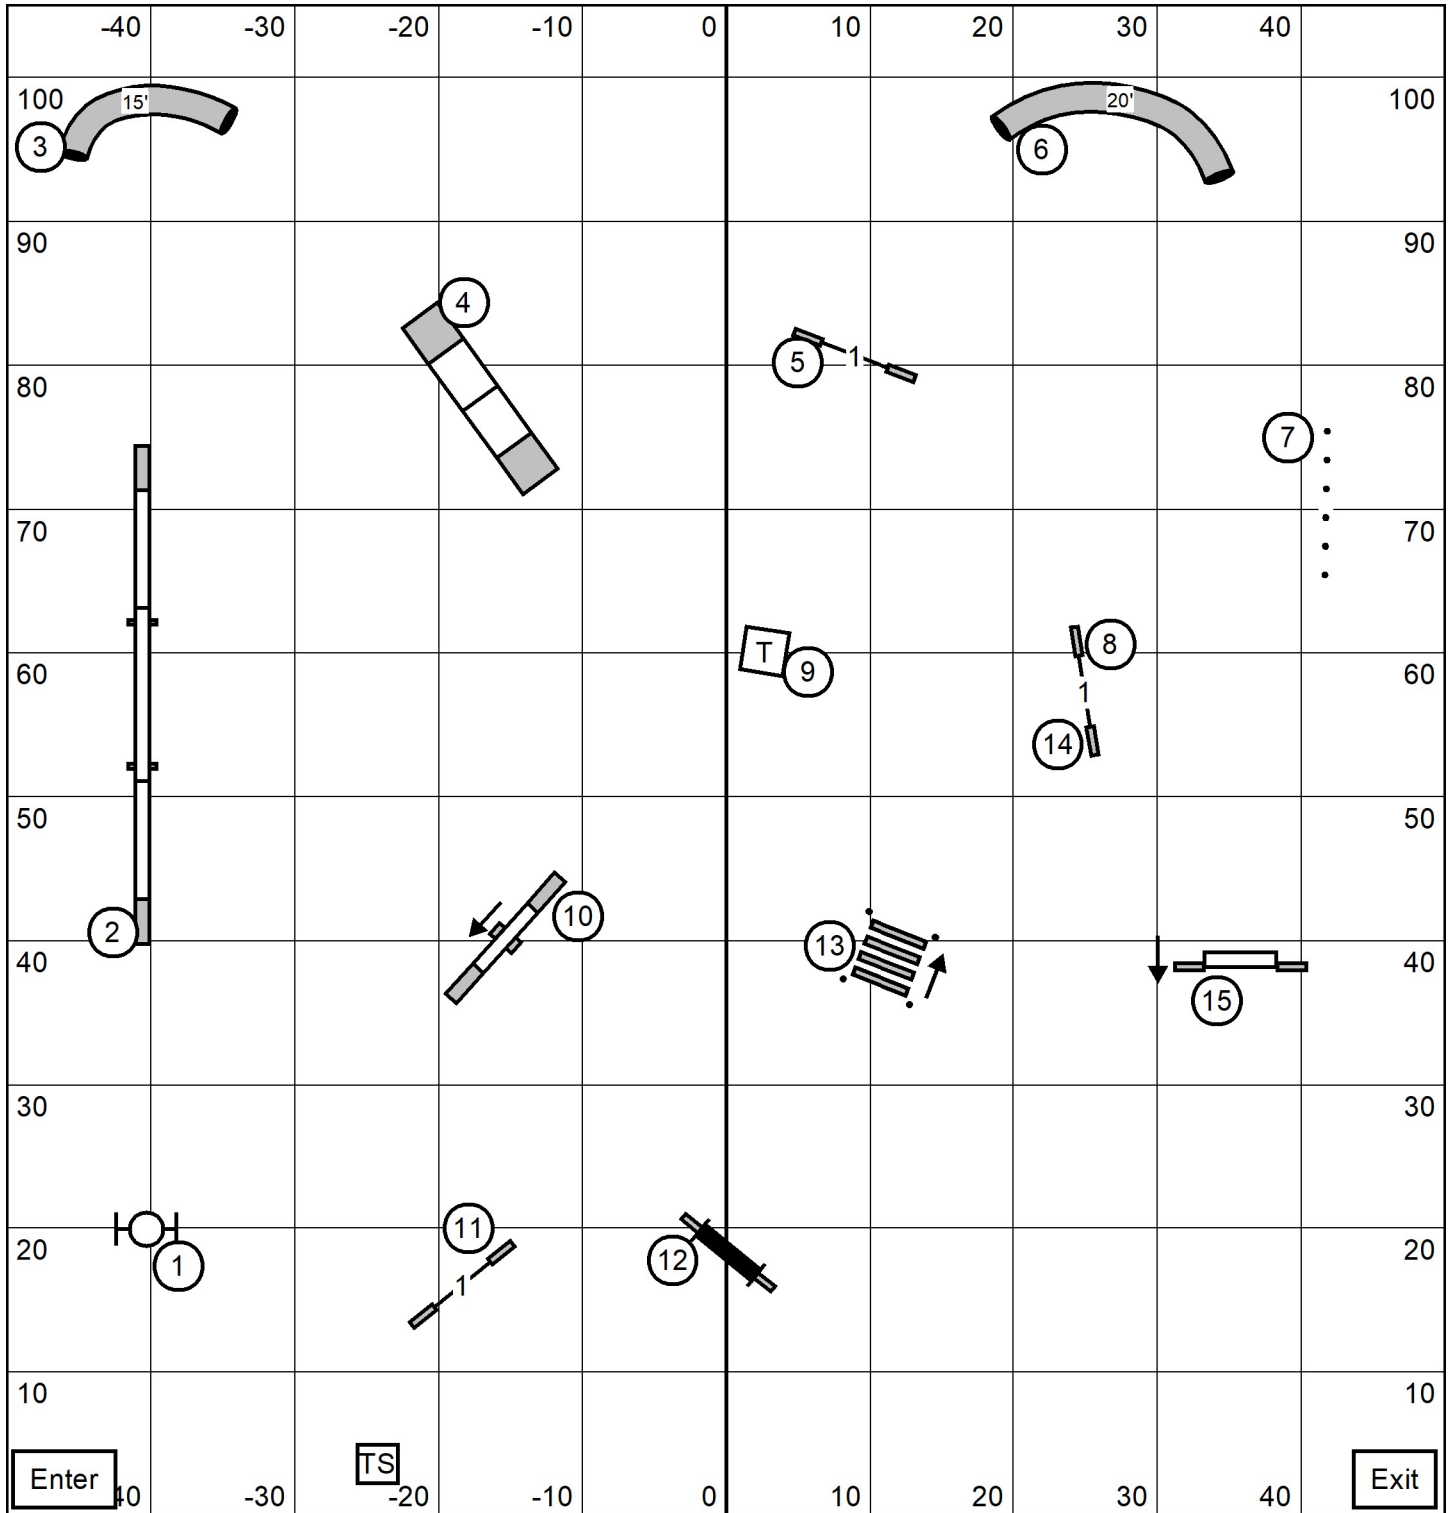

Designed by: Ronda Bermke
 Judged By: Sandy Moody

**EX/MAS
 STD**

Southern Berkshire Golden Retriever Club
 Northford, CT
 Sunday June 7, 2026

Designed by: Ronda Bermke
 Judged By: Sandy Moody

Open STD

Southern Berkshire Golden Retriever Club
 Northford, CT
 Sunday June 7, 2026