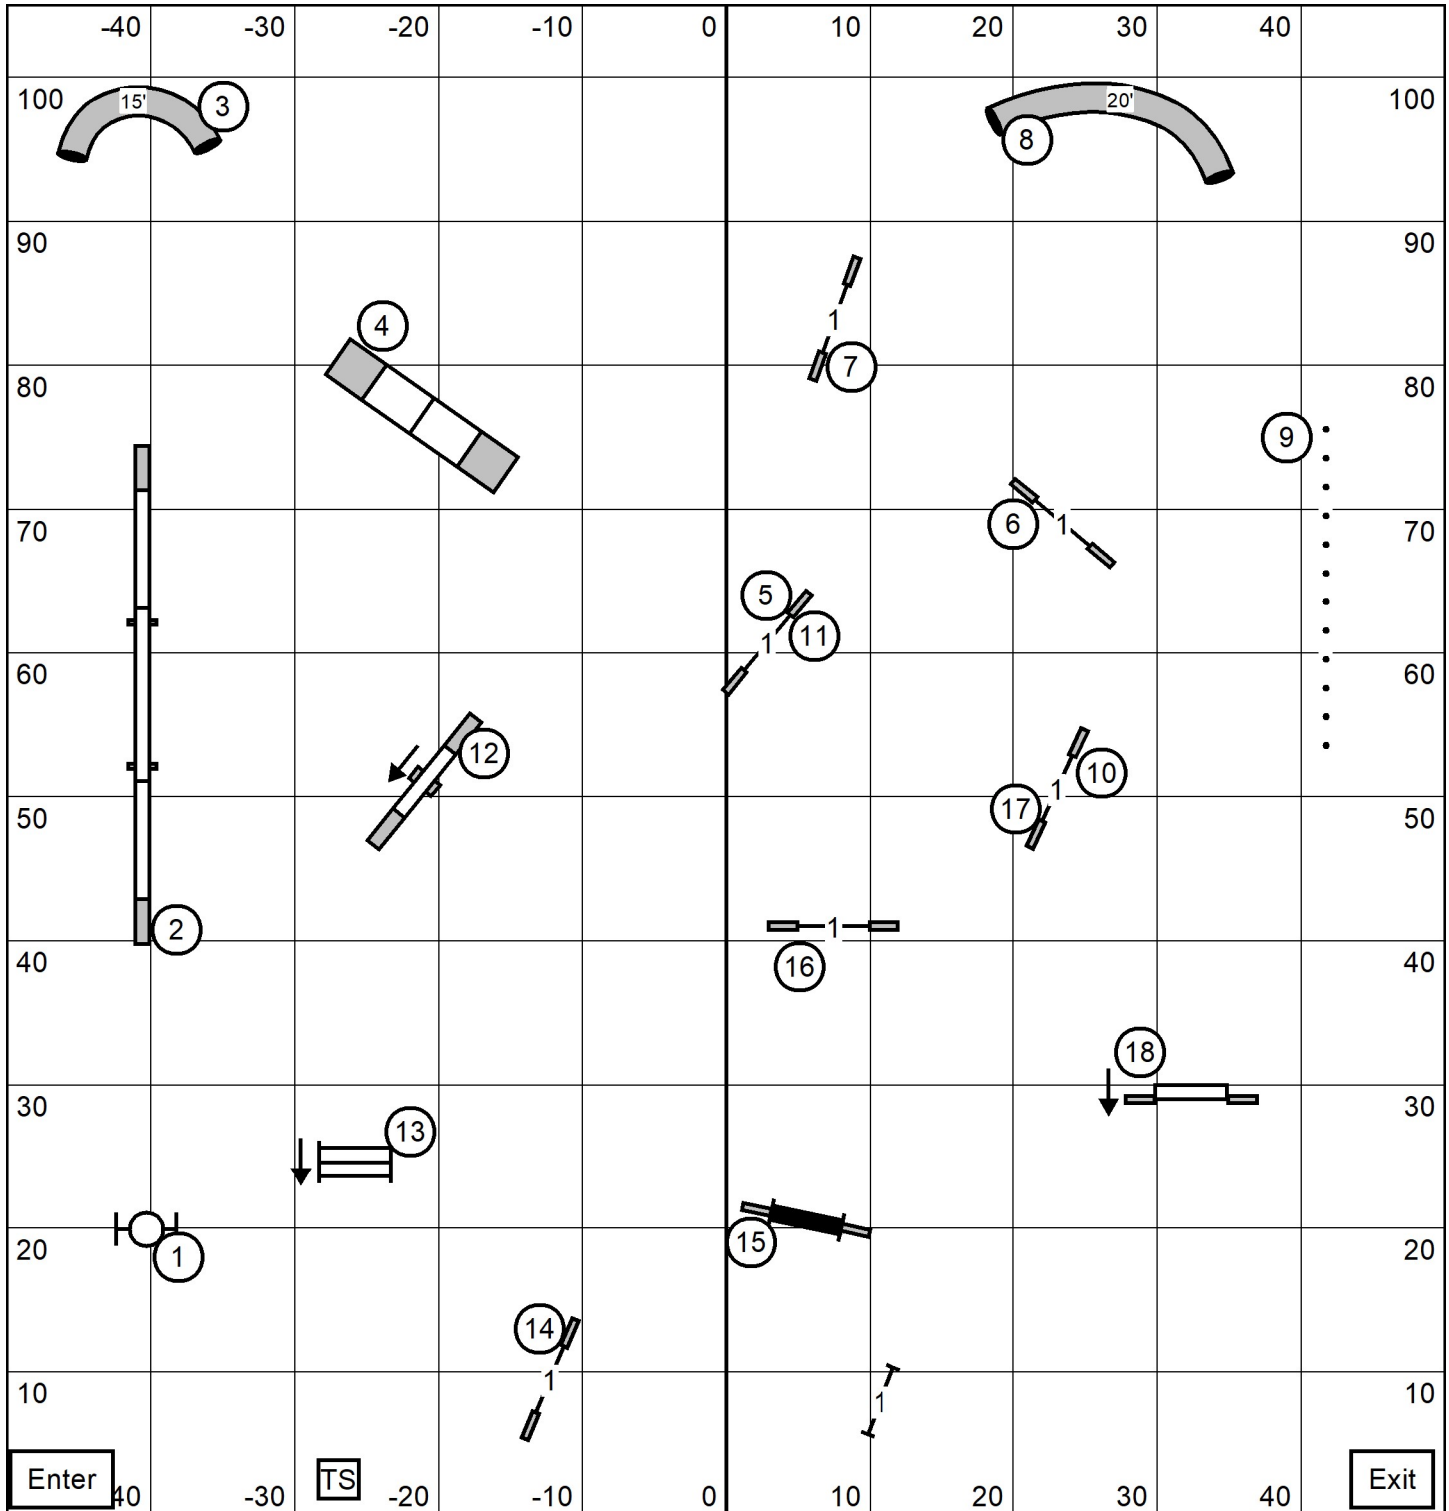

TS
 Southern Berkshire Golden Retriever Club
 Northford, CT
 Sunday June 7, 2026

Designed by: Ronda Bermke
 Judged By: Sandy Moody

T2B

Enter 40 -30 TS -20 -10 0 10 20 30 40 Exit

Southern Berkshire Golden Retriever Club
 Northford, CT
 Sunday June 7, 2026

Designed by: Ronda Bermke
 Judged By: Sandy Moody

**EX/MAS
 STD**

Southern Berkshire Golden Retriever Club
 Northford, CT
 Sunday June 7, 2026

Designed by: Ronda Bermke
 Judged By: Sandy Moody

Open STD

Southern Berkshire Golden Retriever Club
 Northford, CT
 Sunday June 7, 2026