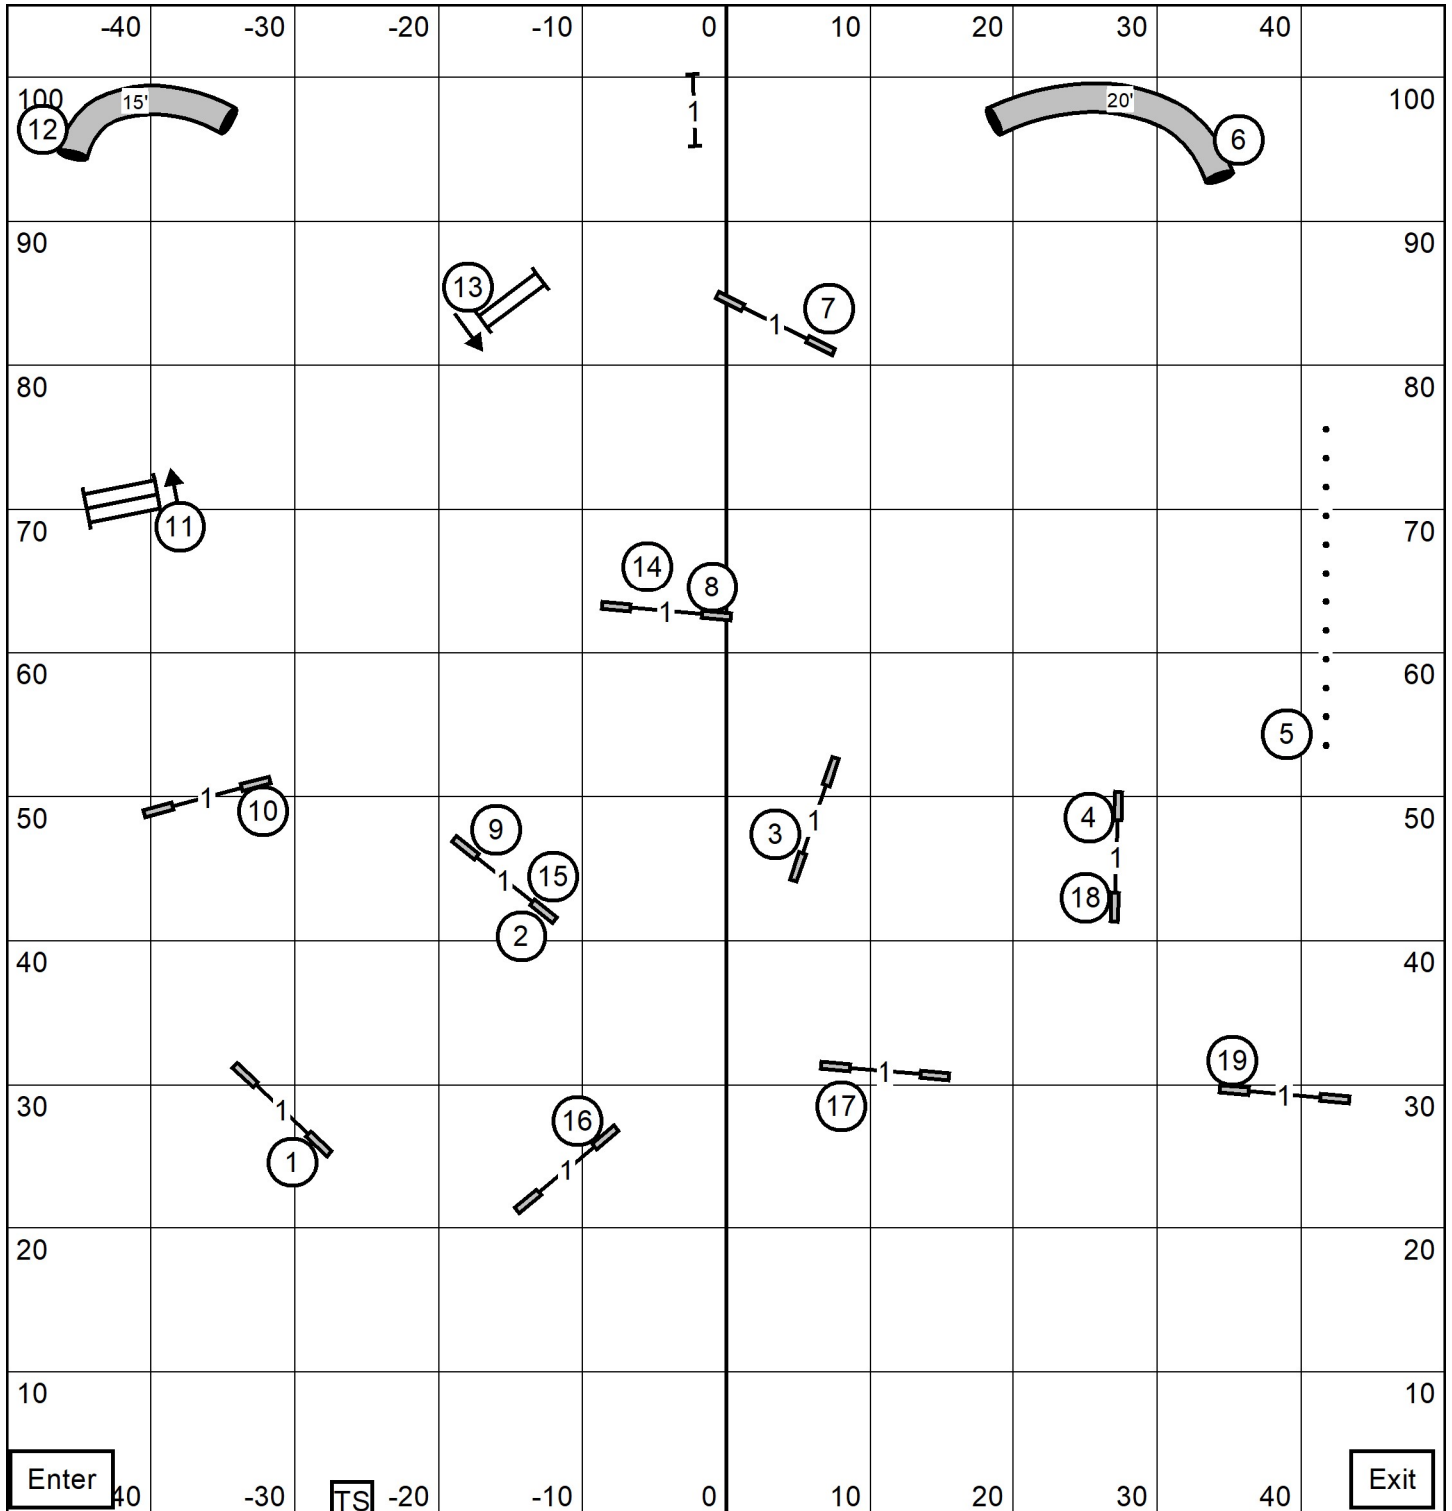

Southern Berkshire Golden Retriever Club
Northford, CT
Sunday June 7, 2026

Designed by: Ronda Bermke
Judged By: Sandy Moody

**Excellent/Master
JWW**