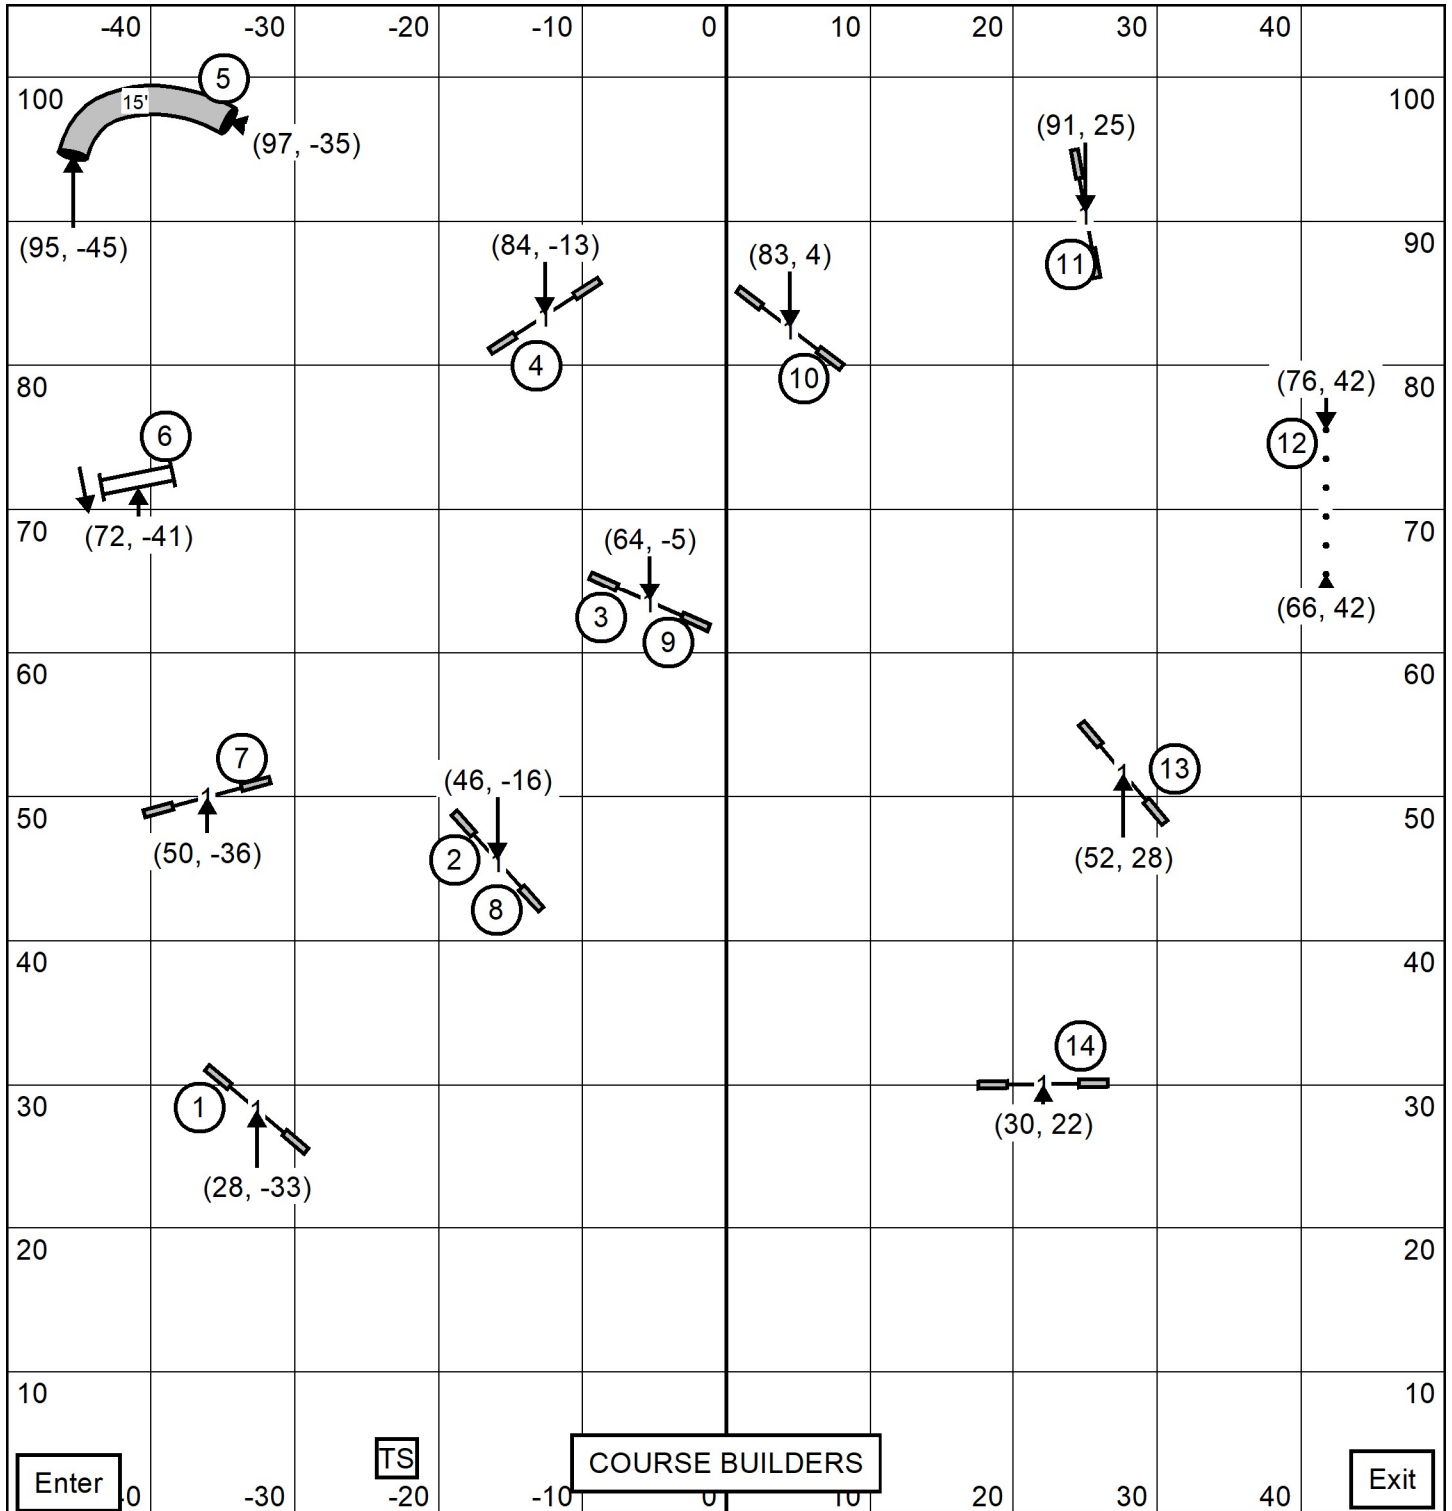

Southern Berkshire Golden Retriever Club
 Northford, CT
 Sunday June 7, 2026

Designed by: Ronda Bermke
 Judged By: Sandy Moody

Novice JWW