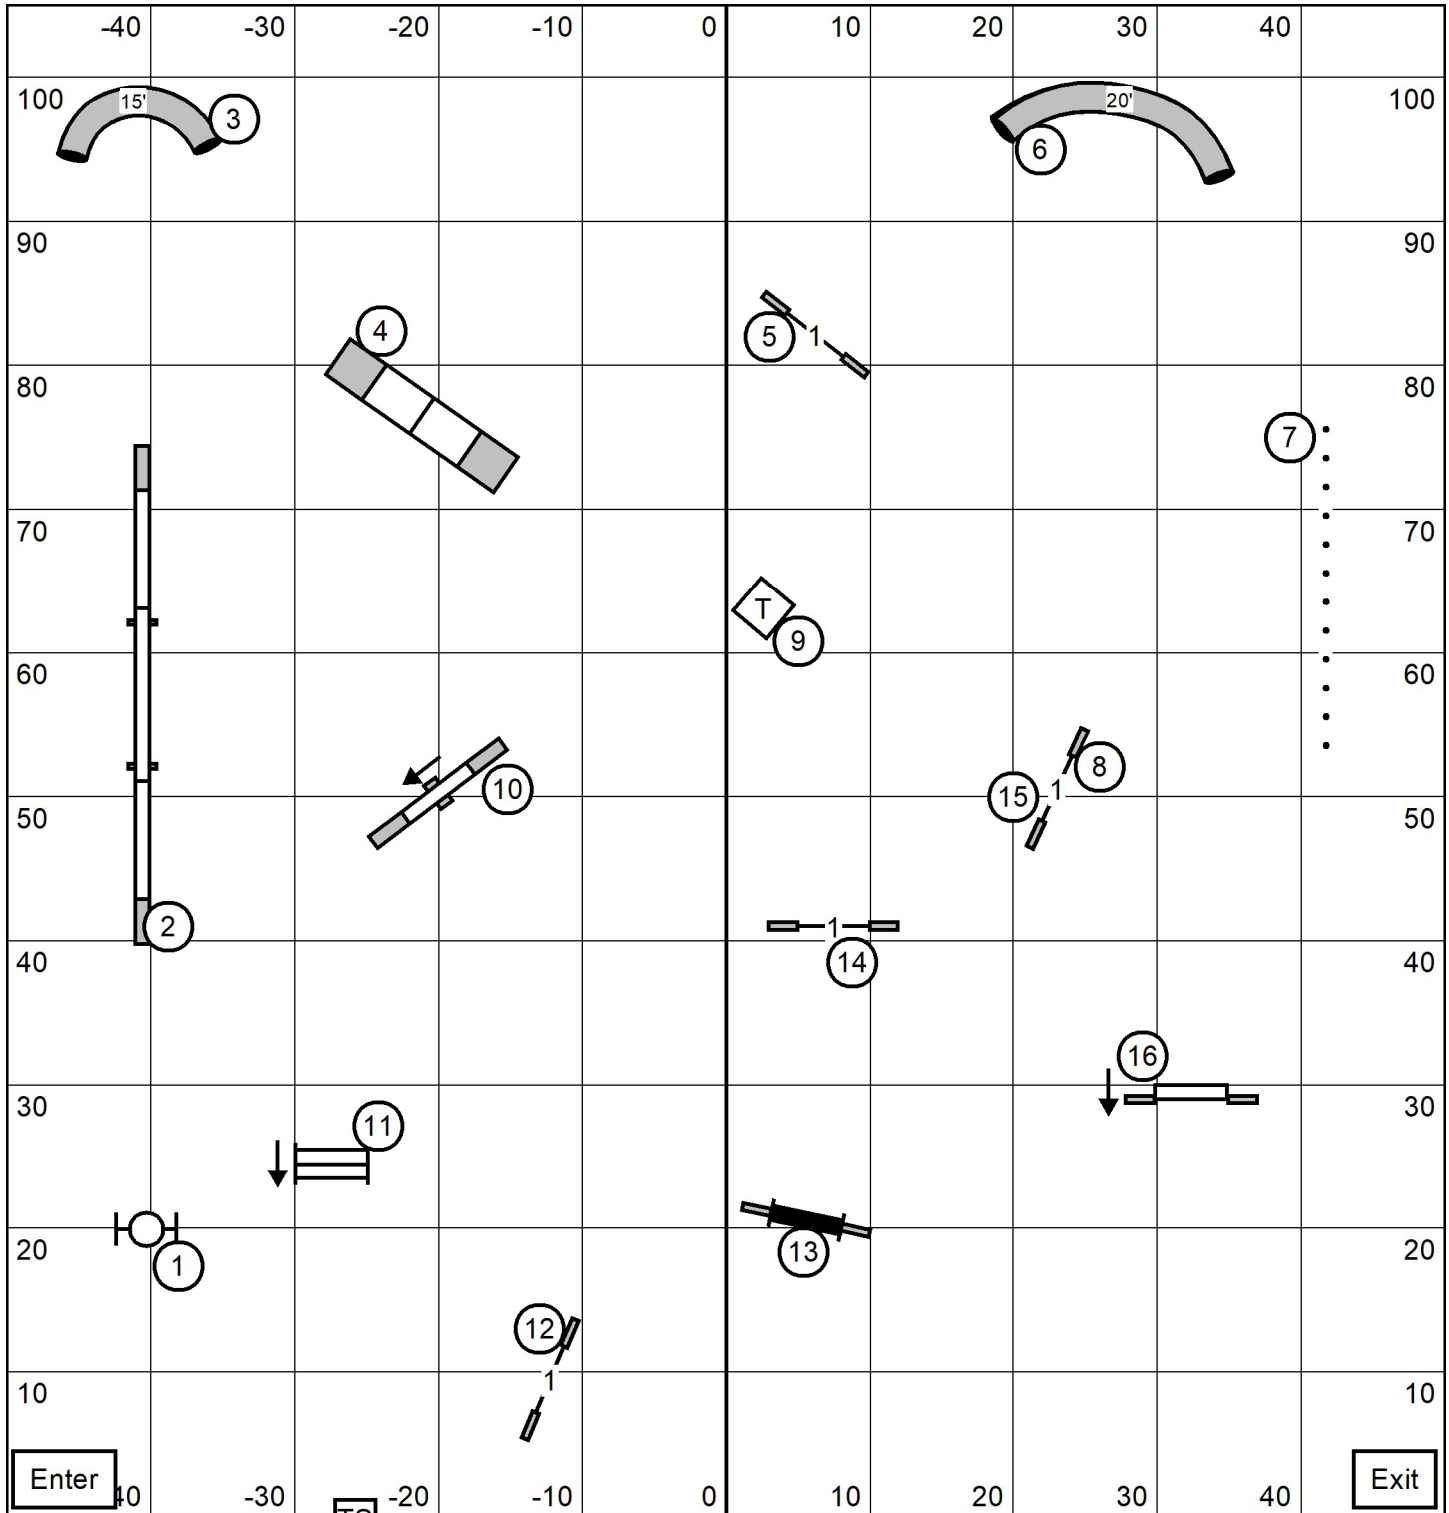

TS
 Southern Berkshire Golden Retriever Club
 Northford, CT
 Sunday June 7, 2026

Designed by: Ronda Bermke
 Judged By: Sandy Moody

T2B

Enter 40 -30 TS -20 -10 0 10 20 30 40 Exit

Southern Berkshire Golden Retriever Club
 Northford, CT
 Sunday June 7, 2026

Designed by: Ronda Bermke
 Judged By: Sandy Moody

**EX/MAS
 STD**

Southern Berkshire Golden Retriever Club
 Northford, CT
 Sunday June 7, 2026

Designed by: Ronda Bermke
 Judged By: Sandy Moody

Open STD

Southern Berkshire Golden Retriever Club
 Northford, CT
 Sunday June 7, 2026