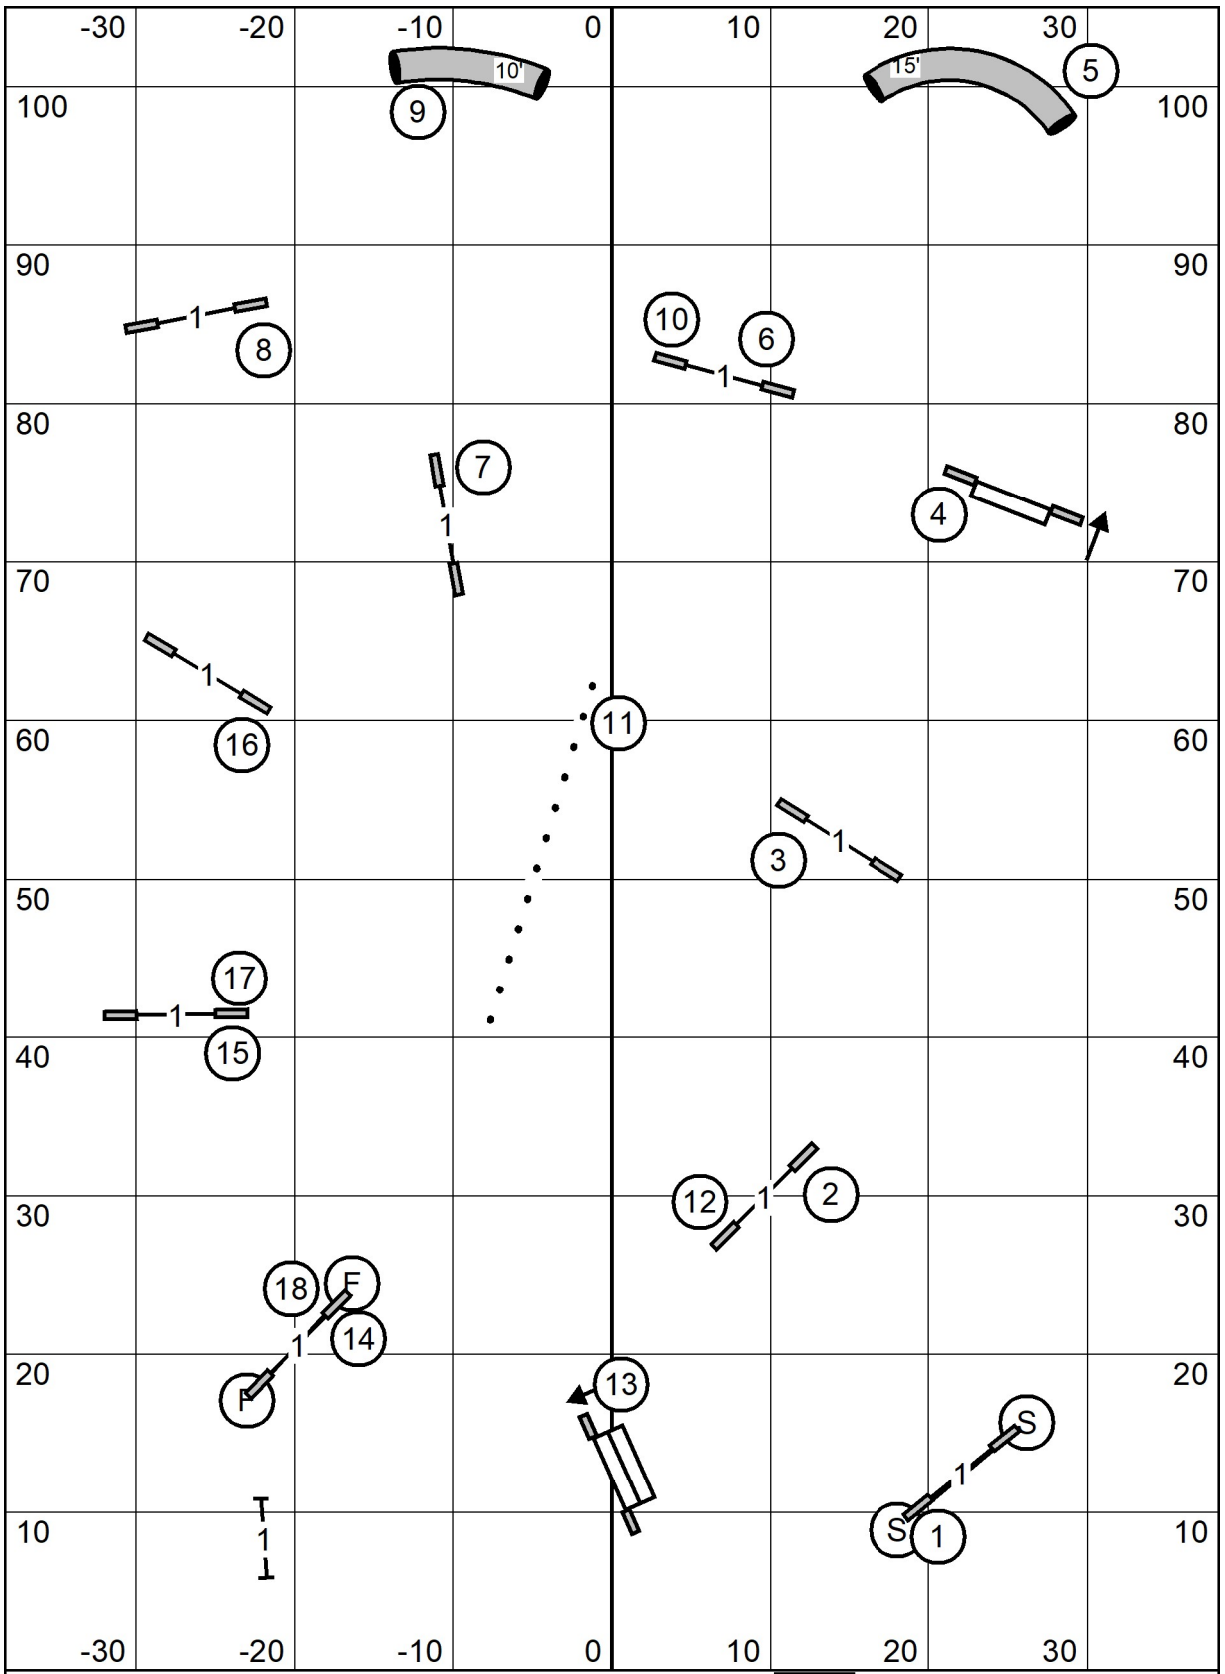

Exit

Enter

TS

MASTER EXCELLENT JWW

Mayflower Pembroke Welsh Corgi Club
Judge Sherry Spivey
Monday June 8, 2026