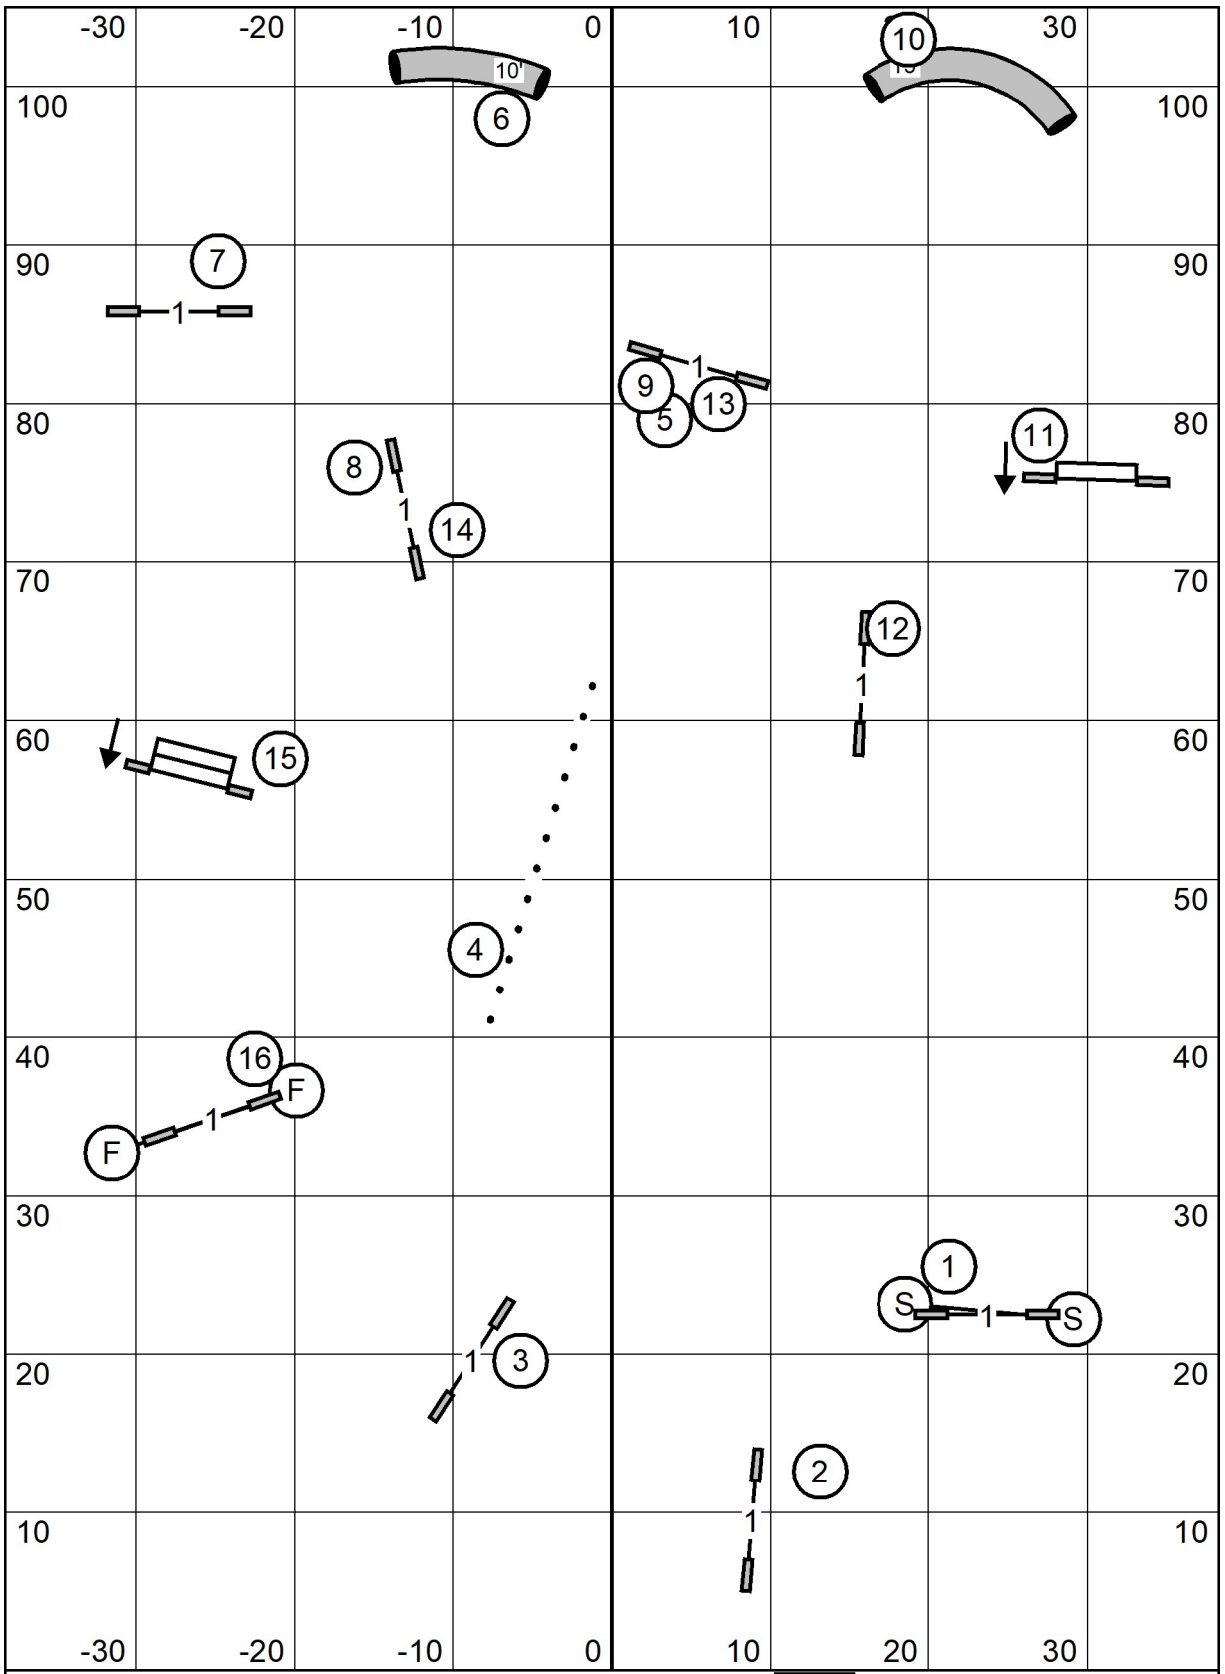

Exit

Enter

TS

OPEN JWW

Mayflower Pembroke Welsh Corgi Club
Judge Sherry Spivey
Monday June 8, 2026