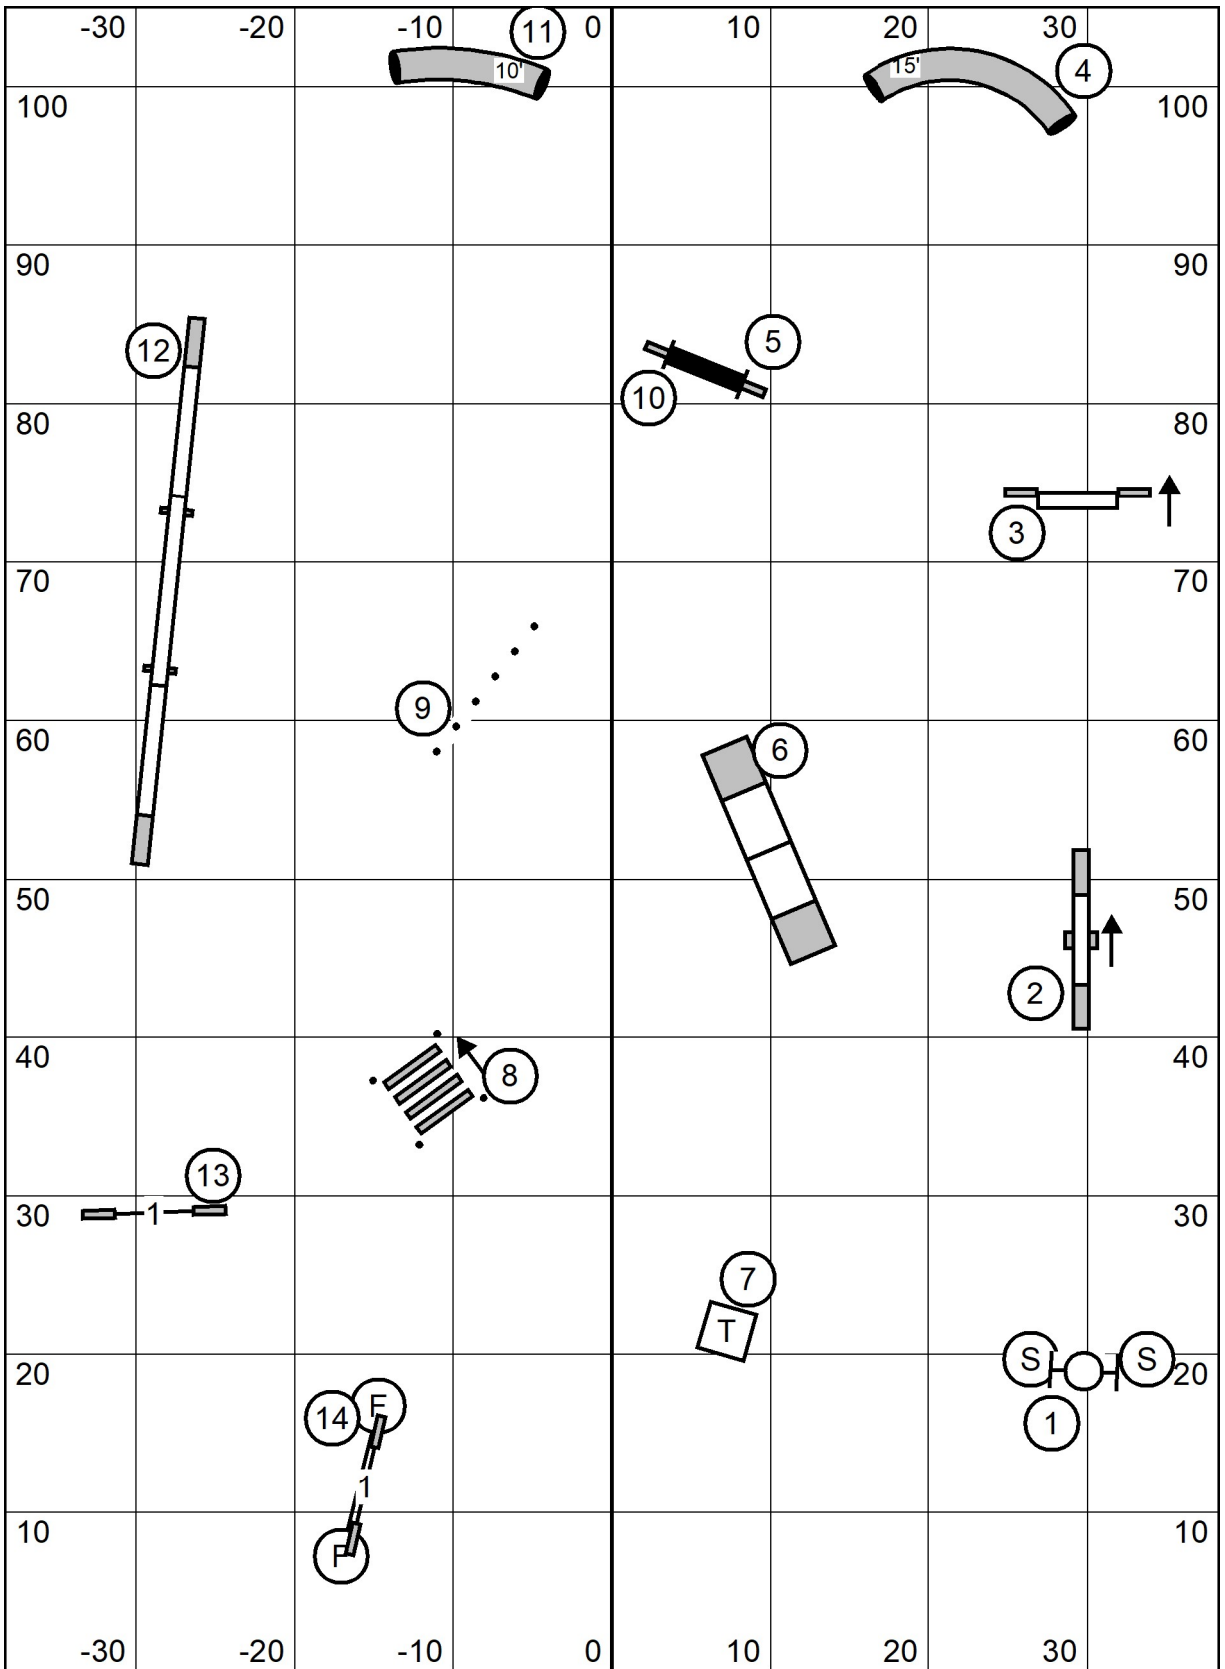

Exit Enter TS

# OPEN STANDARD

Mayflower Pembroke Welsh Corgi Club  
 Judge Sherry Spivey  
 Monday June 8, 2026

Exit

Enter

TS