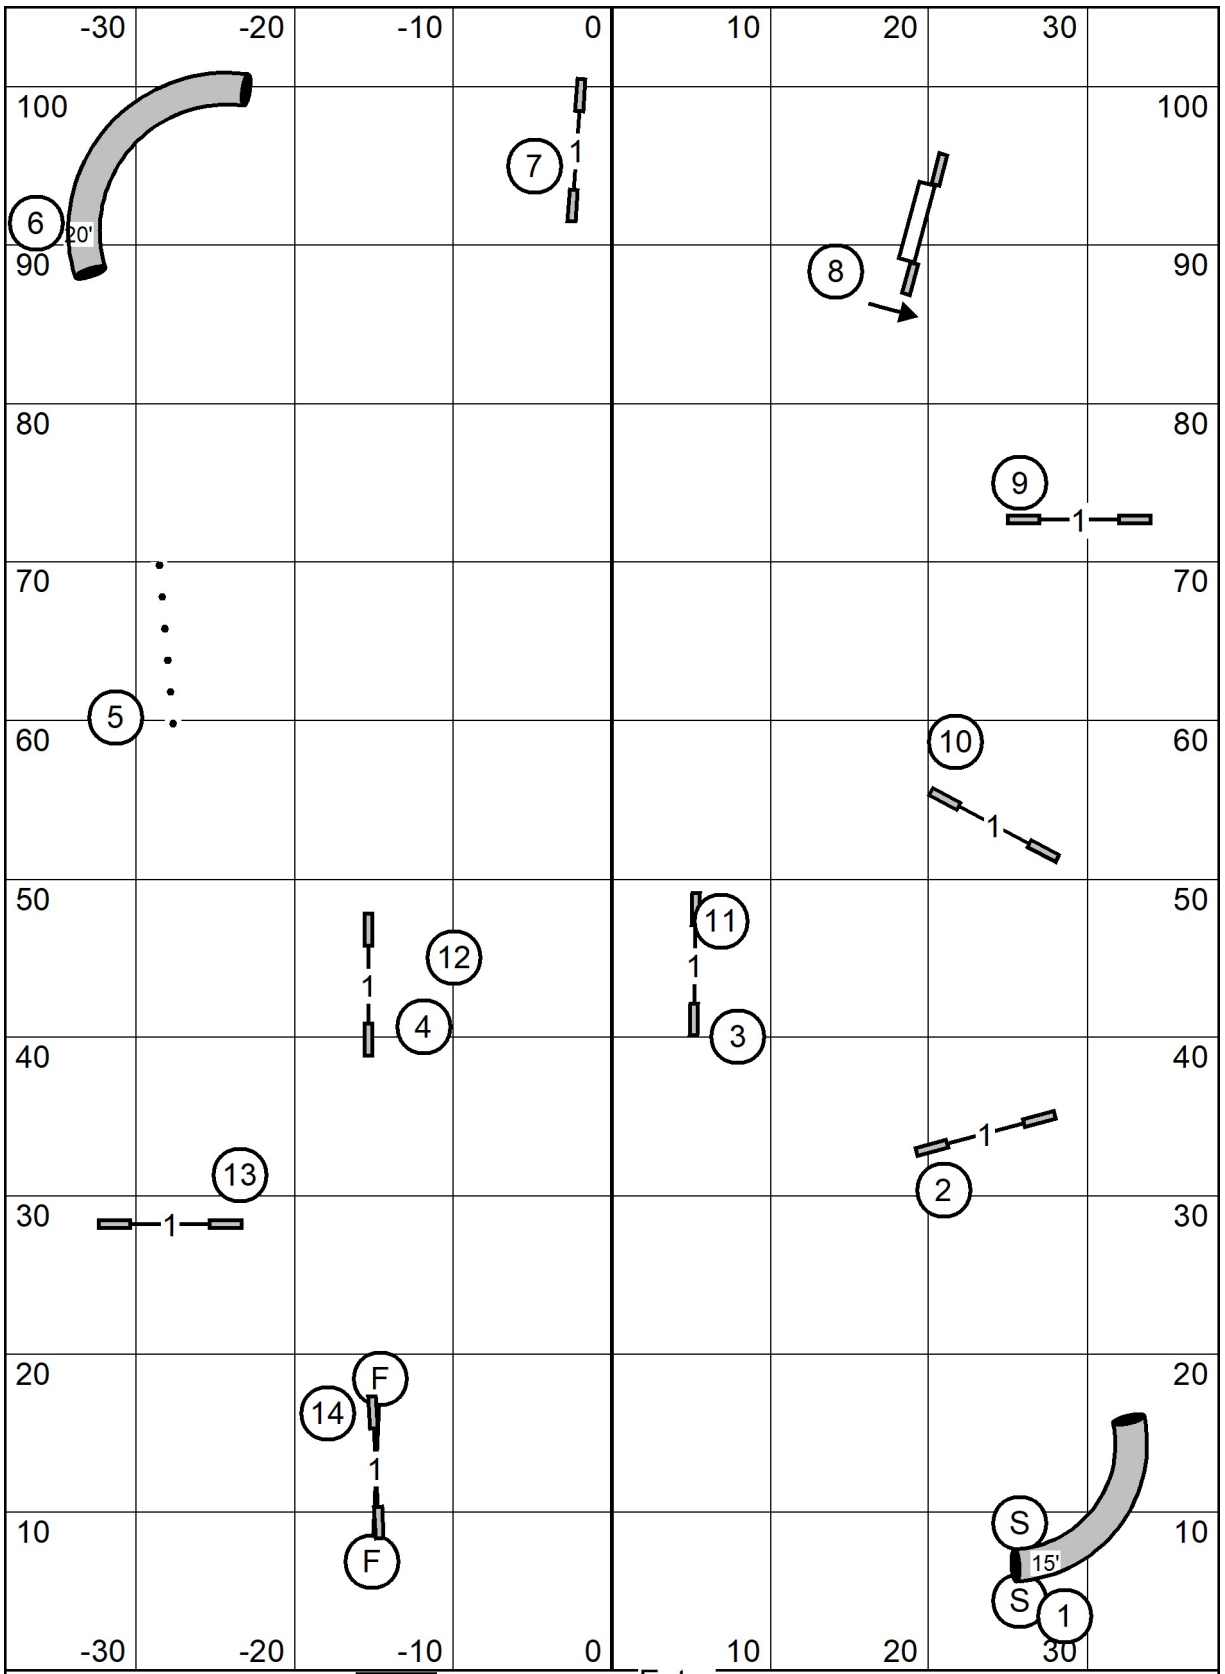

Exit

TS

Enter

NOVICE JWW

Mayflower Pembroke Welsh Corgi Club
Judge Sherry Spivey
Tuesday June 9, 2026