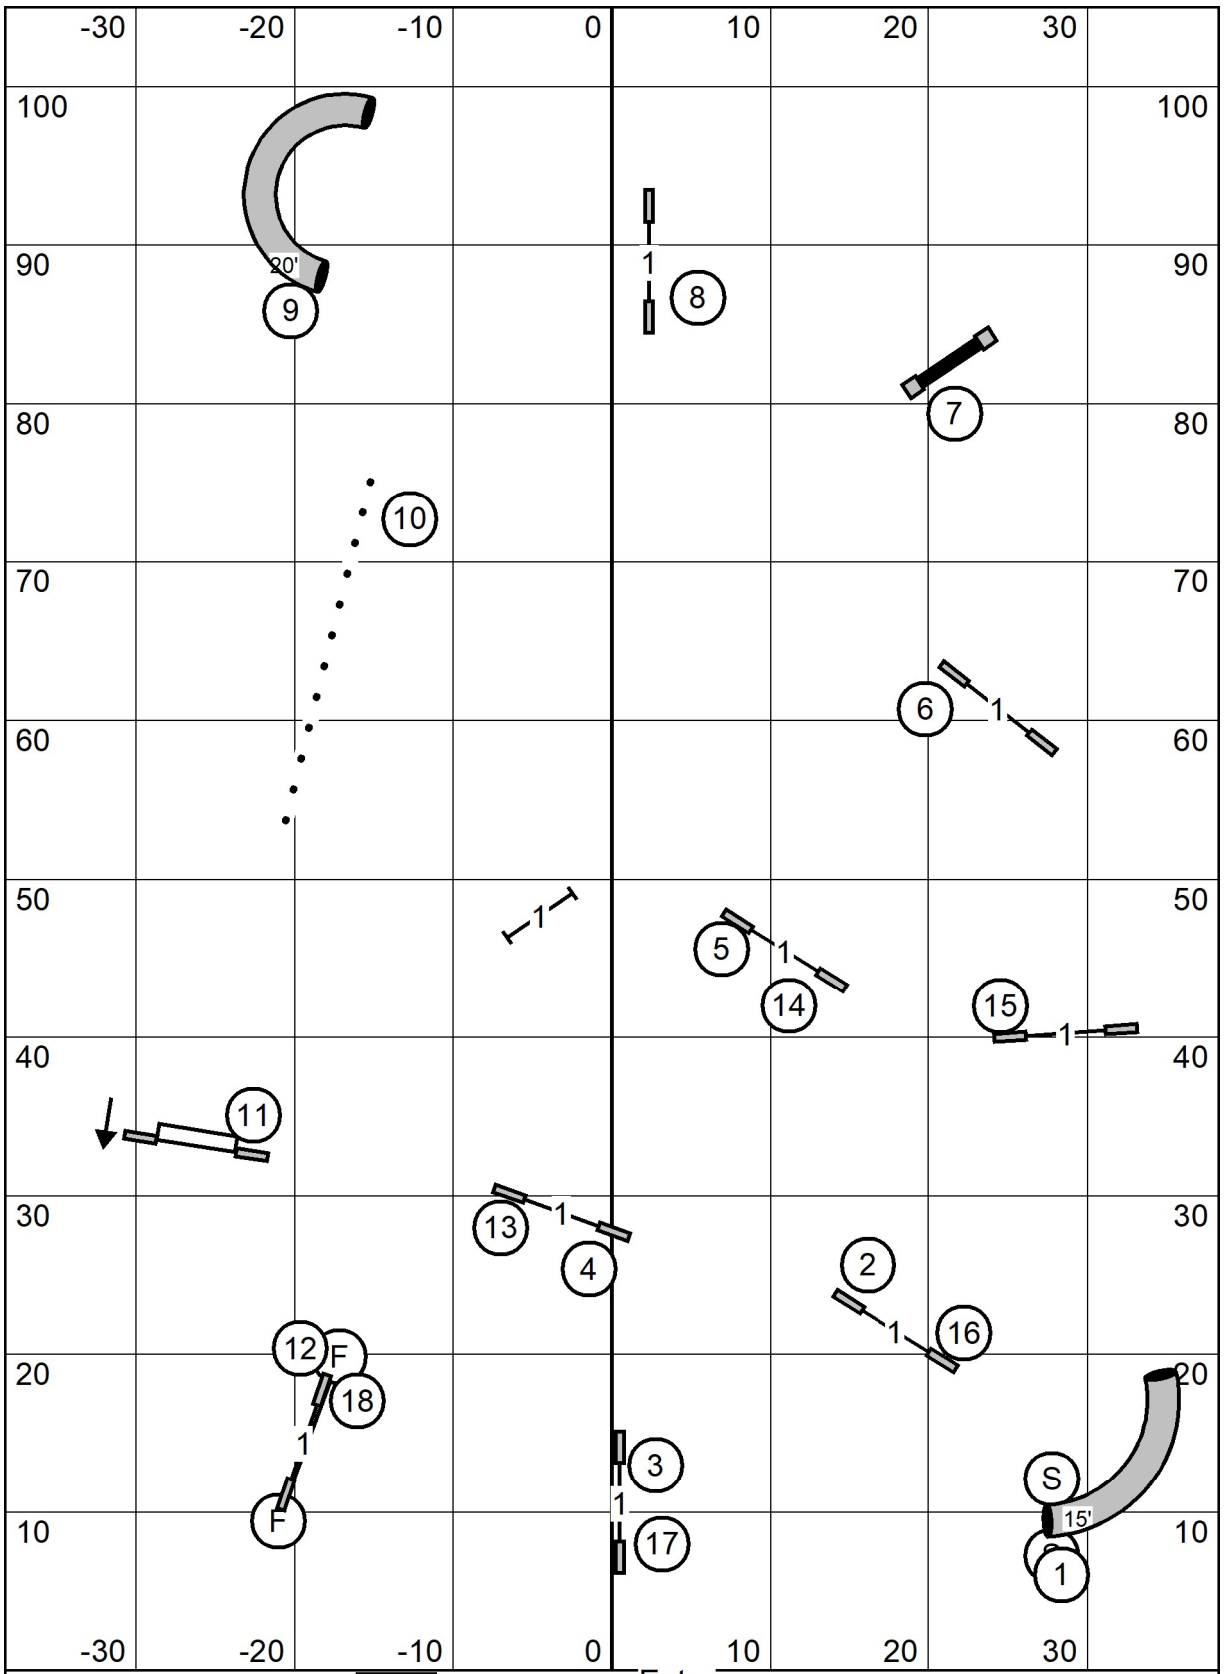

MASTER EXCELLENT JWW

Mayflower Pembroke Welsh Corgi Club
Judge Sherry Spivey
Tuesday June 9, 2026