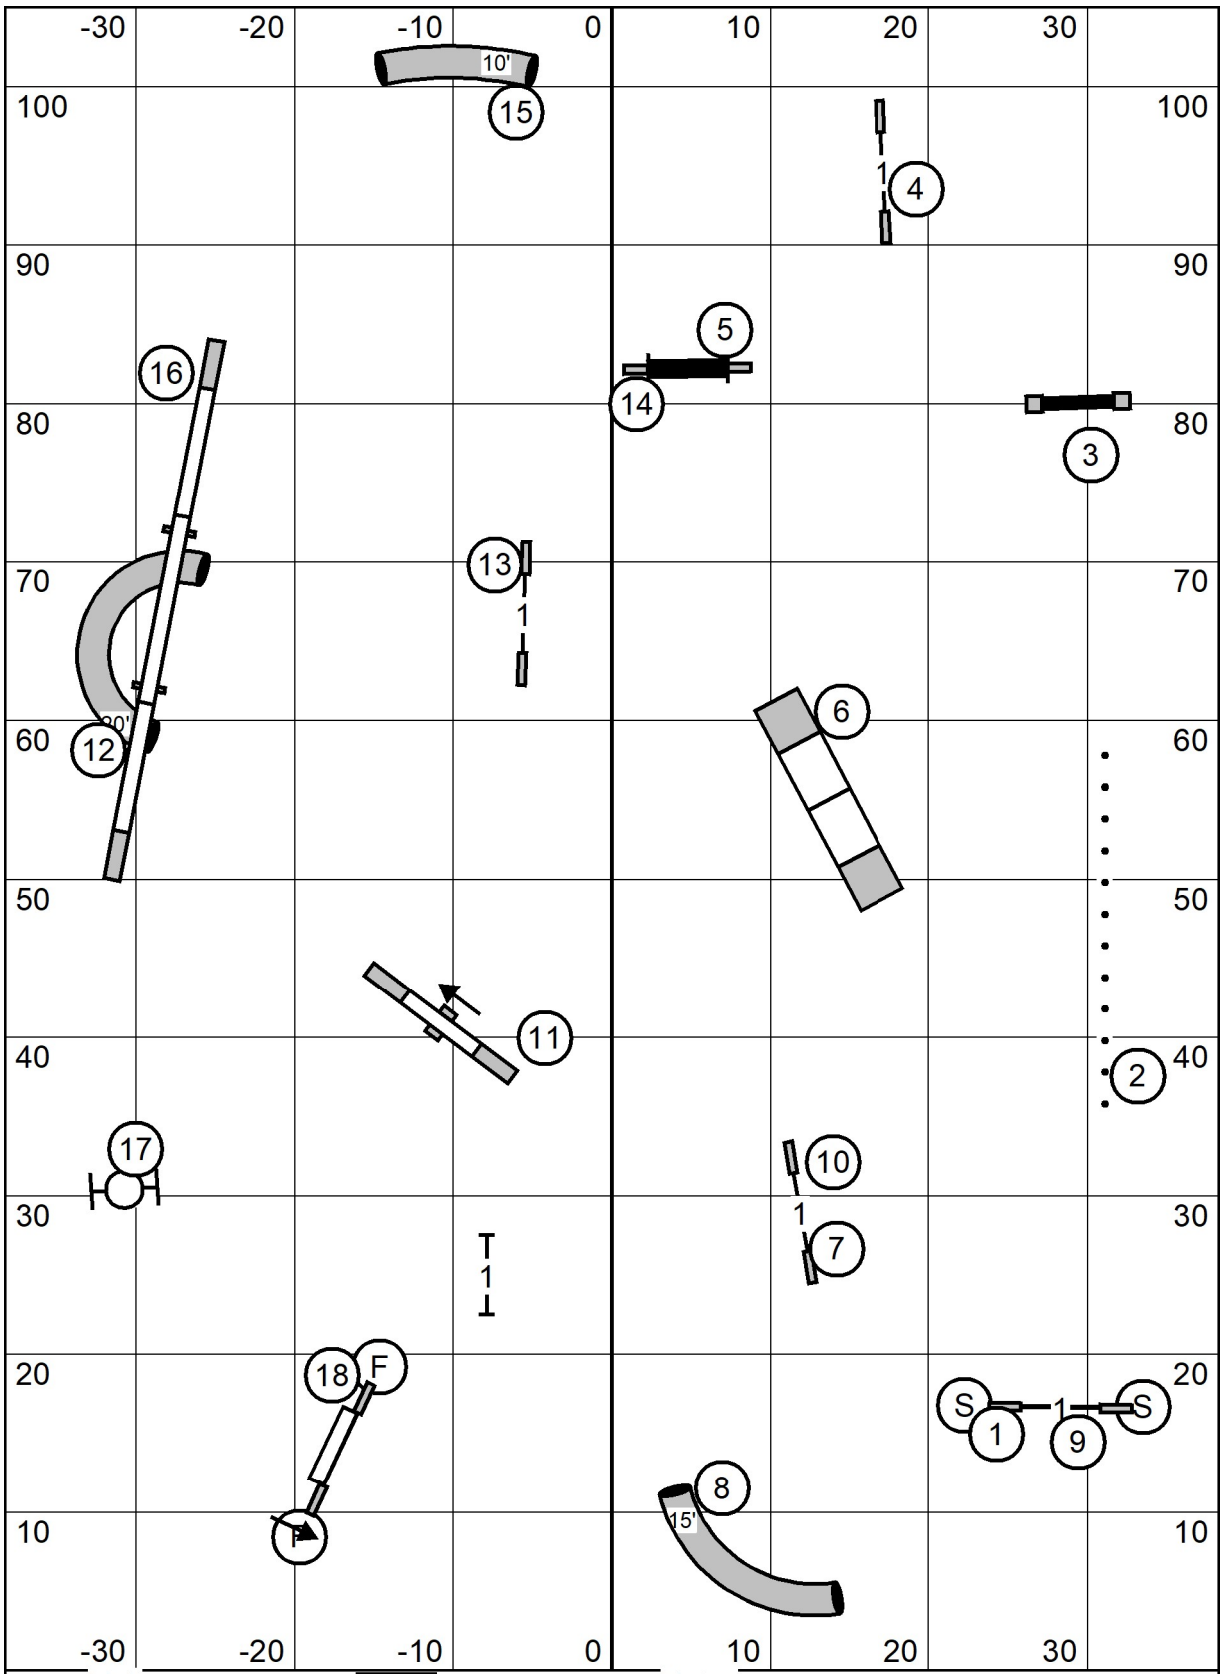

# NOVICE STANDARD

Mayflower Pembroke Welsh Corgi Club

Judge Sherry Spivey

Tuesday June 9, 2026

Exit

TS

Enter