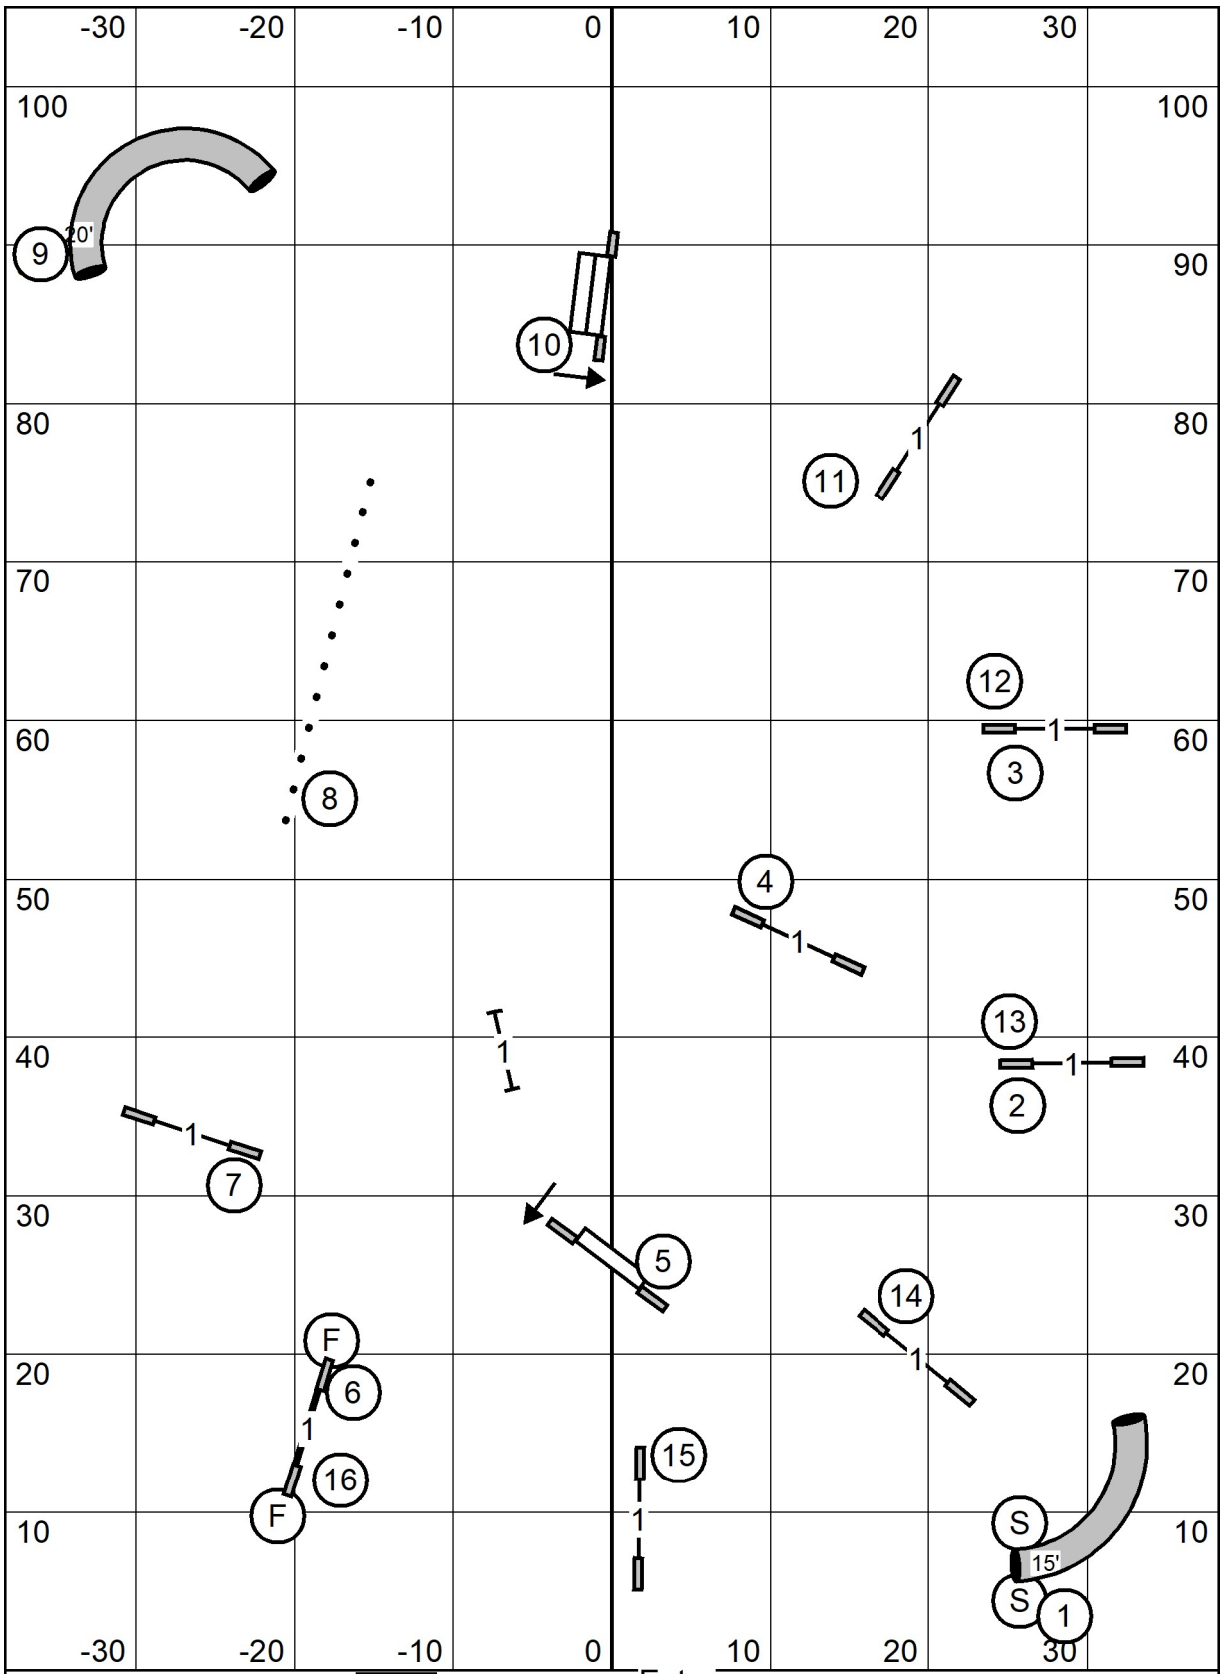

Exit

TS

Enter

OPEN JWW

Mayflower Pembroke Welsh Corgi Club
Judge Sherry Spivey
Tuesday June 9, 2026