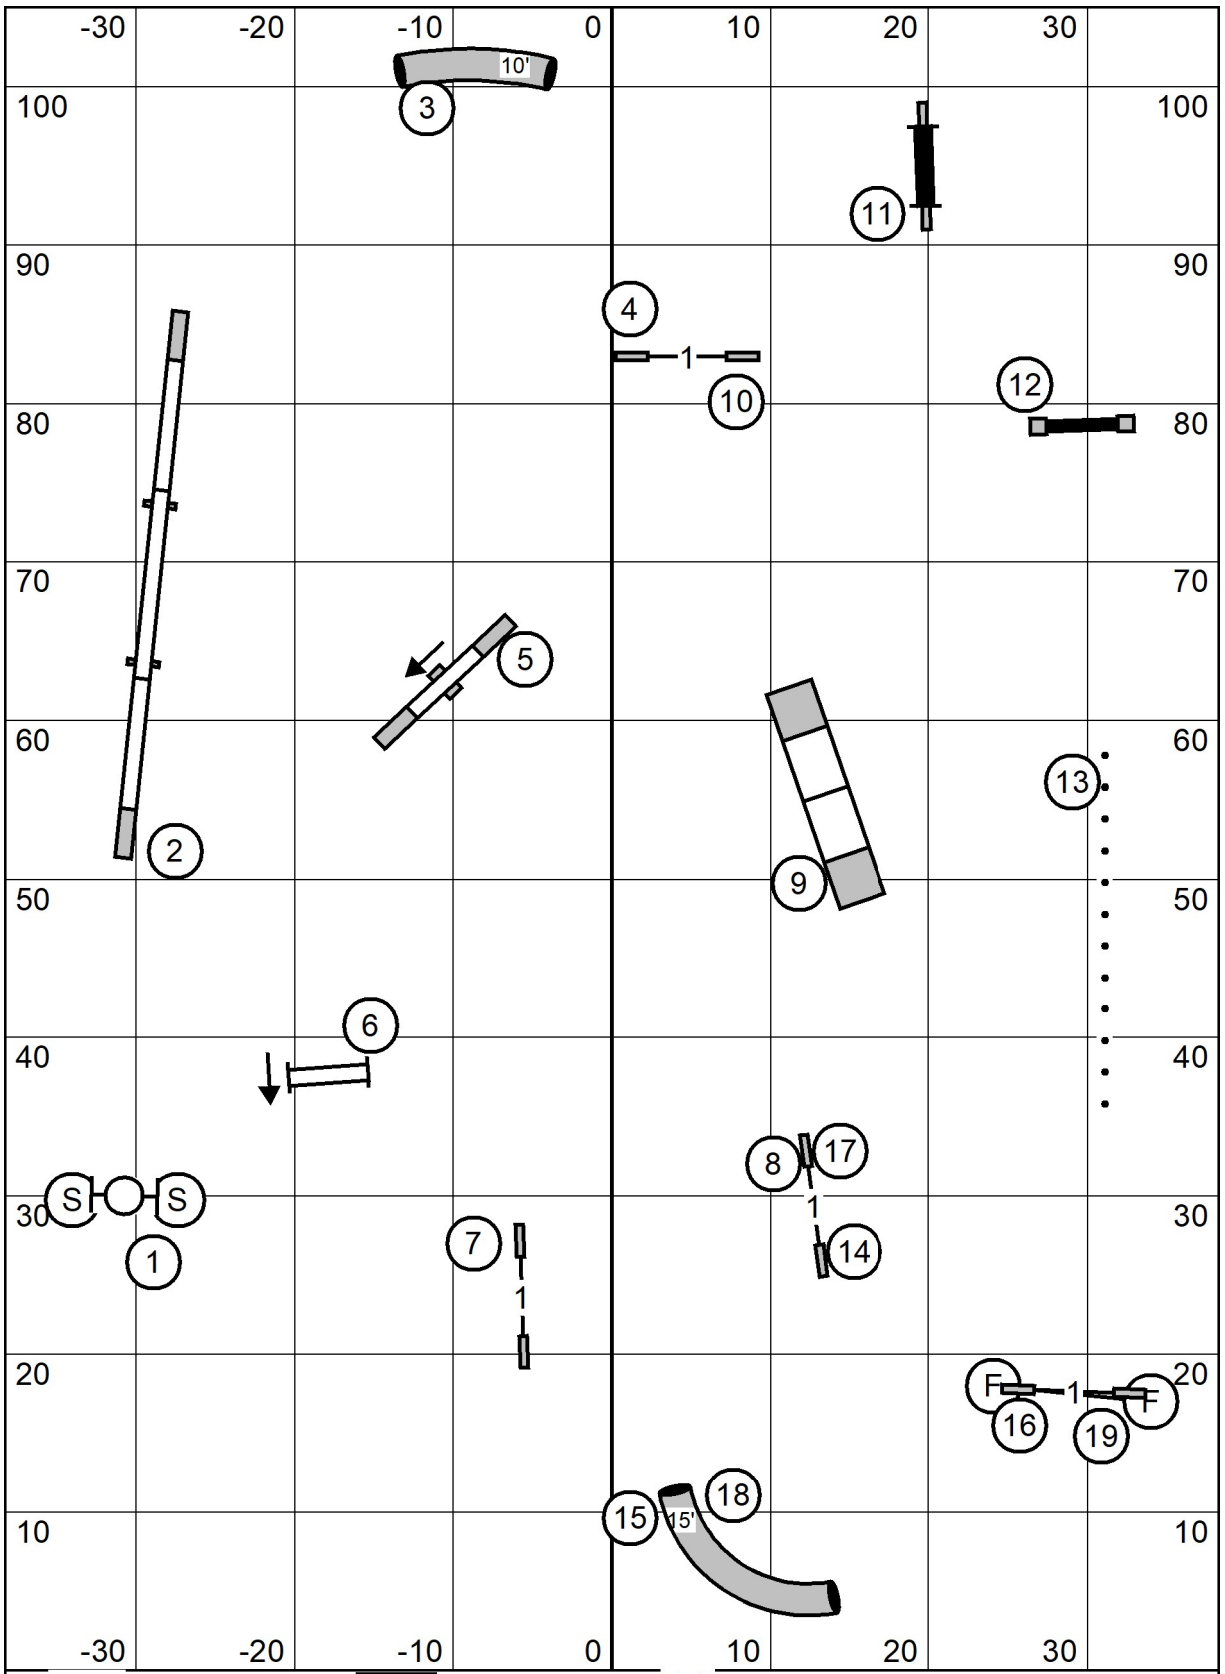

Enter

TS

Exit

MASTER EXCELLENT STANDARD

Mayflower Pembroke Welsh Corgi Club

Judge Sherry Spivey

Tuesday June 9, 2026