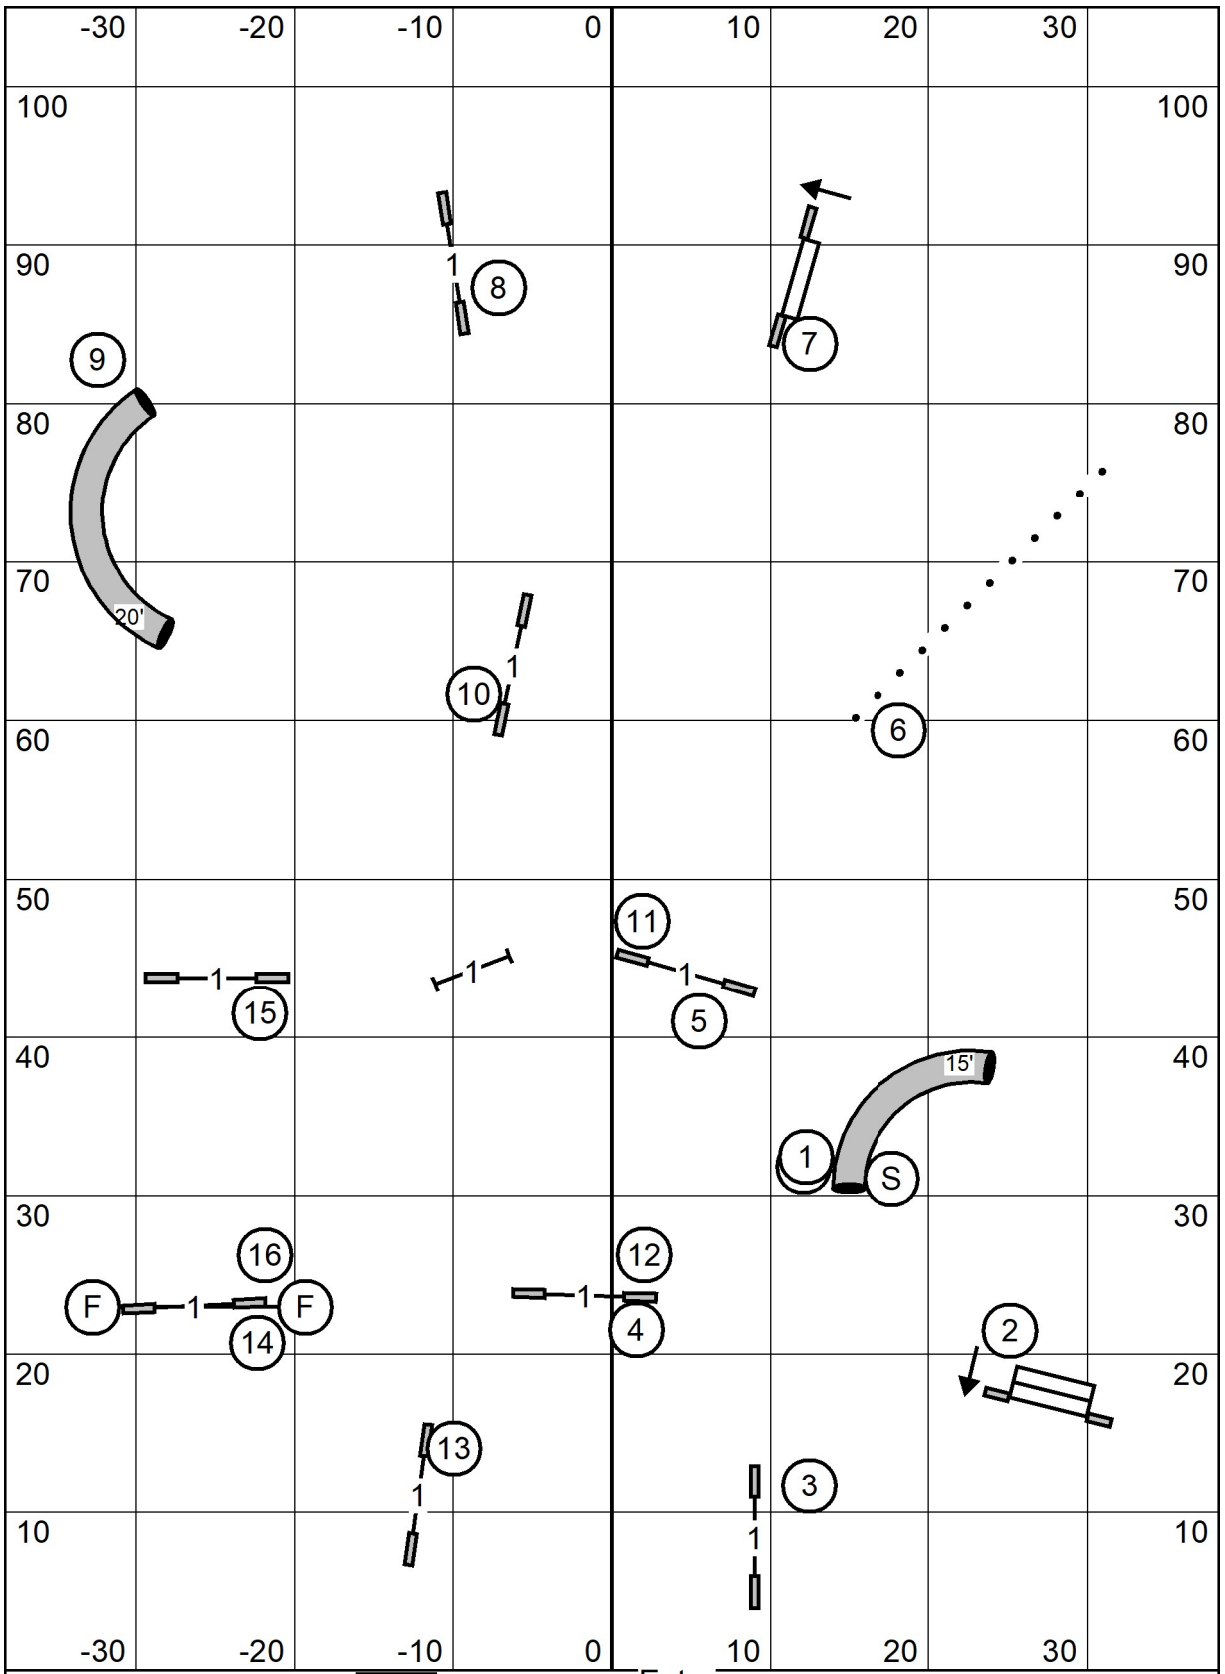

Exit

TS

Enter

OPEN JWW

Mayflower Pembroke Welsh Corgi Club
Judge Sherry Spivey
Tuesday June 9, 2026