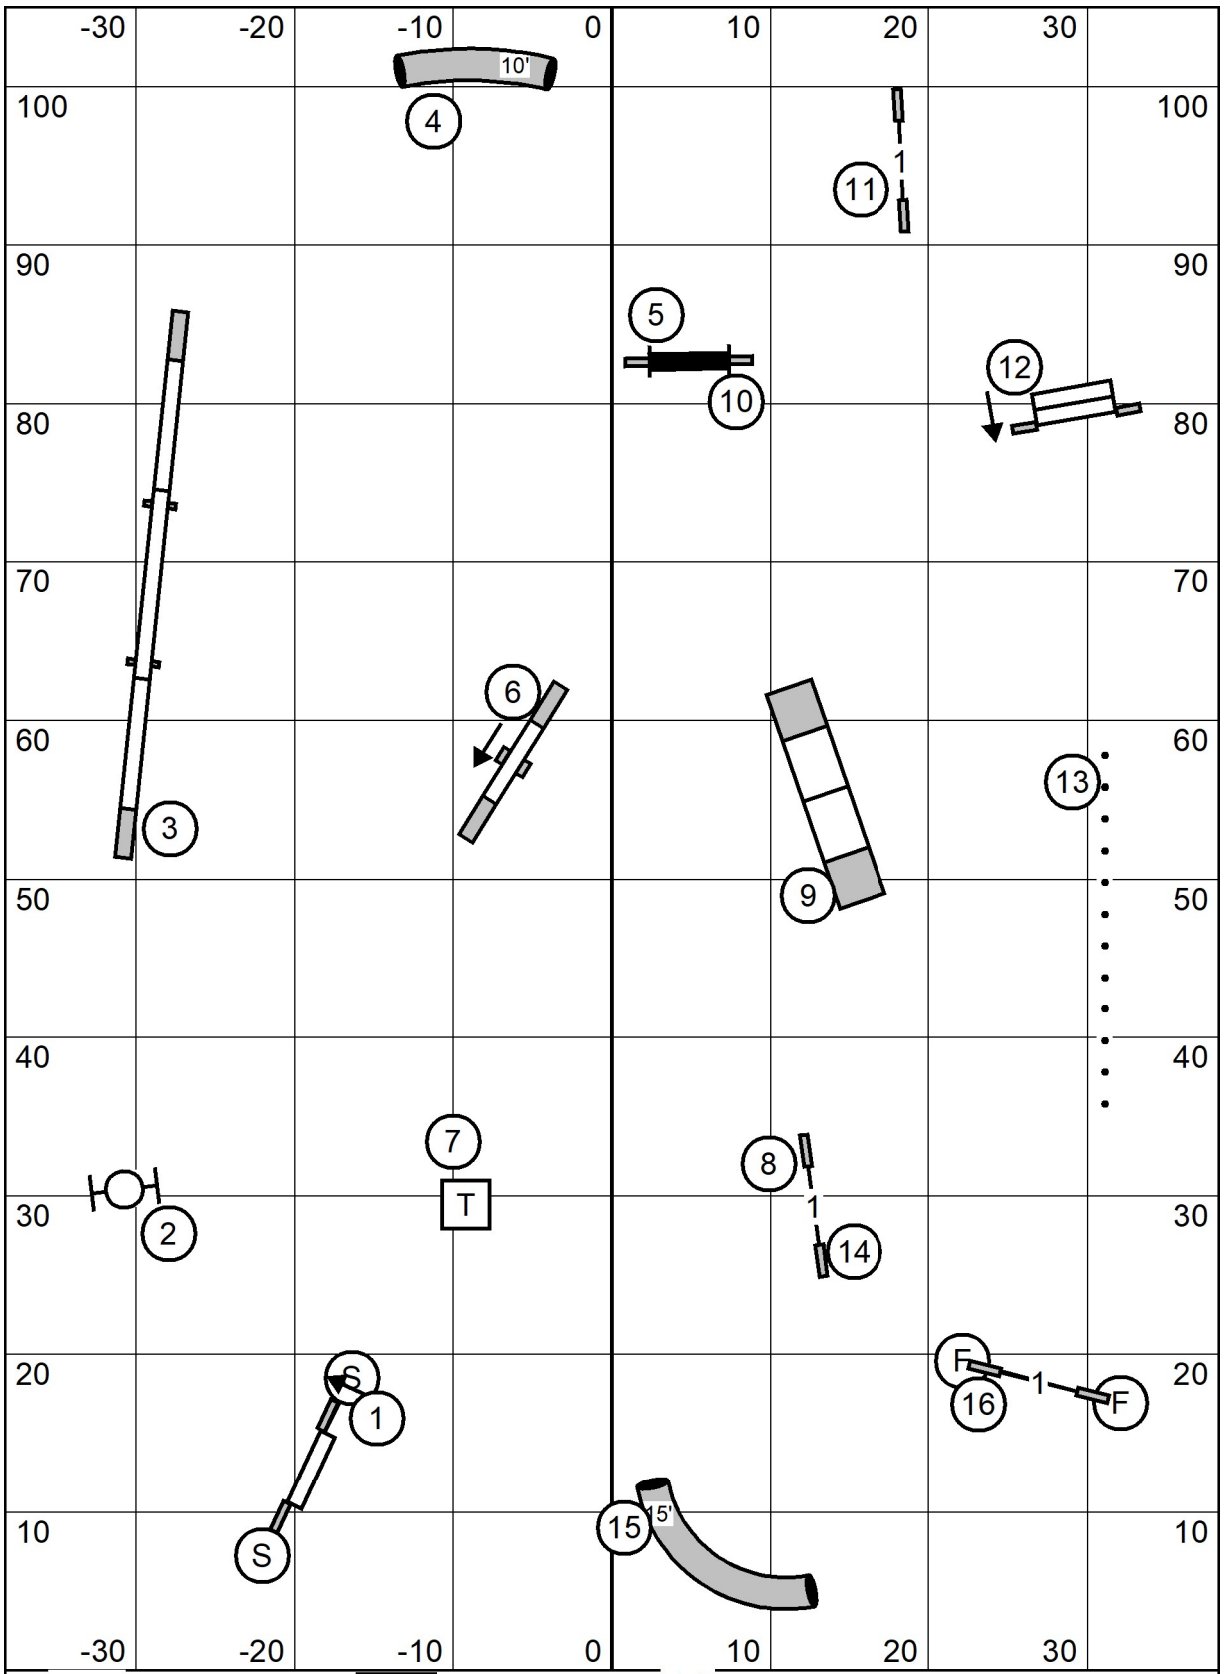

Enter

TS

Exit

OPEN STANDARD

Mayflower Pembroke Welsh Corgi Club
Judge Sherry Spivey
Tuesday June 9, 2026