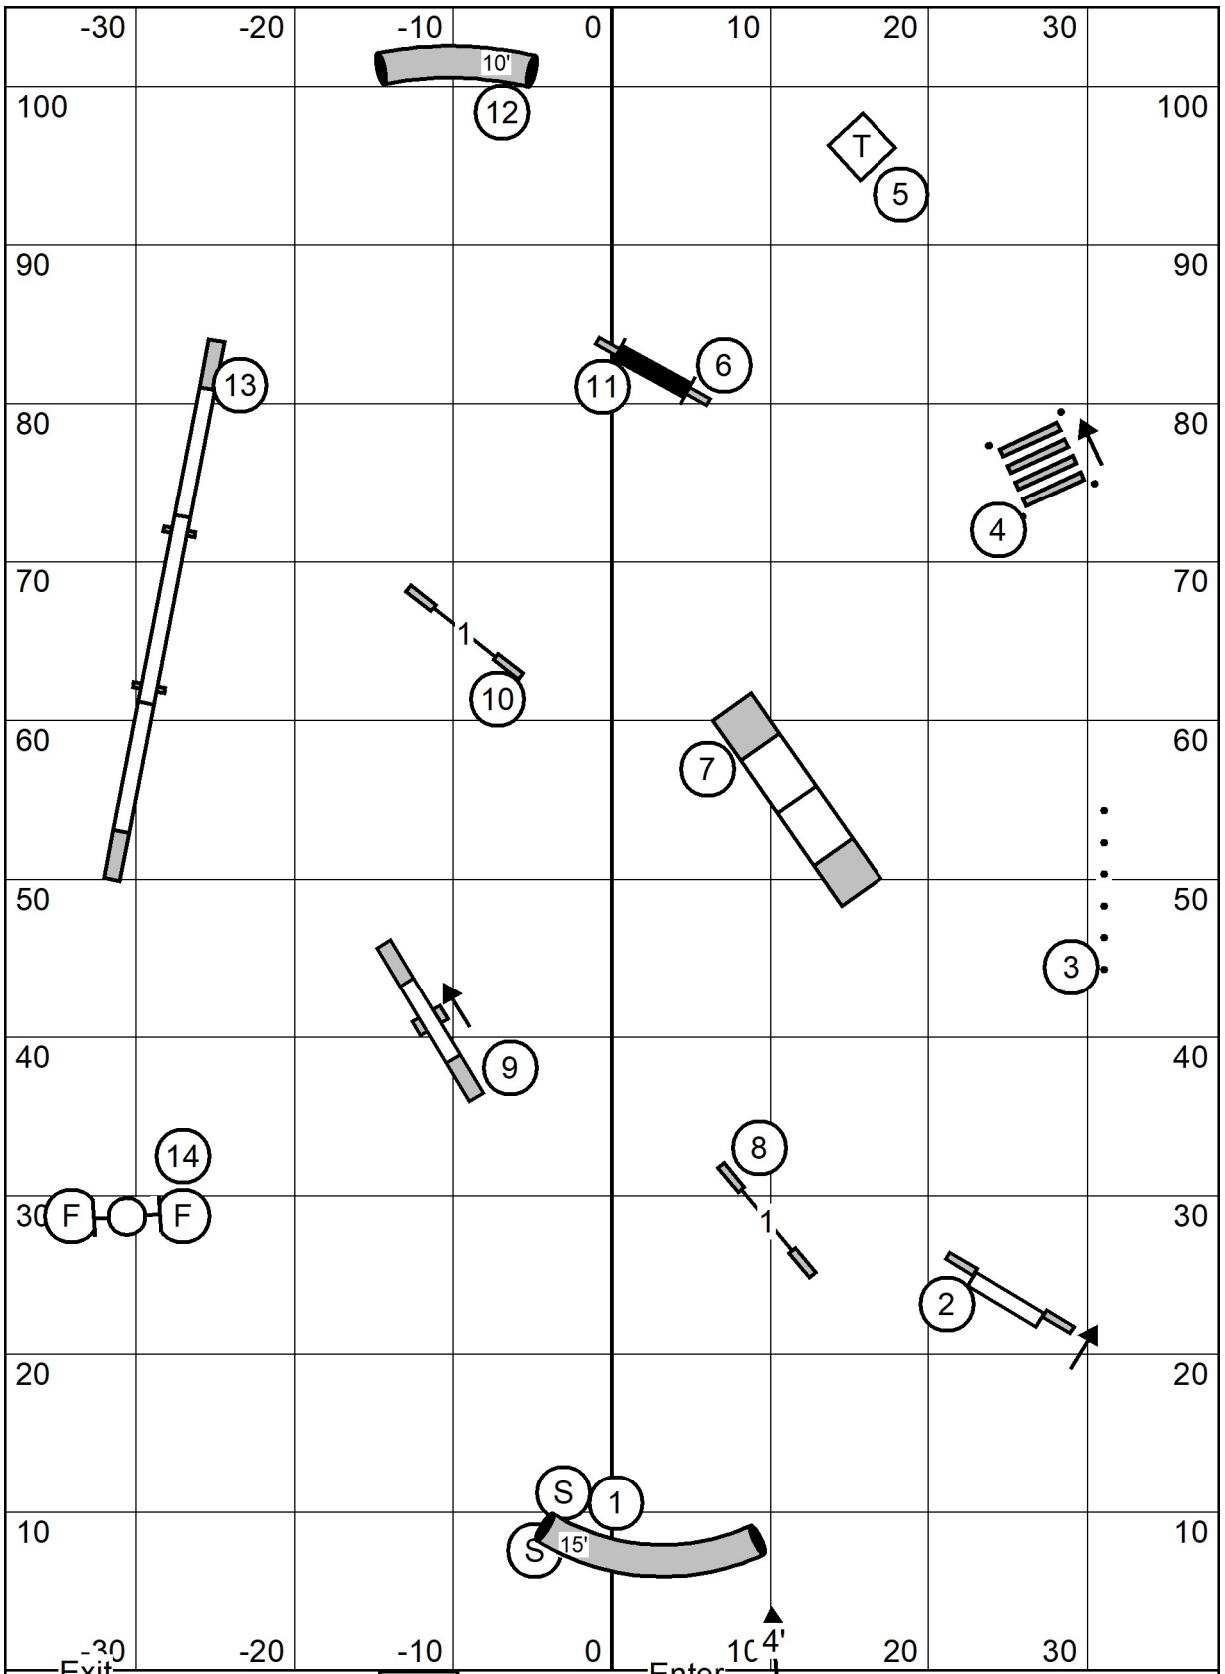

NOVICE STANDARD

Mayflower Pembroke Welsh Corgi Club

Judge Sherry Spivey

Tuesday June 9, 2026