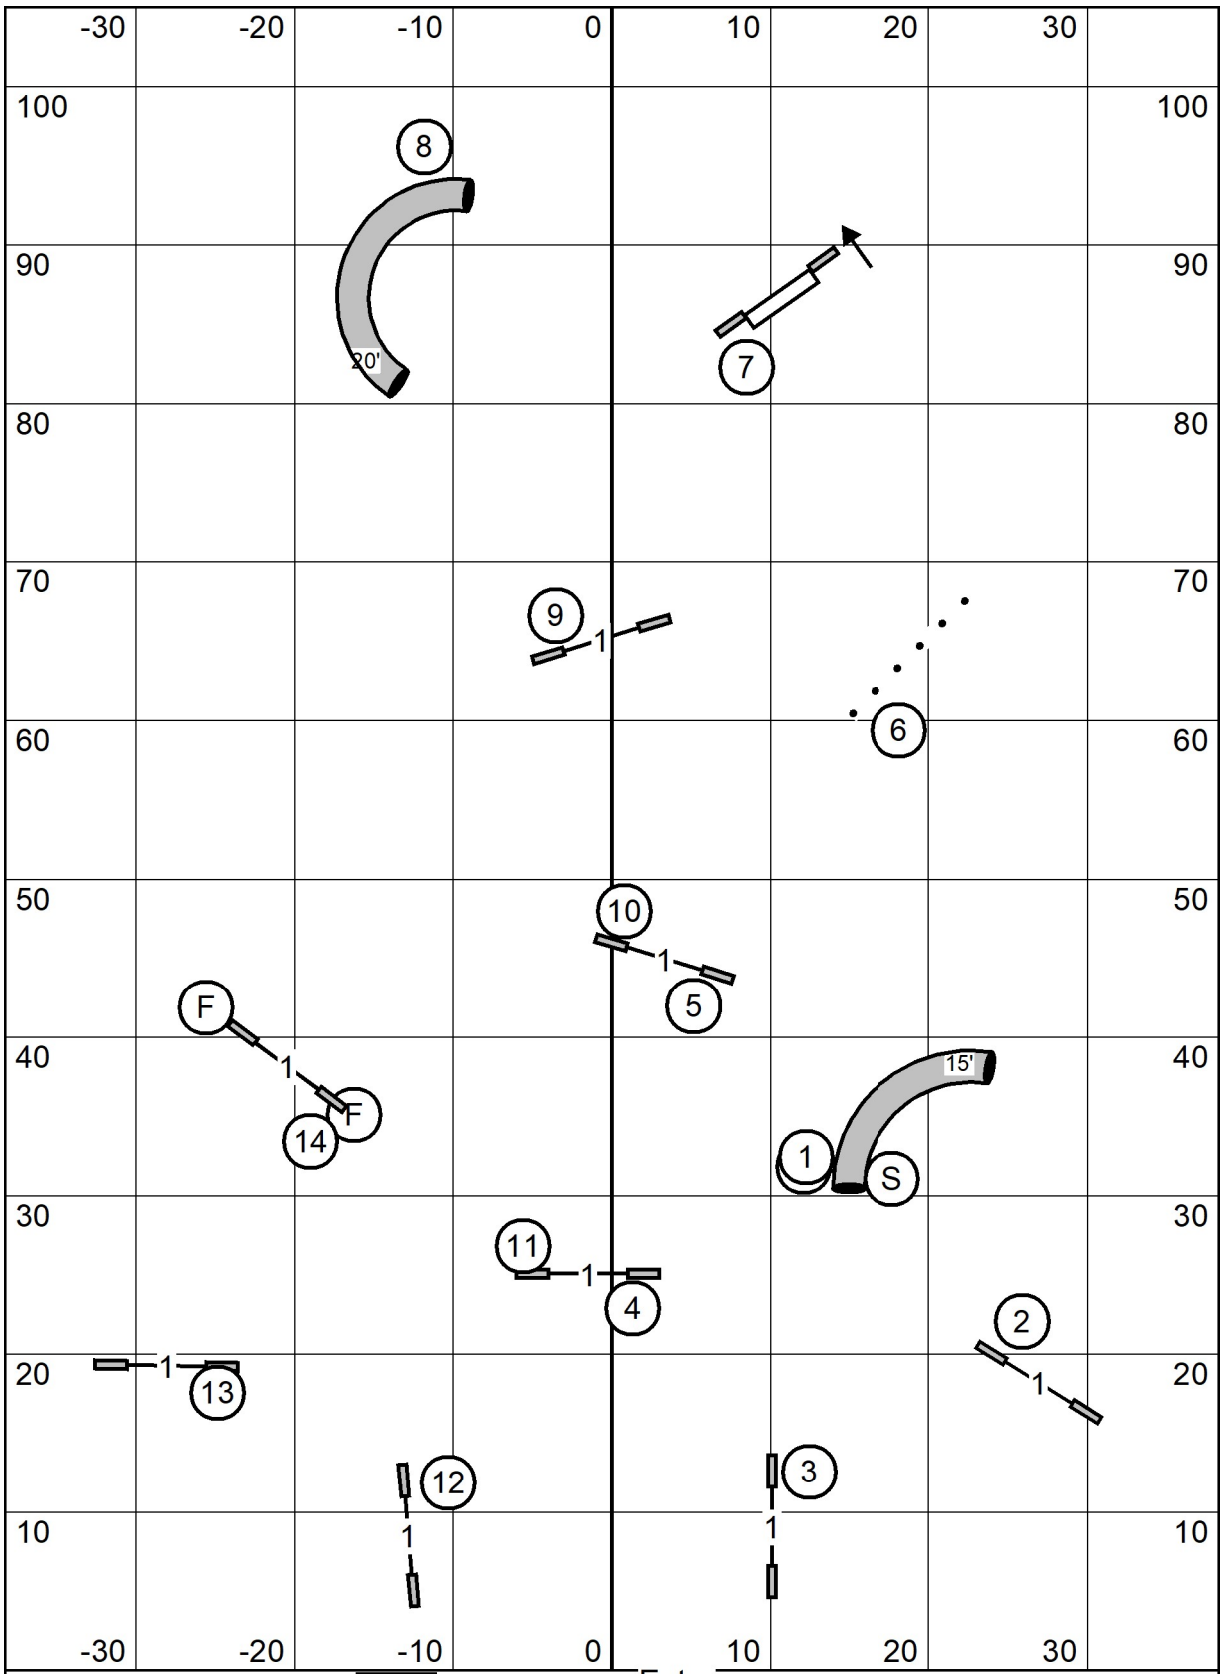

Exit

TS

Enter

NOVICE JWW

Mayflower Pembroke Welsh Corgi Club
Judge Sherry Spivey
Tuesday June 9, 2026