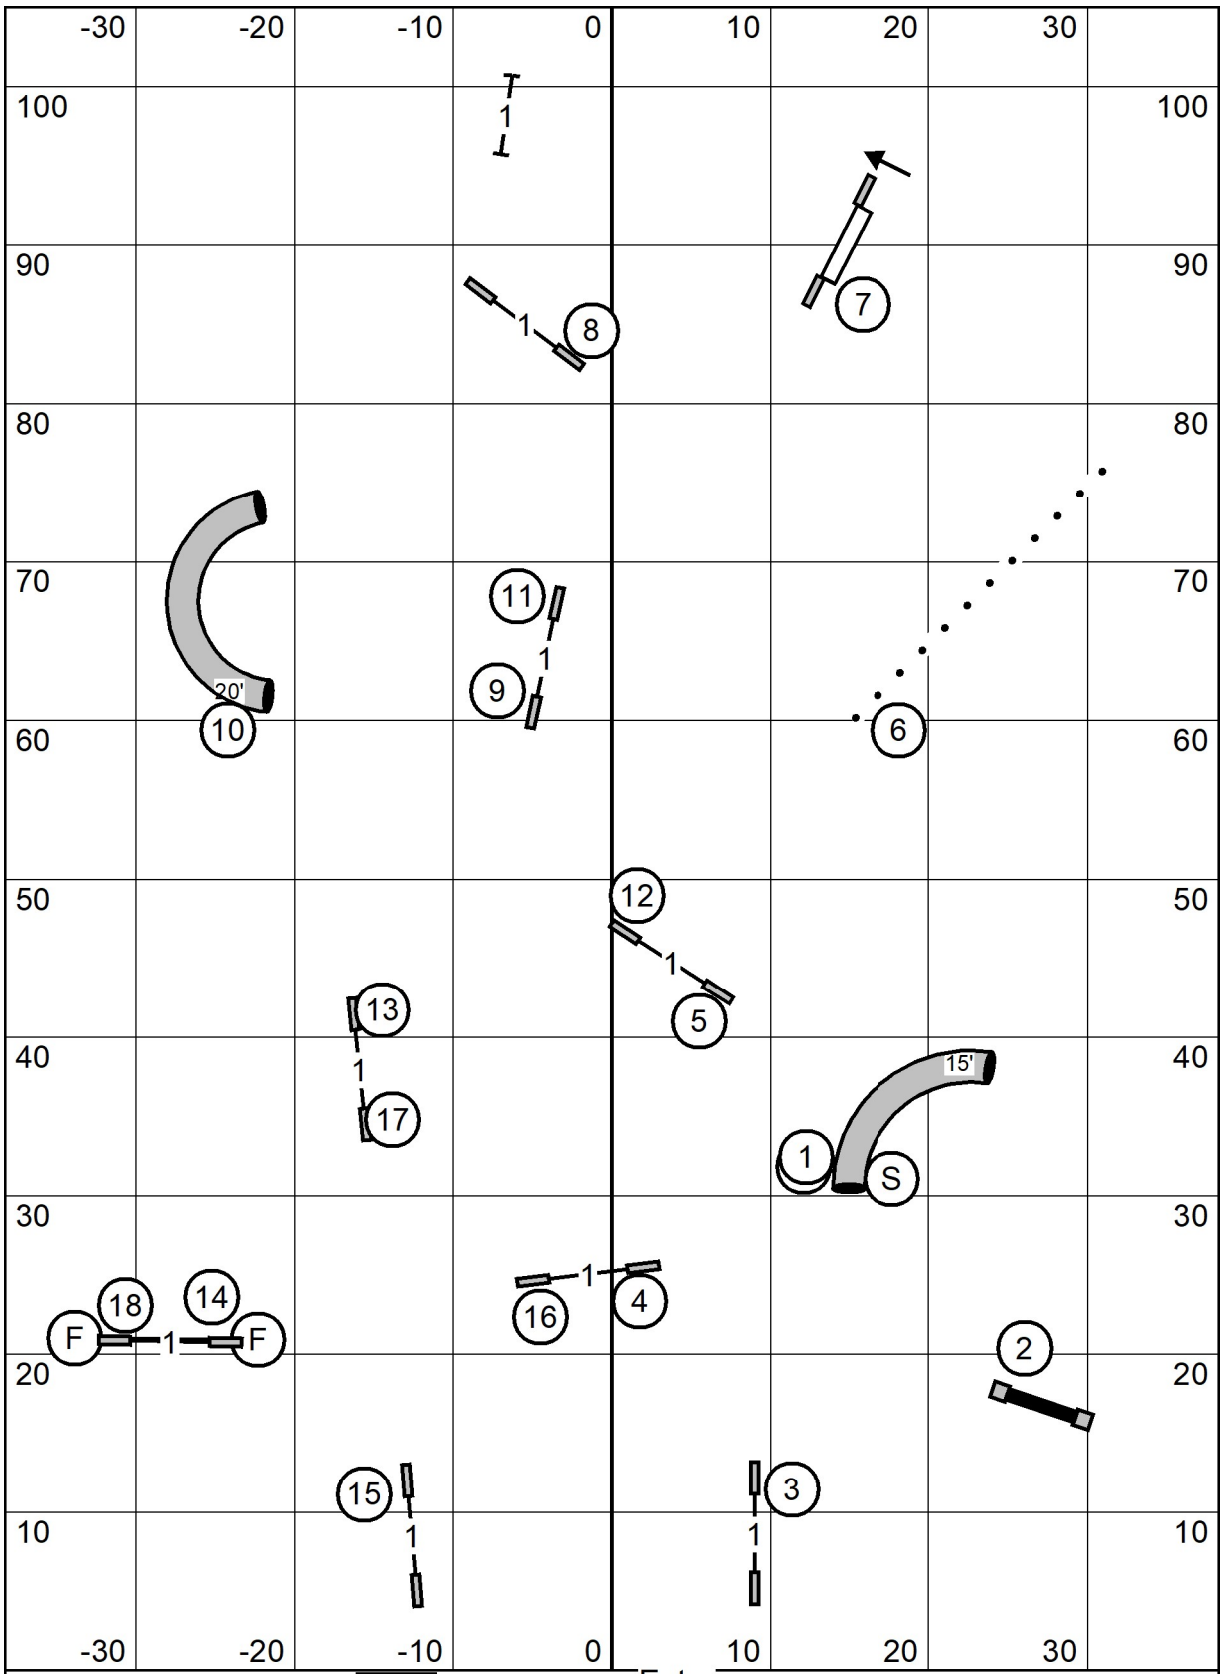

Exit

TS

Enter

MASTER EXCELLENT JWW

Mayflower Pembroke Welsh Corgi Club

Judge Sherry Spivey

Tuesday June 9, 2026