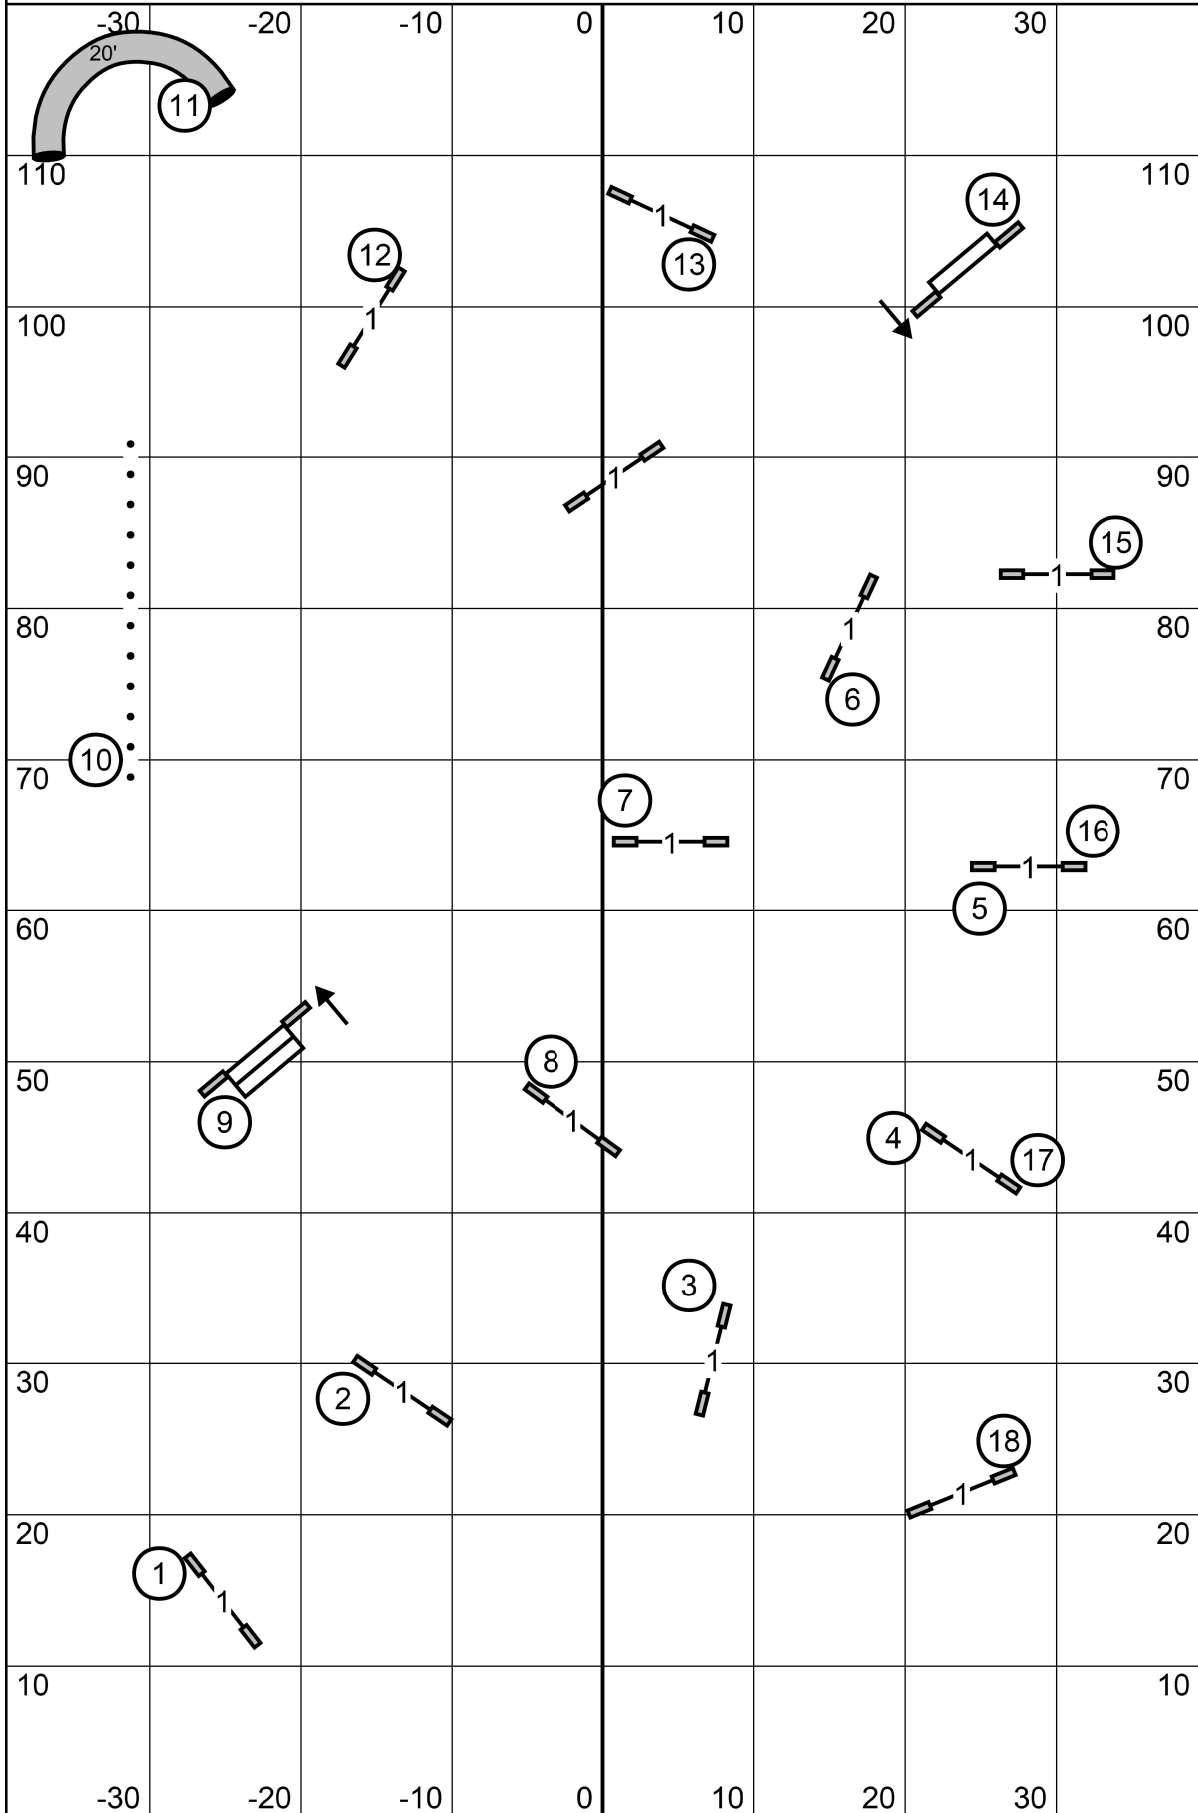

Southern Adirondack Agility Club - June 13, 2026
Master/Excellent JWW - Judge: Lisa M. Selthofer