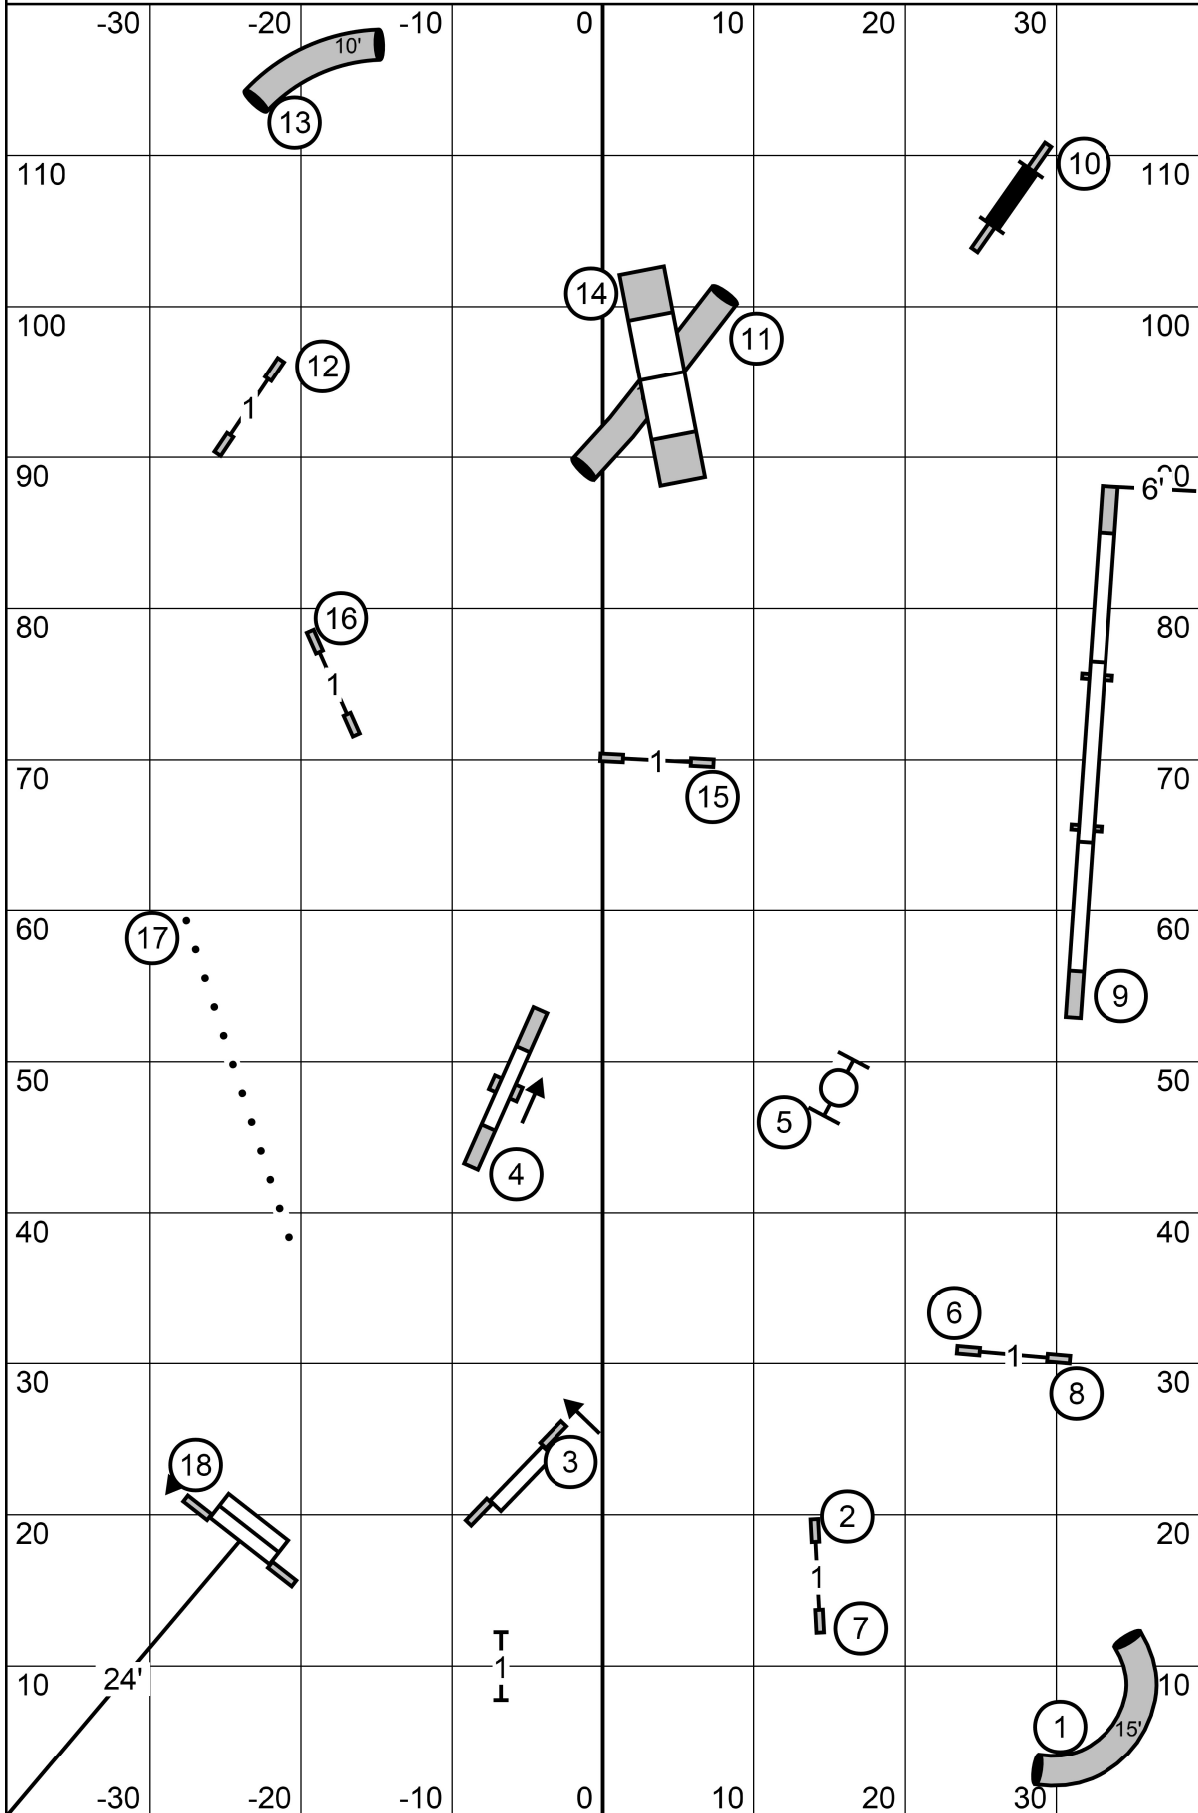

Southern Adirondack Agility Club - June 13, 2026
Master/Excellent Standard - Judge: Lisa M. Selthofer