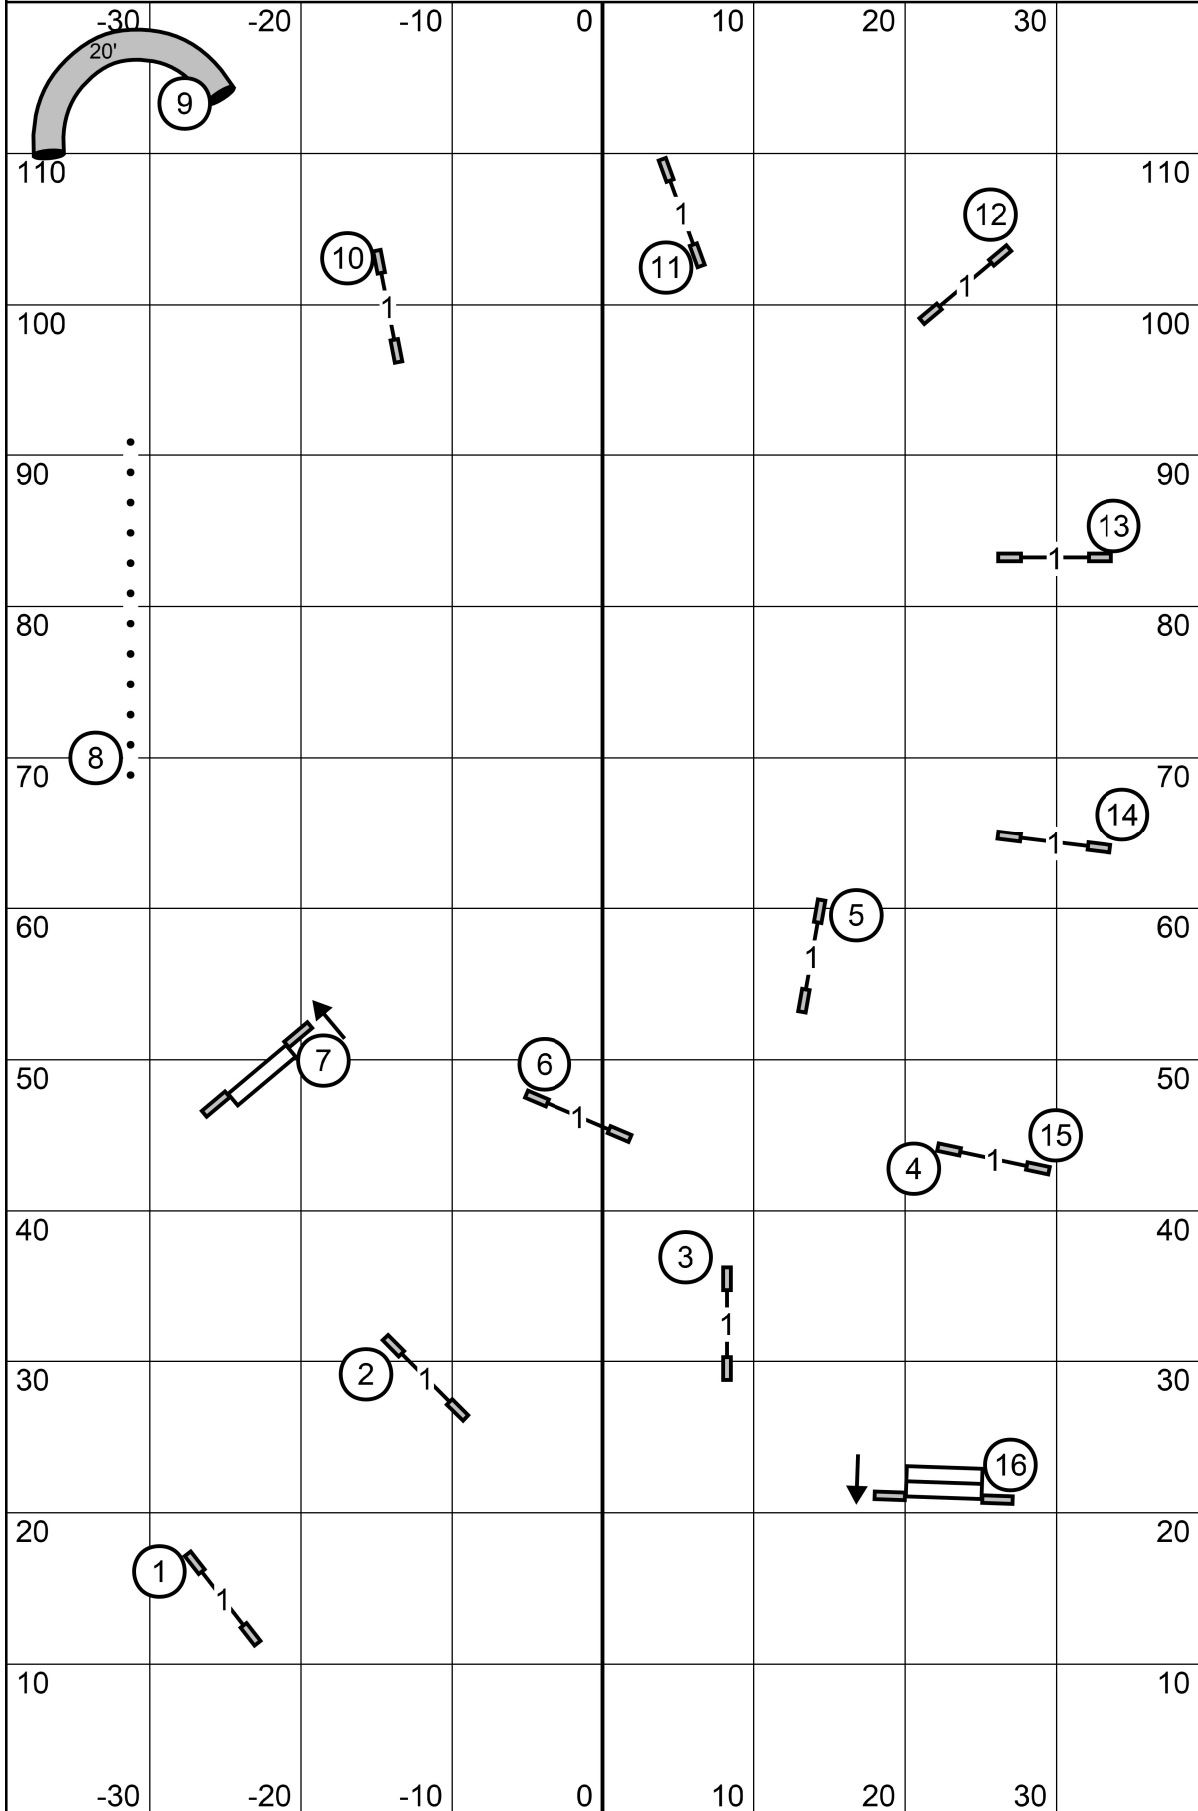

Southern Adirondack Agility Club - June 13, 2026
Open JWW - Judge: Lisa M. Selthofer