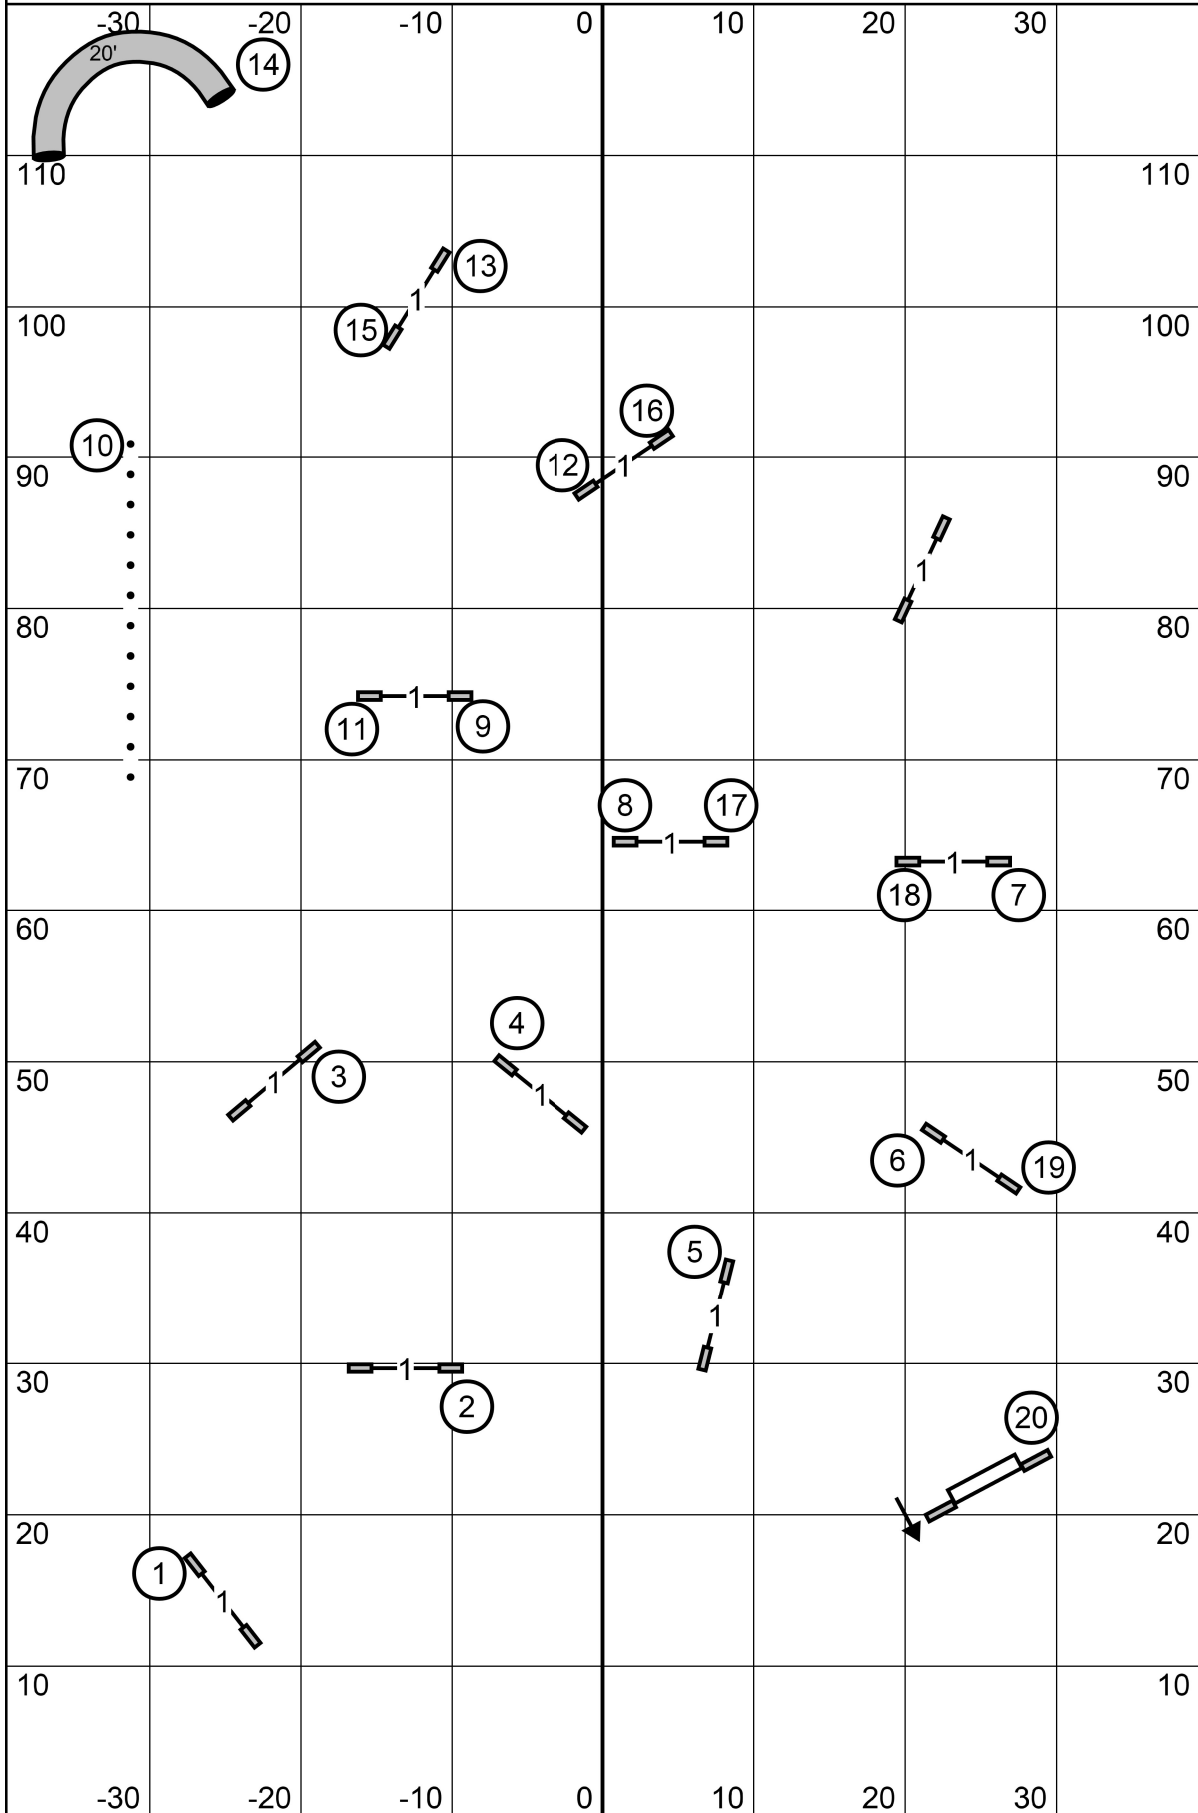

Southern Adirondack Agility Club - June 13, 2026
Premier JWW - Judge: Lisa M. Selthofer