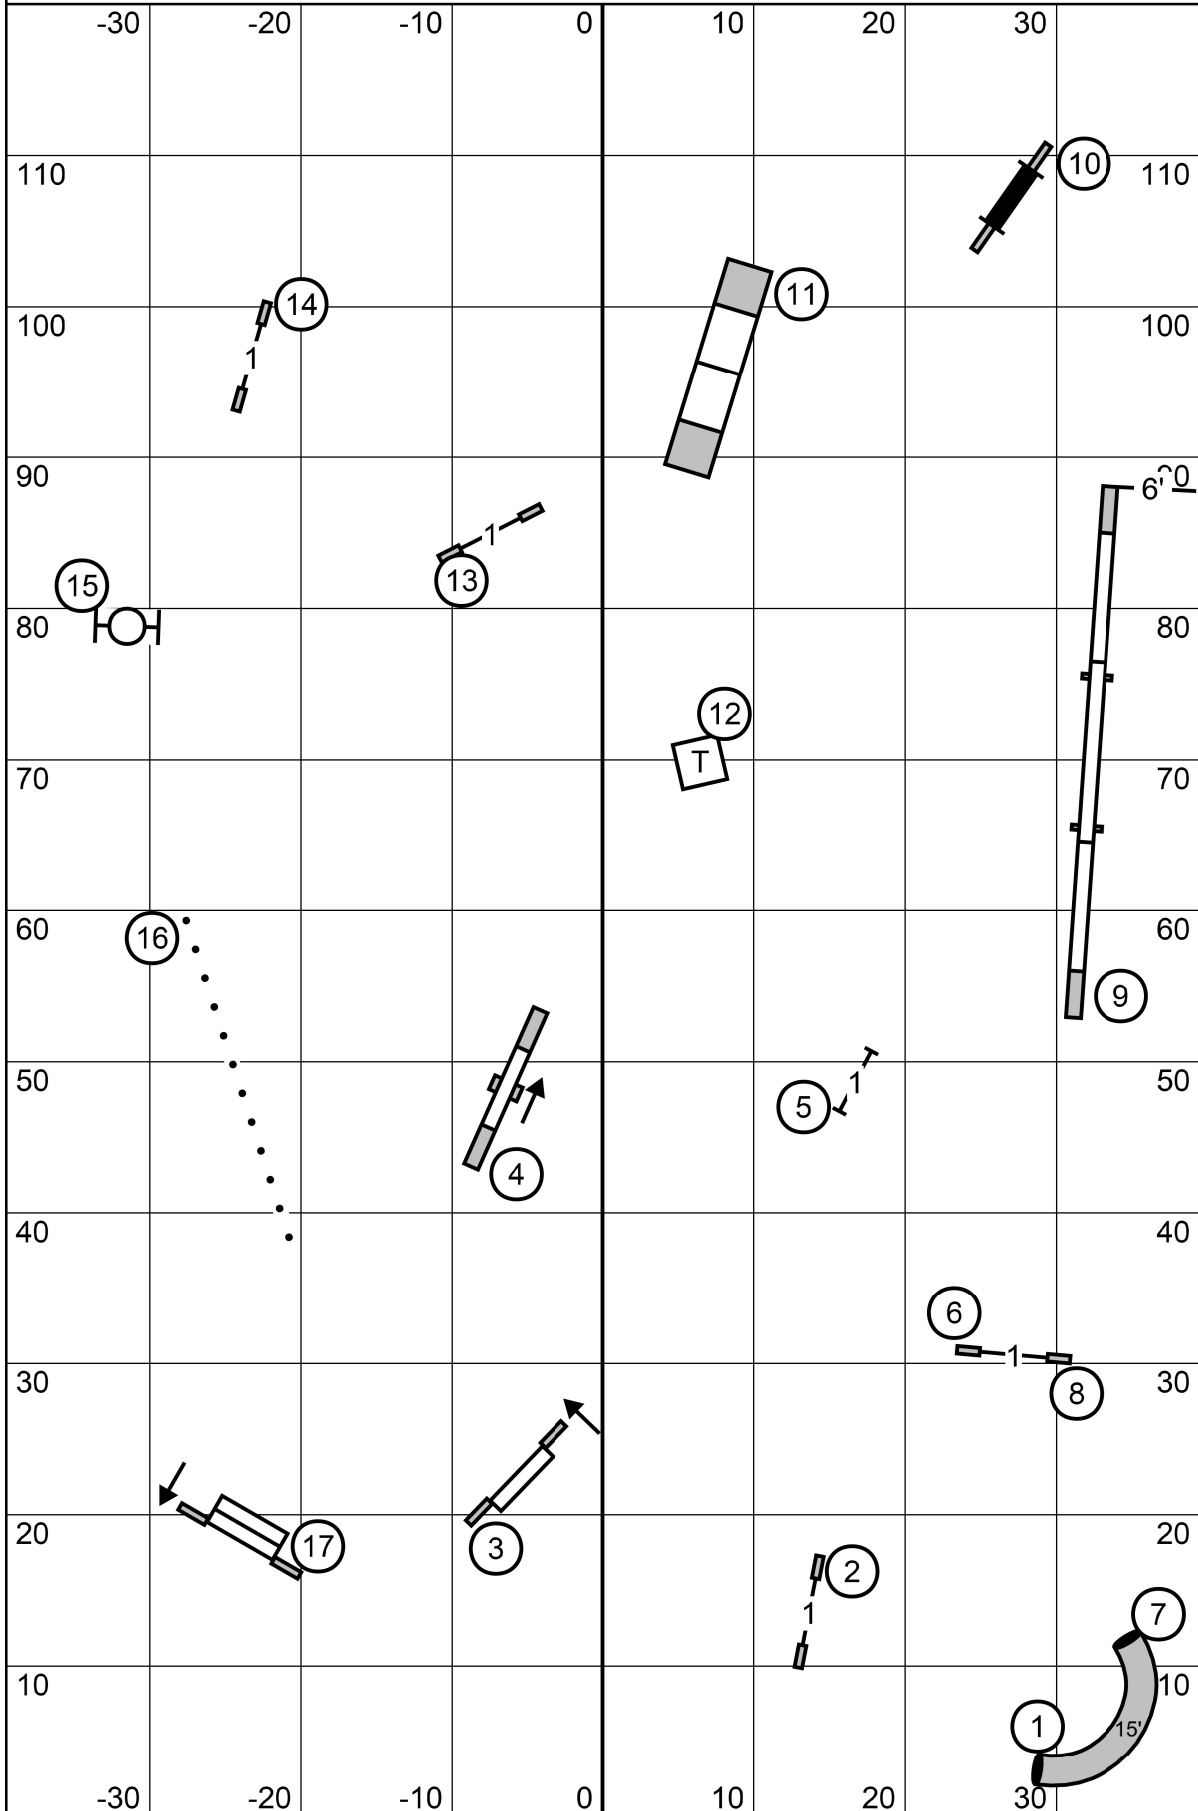

Southern Adirondack Agility Club - June 13, 2026
Open Standard - Judge: Lisa M. Selthofer