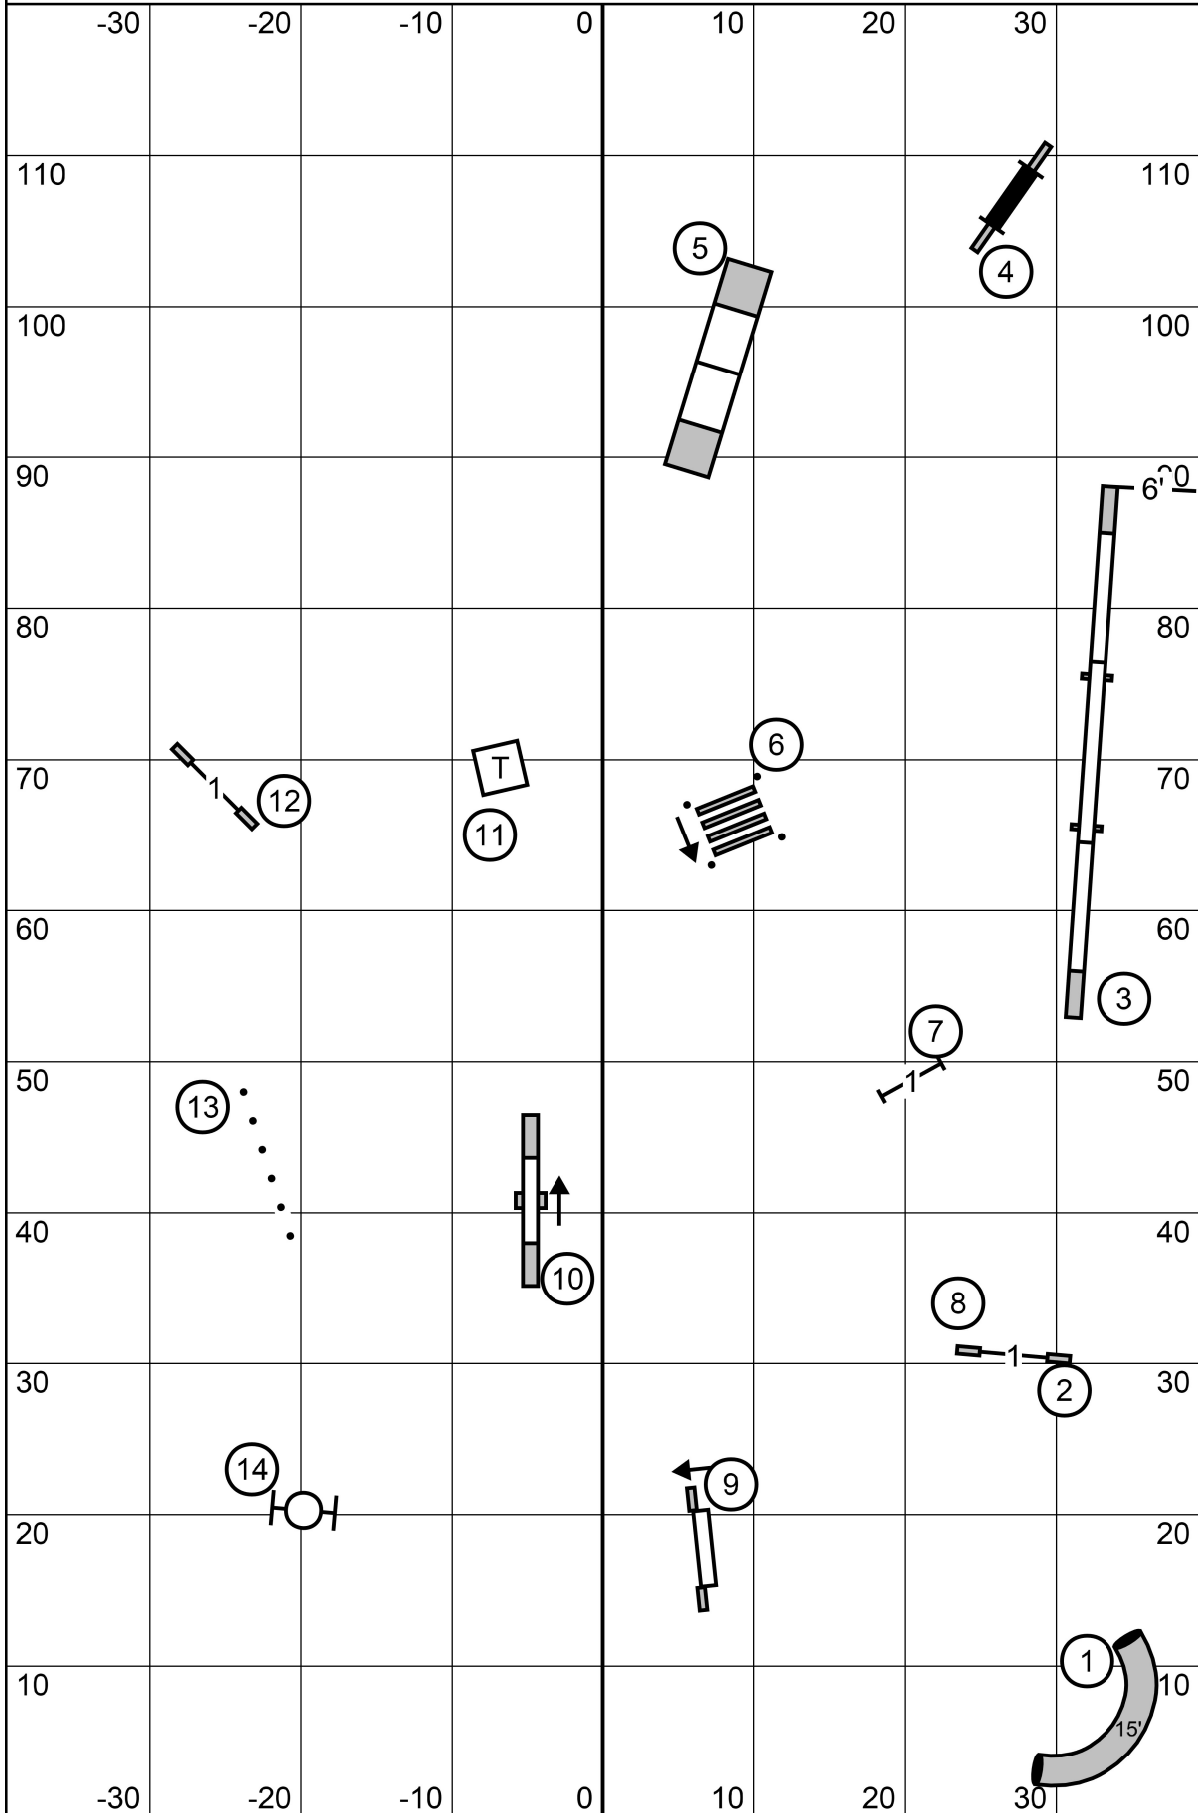

Southern Adirondack Agility Club - June 13, 2026
Novice Standard - Judge: Lisa M. Selthofer