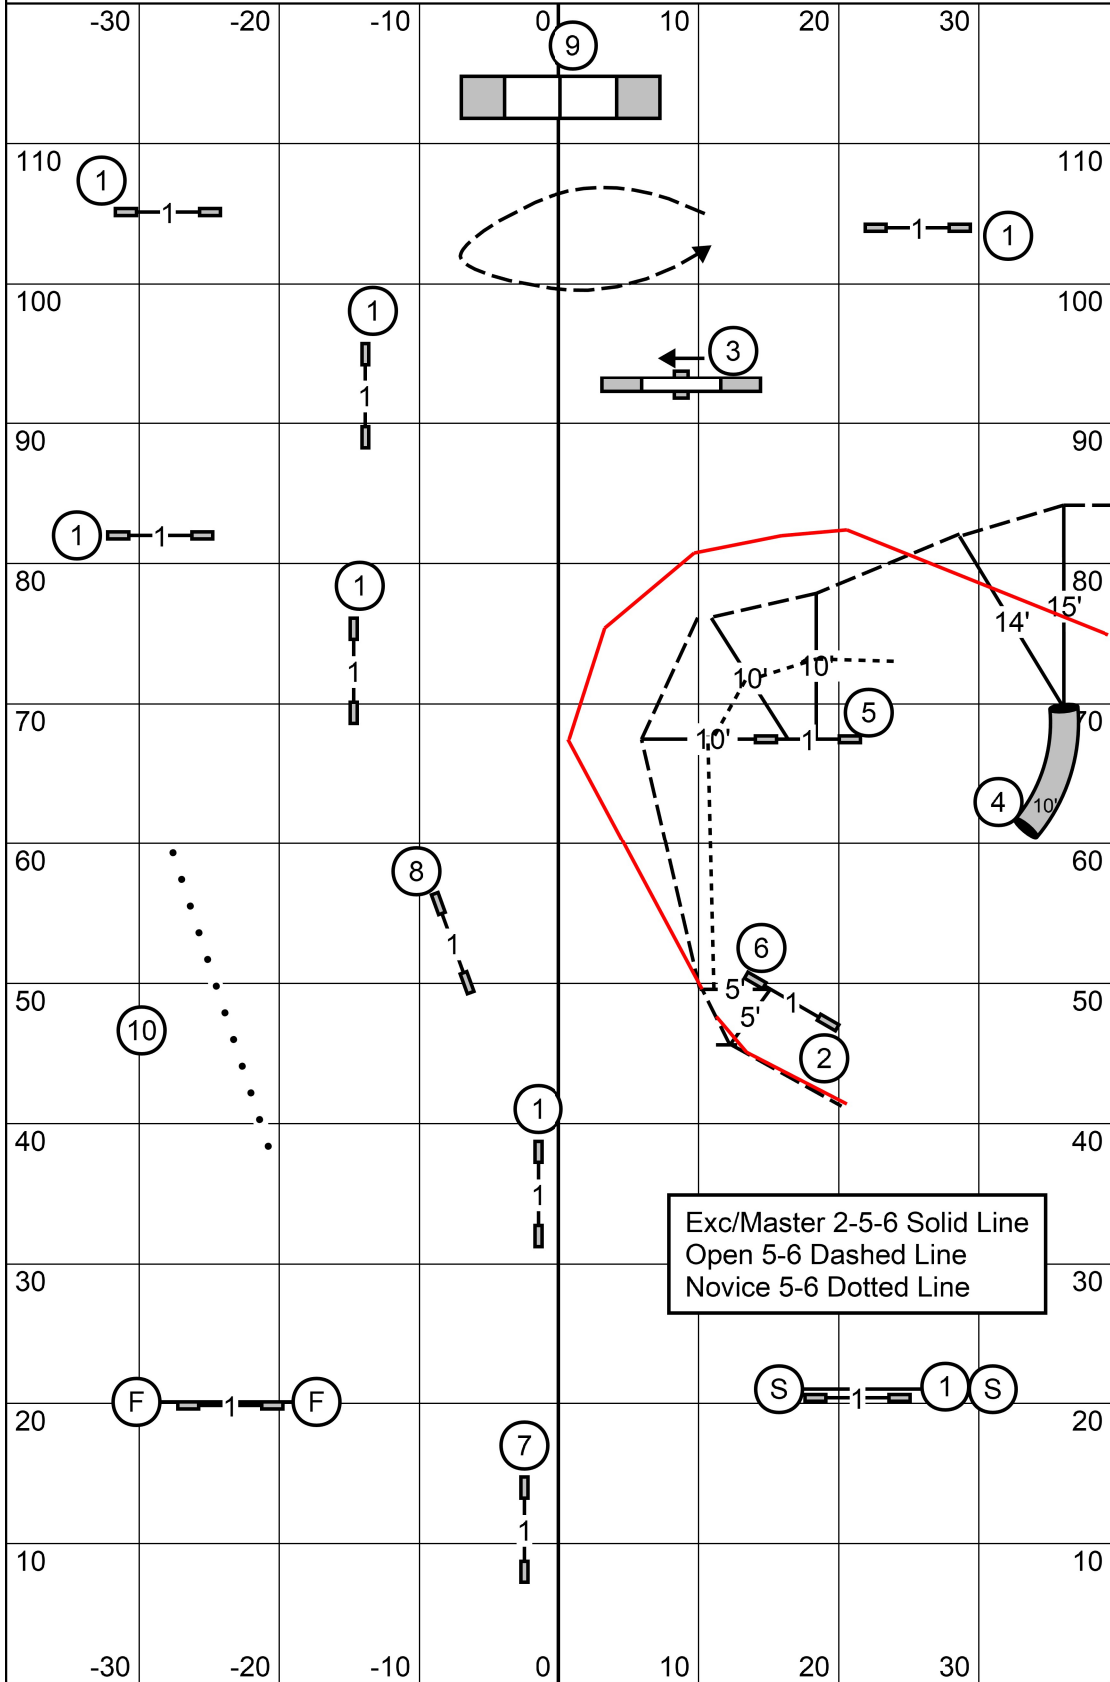

Southern Adirondack Agility Club - June 13, 2026
 FAST All Levels - Judge: Lisa M. Selthofer

Times: 8"=38 sec, 12/16"=35 sec, 20/24/26"=32 sec (Pref: 4"=41 sec, 8/12"=38 sec, 16/20"=35 sec. Bi-Directional Obstacles in opening: all but teeter.
 Qualifying: Must complete Send Bonus (20+SB pts) & earn total points-Novice 50, Open 55, Exc 60