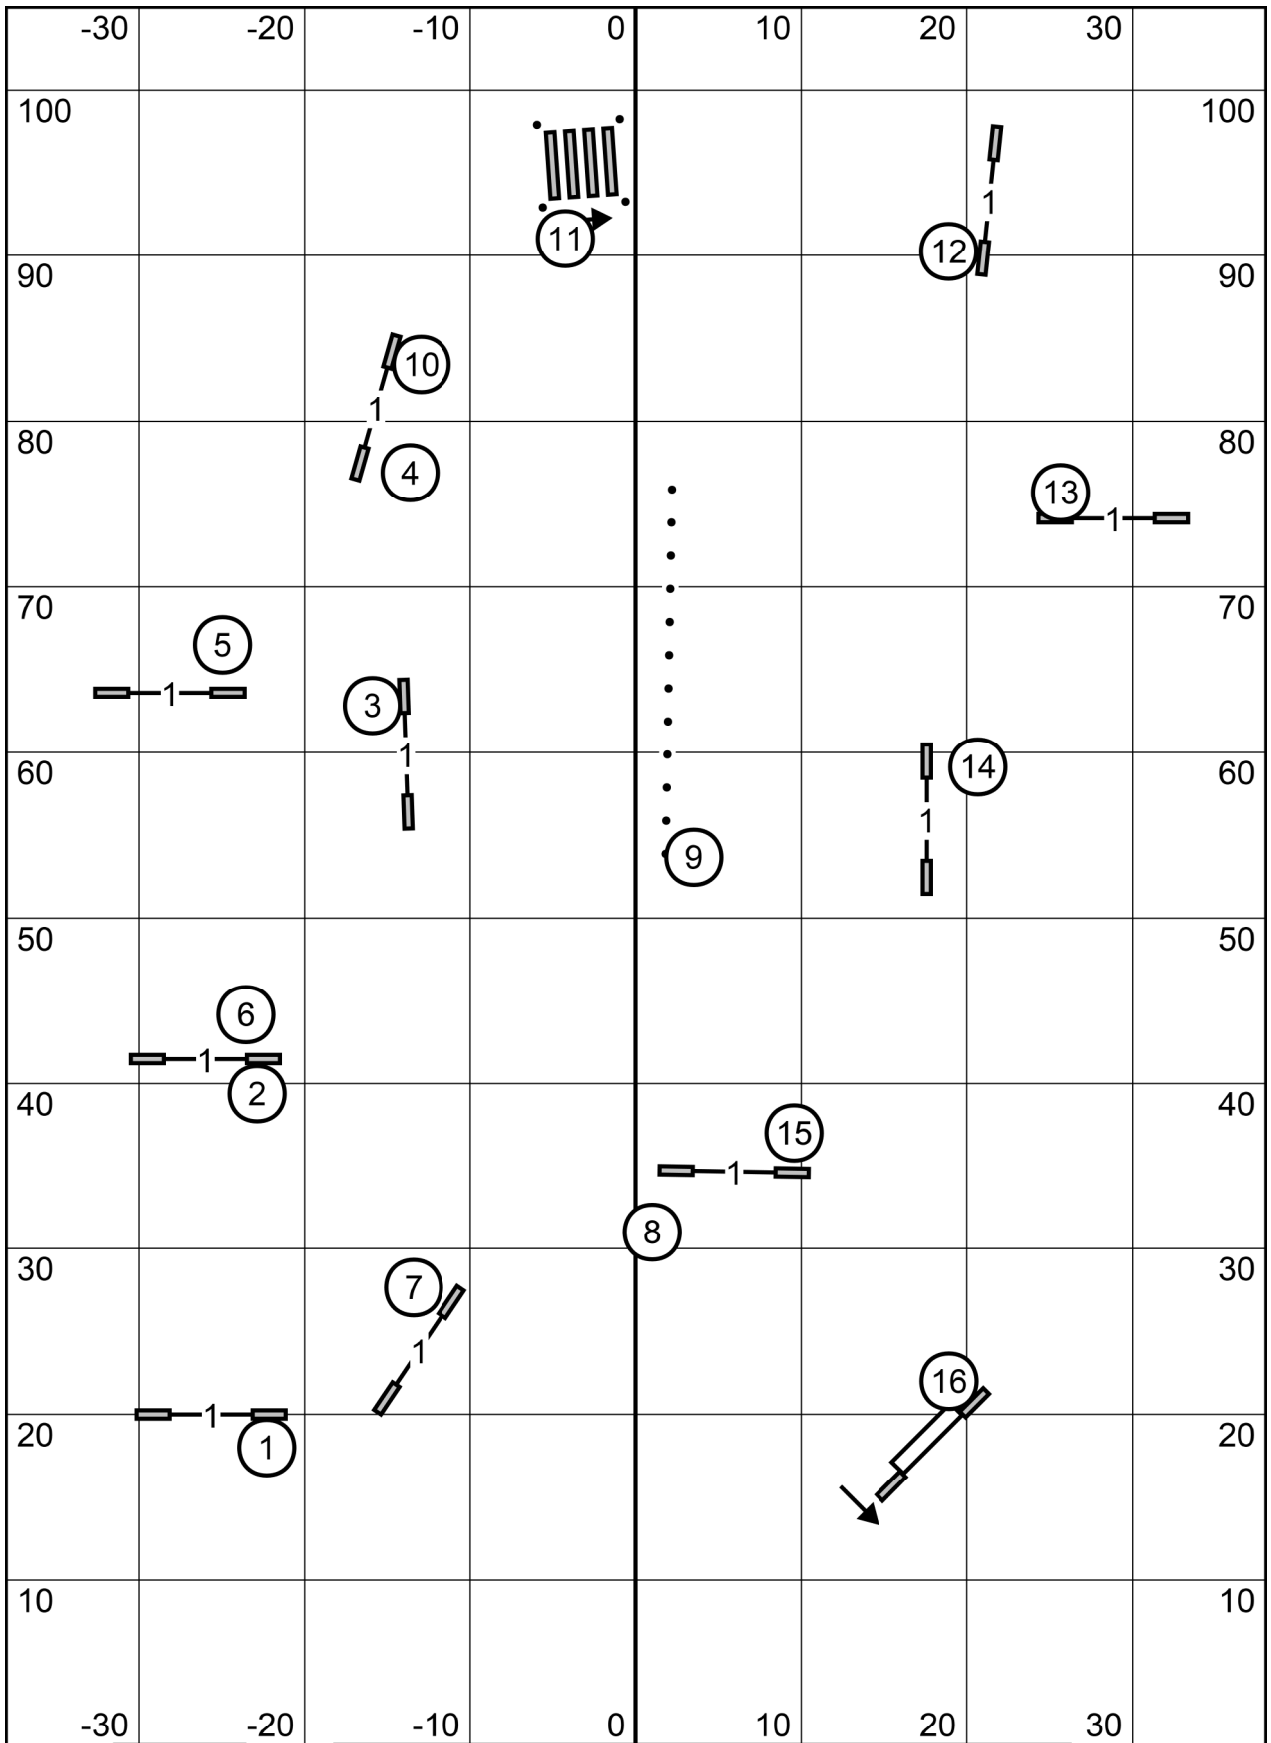

GATE

Souhegan Kennel Club
Open Jumpers
7/2/26
Judged and Designed By Geoff Nieder

GATE