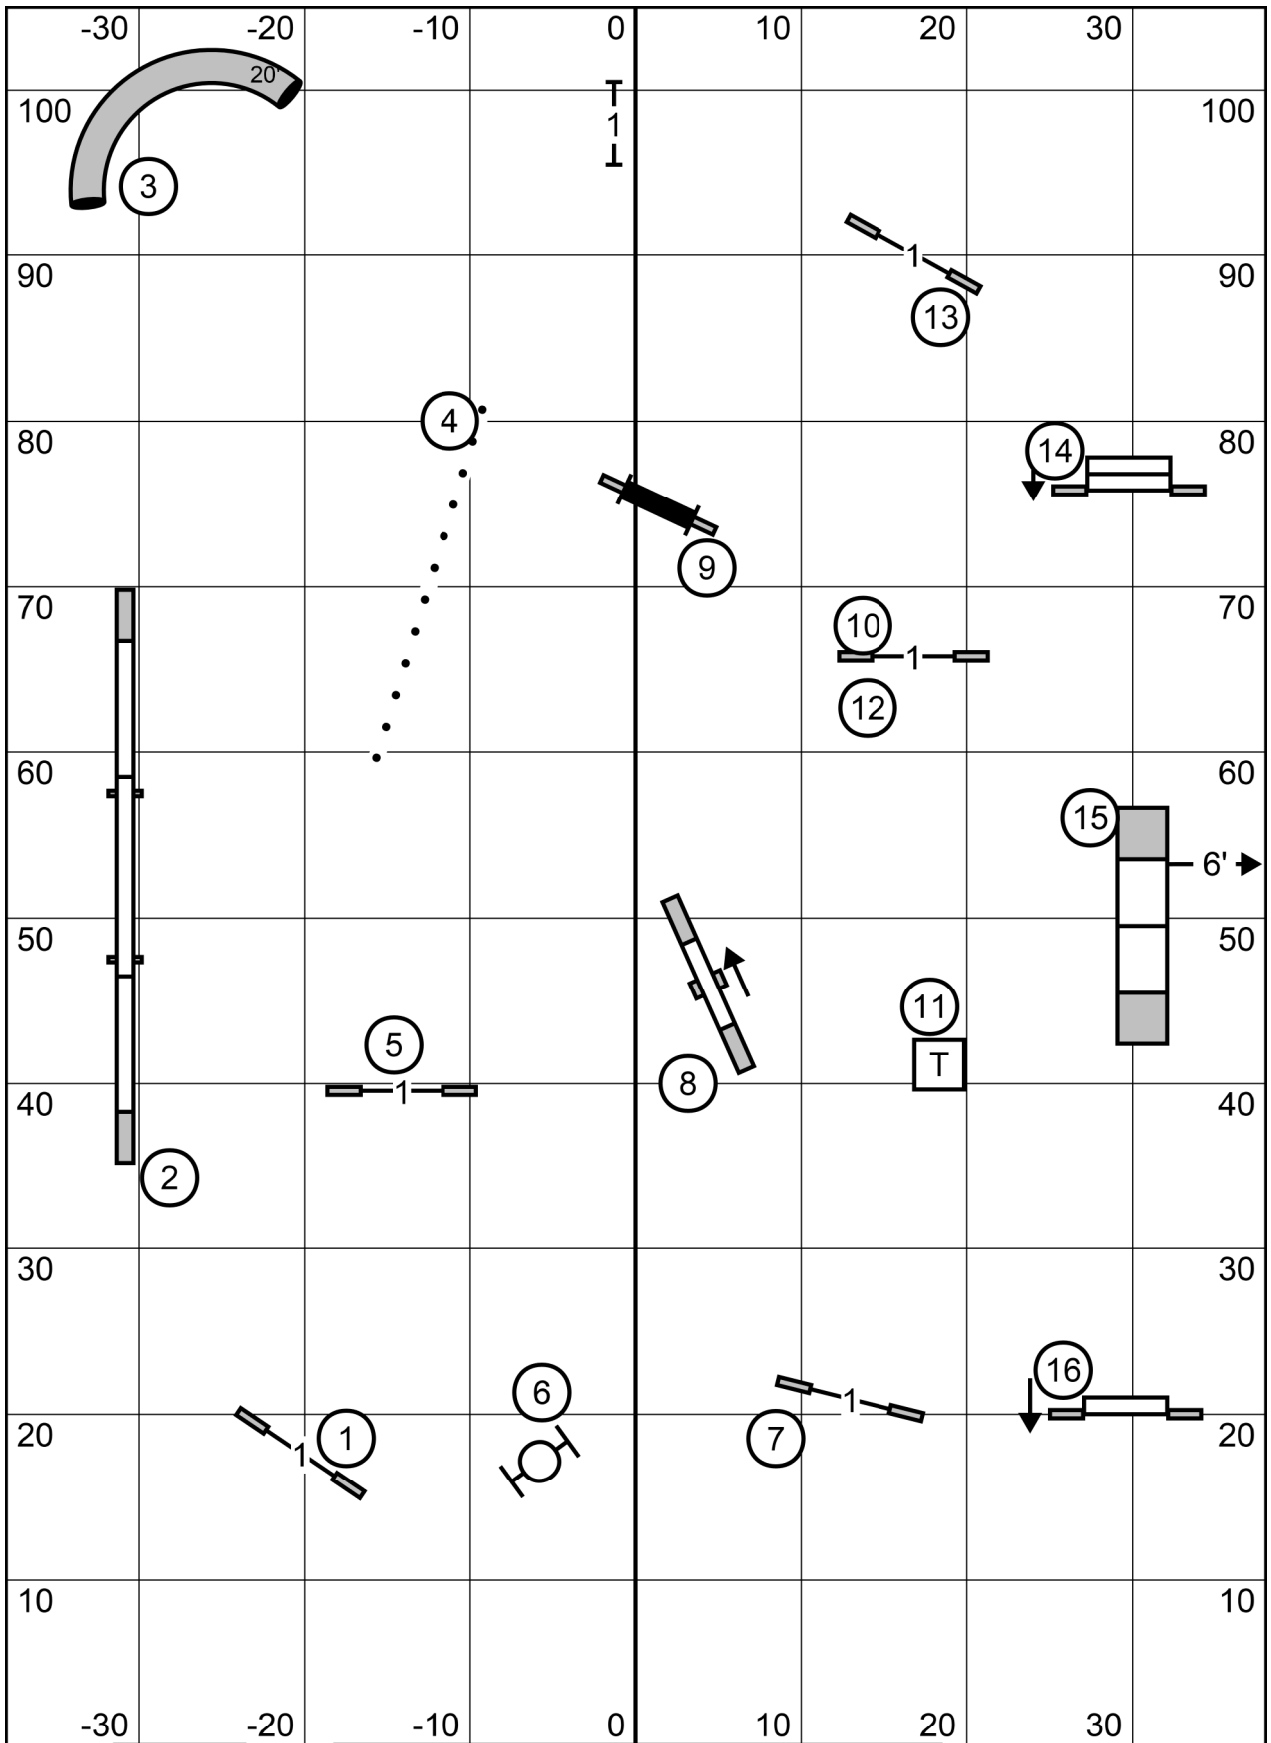

GATE

Souhegan Kennel Club
Open Standard
7/2/26
Judged and Designed By Geoff Nieder

GATE