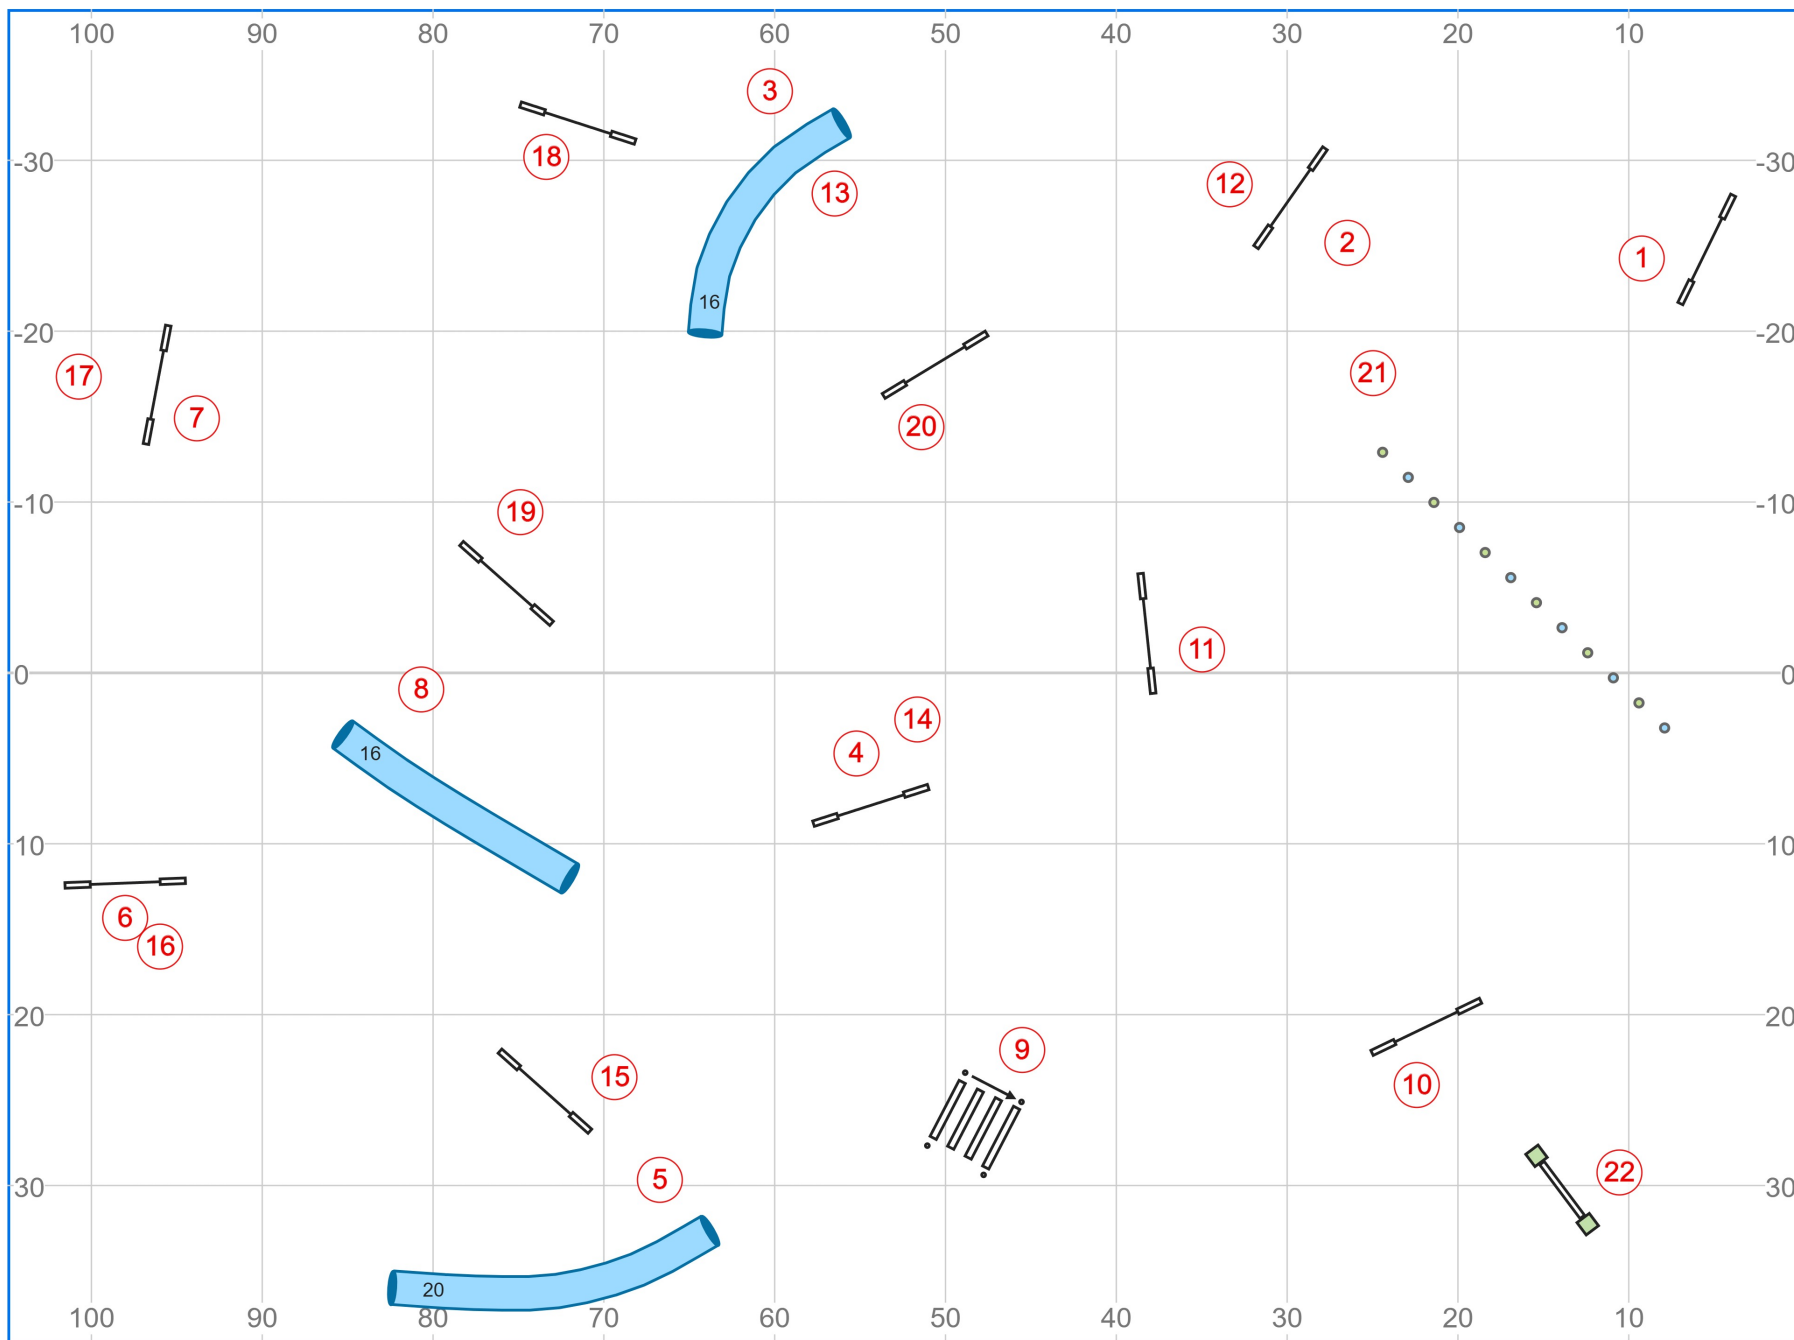

GATE

Souhegan Kennel Club
 Premier Standard
 7/2/26
 Judged and Designed By Geoff Nieder

GATE

GATE

Souhegan Kennel Club
 Master Standard
 7/2/26
 Judged and Designed By Geoff Nieder

GATE

GATE

Souhegan Kennel Club
 Master Jumpers
 7/2/26
 Judged and Designed By Geoff Nieder

GATE

American Malamute Club Of America, 07/02/26, Agility 2 - Stephanie Hundt / Geoff Nieder

American Malamute Club Of America, 07/02/26, Jumping 2 - Stephanie Hundt / Geoff Nieder

Path length (ft): 564.8

GATE

GATE

Souhegan Kennel Club
 Open Standard
 7/2/26
 Judged and Designed By Geoff Nieder

GATE

GATE

Souhegan Kennel Club
 Novice Standard
 7/2/26
 Judged and Designed By Geoff Nieder

GATE