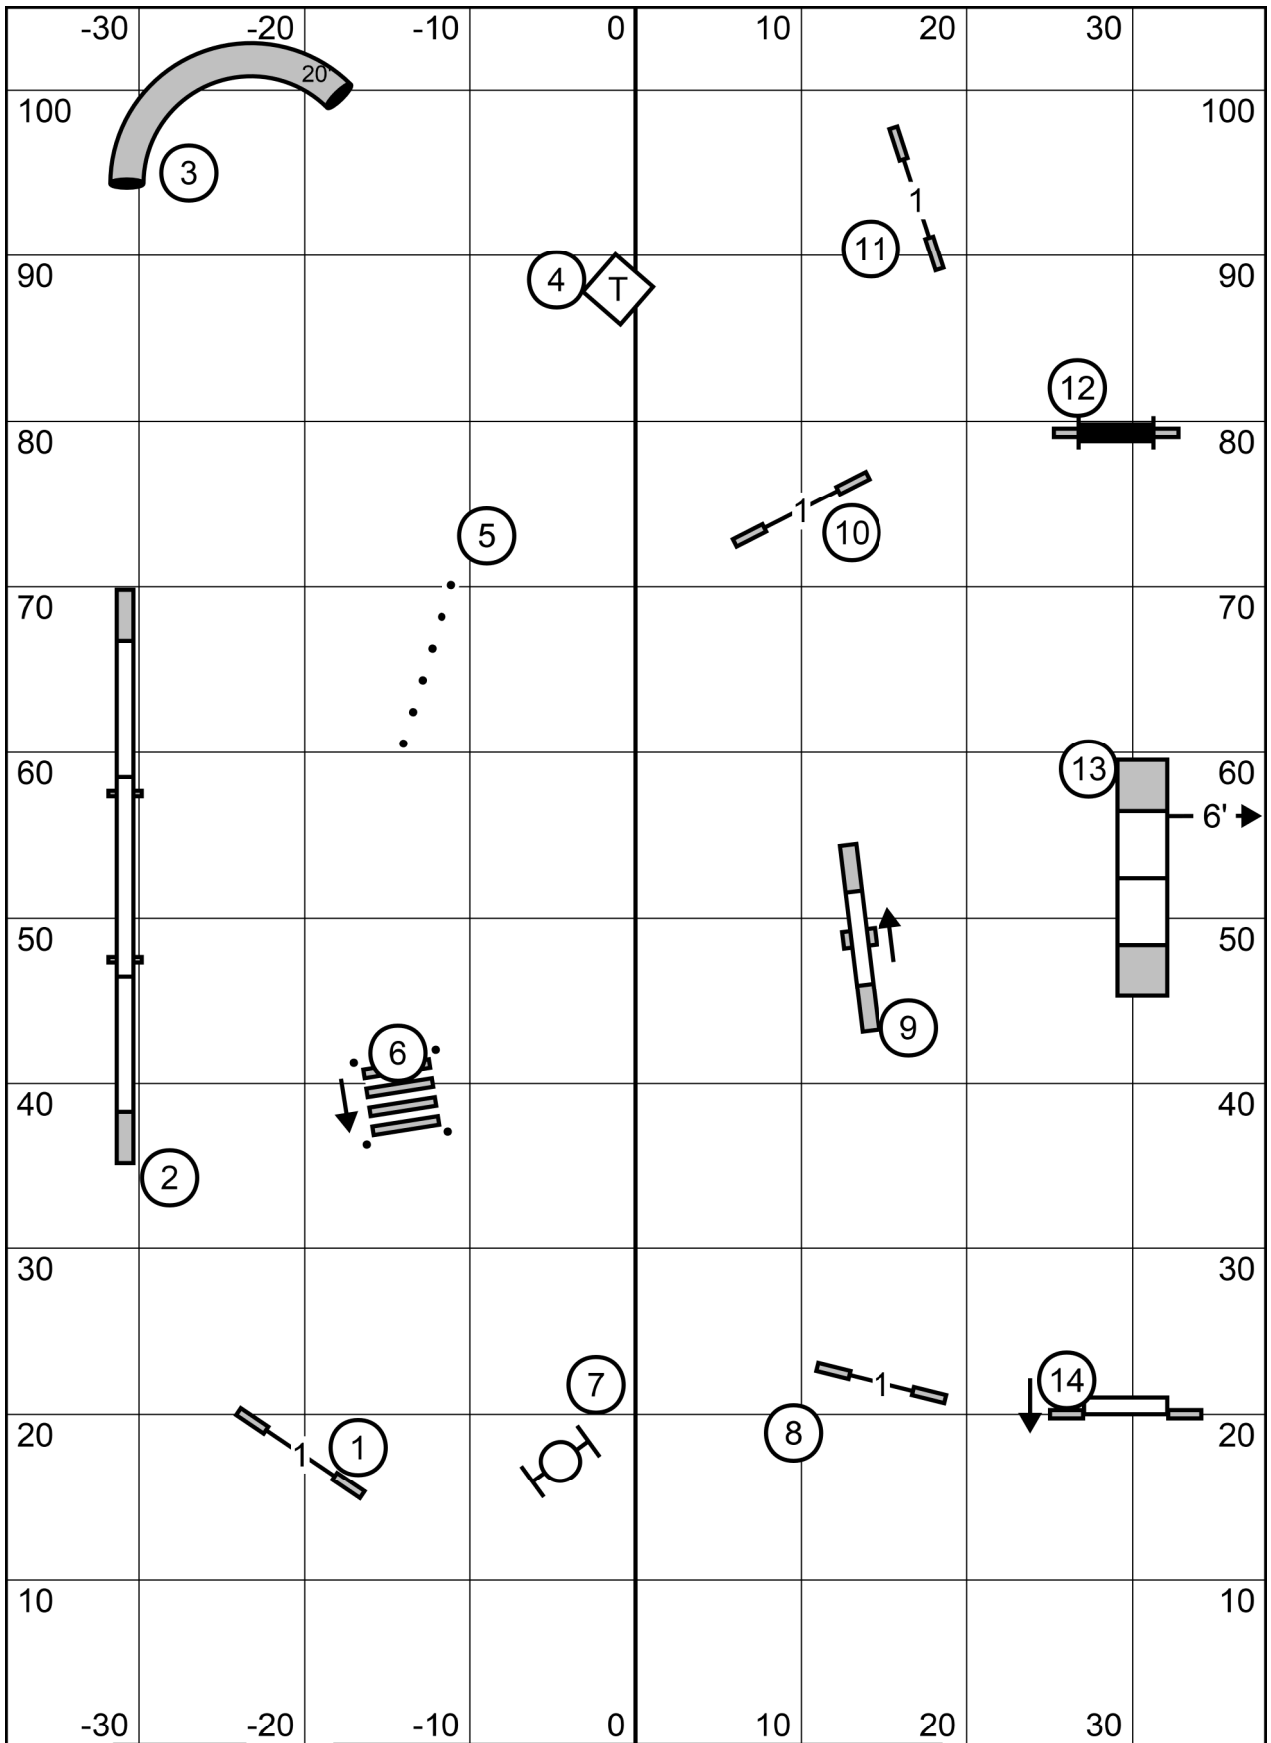

GATE

Souhegan Kennel Club
Novice Standard
7/2/26
Judged and Designed By Geoff Nieder

GATE