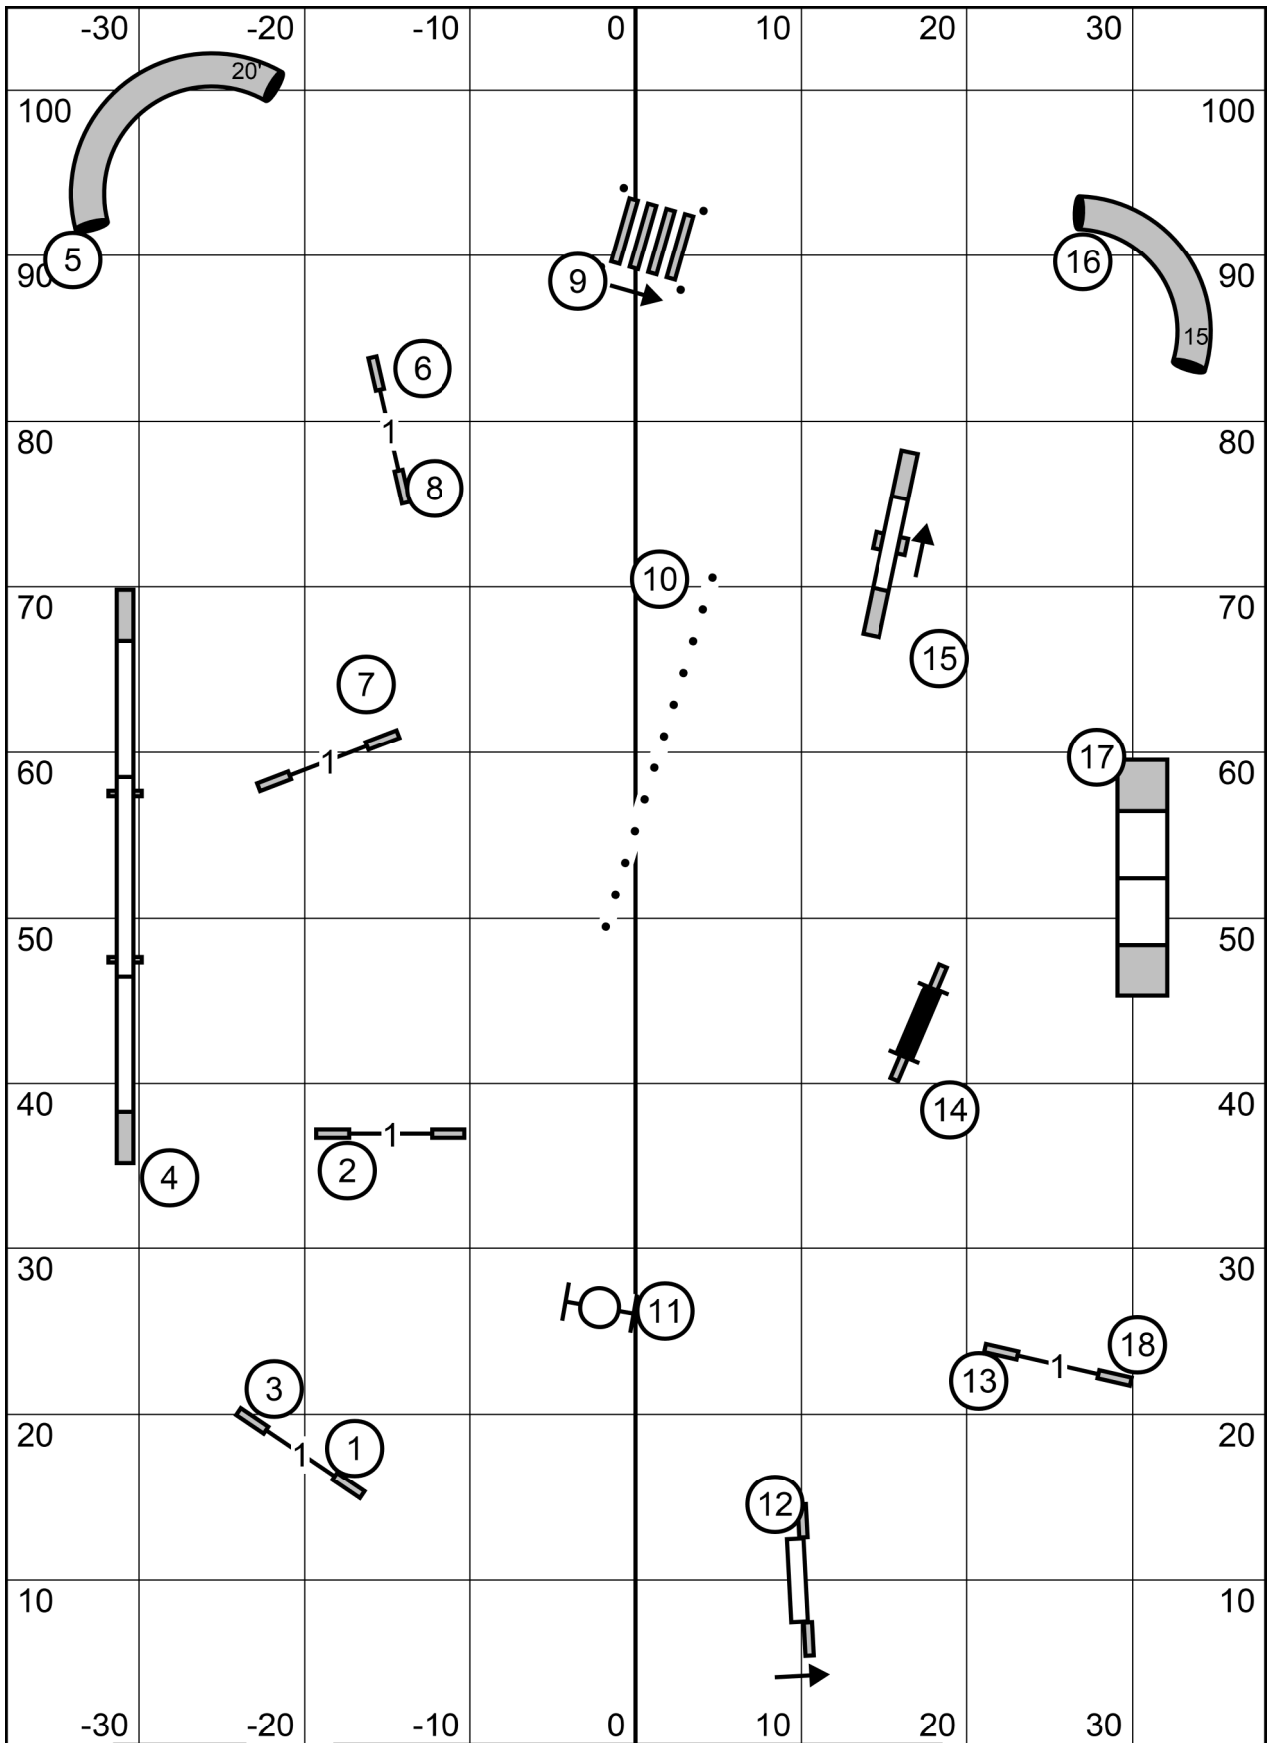

GATE

Souhegan Kennel Club
 Premier Standard
 7/2/26
 Judged and Designed By Geoff Nieder

GATE

GATE

Souhegan Kennel Club
 Master Standard
 7/2/26
 Judged and Designed By Geoff Nieder

GATE

GATE

Souhegan Kennel Club
 Master Jumpers
 7/2/26
 Judged and Designed By Geoff Nieder

GATE

American Malamute Club Of America, 07/02/26, Agility 2 - Stephanie Hundt / Geoff Nieder

American Malamute Club Of America, 07/02/26, Jumping 2 - Stephanie Hundt / Geoff Nieder

Path length (ft): 564.8