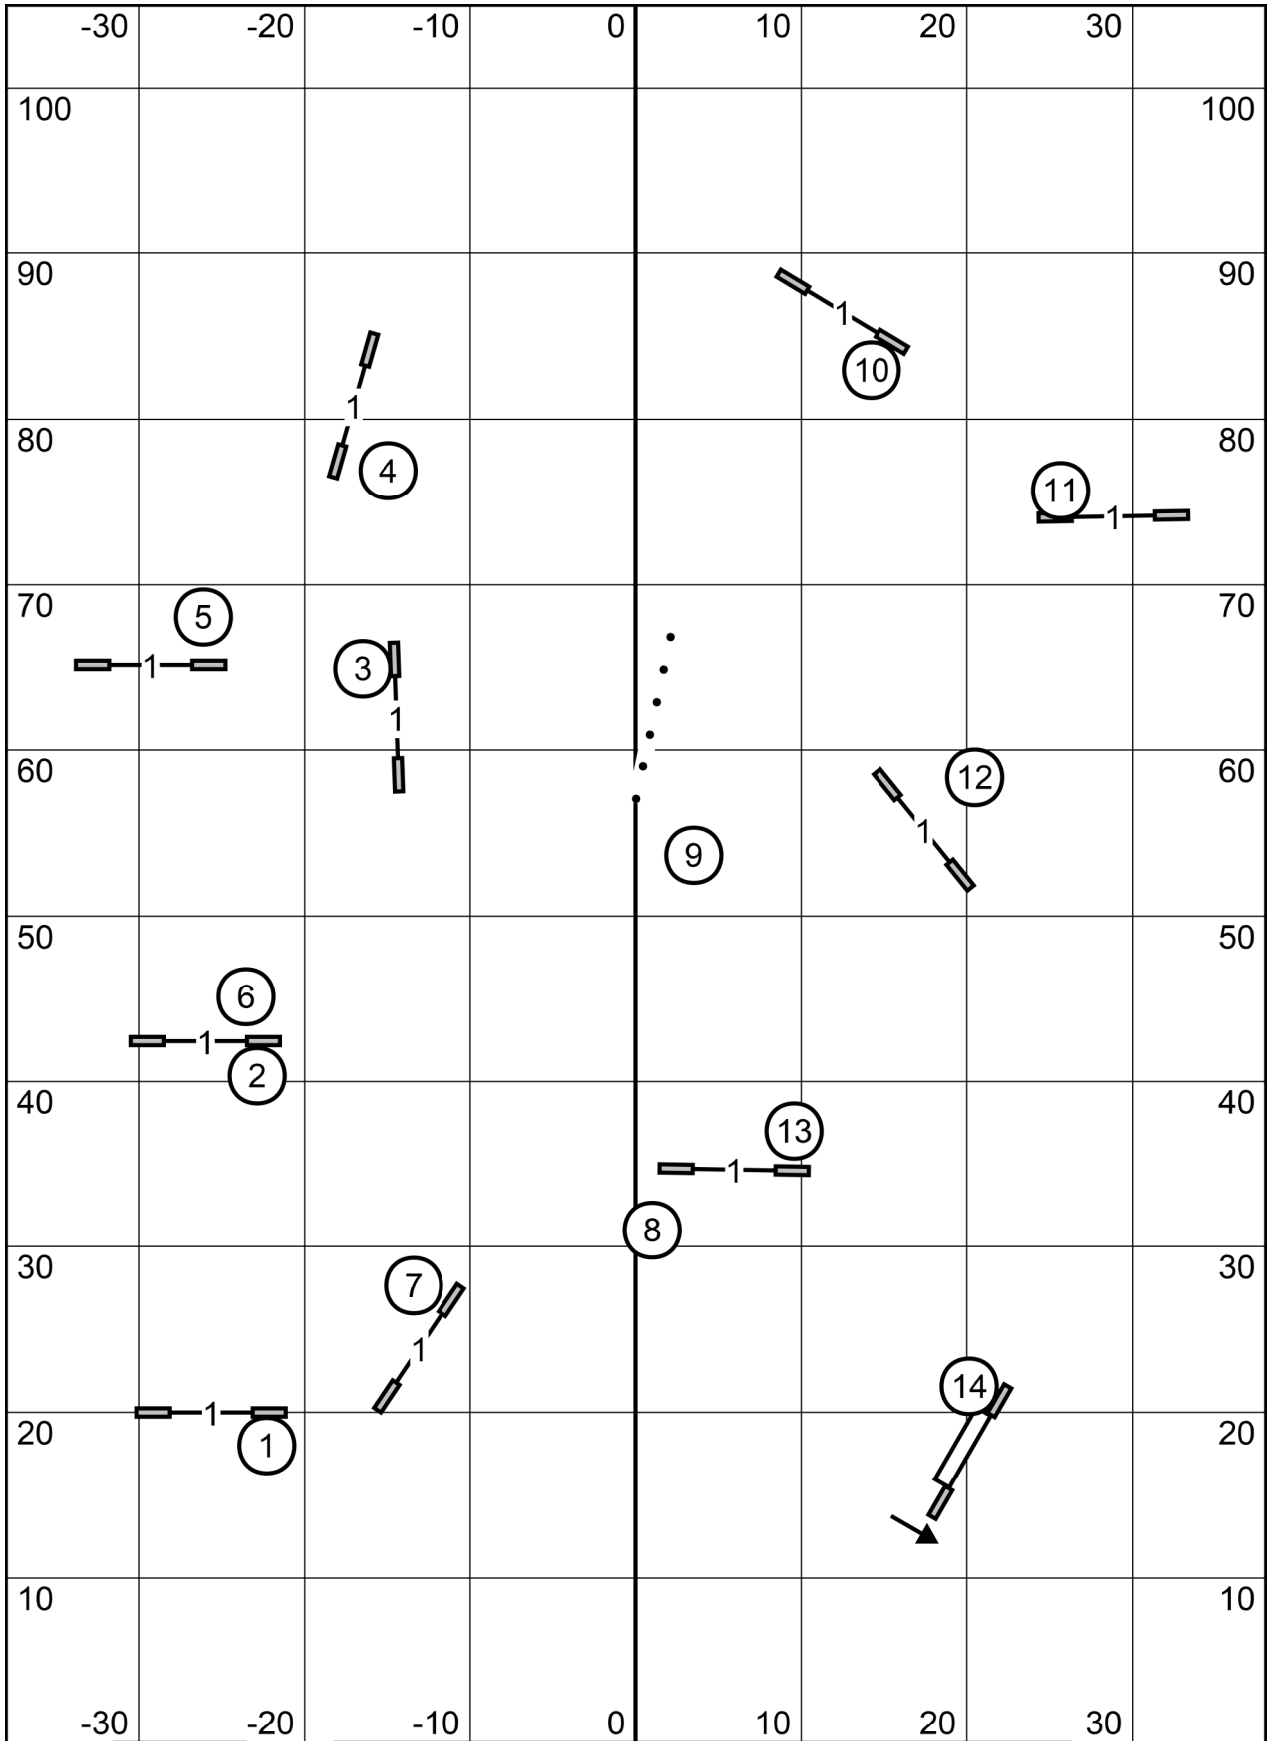

GATE

Souhegan Kennel Club
Novice Jumpers
7/2/26
Judged and Designed By Geoff Nieder

GATE