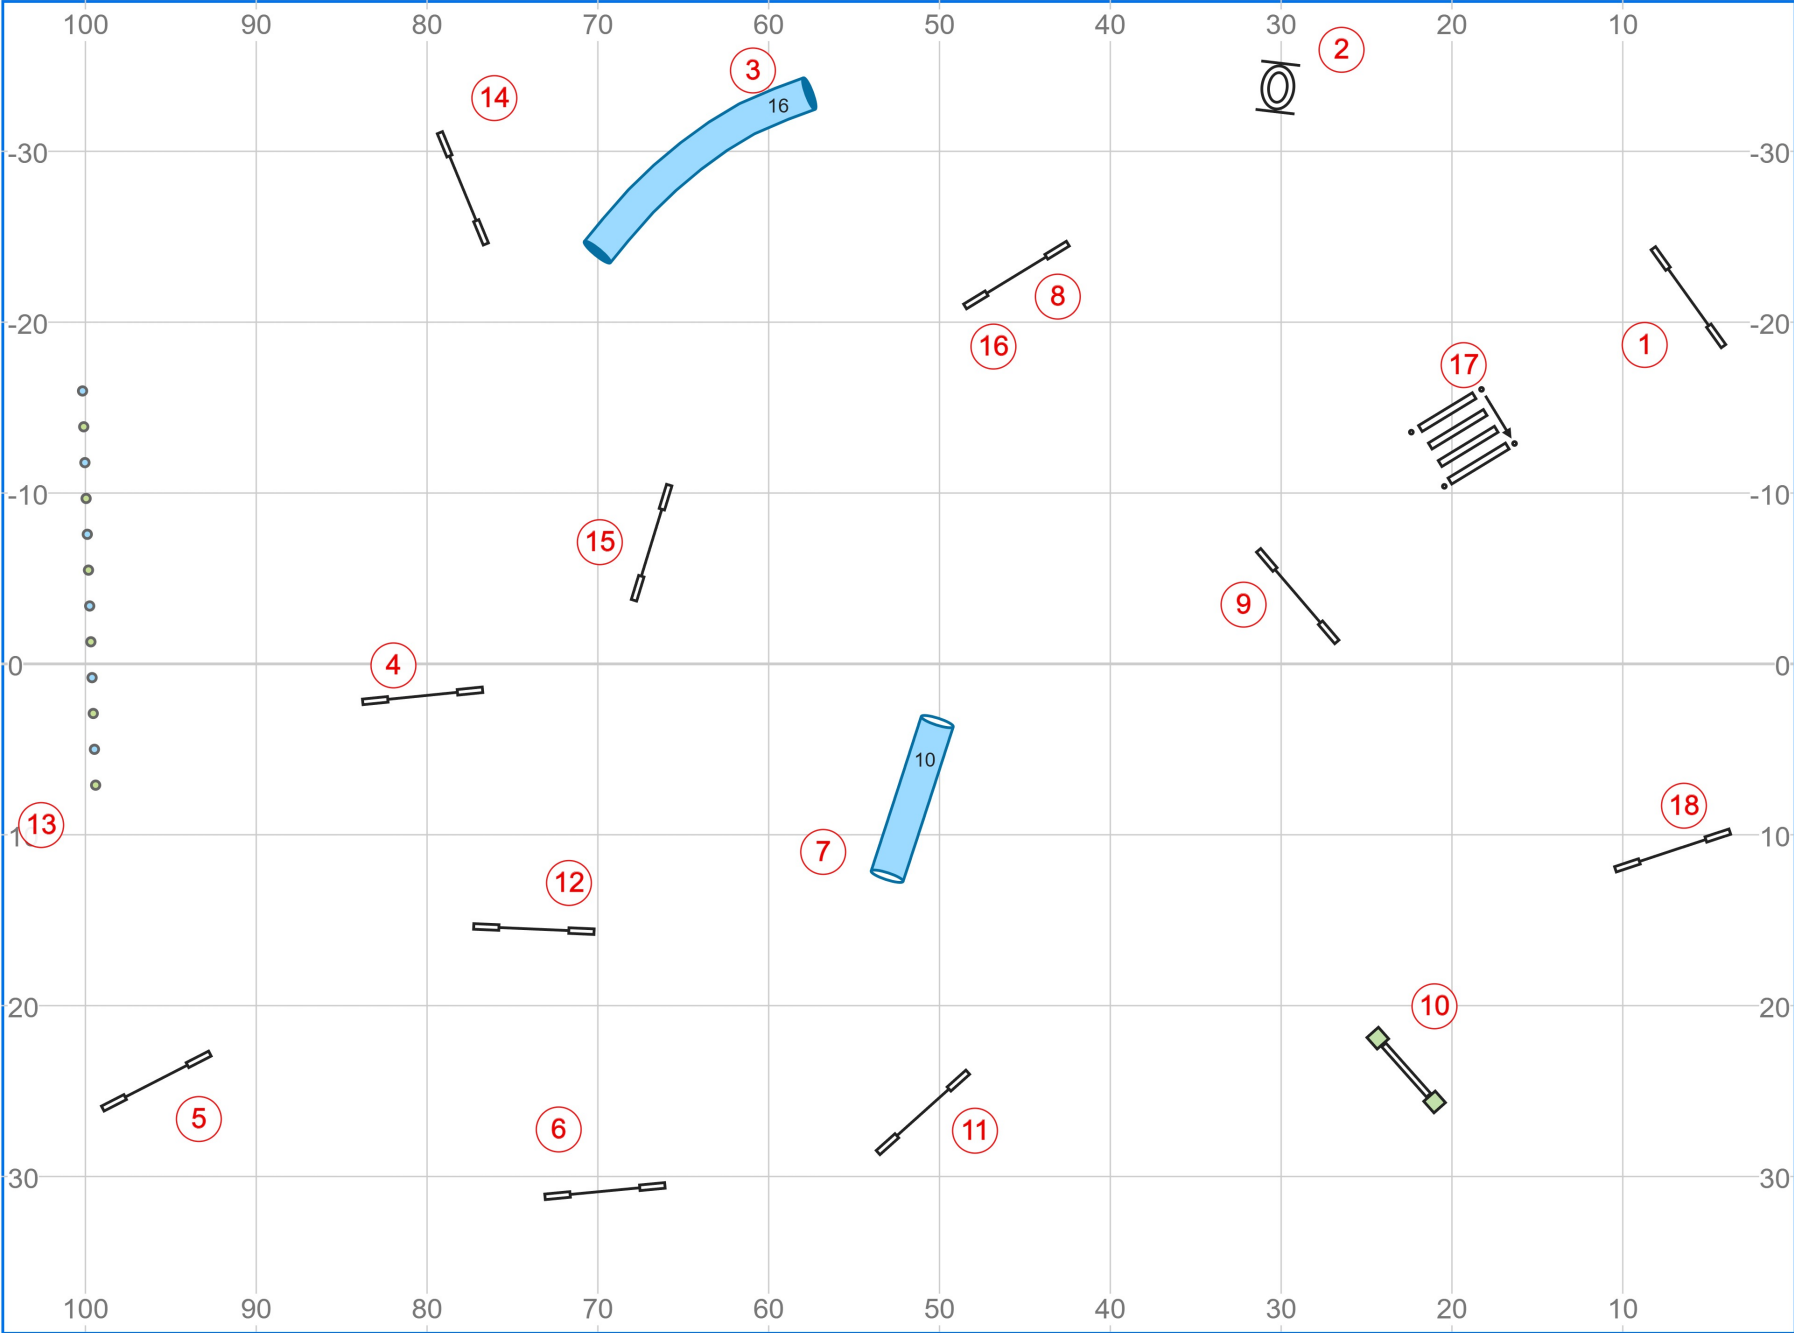

GATE

Souhegan Kennel Club
 Premier Standard
 7/2/26
 Judged and Designed By Geoff Nieder

GATE

GATE

Souhegan Kennel Club
 Master Standard
 7/2/26
 Judged and Designed By Geoff Nieder

GATE

GATE

Souhegan Kennel Club
 Master Jumpers
 7/2/26
 Judged and Designed By Geoff Nieder

GATE

American Malamute Club Of America, 07/02/26, Agility 2 - Stephanie Hundt / Geoff Nieder

American Malamute Club Of America, 07/02/26, Jumping 2 - Stephanie Hundt / Geoff Nieder

Path length (ft): 564.8

GATE

GATE

Souhegan Kennel Club
 Open Standard
 7/2/26
 Judged and Designed By Geoff Nieder

GATE

GATE

Souhegan Kennel Club
 Novice Standard
 7/2/26
 Judged and Designed By Geoff Nieder

GATE